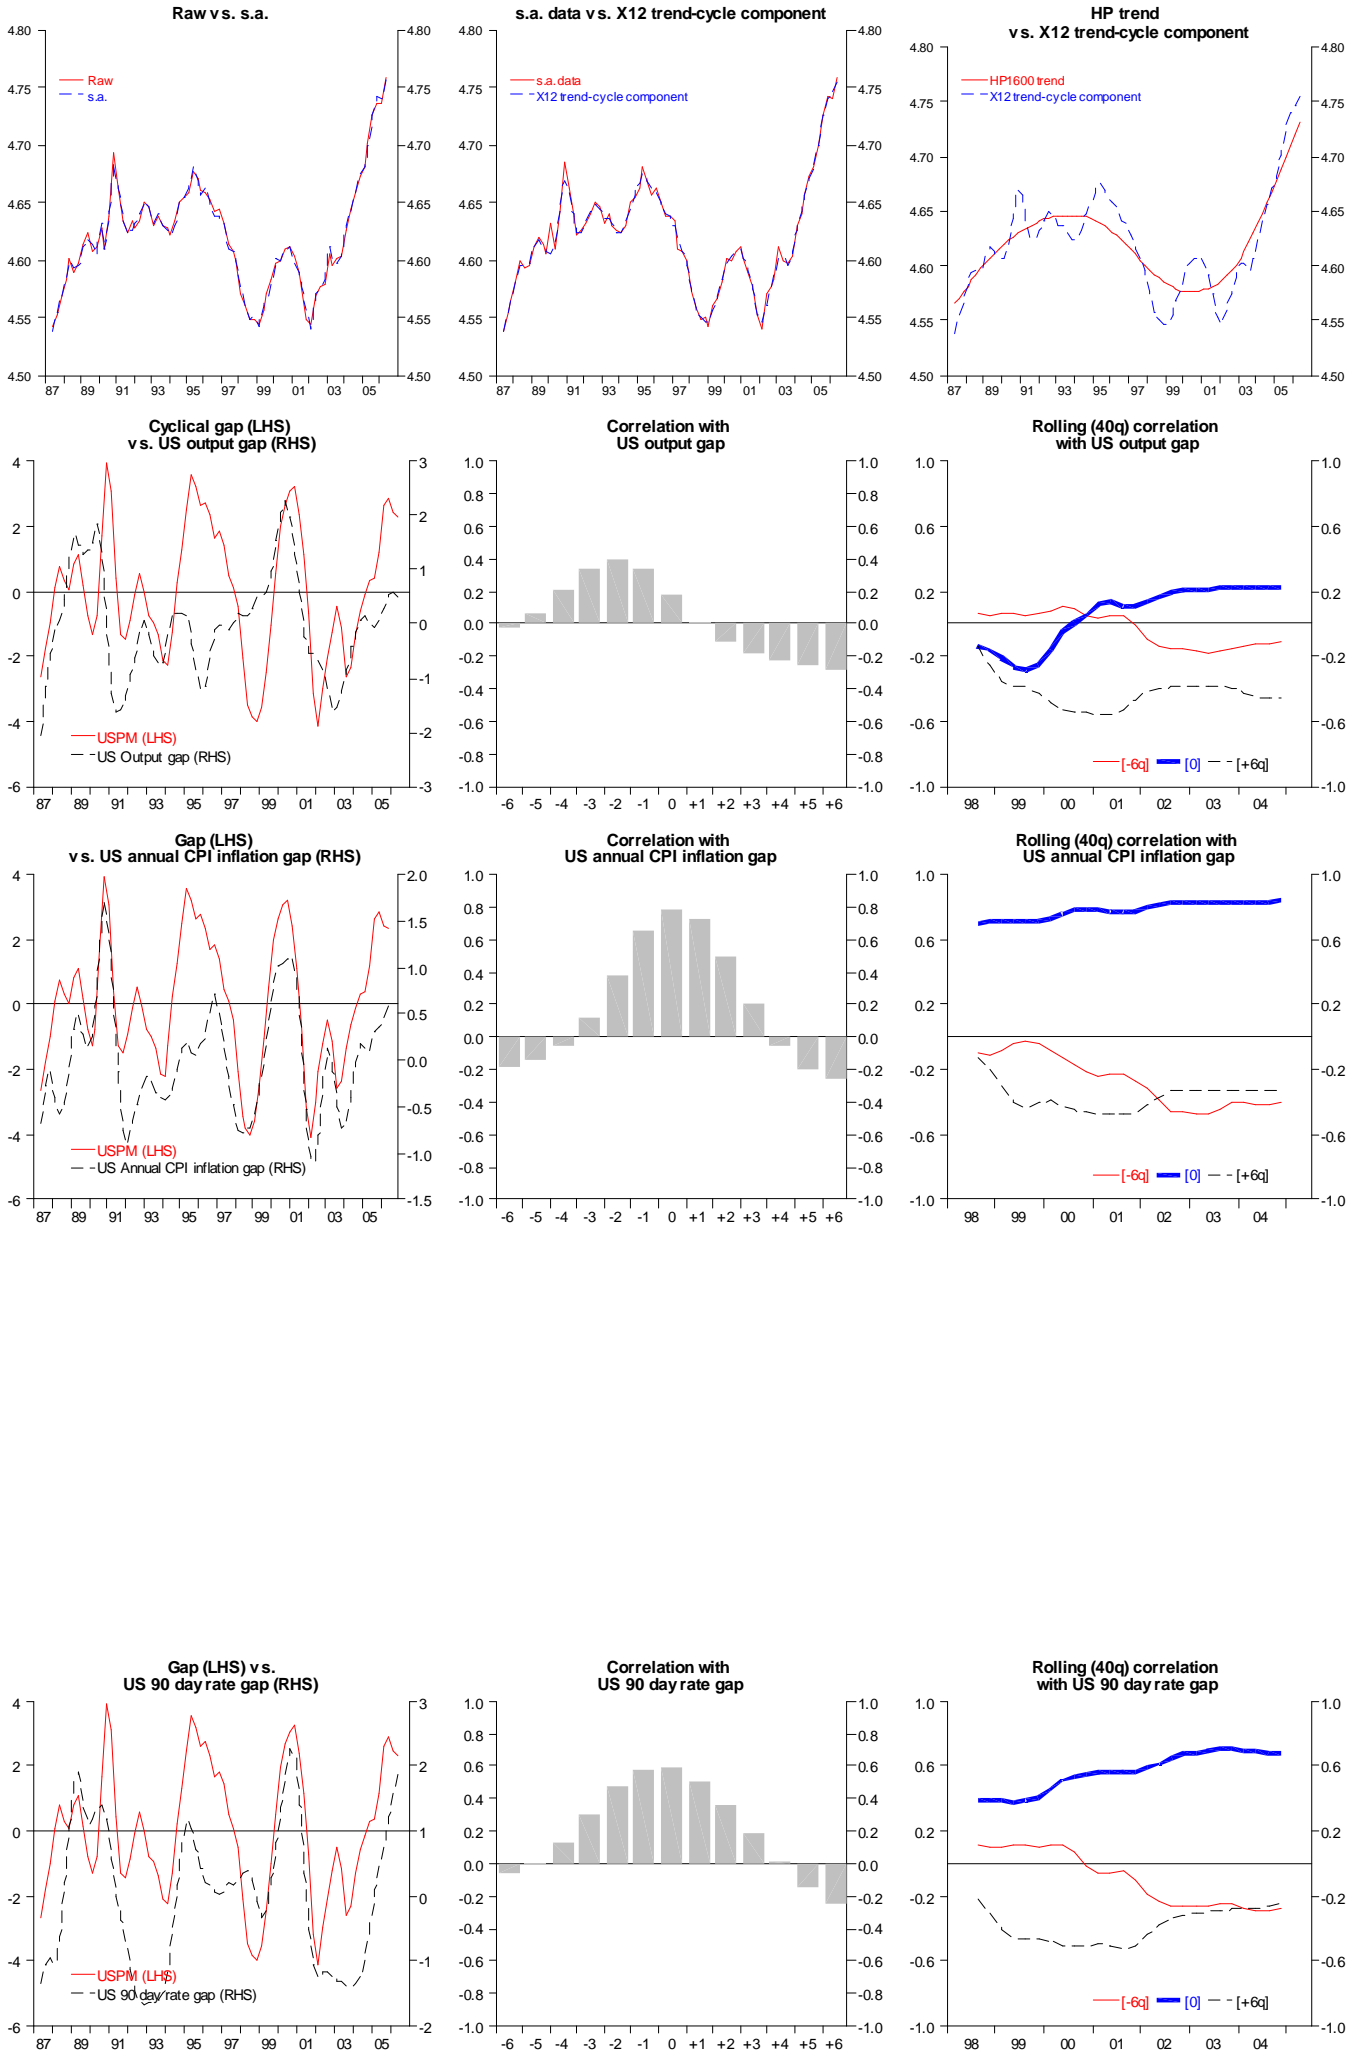

Log US CPI index (HP filtered)

Log US house price index (HP filtered)

Log US house real price index (HP filtered)

Log US import prices (HP filtered)

Log US export prices (HP filtered)

Log Economist commodity price index, total (US\$) (HPed)