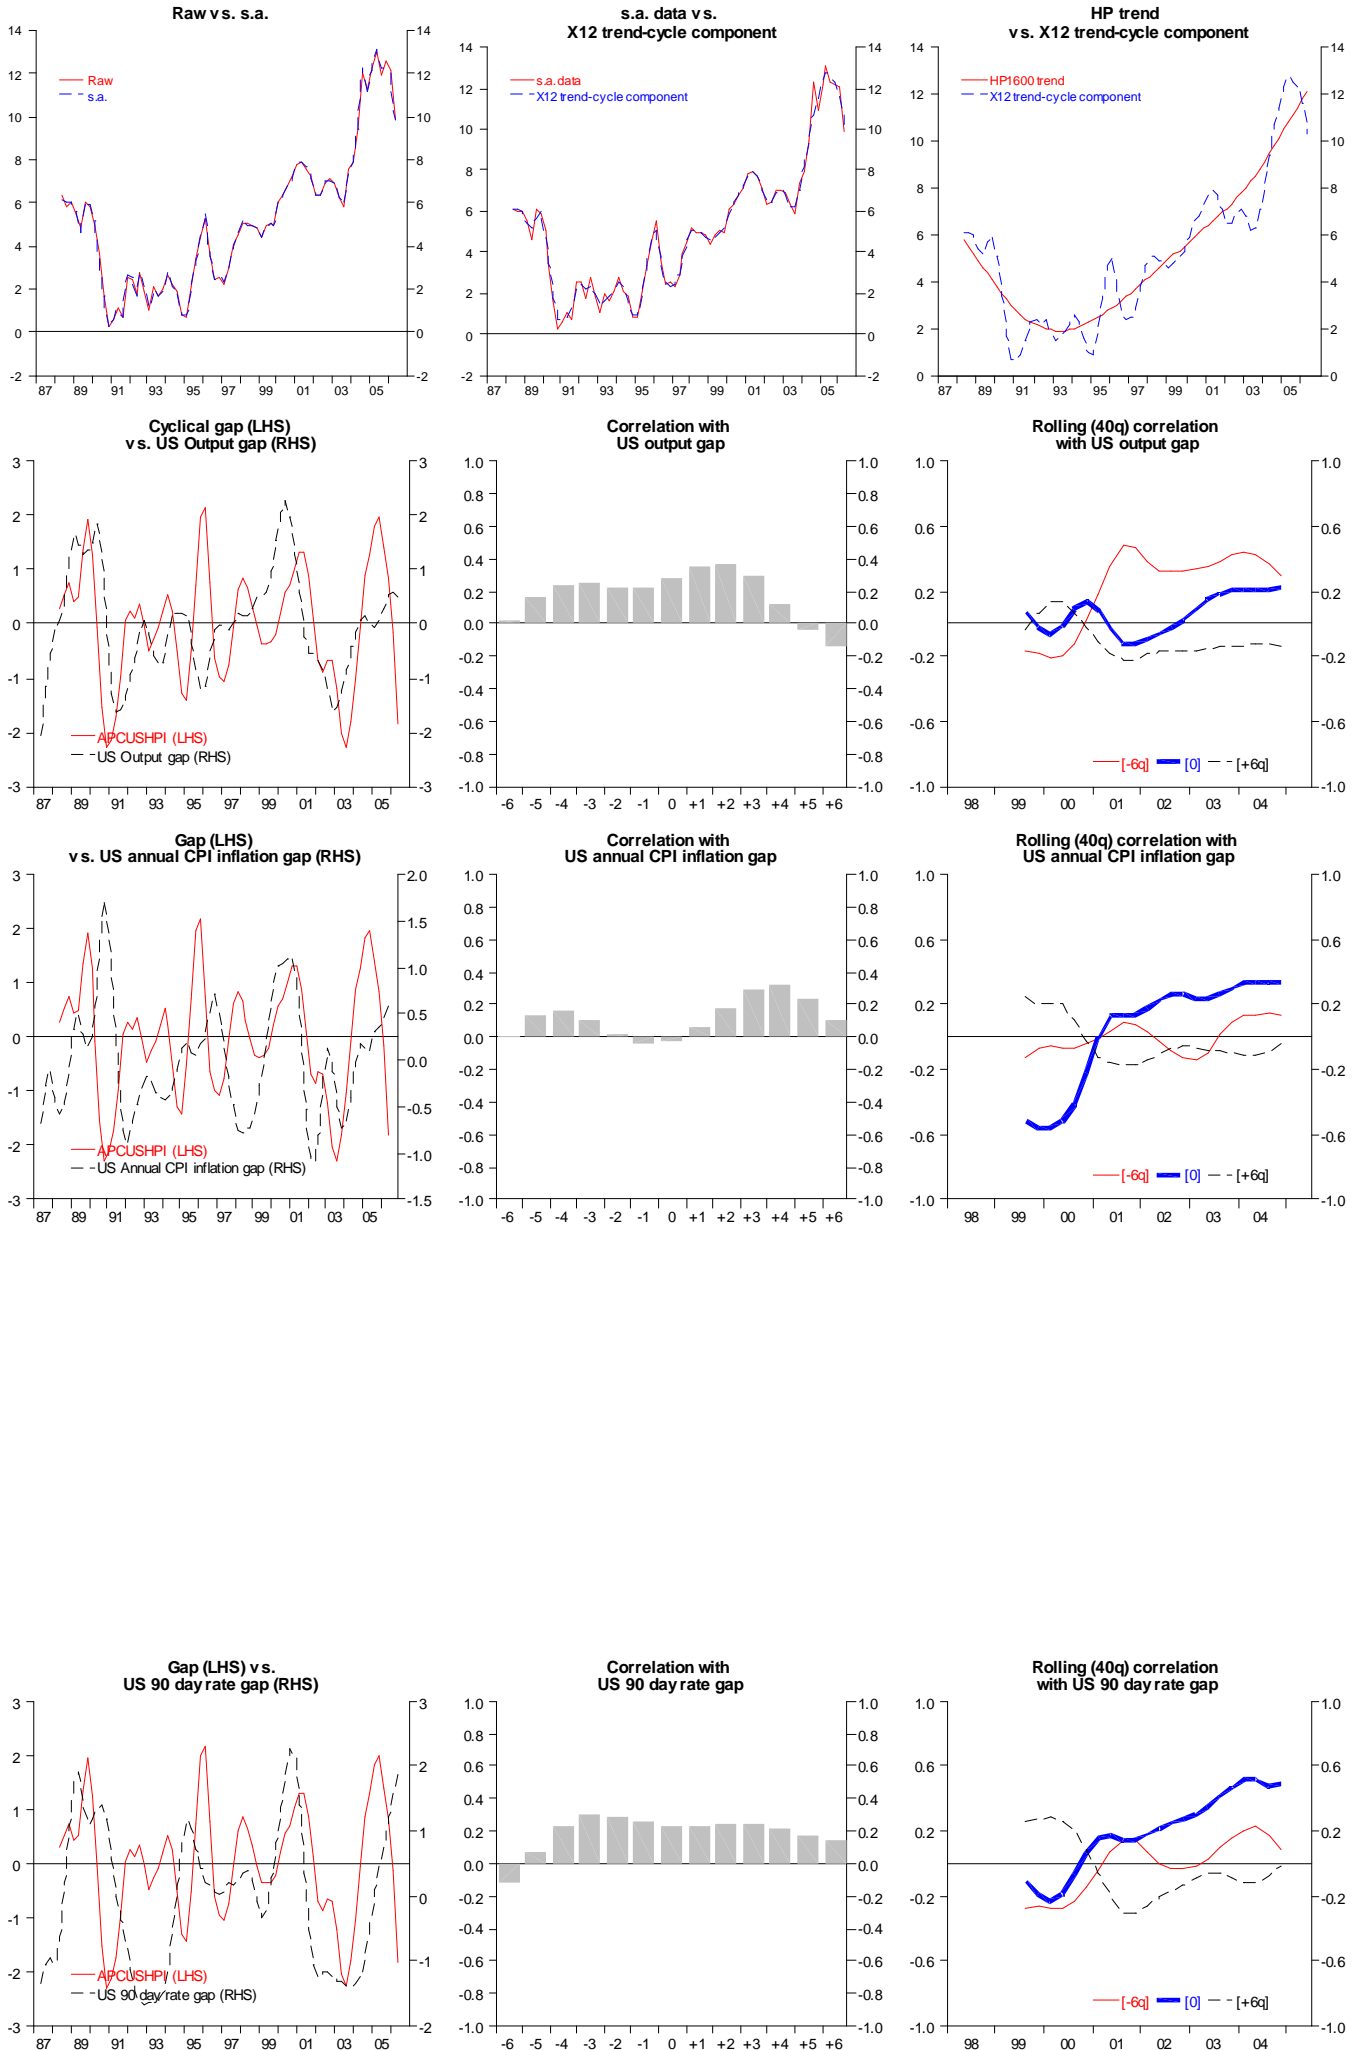

APC US CPI index (HP filtered)

APC US house price index (HP filtered)

APC US house real price index (HP filtered)

APC US import prices (HP filtered)

APC US export prices (HP filtered)

APC Economist commodity price index, total (US\$) (HPed)