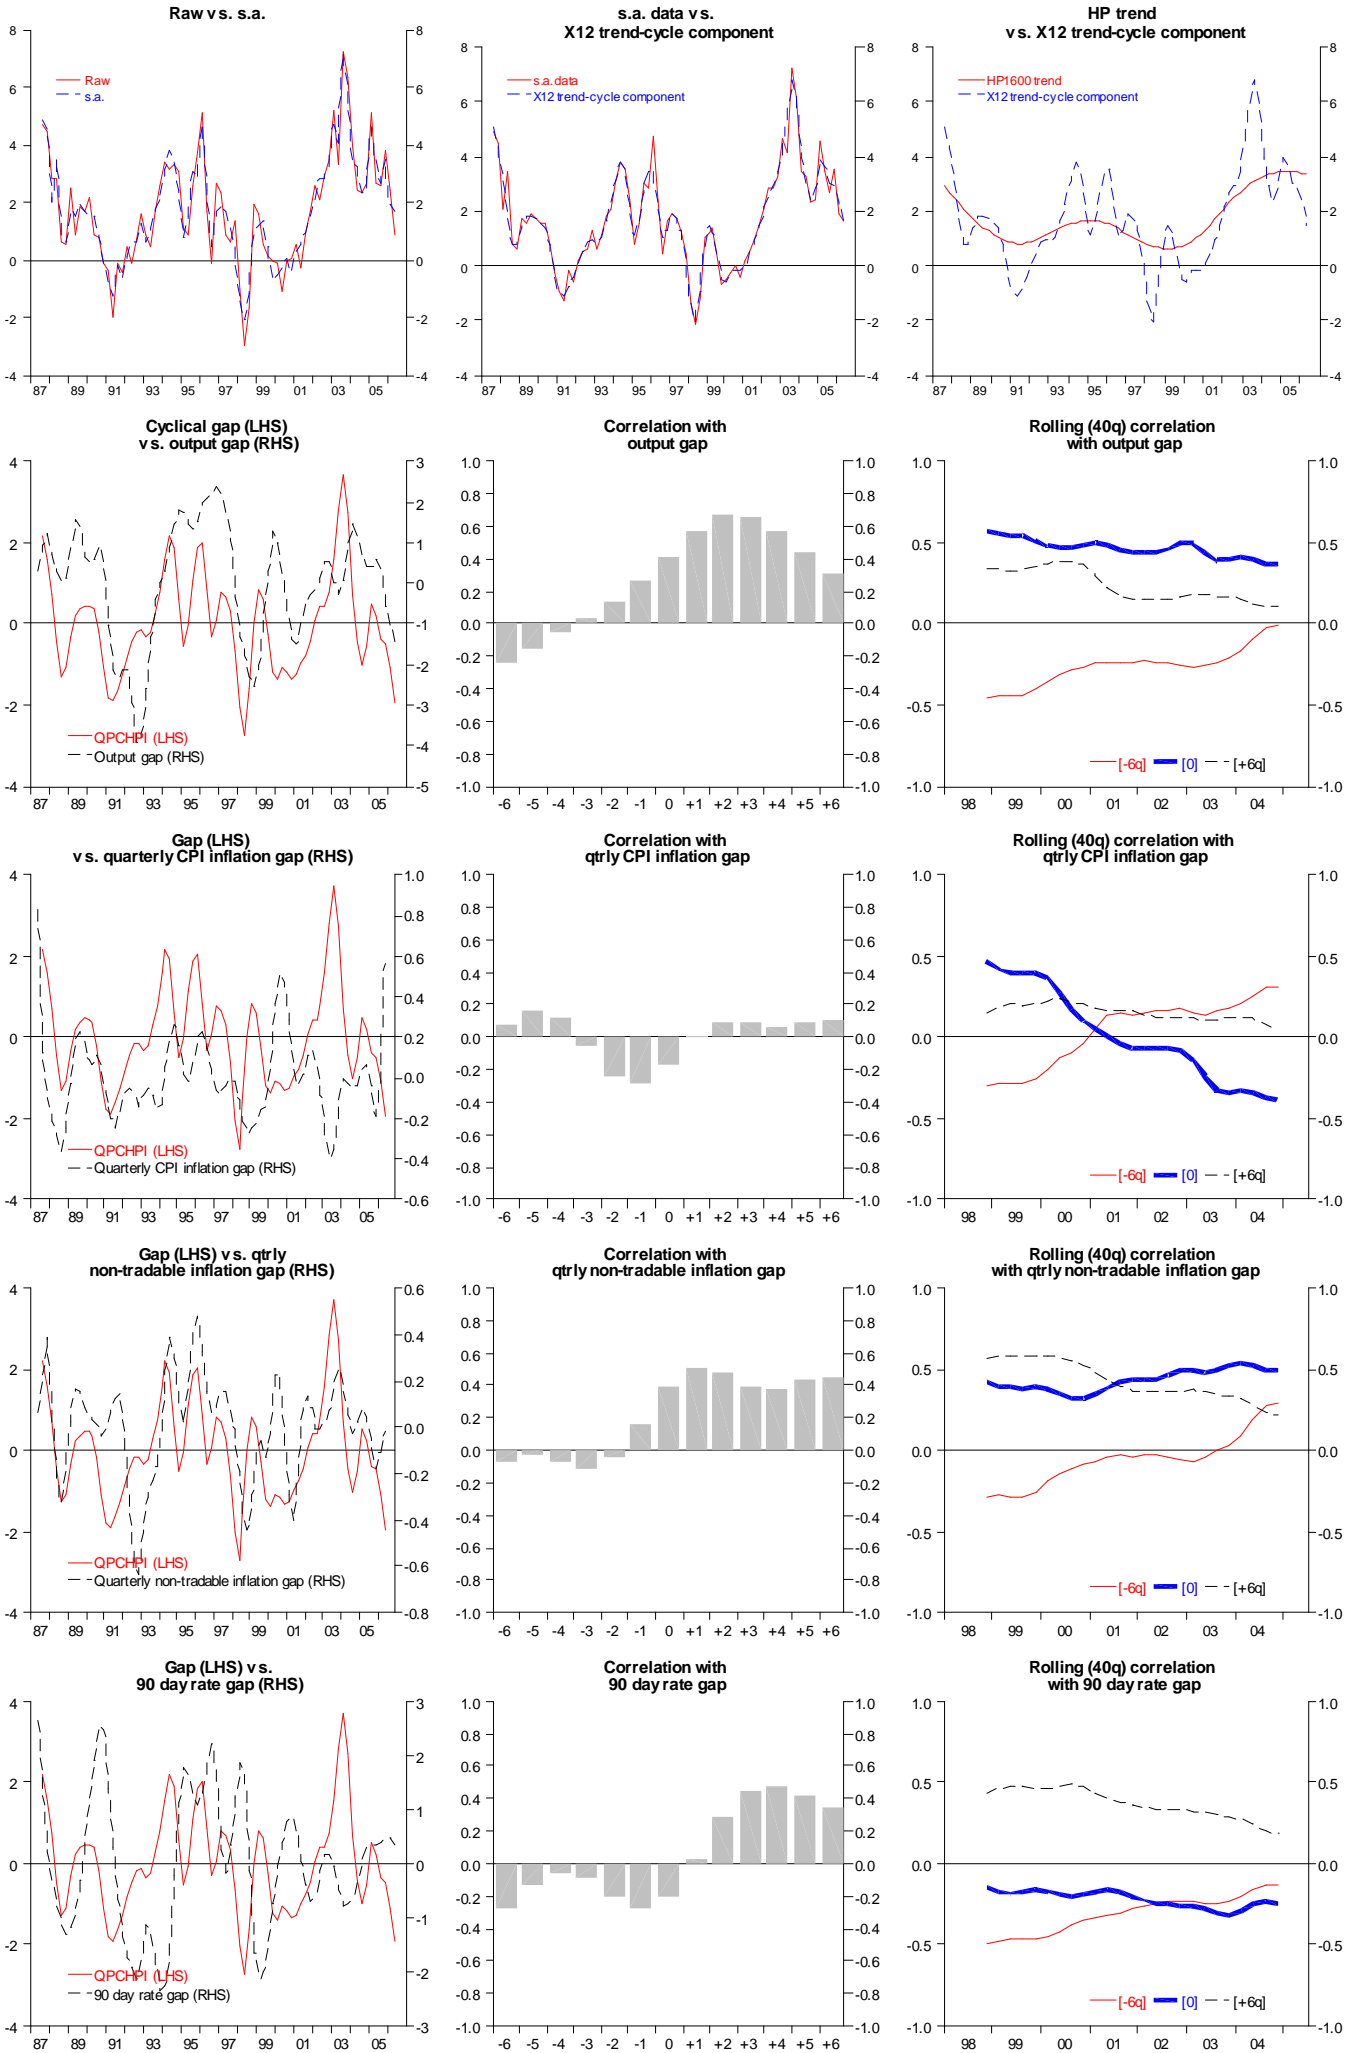

QPC CPI ex GST (HP filtered)

QPC tradables price index (HP filtered)

QPC non-tradables price index (HP filtered)

QPC construction price index (HP filtered)

QPC non-tradables ex construction price index (HPed)

QPC QVNZ house prices (HP filtered)

QPC real NZ house price index (defl. by CPI) (HP filtered)

OTI import prices: QPC (HP filtered)

OTI export prices: QPC (HP filtered)

QPC commodity prices for NZ exports (SDRs) (HP filtered)