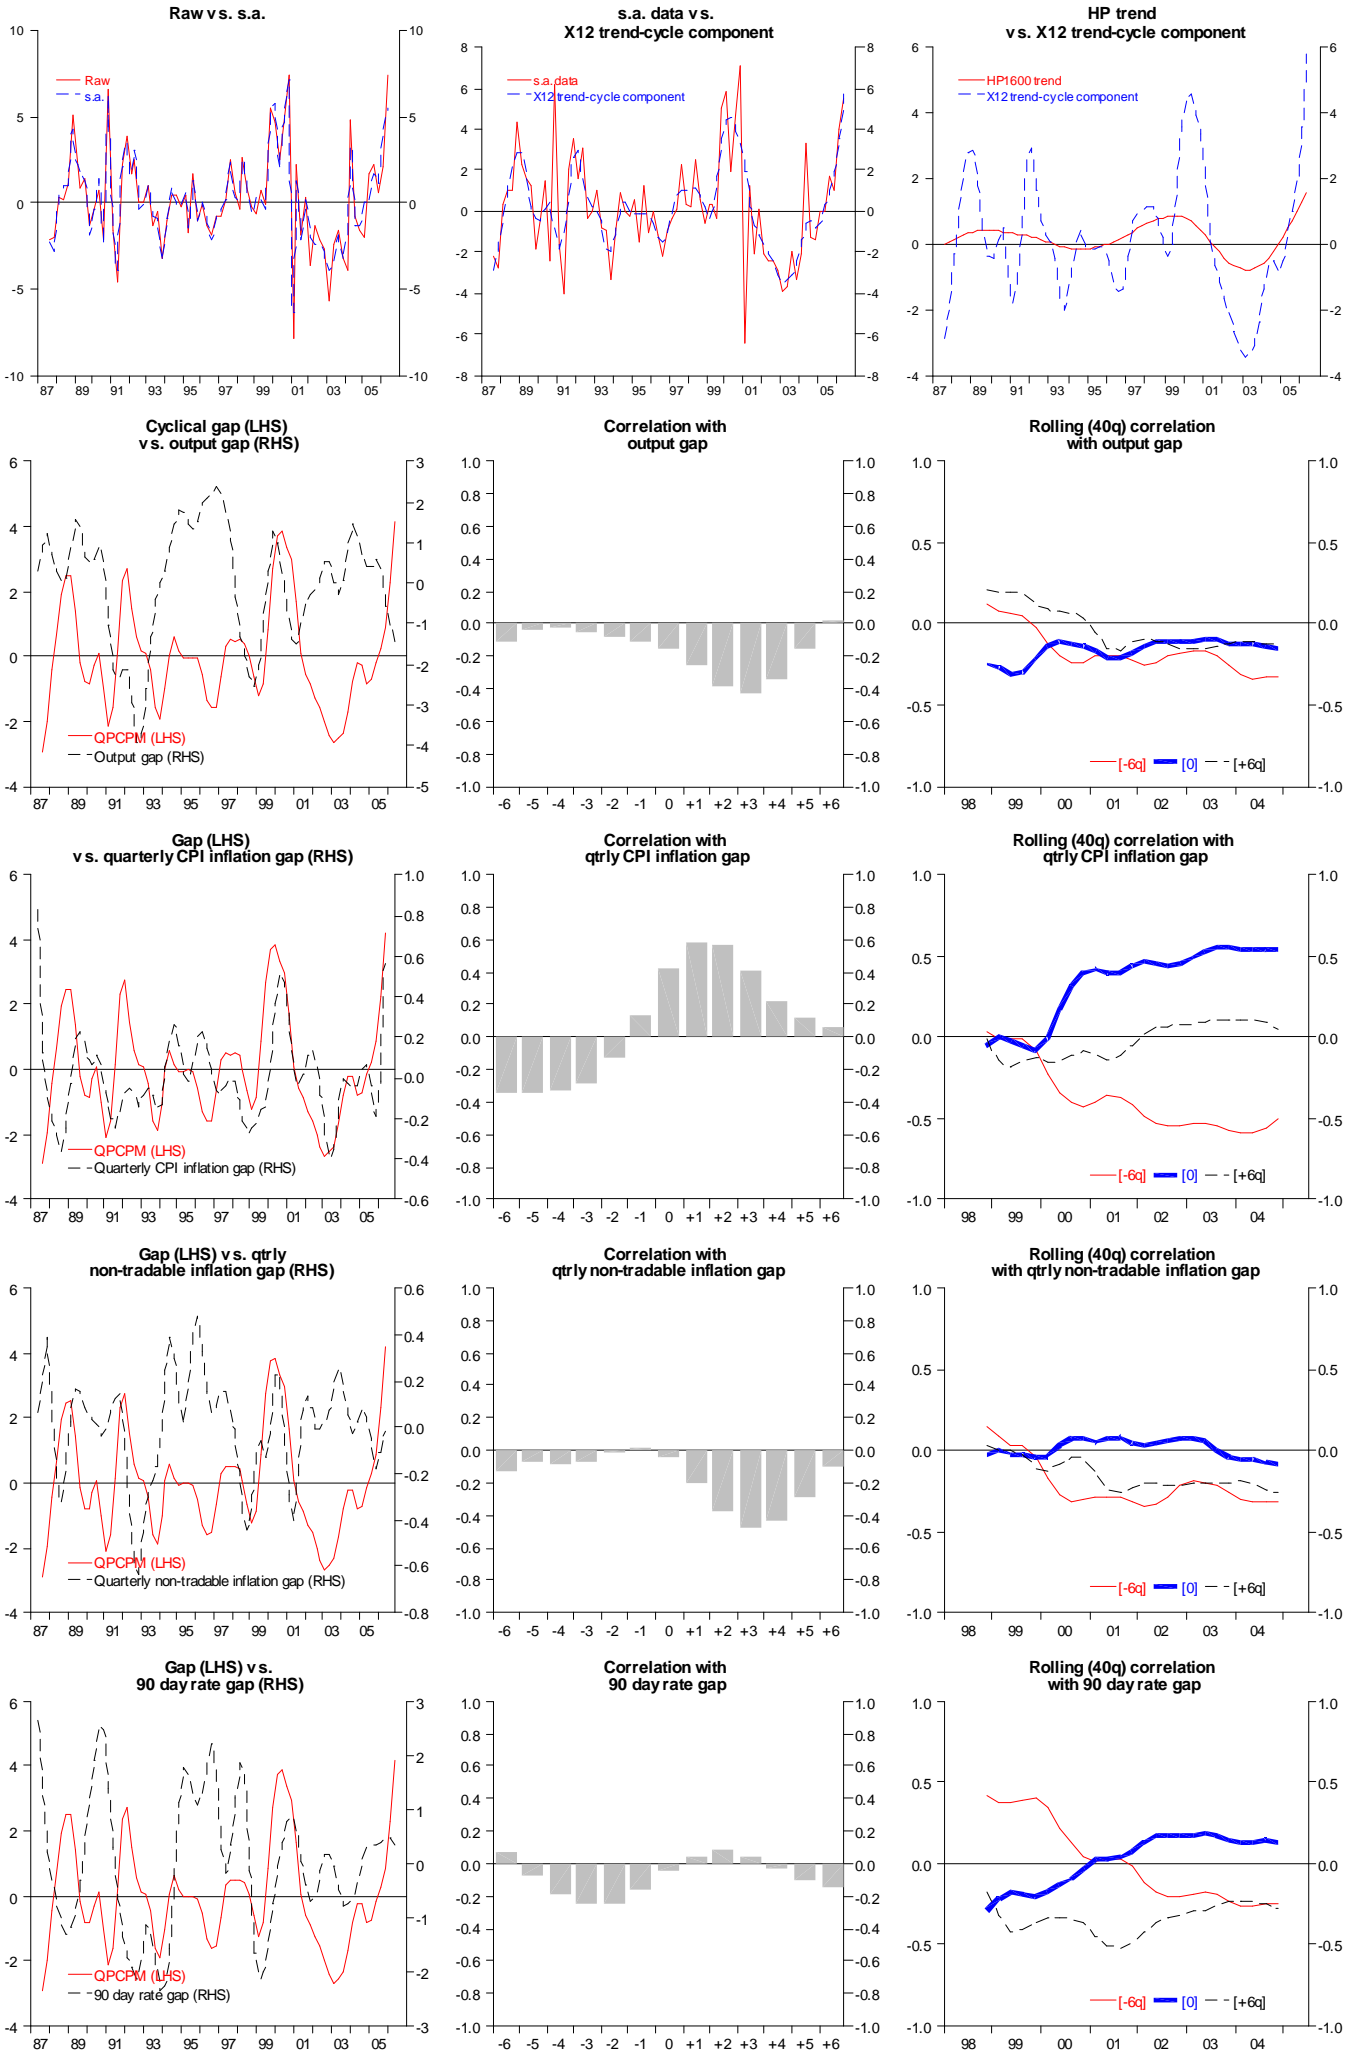

QPC CPI ex GST (HP filtered)

QPC tradables price index (HP filtered)

QPC non-tradables price index (HP filtered)

QPC construction price index (HP filtered)

QPC non-tradables ex construction price index (HPed)

QPC QVNZ house prices (HP filtered)

QPC real NZ house price index (defl. by CPI) (HP filtered)

OTI import prices: QPC (HP filtered)

OTI export prices: QPC (HP filtered)

QPC commodity prices for NZ exports (SDRs) (HP filtered)