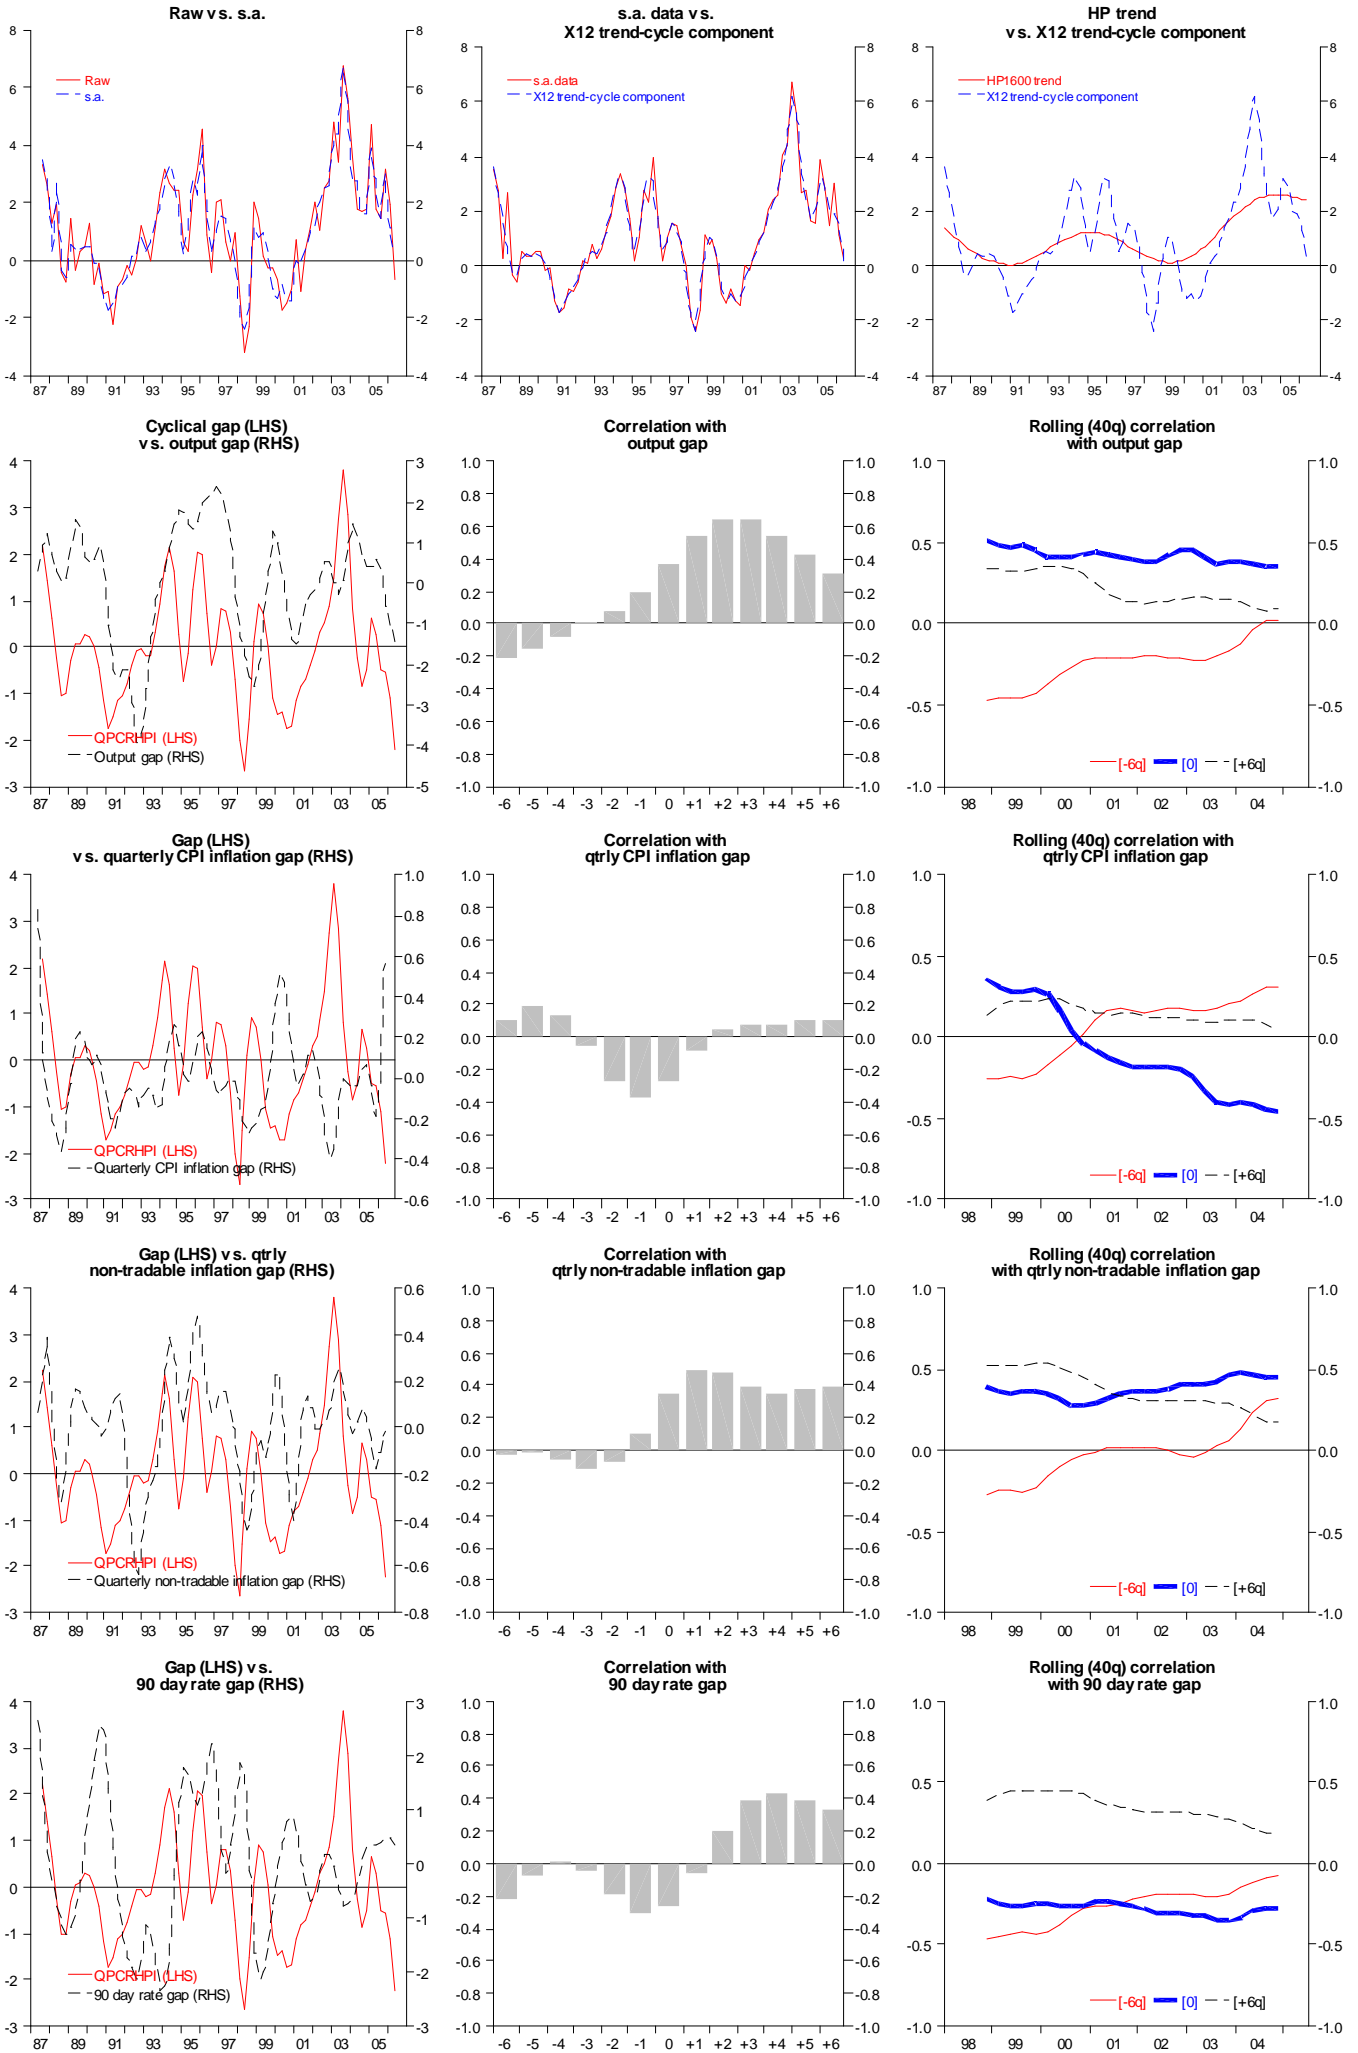

QPC CPI ex GST (HP filtered)

QPC tradables price index (HP filtered)

QPC non-tradables price index (HP filtered)

QPC construction price index (HP filtered)

QPC non-tradables ex construction price index (HPed)

QPC QVNZ house prices (HP filtered)

QPC real NZ house price index (defl. by CPI) (HP filtered)

OTI import prices: QPC (HP filtered)

OTI export prices: QPC (HP filtered)

QPC commodity prices for NZ exports (SDRs) (HP filtered)