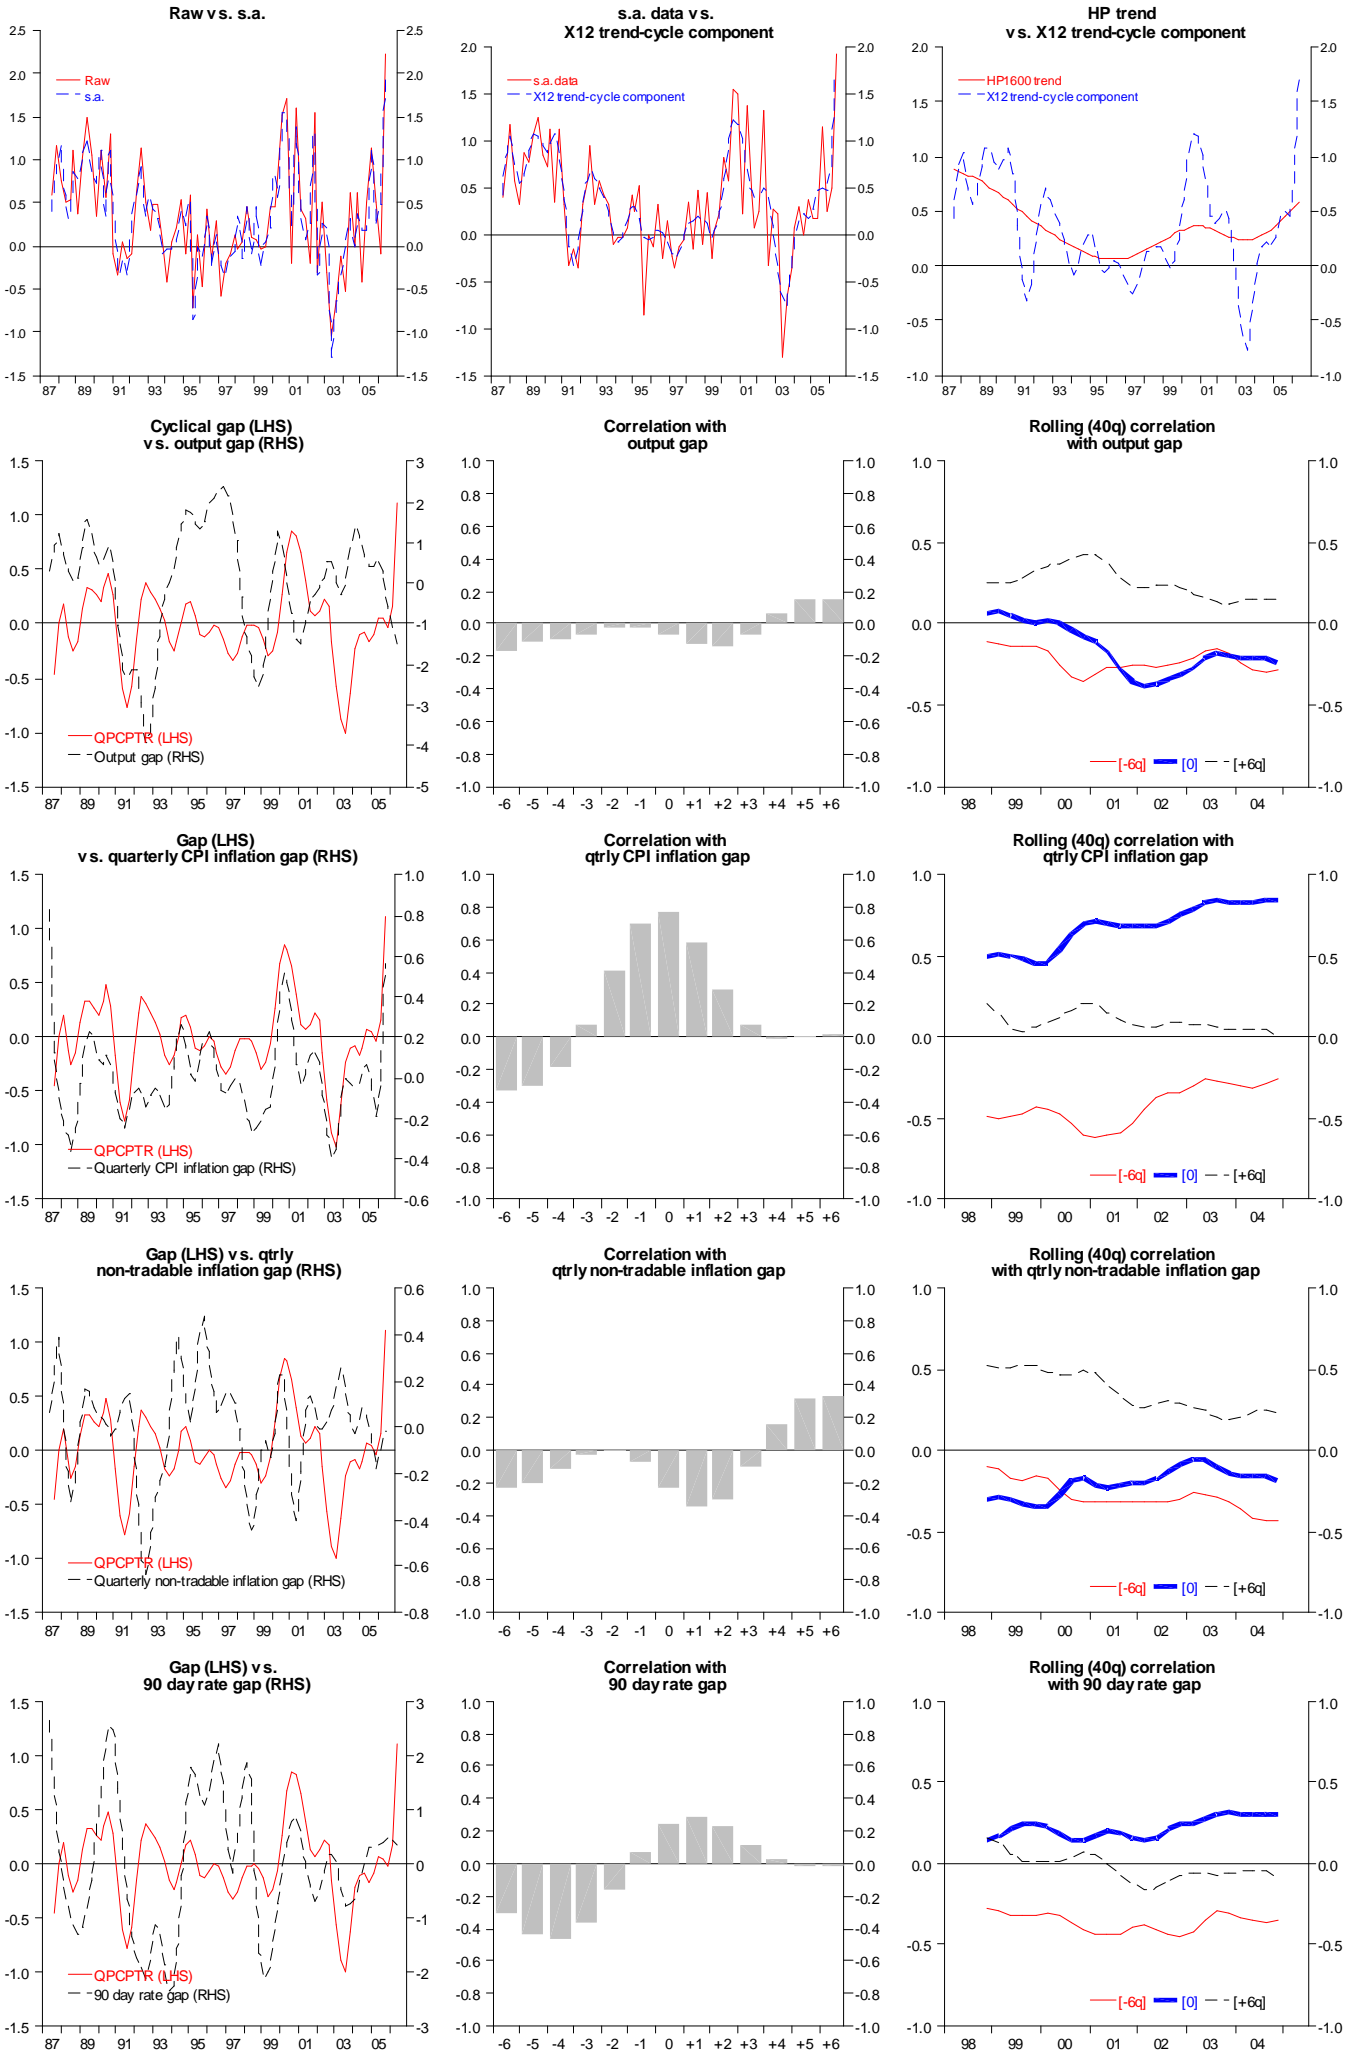

QPC CPI ex GST (HP filtered)

QPC tradables price index (HP filtered)

QPC non-tradables price index (HP filtered)

QPC construction price index (HP filtered)

QPC non-tradables ex construction price index (HPed)

QPC QVNZ house prices (HP filtered)

QPC real NZ house price index (defl. by CPI) (HP filtered)

OTI import prices: QPC (HP filtered)

OTI export prices: QPC (HP filtered)

QPC commodity prices for NZ exports (SDRs) (HP filtered)