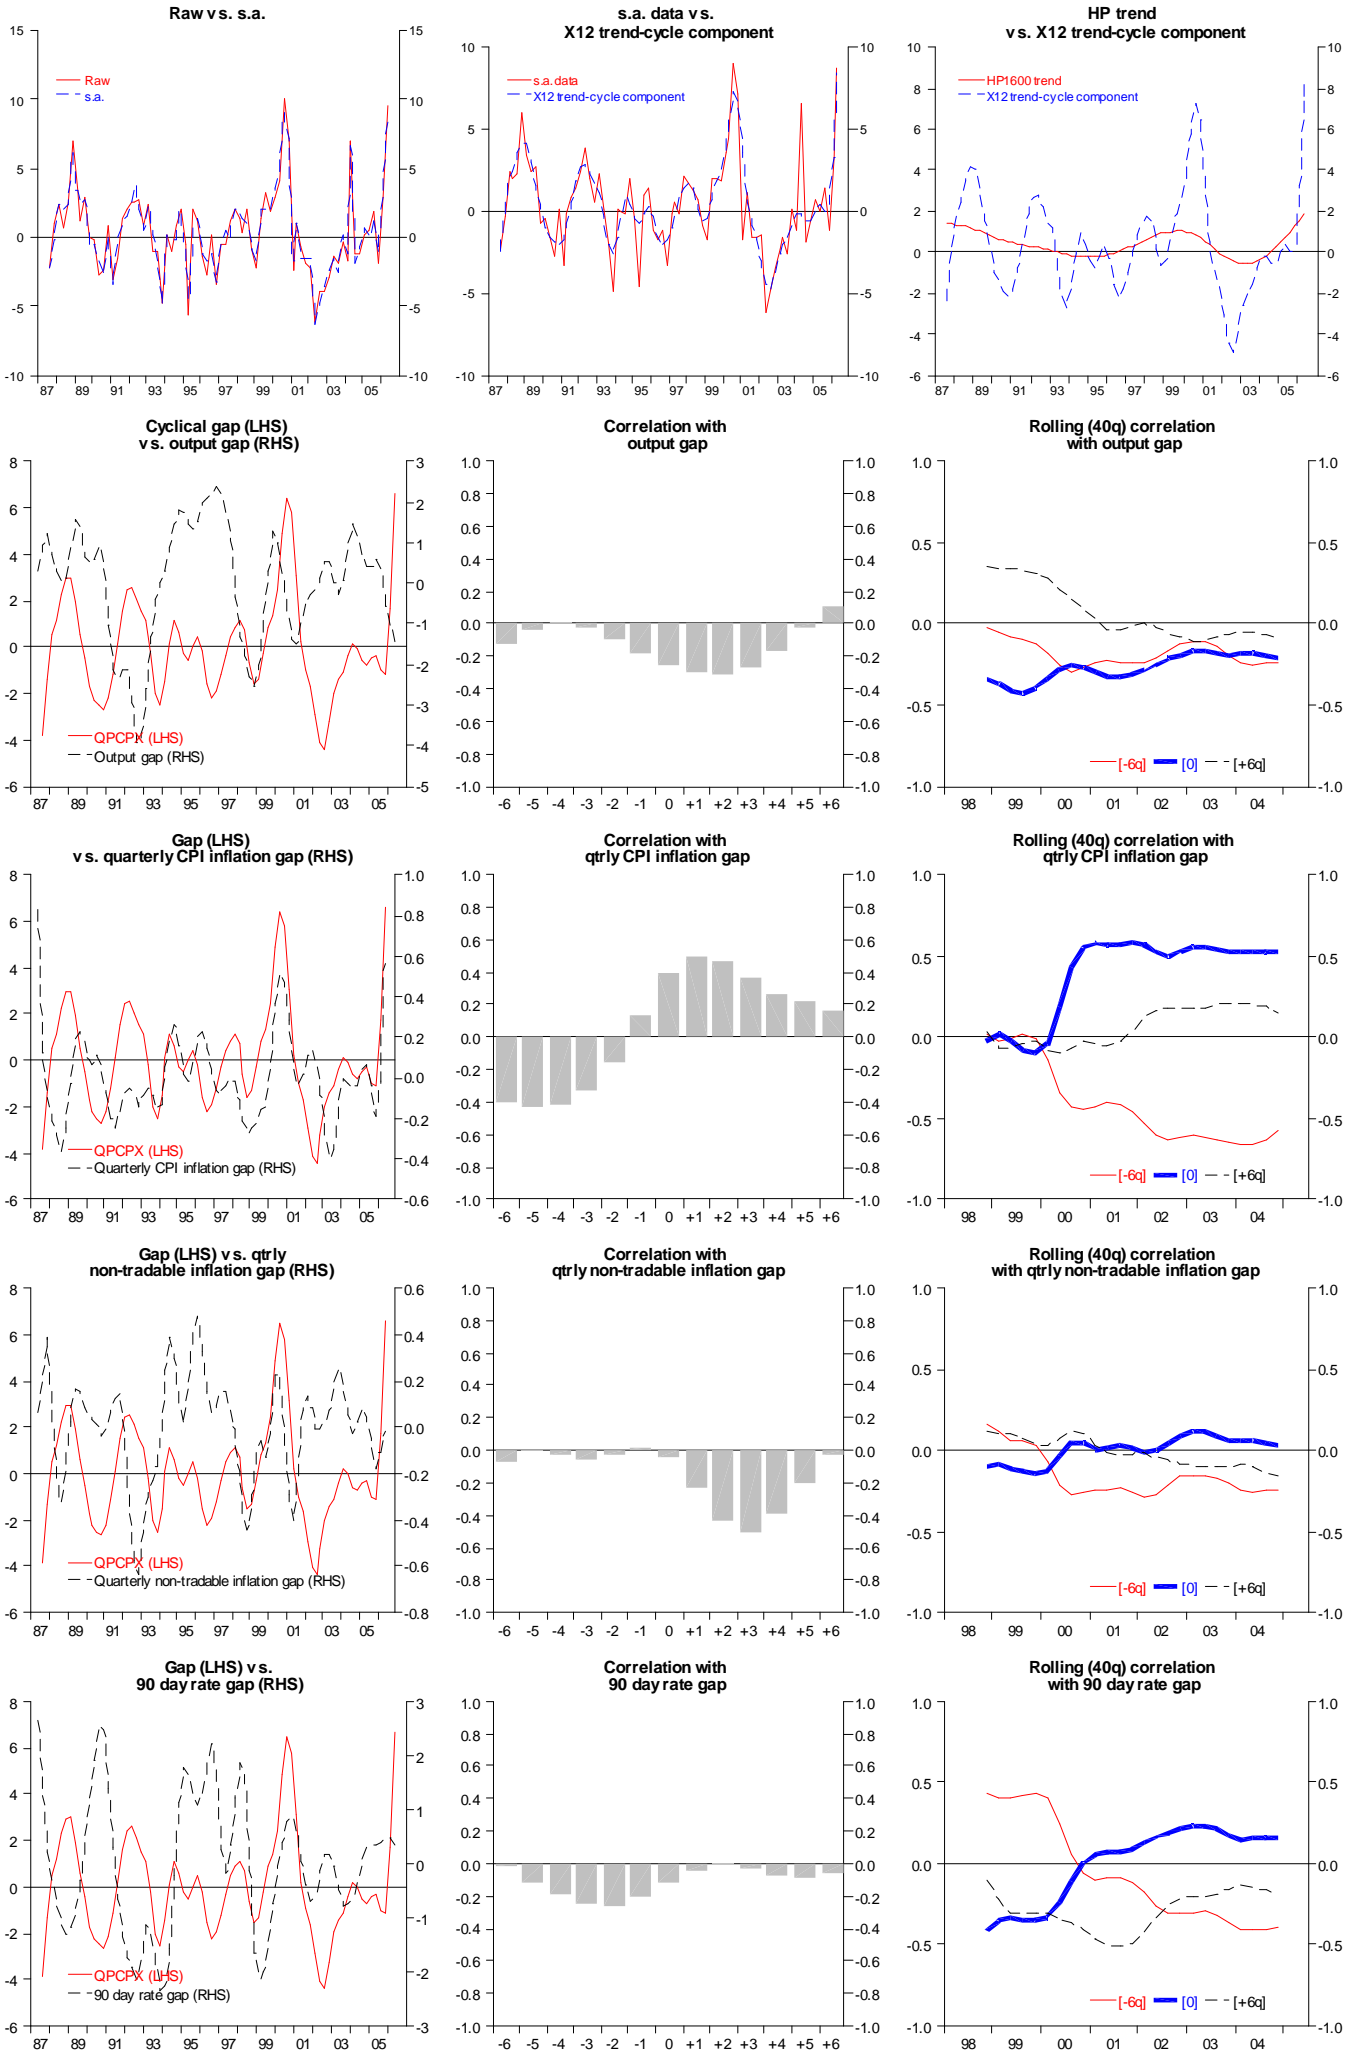

QPC CPI ex GST (HP filtered)

QPC tradables price index (HP filtered)

QPC non-tradables price index (HP filtered)

QPC construction price index (HP filtered)

QPC non-tradables ex construction price index (HPed)

QPC QVNZ house prices (HP filtered)

QPC real NZ house price index (defl. by CPI) (HP filtered)

OTI import prices: QPC (HP filtered)

OTI export prices: QPC (HP filtered)

QPC commodity prices for NZ exports (SDRs) (HP filtered)