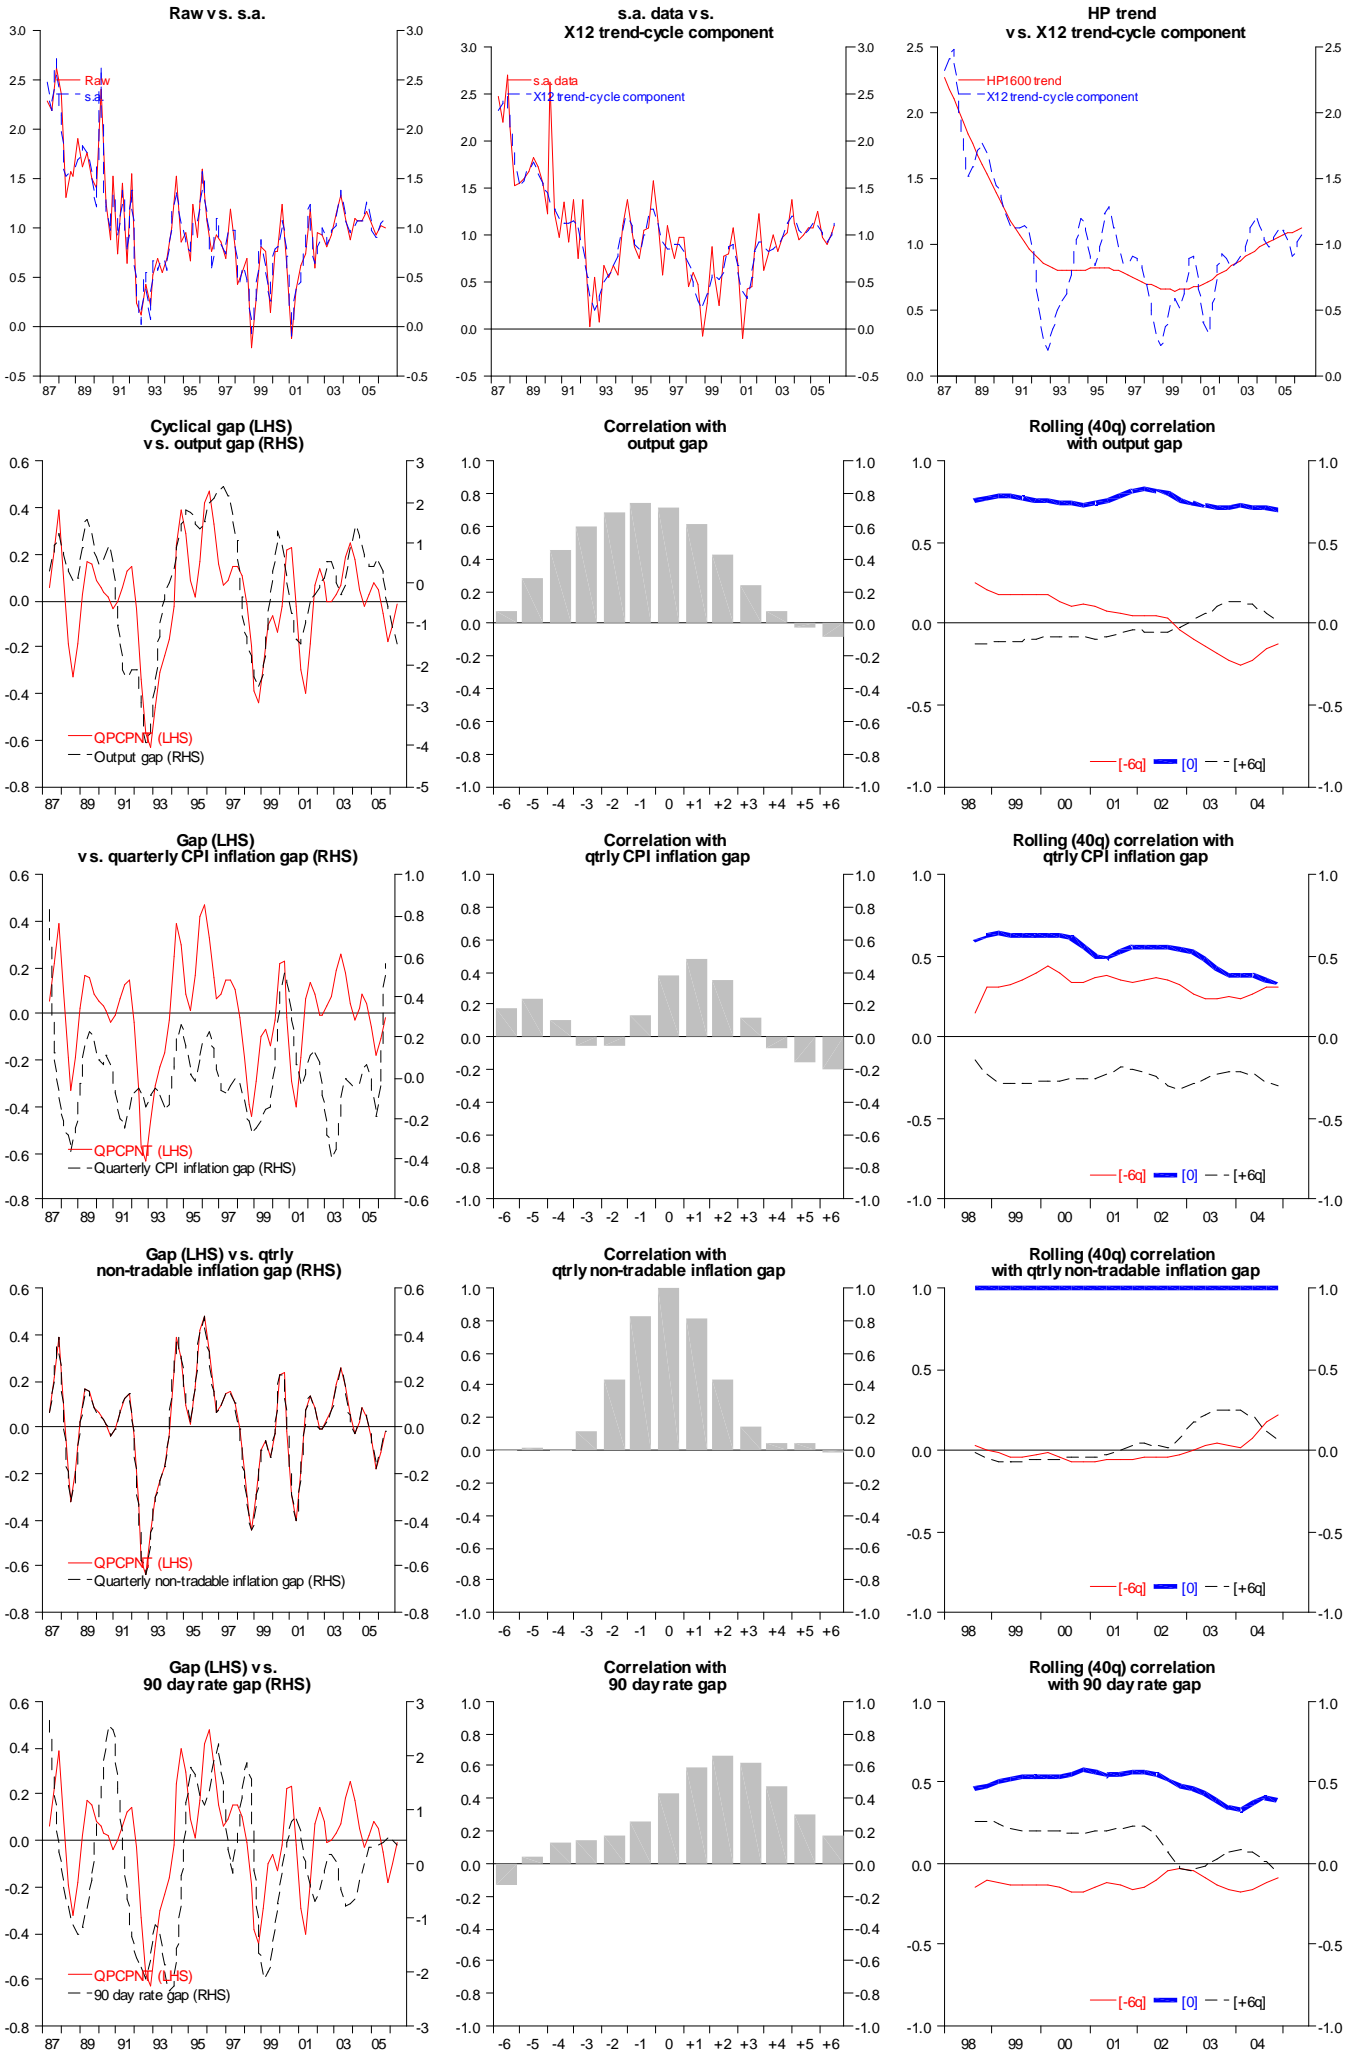

QPC CPI ex GST (HP filtered)

QPC tradables price index (HP filtered)

QPC non-tradables price index (HP filtered)

QPC construction price index (HP filtered)

QPC non-tradables ex construction price index (HPed)

QPC QVNZ house prices (HP filtered)

QPC real NZ house price index (defl. by CPI) (HP filtered)

OTI import prices: QPC (HP filtered)

OTI export prices: QPC (HP filtered)

QPC commodity prices for NZ exports (SDRs) (HP filtered)