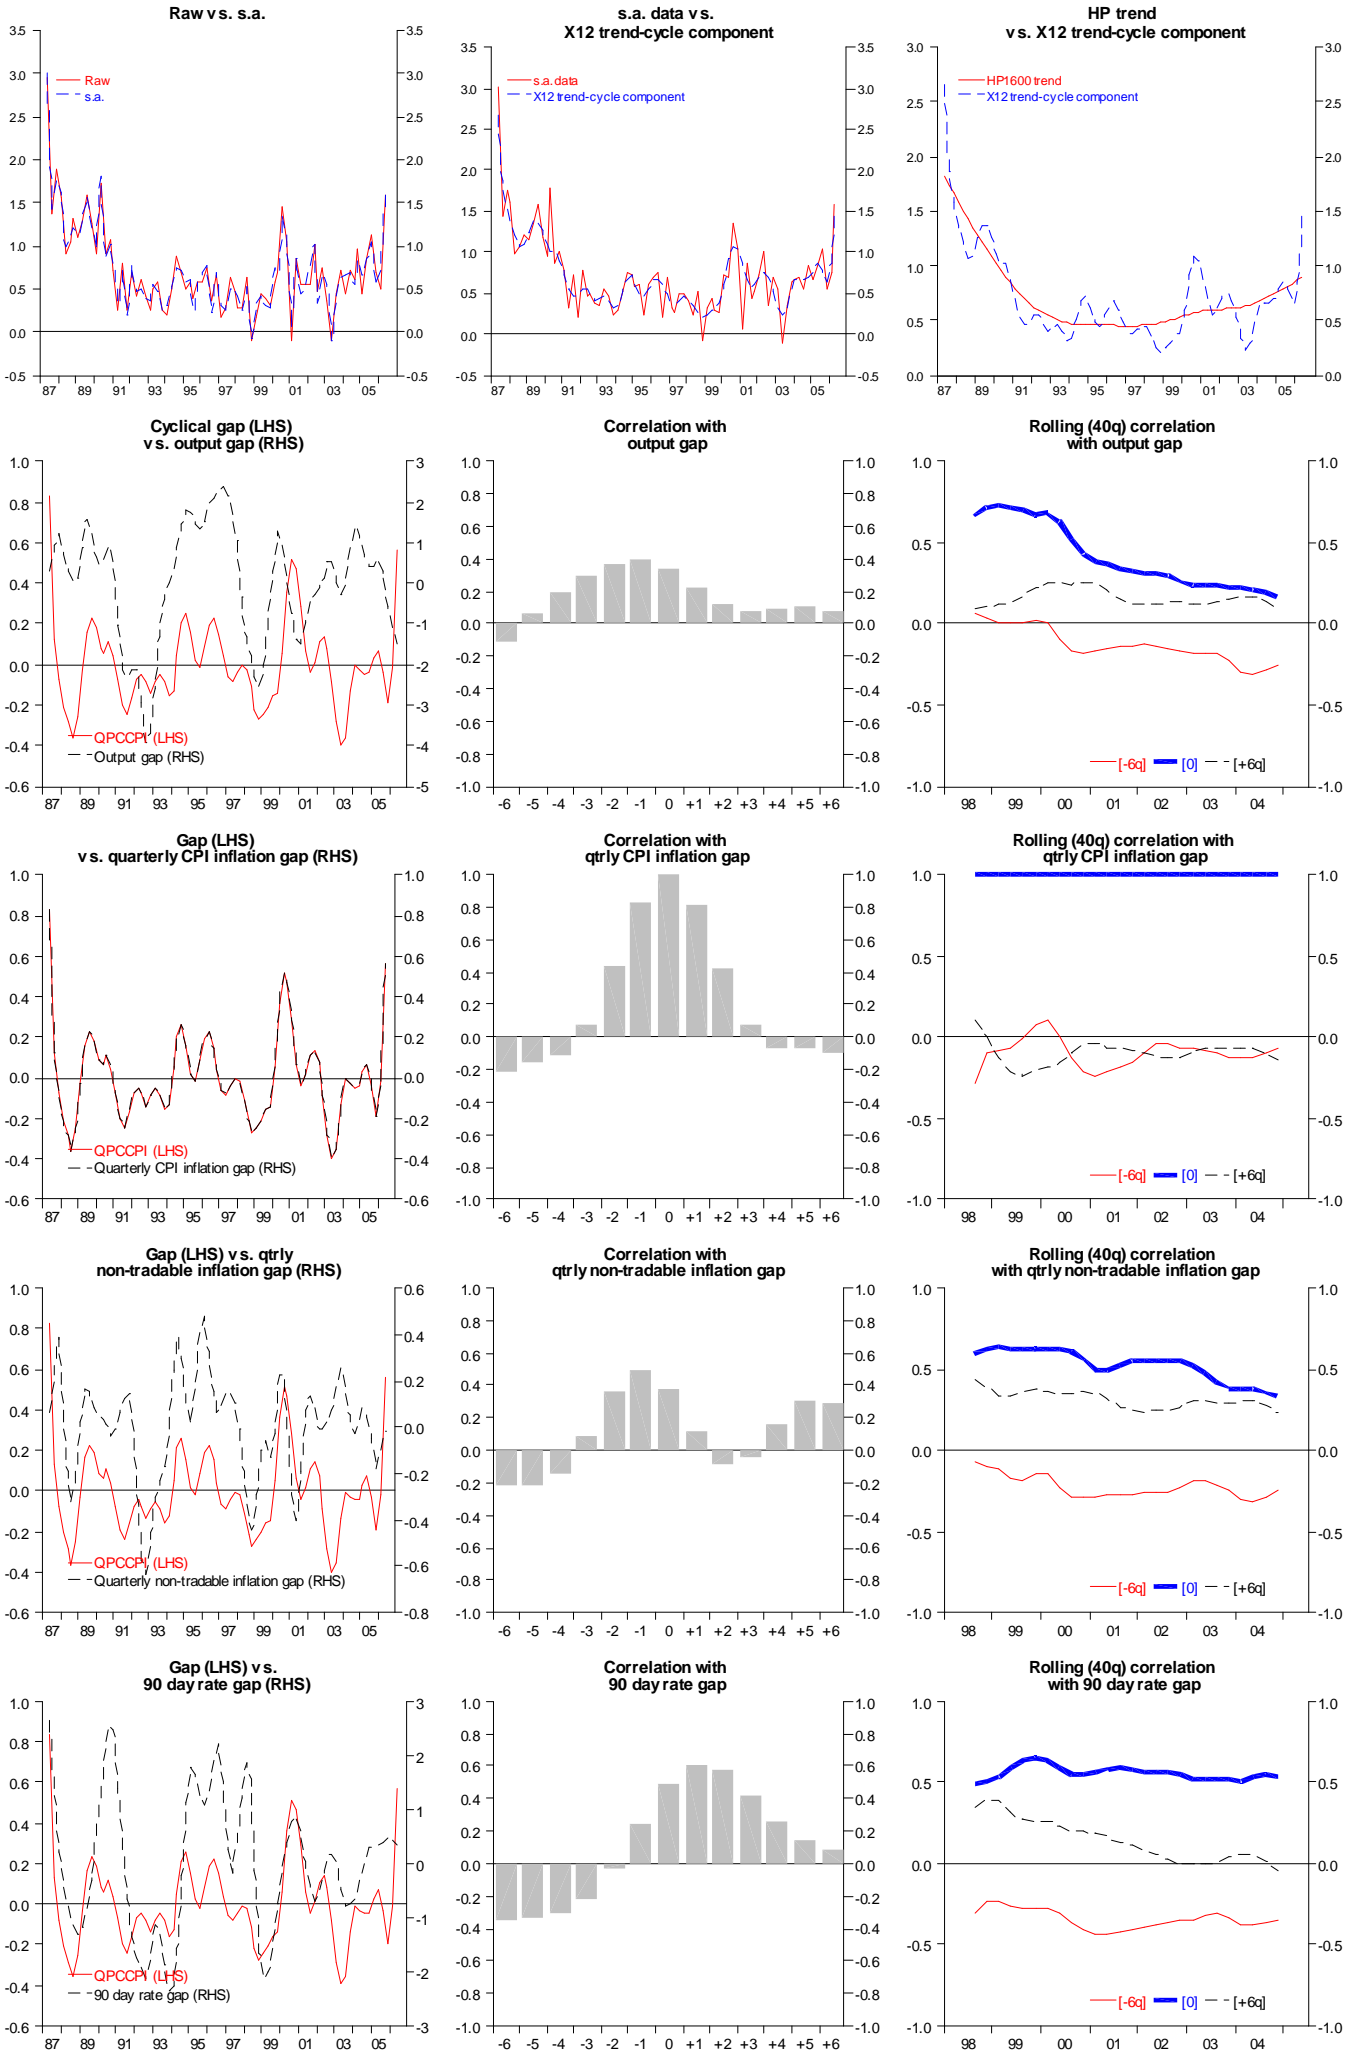

QPC CPI ex GST (HP filtered)

QPC tradables price index (HP filtered)

QPC non-tradables price index (HP filtered)

QPC construction price index (HP filtered)

QPC non-tradables ex construction price index (HPed)

QPC QVNZ house prices (HP filtered)

QPC real NZ house price index (defl. by CPI) (HP filtered)

OTI import prices: QPC (HP filtered)

OTI export prices: QPC (HP filtered)

QPC commodity prices for NZ exports (SDRs) (HP filtered)