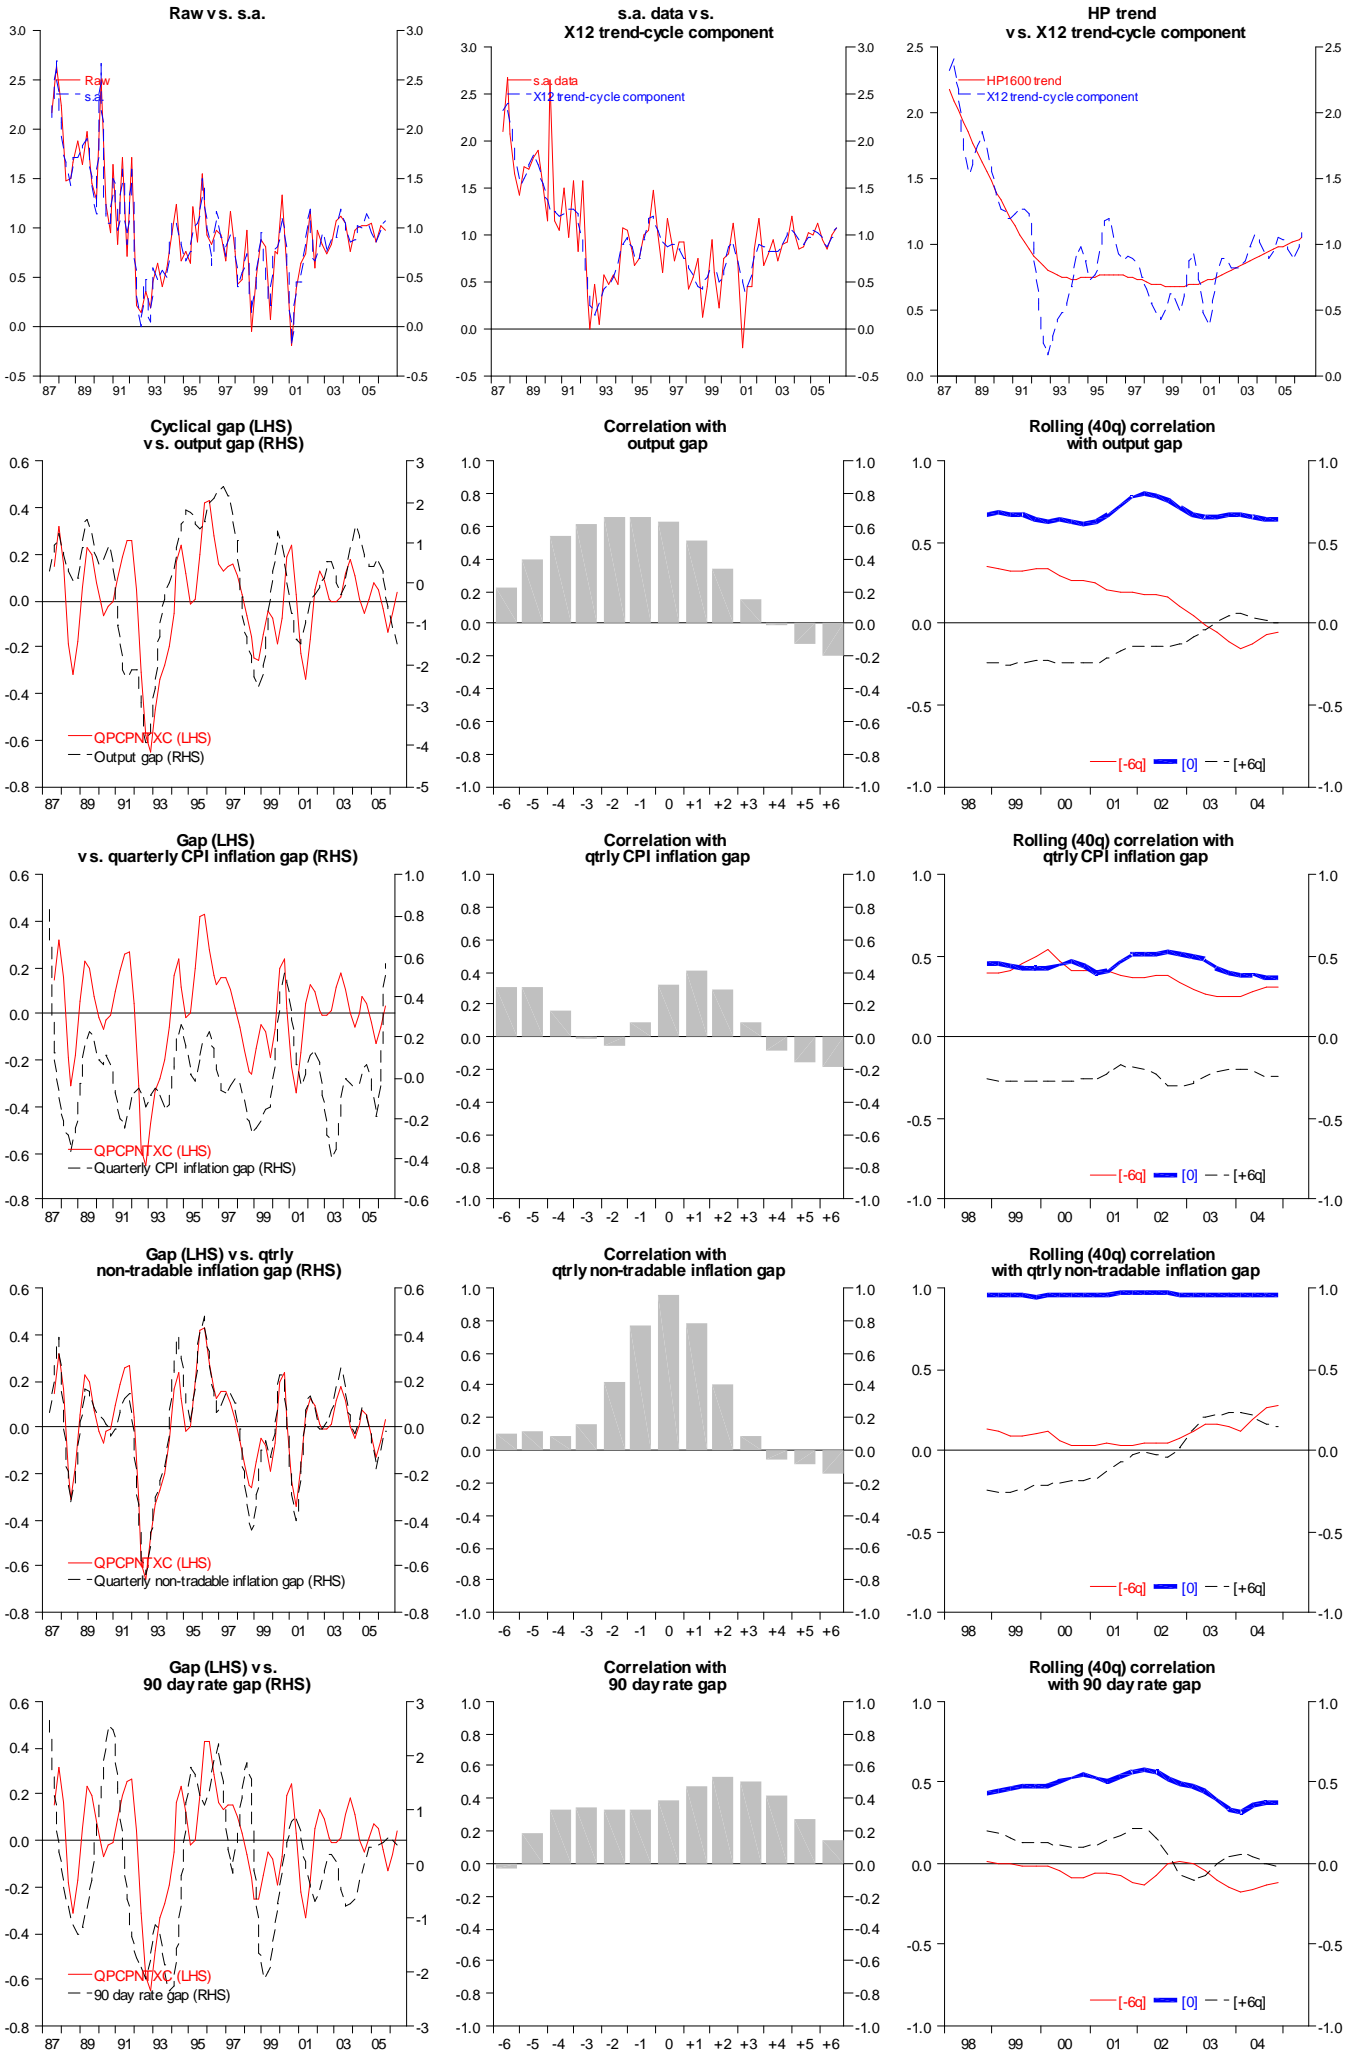

QPC CPI ex GST (HP filtered)

QPC tradables price index (HP filtered)

QPC non-tradables price index (HP filtered)

QPC construction price index (HP filtered)

QPC non-tradables ex construction price index (HPed)

QPC QVNZ house prices (HP filtered)

QPC real NZ house price index (defl. by CPI) (HP filtered)

OTI import prices: QPC (HP filtered)

OTI export prices: QPC (HP filtered)

QPC commodity prices for NZ exports (SDRs) (HP filtered)