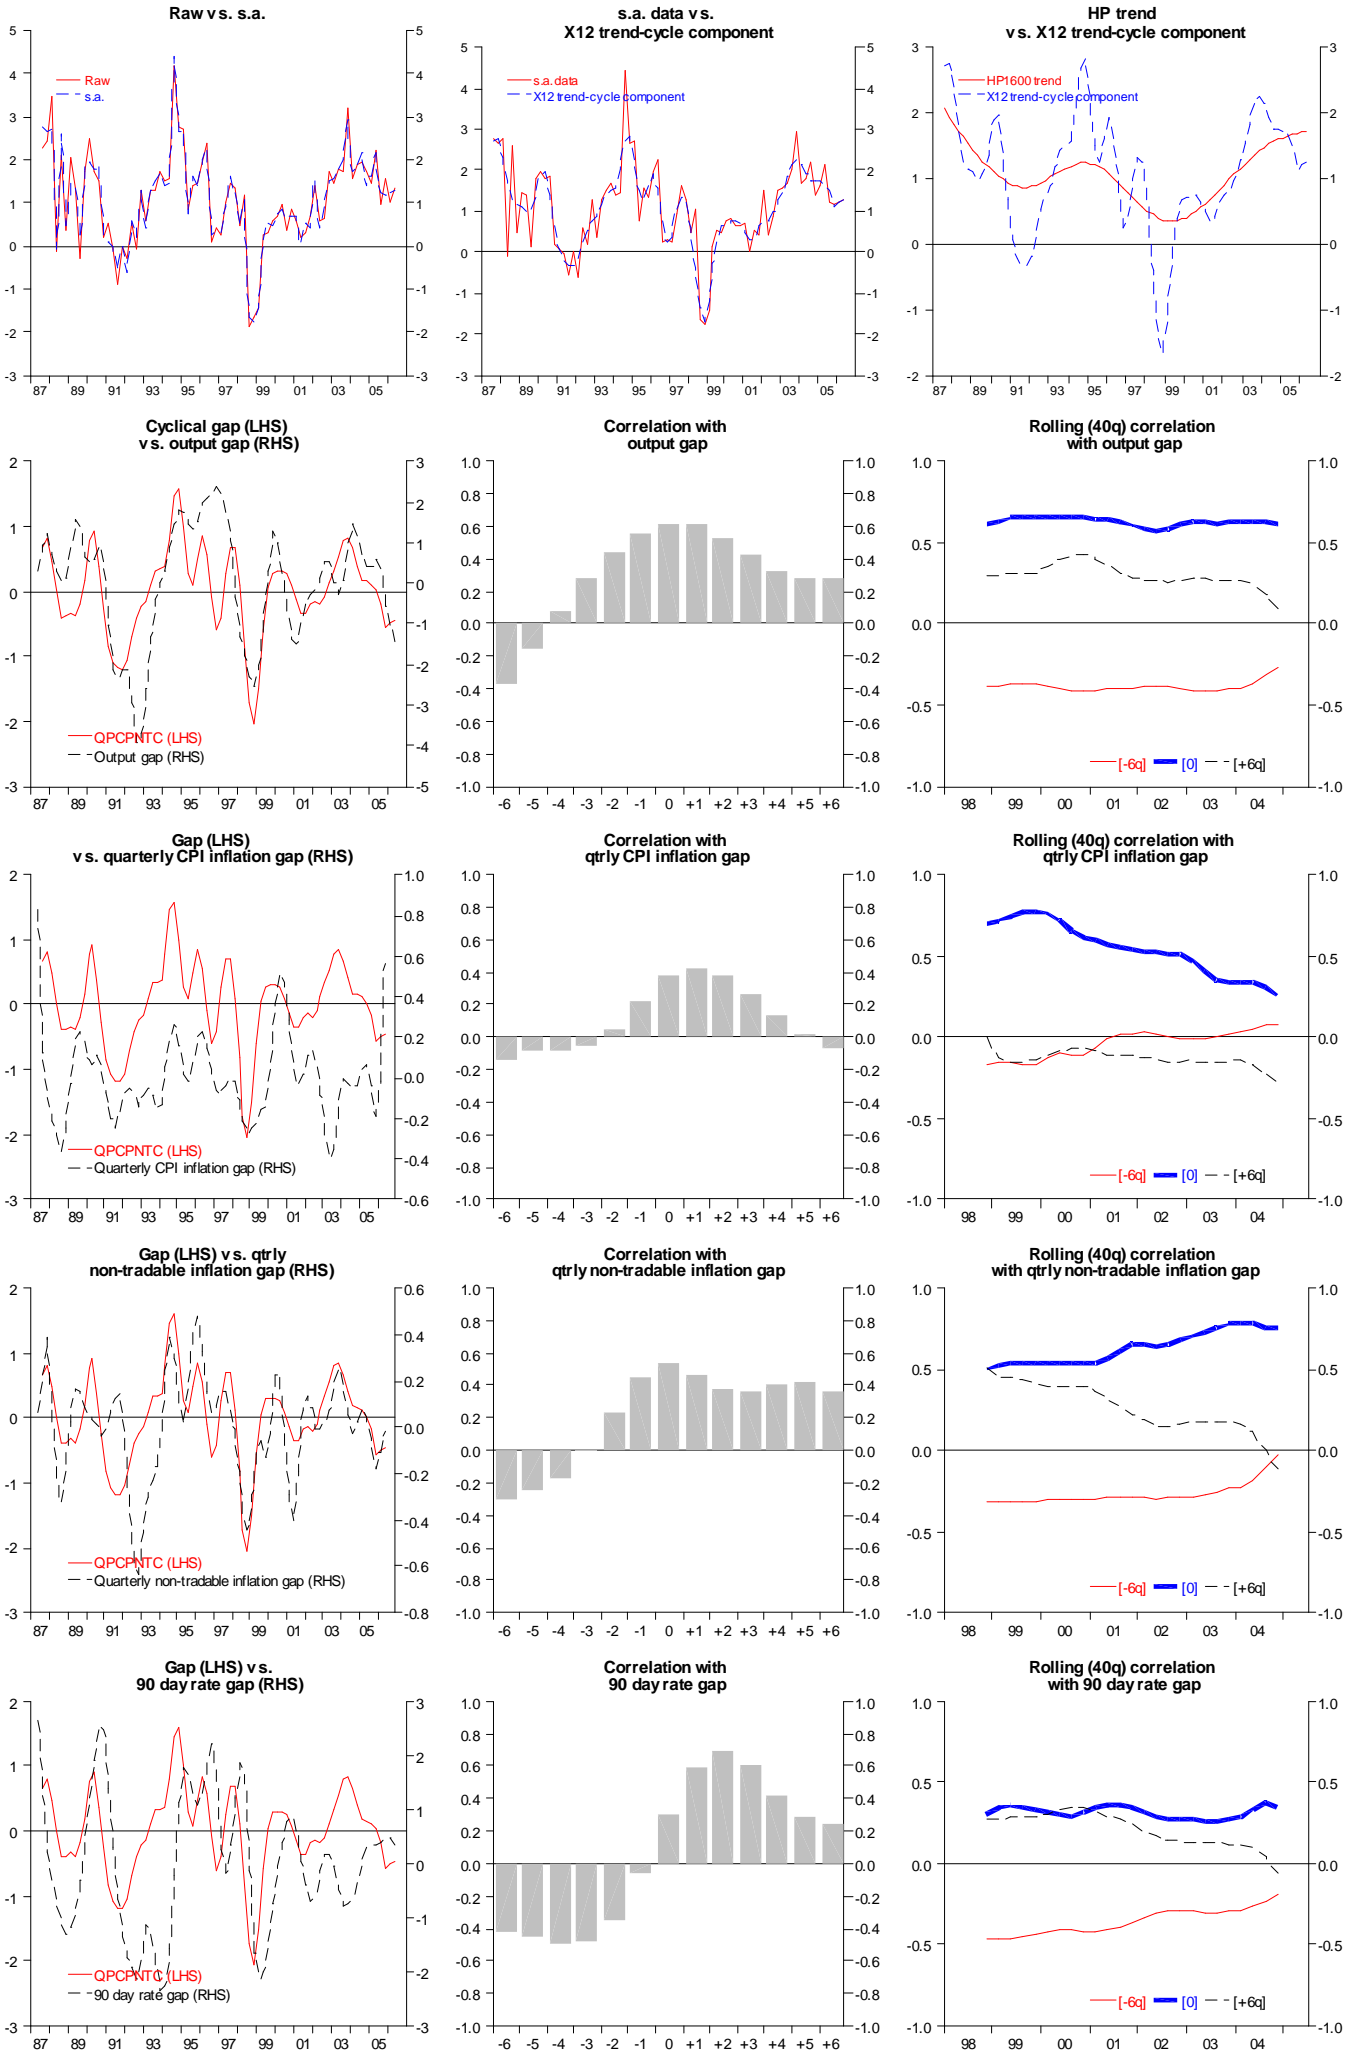

QPC CPI ex GST (HP filtered)

QPC tradables price index (HP filtered)

QPC non-tradables price index (HP filtered)

QPC construction price index (HP filtered)

QPC non-tradables ex construction price index (HPed)

QPC QVNZ house prices (HP filtered)

QPC real NZ house price index (defl. by CPI) (HP filtered)

OTI import prices: QPC (HP filtered)

OTI export prices: QPC (HP filtered)

QPC commodity prices for NZ exports (SDRs) (HP filtered)