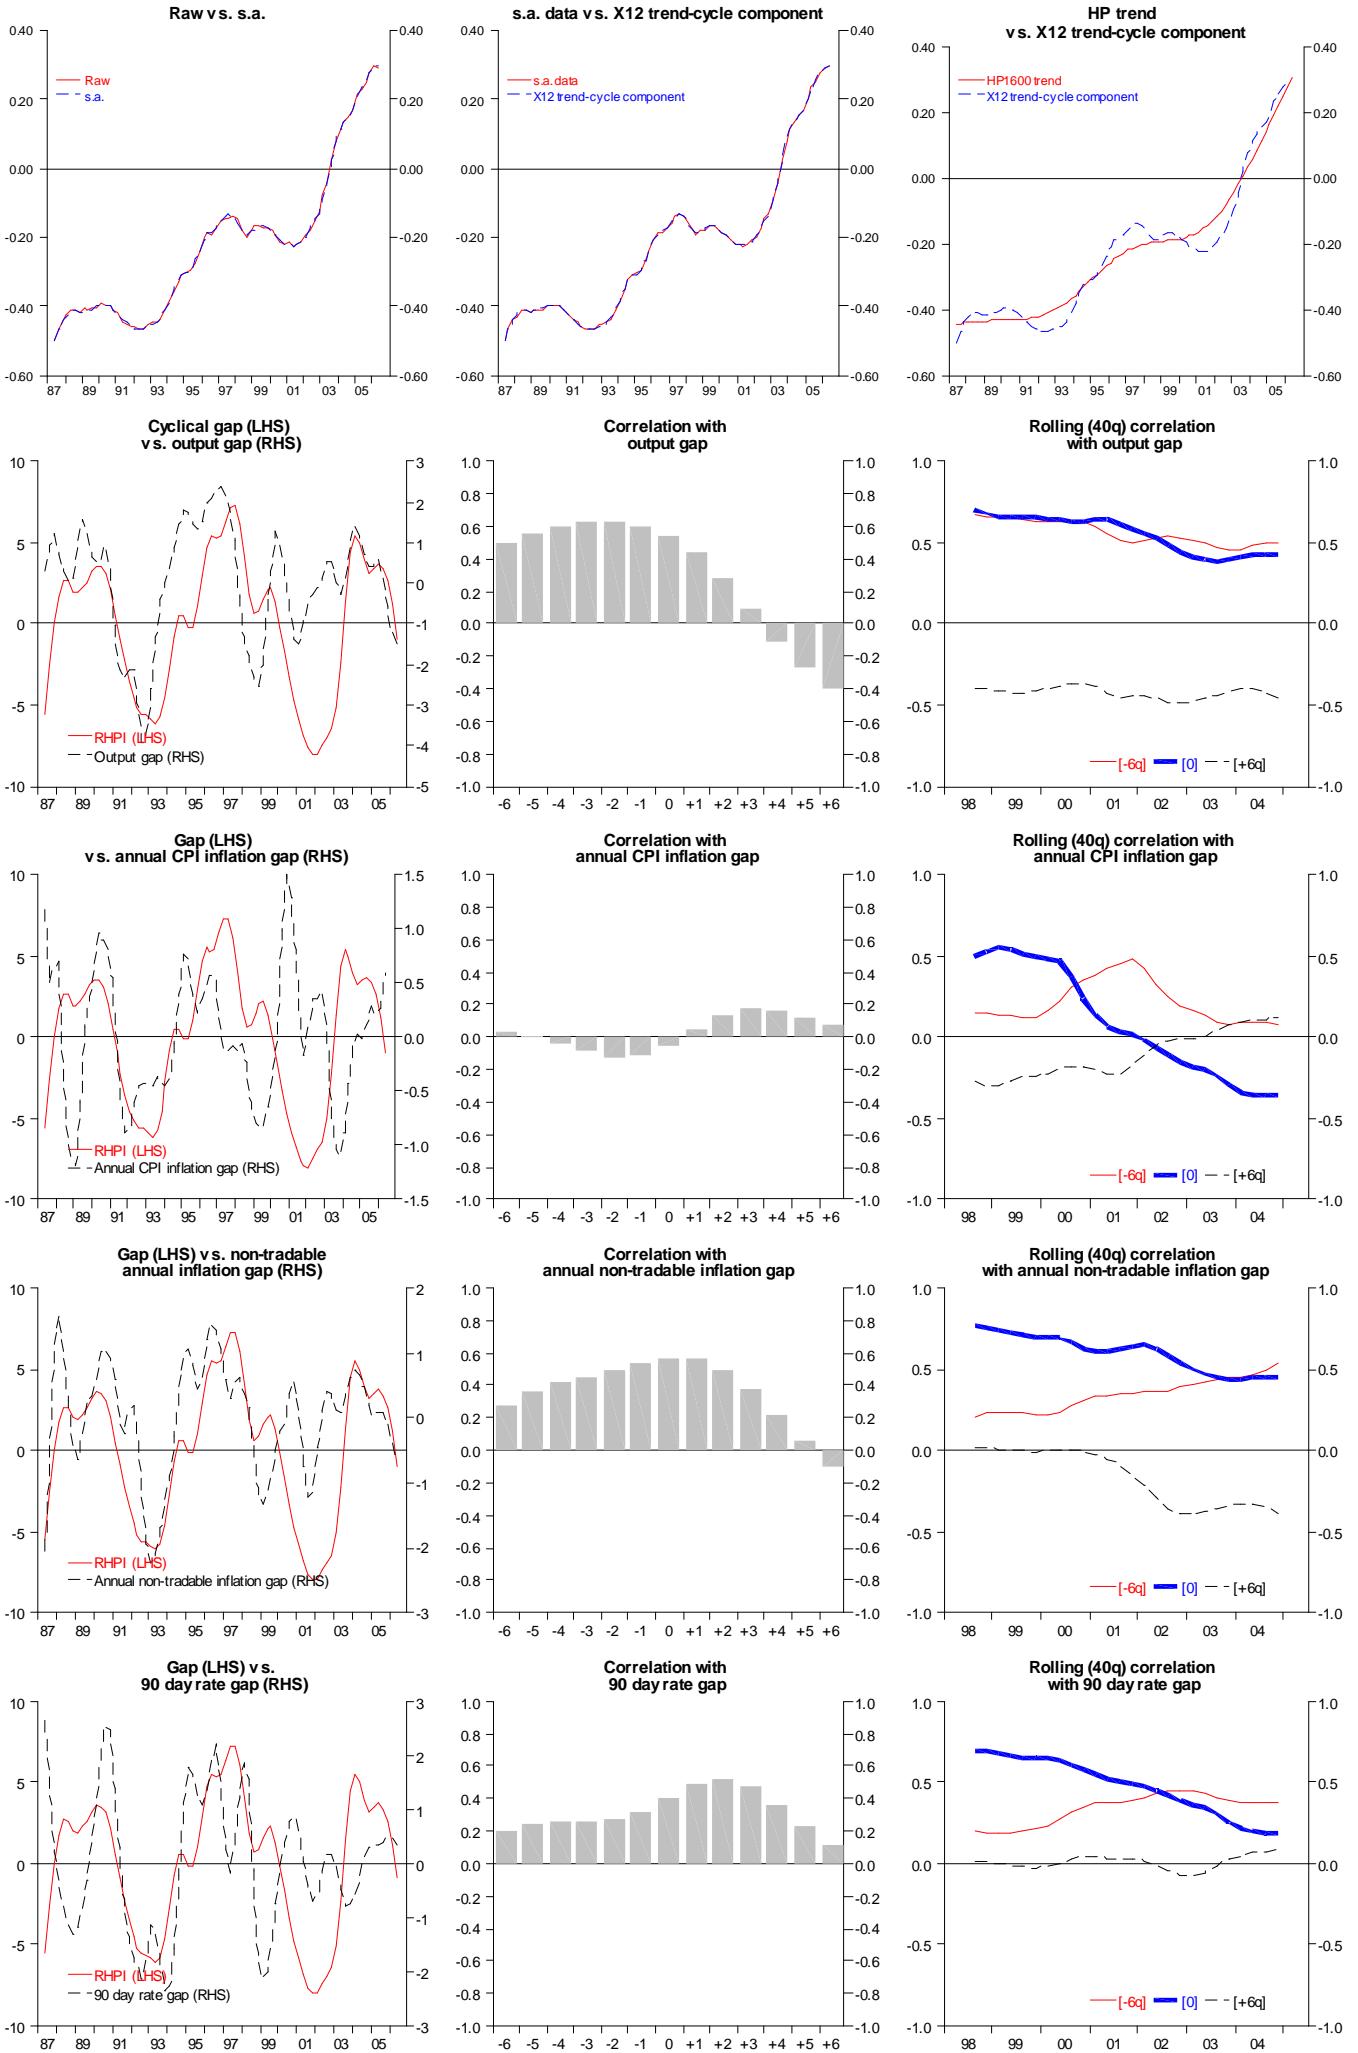

Log CPI index ex GST (HP filtered)

Log tradables price index (HP filtered)

Log non-tradables price index (HP filtered)

Log construction price index (HP filtered)

Log non-tradables ex construction price index (HPed)

Log QVNZ house prices (HP filtered)

Real NZ house price index (defl. by CPI) (HP filtered)

Log OTI import prices (HP filtered)

Log OTI export prices (HP filtered)

Log world commodity prices for NZ exports (SDRs) (HPed)