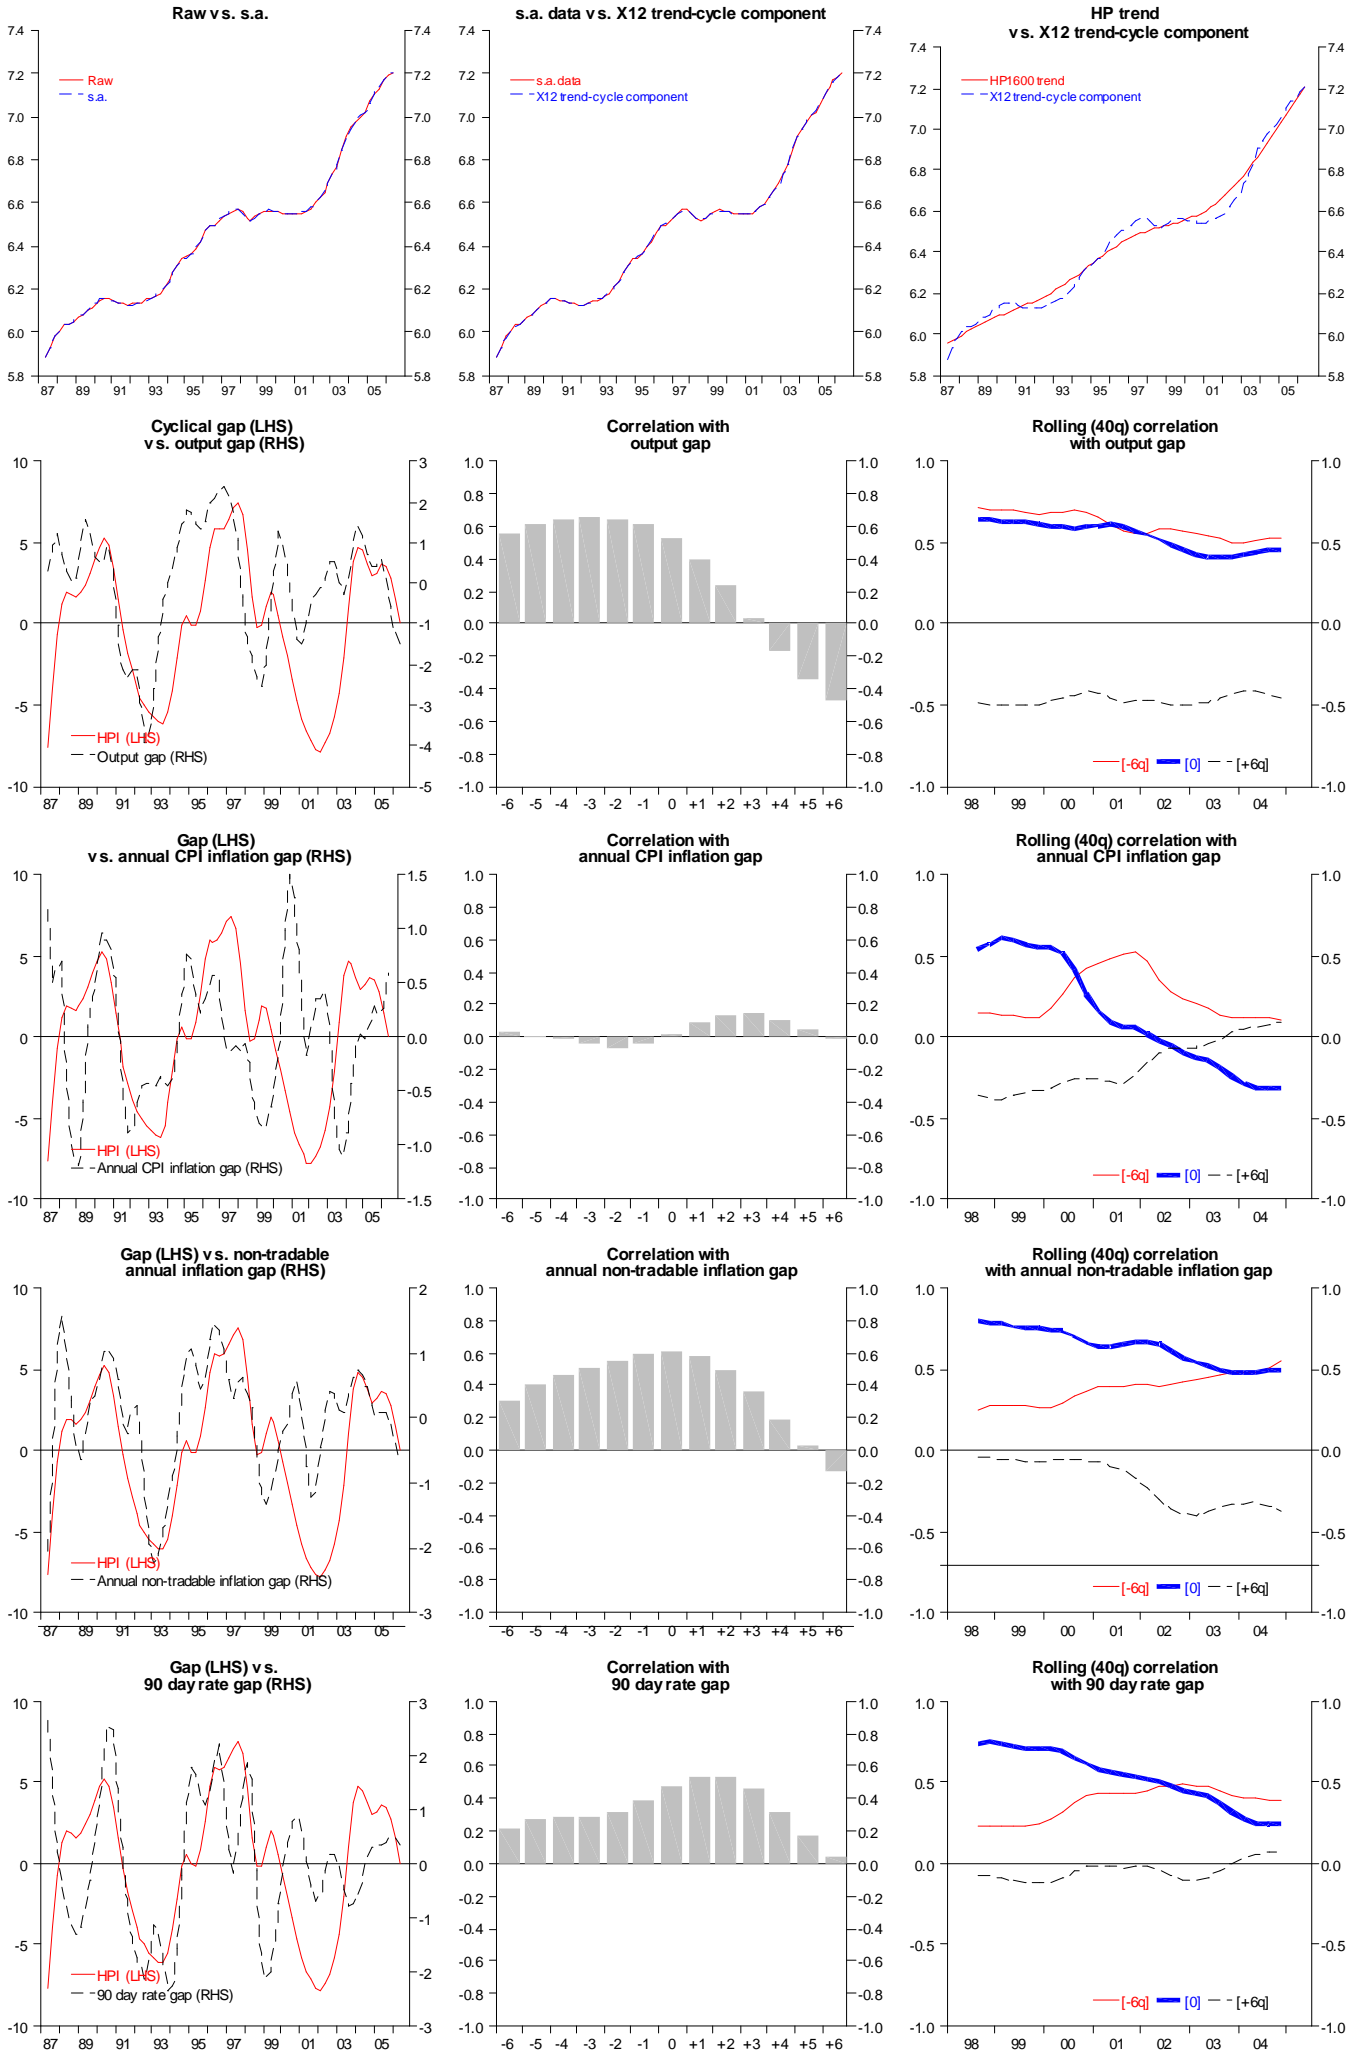

Log CPI index ex GST (HP filtered)

Log tradables price index (HP filtered)

Log non-tradables price index (HP filtered)

Log construction price index (HP filtered)

Log non-tradables ex construction price index (HPed)

Log QVNZ house prices (HP filtered)

Real NZ house price index (defl. by CPI) (HP filtered)

Log OTI import prices (HP filtered)

Log OTI export prices (HP filtered)

Log world commodity prices for NZ exports (SDRs) (HPed)