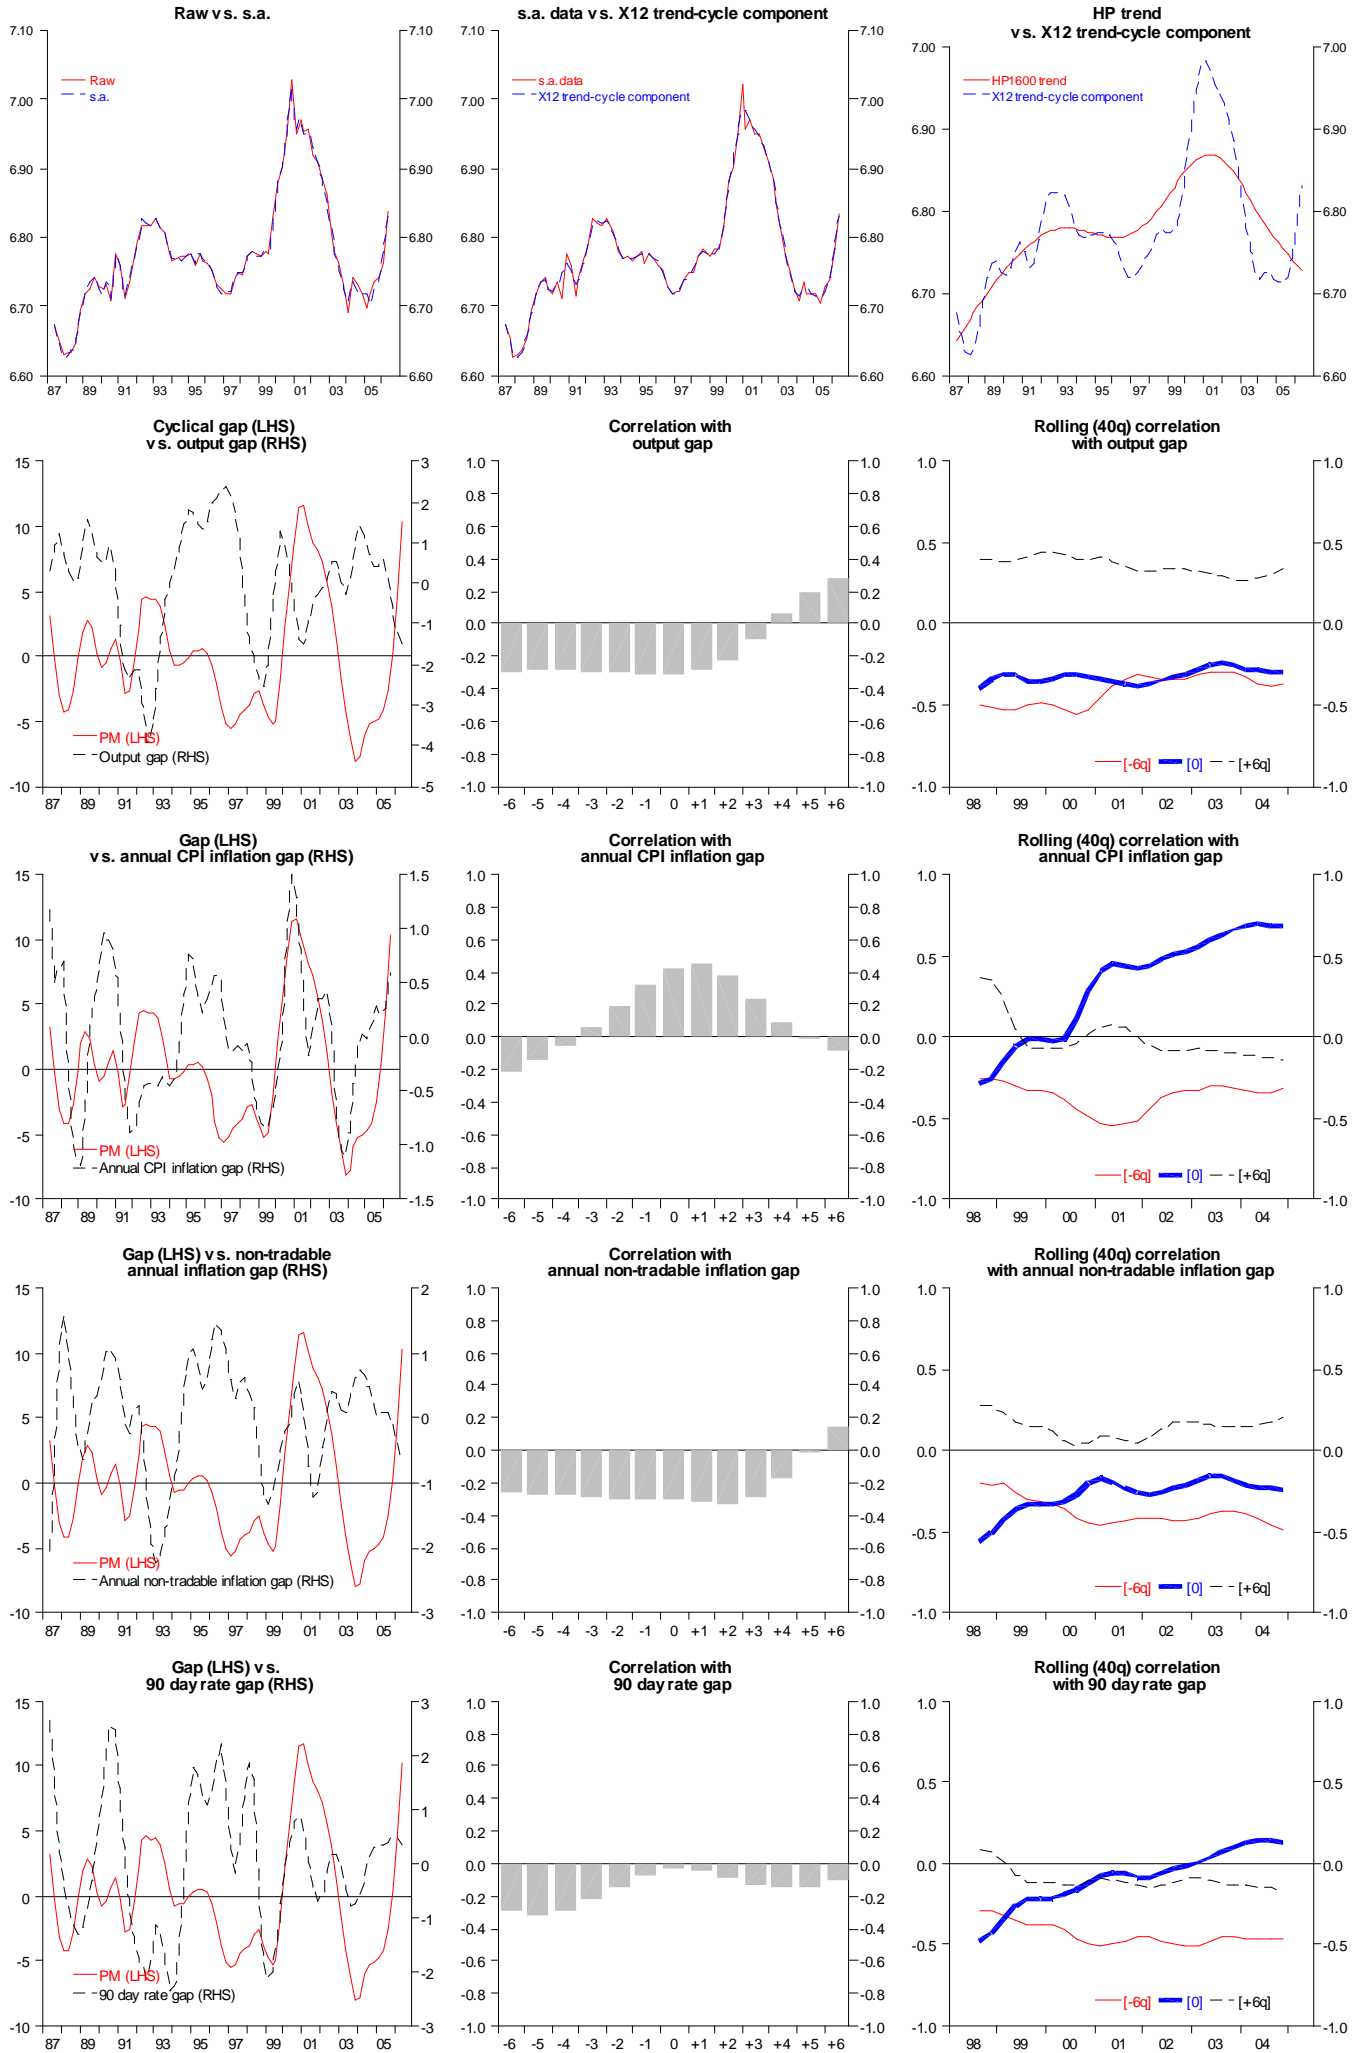

Log CPI index ex GST (HP filtered)

Log tradables price index (HP filtered)

Log non-tradables price index (HP filtered)

Log construction price index (HP filtered)

Log non-tradables ex construction price index (HPed)

Log QVNZ house prices (HP filtered)

Real NZ house price index (defl. by CPI) (HP filtered)

Log OTI import prices (HP filtered)

Log OTI export prices (HP filtered)

Log world commodity prices for NZ exports (SDRs) (HPed)