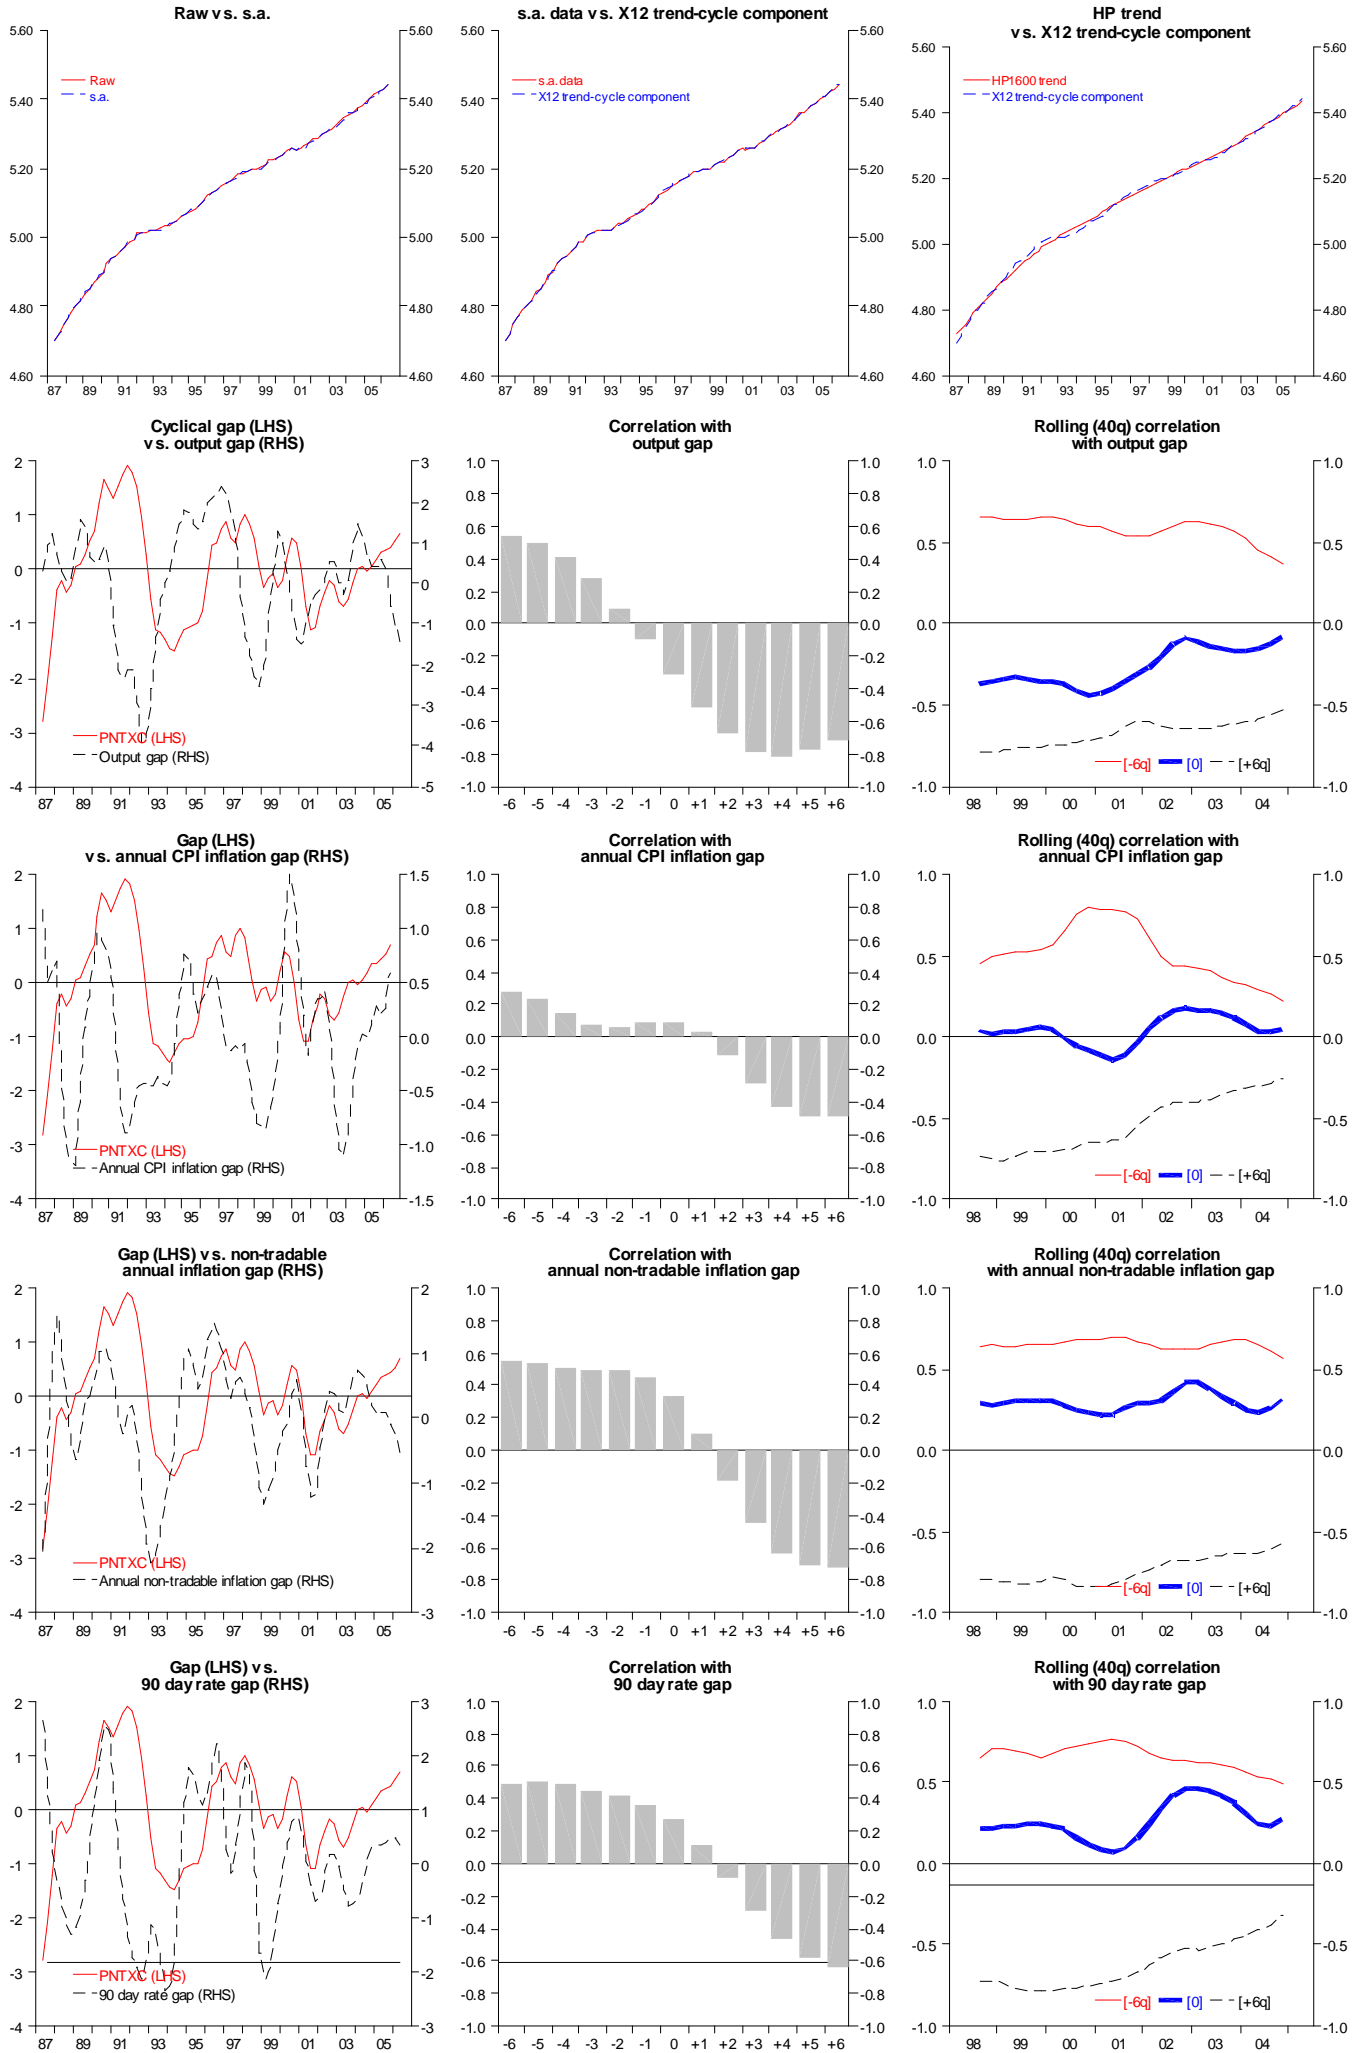

Log CPI index ex GST (HP filtered)

Log tradables price index (HP filtered)

Log non-tradables price index (HP filtered)

Log construction price index (HP filtered)

Log non-tradables ex construction price index (HPed)

Log QVNZ house prices (HP filtered)

Real NZ house price index (defl. by CPI) (HP filtered)

Log OTI import prices (HP filtered)

Log OTI export prices (HP filtered)

Log world commodity prices for NZ exports (SDRs) (HPed)