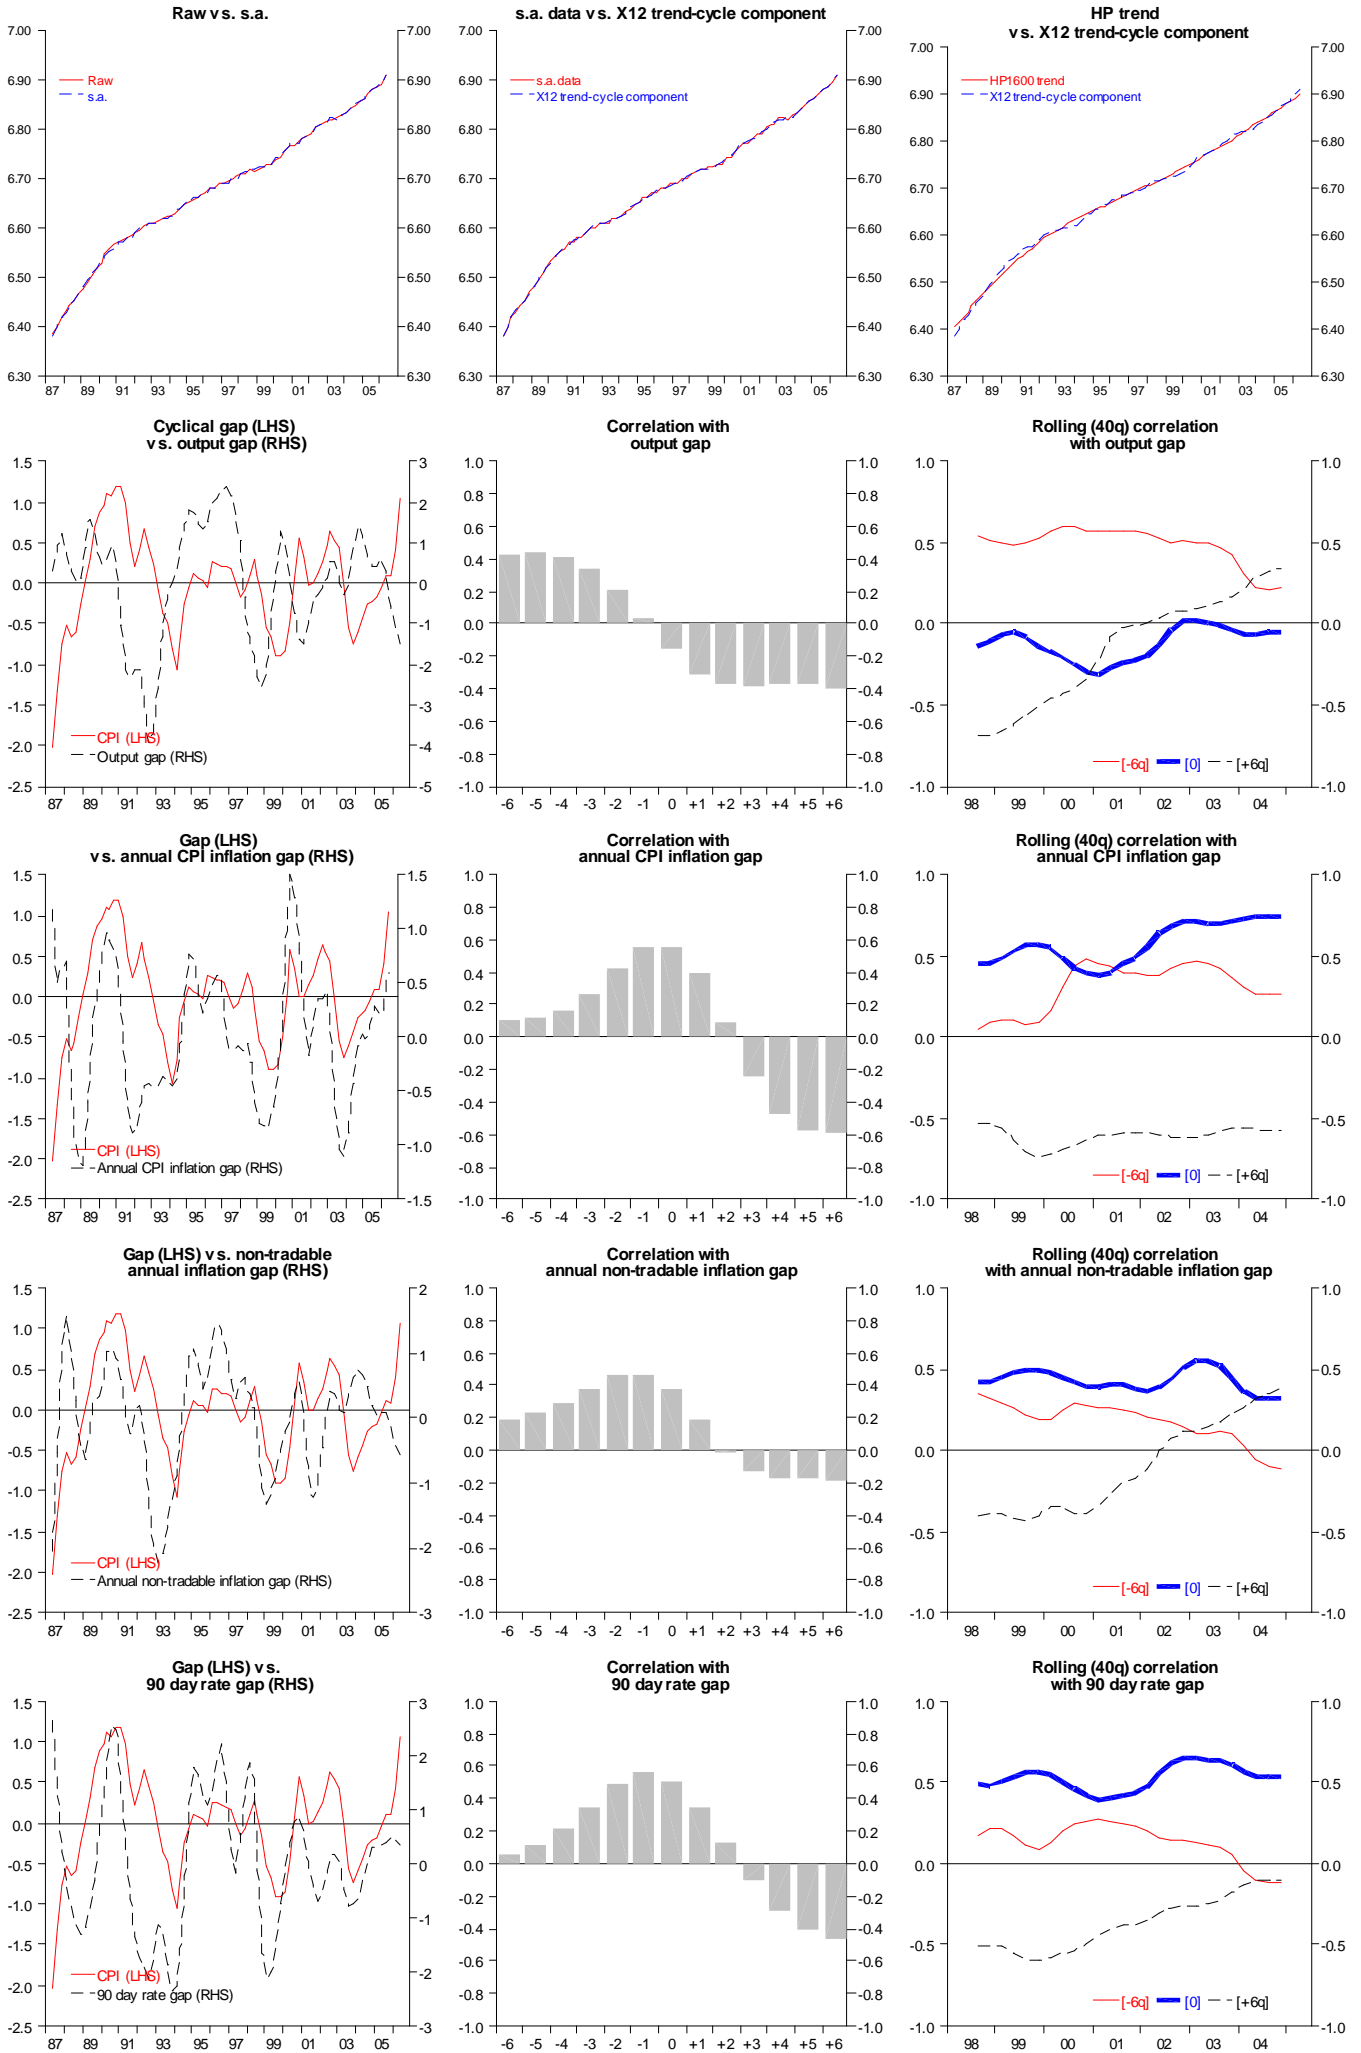

Log CPI index ex GST (HP filtered)

Log tradables price index (HP filtered)

Log non-tradables price index (HP filtered)

Log construction price index (HP filtered)

Log non-tradables ex construction price index (HPed)

Log QVNZ house prices (HP filtered)

Real NZ house price index (defl. by CPI) (HP filtered)

Log OTI import prices (HP filtered)

Log OTI export prices (HP filtered)

Log world commodity prices for NZ exports (SDRs) (HPed)