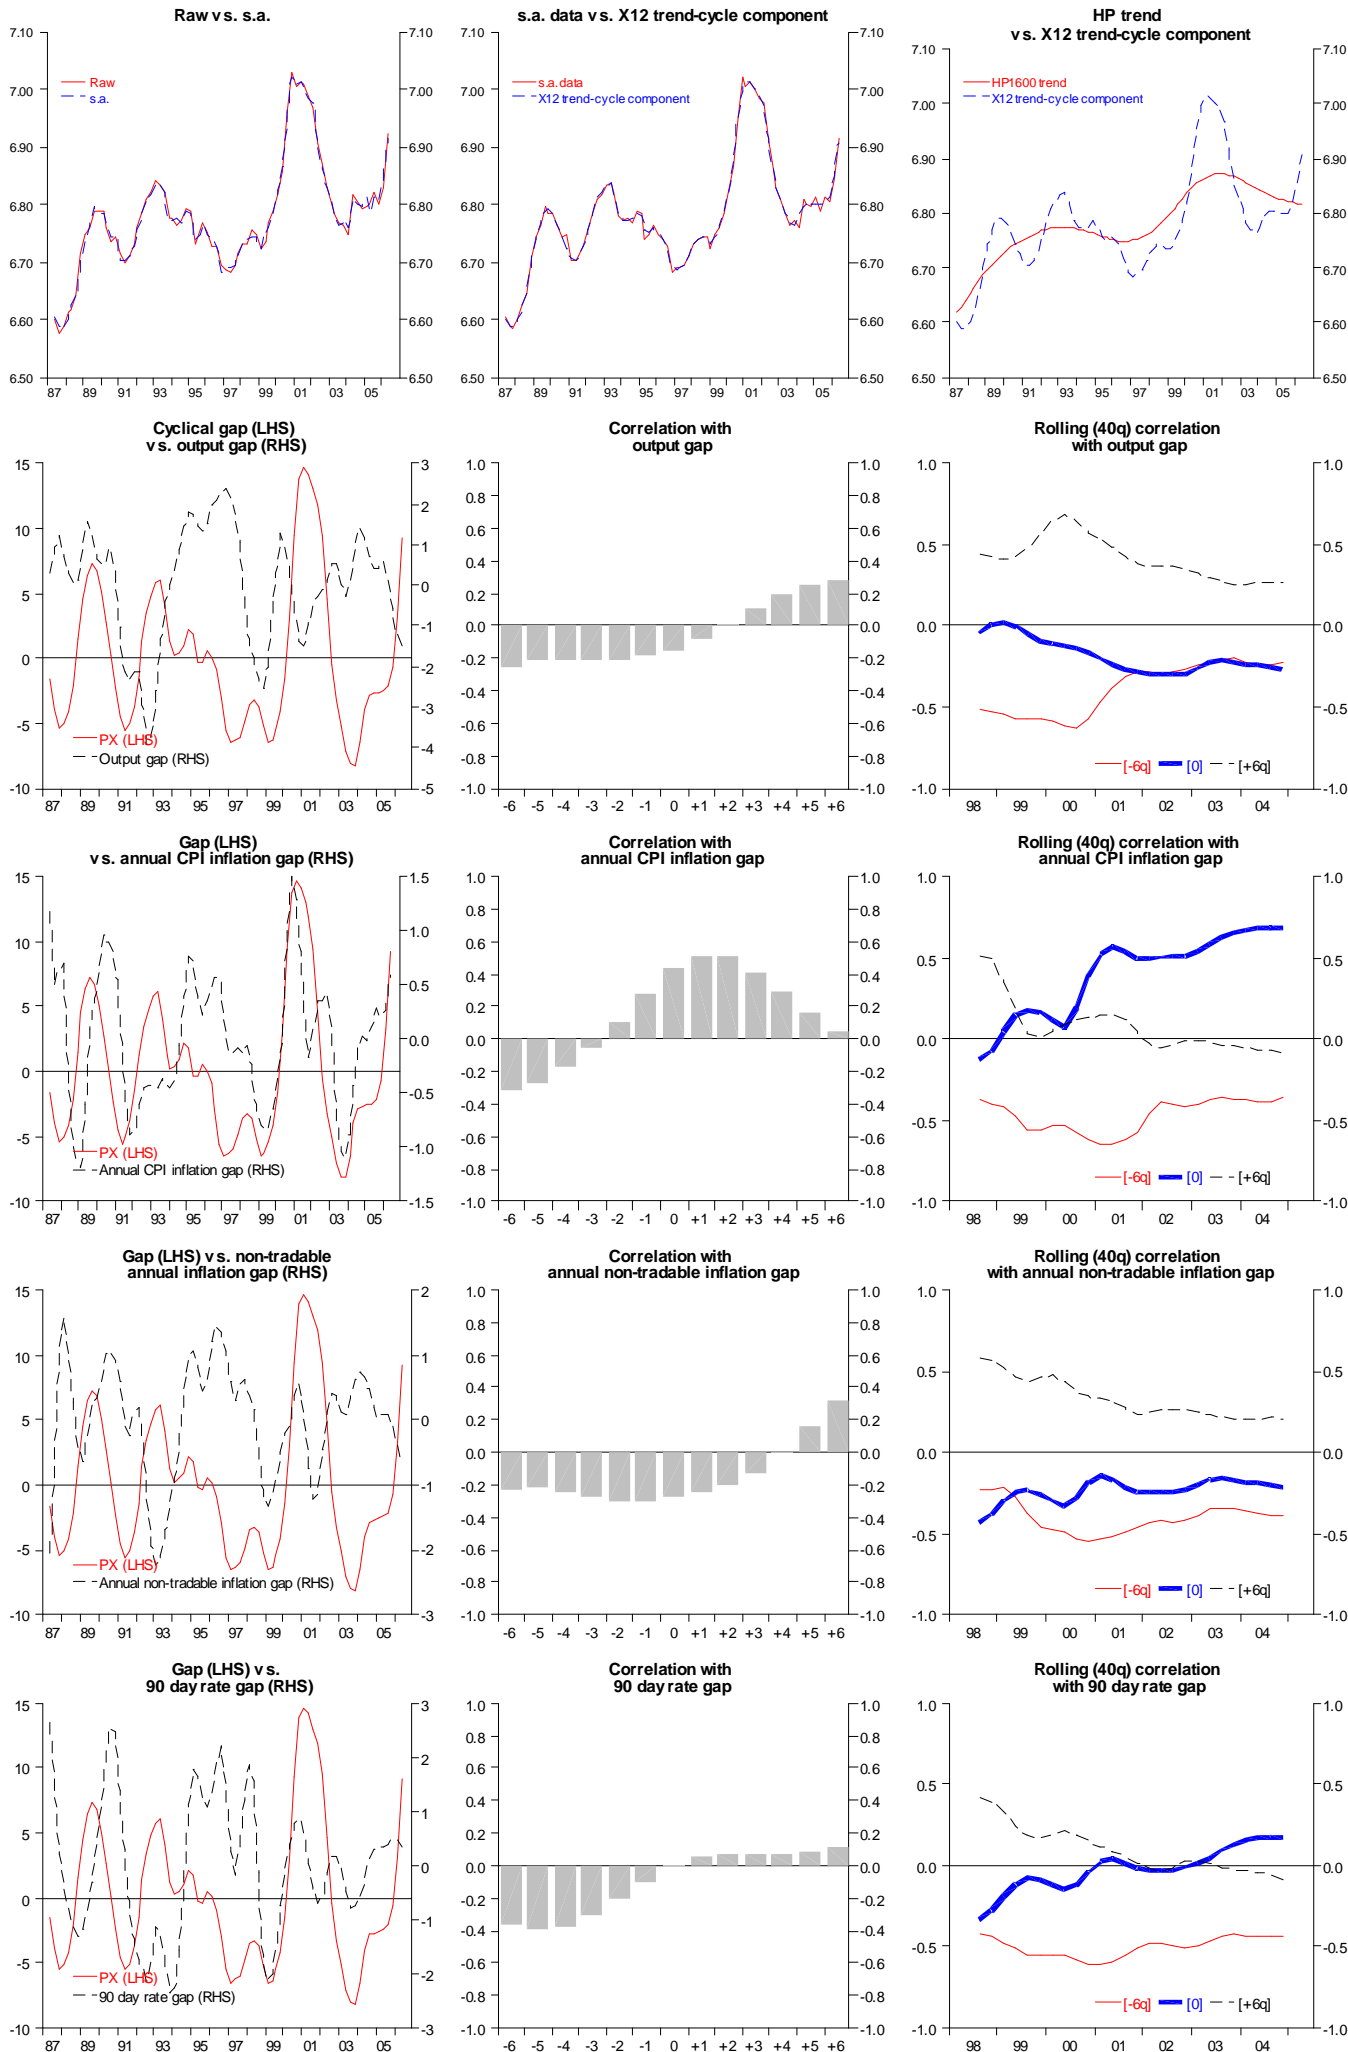

Log CPI index ex GST (HP filtered)

Log tradables price index (HP filtered)

Log non-tradables price index (HP filtered)

Log construction price index (HP filtered)

Log non-tradables ex construction price index (HPed)

Log QVNZ house prices (HP filtered)

Real NZ house price index (defl. by CPI) (HP filtered)

Log OTI import prices (HP filtered)

Log OTI export prices (HP filtered)

Log world commodity prices for NZ exports (SDRs) (HPed)