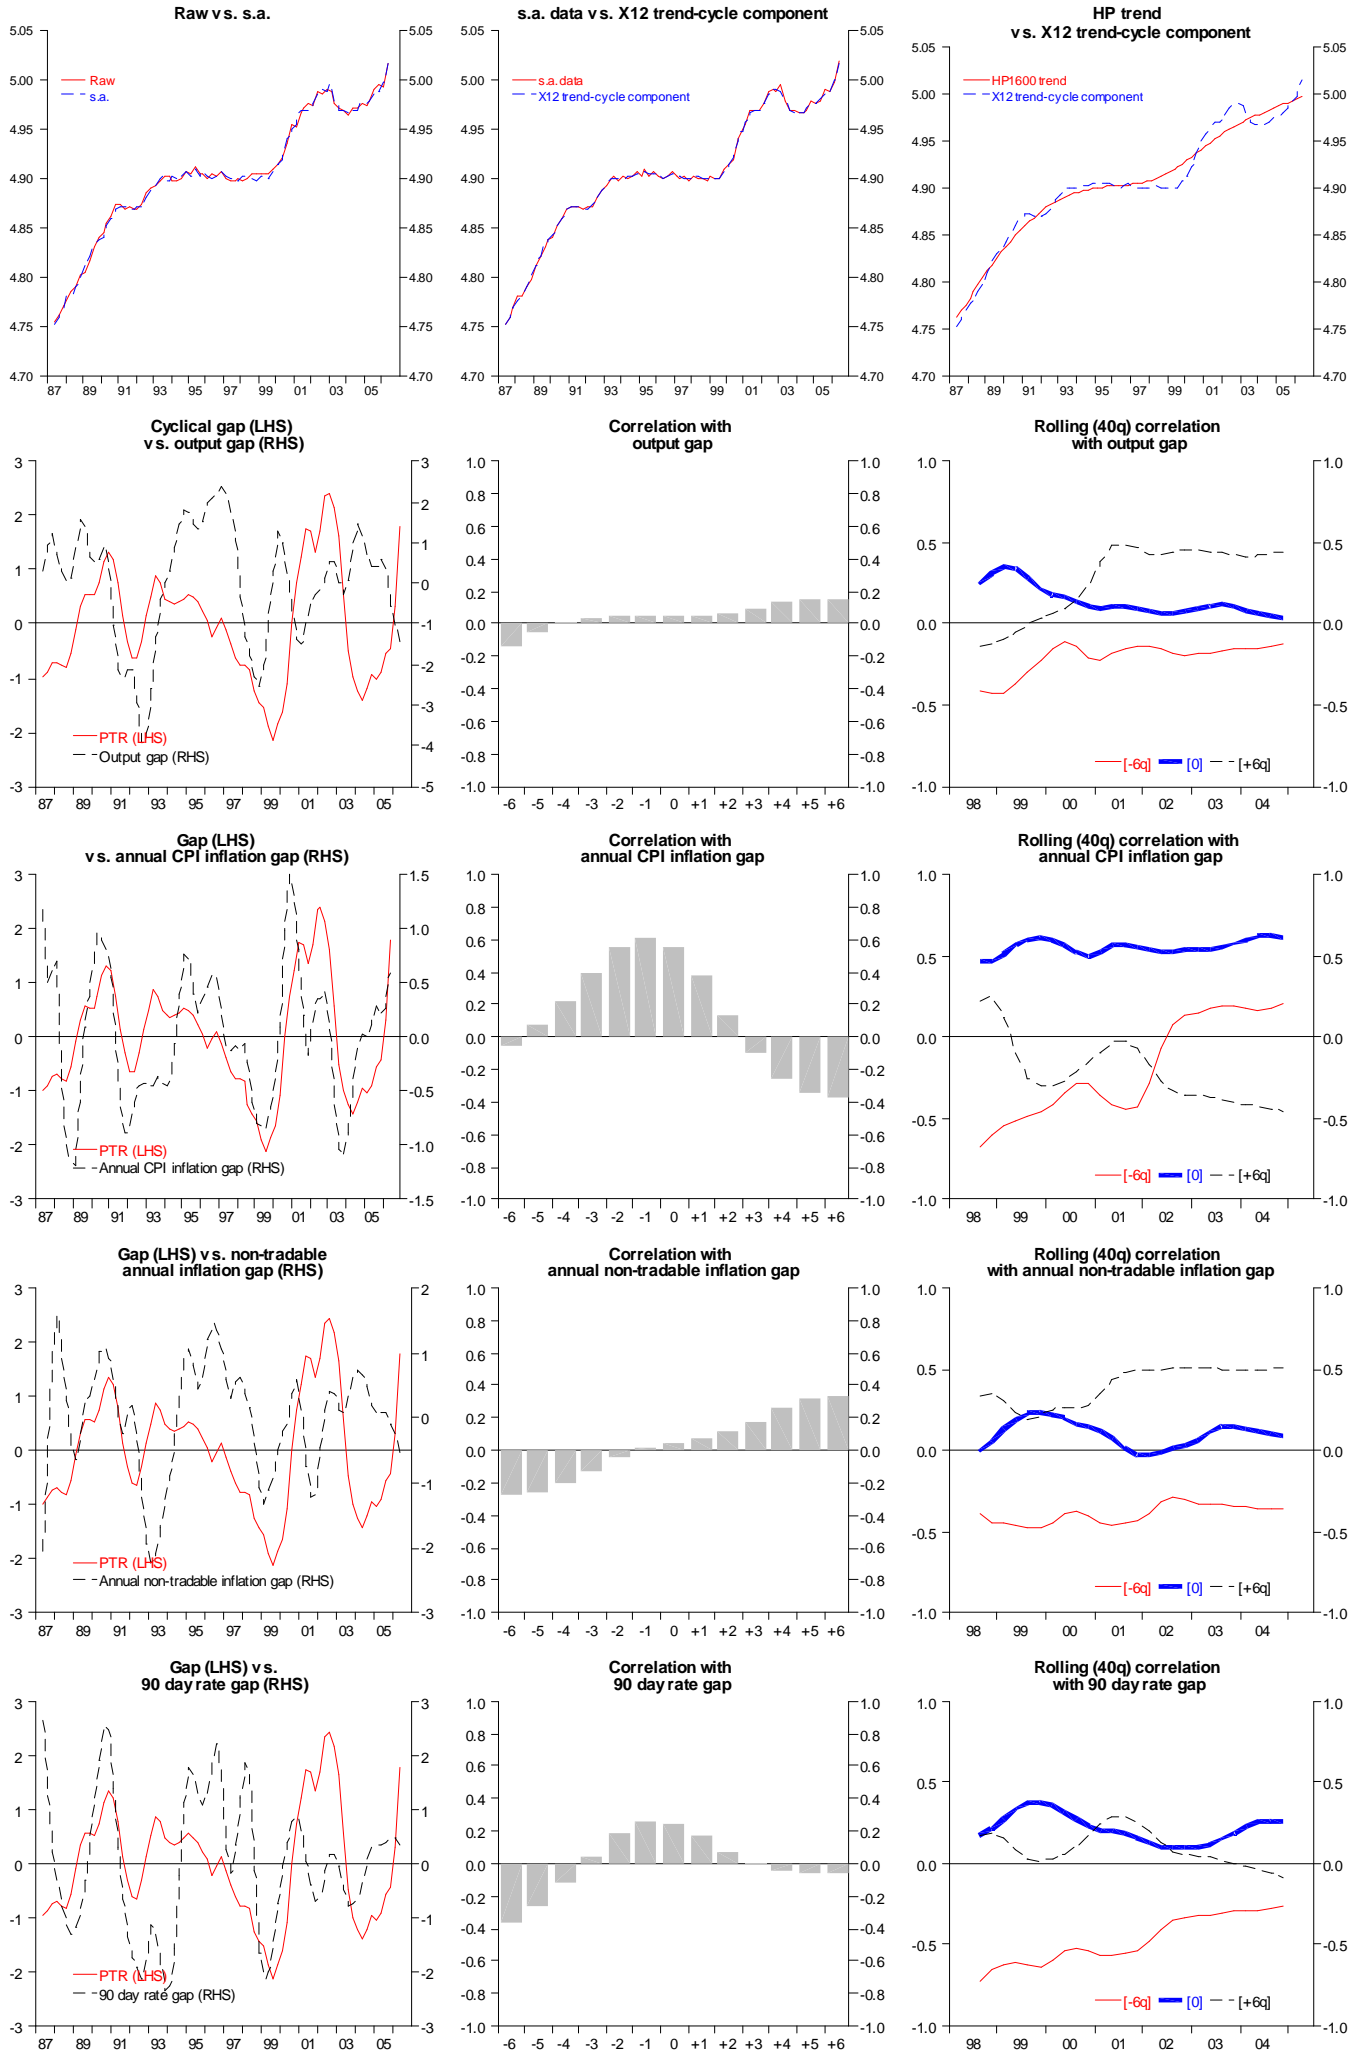

Log CPI index ex GST (HP filtered)

Log tradables price index (HP filtered)

Log non-tradables price index (HP filtered)

Log construction price index (HP filtered)

Log non-tradables ex construction price index (HPed)

Log QVNZ house prices (HP filtered)

Real NZ house price index (defl. by CPI) (HP filtered)

Log OTI import prices (HP filtered)

Log OTI export prices (HP filtered)

Log world commodity prices for NZ exports (SDRs) (HPed)