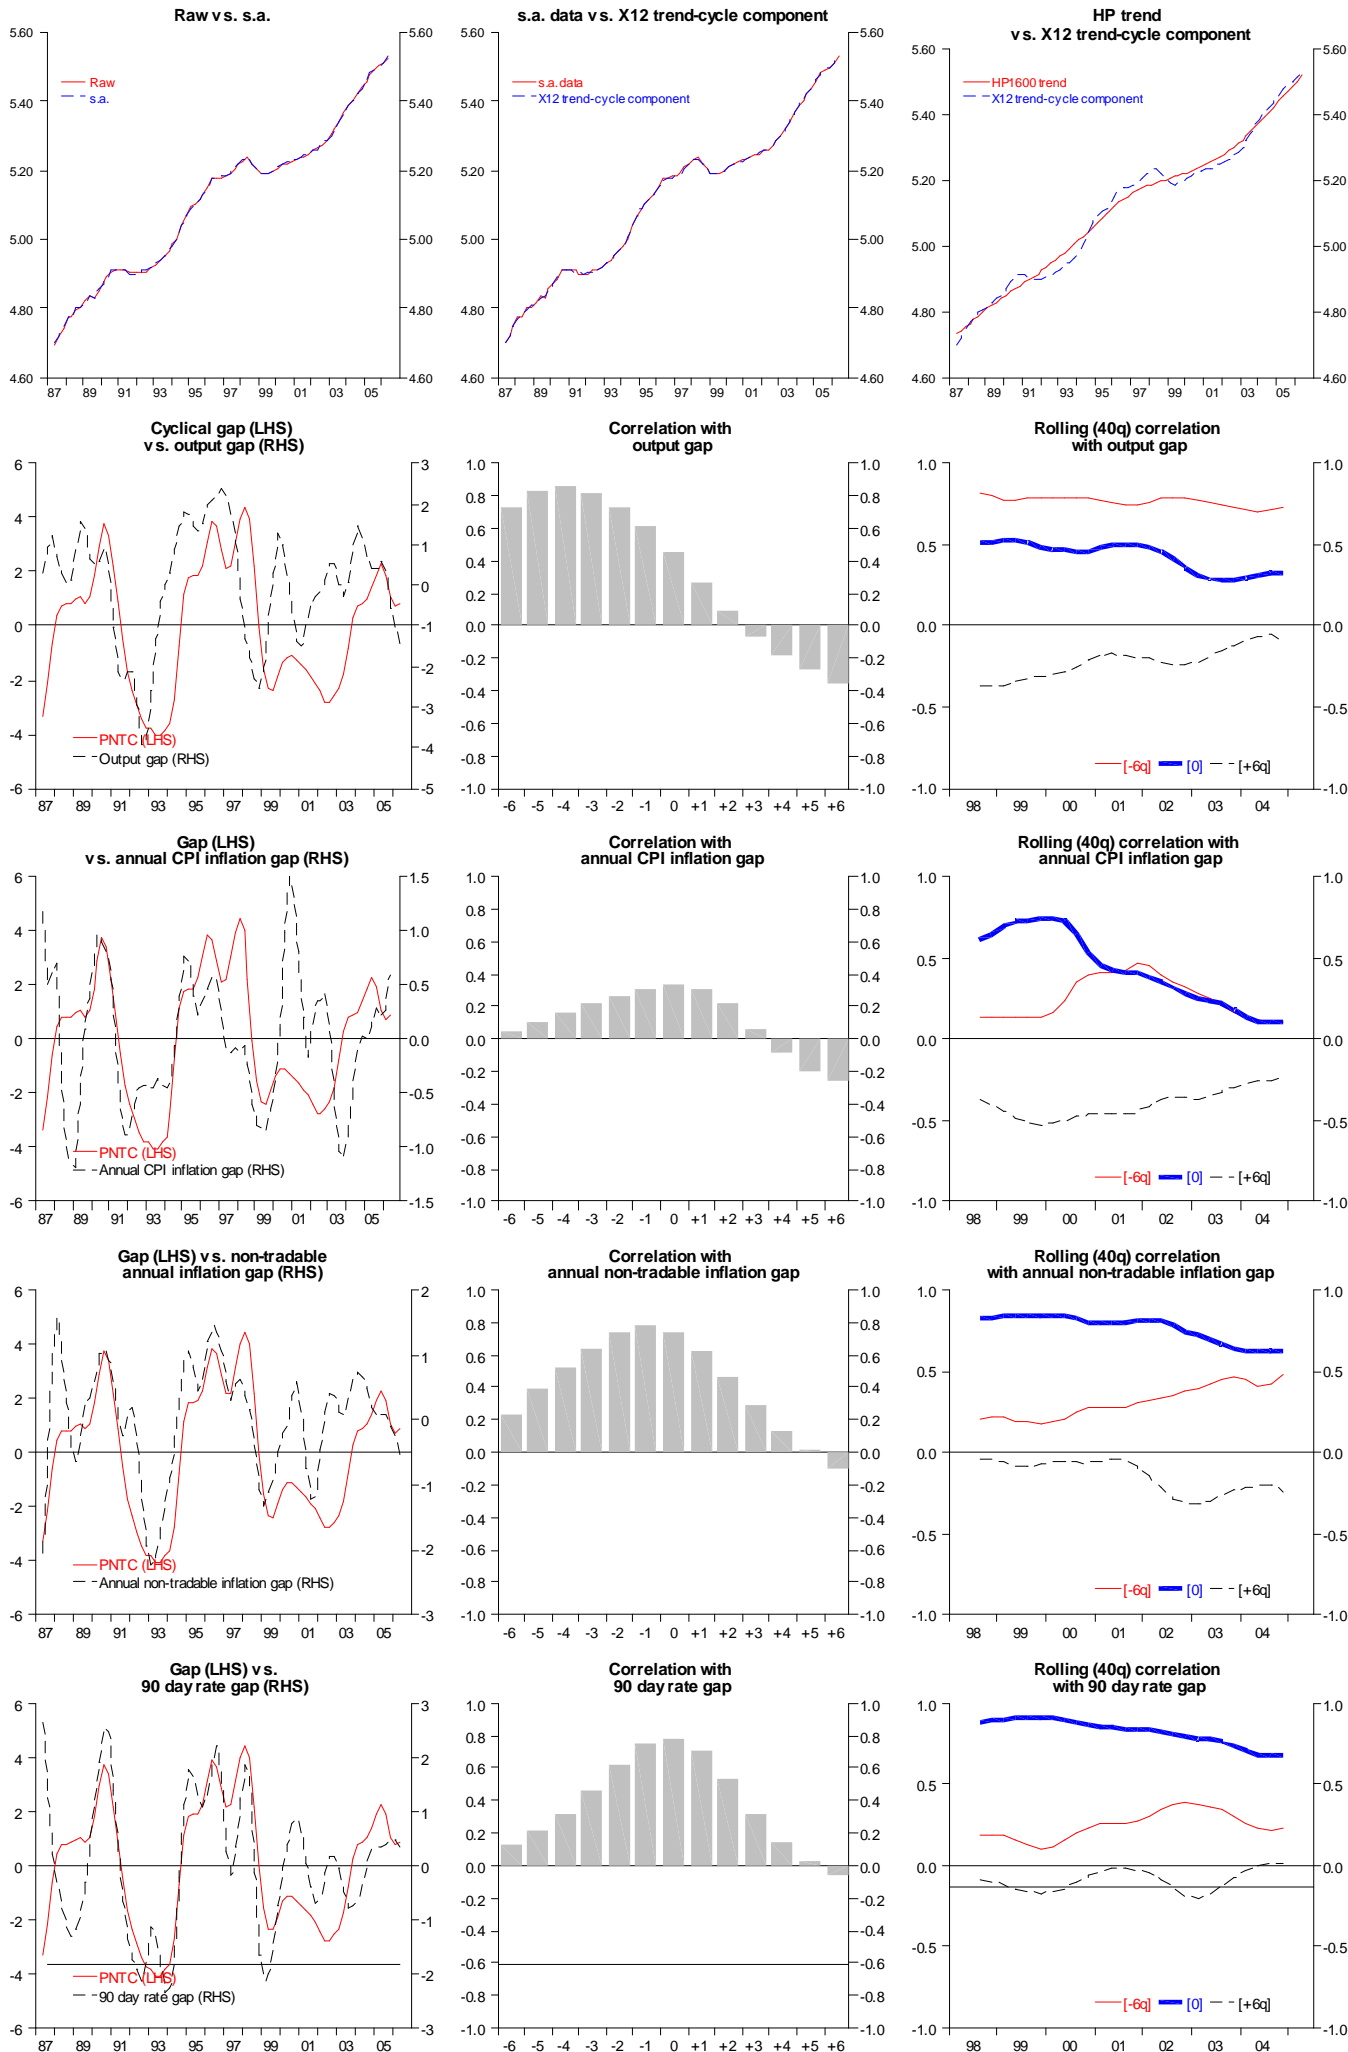

Log CPI index ex GST (HP filtered)

Log tradables price index (HP filtered)

Log non-tradables price index (HP filtered)

Log construction price index (HP filtered)

Log non-tradables ex construction price index (HPed)

Log QVNZ house prices (HP filtered)

Real NZ house price index (defl. by CPI) (HP filtered)

Log OTI import prices (HP filtered)

Log OTI export prices (HP filtered)

Log world commodity prices for NZ exports (SDRs) (HPed)