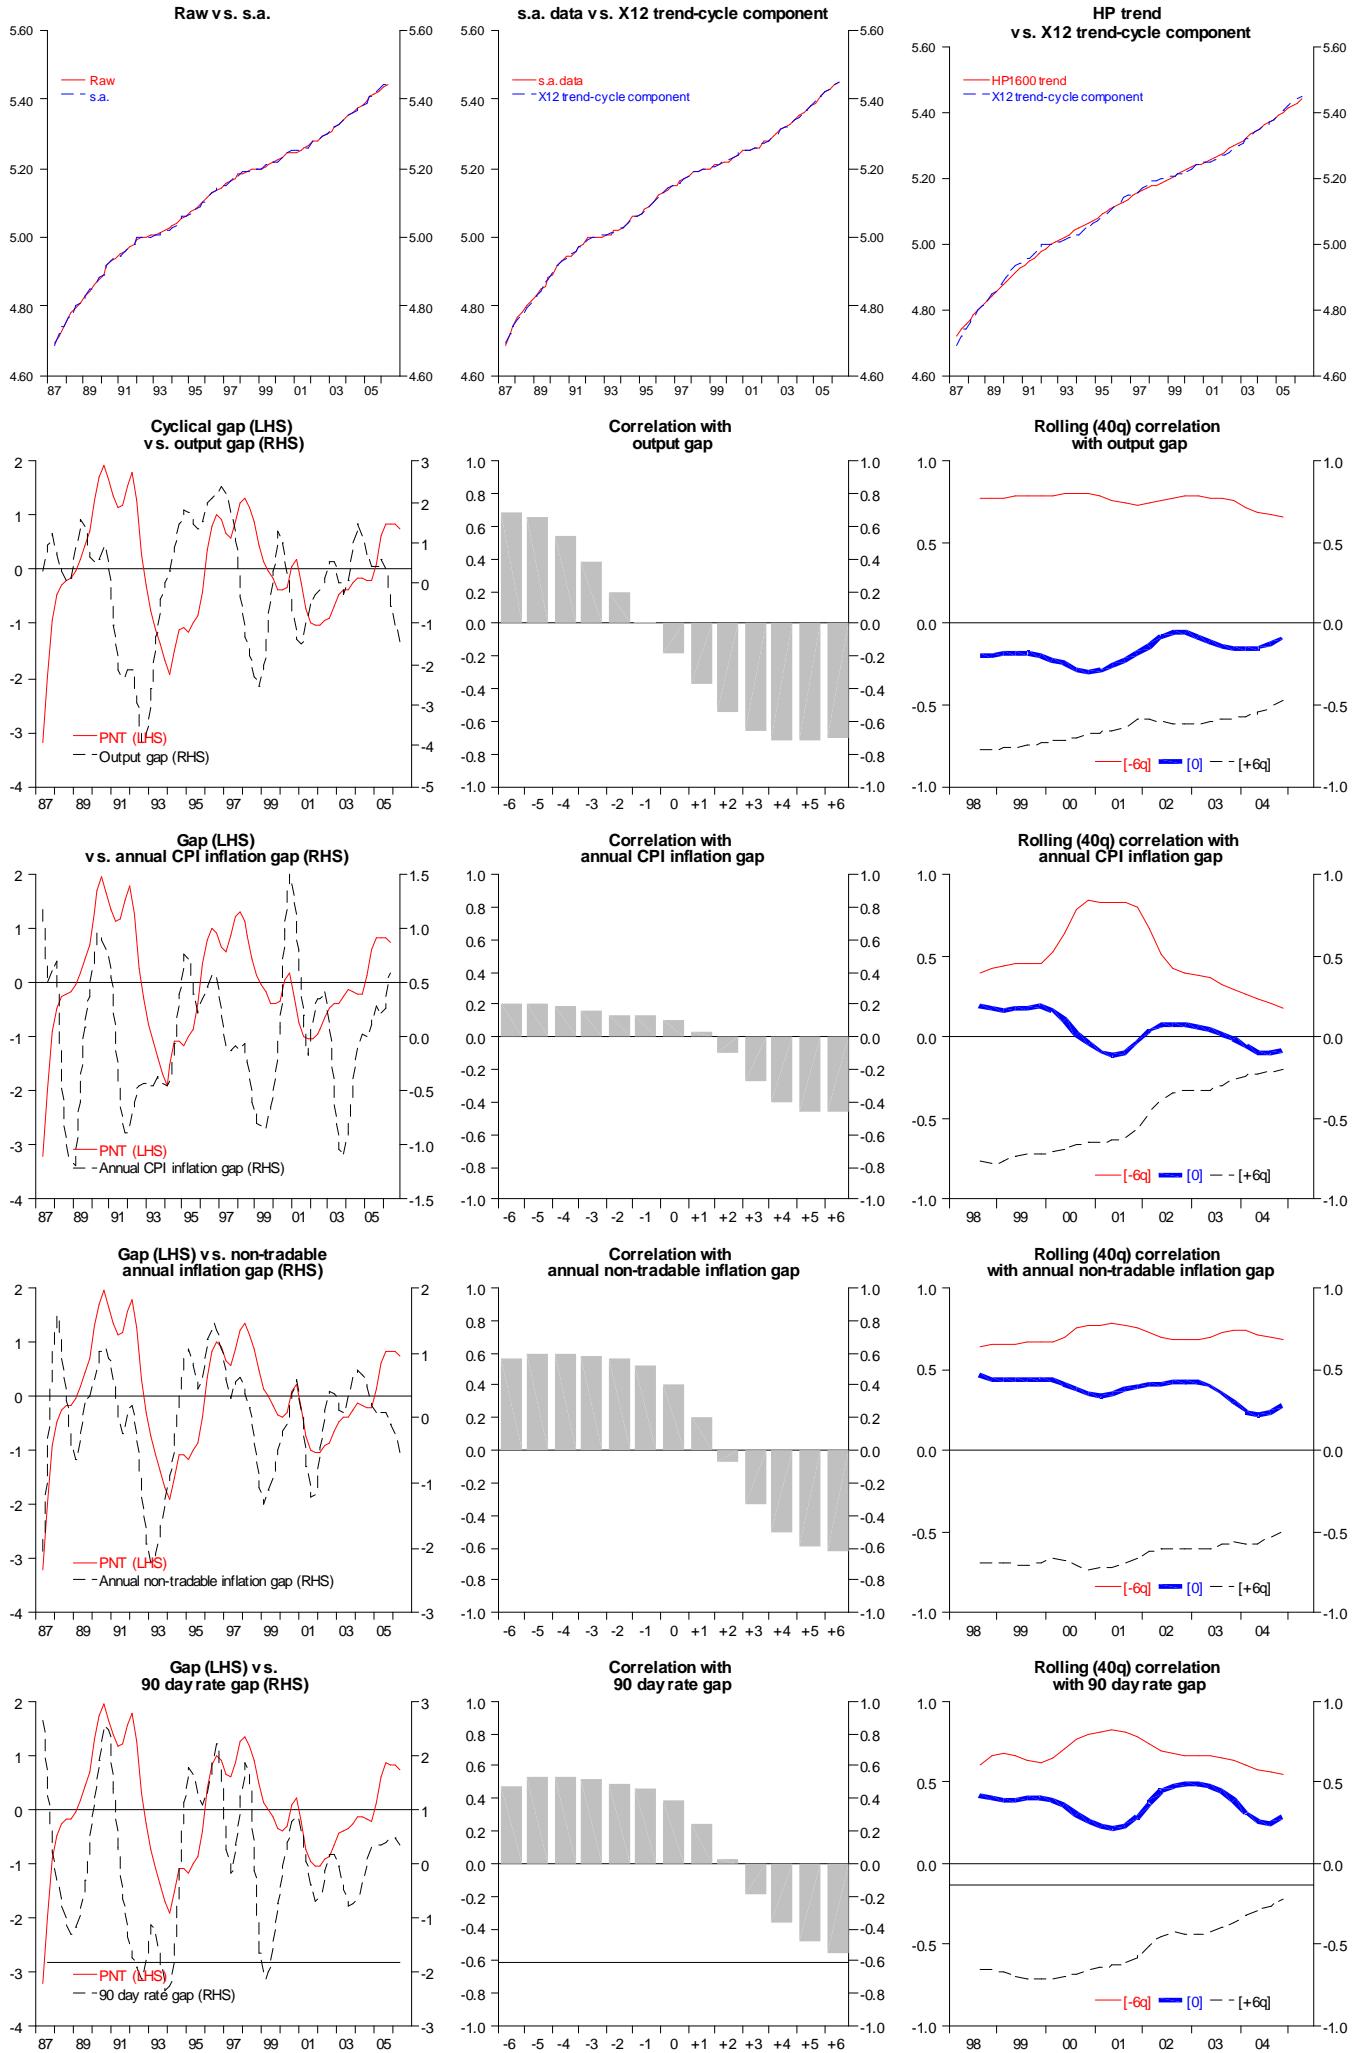

Log CPI index ex GST (HP filtered)

Log tradables price index (HP filtered)

Log non-tradables price index (HP filtered)

Log construction price index (HP filtered)

Log non-tradables ex construction price index (HPed)

Log QVNZ house prices (HP filtered)

Real NZ house price index (defl. by CPI) (HP filtered)

Log OTI import prices (HP filtered)

Log OTI export prices (HP filtered)

Log world commodity prices for NZ exports (SDRs) (HPed)