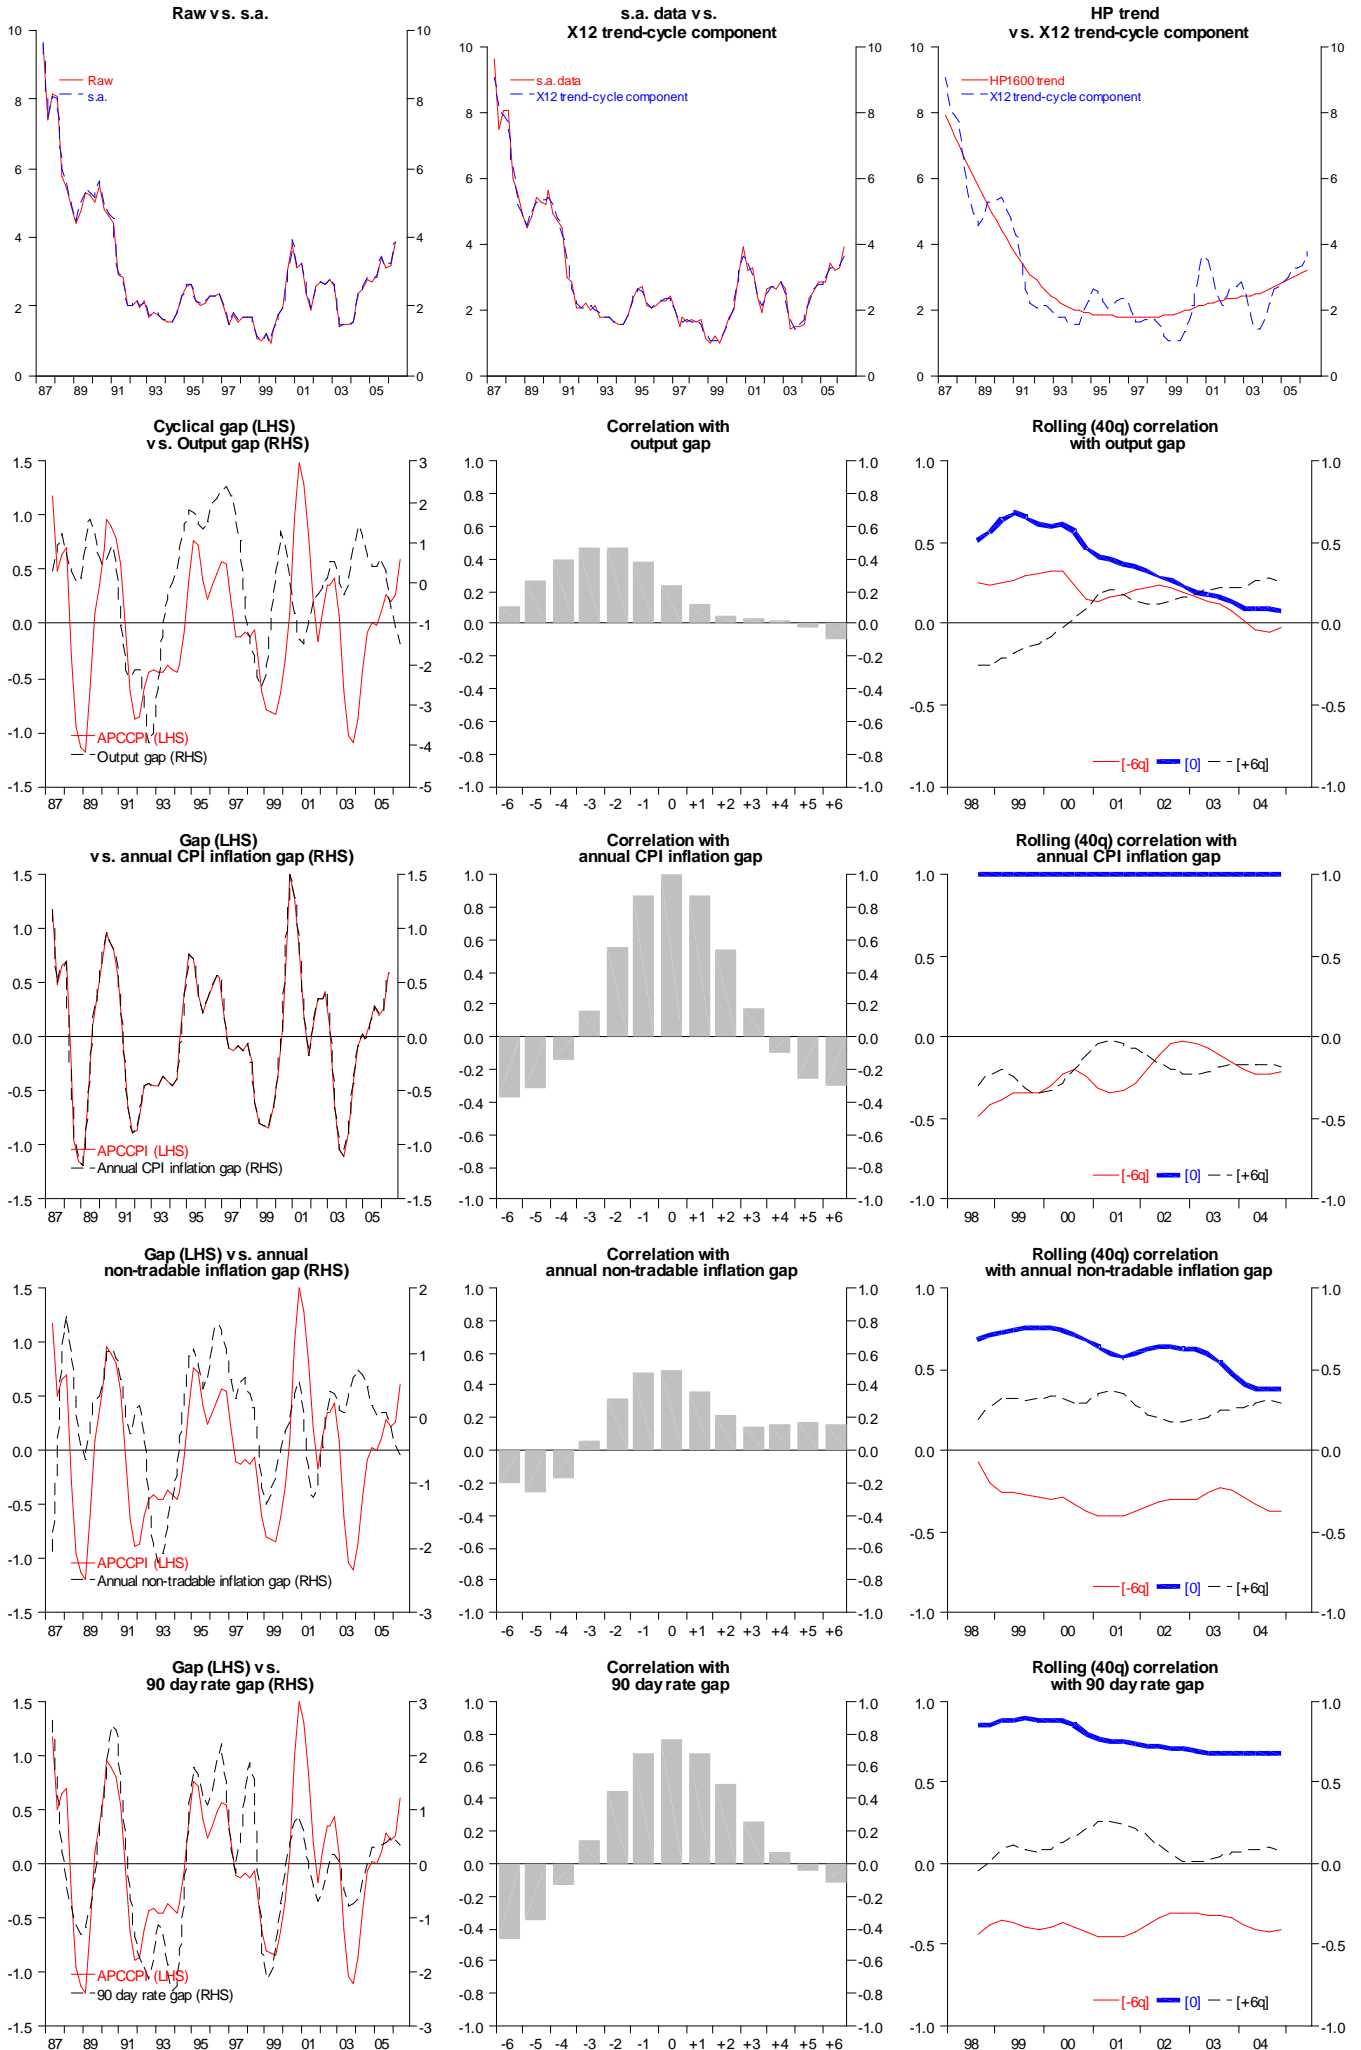

# APC CPI ex GST (HP filtered)