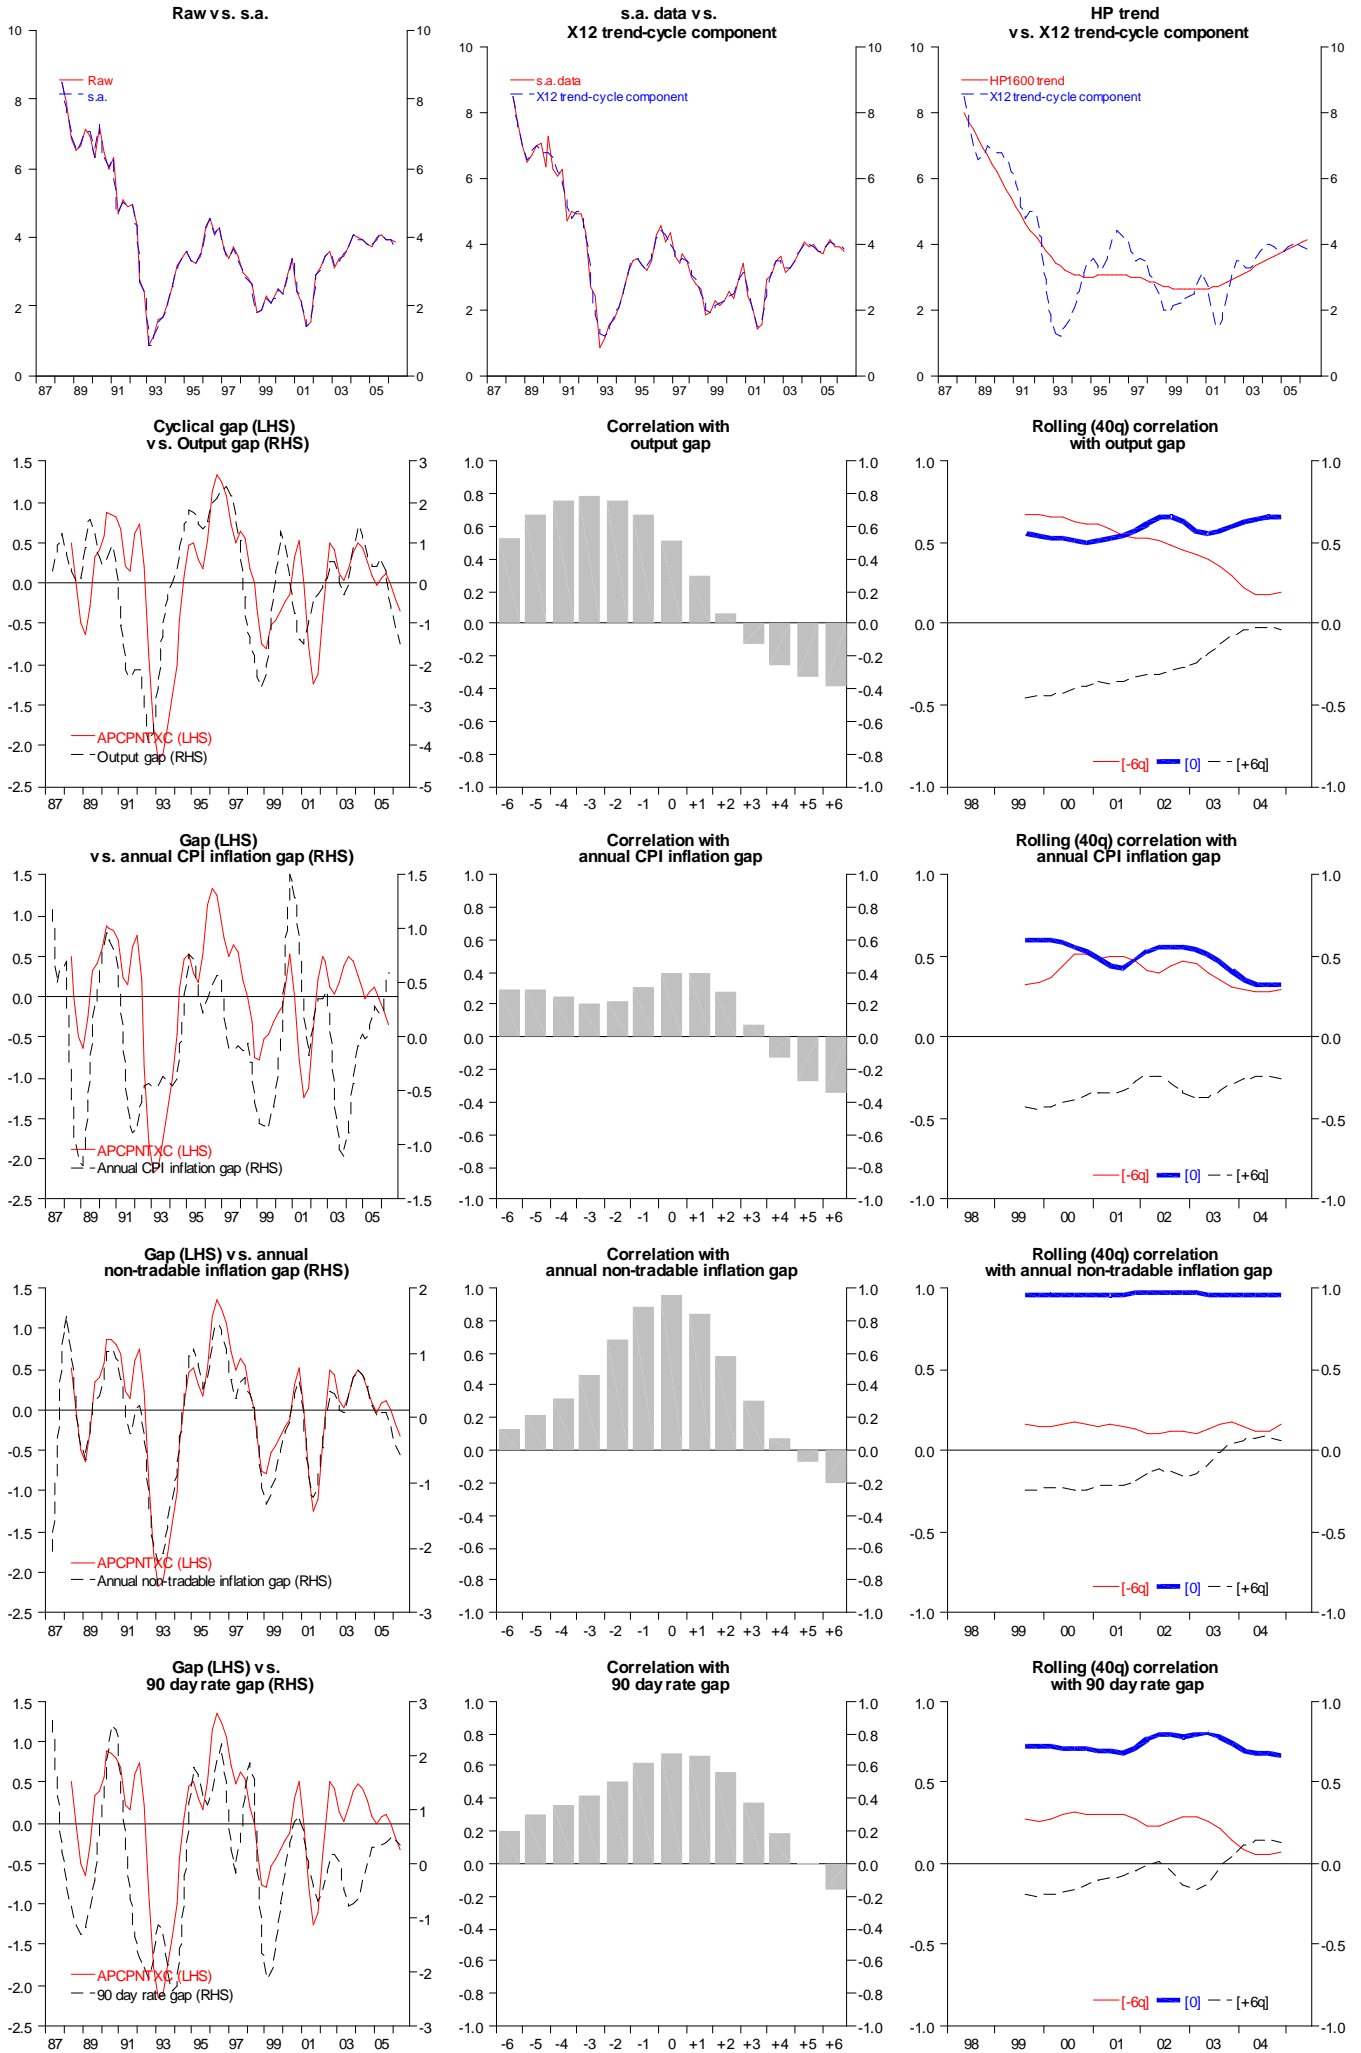

APC non-tradables ex construction price index (HPed)