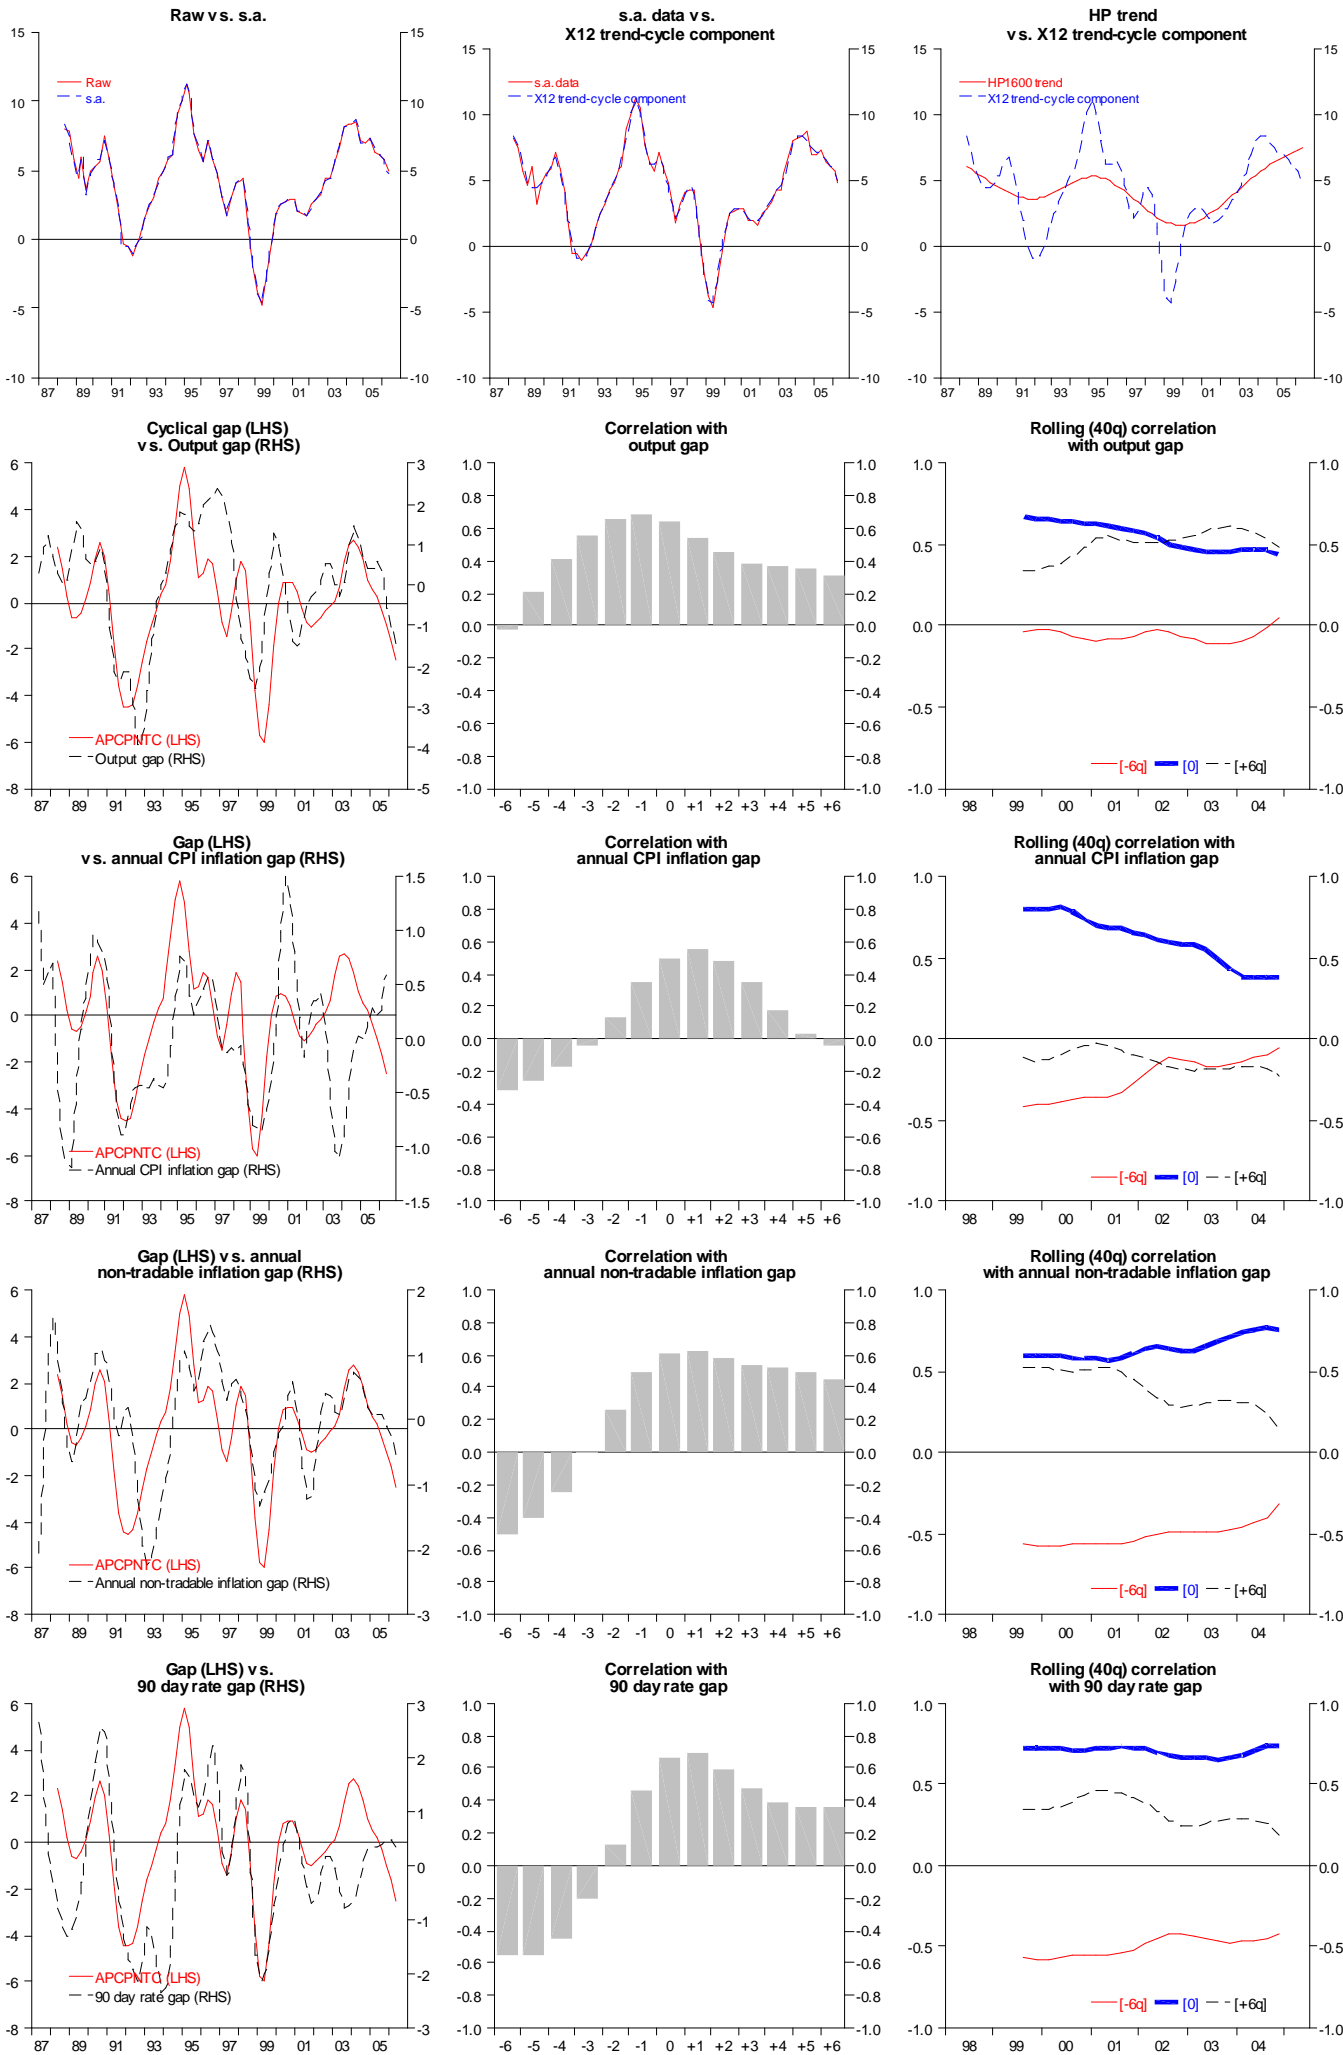

APC construction price index (HP filtered)