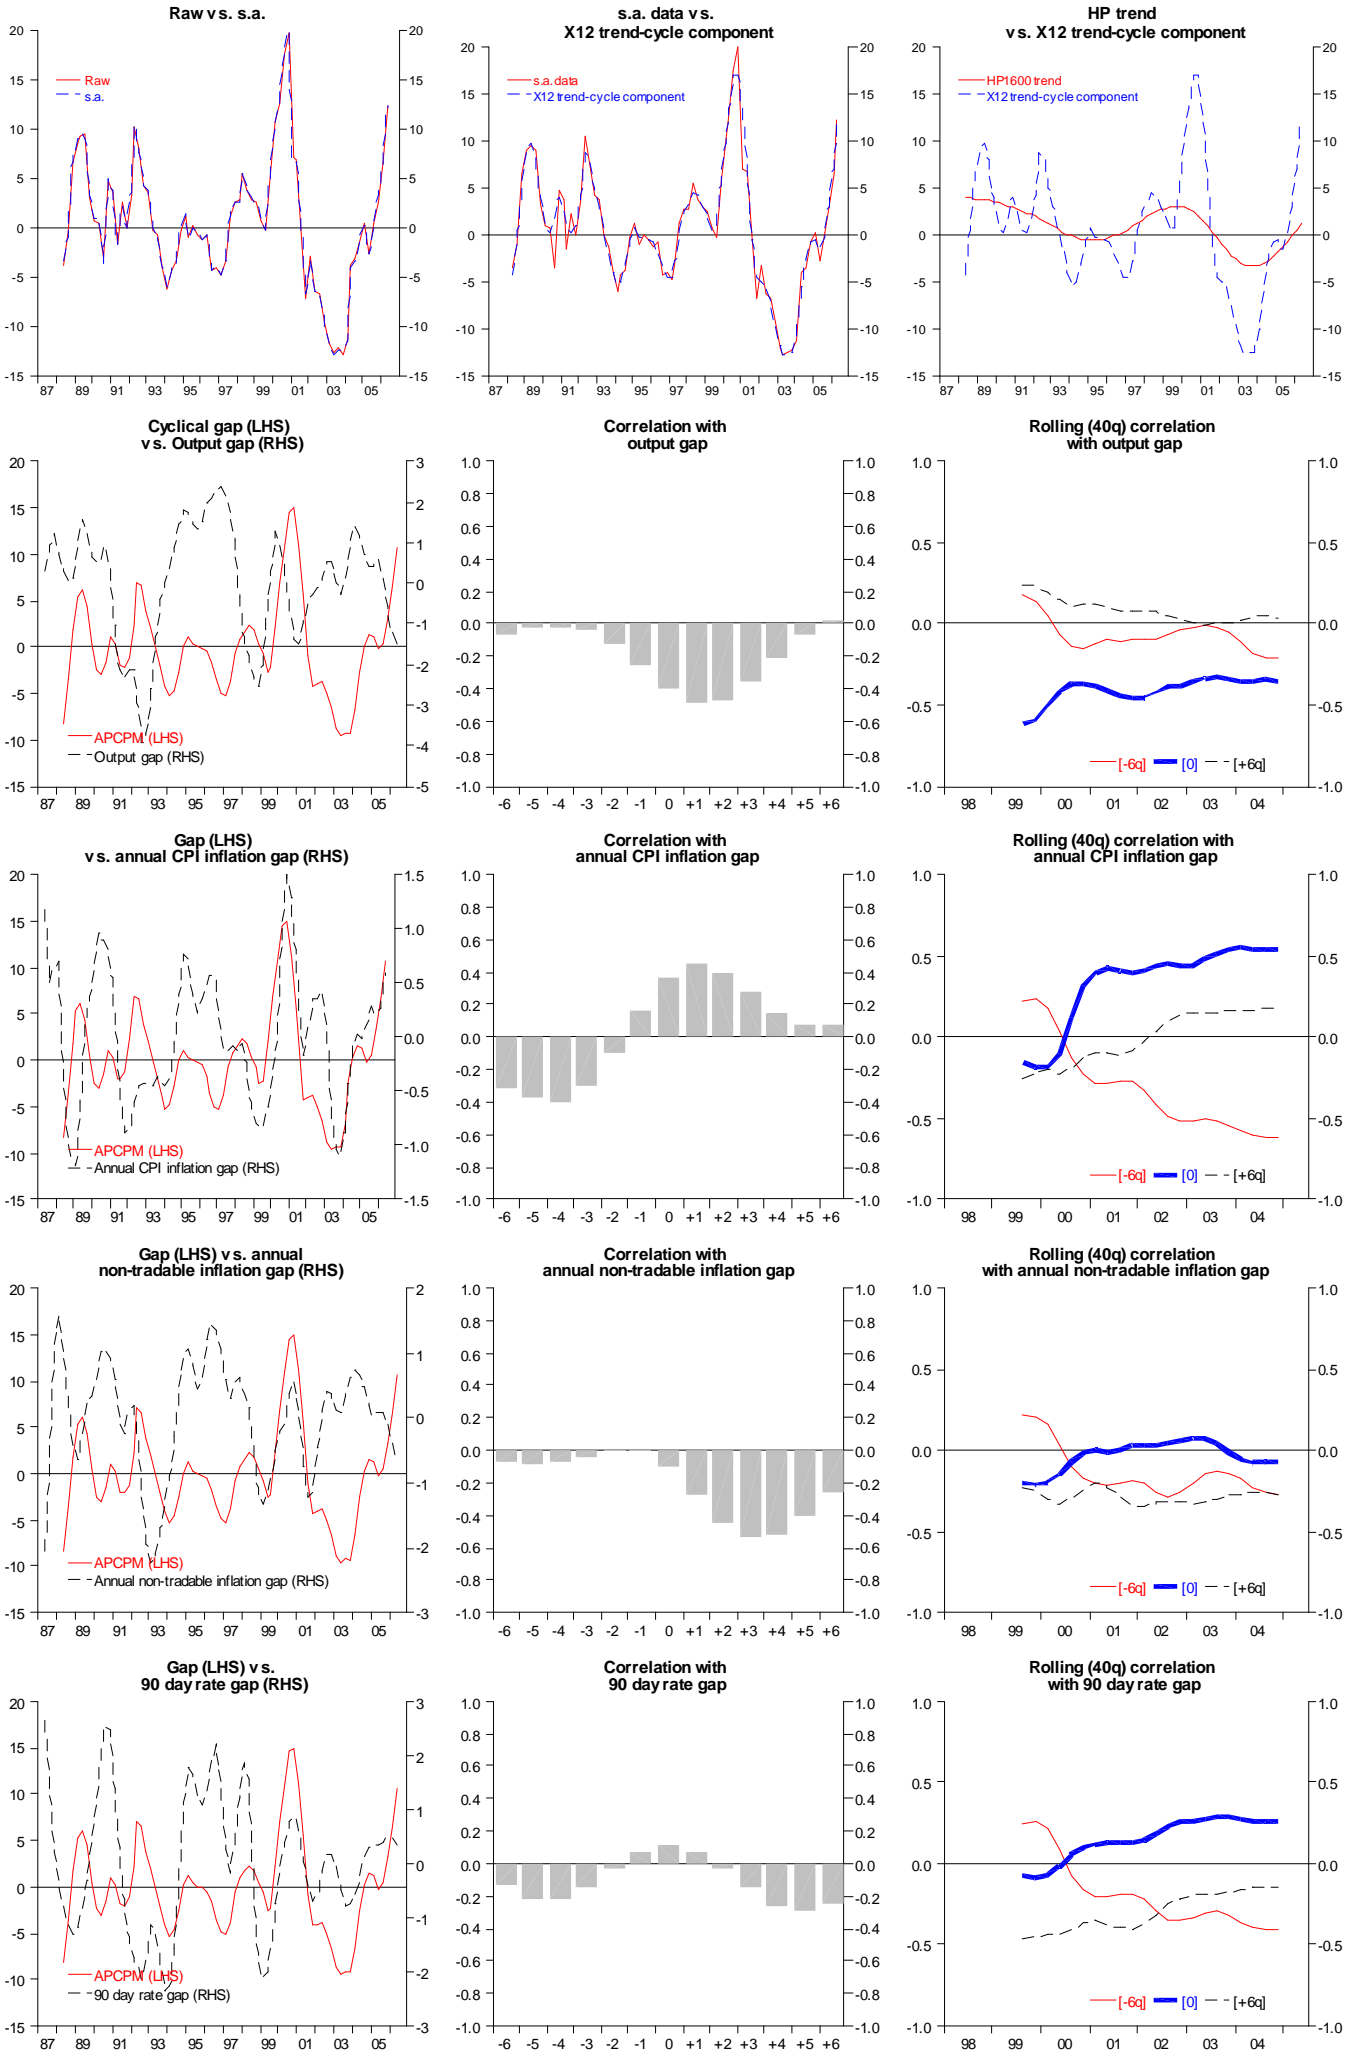

OTI import prices: APC (HP filtered)