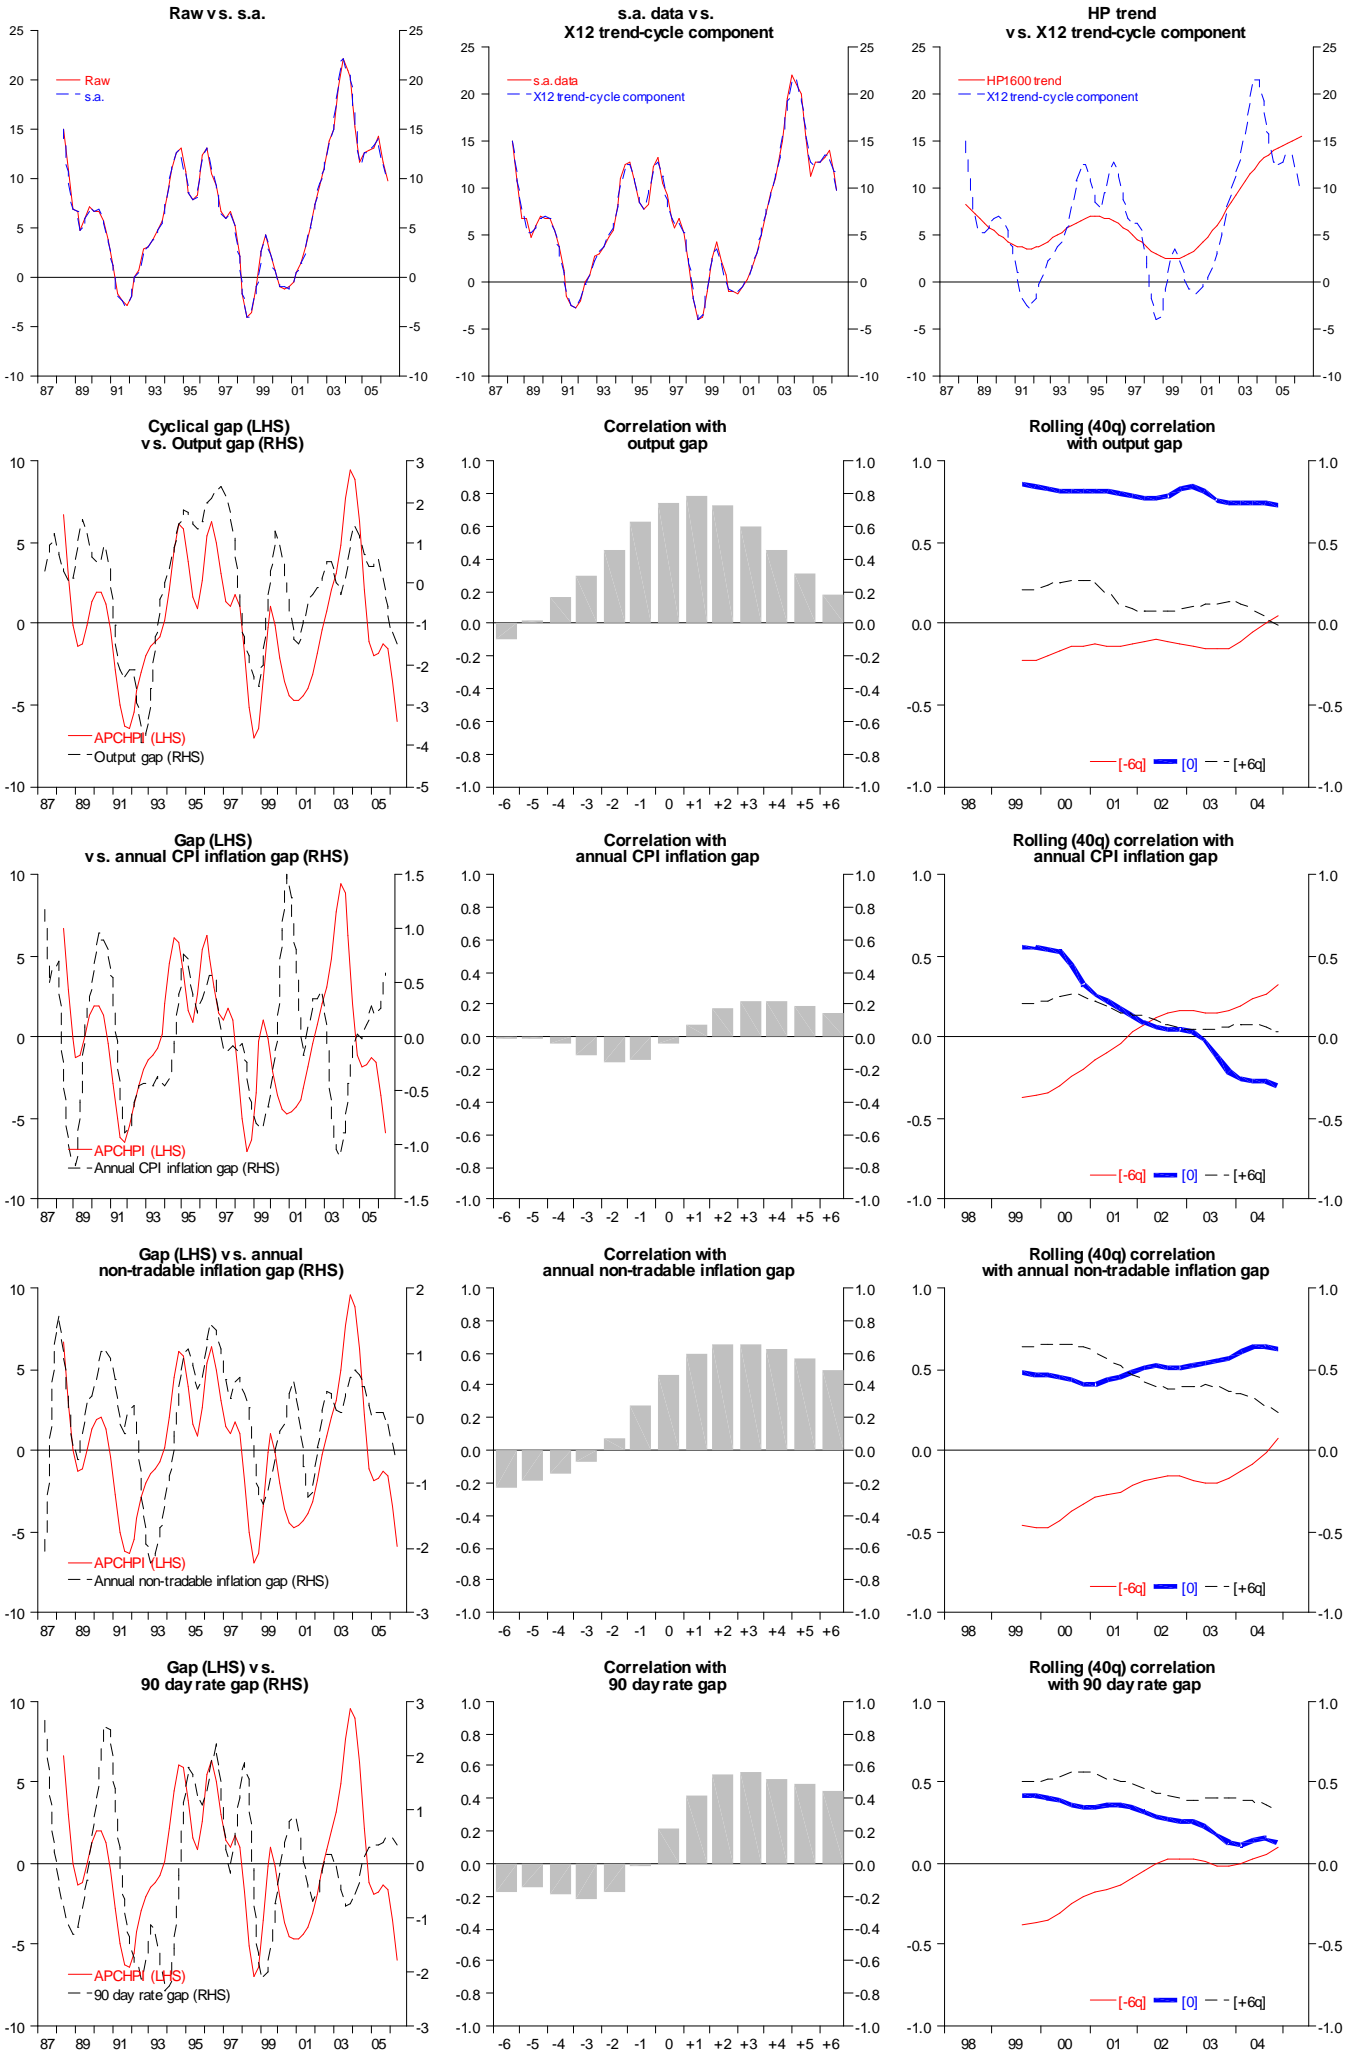

APC QVNZ house prices (HP filtered)