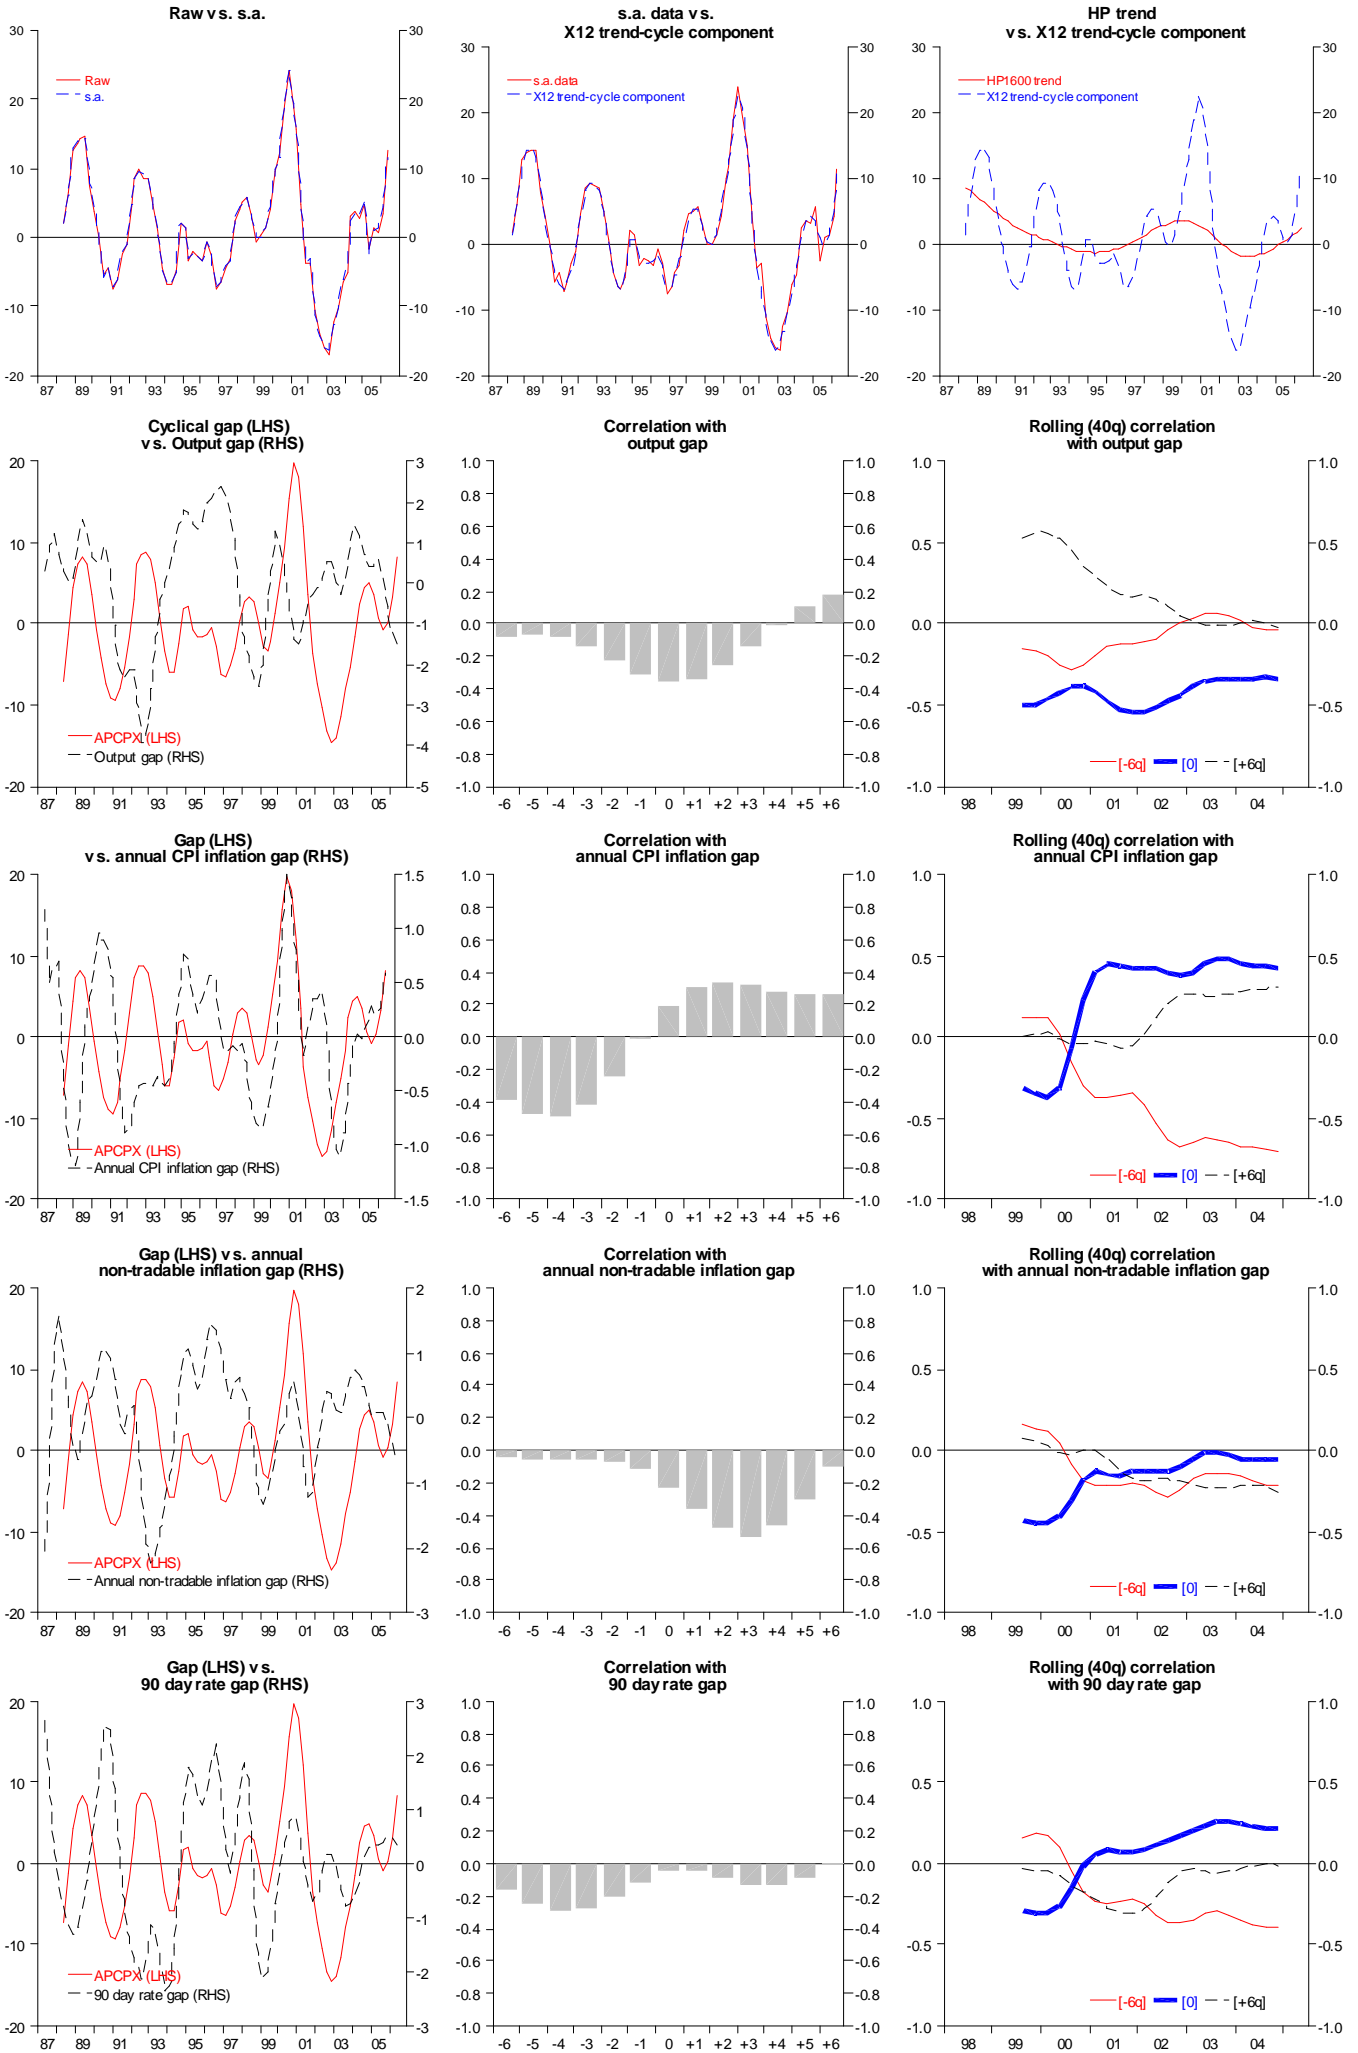

OTI export prices: APC (HP filtered)