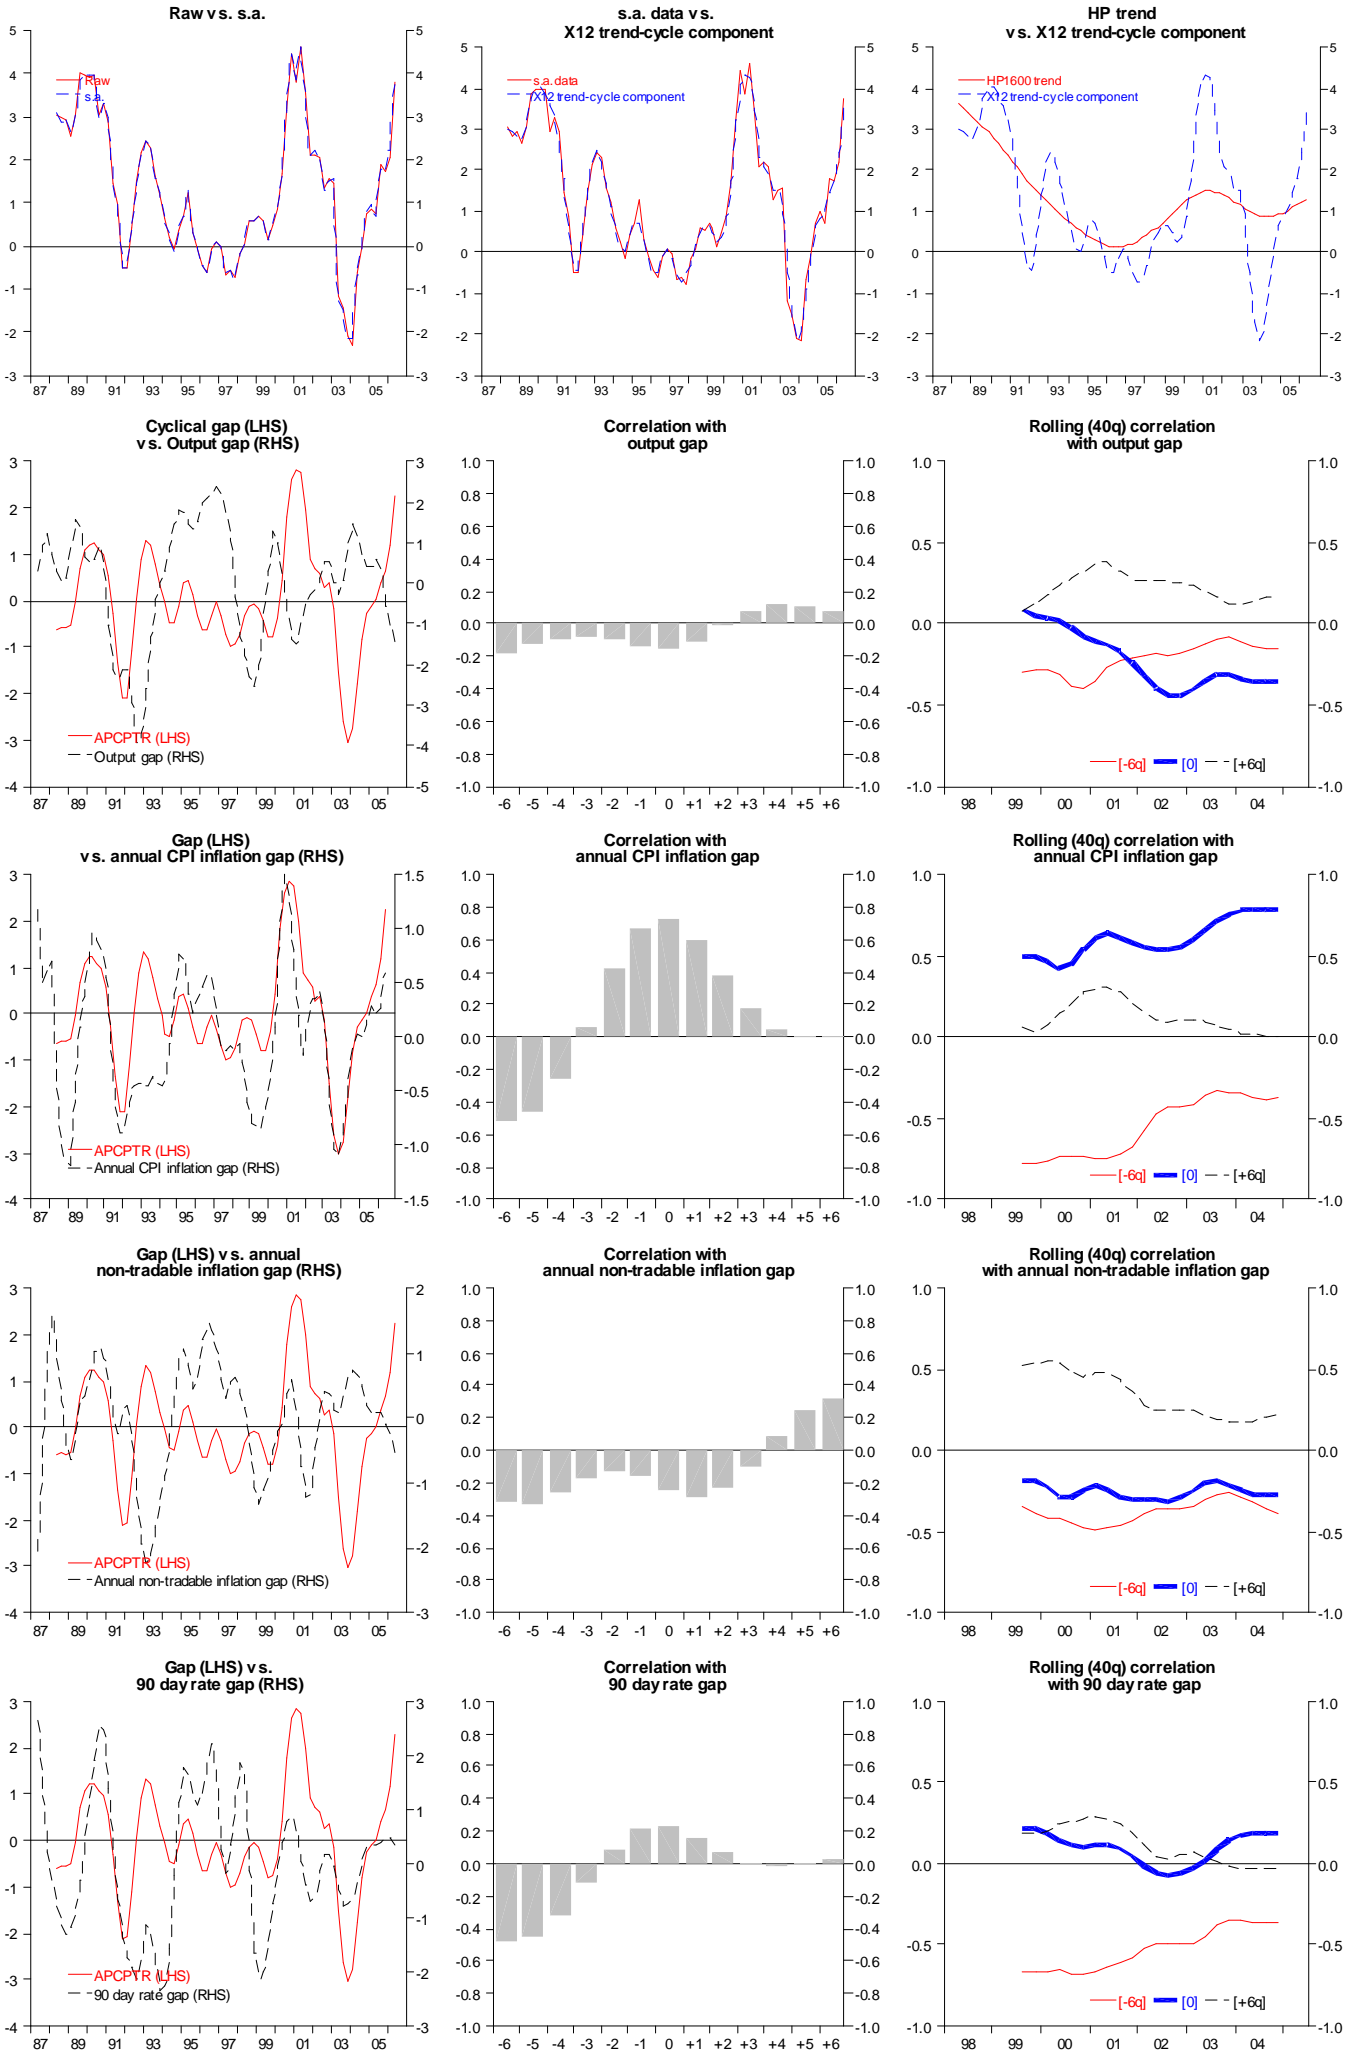

APC tradables price index (HP filtered)