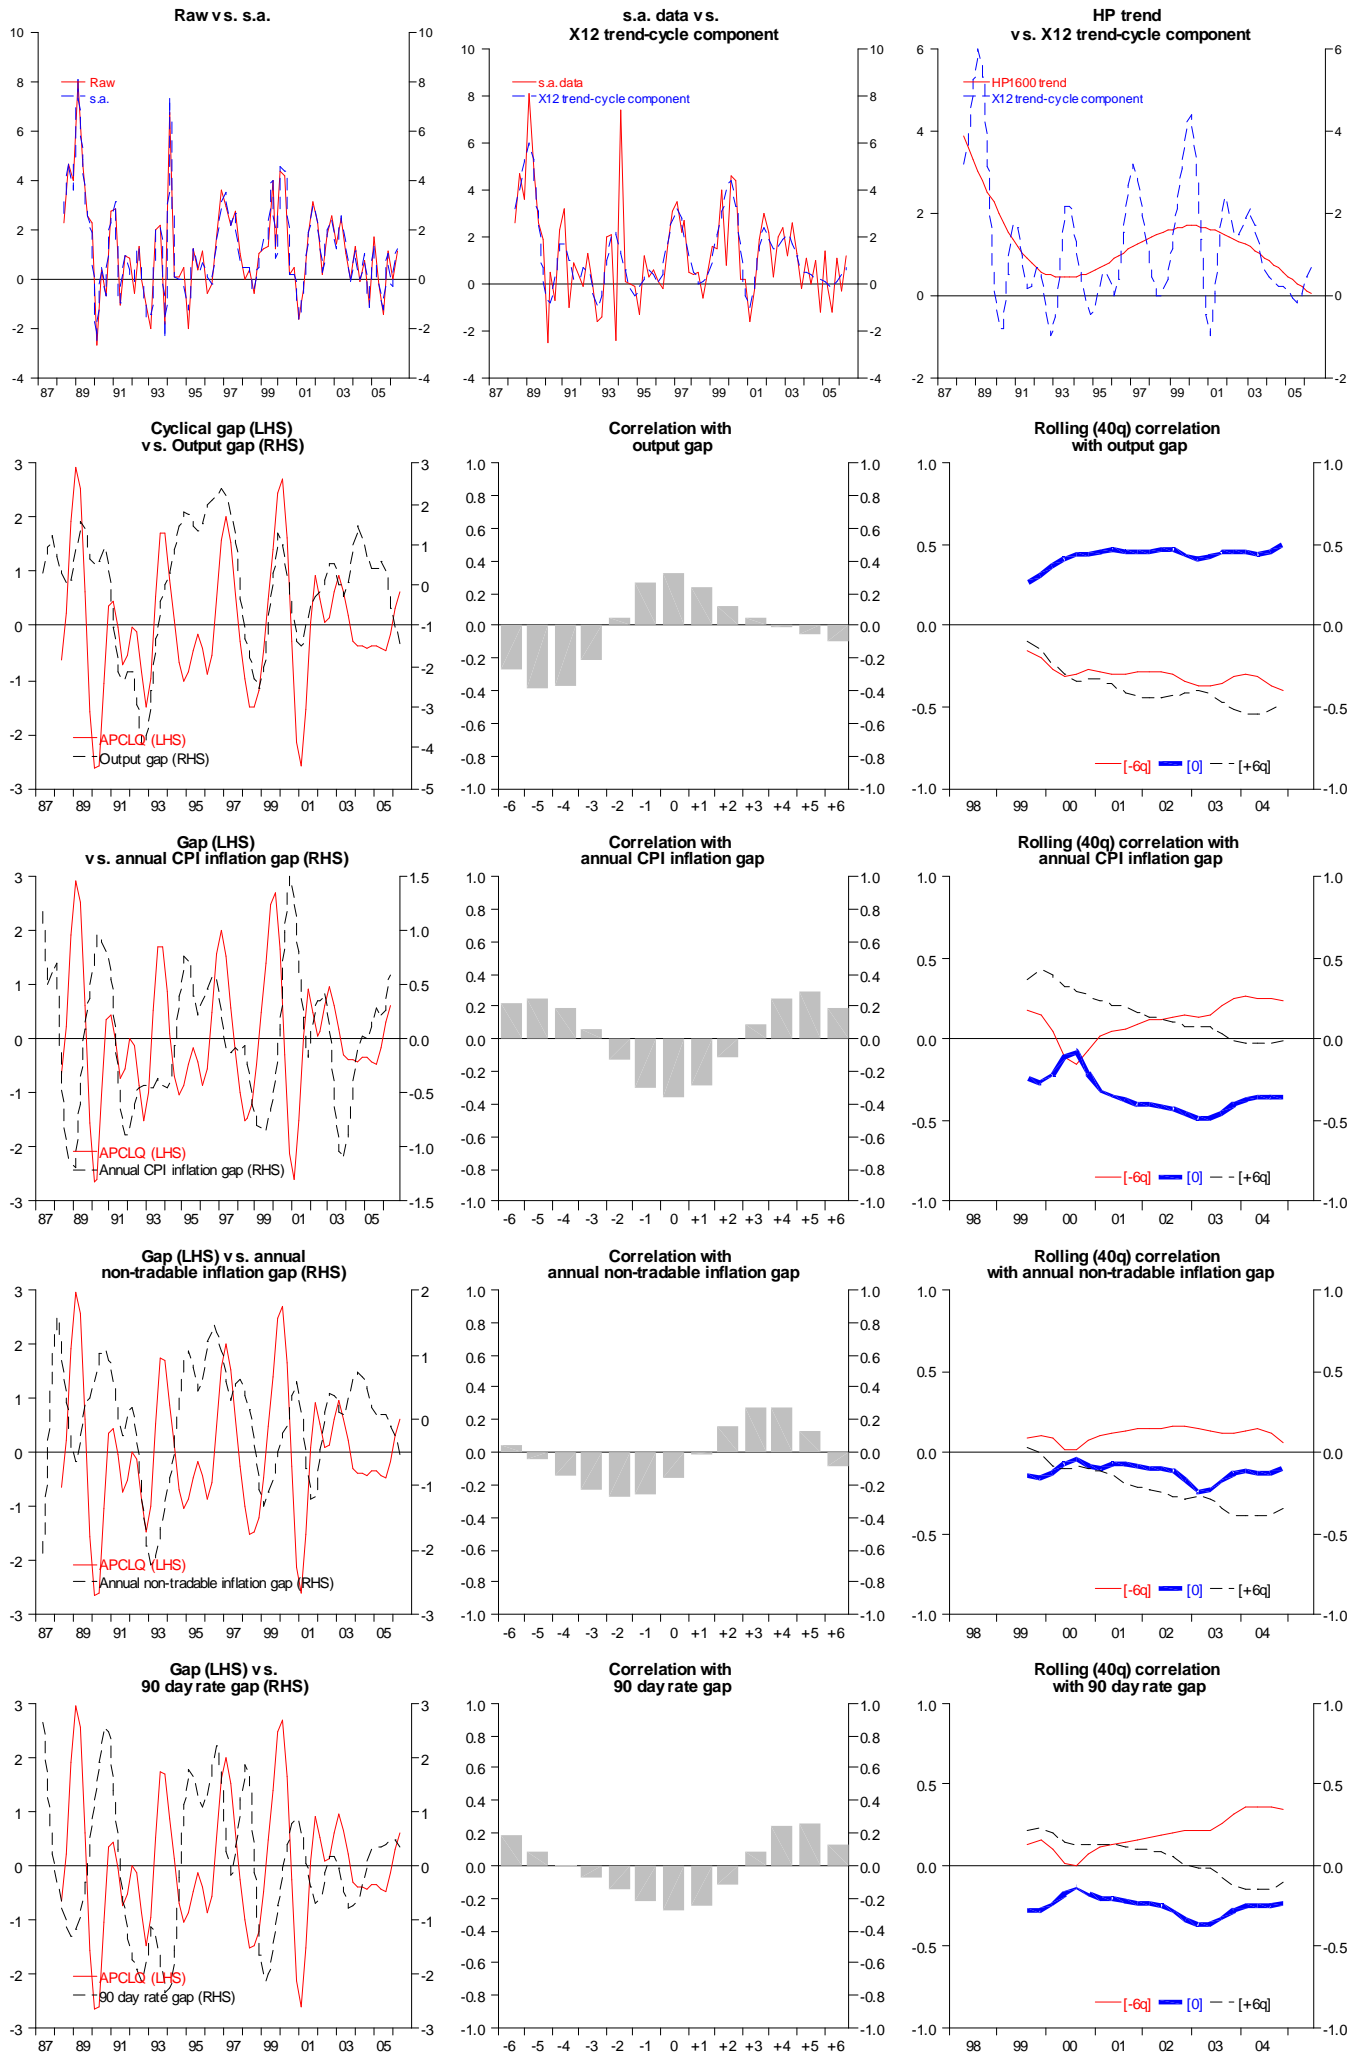

APC Capacity utilisation (HP filtered)

Annual change HLFS unemployment rate (HP filtered)

APC HLFS hours worked (HP filtered)

APC HLFS employment (HP filtered)

APC HLFS labour force (HP filtered)

APC HLFS labour productivity (GDP/hours worked) (HPed)

APC hours worked per employee) (HP filtered)

APC Unit labour costs (real wages/productivity) (HPed)

APC QES wages (HP filtered)

APC QES real wages (HP filtered)

APC labour cost index (HPed)

APC real labour cost index (HP filtered)

Annual change, net migration, working age (000) (HPed)