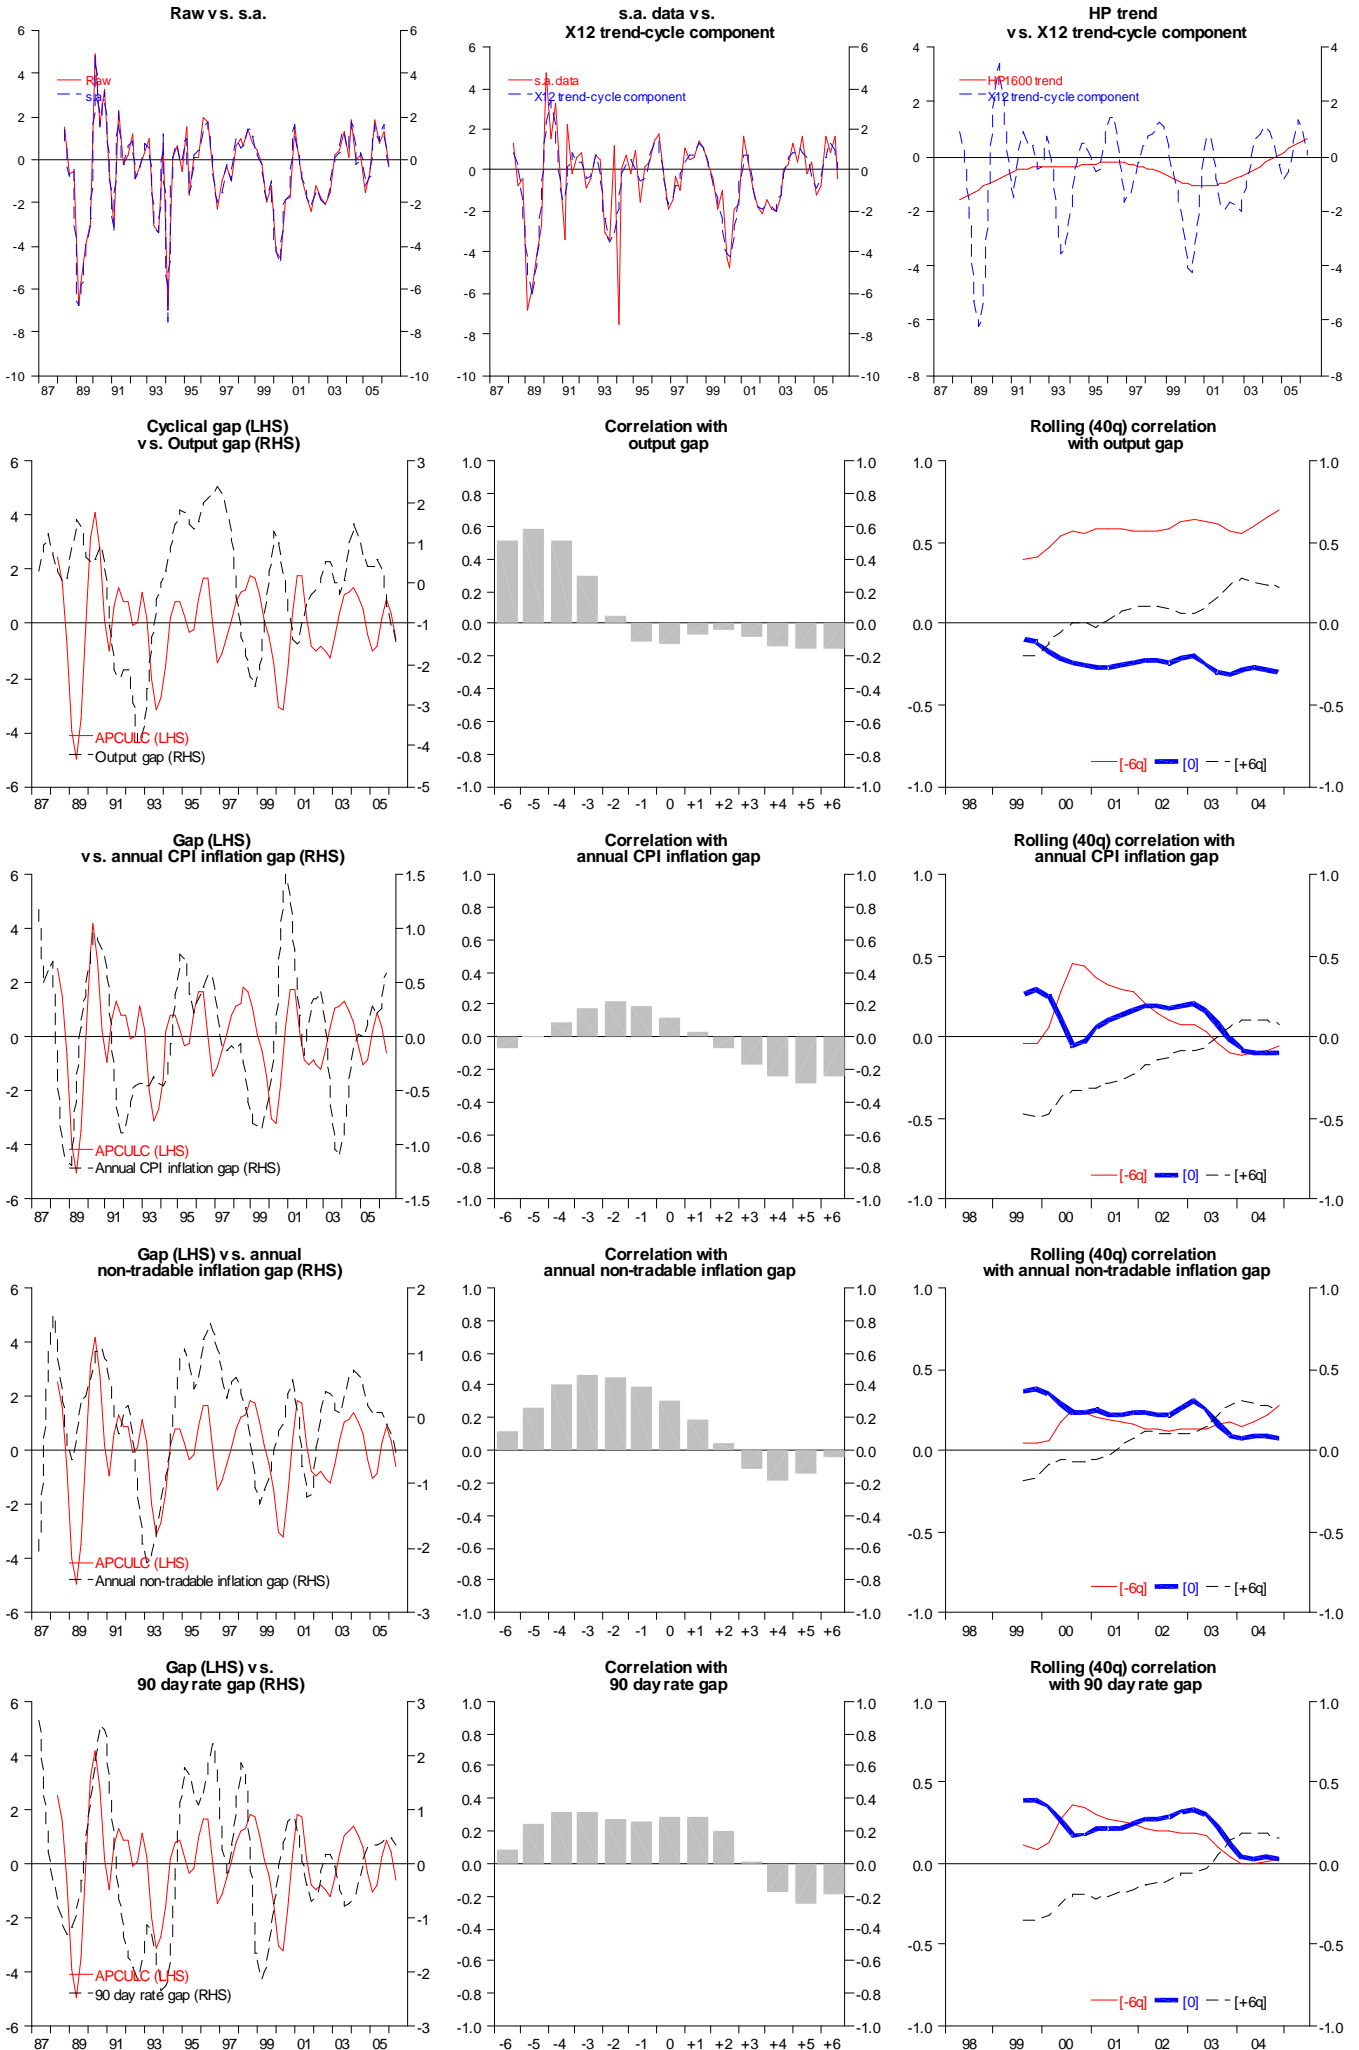

APC Capacity utilisation (HP filtered)

Annual change HLFS unemployment rate (HP filtered)

APC HLFS hours worked (HP filtered)

APC HLFS employment (HP filtered)

APC HLFS labour force (HP filtered)

APC HLFS labour productivity (GDP/hours worked) (HPed)

APC hours worked per employee) (HP filtered)

APC Unit labour costs (real wages/productivity) (HPed)

APC QES wages (HP filtered)

APC QES real wages (HP filtered)

APC labour cost index (HPed)

APC real labour cost index (HP filtered)

Annual change, net migration, working age (000) (HPed)