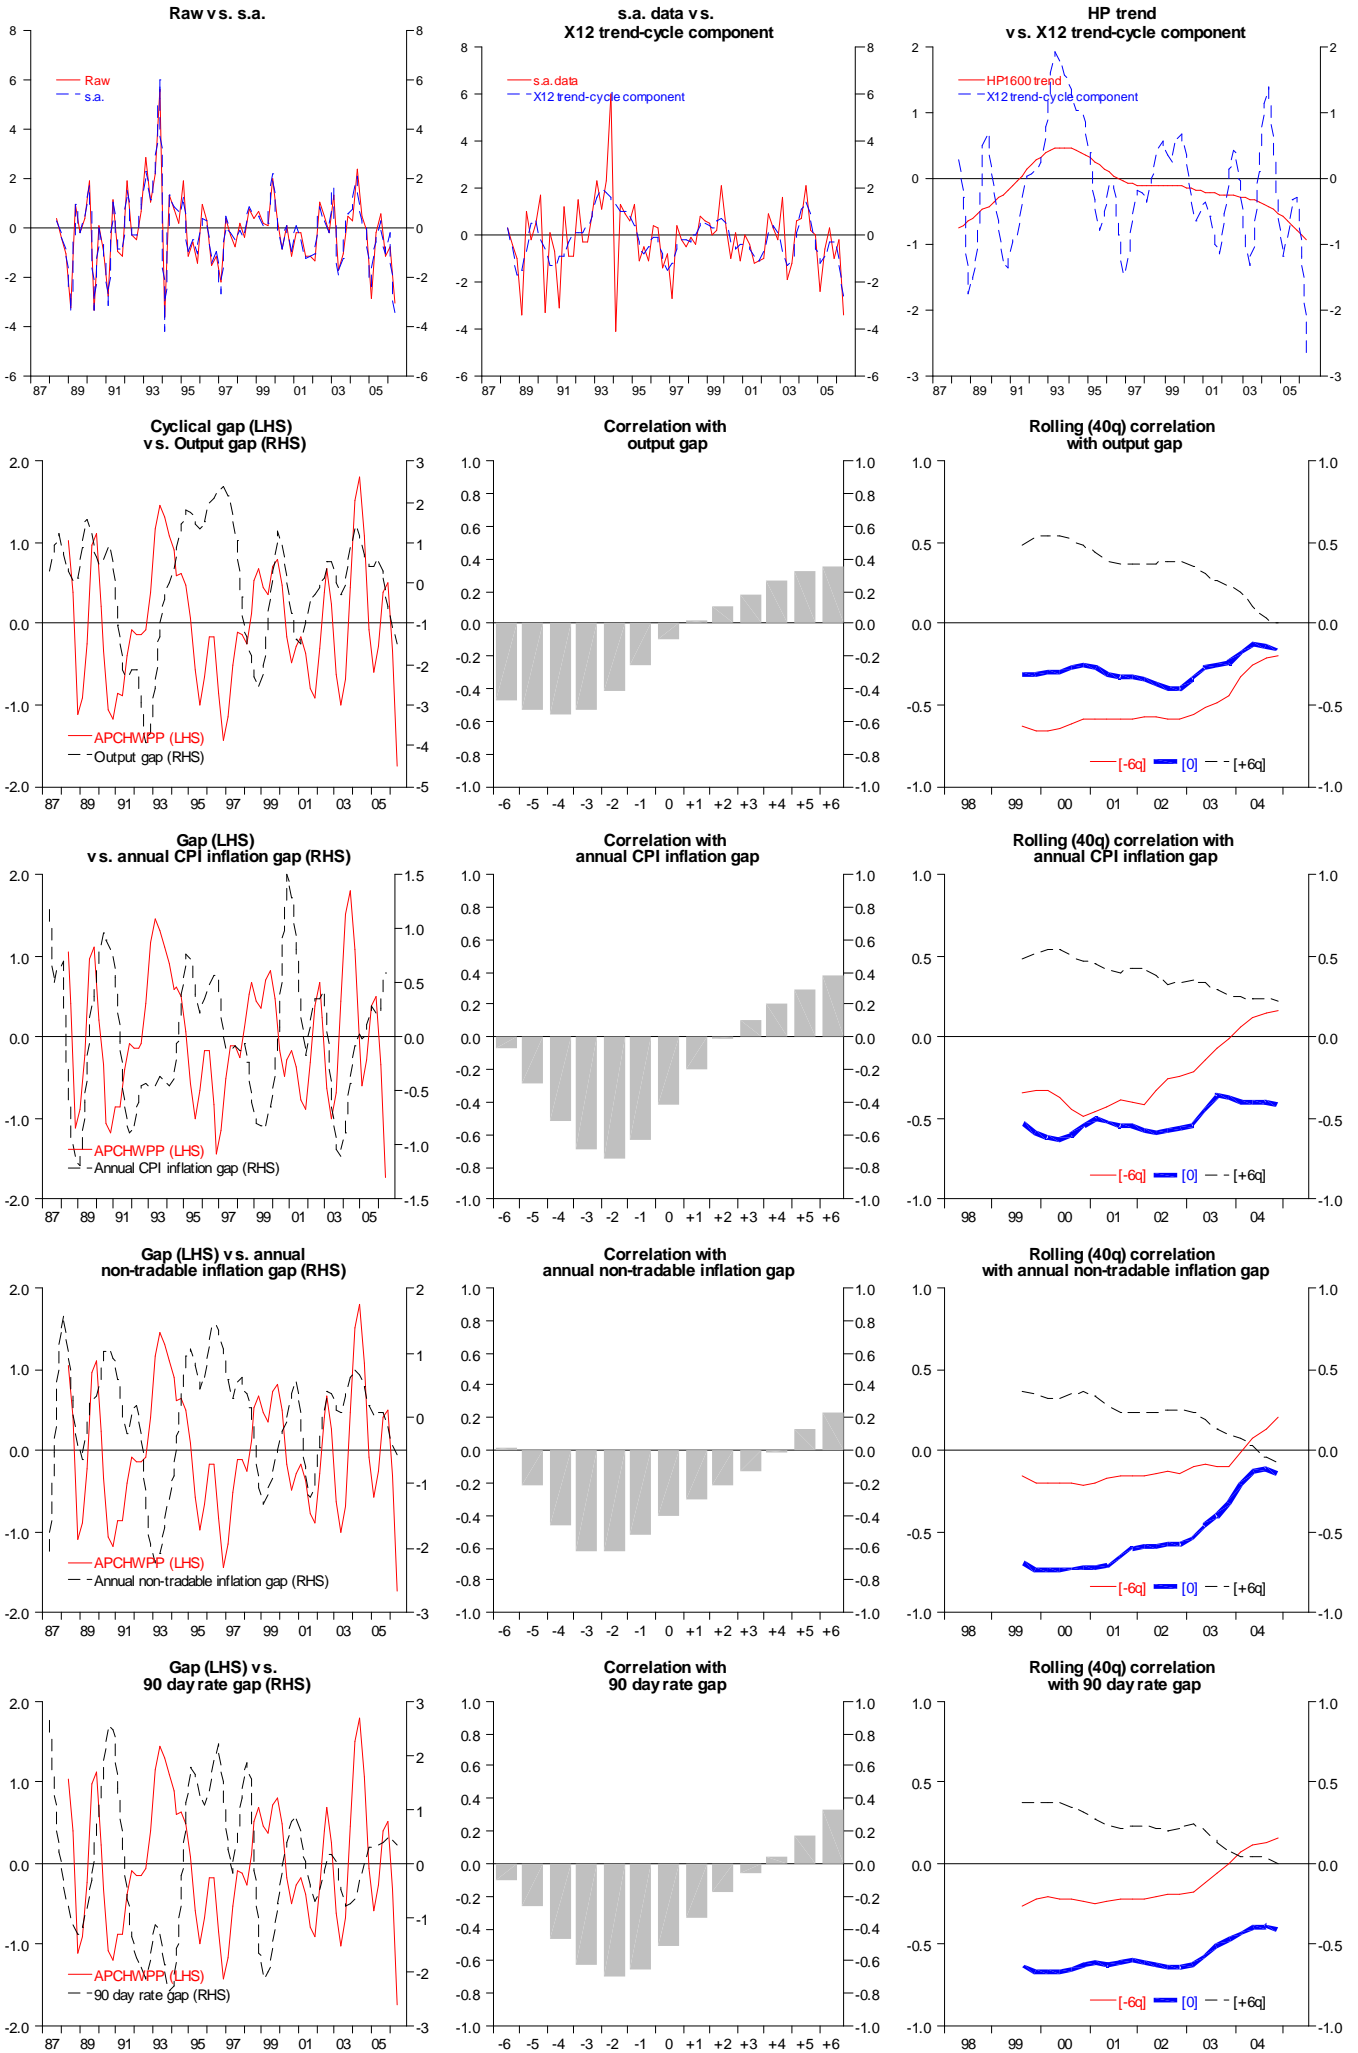

APC Capacity utilisation (HP filtered)

Annual change HLFS unemployment rate (HP filtered)

APC HLFS hours worked (HP filtered)

APC HLFS employment (HP filtered)

APC HLFS labour force (HP filtered)

APC HLFS labour productivity (GDP/hours worked) (HPed)

APC hours worked per employee) (HP filtered)

APC Unit labour costs (real wages/productivity) (HPed)

APC QES wages (HP filtered)

APC QES real wages (HP filtered)

APC labour cost index (HPed)

APC real labour cost index (HP filtered)

Annual change, net migration, working age (000) (HPed)