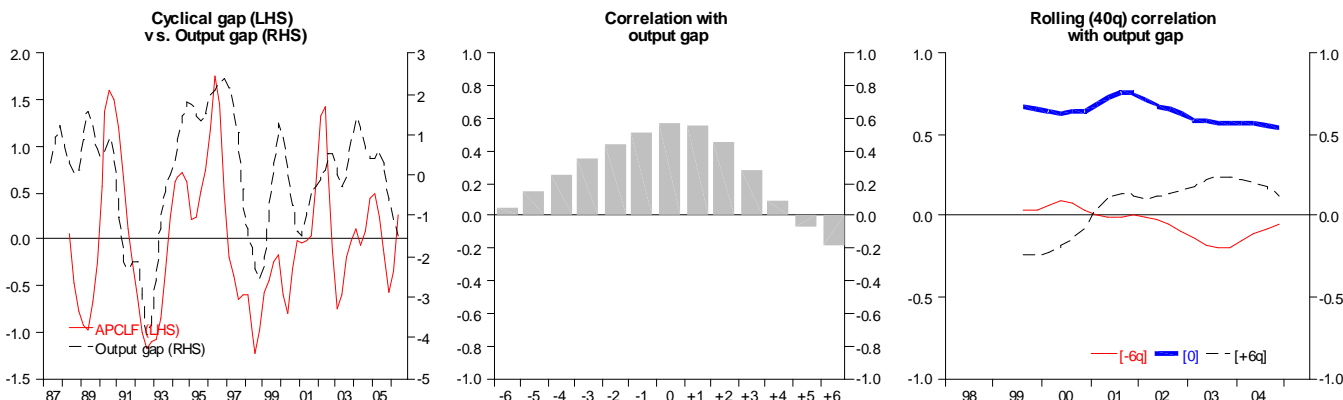

APC Capacity utilisation (HP filtered)

Annual change HLFS unemployment rate (HP filtered)

APC HLFS hours worked (HP filtered)

APC HLFS employment (HP filtered)

APC HLFS labour force (HP filtered)

APC HLFS labour productivity (GDP/hours worked) (HPed)

APC hours worked per employee) (HP filtered)

APC Unit labour costs (real wages/productivity) (HPed)

APC QES wages (HP filtered)

APC QES real wages (HP filtered)

APC labour cost index (HPed)

APC real labour cost index (HP filtered)

Annual change, net migration, working age (000) (HPed)