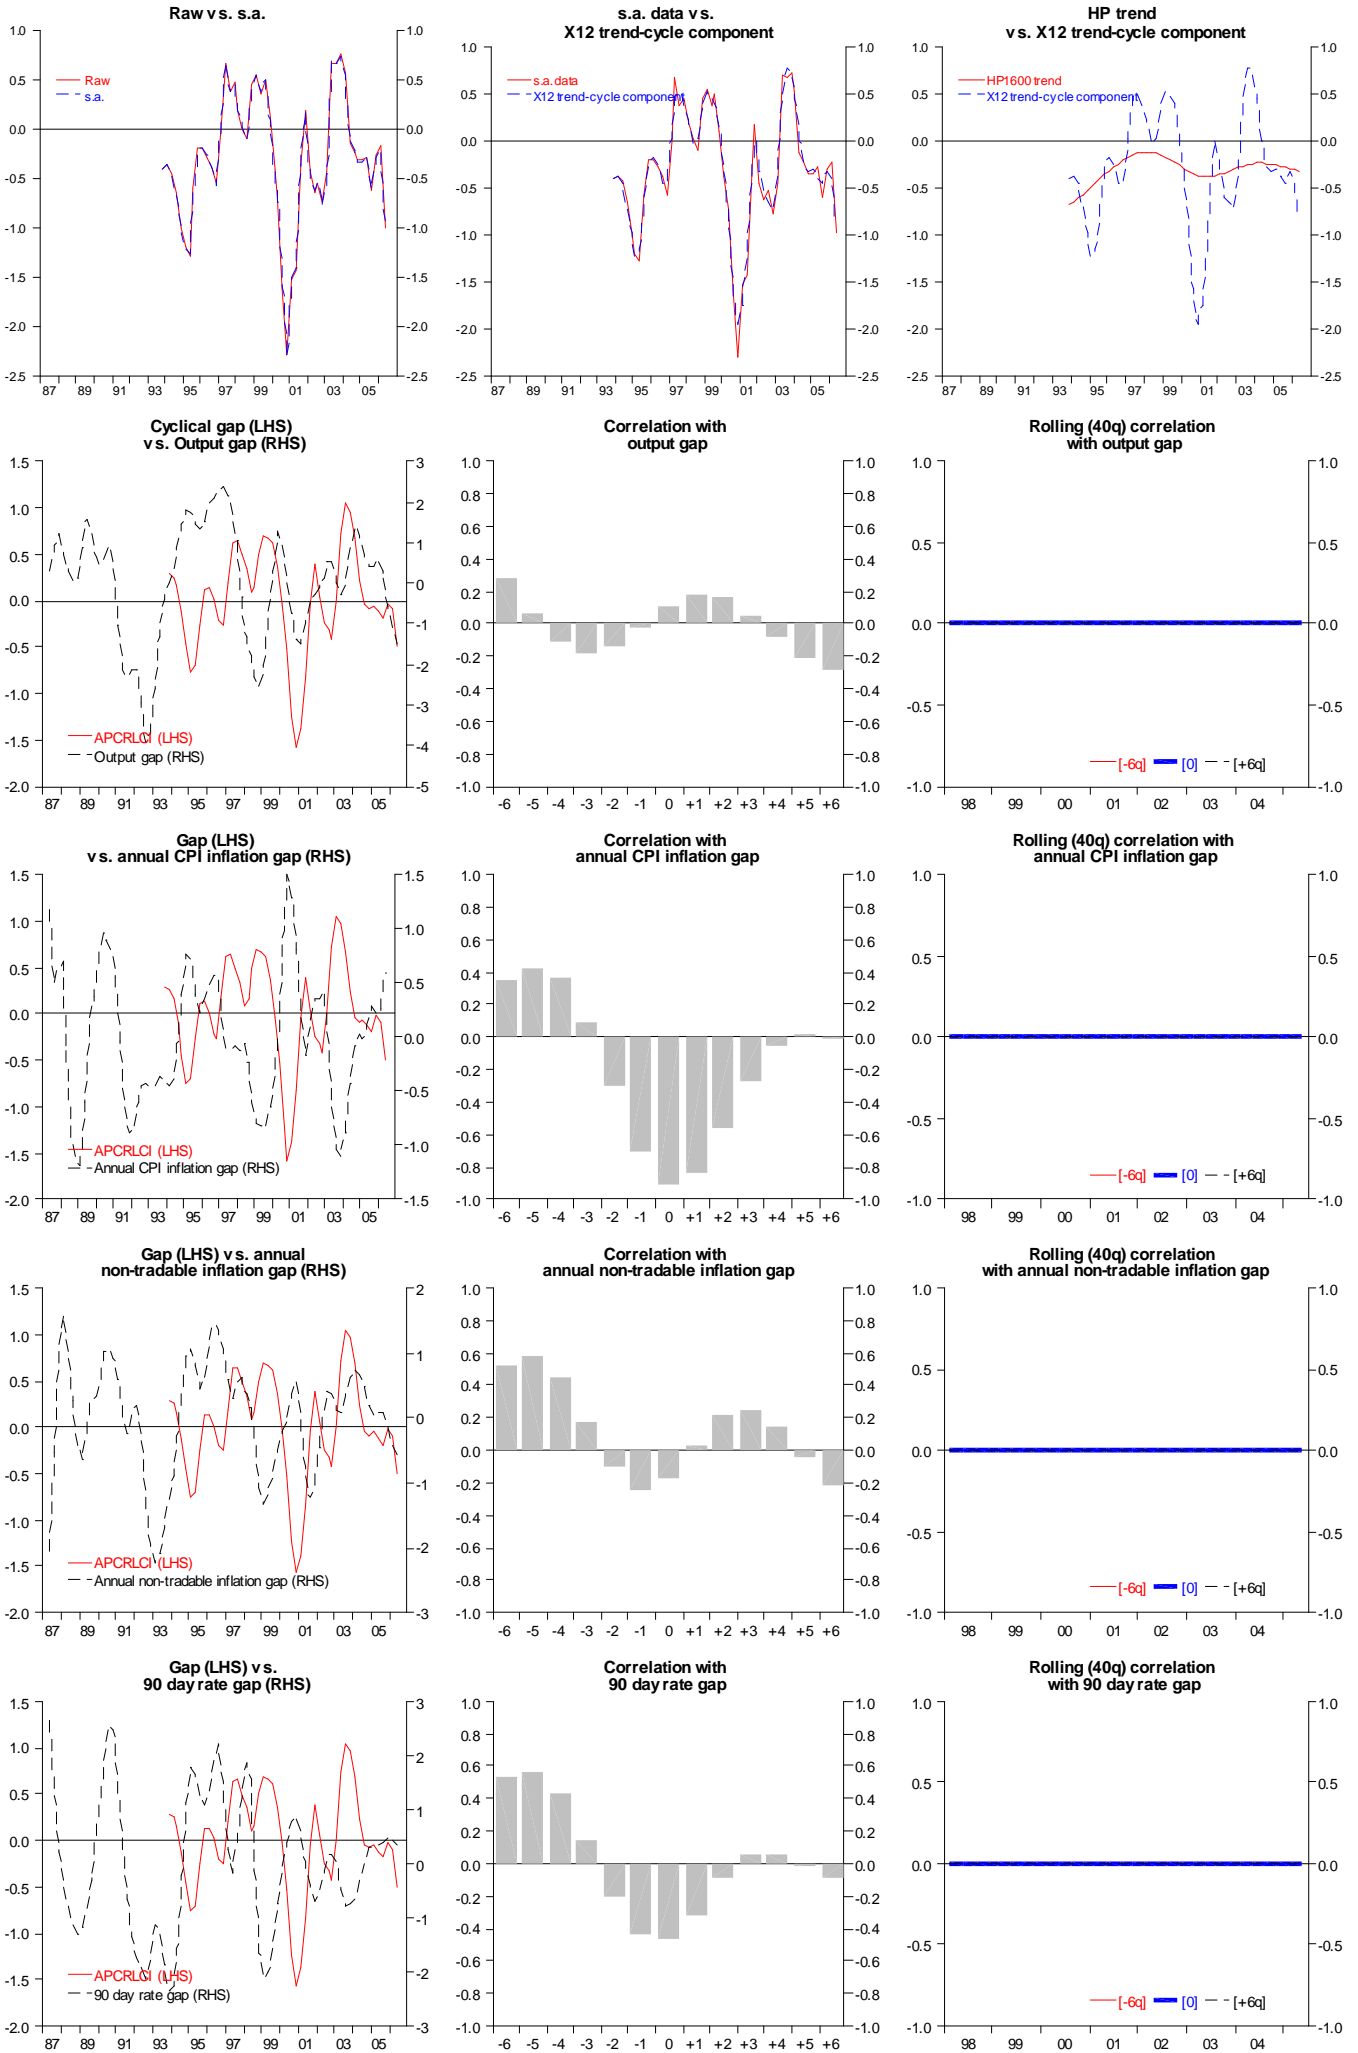

APC Capacity utilisation (HP filtered)

Annual change HLFS unemployment rate (HP filtered)

APC HLFS hours worked (HP filtered)

APC HLFS employment (HP filtered)

APC HLFS labour force (HP filtered)

APC HLFS labour productivity (GDP/hours worked) (HPed)

APC hours worked per employee) (HP filtered)

APC Unit labour costs (real wages/productivity) (HPed)

APC QES wages (HP filtered)

APC QES real wages (HP filtered)

APC labour cost index (HPed)

APC real labour cost index (HP filtered)

Annual change, net migration, working age (000) (HPed)