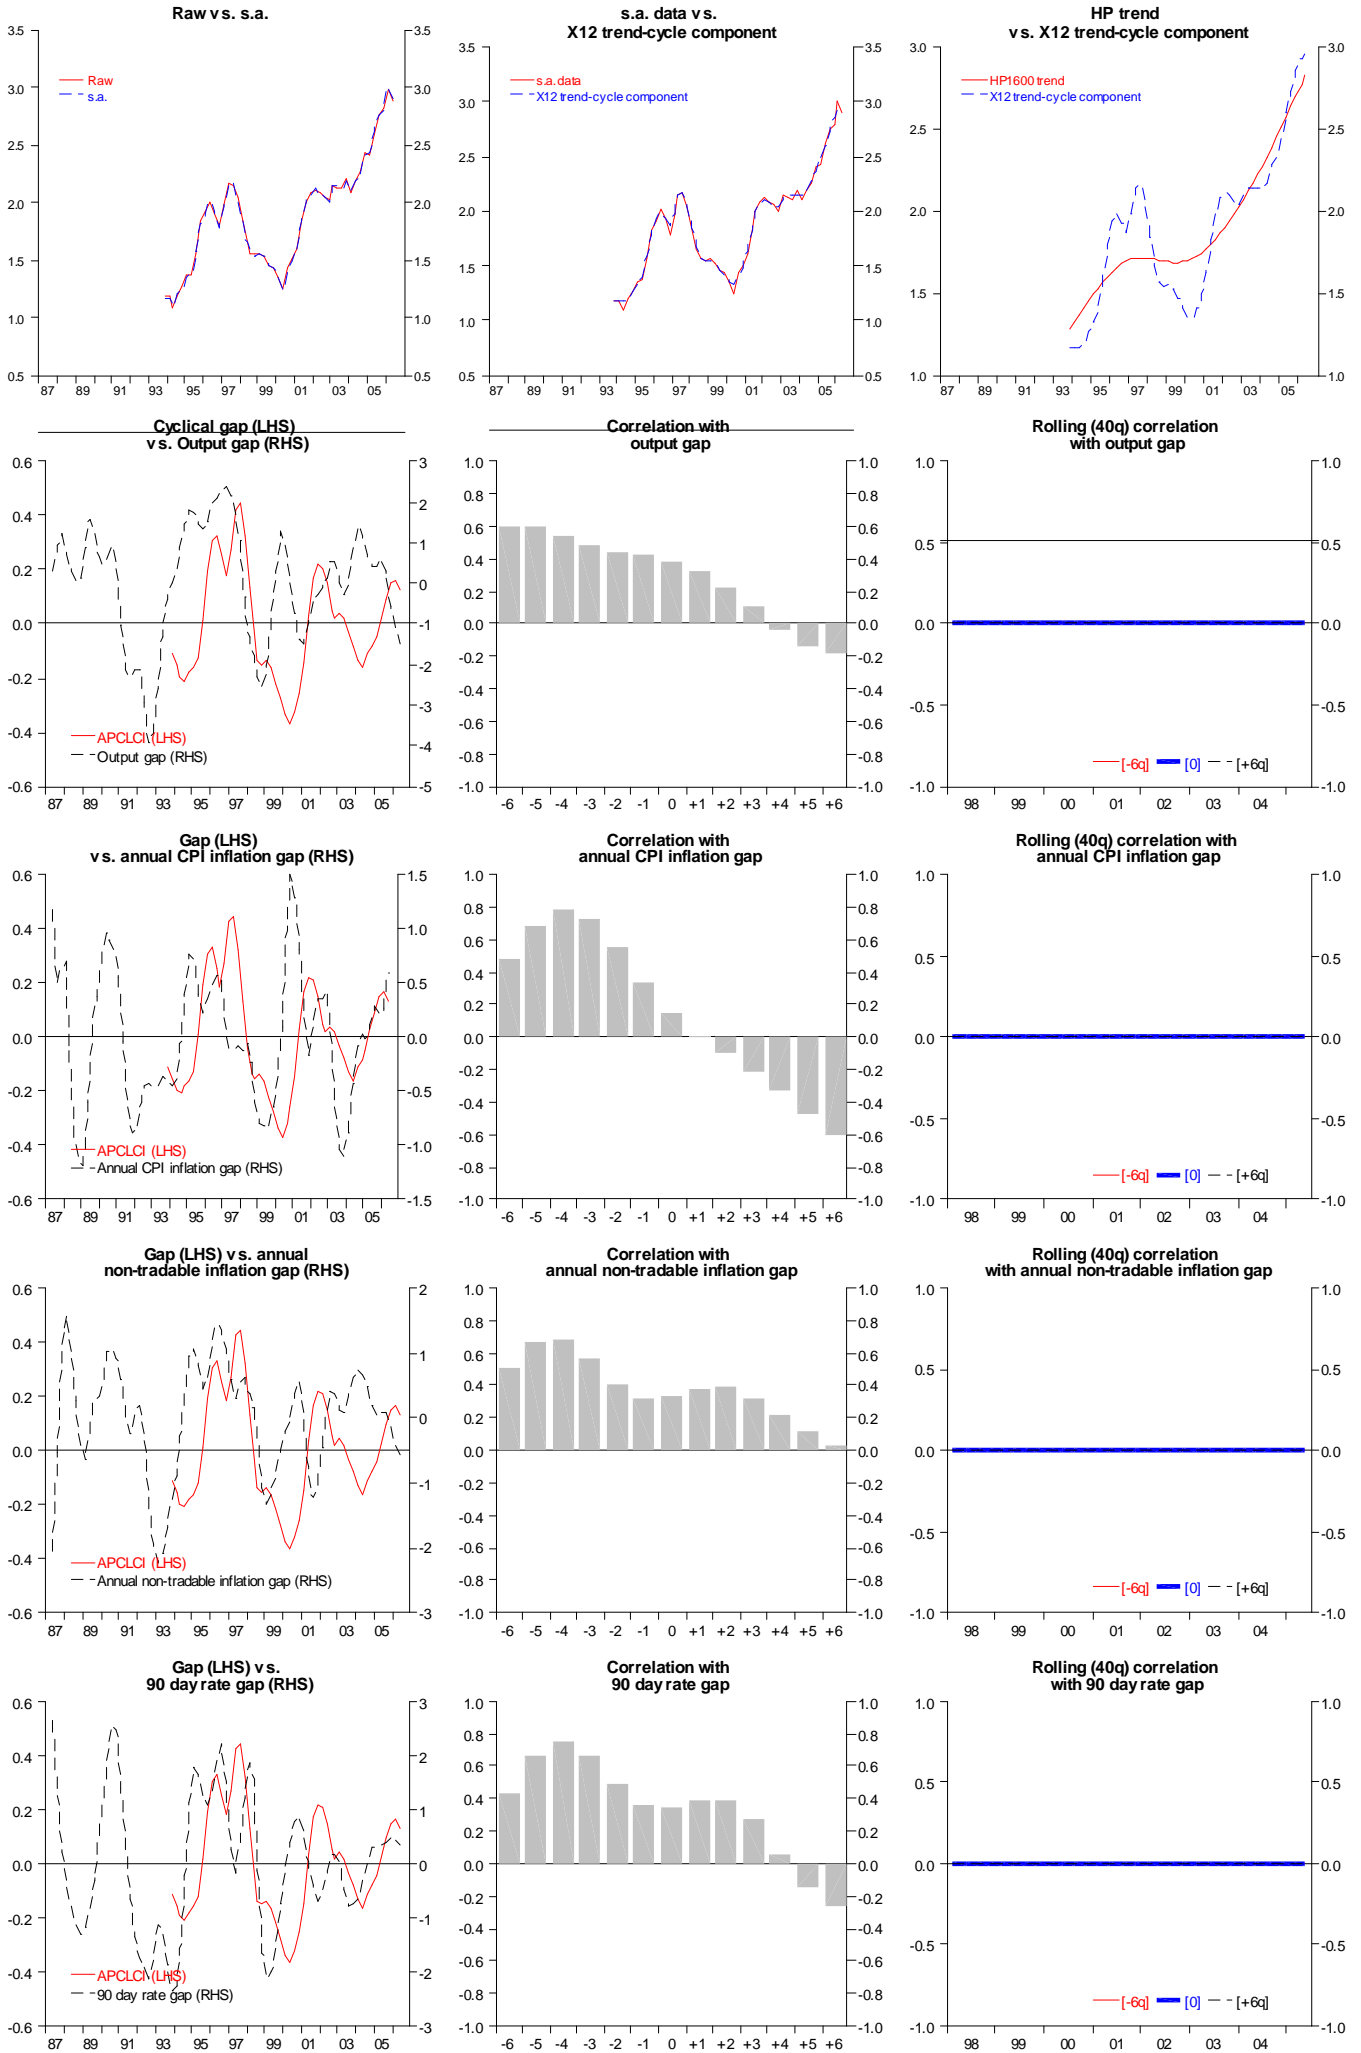

APC Capacity utilisation (HP filtered)

Annual change HLFS unemployment rate (HP filtered)

APC HLFS hours worked (HP filtered)

APC HLFS employment (HP filtered)

APC HLFS labour force (HP filtered)

APC HLFS labour productivity (GDP/hours worked) (HPed)

APC hours worked per employee) (HP filtered)

APC Unit labour costs (real wages/productivity) (HPed)

APC QES wages (HP filtered)

APC QES real wages (HP filtered)

APC labour cost index (HPed)

APC real labour cost index (HP filtered)

Annual change, net migration, working age (000) (HPed)