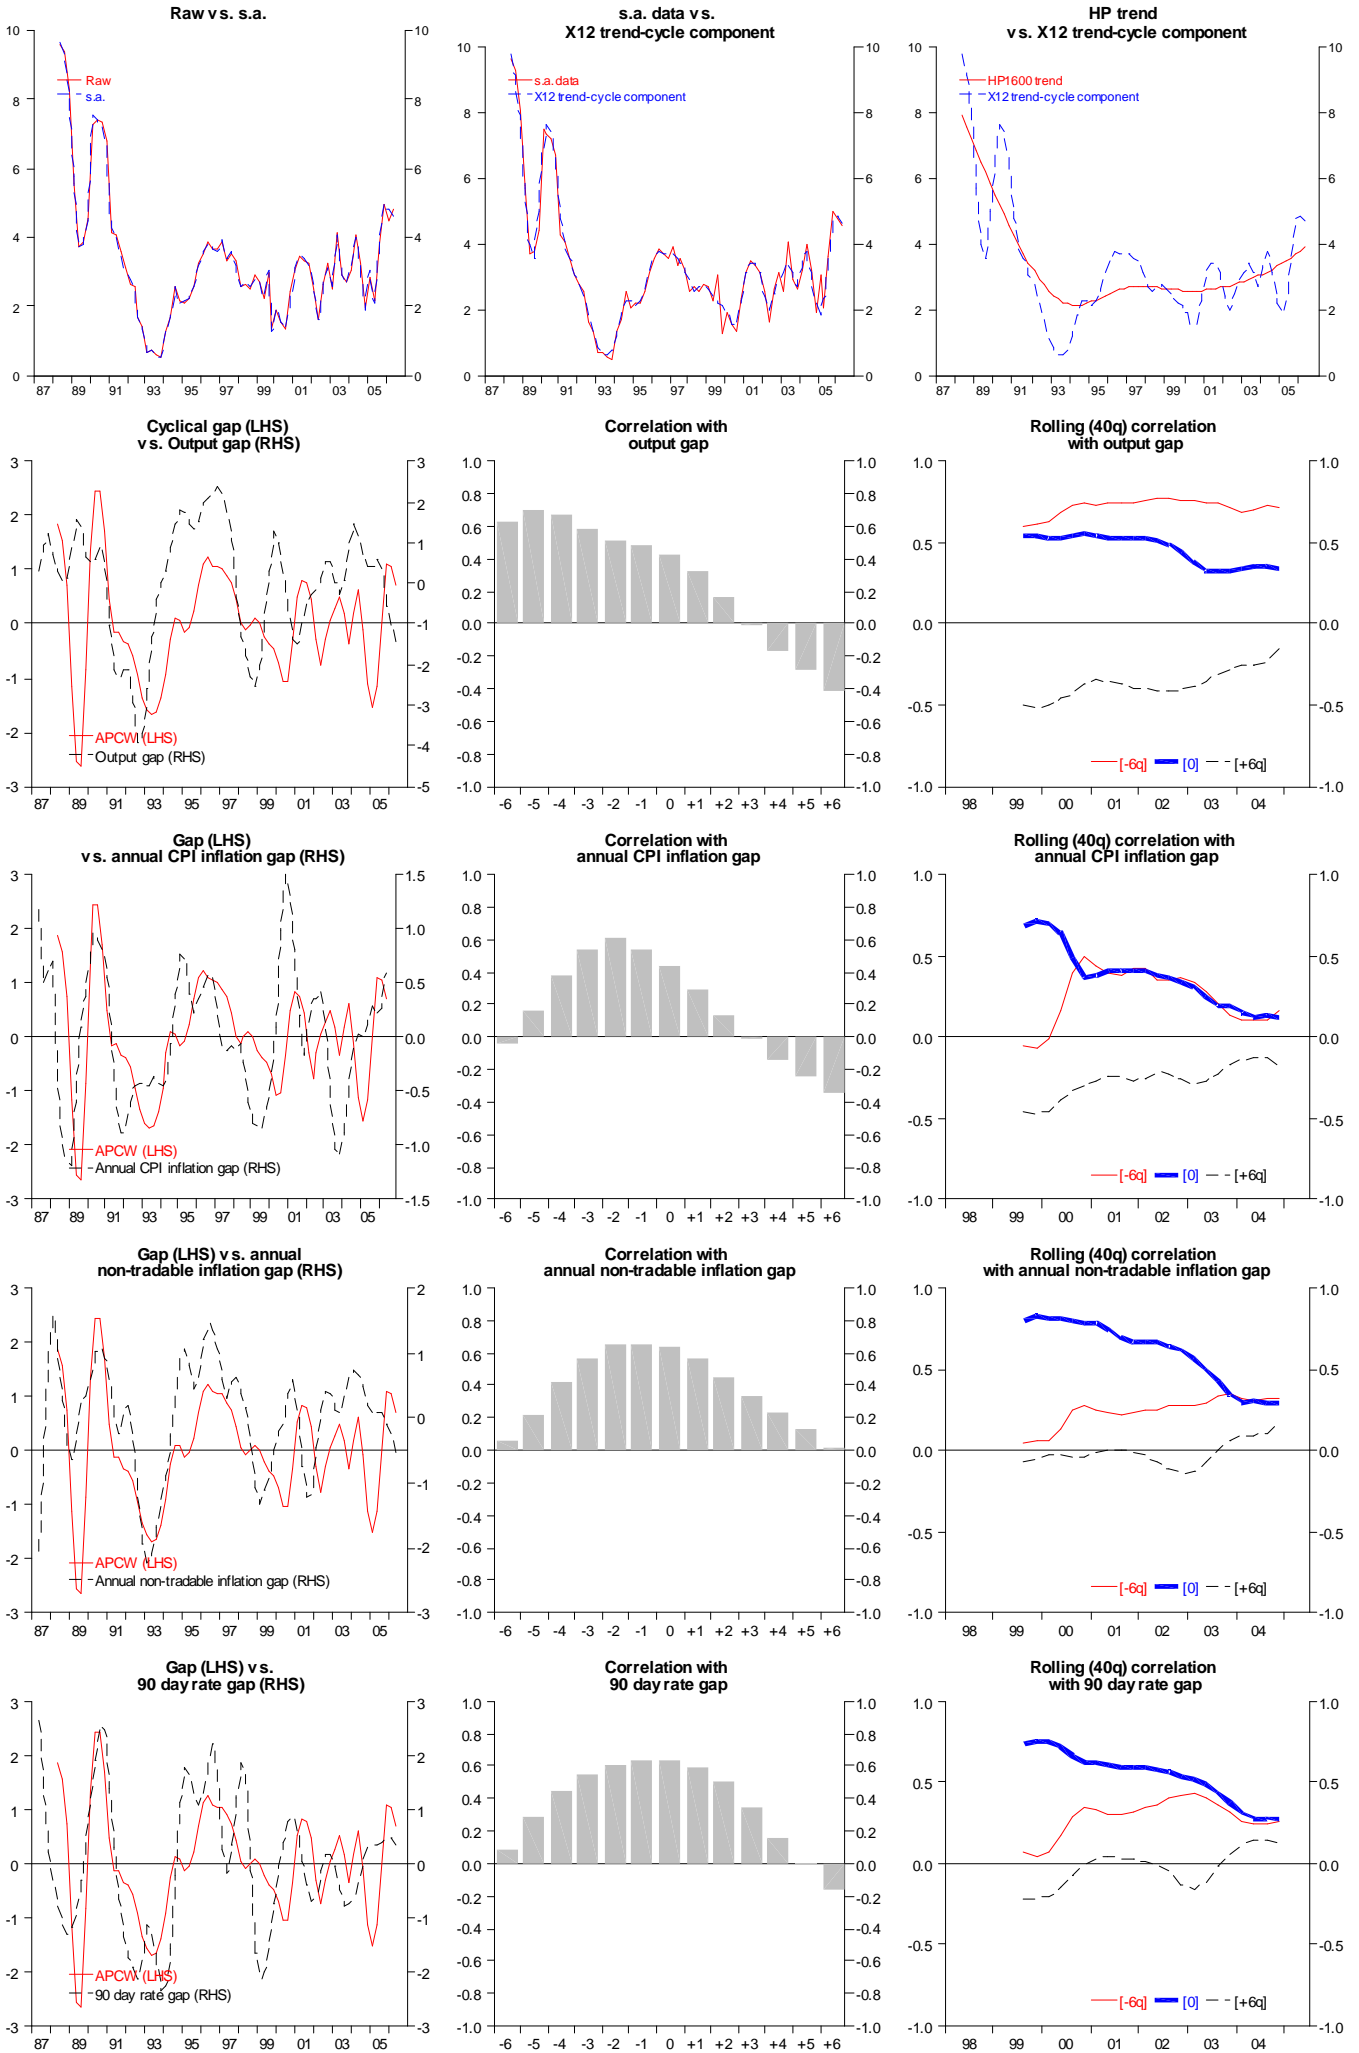

APC Capacity utilisation (HP filtered)

Annual change HLFS unemployment rate (HP filtered)

APC HLFS hours worked (HP filtered)

APC HLFS employment (HP filtered)

APC HLFS labour force (HP filtered)

APC HLFS labour productivity (GDP/hours worked) (HPed)

APC hours worked per employee) (HP filtered)

APC Unit labour costs (real wages/productivity) (HPed)

APC QES wages (HP filtered)

APC QES real wages (HP filtered)

APC labour cost index (HPed)

APC real labour cost index (HP filtered)

Annual change, net migration, working age (000) (HPed)