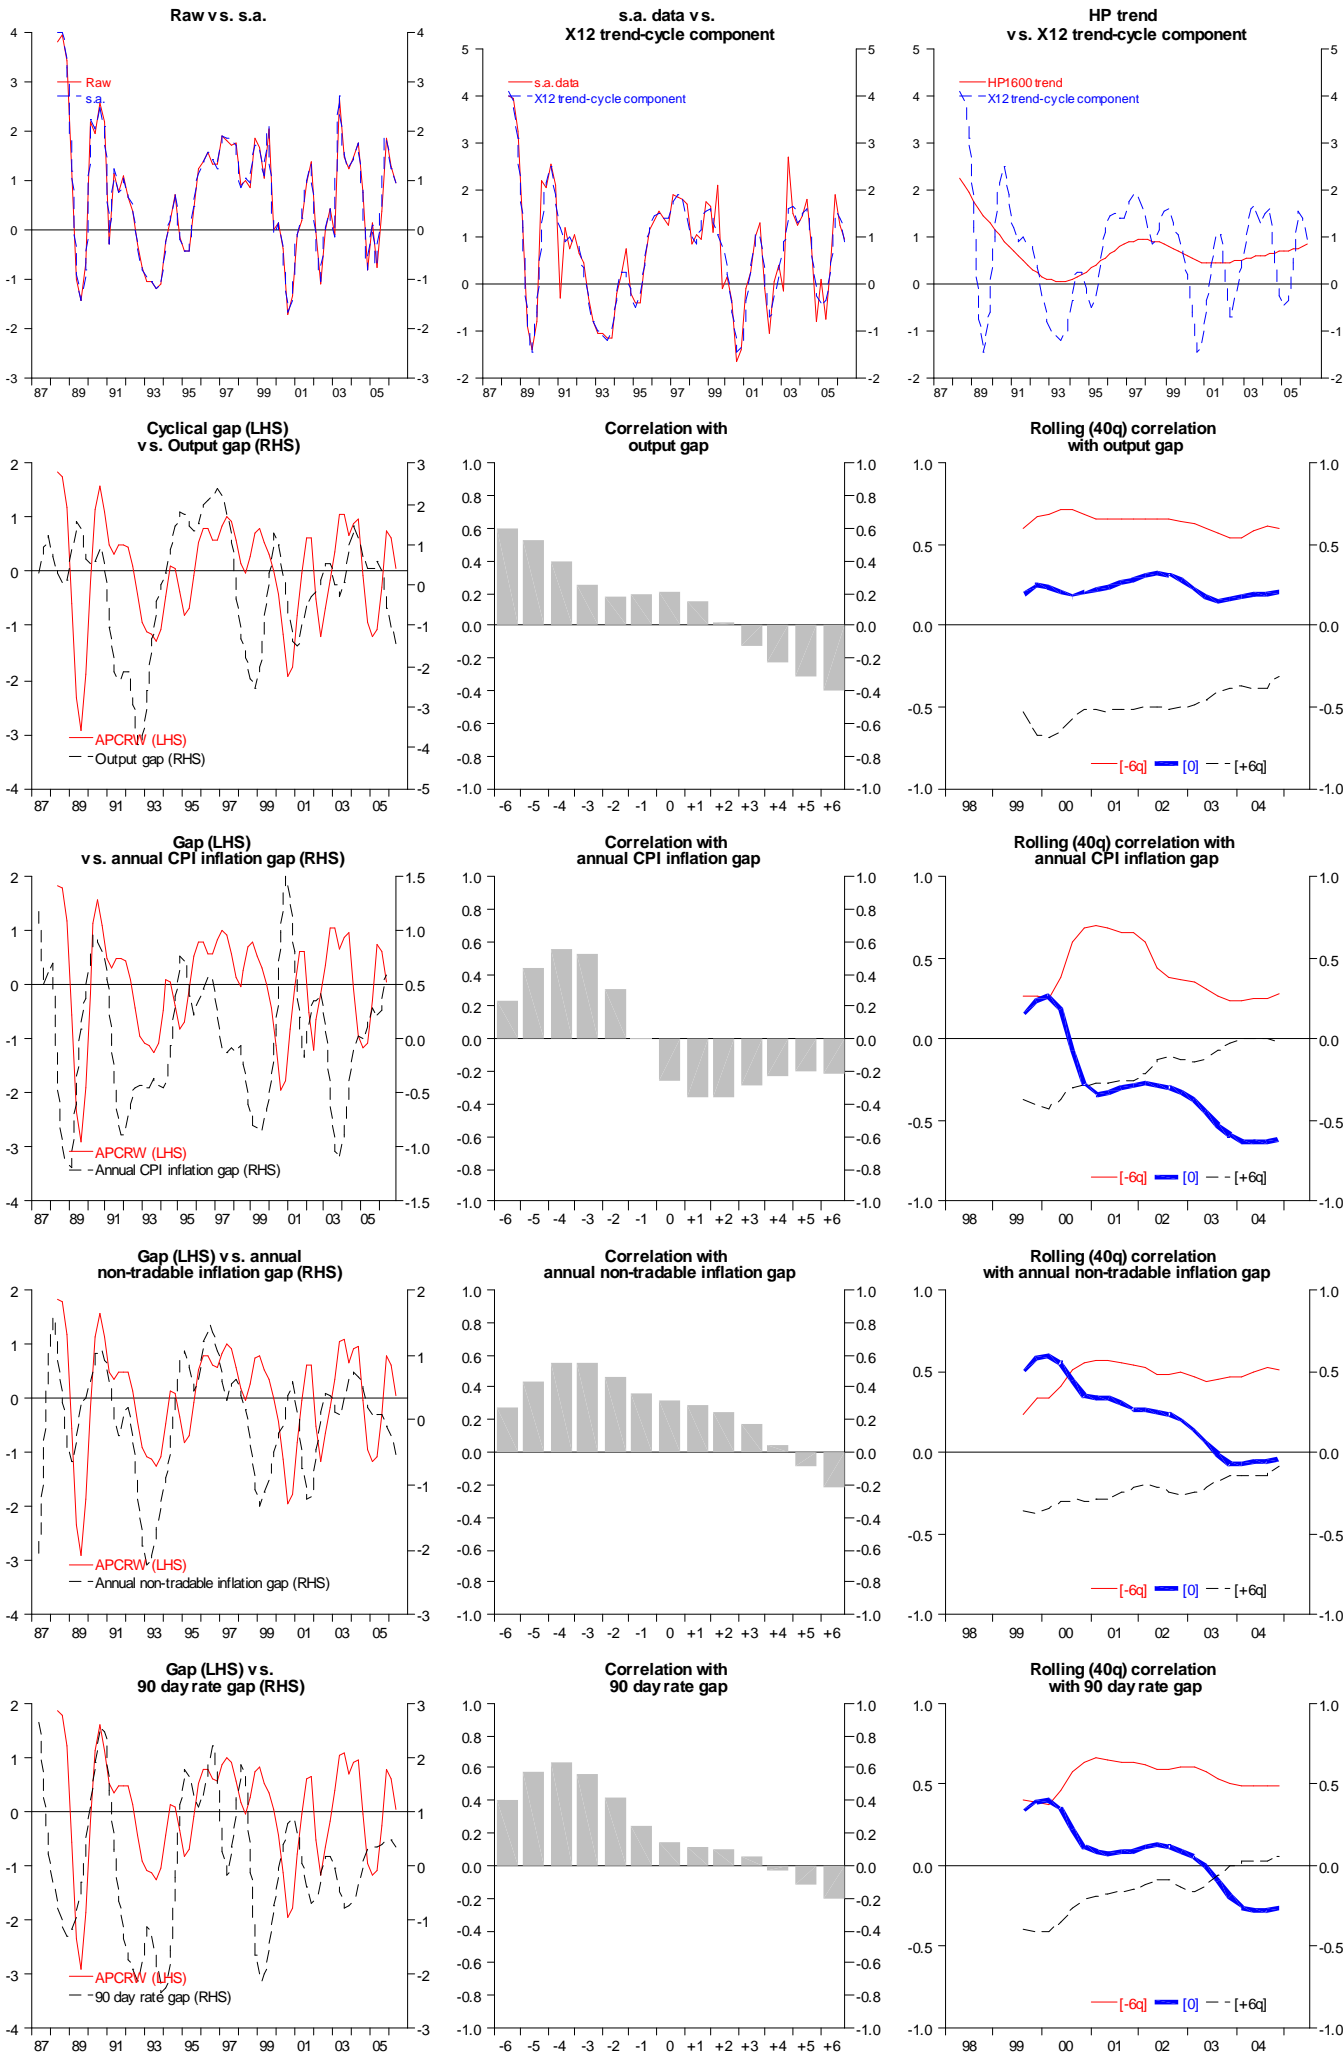

APC Capacity utilisation (HP filtered)

Annual change HLFS unemployment rate (HP filtered)

APC HLFS hours worked (HP filtered)

APC HLFS employment (HP filtered)

APC HLFS labour force (HP filtered)

APC HLFS labour productivity (GDP/hours worked) (HPed)

APC hours worked per employee) (HP filtered)

APC Unit labour costs (real wages/productivity) (HPed)

APC QES wages (HP filtered)

APC QES real wages (HP filtered)

APC labour cost index (HPed)

APC real labour cost index (HP filtered)

Annual change, net migration, working age (000) (HPed)