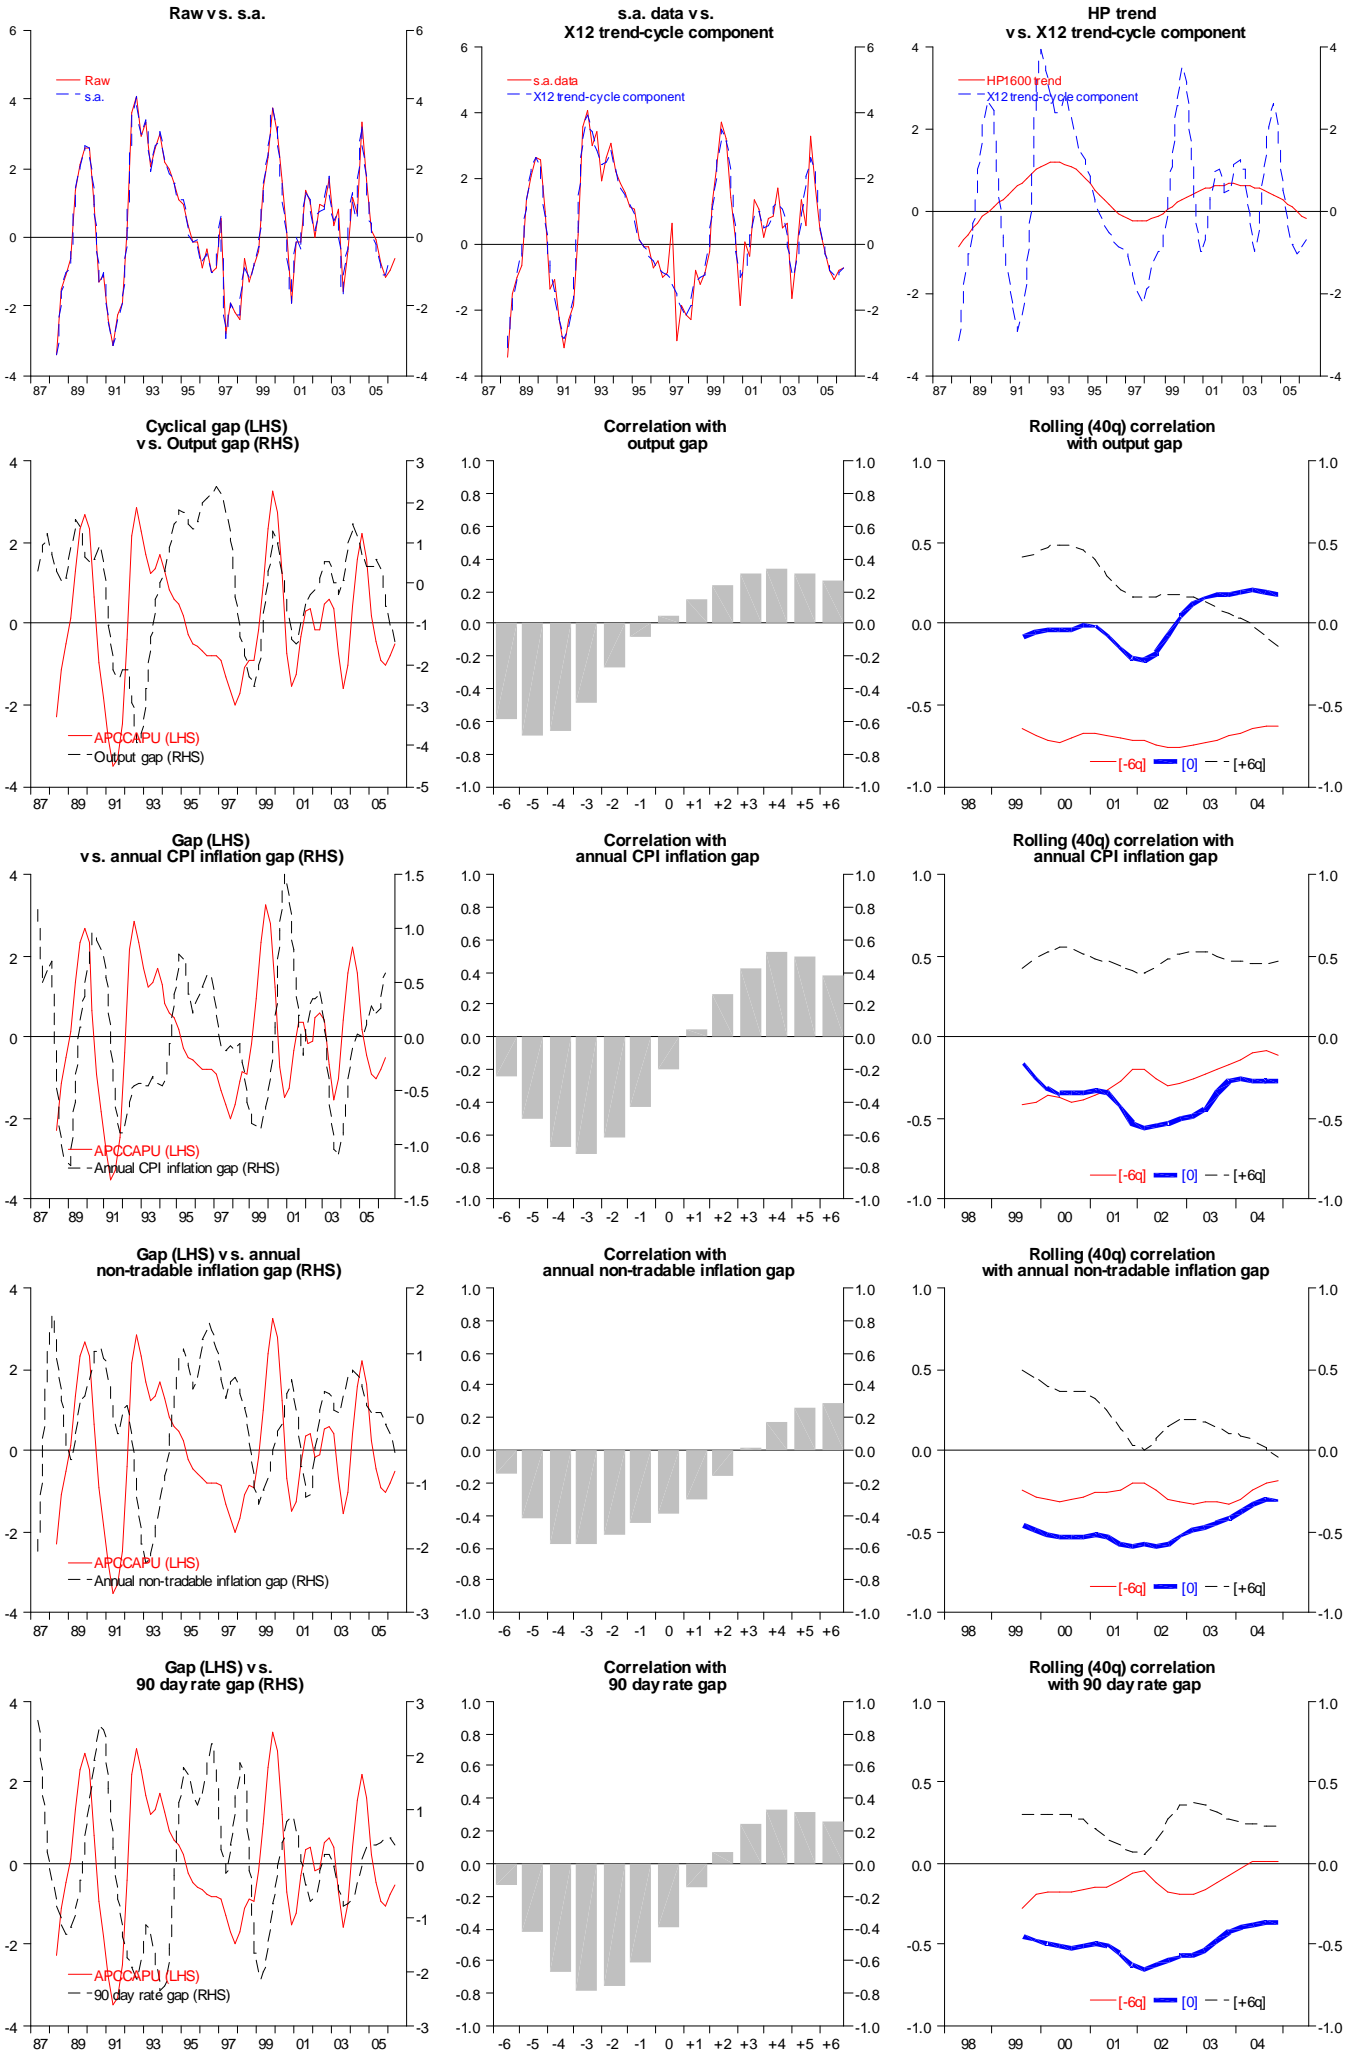

APC Capacity utilisation (HP filtered)

Annual change HLFS unemployment rate (HP filtered)

APC HLFS hours worked (HP filtered)

APC HLFS employment (HP filtered)

APC HLFS labour force (HP filtered)

APC HLFS labour productivity (GDP/hours worked) (HPed)

APC hours worked per employee) (HP filtered)

APC Unit labour costs (real wages/productivity) (HPed)

APC QES wages (HP filtered)

APC QES real wages (HP filtered)

APC labour cost index (HPed)

APC real labour cost index (HP filtered)

Annual change, net migration, working age (000) (HPed)