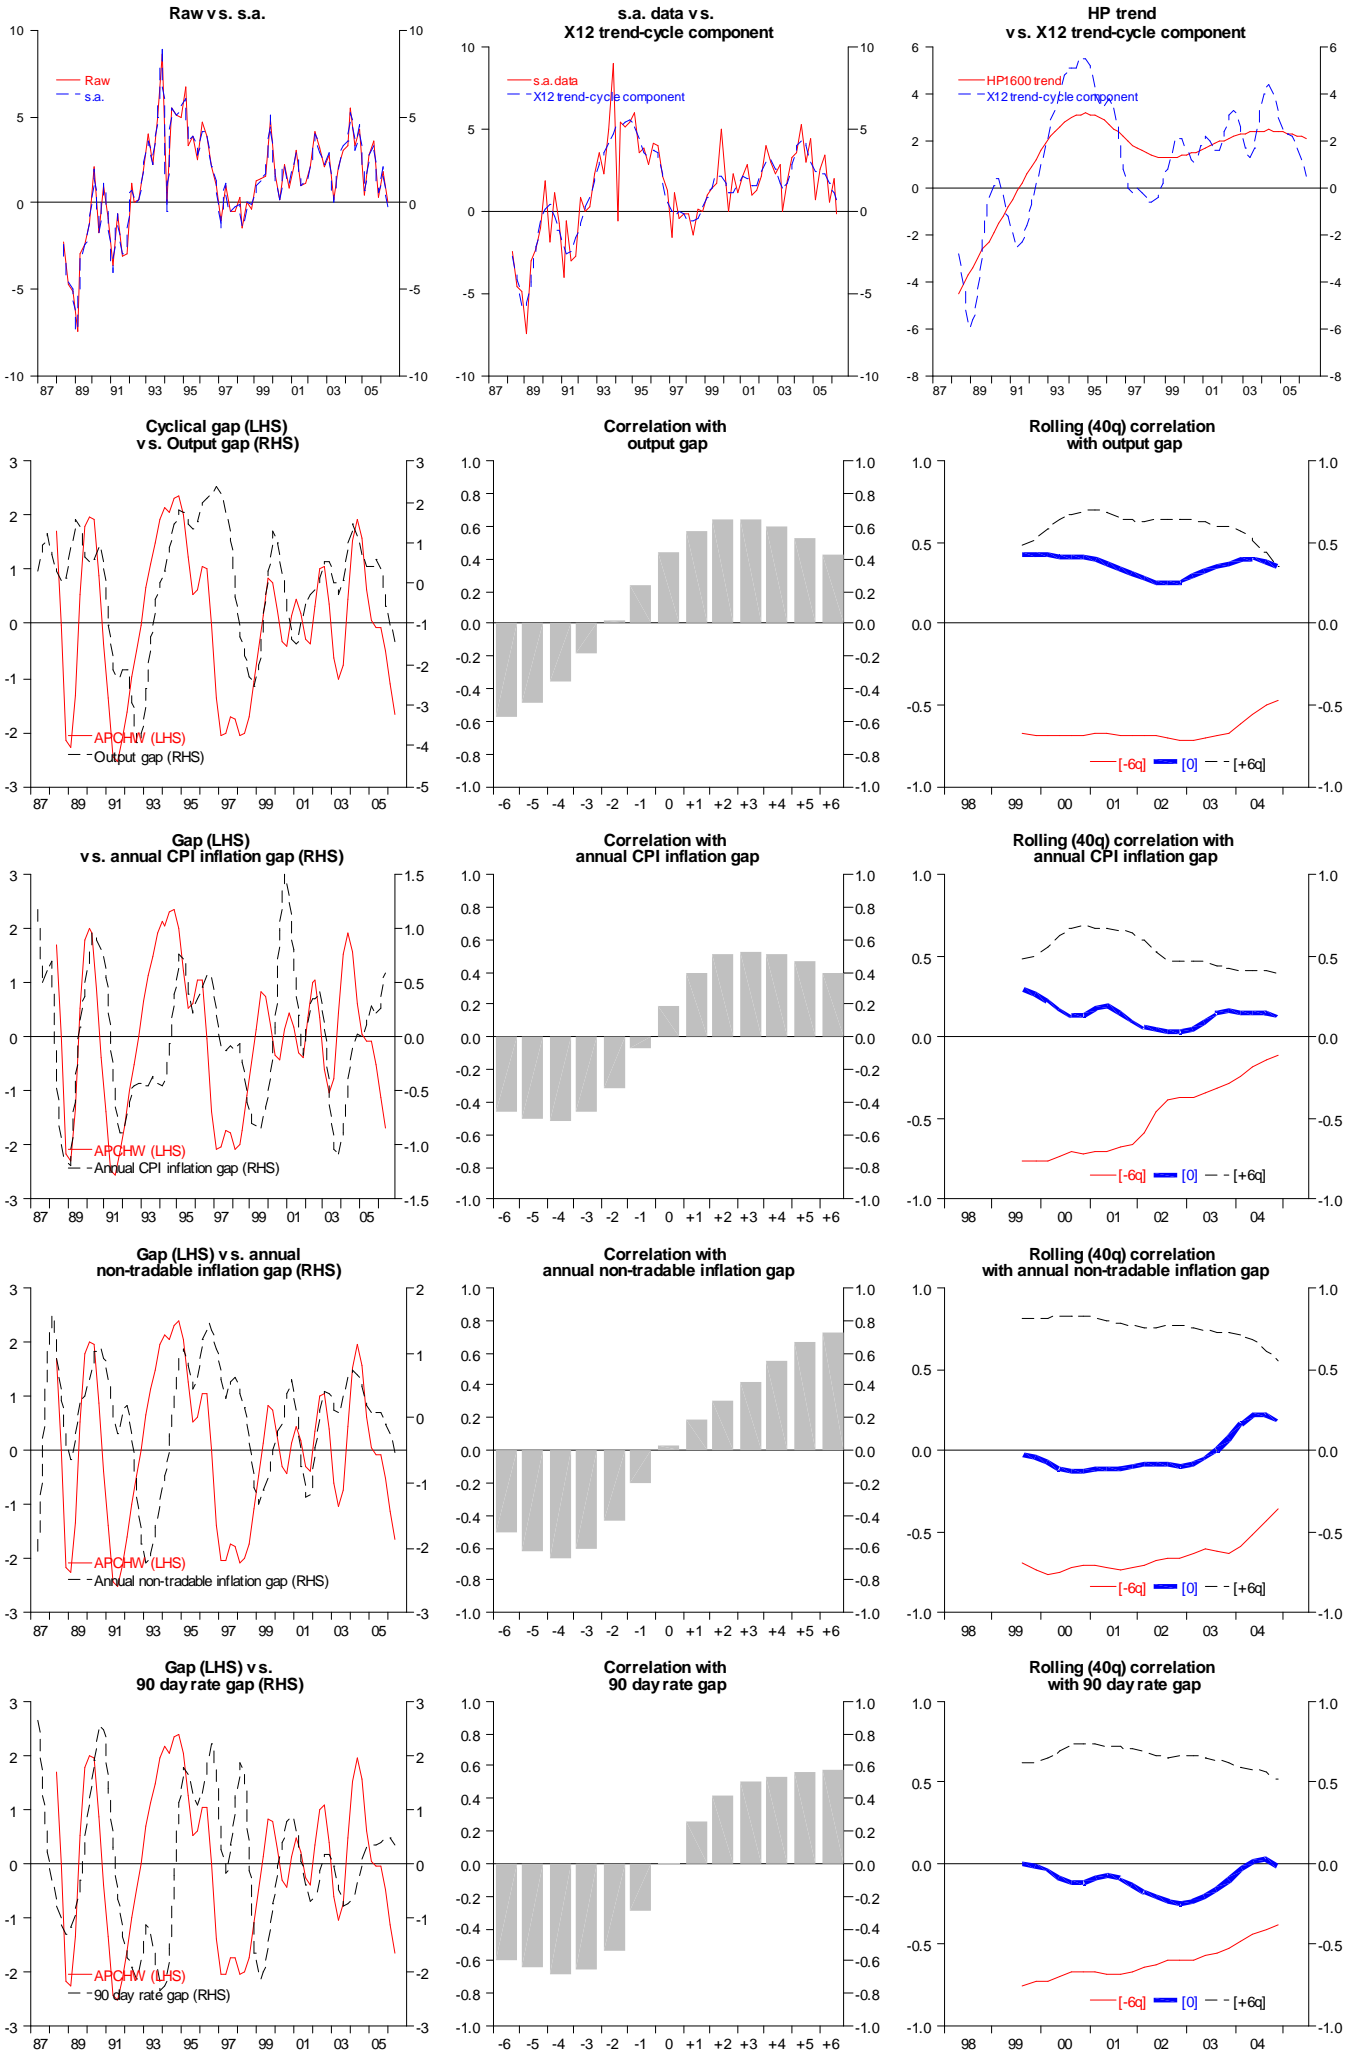

APC Capacity utilisation (HP filtered)

Annual change HLFS unemployment rate (HP filtered)

APC HLFS hours worked (HP filtered)

APC HLFS employment (HP filtered)

APC HLFS labour force (HP filtered)

APC HLFS labour productivity (GDP/hours worked) (HPed)

APC hours worked per employee) (HP filtered)

APC Unit labour costs (real wages/productivity) (HPed)

APC QES wages (HP filtered)

APC QES real wages (HP filtered)

APC labour cost index (HPed)

APC real labour cost index (HP filtered)

Annual change, net migration, working age (000) (HPed)