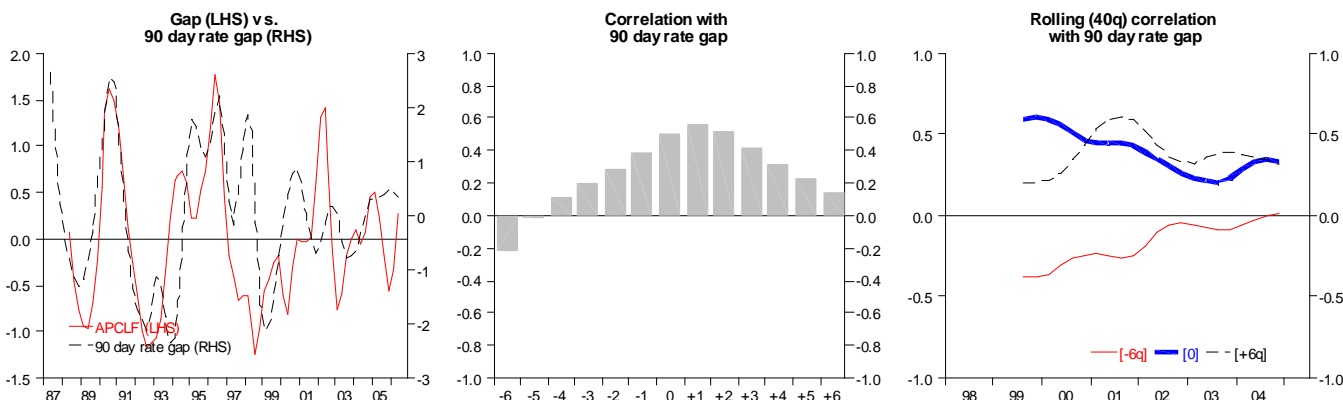

APC Capacity utilisation (HP filtered)

Annual change HLFS unemployment rate (HP filtered)

APC HLFS hours worked (HP filtered)

APC HLFS employment (HP filtered)

APC HLFS labour force (HP filtered)

APC HLFS labour productivity (GDP/hours worked) (HPed)

APC hours worked per employee) (HP filtered)

APC Unit labour costs (real wages/productivity) (HPed)

APC QES wages (HP filtered)

APC QES real wages (HP filtered)

APC labour cost index (HPed)

APC real labour cost index (HP filtered)