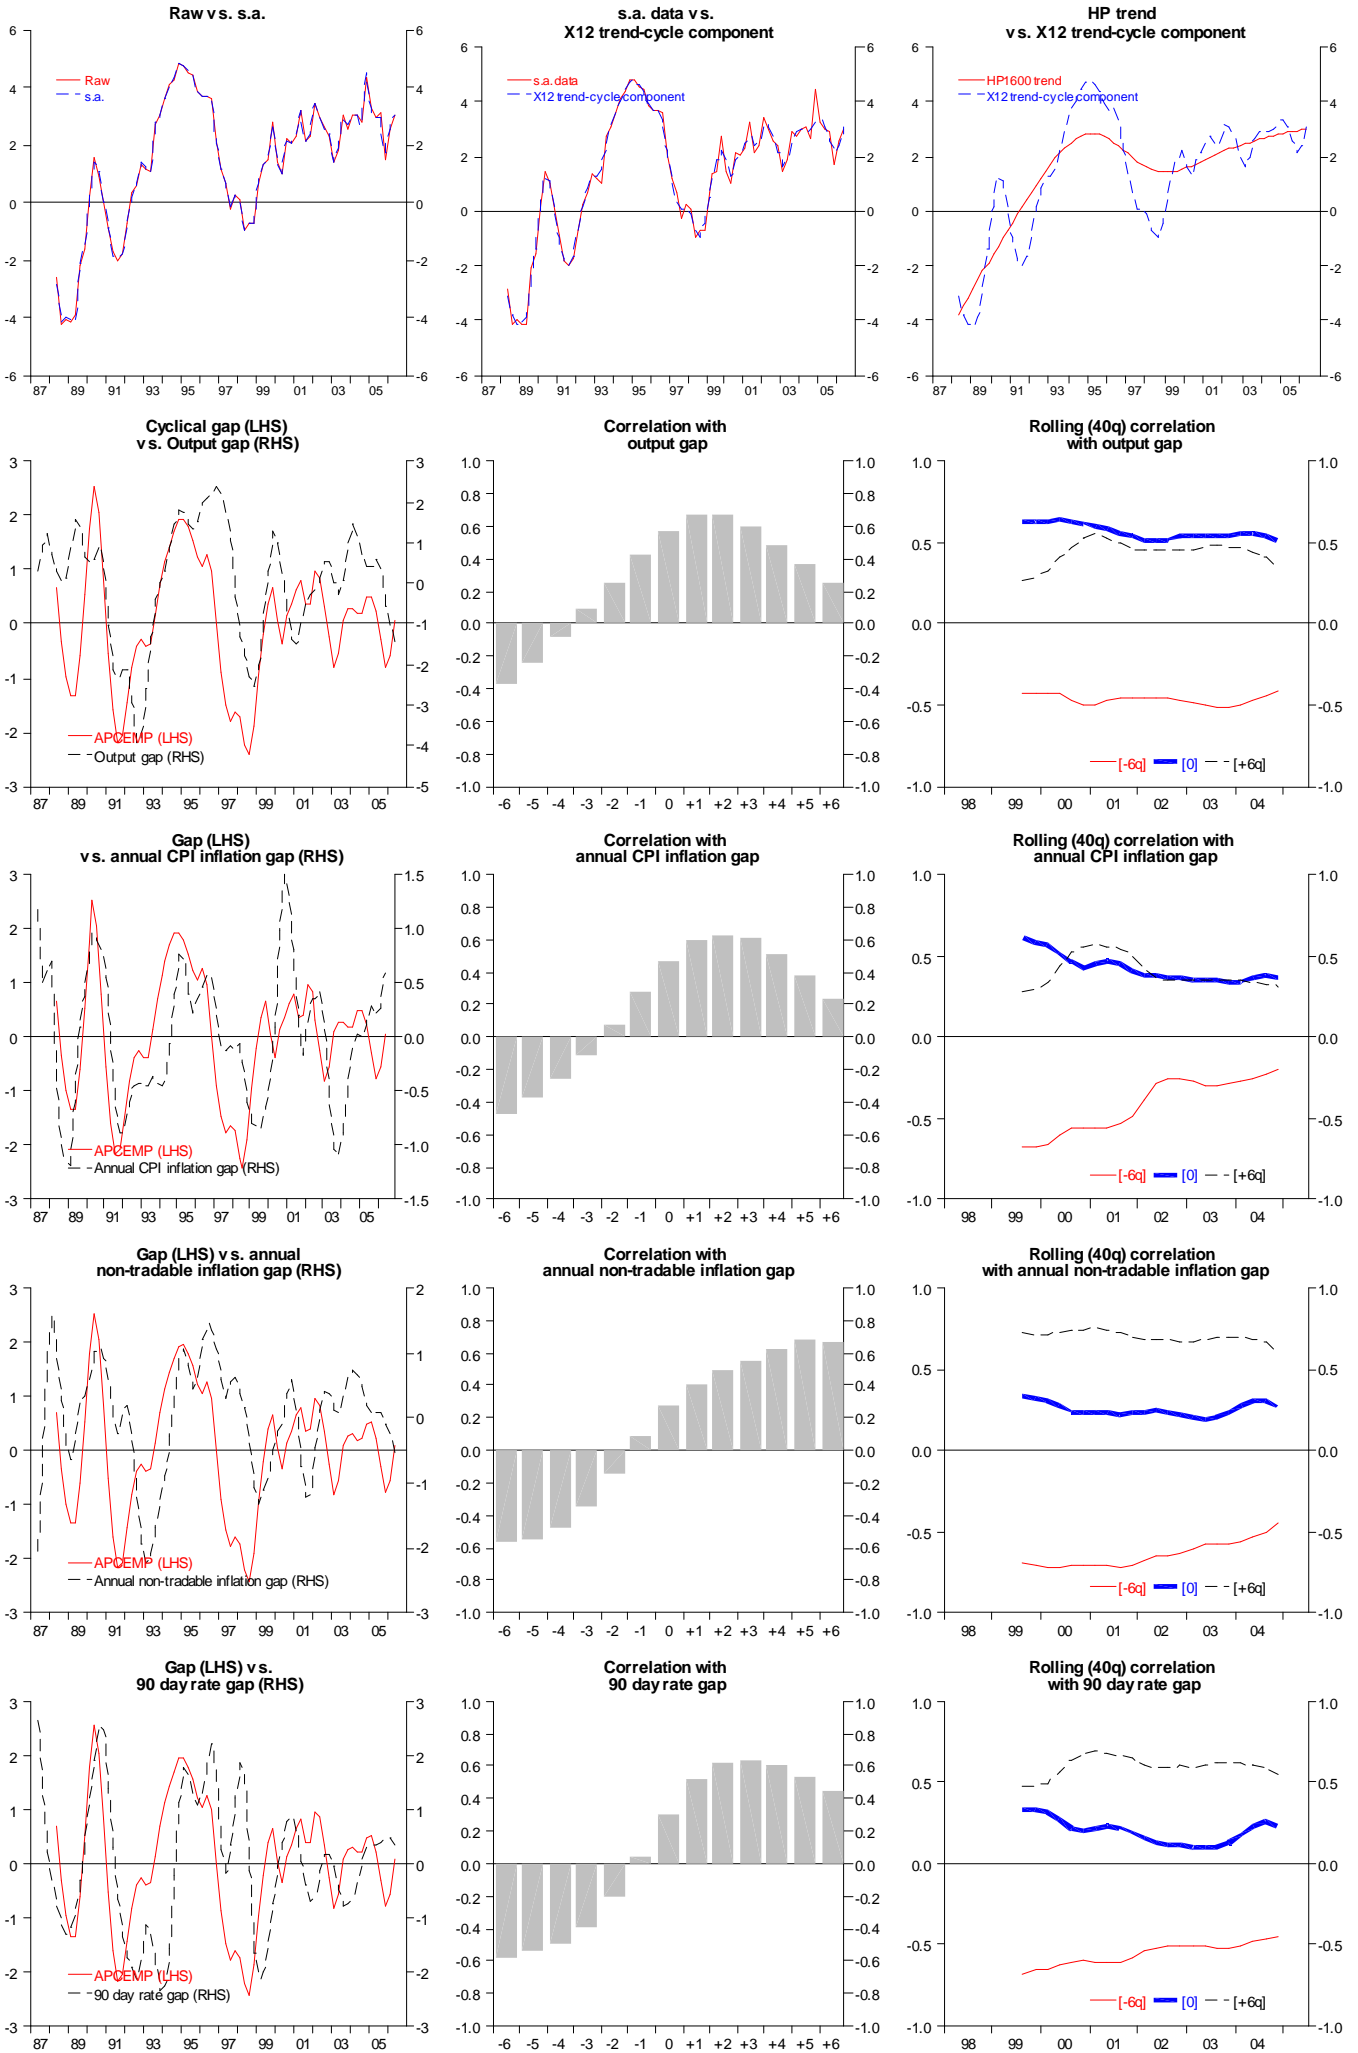

APC Capacity utilisation (HP filtered)

Annual change HLFS unemployment rate (HP filtered)

APC HLFS hours worked (HP filtered)

APC HLFS employment (HP filtered)

APC HLFS labour force (HP filtered)

APC HLFS labour productivity (GDP/hours worked) (HPed)

APC hours worked per employee) (HP filtered)

APC Unit labour costs (real wages/productivity) (HPed)

APC QES wages (HP filtered)

APC QES real wages (HP filtered)

APC labour cost index (HPed)

APC real labour cost index (HP filtered)

Annual change, net migration, working age (000) (HPed)