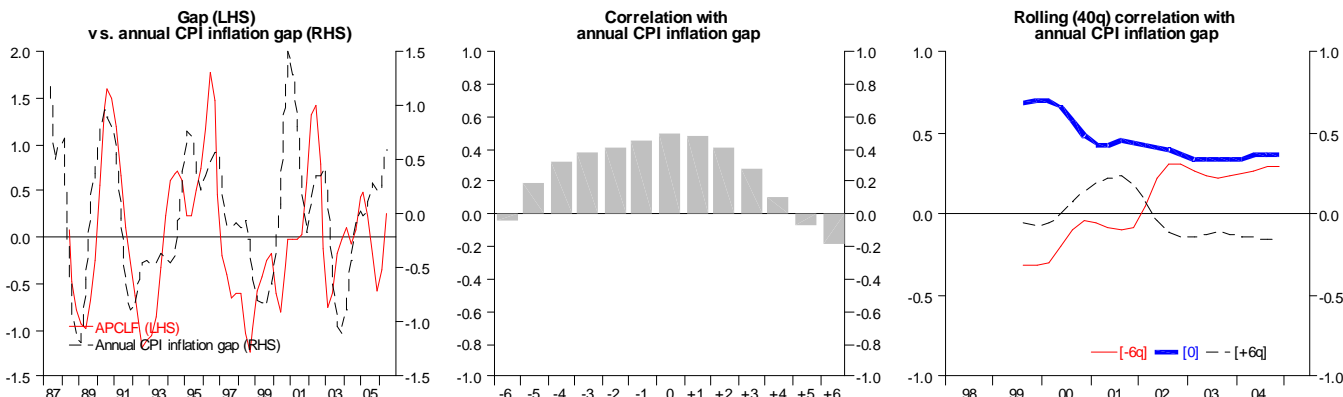

APC Capacity utilisation (HP filtered)

Annual change HLFS unemployment rate (HP filtered)

APC HLFS hours worked (HP filtered)

APC HLFS employment (HP filtered)

APC HLFS labour force (HP filtered)

APC HLFS labour productivity (GDP/hours worked) (HPed)

APC hours worked per employee) (HP filtered)

APC Unit labour costs (real wages/productivity) (HPed)

APC QES wages (HP filtered)

APC QES real wages (HP filtered)

APC labour cost index (HPed)

APC real labour cost index (HP filtered)