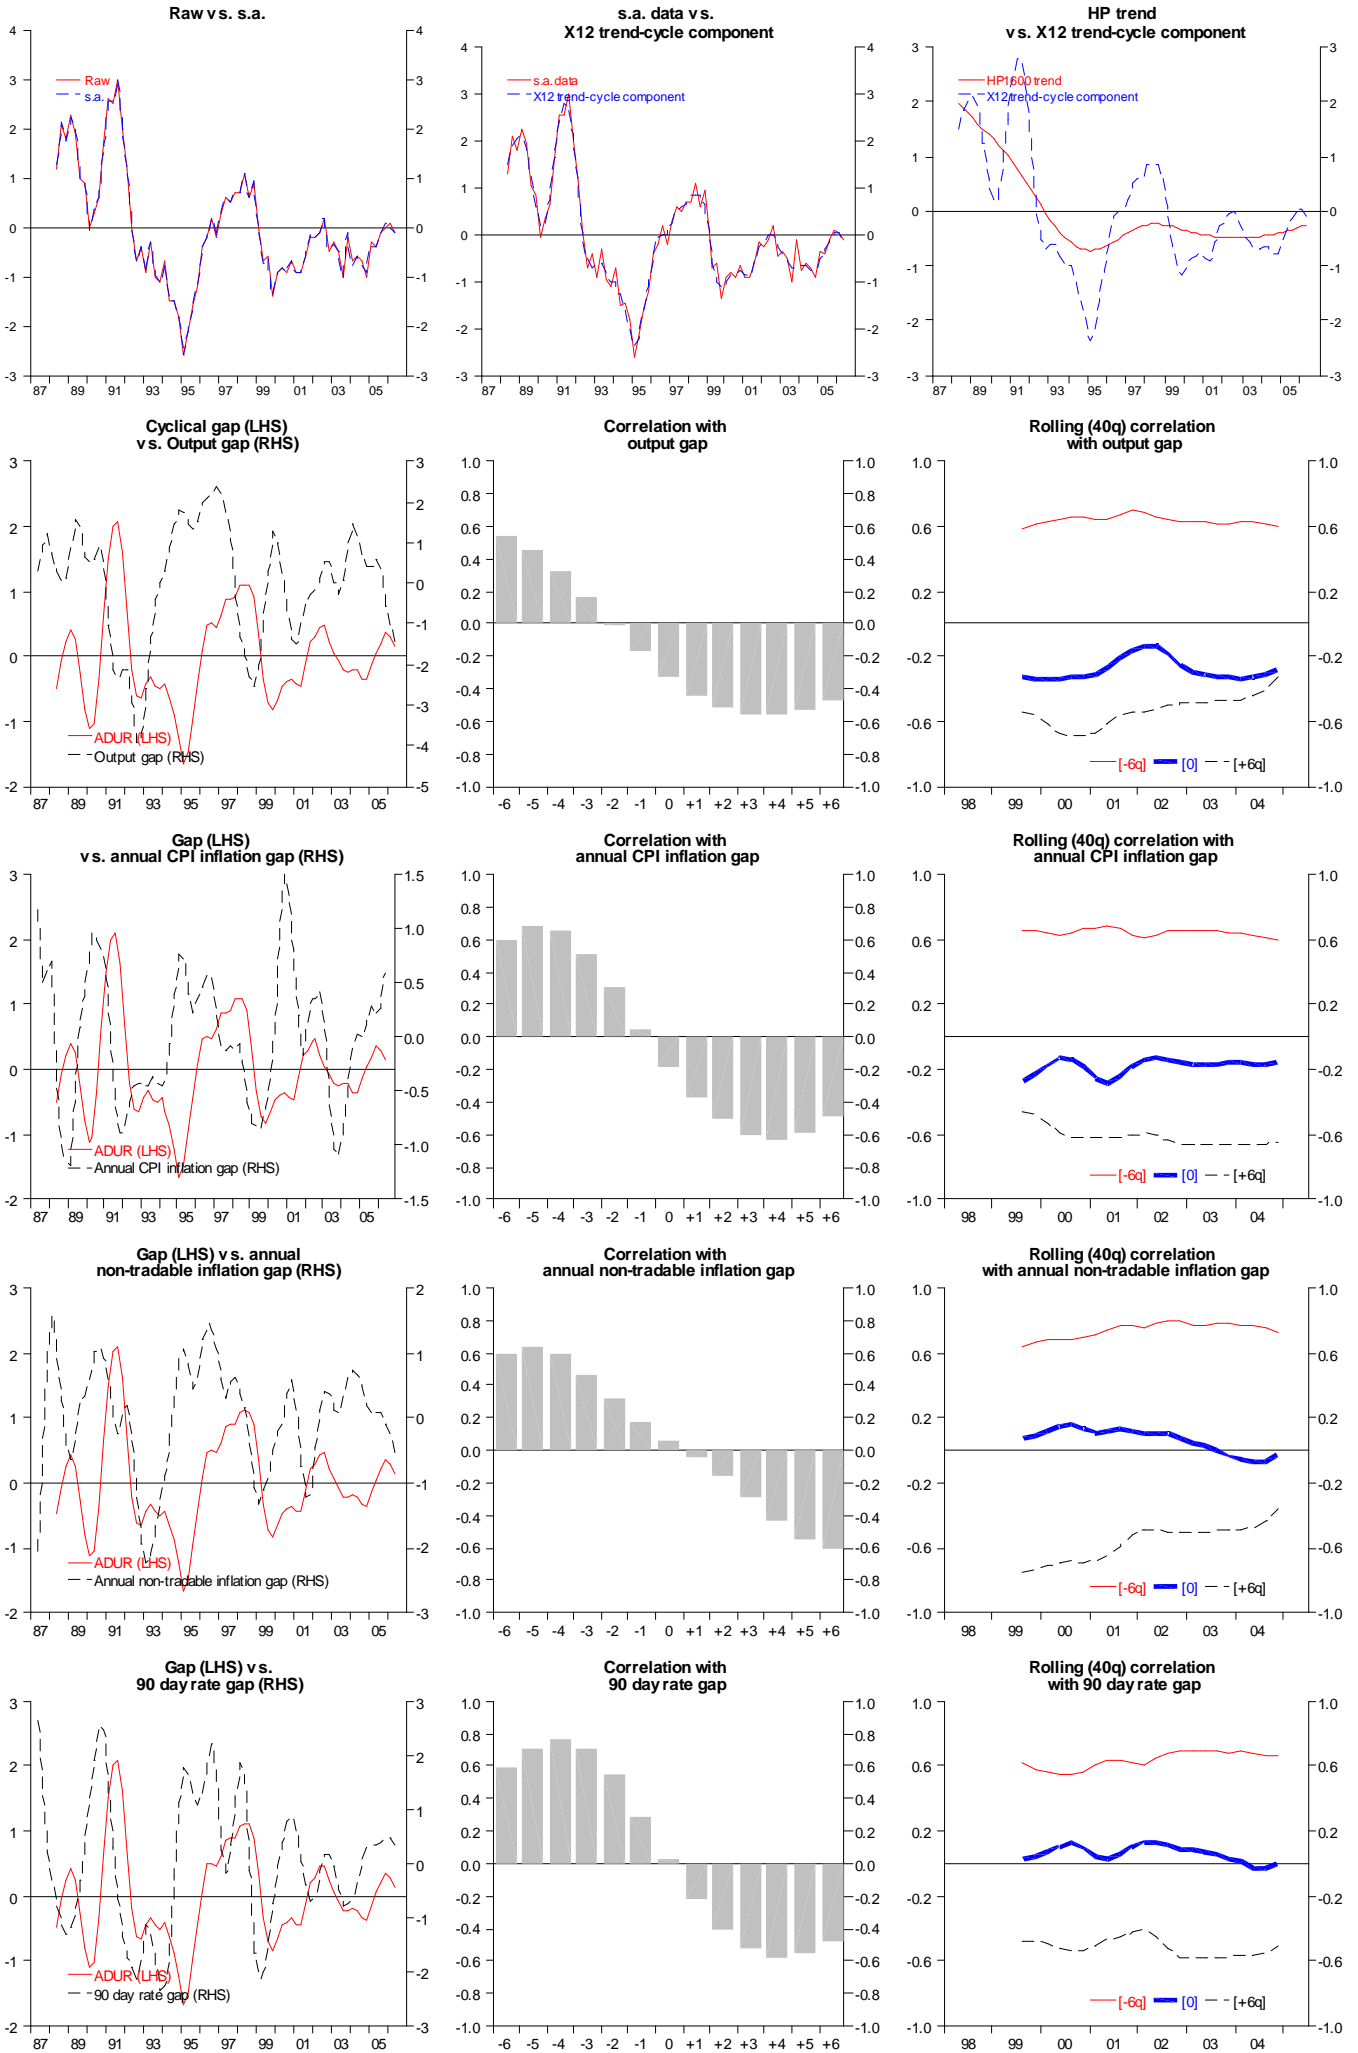

APC Capacity utilisation (HP filtered)

Annual change HLFS unemployment rate (HP filtered)

APC HLFS hours worked (HP filtered)

APC HLFS employment (HP filtered)

APC HLFS labour force (HP filtered)

APC HLFS labour productivity (GDP/hours worked) (HPed)

APC hours worked per employee) (HP filtered)

APC Unit labour costs (real wages/productivity) (HPed)

APC QES wages (HP filtered)

APC QES real wages (HP filtered)

APC labour cost index (HPed)

APC real labour cost index (HP filtered)

Annual change, net migration, working age (000) (HPed)