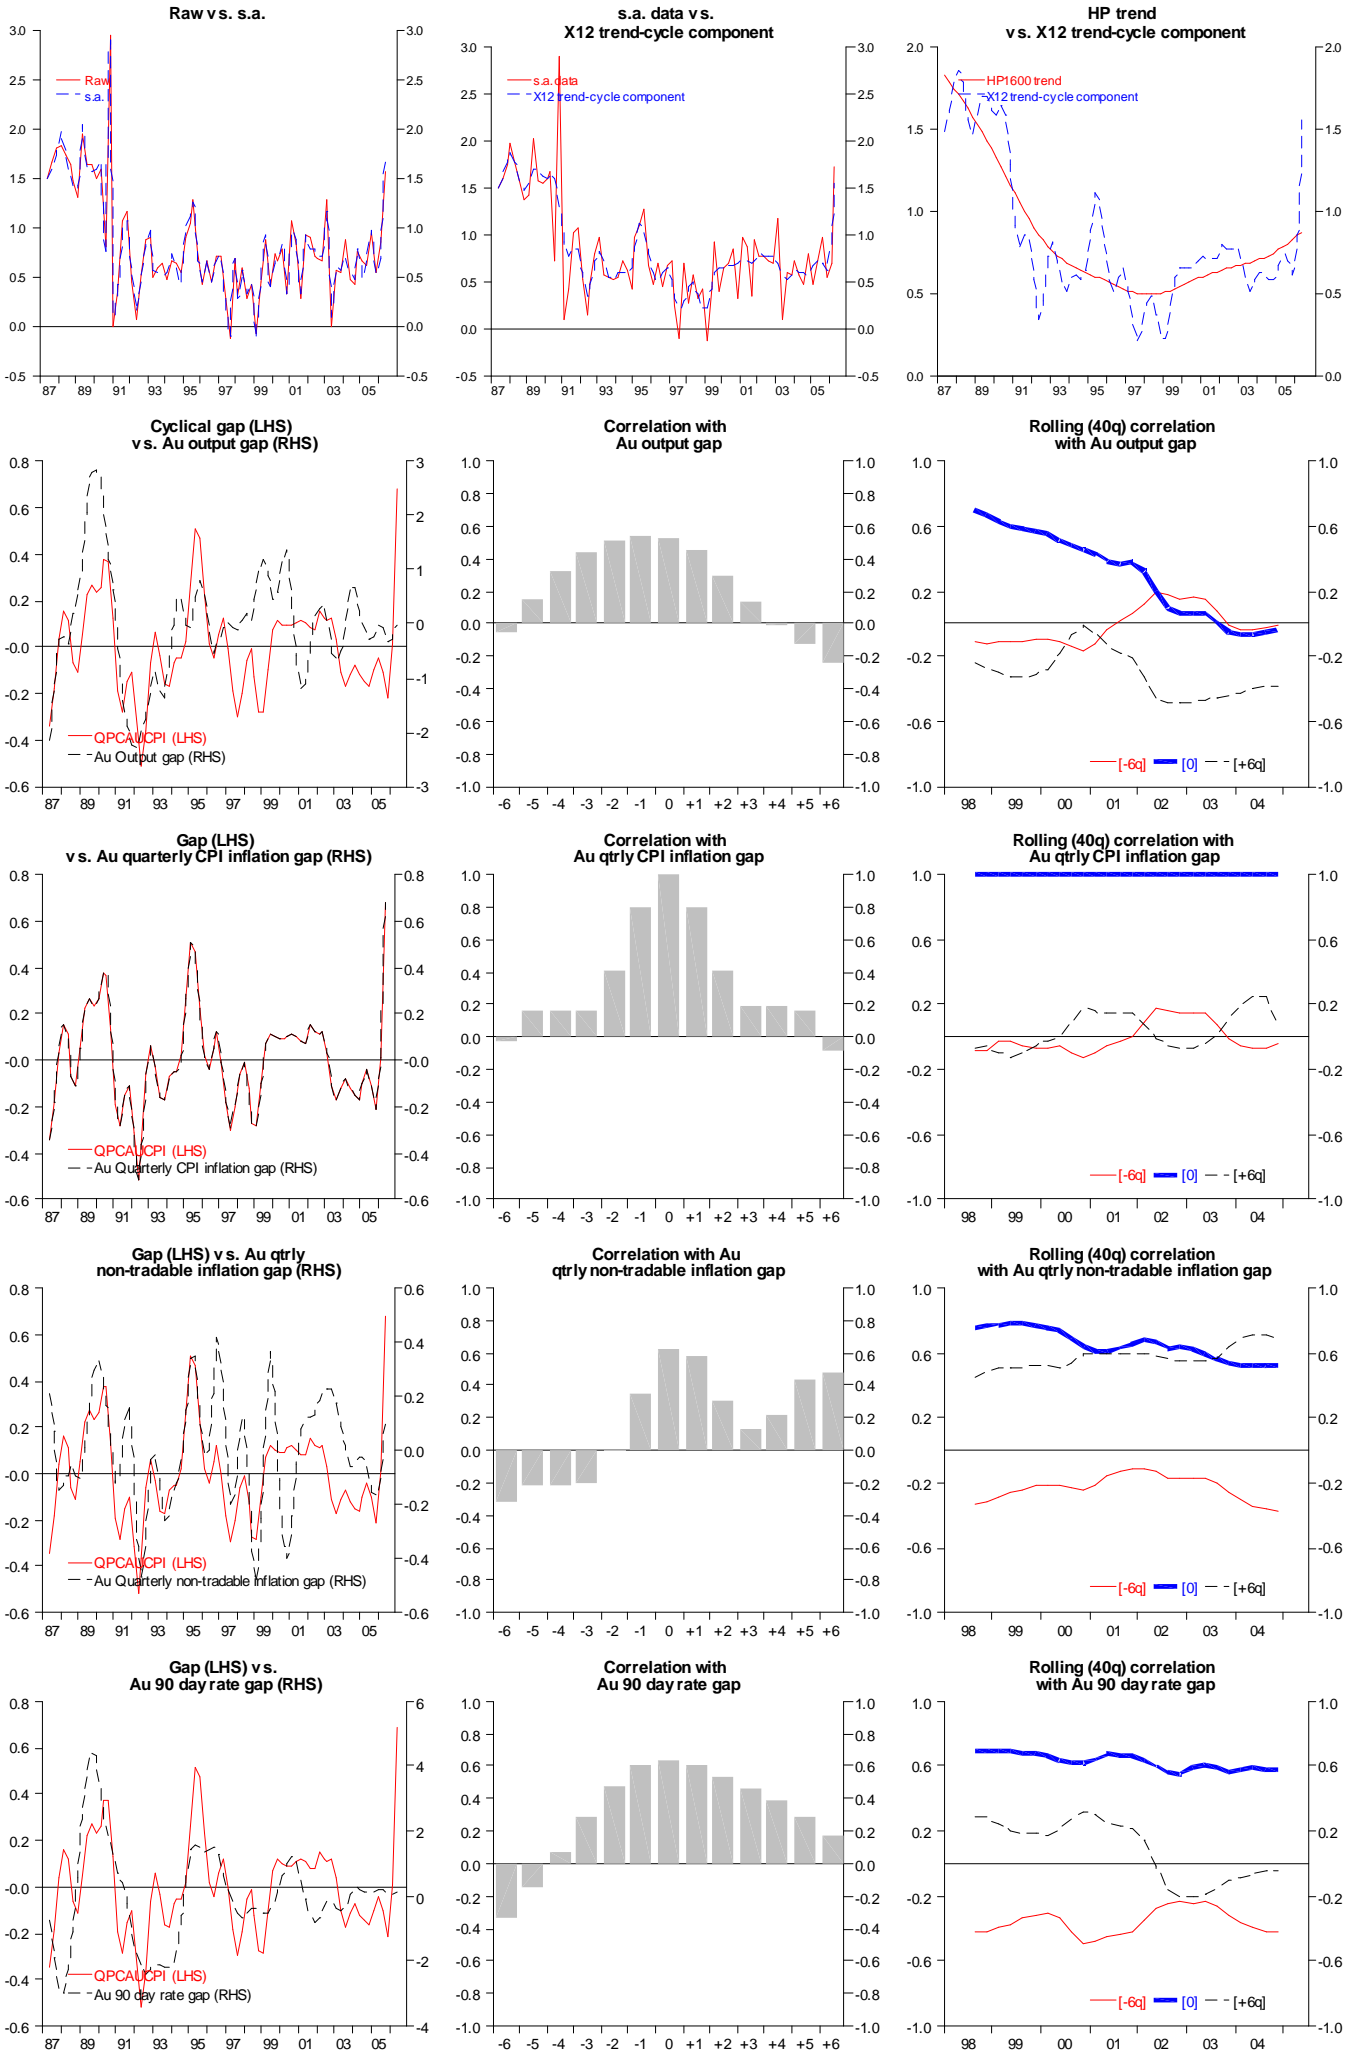

# QPC Australia CPI index (HP filtered)

# QPC Australia CPI tradables index (HP filtered)

# QPC Australia CPI non-tradables index (HP filtered)