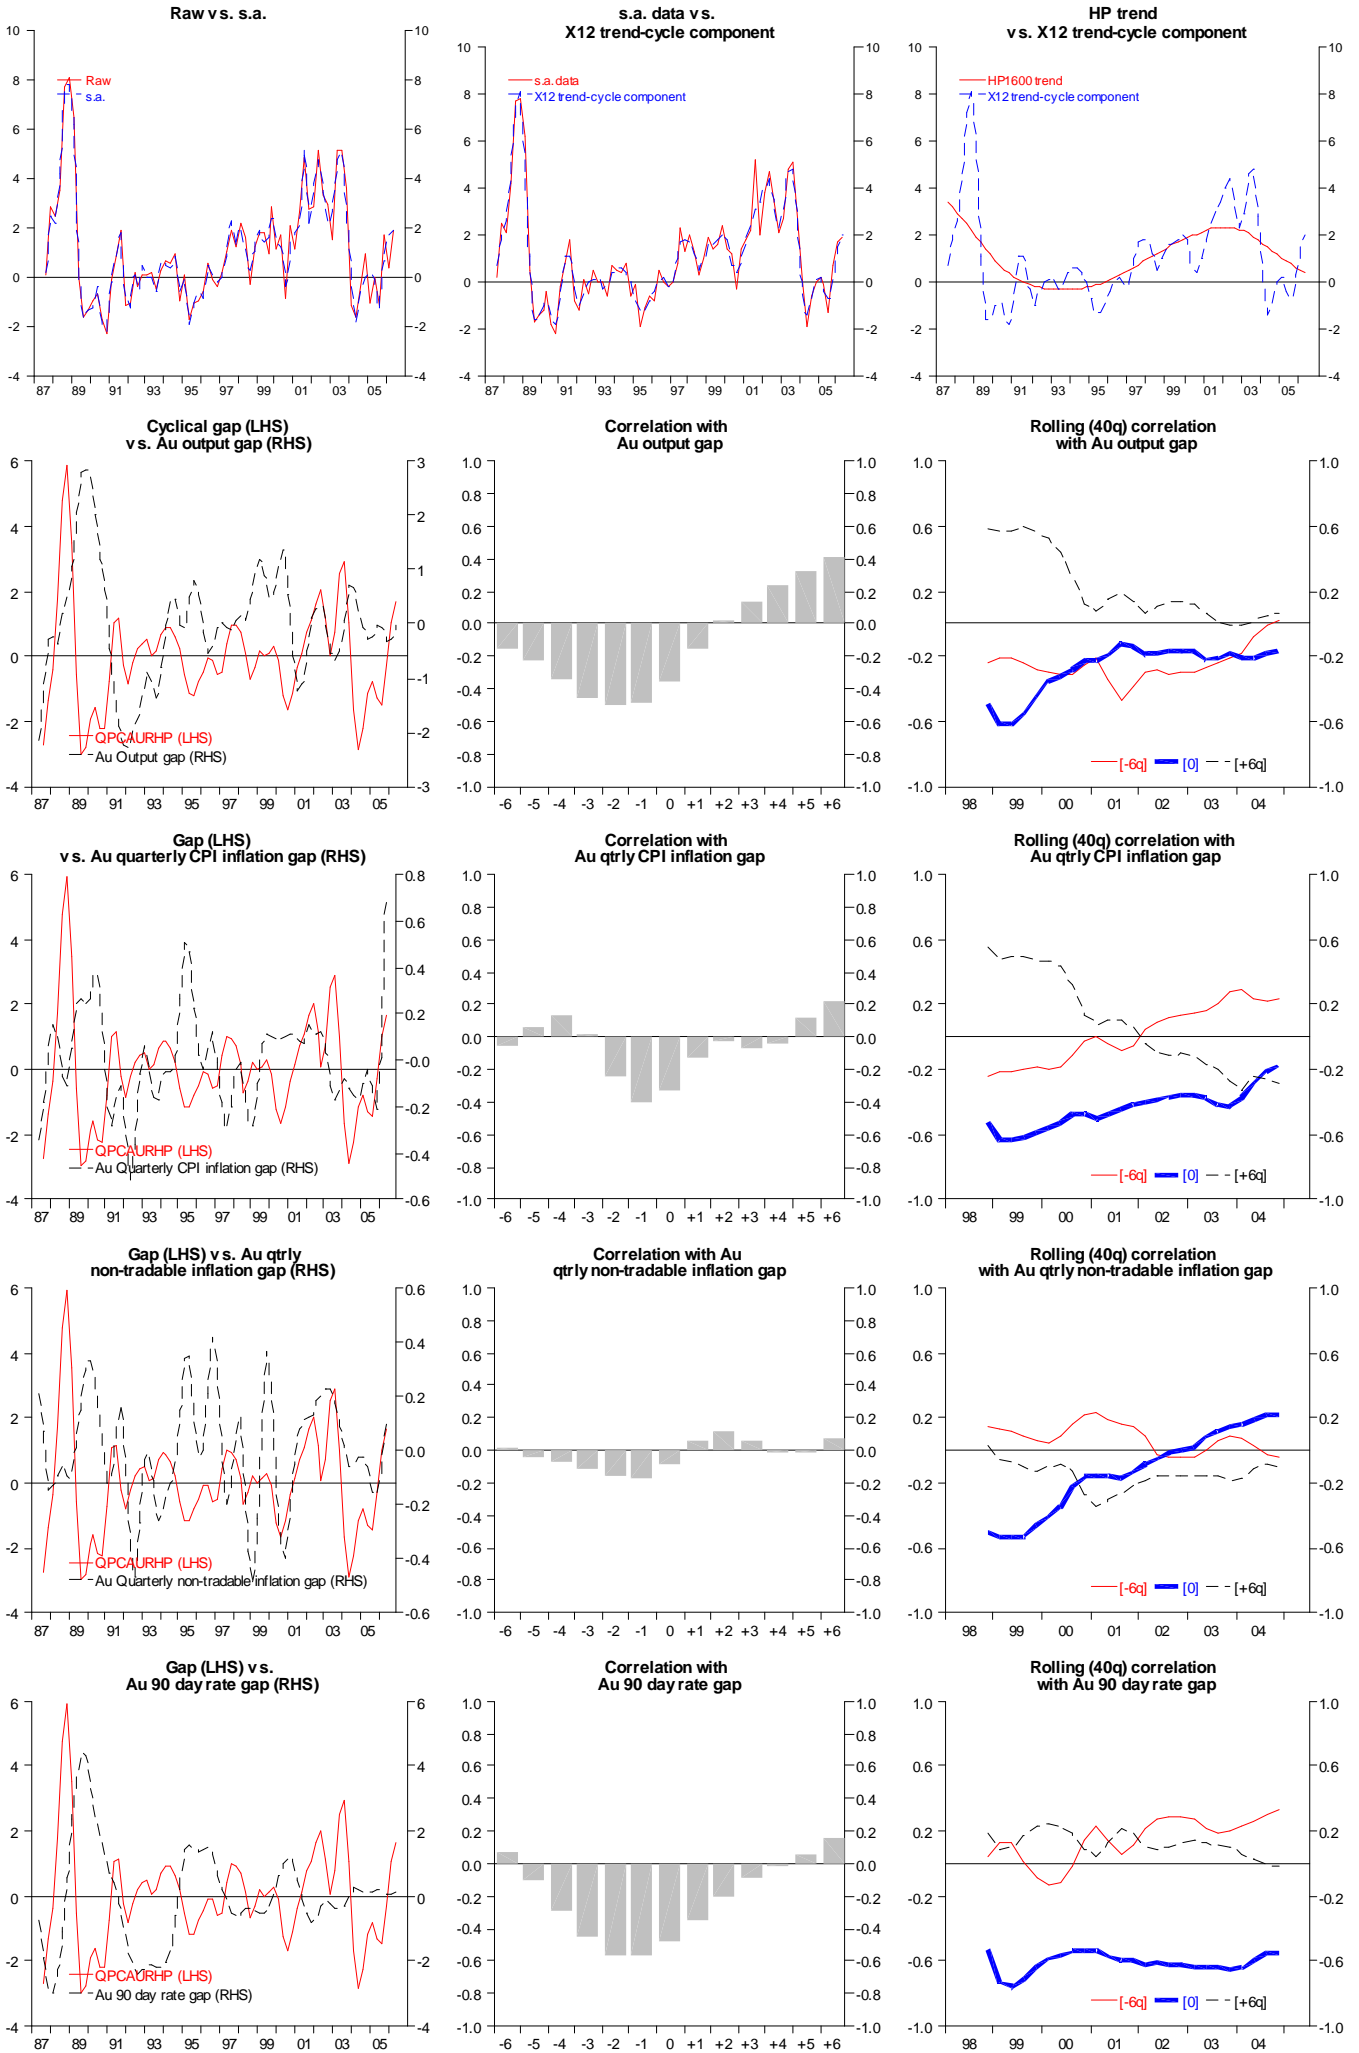

QPC Australia real house price index (HP filtered)