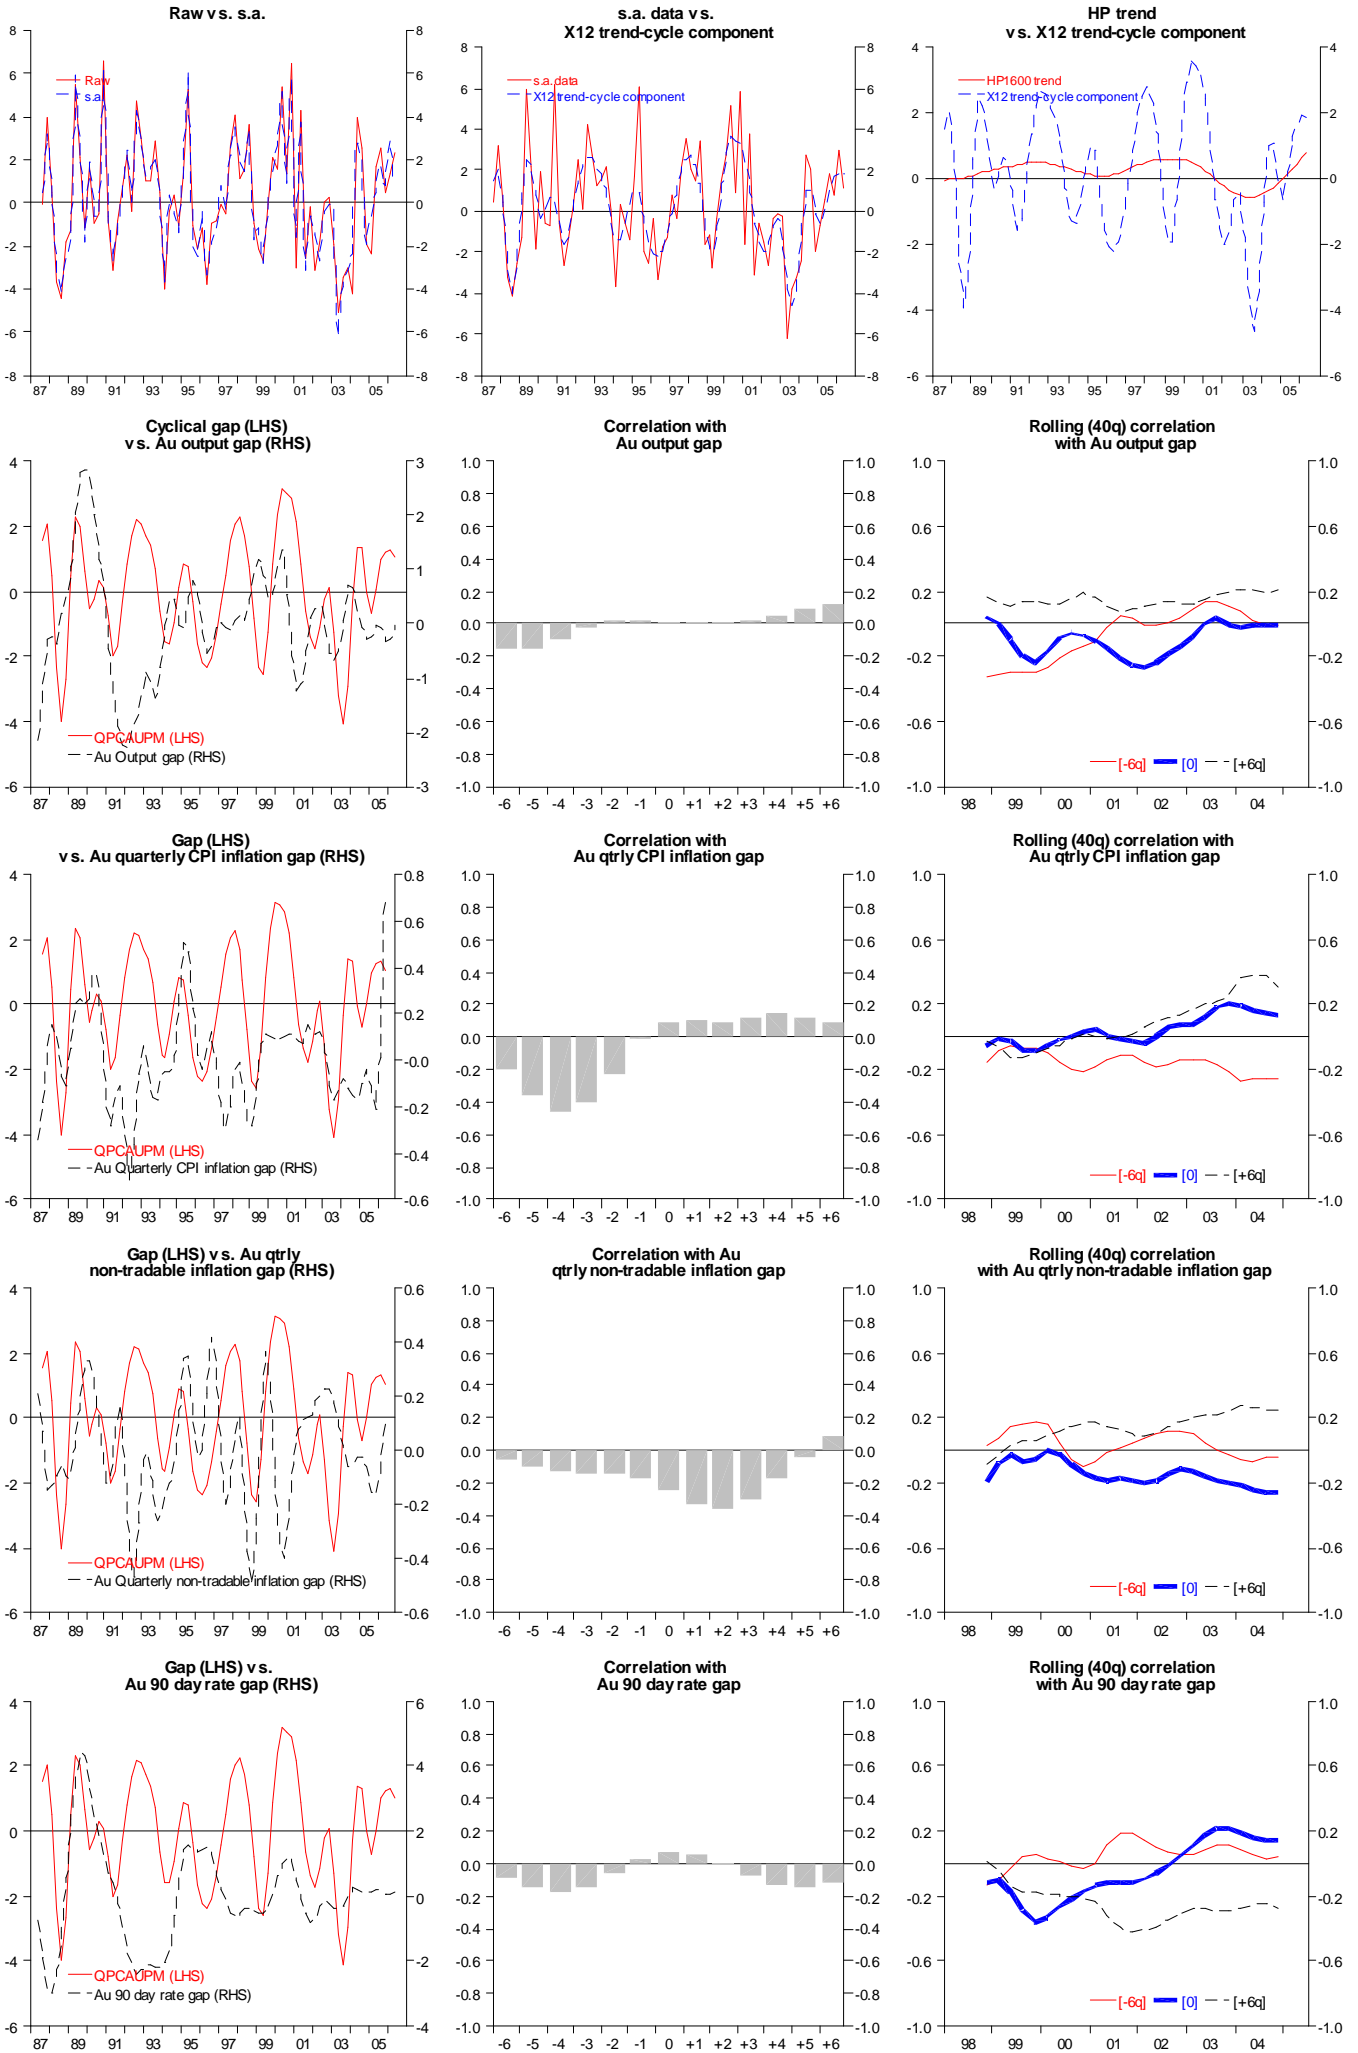

QPC Australia import prices (HP filtered)