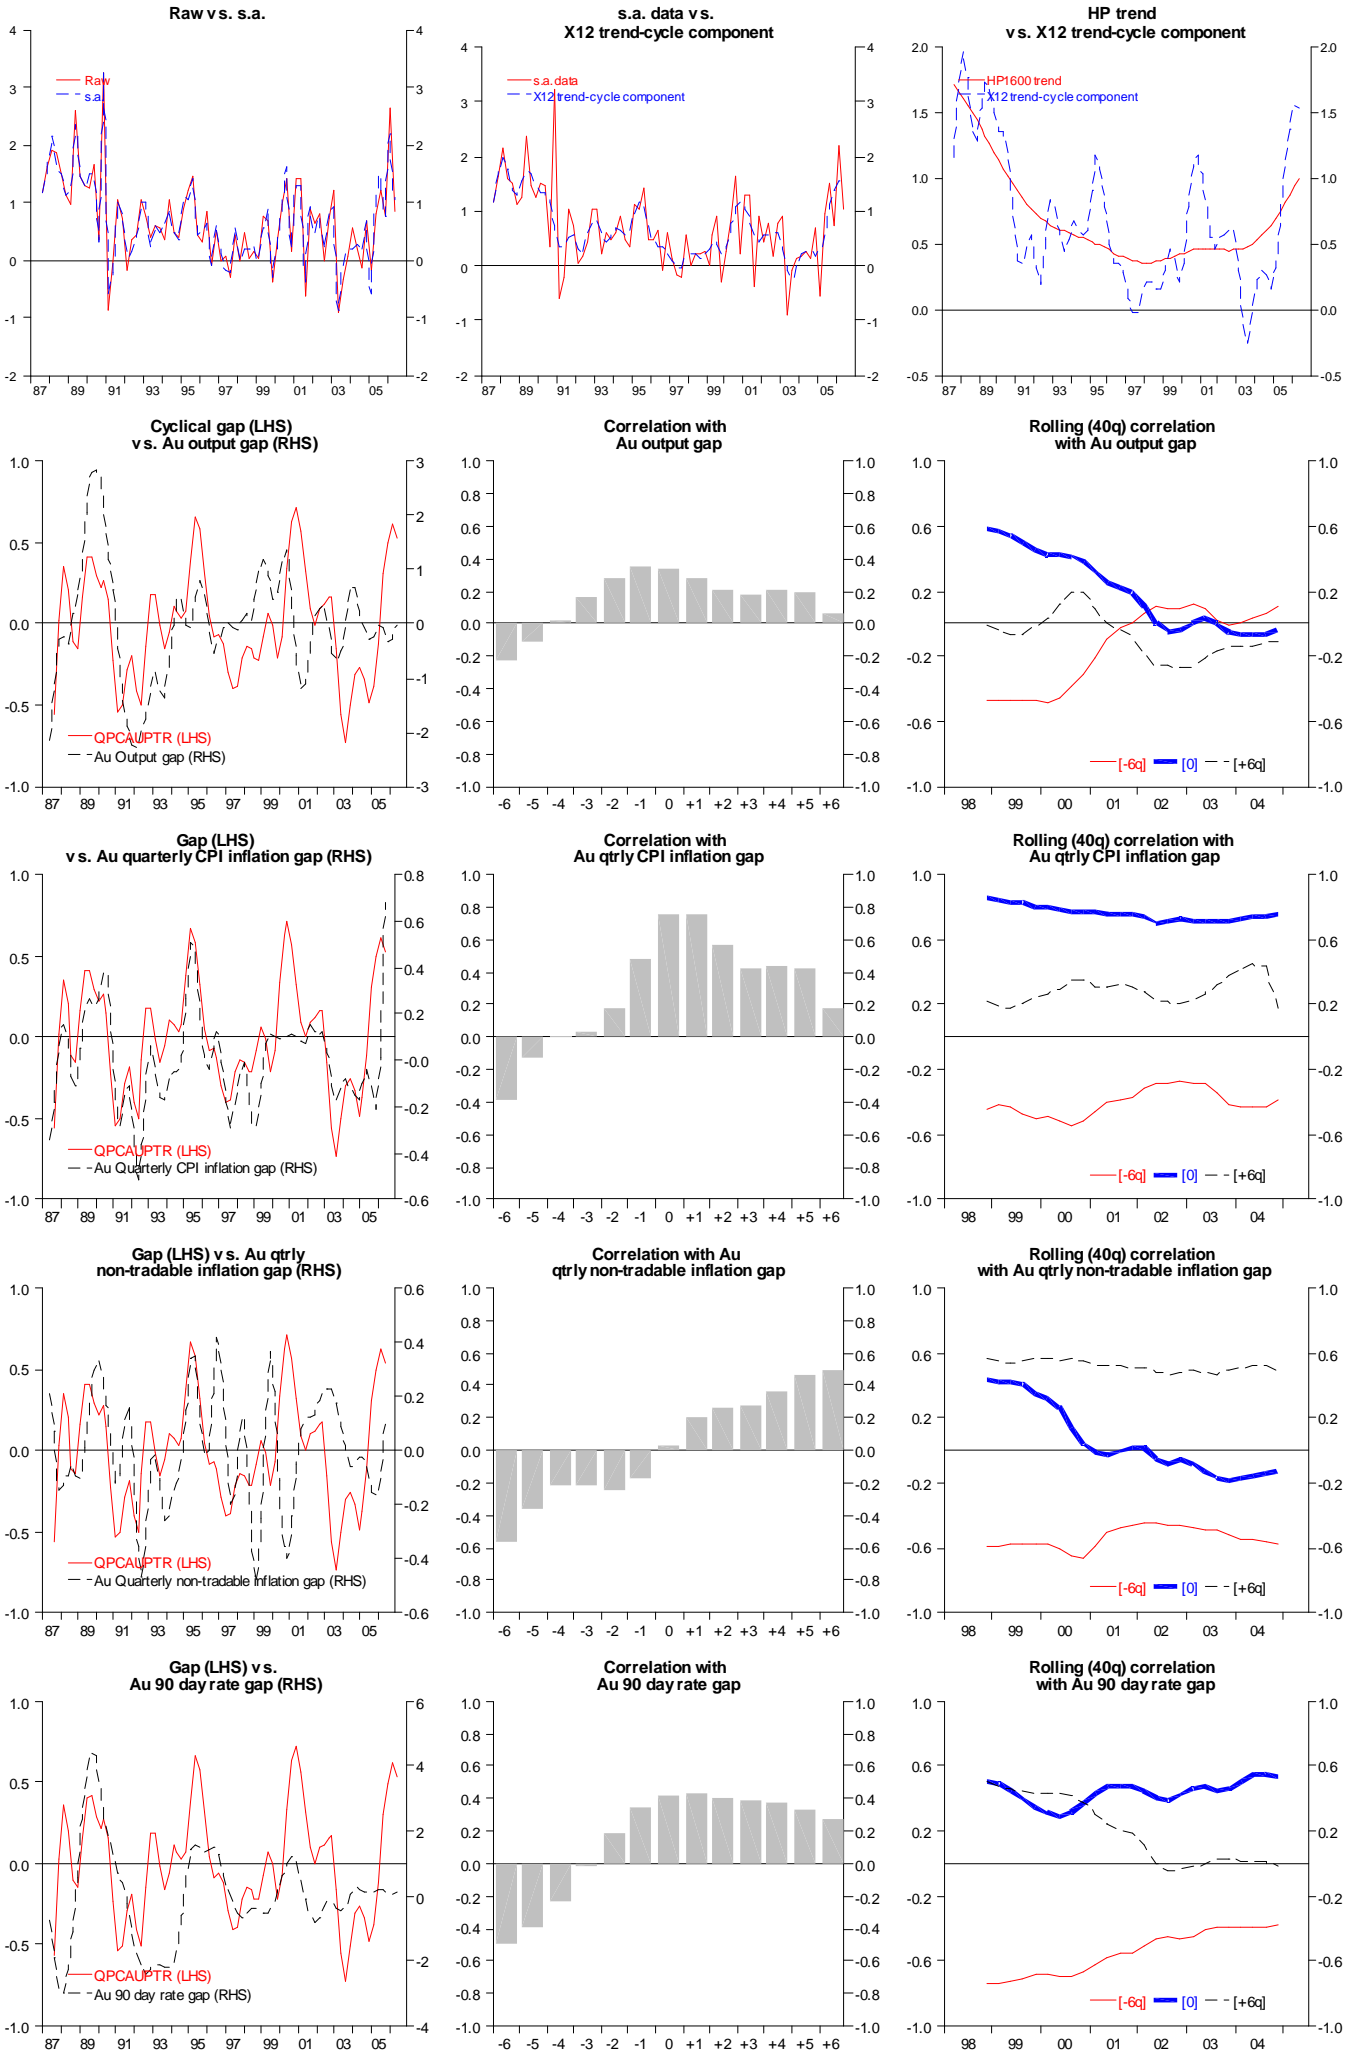

# QPC Australia CPI index (HP filtered)

# QPC Australia CPI tradables index (HP filtered)

# QPC Australia CPI non-tradables index (HP filtered)