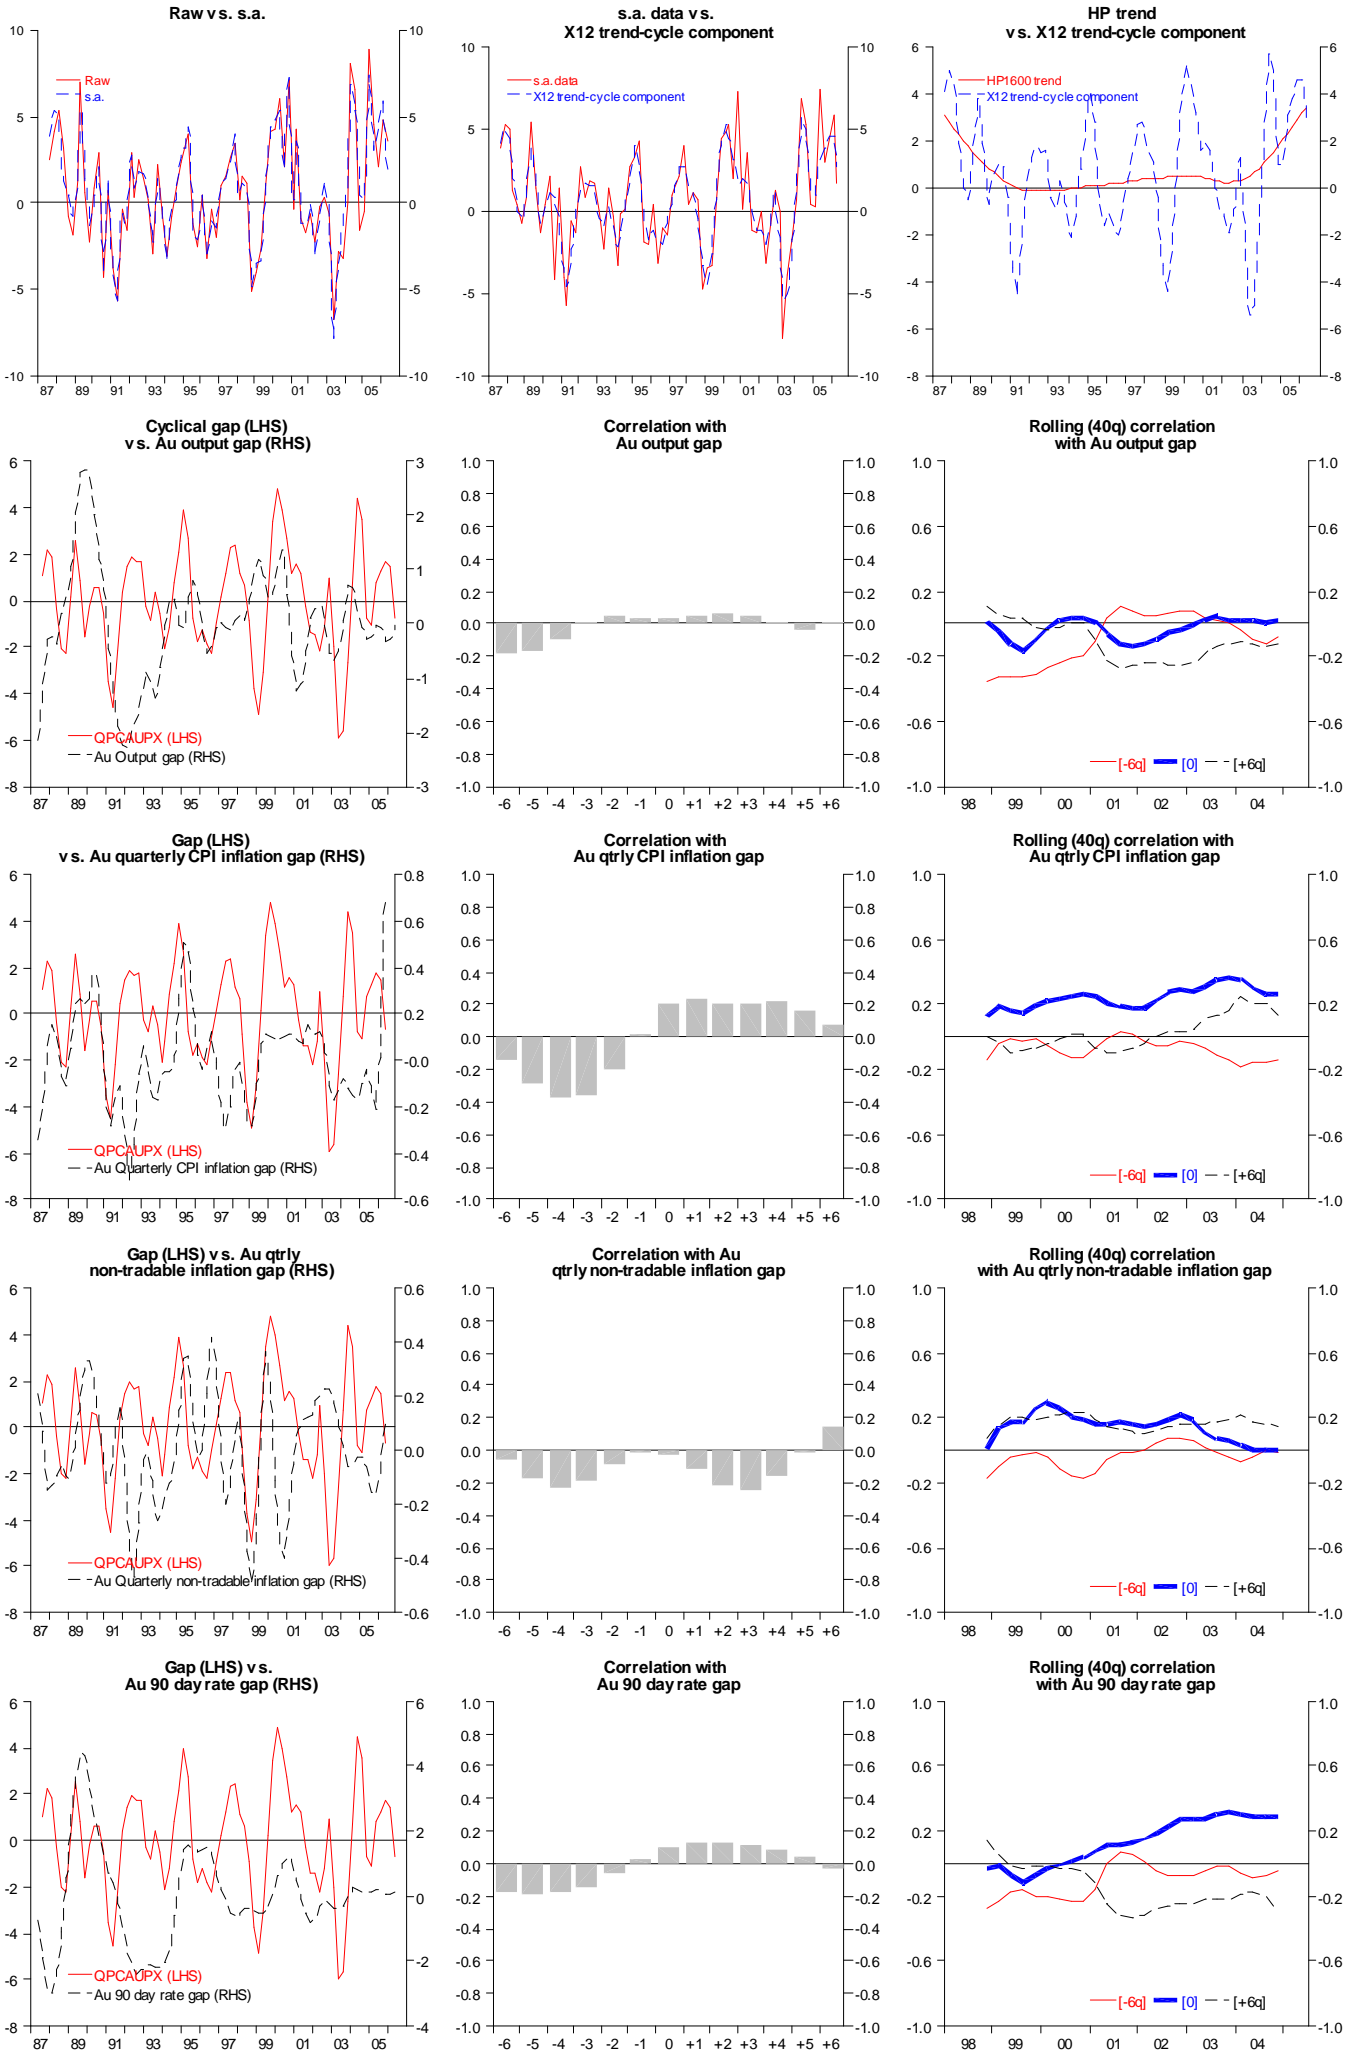

QPC Australia export prices (HP filtered)