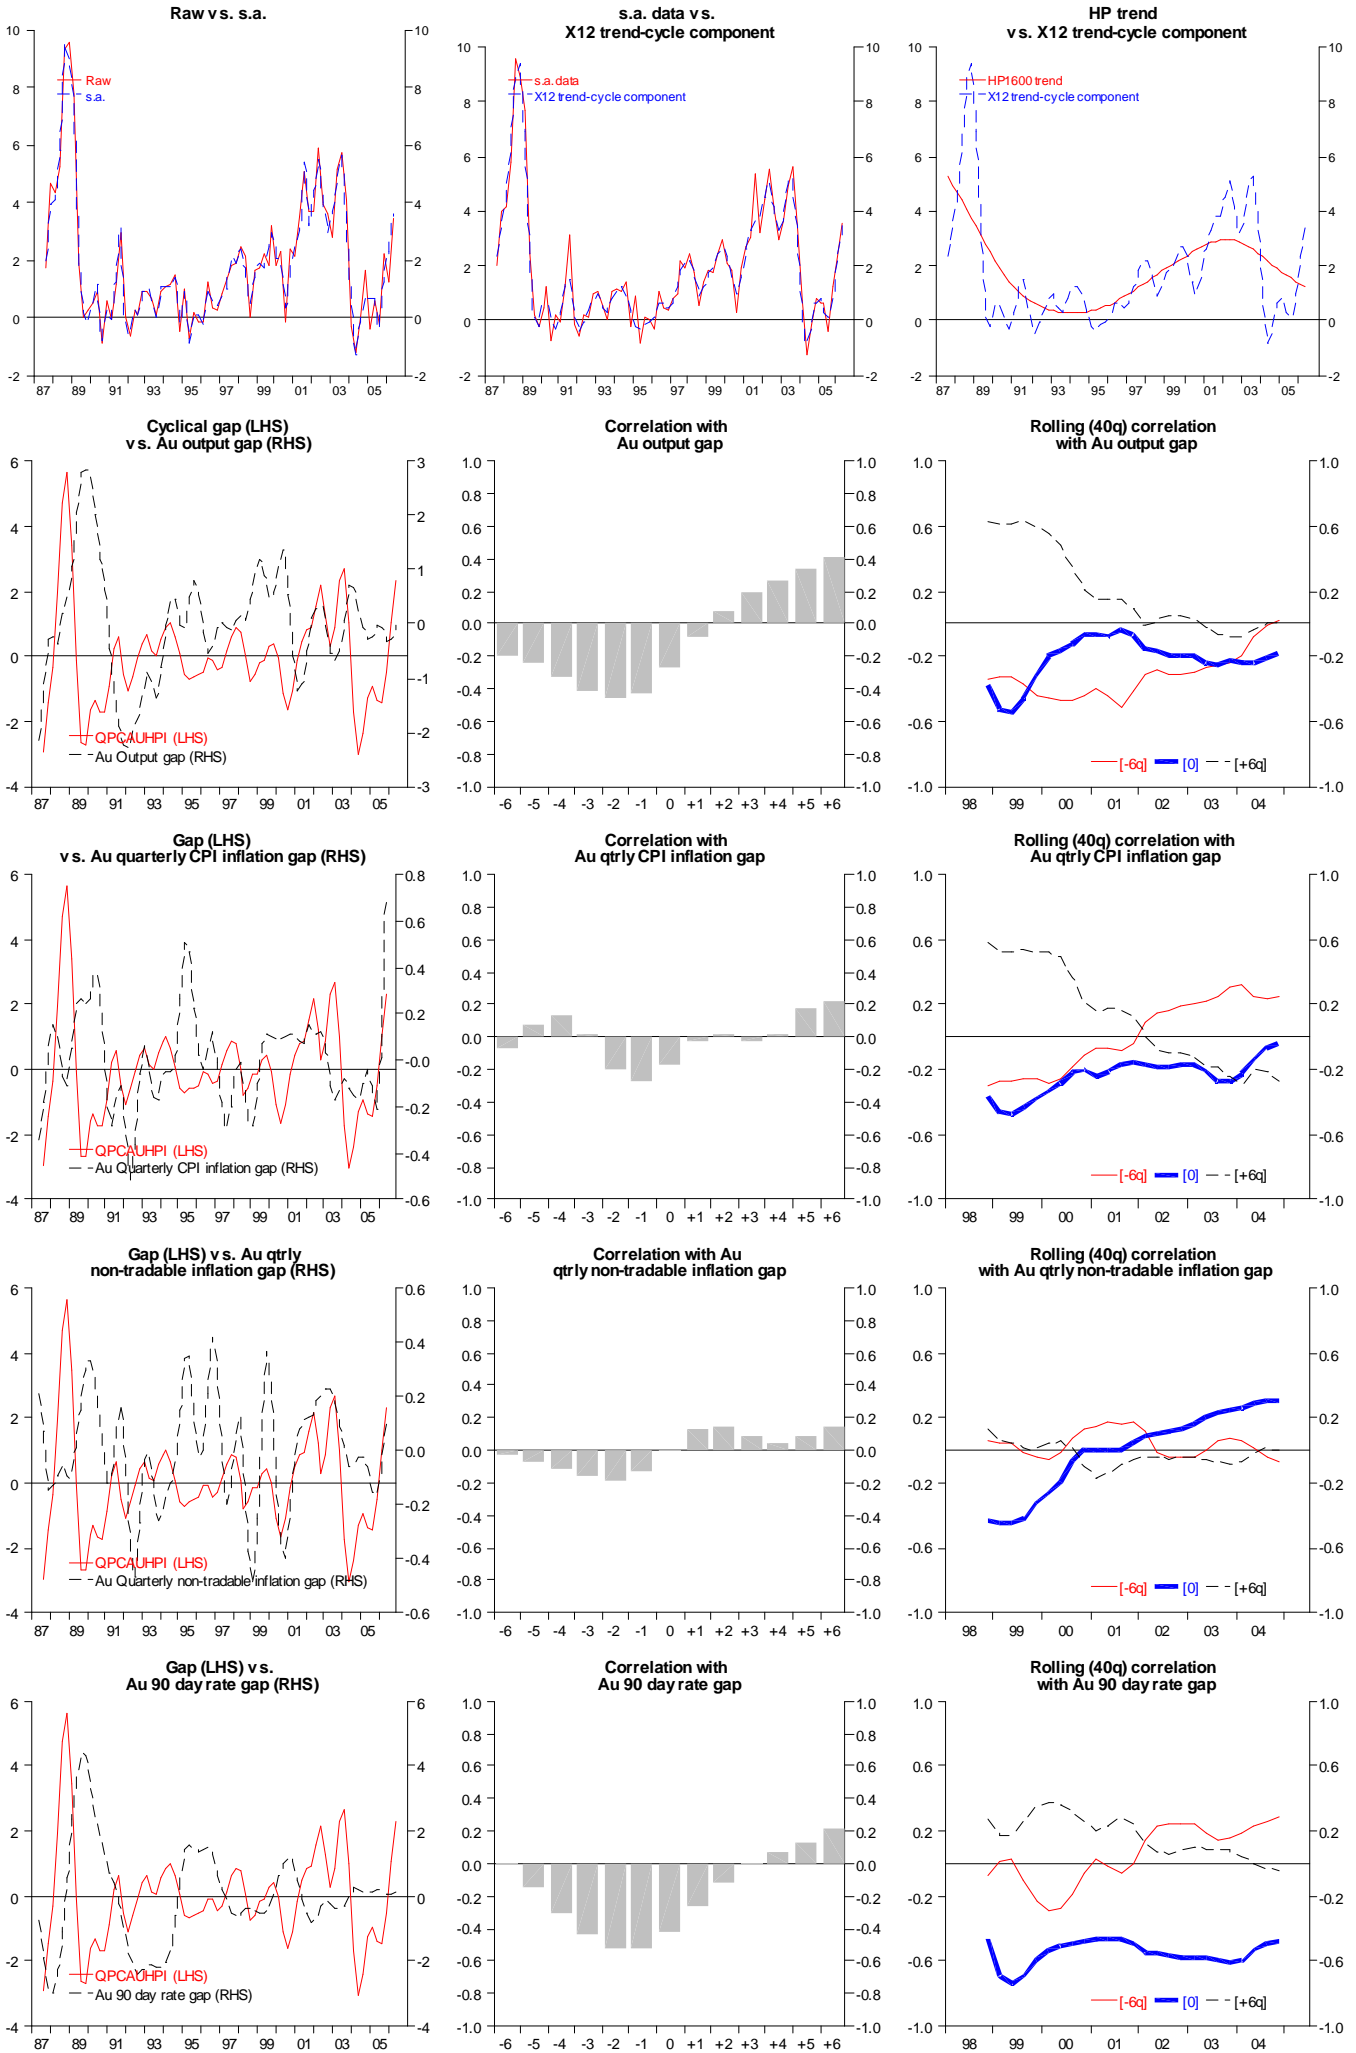

QPC Australia house price index (HP filtered)