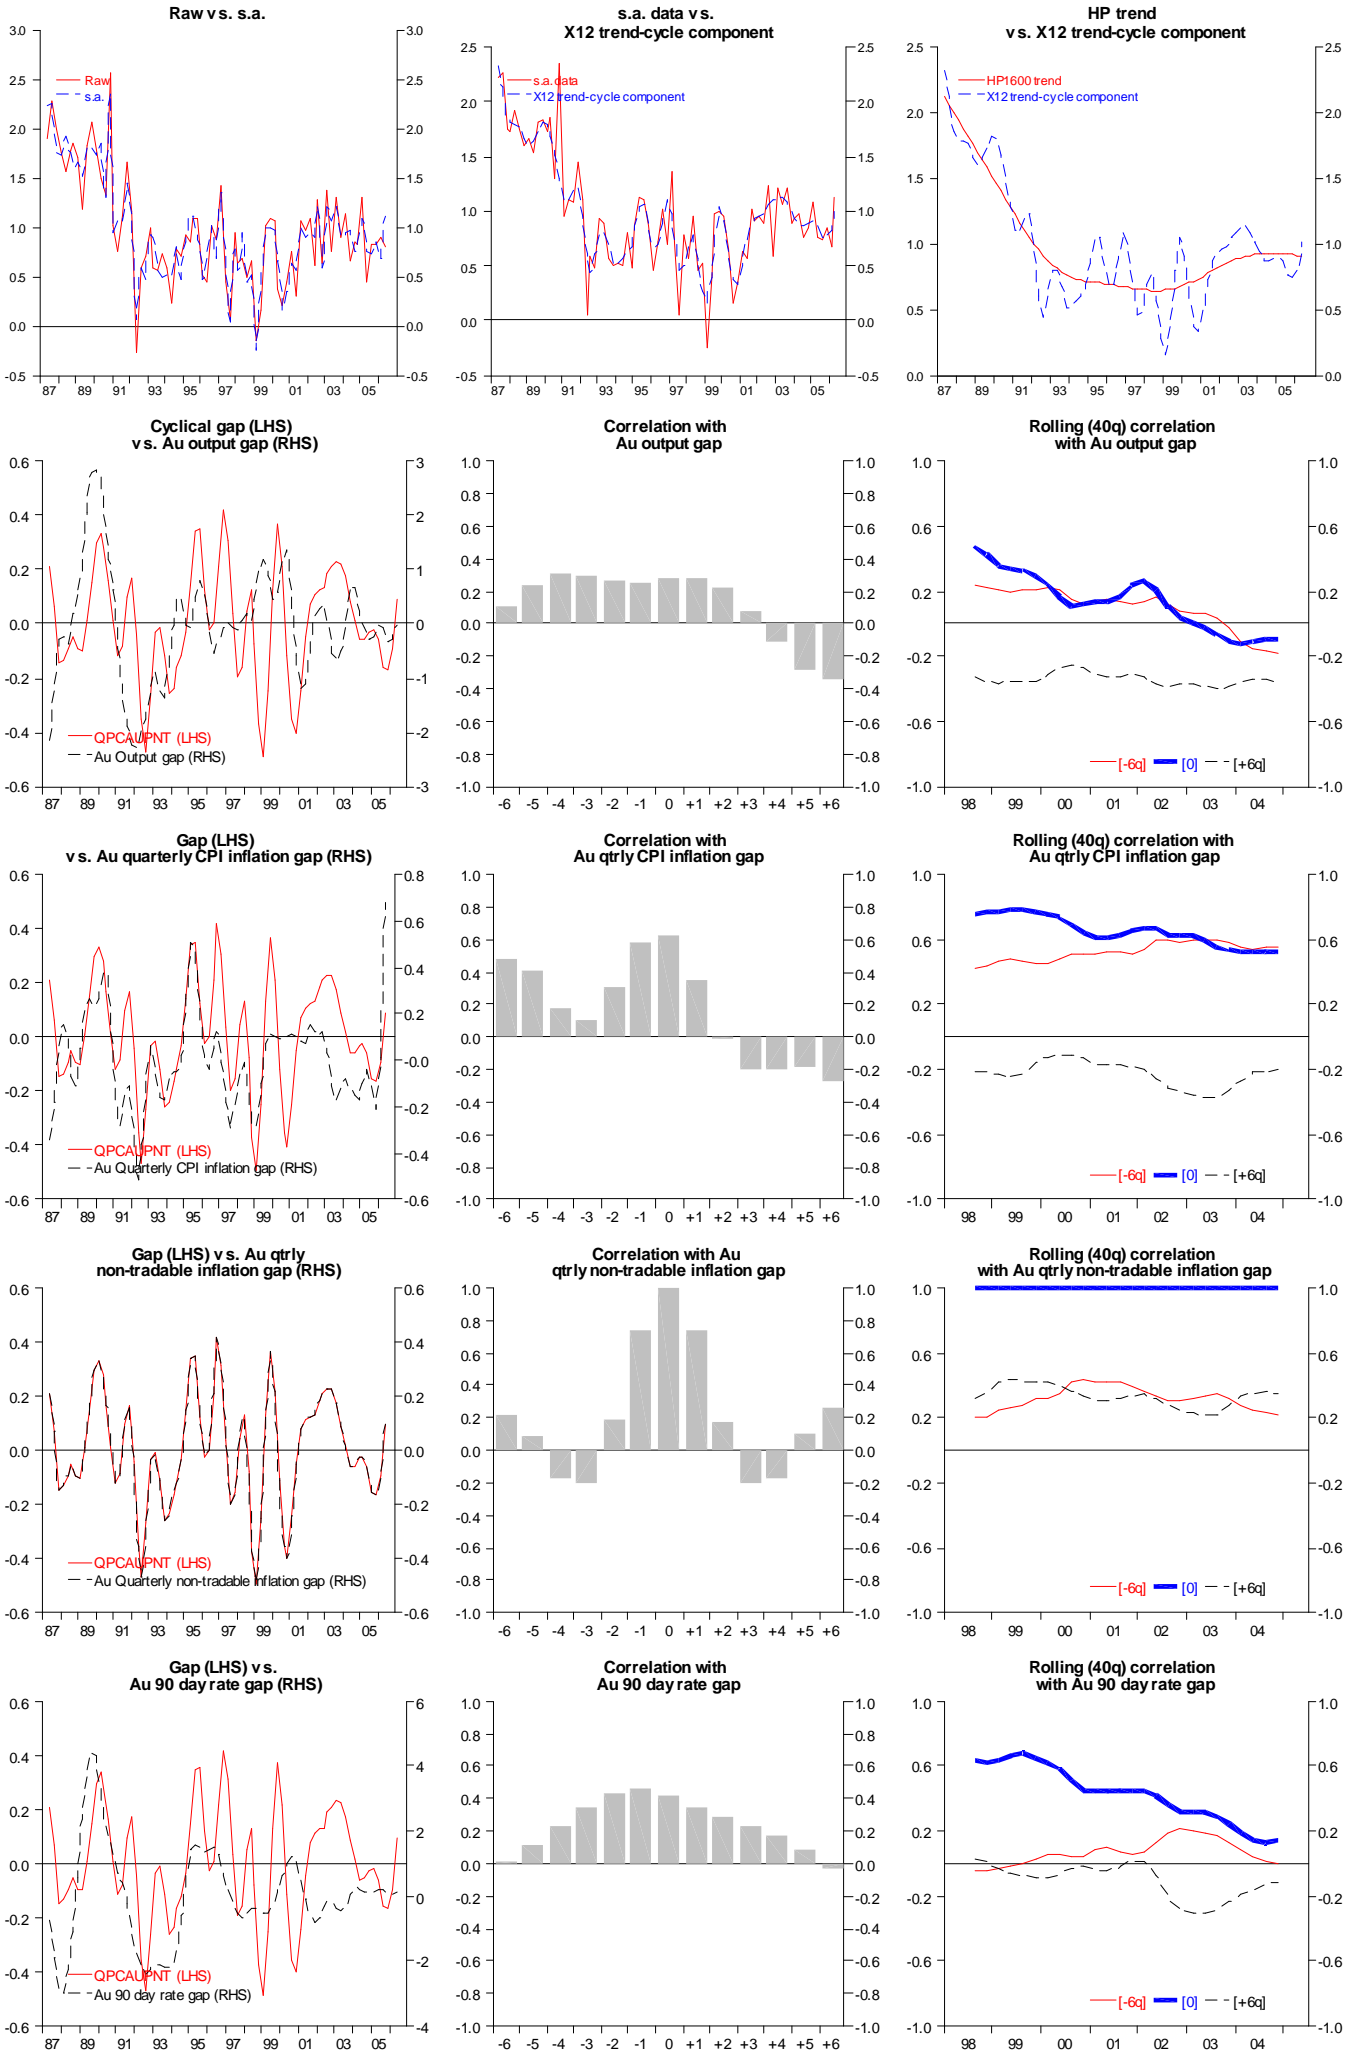

QPC Australia CPI non-tradables index (HP filtered)