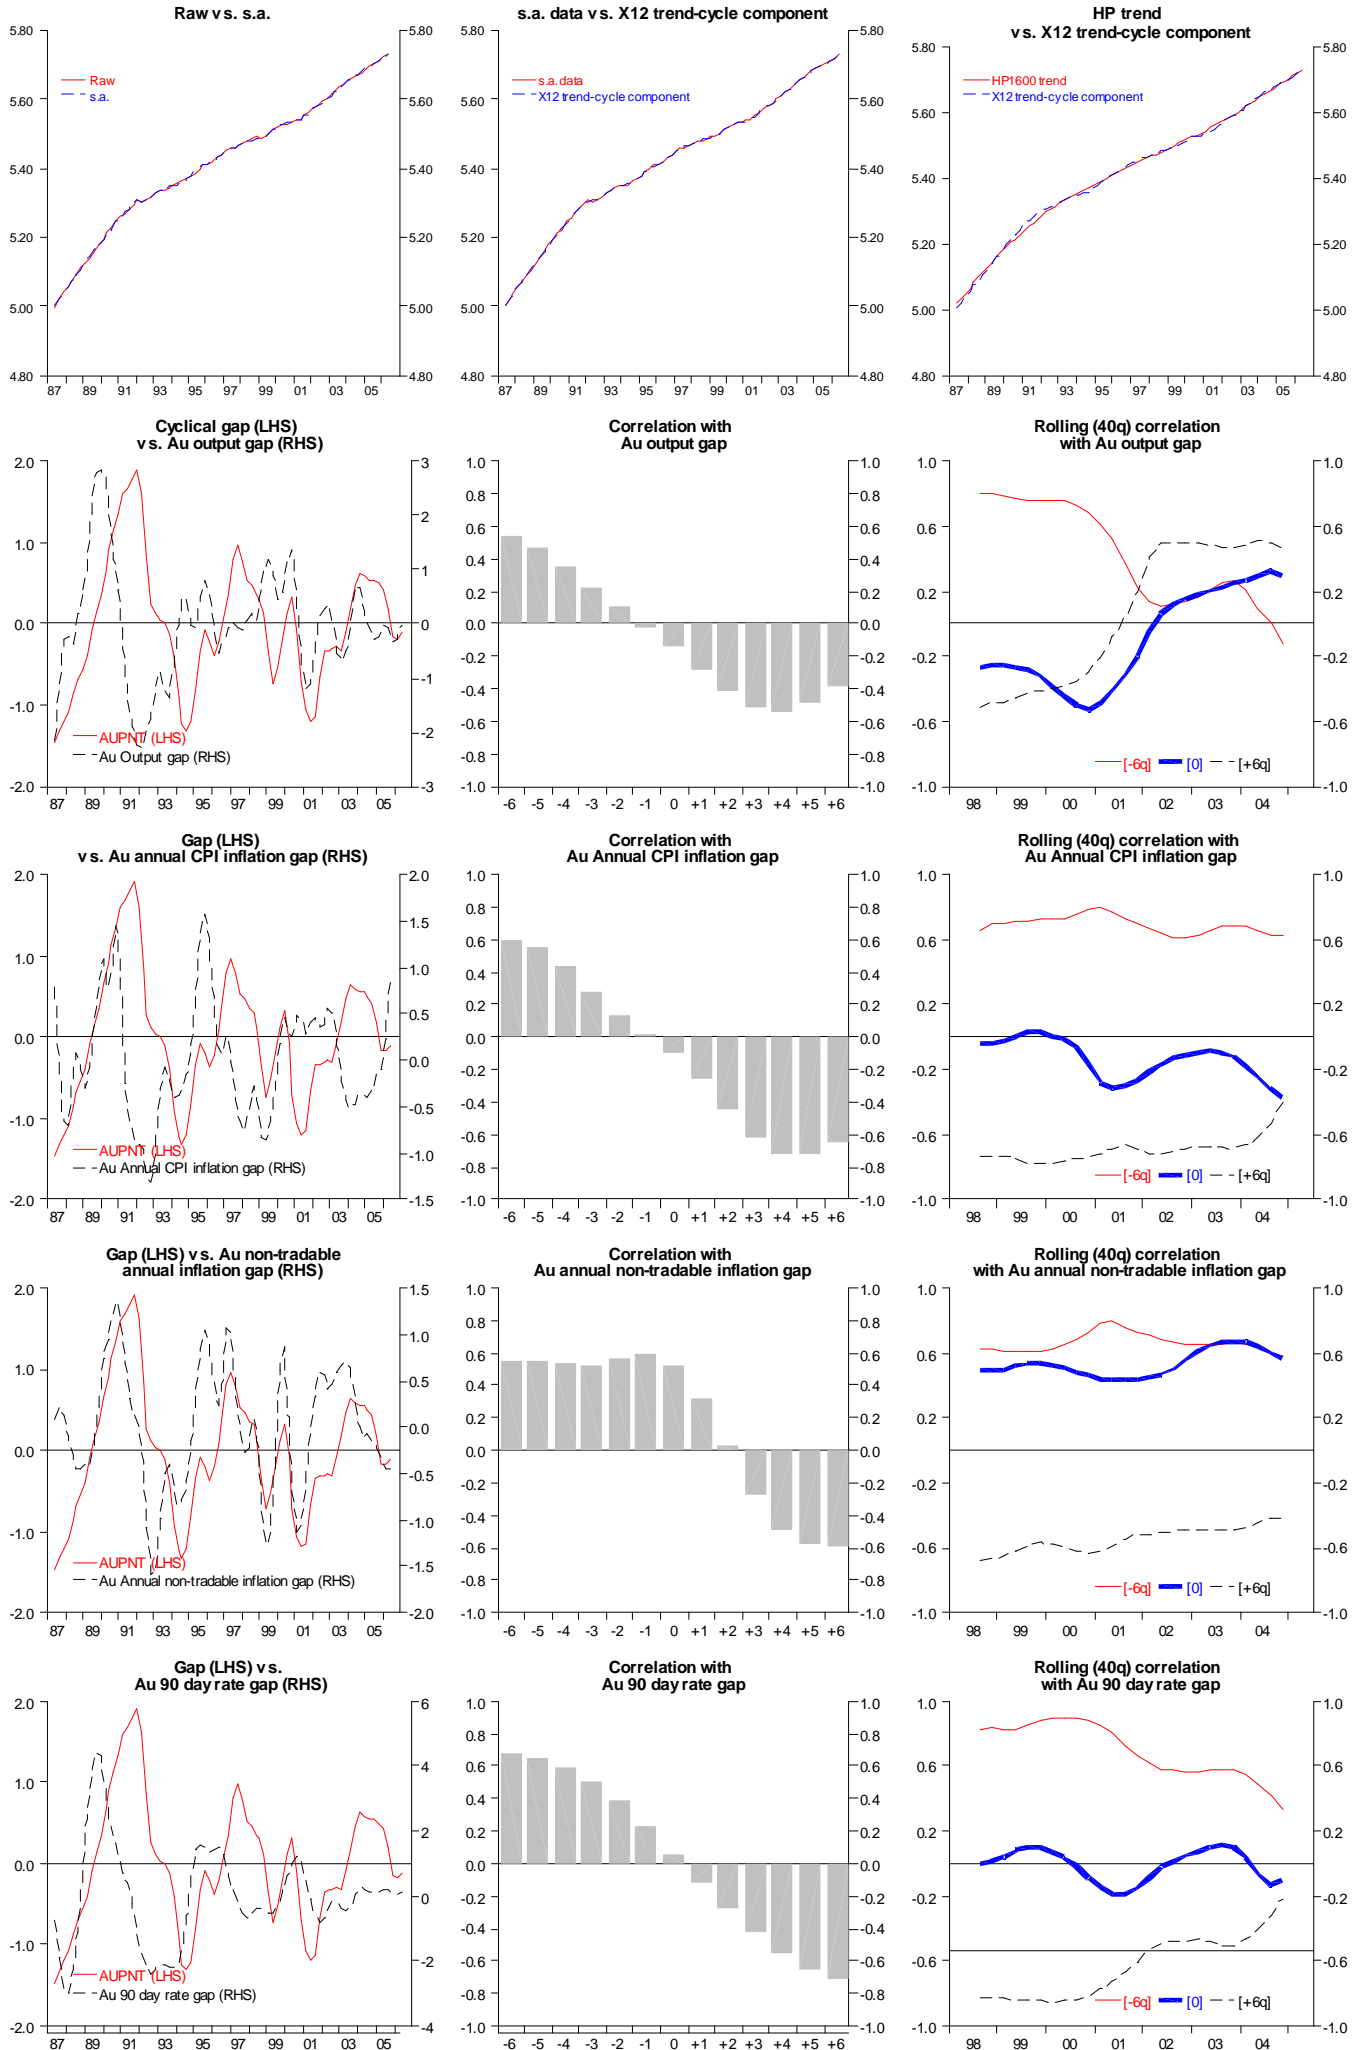

Log Australia CPI index (HP filtered)

Log Australia CPI tradables index (HP filtered)

Log Australia CPI non-tradables index (HP filtered)

Log Australia house price index (HP filtered)

Log Australia real house price index (HP filtered)

Log Australia import prices (HP filtered)

Log Australia export prices (HP filtered)

Log world commodity prices for Aust exports (SDRs) (HPed)