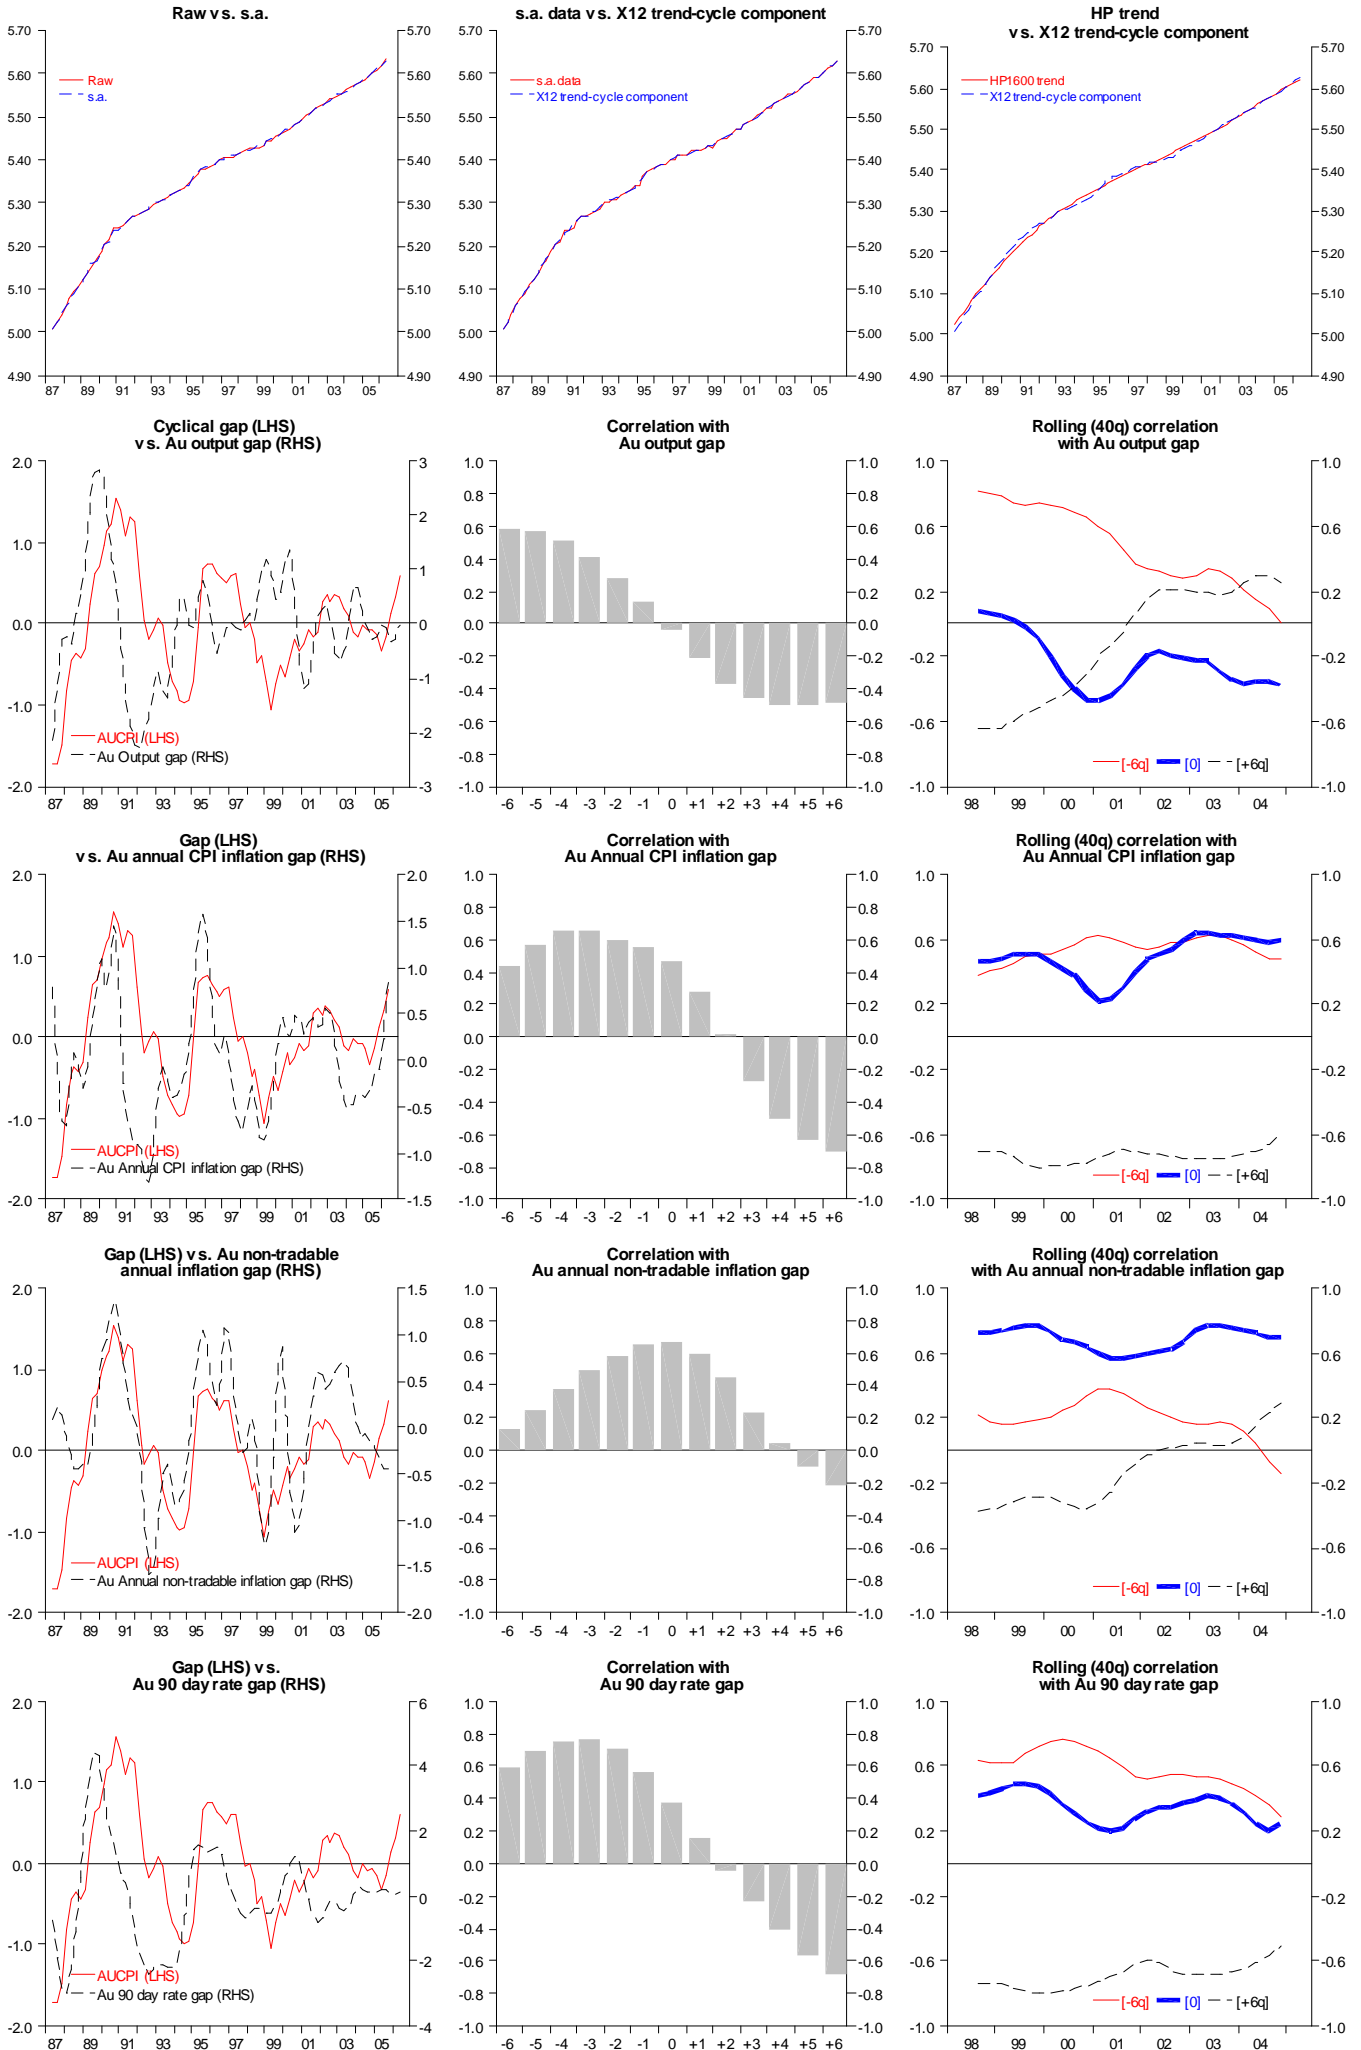

Log Australia CPI index (HP filtered)

Log Australia CPI tradables index (HP filtered)

Log Australia CPI non-tradables index (HP filtered)

Log Australia house price index (HP filtered)

Log Australia real house price index (HP filtered)

Log Australia import prices (HP filtered)

Log Australia export prices (HP filtered)

Log world commodity prices for Aust exports (SDRs) (HPed)