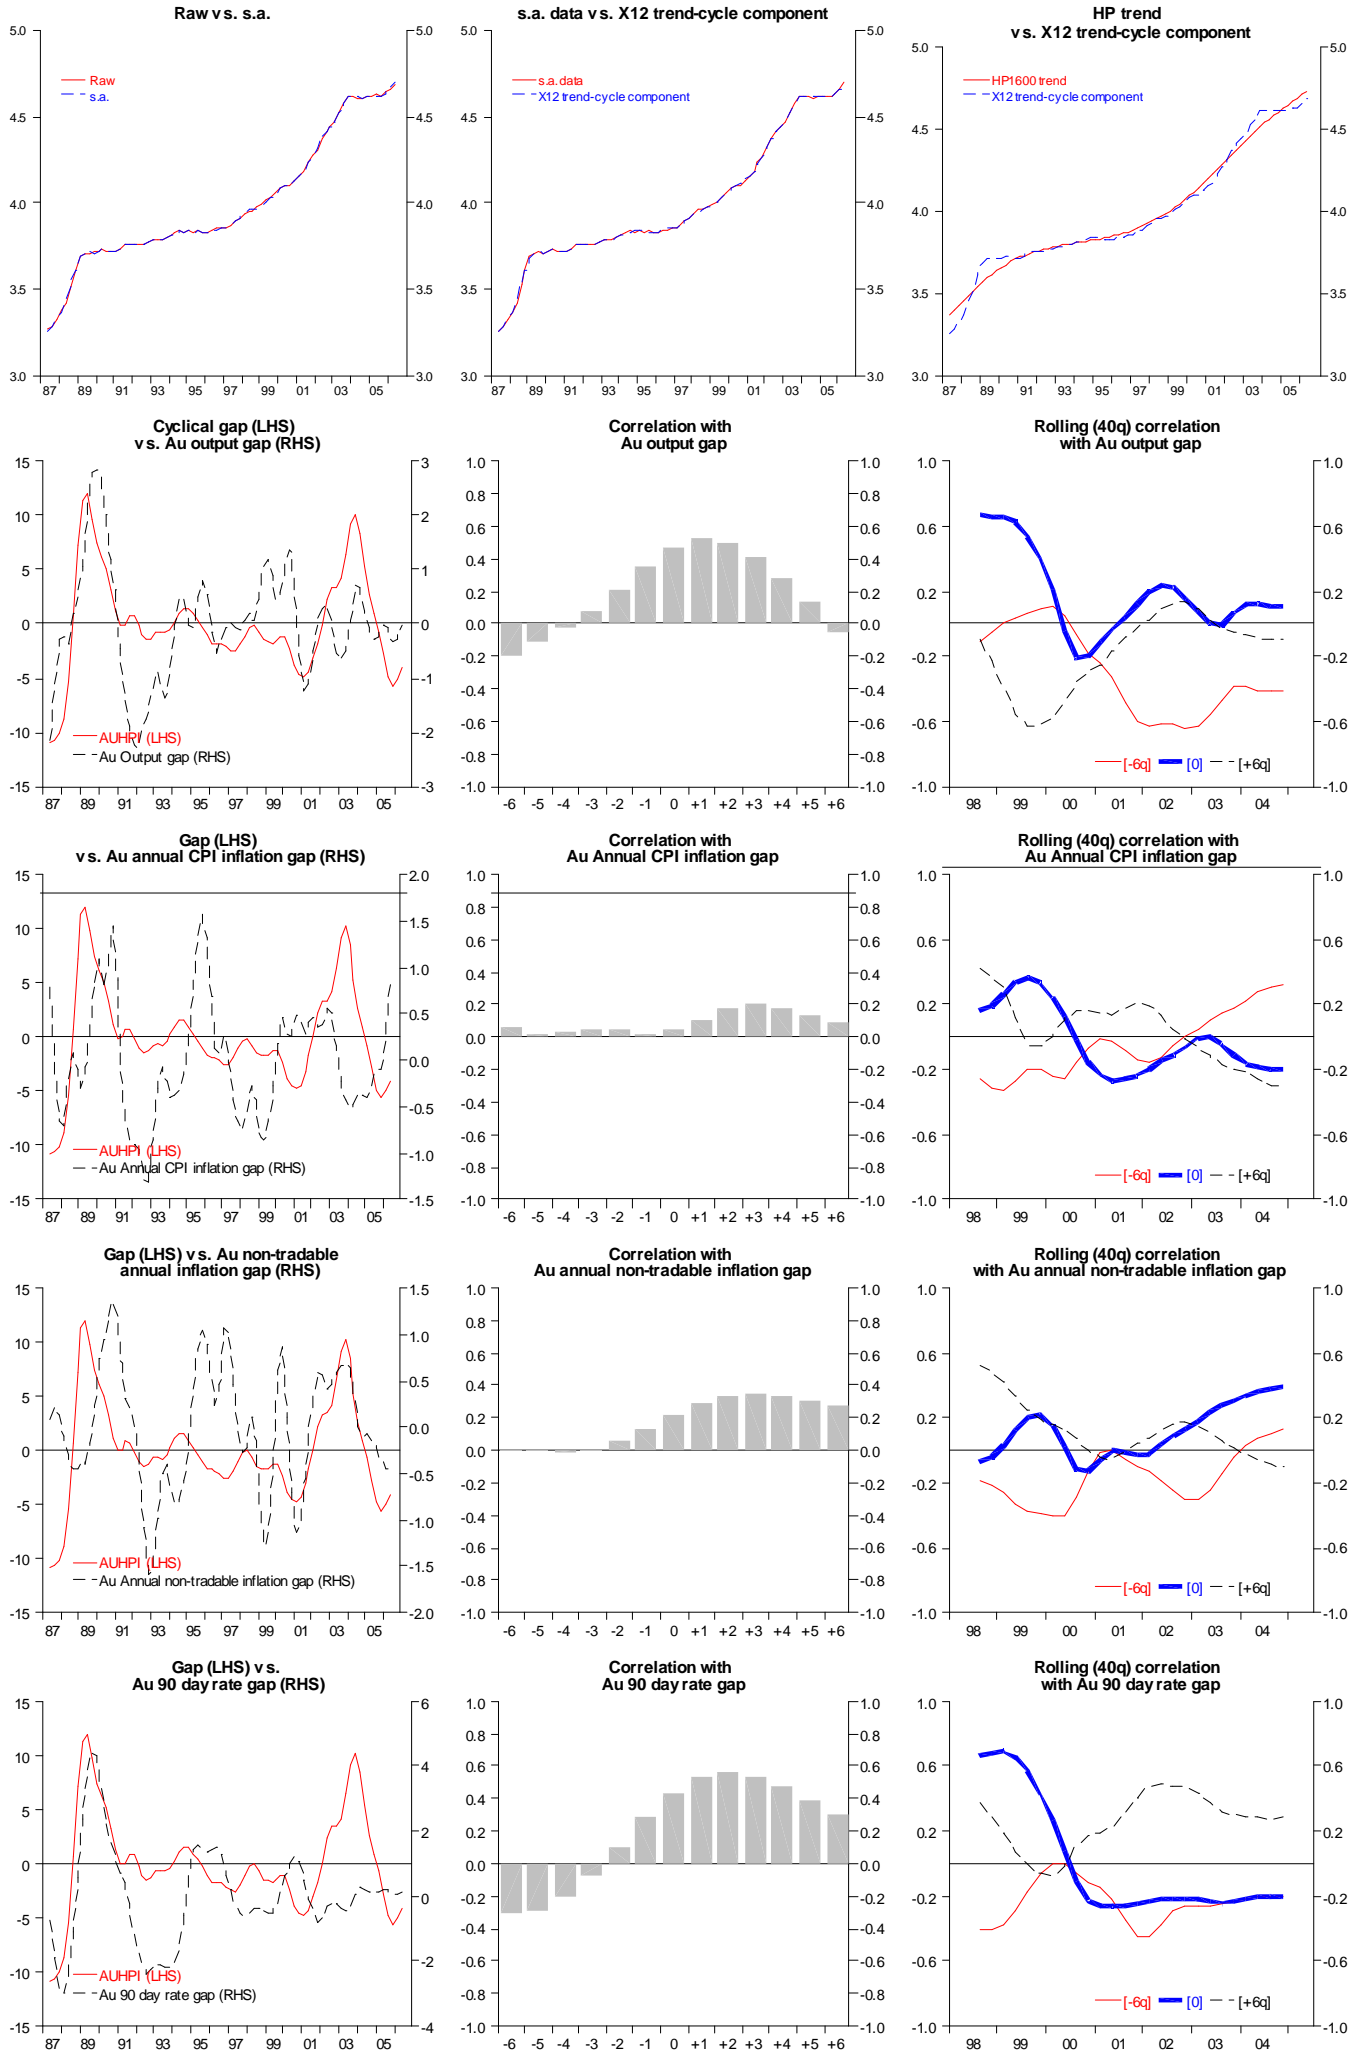

Log Australia CPI index (HP filtered)

Log Australia CPI tradables index (HP filtered)

Log Australia CPI non-tradables index (HP filtered)

Log Australia house price index (HP filtered)

Log Australia real house price index (HP filtered)

Log Australia import prices (HP filtered)

Log Australia export prices (HP filtered)

Log world commodity prices for Aust exports (SDRs) (HPed)