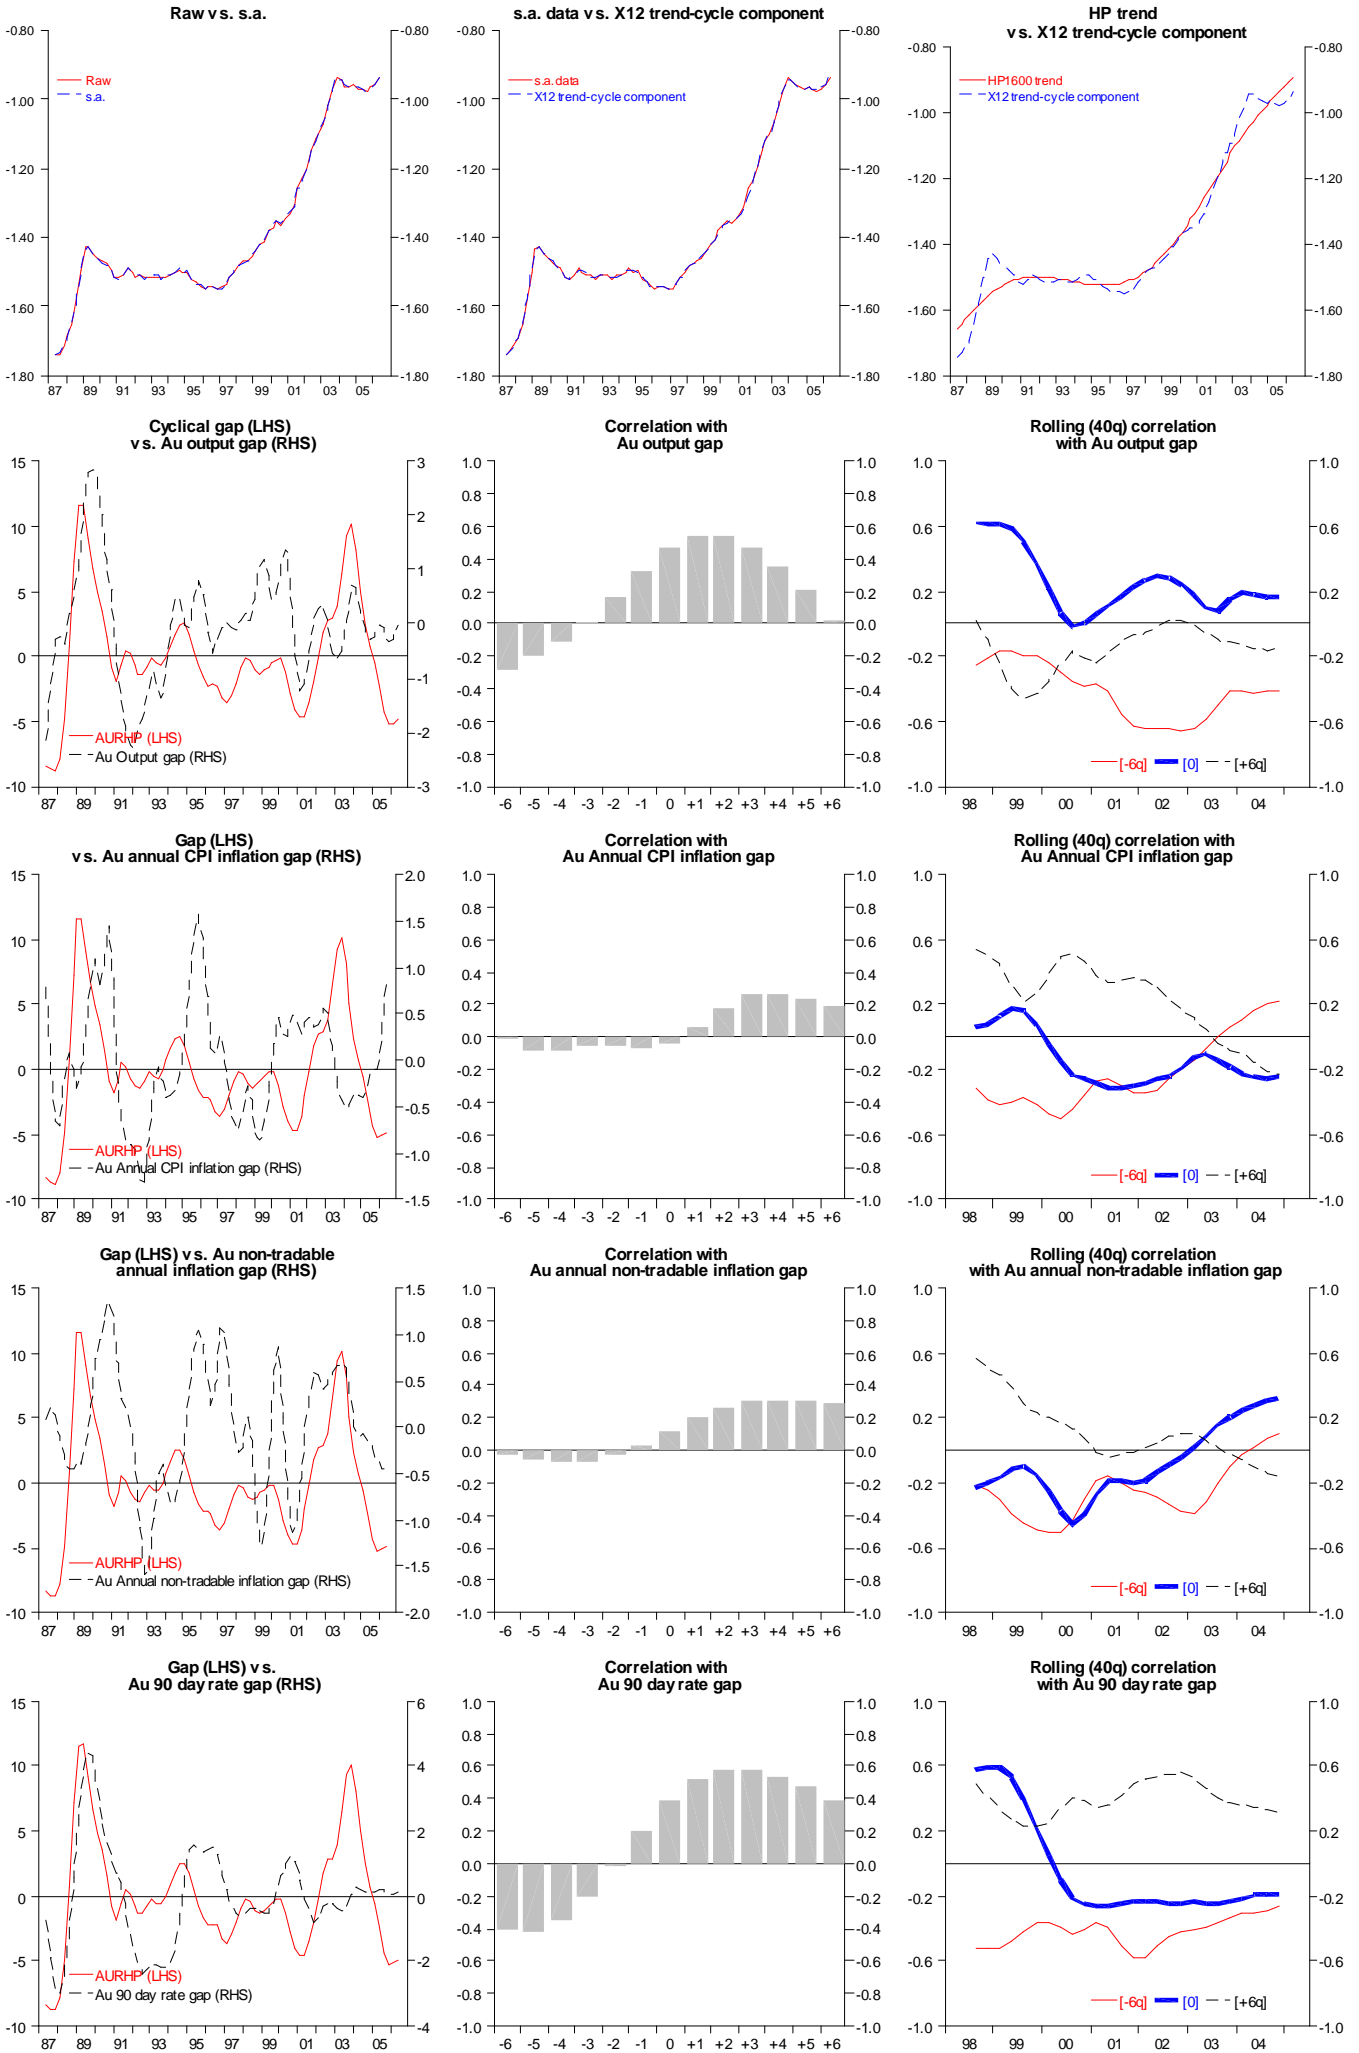

Log Australia CPI index (HP filtered)

Log Australia CPI tradables index (HP filtered)

Log Australia CPI non-tradables index (HP filtered)

Log Australia house price index (HP filtered)

Log Australia real house price index (HP filtered)

Log Australia import prices (HP filtered)

Log Australia export prices (HP filtered)

Log world commodity prices for Aust exports (SDRs) (HPed)