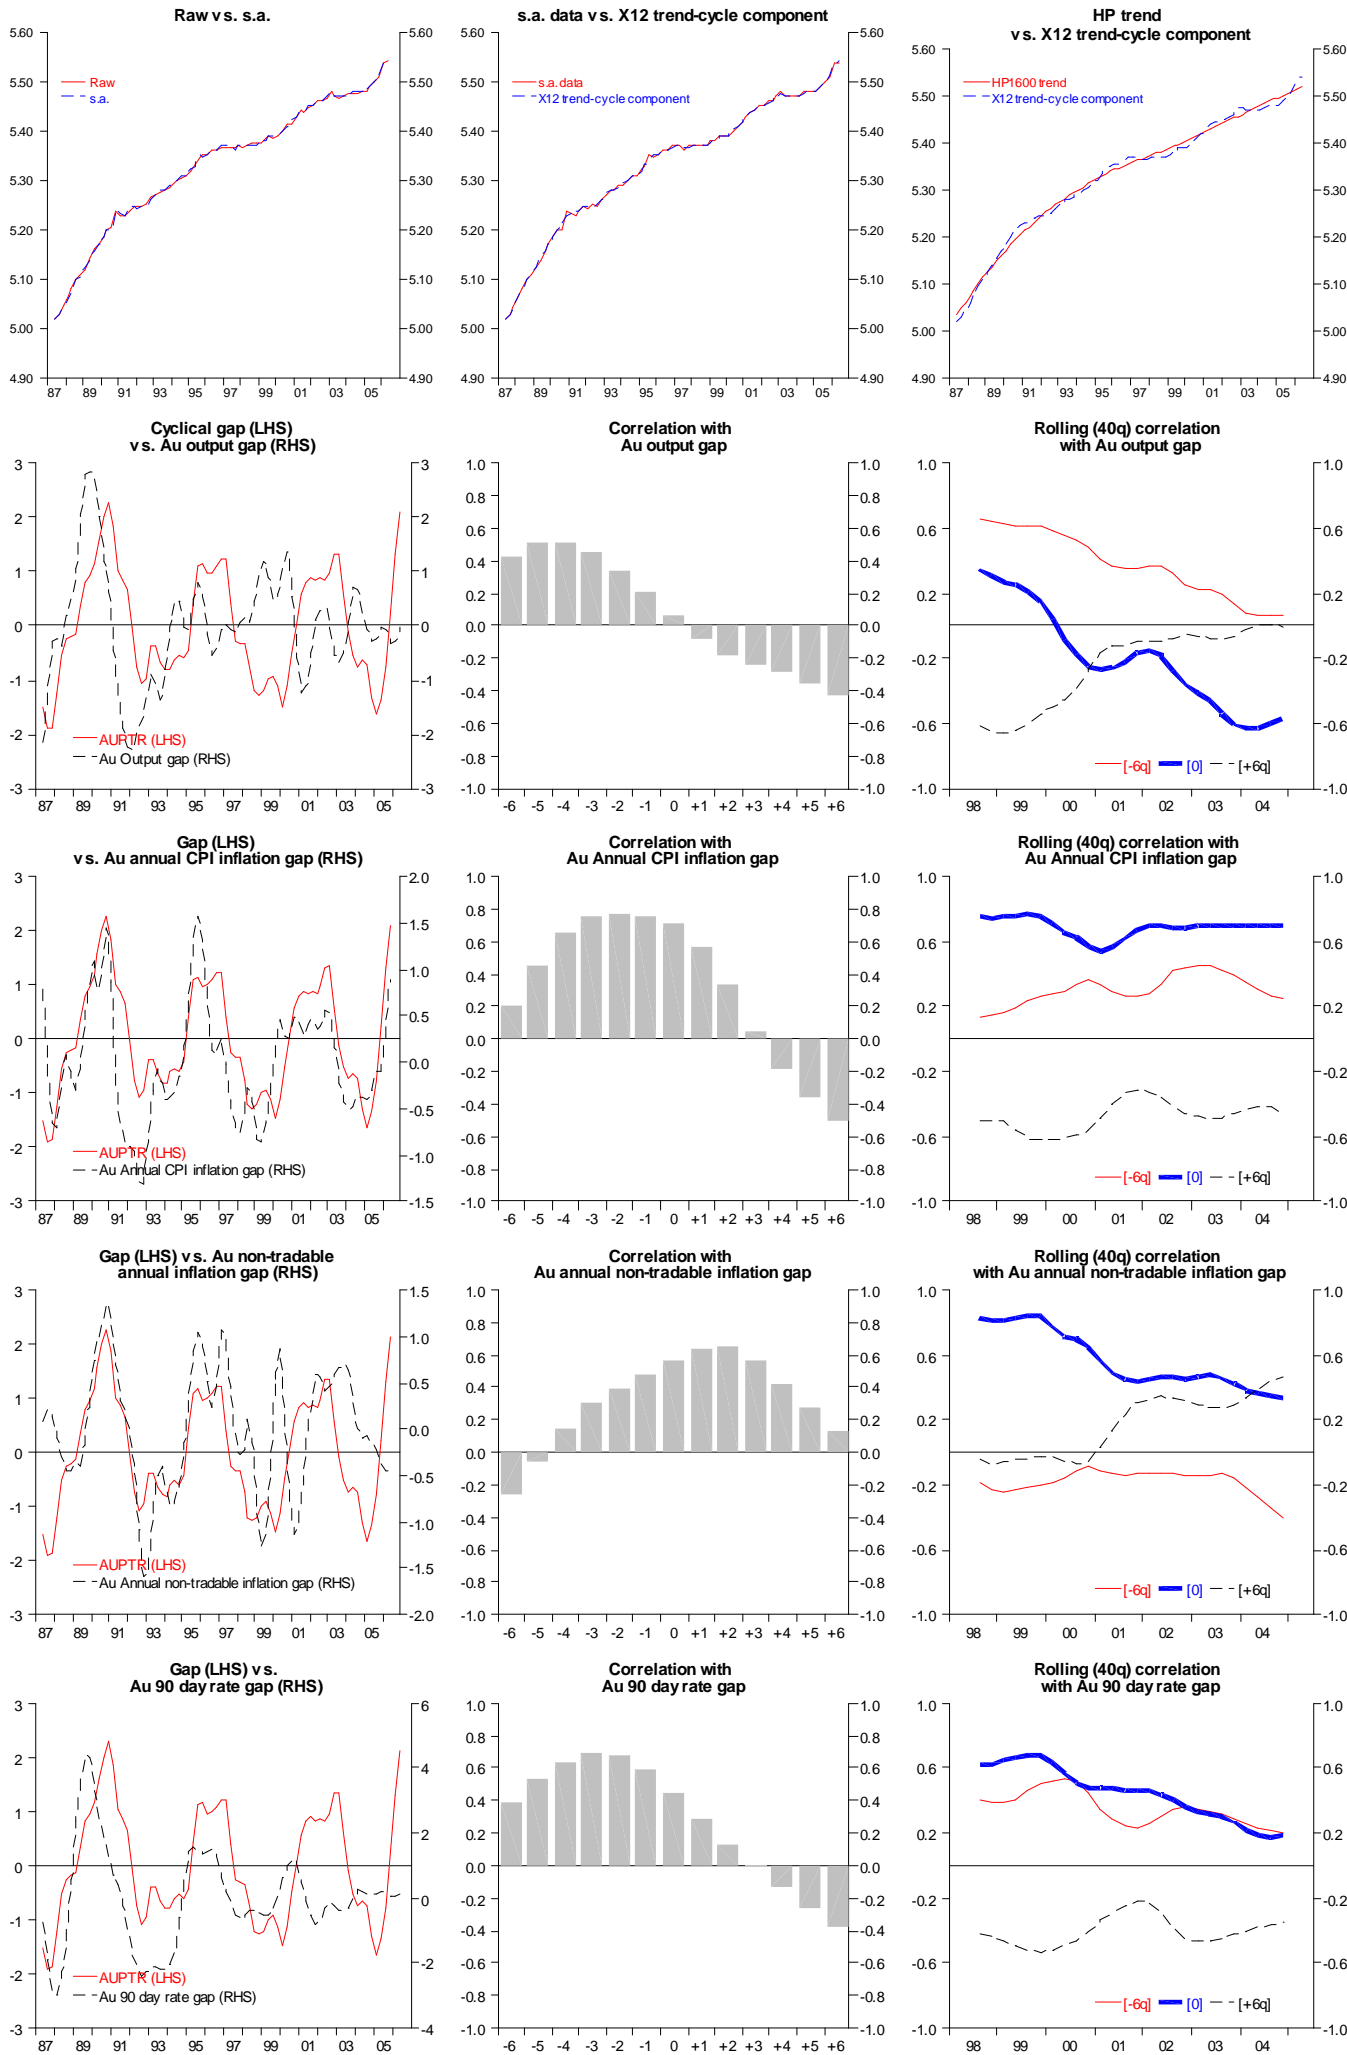

Log Australia CPI index (HP filtered)

Log Australia CPI tradables index (HP filtered)

Log Australia CPI non-tradables index (HP filtered)

Log Australia house price index (HP filtered)

Log Australia real house price index (HP filtered)

Log Australia import prices (HP filtered)

Log Australia export prices (HP filtered)

Log world commodity prices for Aust exports (SDRs) (HPed)