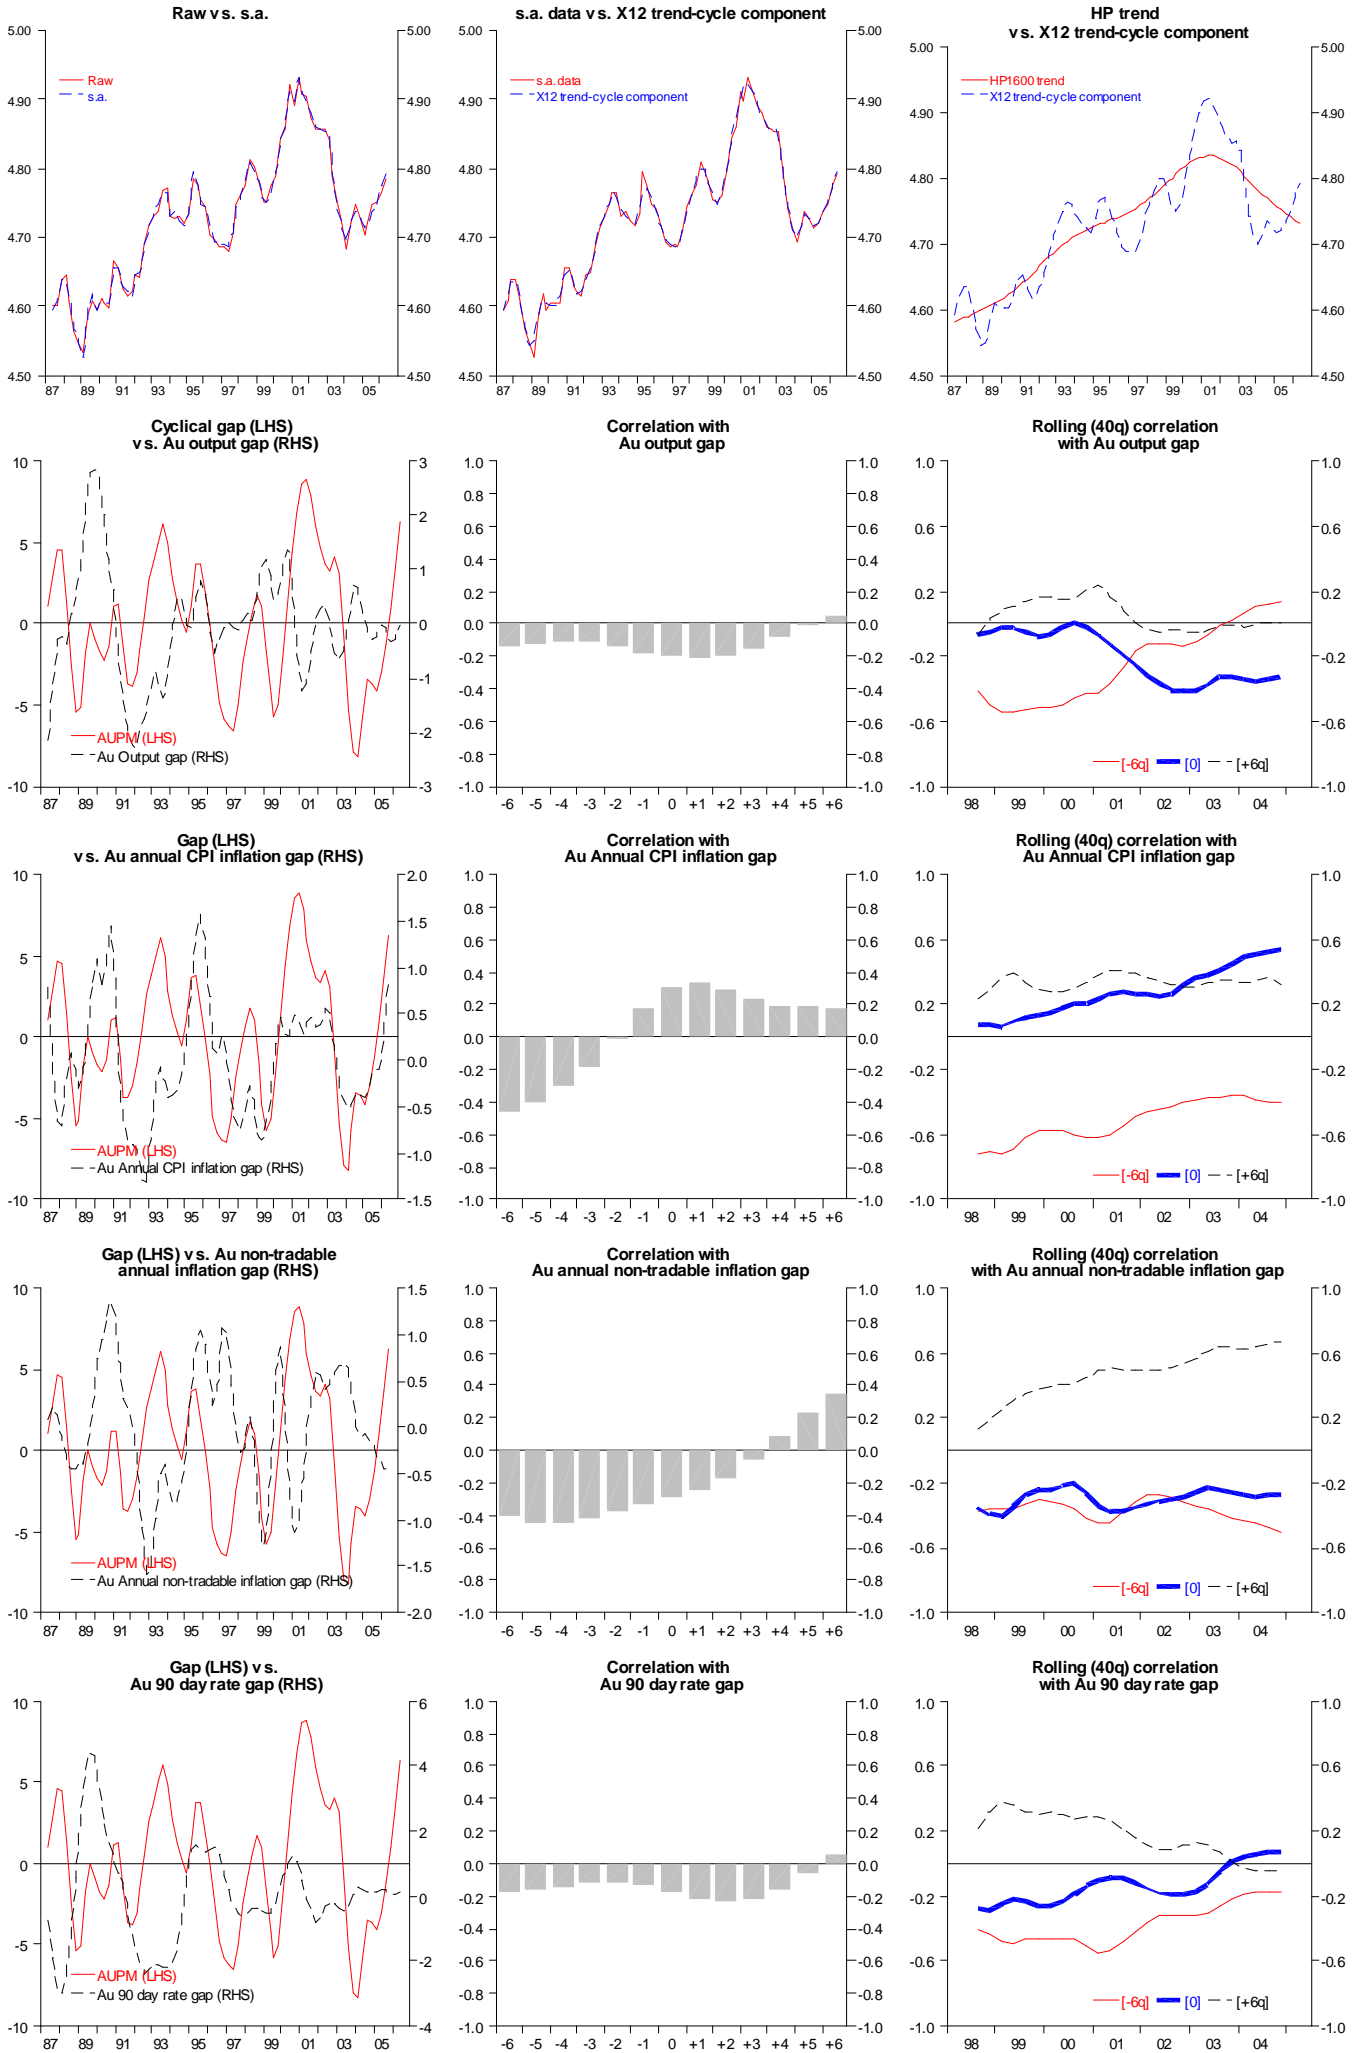

Log Australia CPI index (HP filtered)

Log Australia CPI tradables index (HP filtered)

Log Australia CPI non-tradables index (HP filtered)

Log Australia house price index (HP filtered)

Log Australia real house price index (HP filtered)

Log Australia import prices (HP filtered)

Log Australia export prices (HP filtered)

Log world commodity prices for Aust exports (SDRs) (HPed)