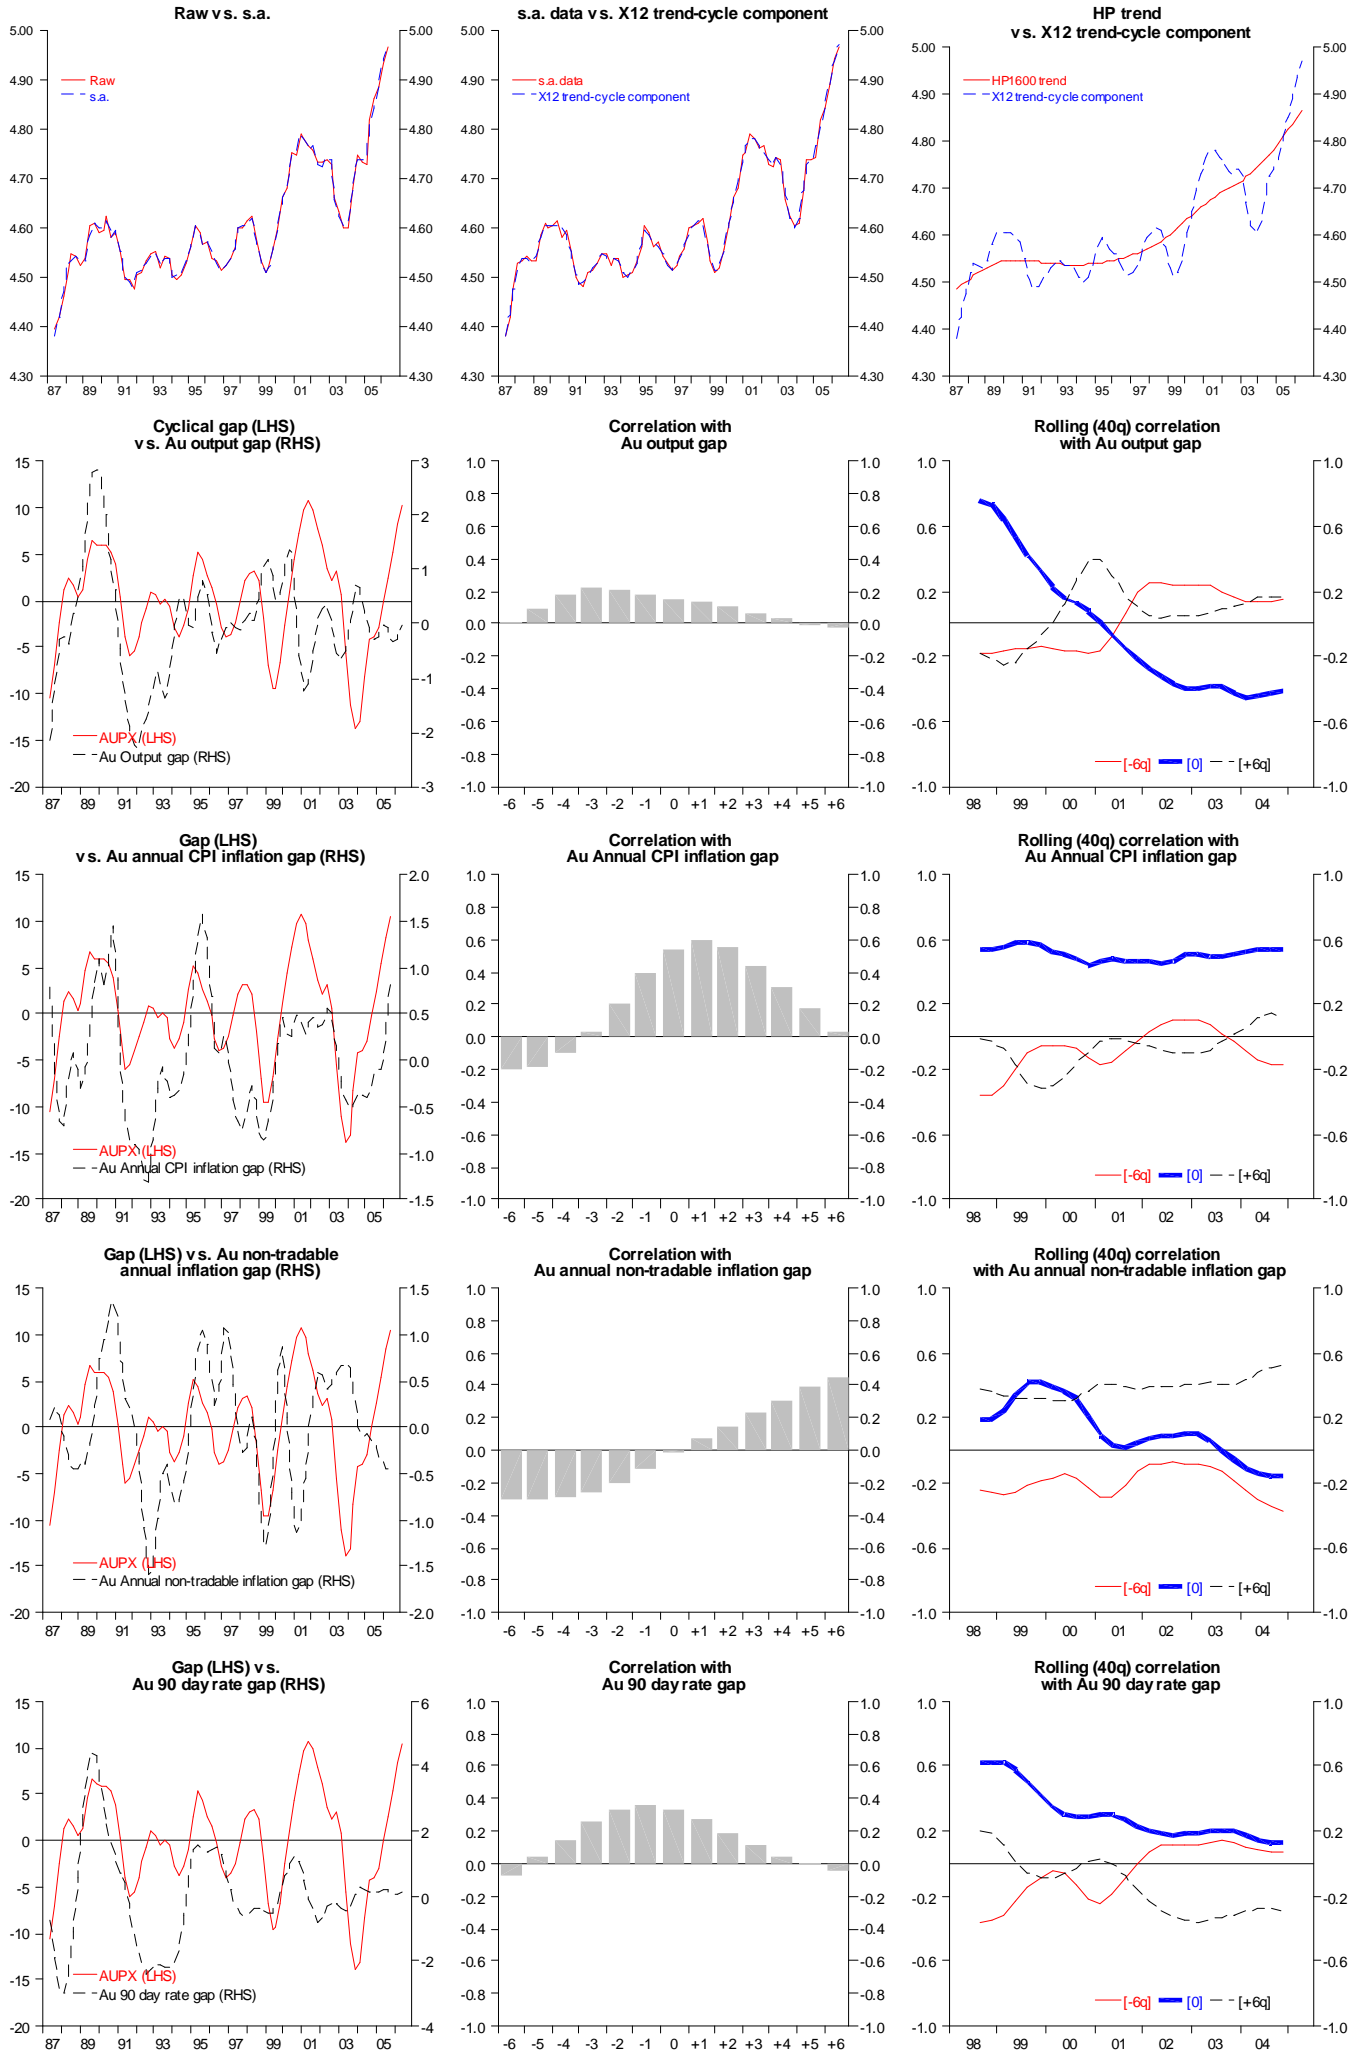

Log Australia CPI index (HP filtered)

Log Australia CPI tradables index (HP filtered)

Log Australia CPI non-tradables index (HP filtered)

Log Australia house price index (HP filtered)

Log Australia real house price index (HP filtered)

Log Australia import prices (HP filtered)

Log Australia export prices (HP filtered)

Log world commodity prices for Aust exports (SDRs) (HPed)