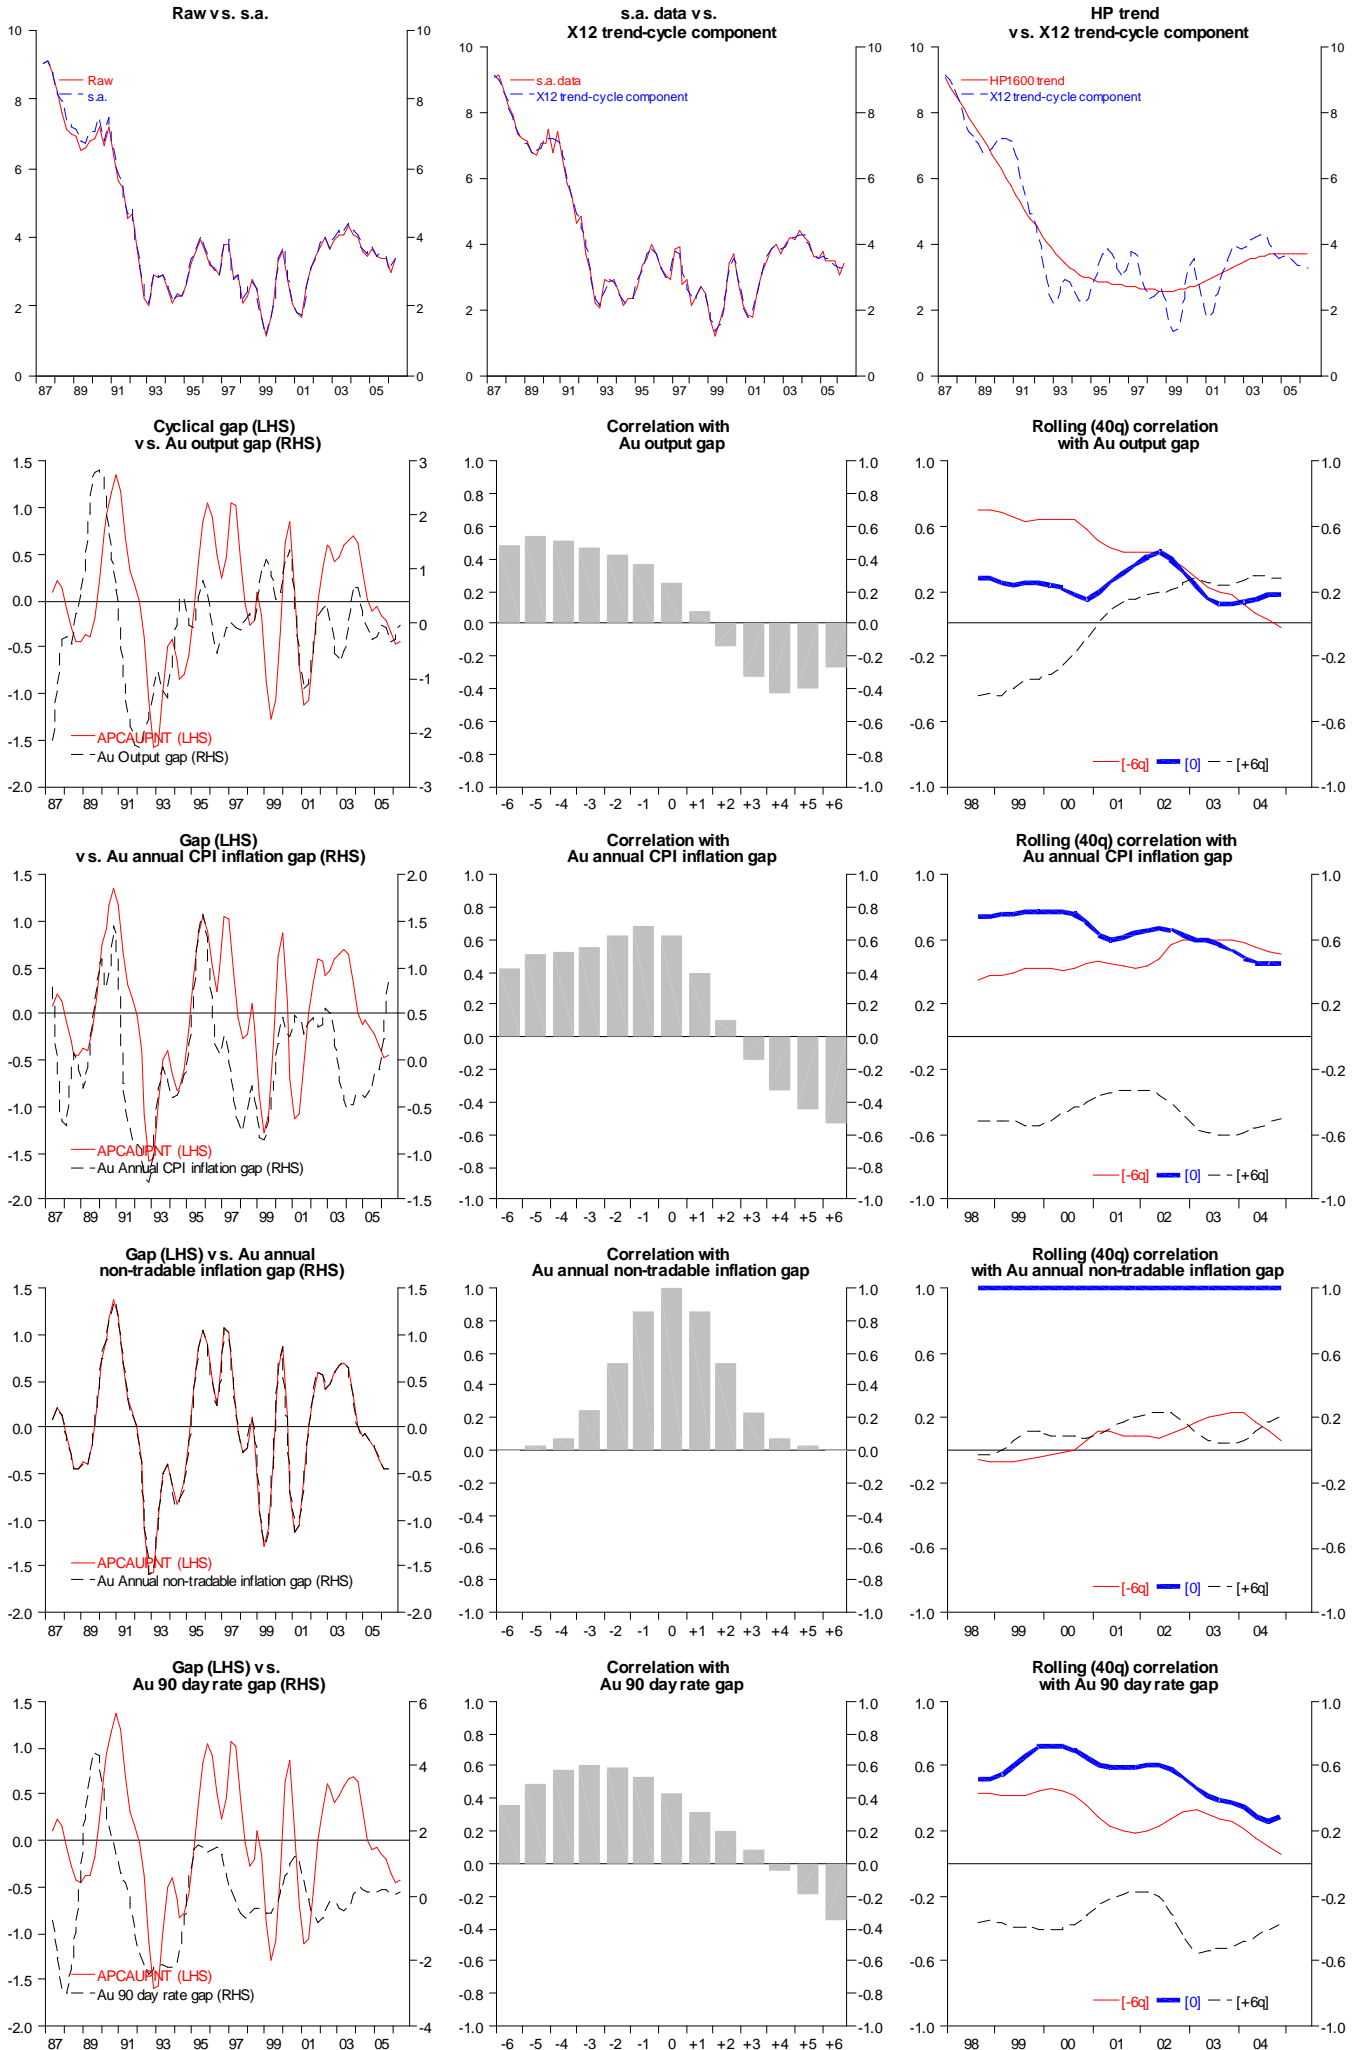

APC Australia CPI index (HP filtered)

APC Australia CPI tradables index (HP filtered)

APC Australia CPI non-tradables index (HP filtered)

APC Australia house price index (HP filtered)

APC Australia real house price index (HP filtered)

APC Australia import prices (HP filtered)

APC Australia export prices (HP filtered)

APC commodity prices for Aust exports (SDRs) (HP filtered)