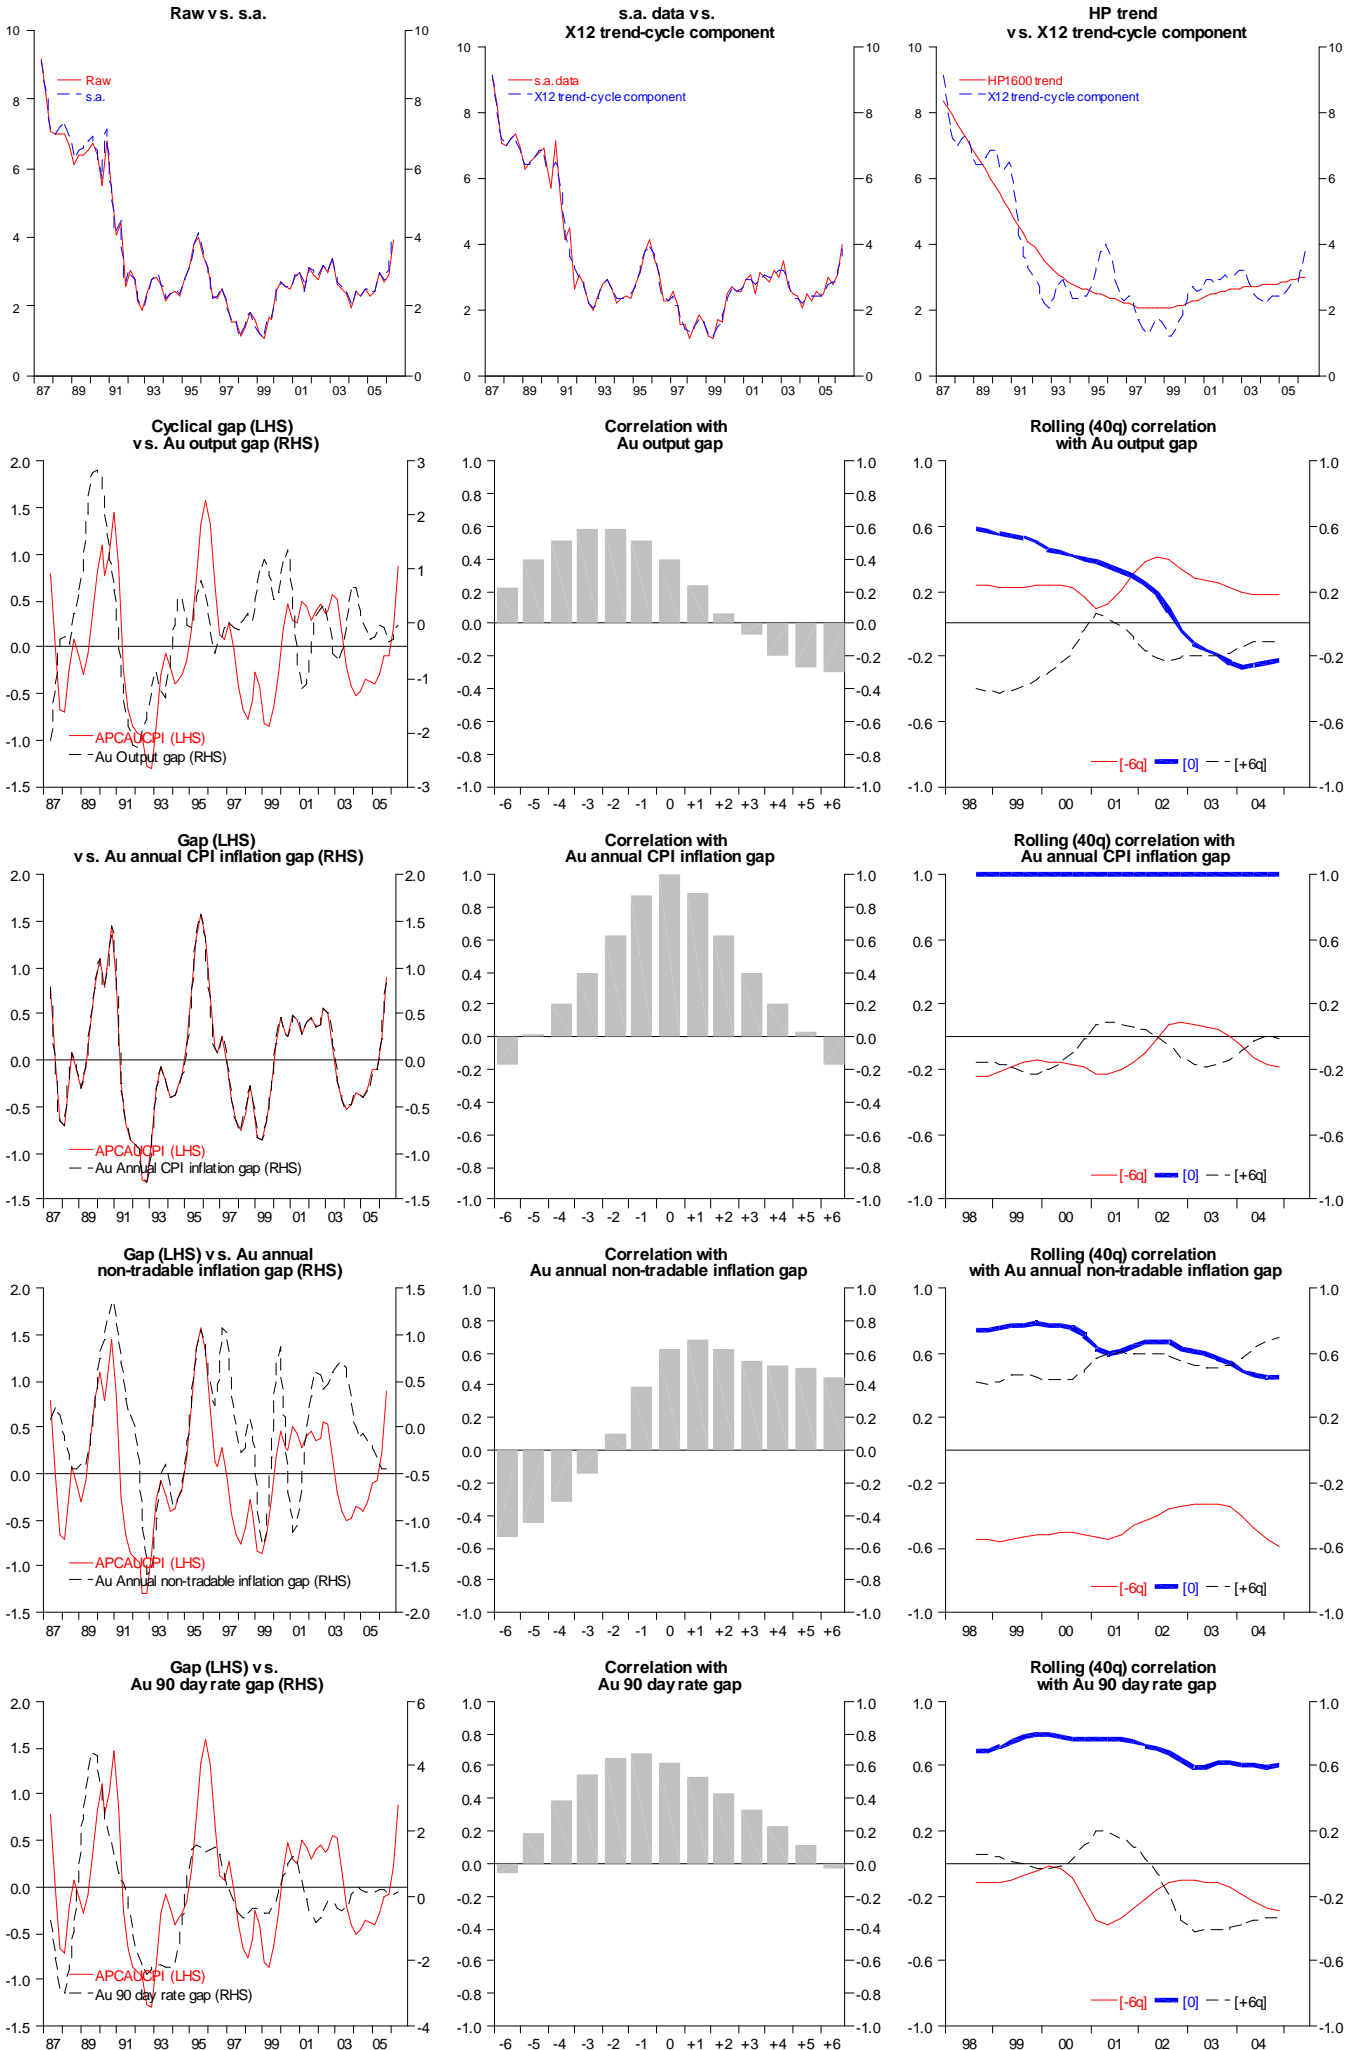

APC Australia CPI index (HP filtered)

APC Australia CPI tradables index (HP filtered)

APC Australia CPI non-tradables index (HP filtered)

APC Australia house price index (HP filtered)

APC Australia real house price index (HP filtered)

APC Australia import prices (HP filtered)

APC Australia export prices (HP filtered)

APC commodity prices for Aust exports (SDRs) (HP filtered)