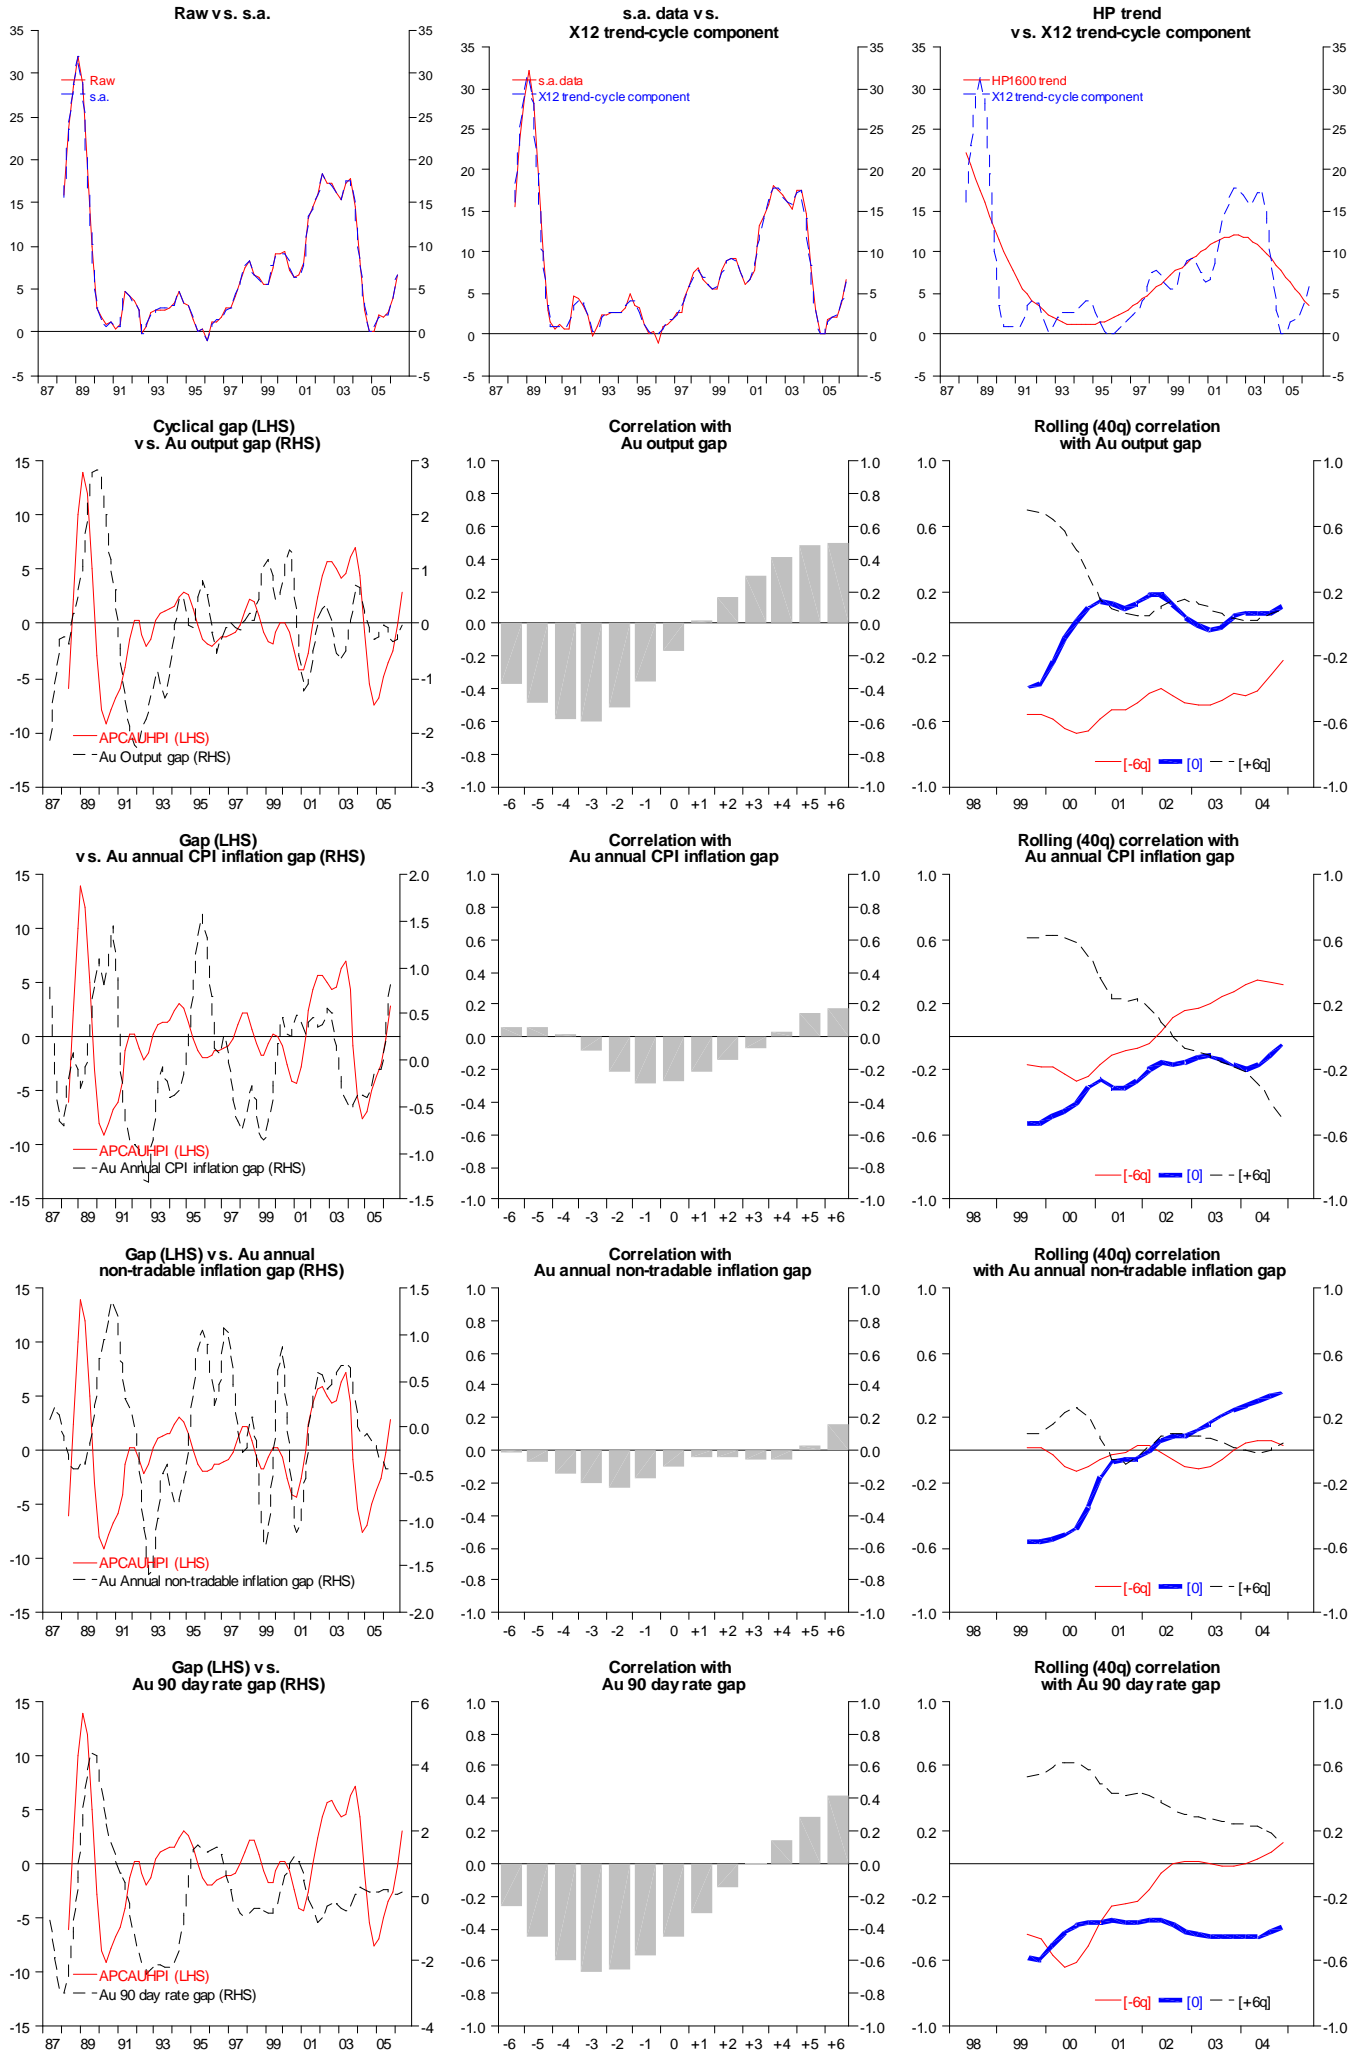

APC Australia CPI index (HP filtered)

APC Australia CPI tradables index (HP filtered)

APC Australia CPI non-tradables index (HP filtered)

APC Australia house price index (HP filtered)

APC Australia real house price index (HP filtered)

APC Australia import prices (HP filtered)

APC Australia export prices (HP filtered)

APC commodity prices for Aust exports (SDRs) (HP filtered)