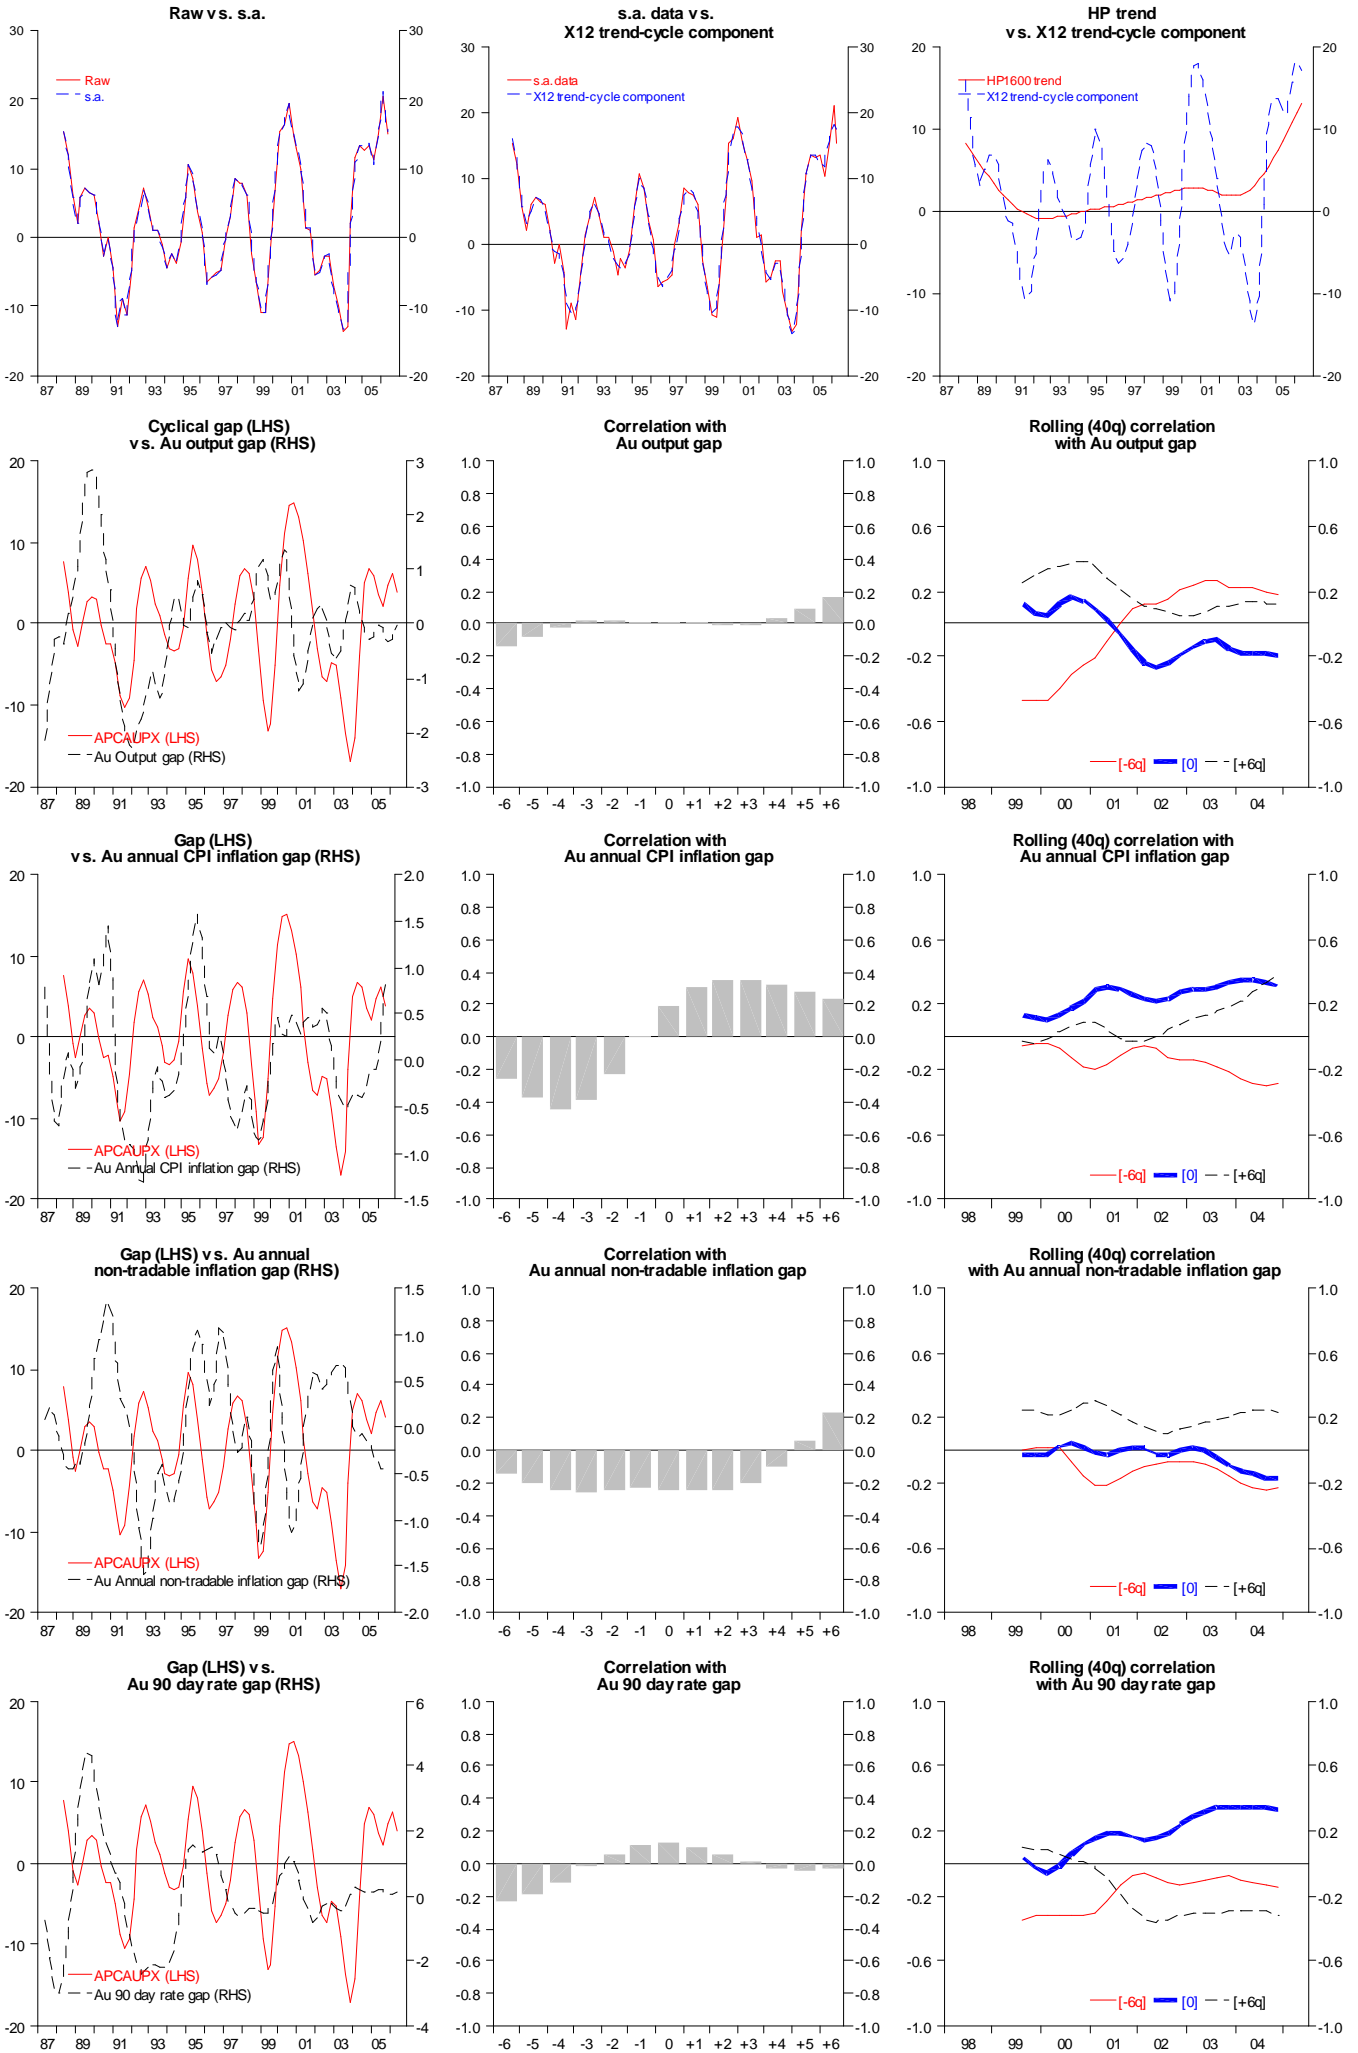

APC Australia CPI index (HP filtered)

APC Australia CPI tradables index (HP filtered)

APC Australia CPI non-tradables index (HP filtered)

APC Australia house price index (HP filtered)

APC Australia real house price index (HP filtered)

APC Australia import prices (HP filtered)

APC Australia export prices (HP filtered)

APC commodity prices for Aust exports (SDRs) (HP filtered)