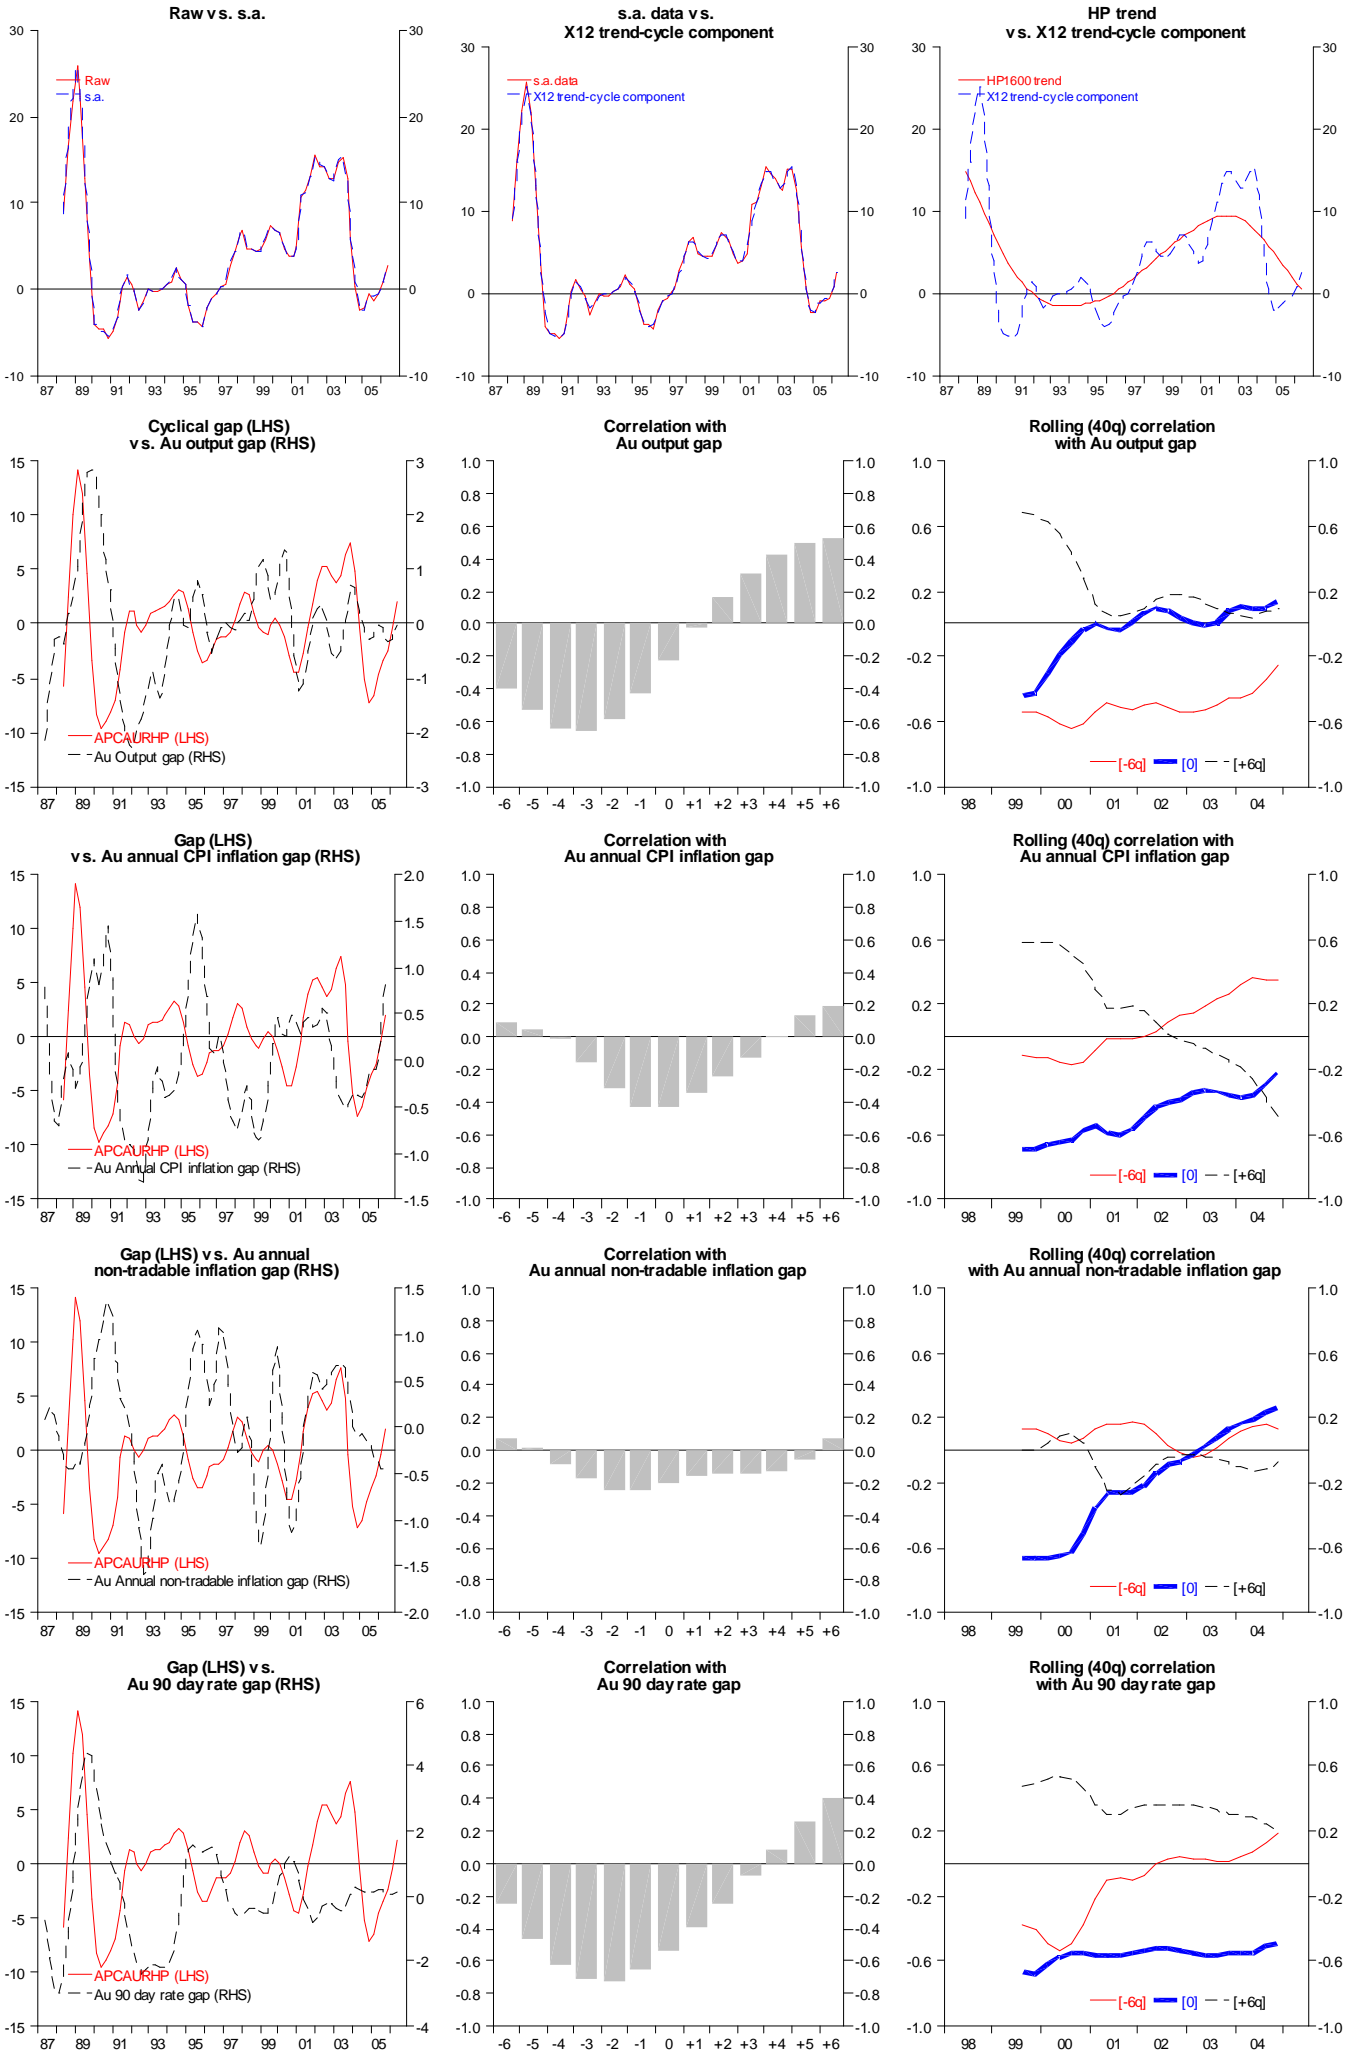

APC Australia CPI index (HP filtered)

APC Australia CPI tradables index (HP filtered)

APC Australia CPI non-tradables index (HP filtered)

APC Australia house price index (HP filtered)

APC Australia real house price index (HP filtered)

APC Australia import prices (HP filtered)

APC Australia export prices (HP filtered)

APC commodity prices for Aust exports (SDRs) (HP filtered)