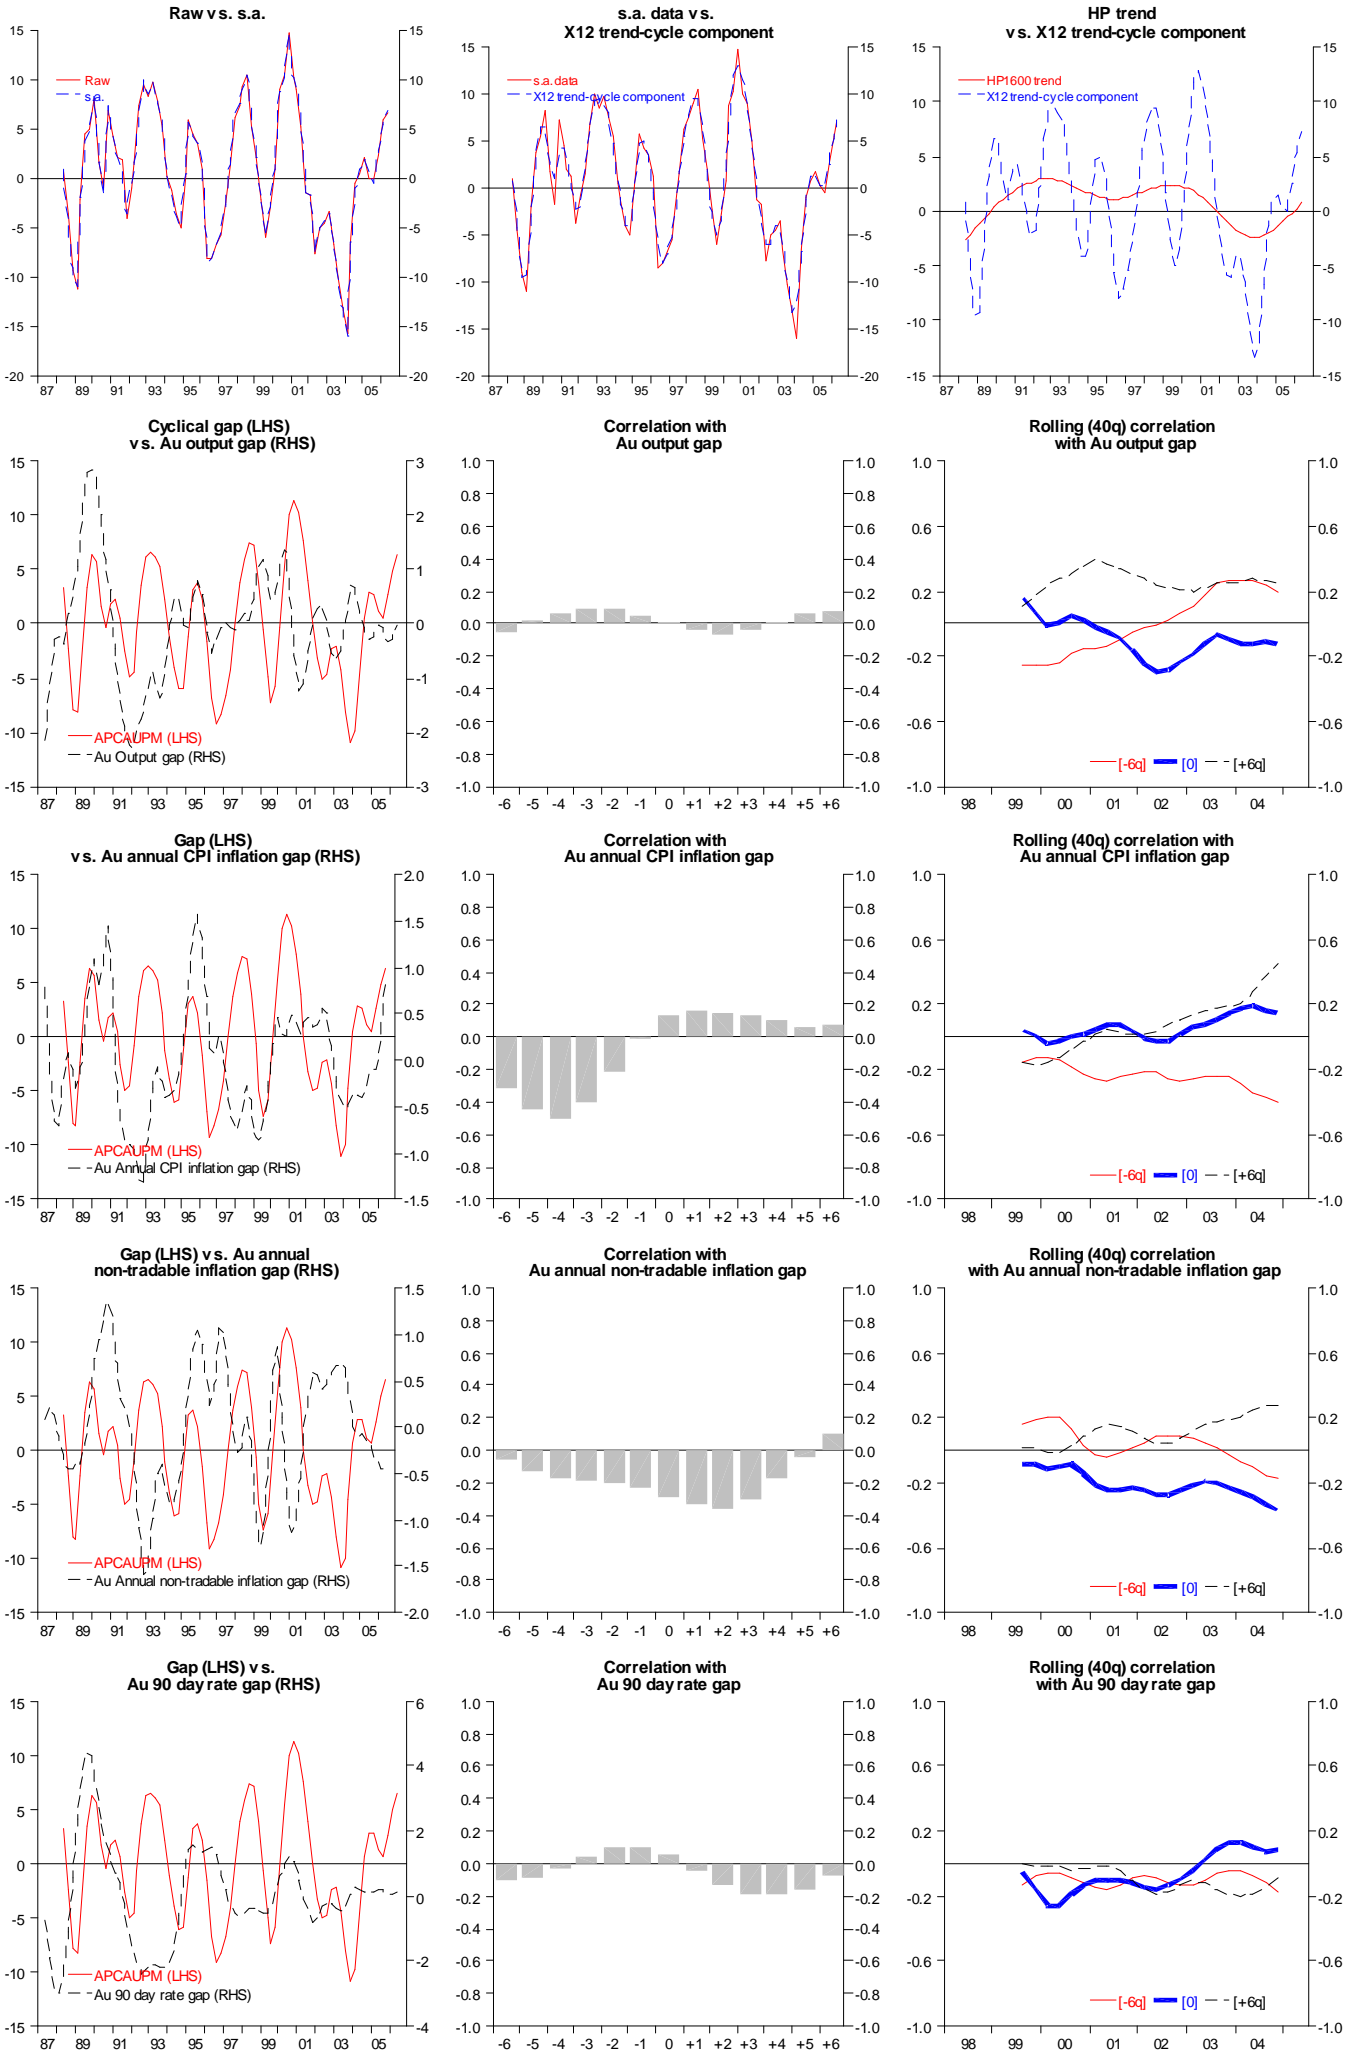

APC Australia CPI index (HP filtered)

APC Australia CPI tradables index (HP filtered)

APC Australia CPI non-tradables index (HP filtered)

APC Australia house price index (HP filtered)

APC Australia real house price index (HP filtered)

APC Australia import prices (HP filtered)

APC Australia export prices (HP filtered)

APC commodity prices for Aust exports (SDRs) (HP filtered)