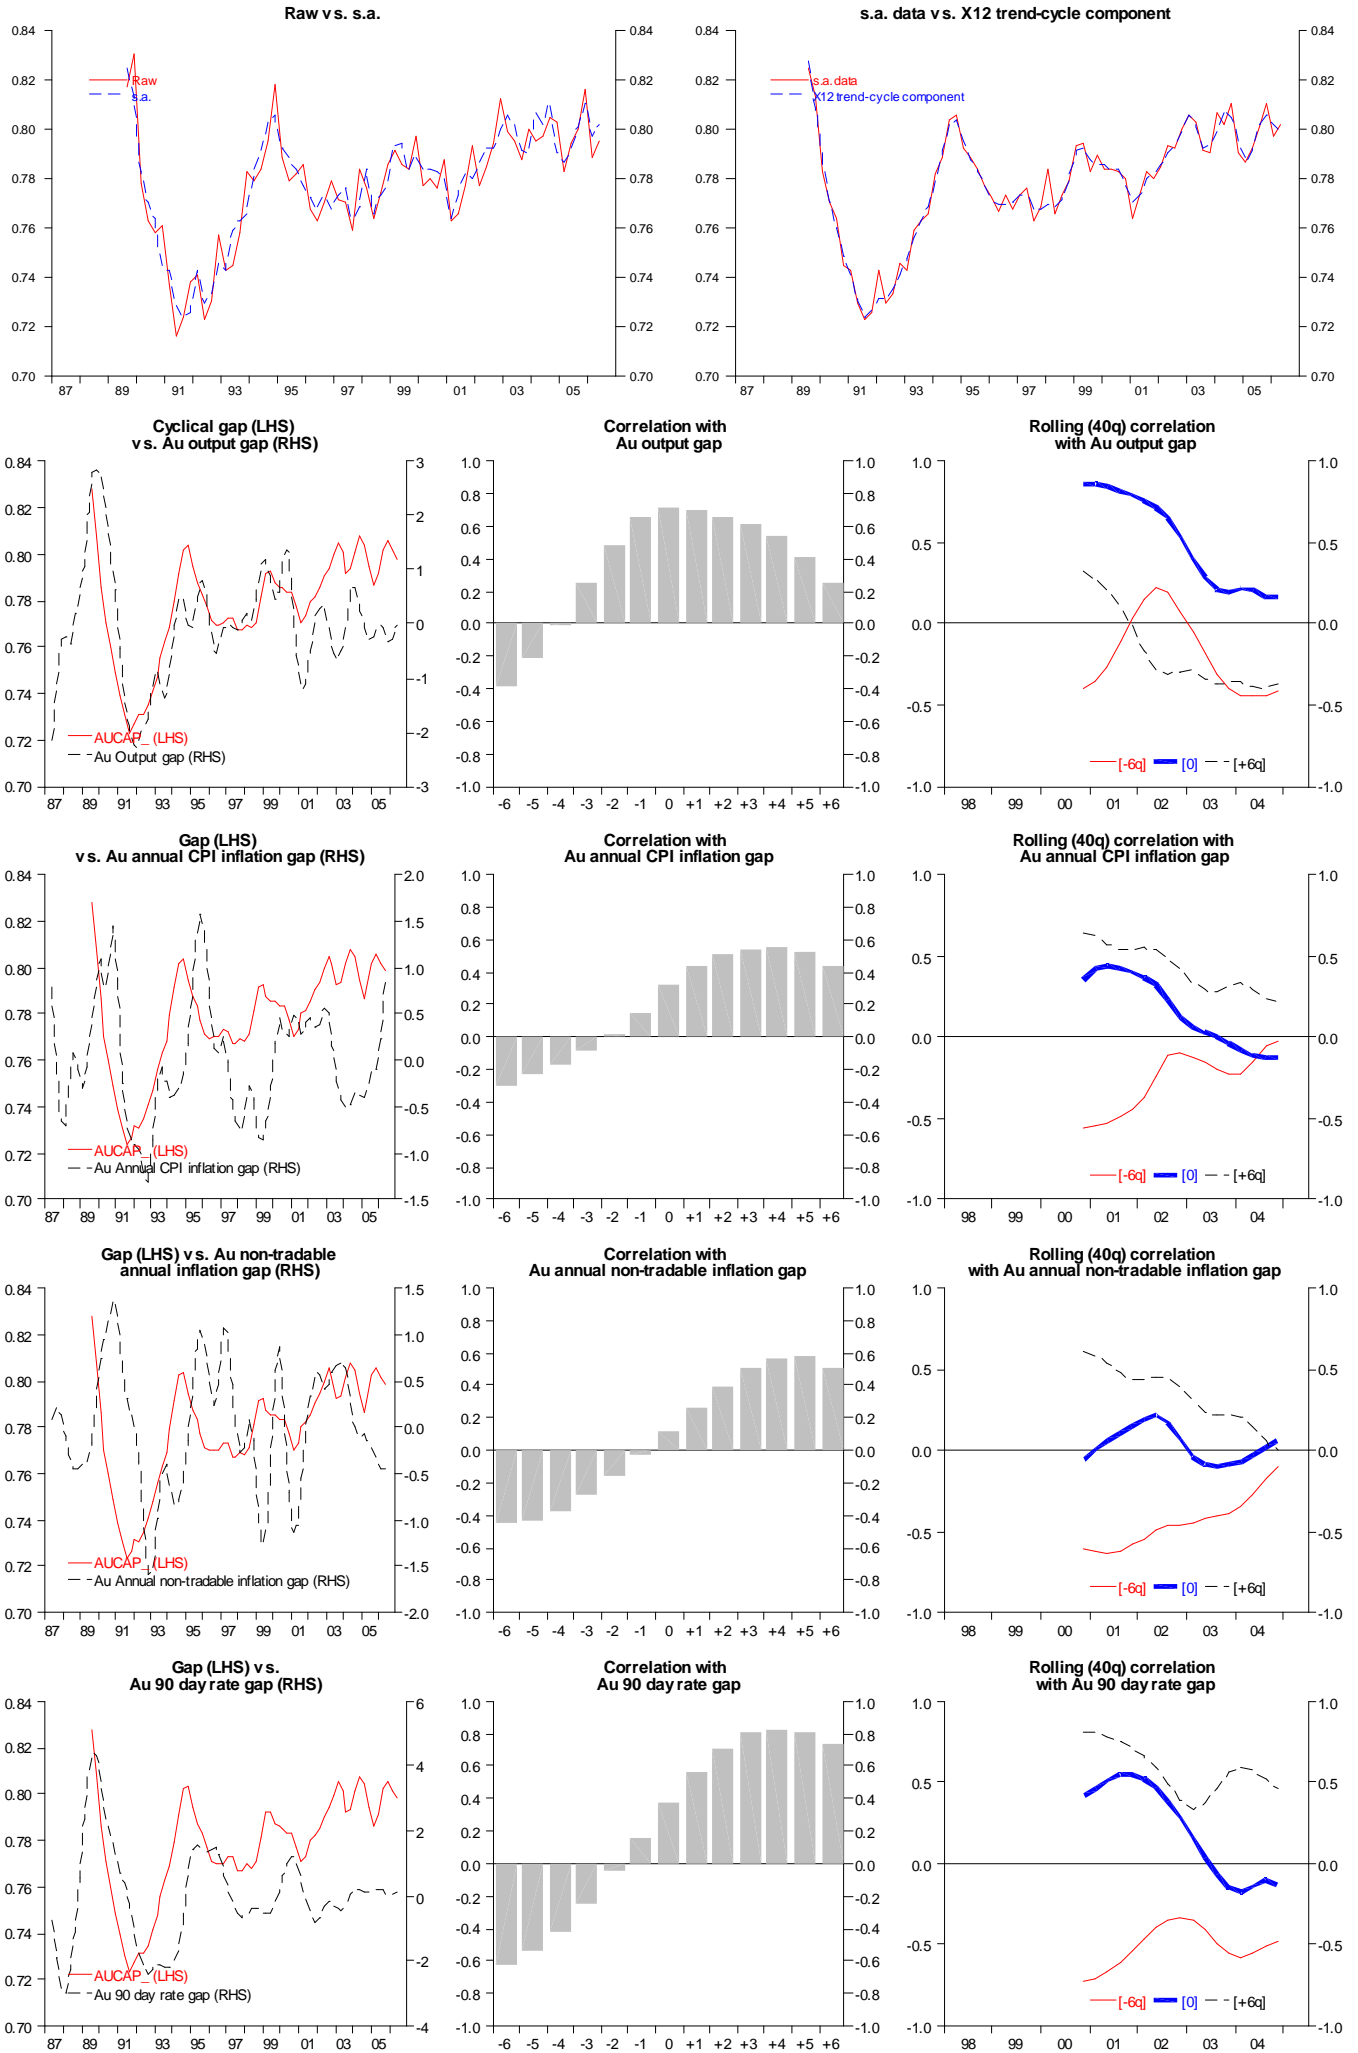

Australia capacity utilisation

Australia unemployment rate