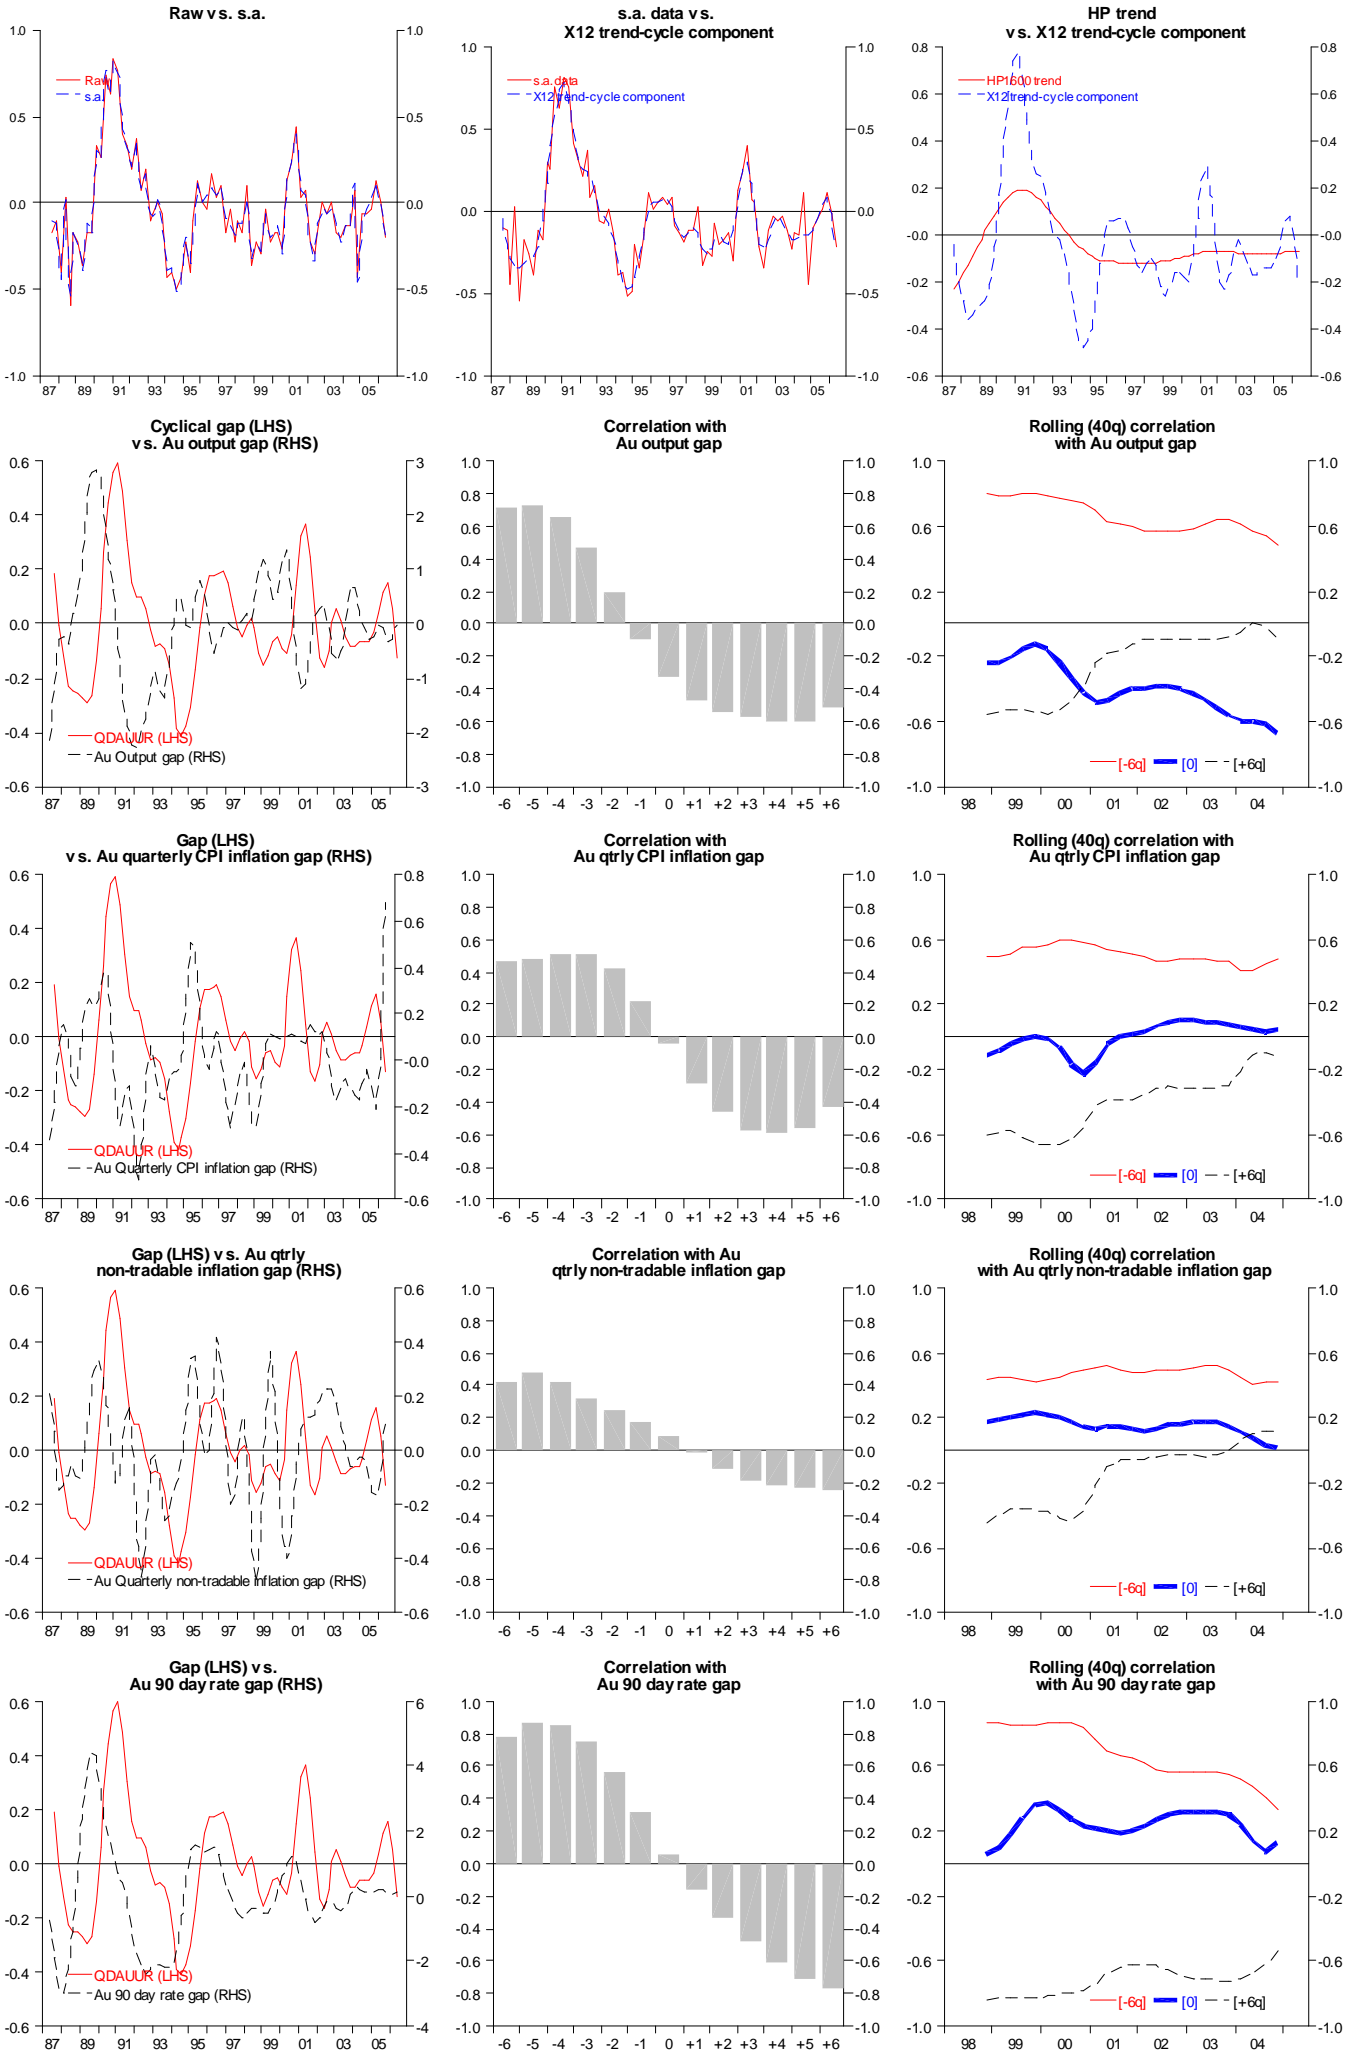

QPC Australia capacity utilisation (HP filtered)

Quarterly difference Australia unemployment rate (HP filtered)

QPC Australia employment (HP filtered)

QPC Australia labour force (HP filtered)

QPC Australia unit labour costs (HPed)

QPC Australia wages (HP filtered)

QPC Australia real wages (HP filtered)

QPC Australia real wages (HP filtered)

QPC Australia real wages (HP filtered)