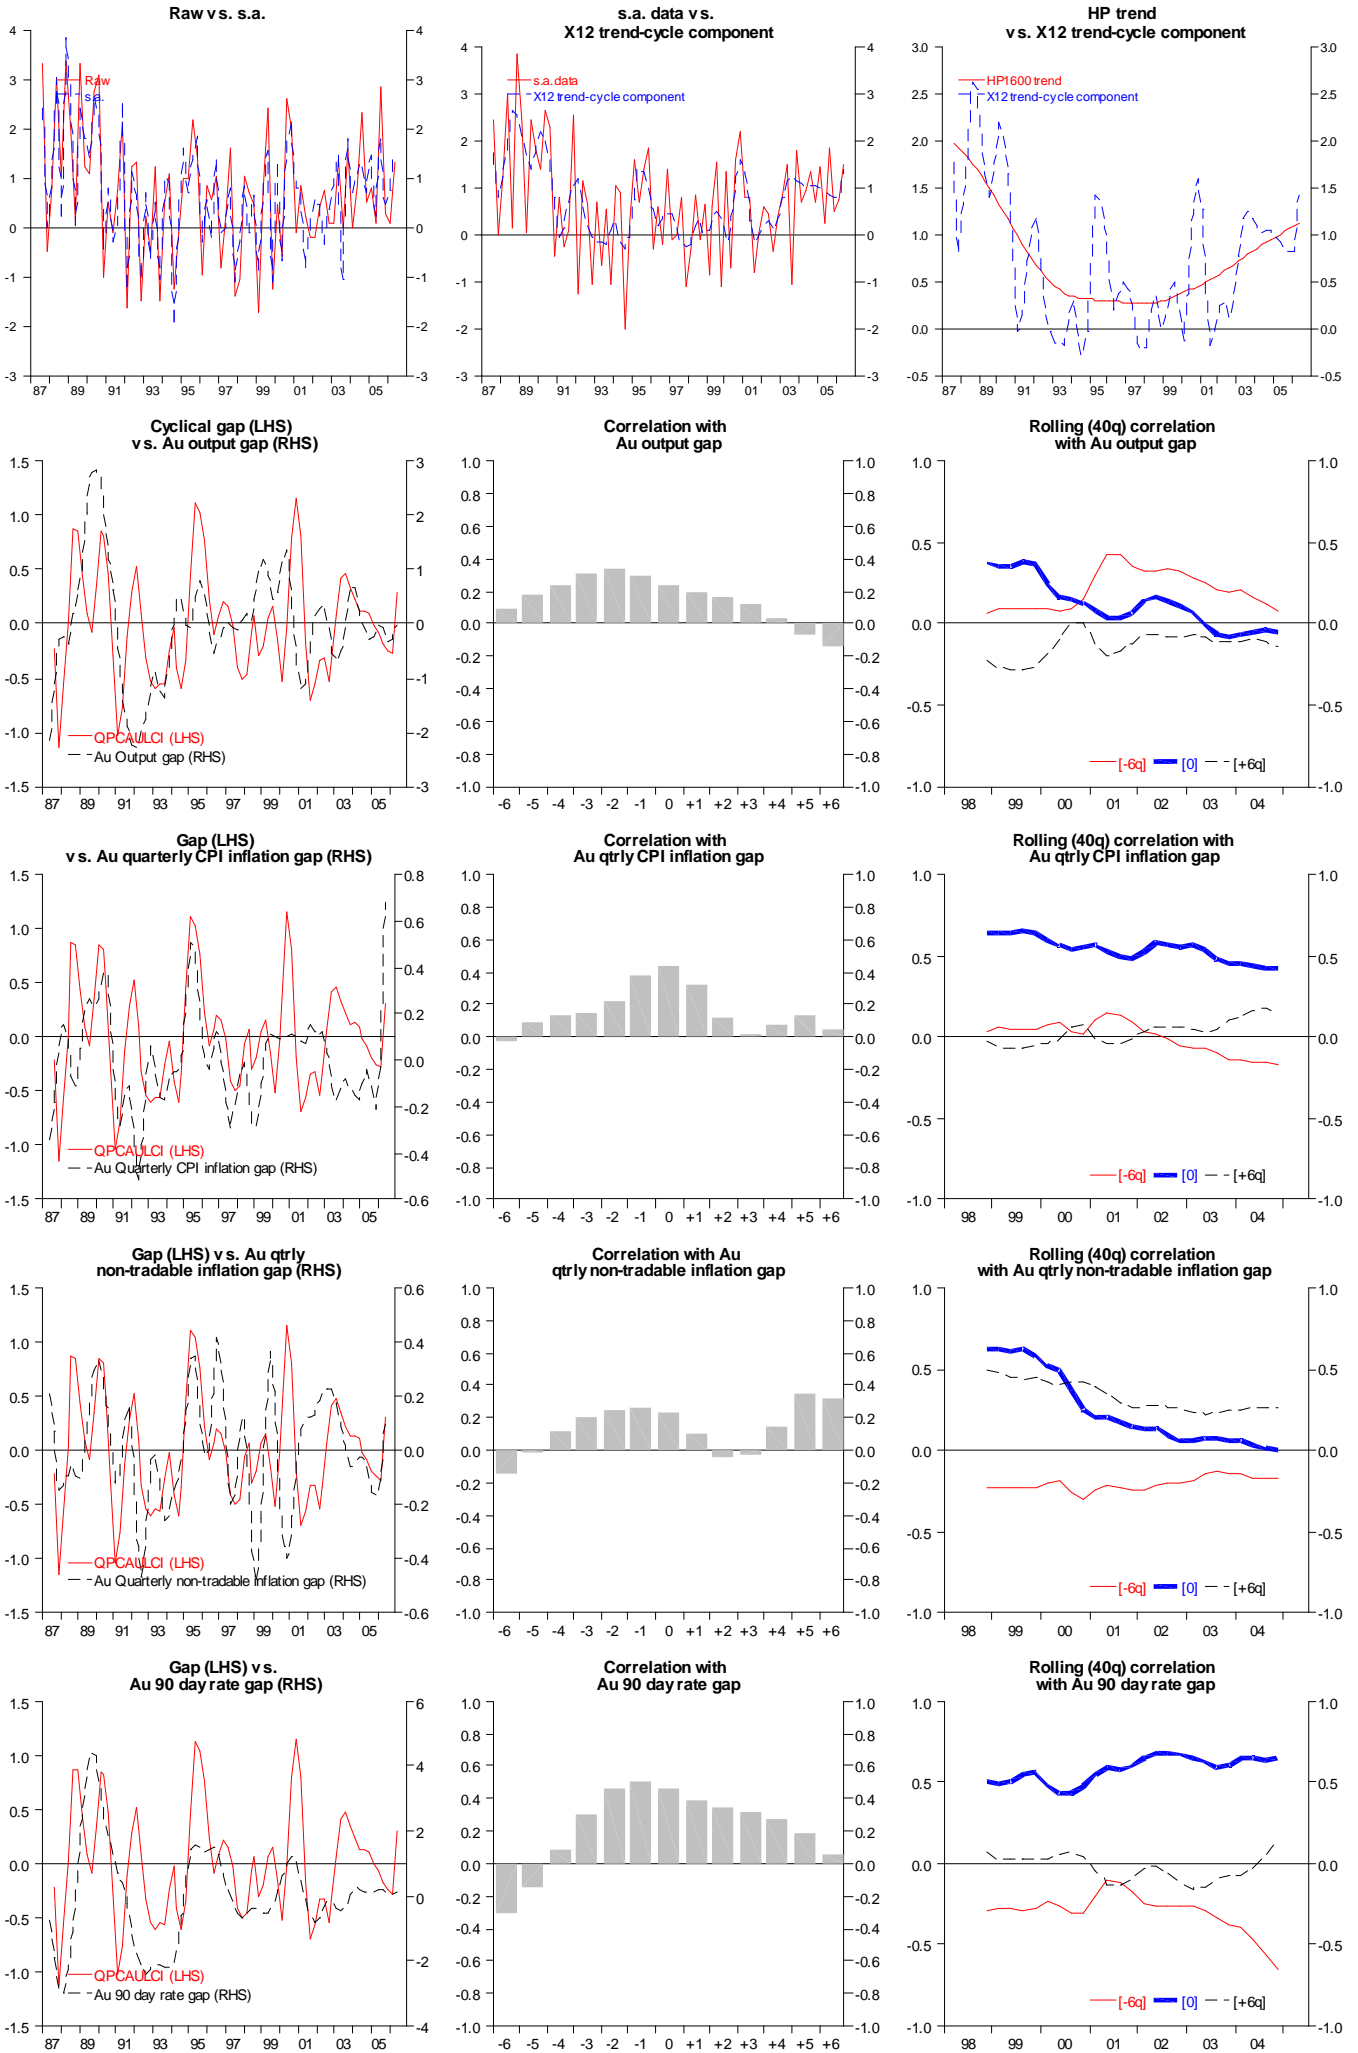

QPC Australia capacity utilisation (HP filtered)

Quarterly difference Australia unemployment rate (HP filtered)

QPC Australia employment (HP filtered)

QPC Australia labour force (HP filtered)

QPC Australia unit labour costs (HPed)

QPC Australia wages (HP filtered)

QPC Australia real wages (HP filtered)

QPC Australia real wages (HP filtered)

QPC Australia real wages (HP filtered)