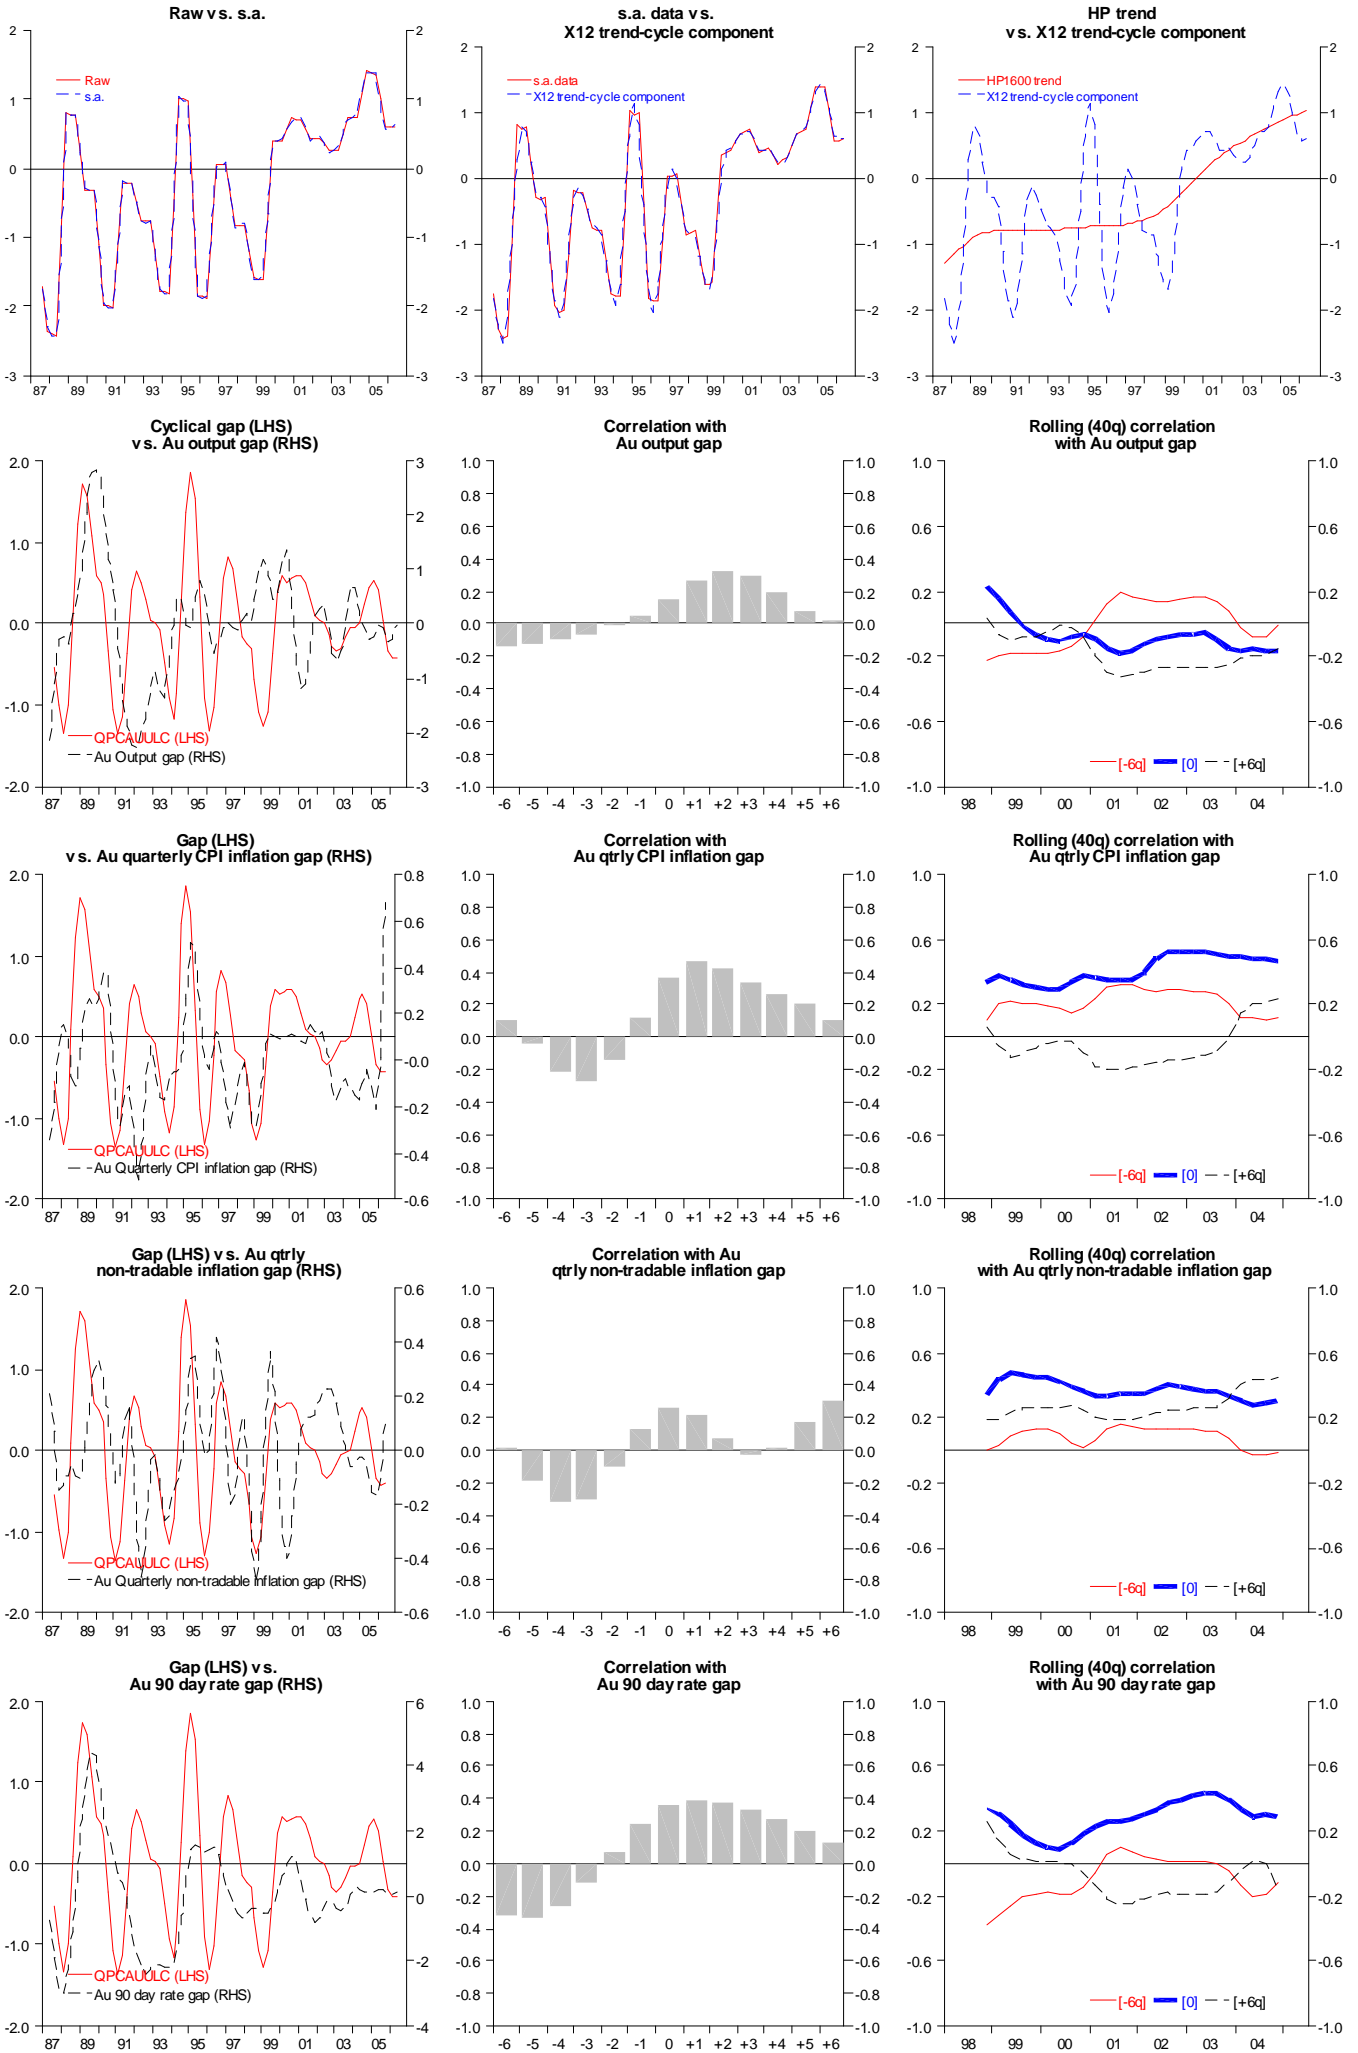

QPC Australia capacity utilisation (HP filtered)

Quarterly difference Australia unemployment rate (HP filtered)

QPC Australia employment (HP filtered)

QPC Australia labour force (HP filtered)

QPC Australia unit labour costs (HPed)

QPC Australia wages (HP filtered)

QPC Australia real wages (HP filtered)

QPC Australia real wages (HP filtered)

QPC Australia real wages (HP filtered)