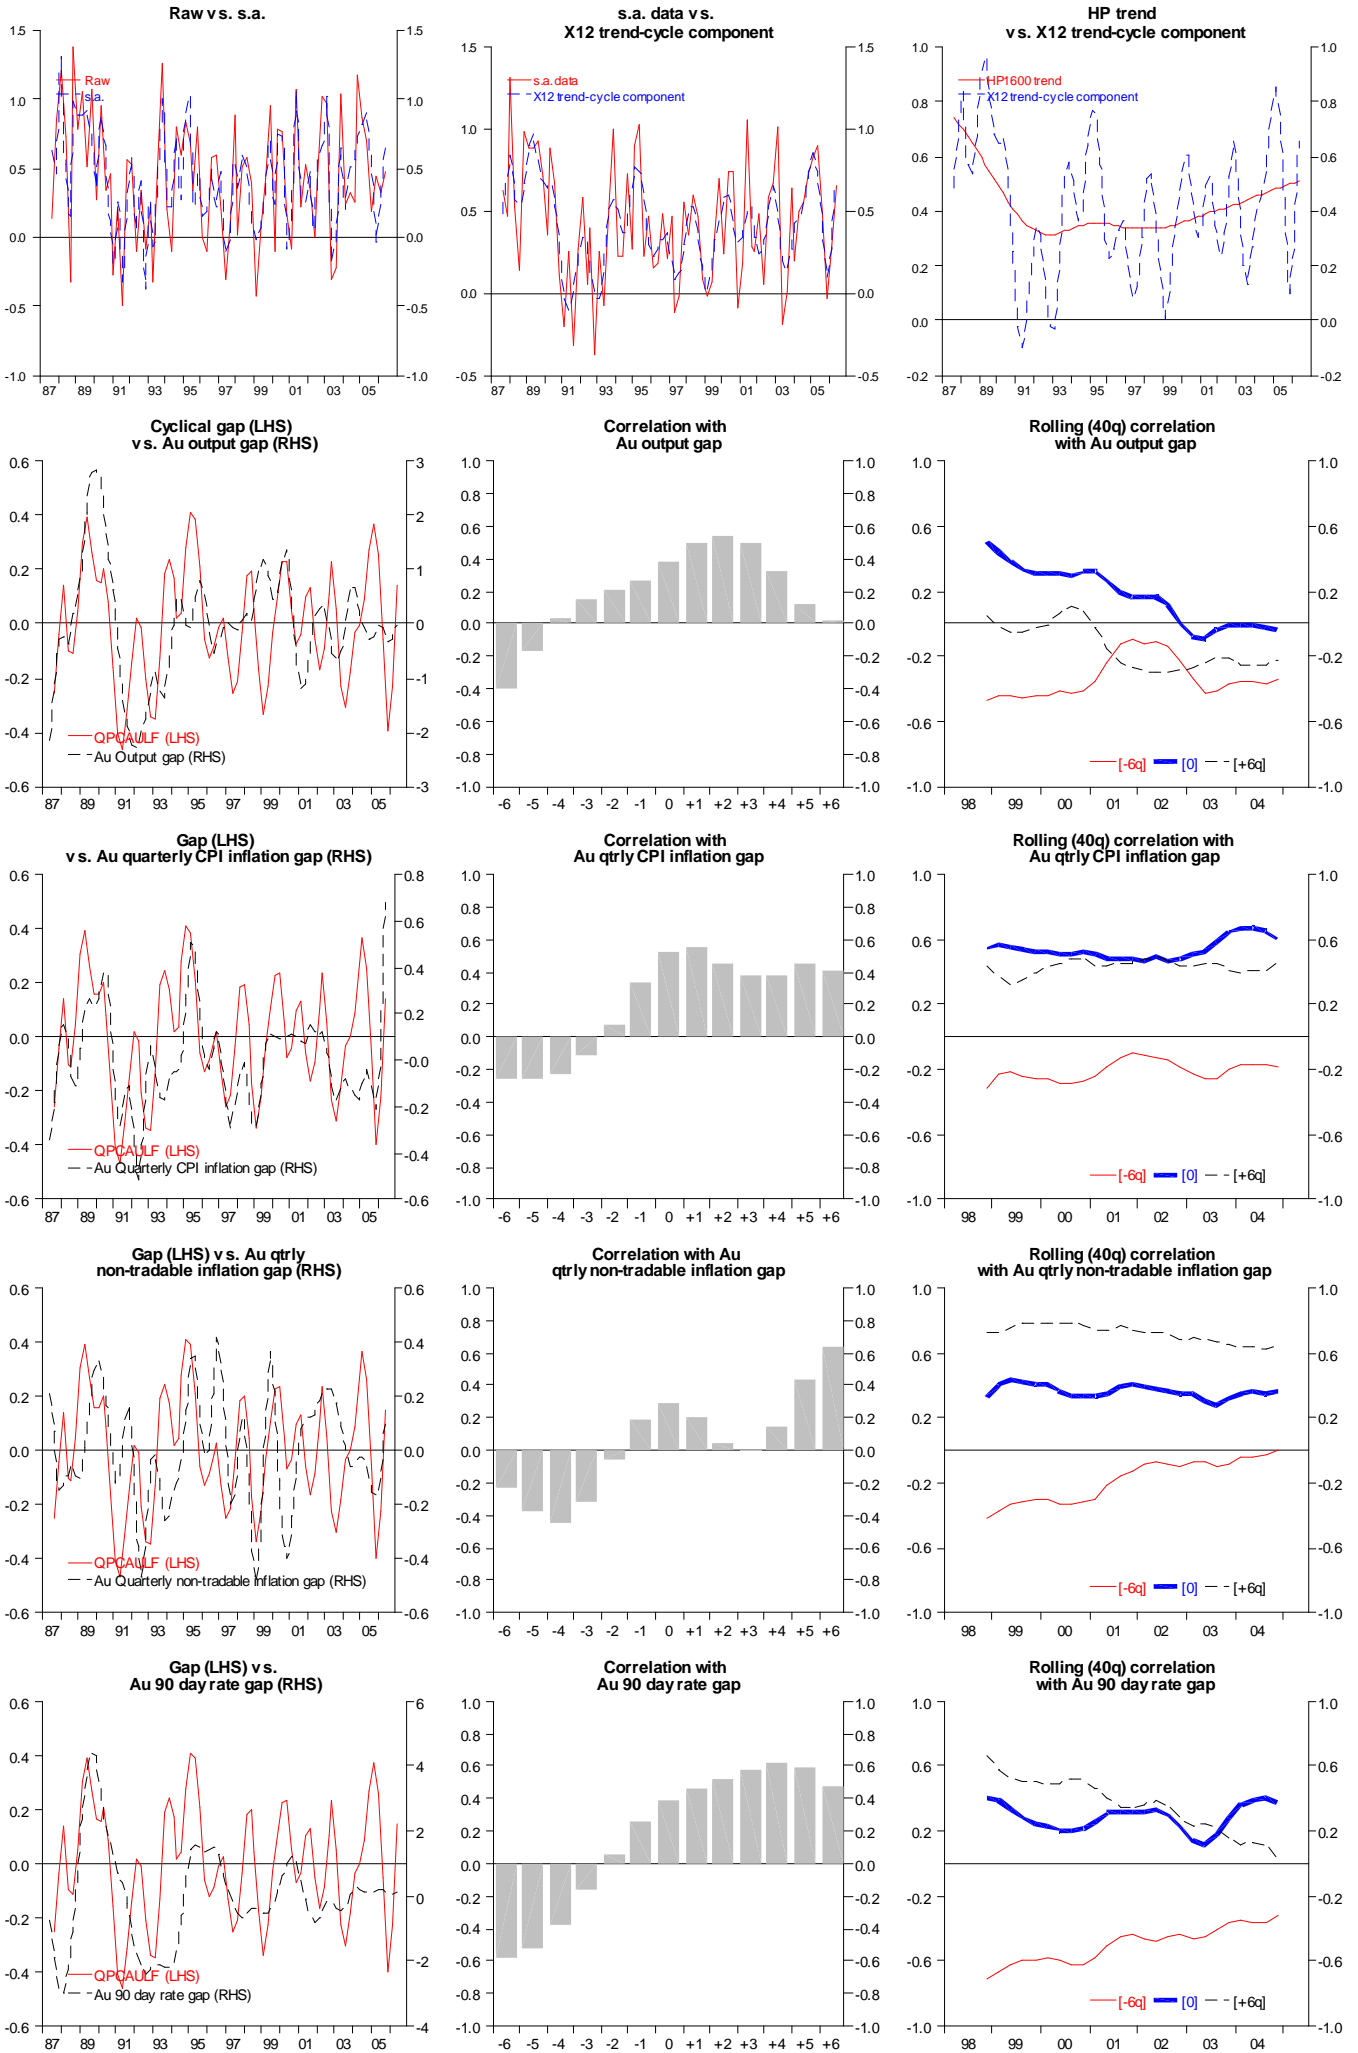

QPC Australia capacity utilisation (HP filtered)

Quarterly difference Australia unemployment rate (HP filtered)

QPC Australia employment (HP filtered)

QPC Australia labour force (HP filtered)

QPC Australia unit labour costs (HPed)

QPC Australia wages (HP filtered)

QPC Australia real wages (HP filtered)

QPC Australia real wages (HP filtered)

QPC Australia real wages (HP filtered)