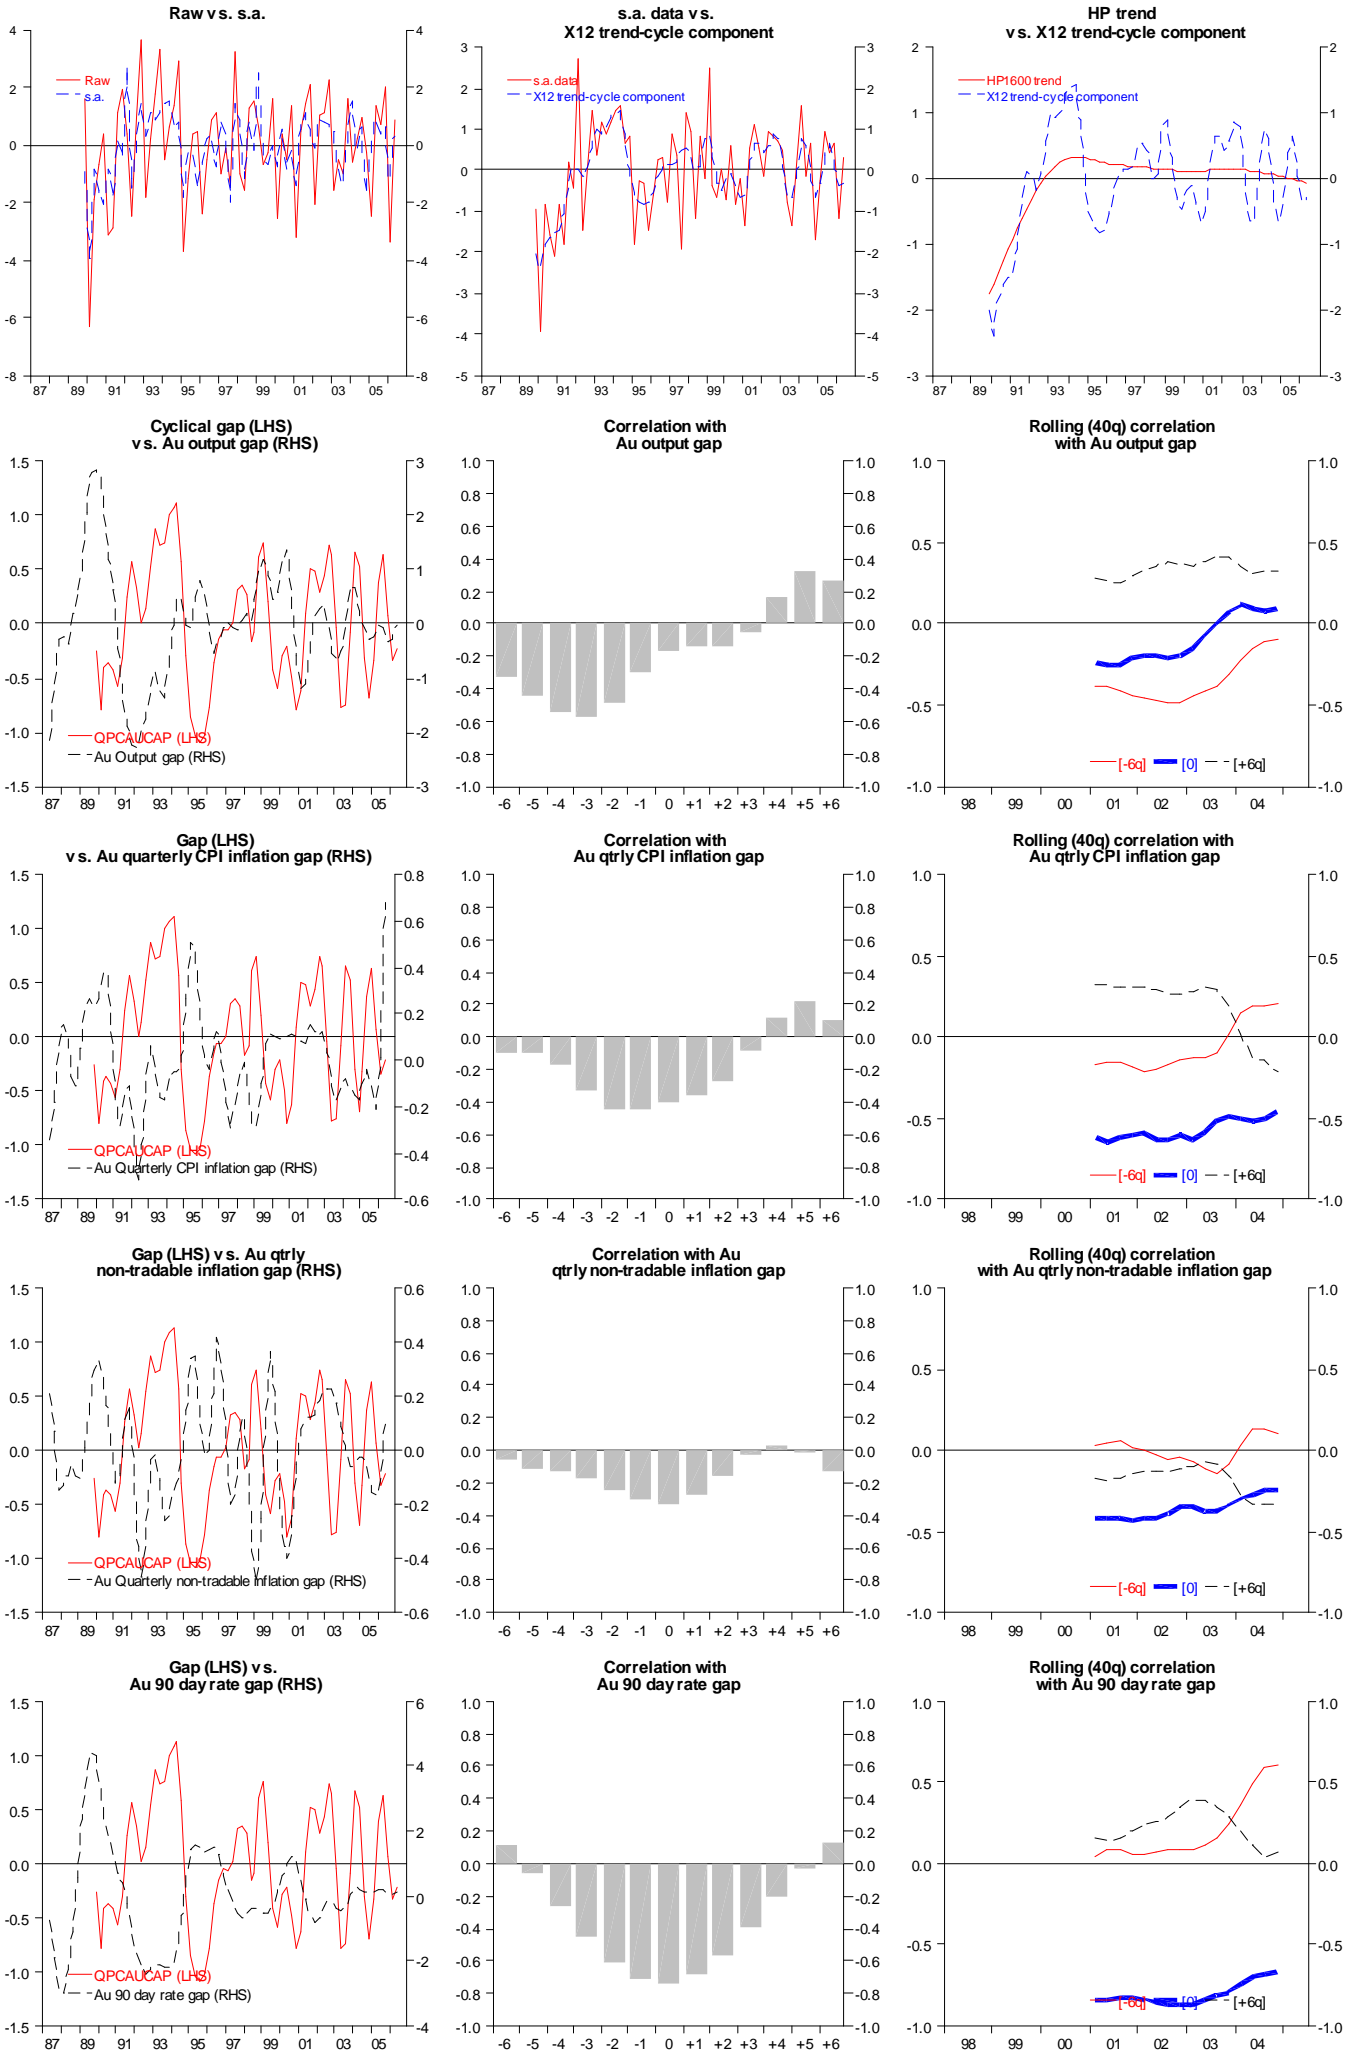

QPC Australia capacity utilisation (HP filtered)

Quarterly difference Australia unemployment rate (HP filtered)

QPC Australia employment (HP filtered)

QPC Australia labour force (HP filtered)

QPC Australia unit labour costs (HPed)

QPC Australia wages (HP filtered)

QPC Australia real wages (HP filtered)

QPC Australia real wages (HP filtered)

QPC Australia real wages (HP filtered)