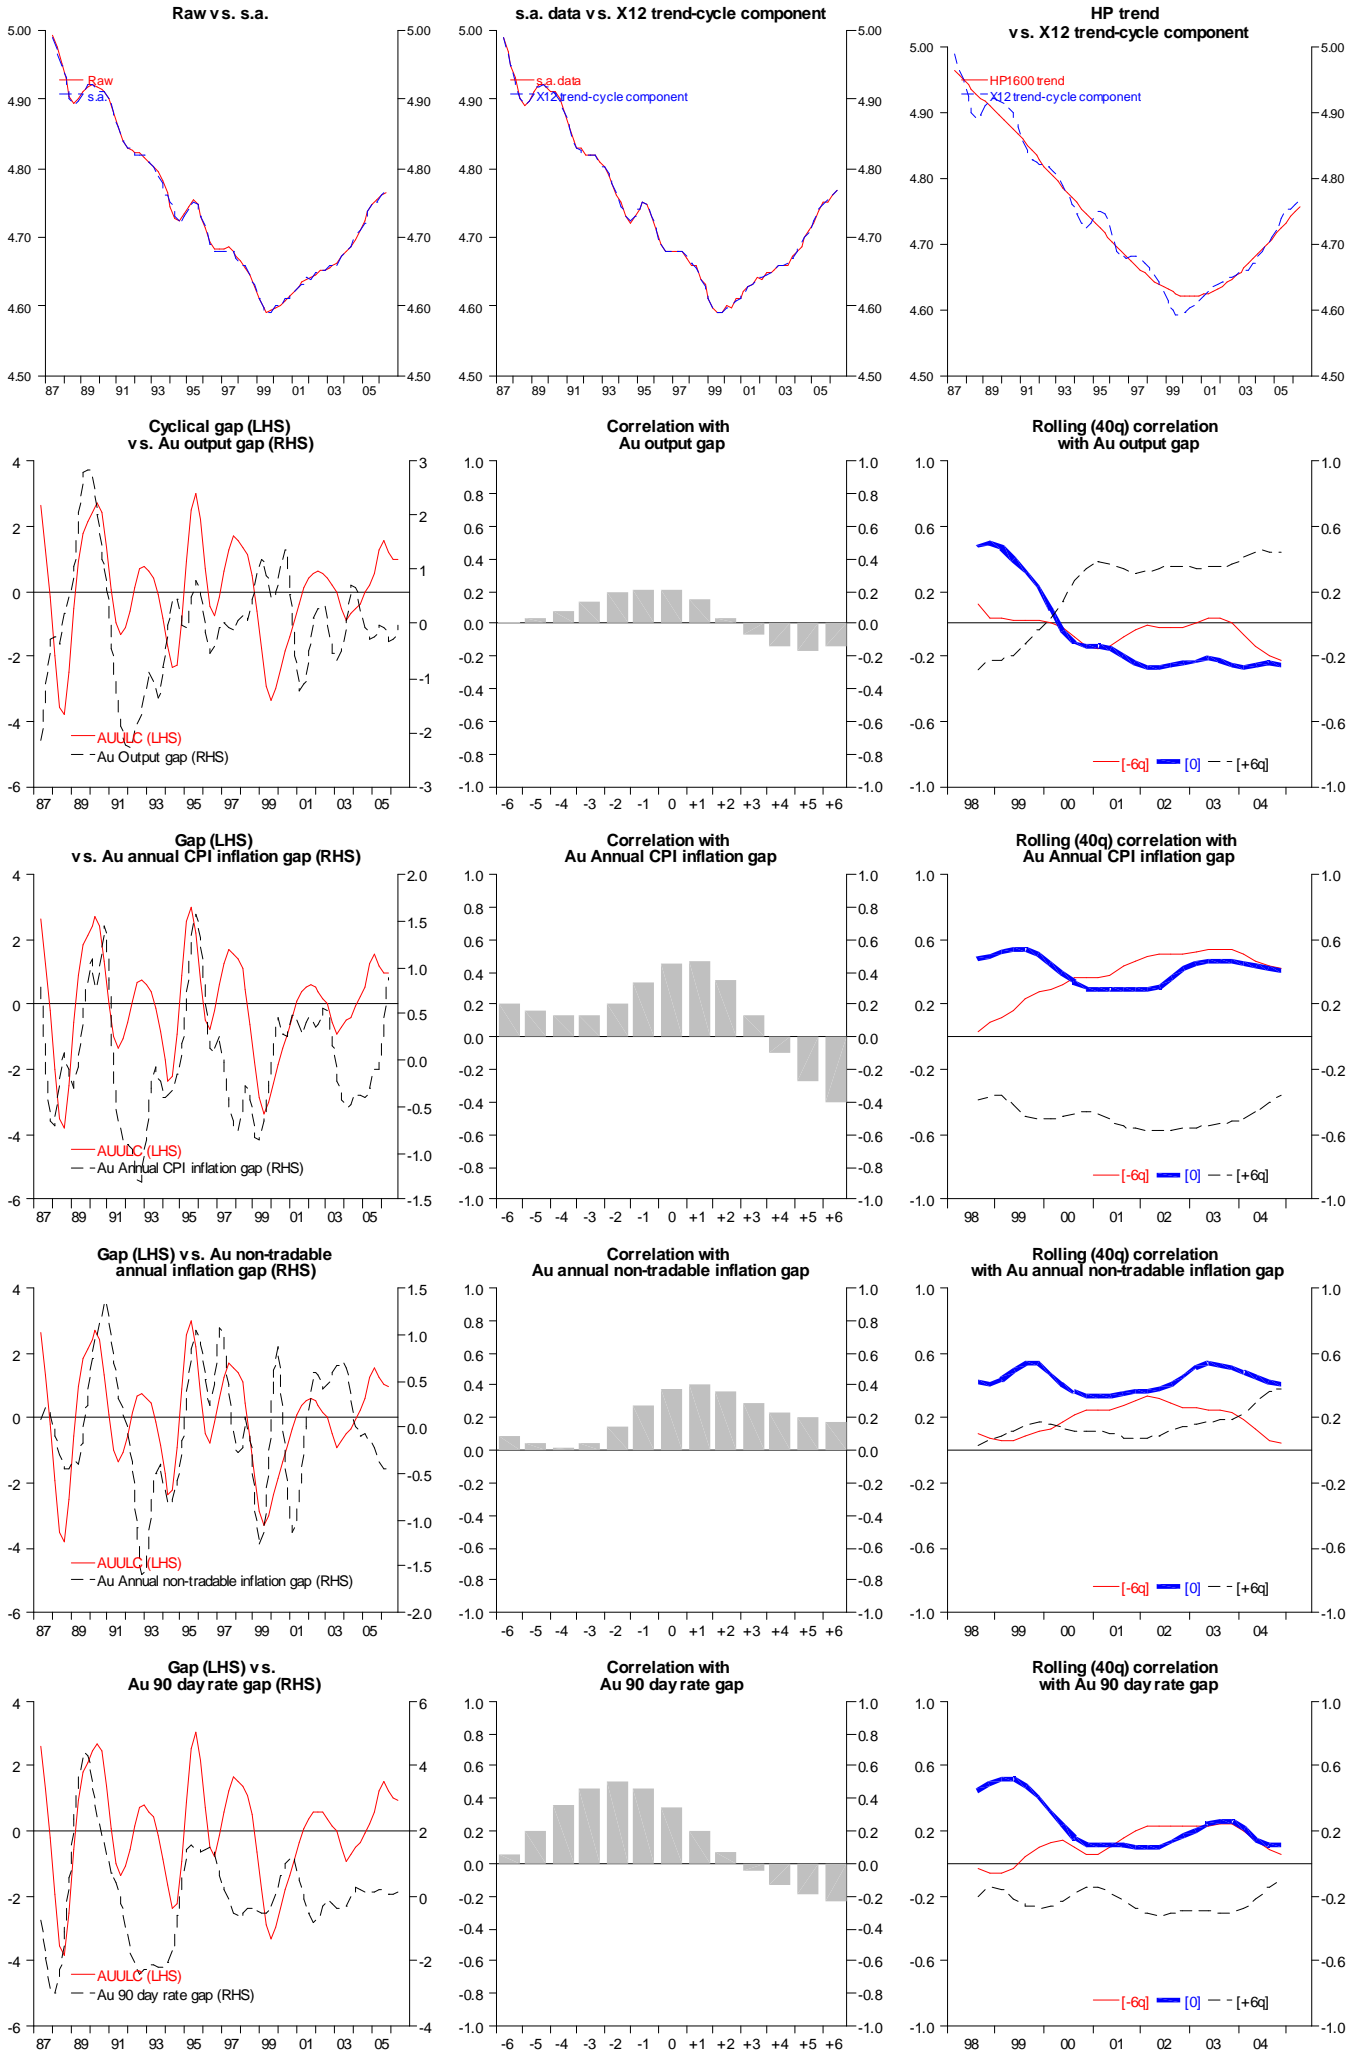

Log Australia unit labour costs (HP filtered)