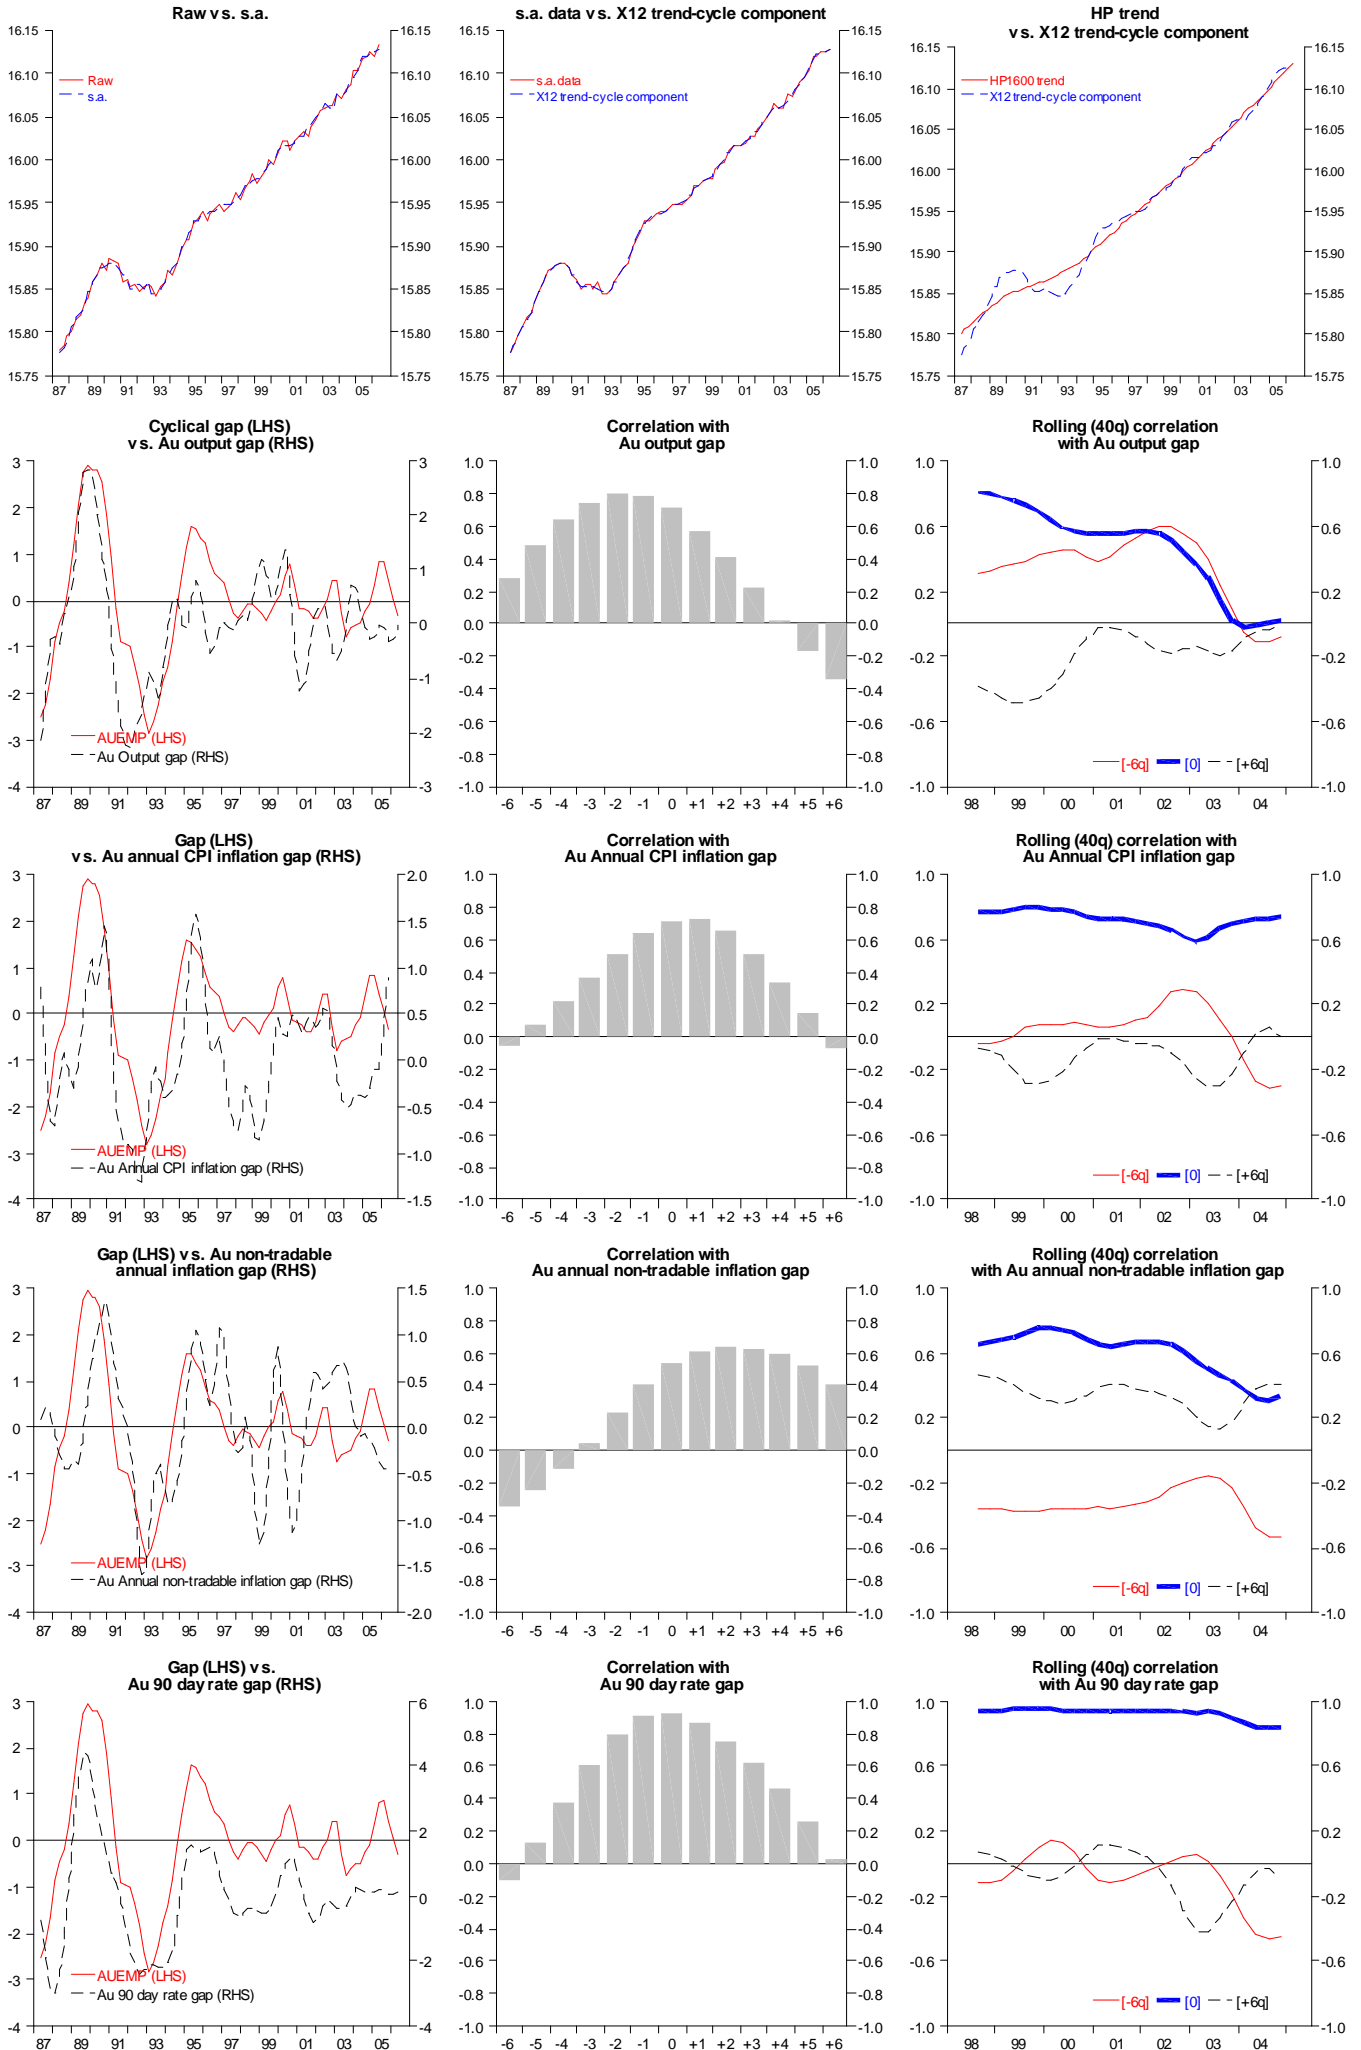

Log Australia employment (HP filtered)