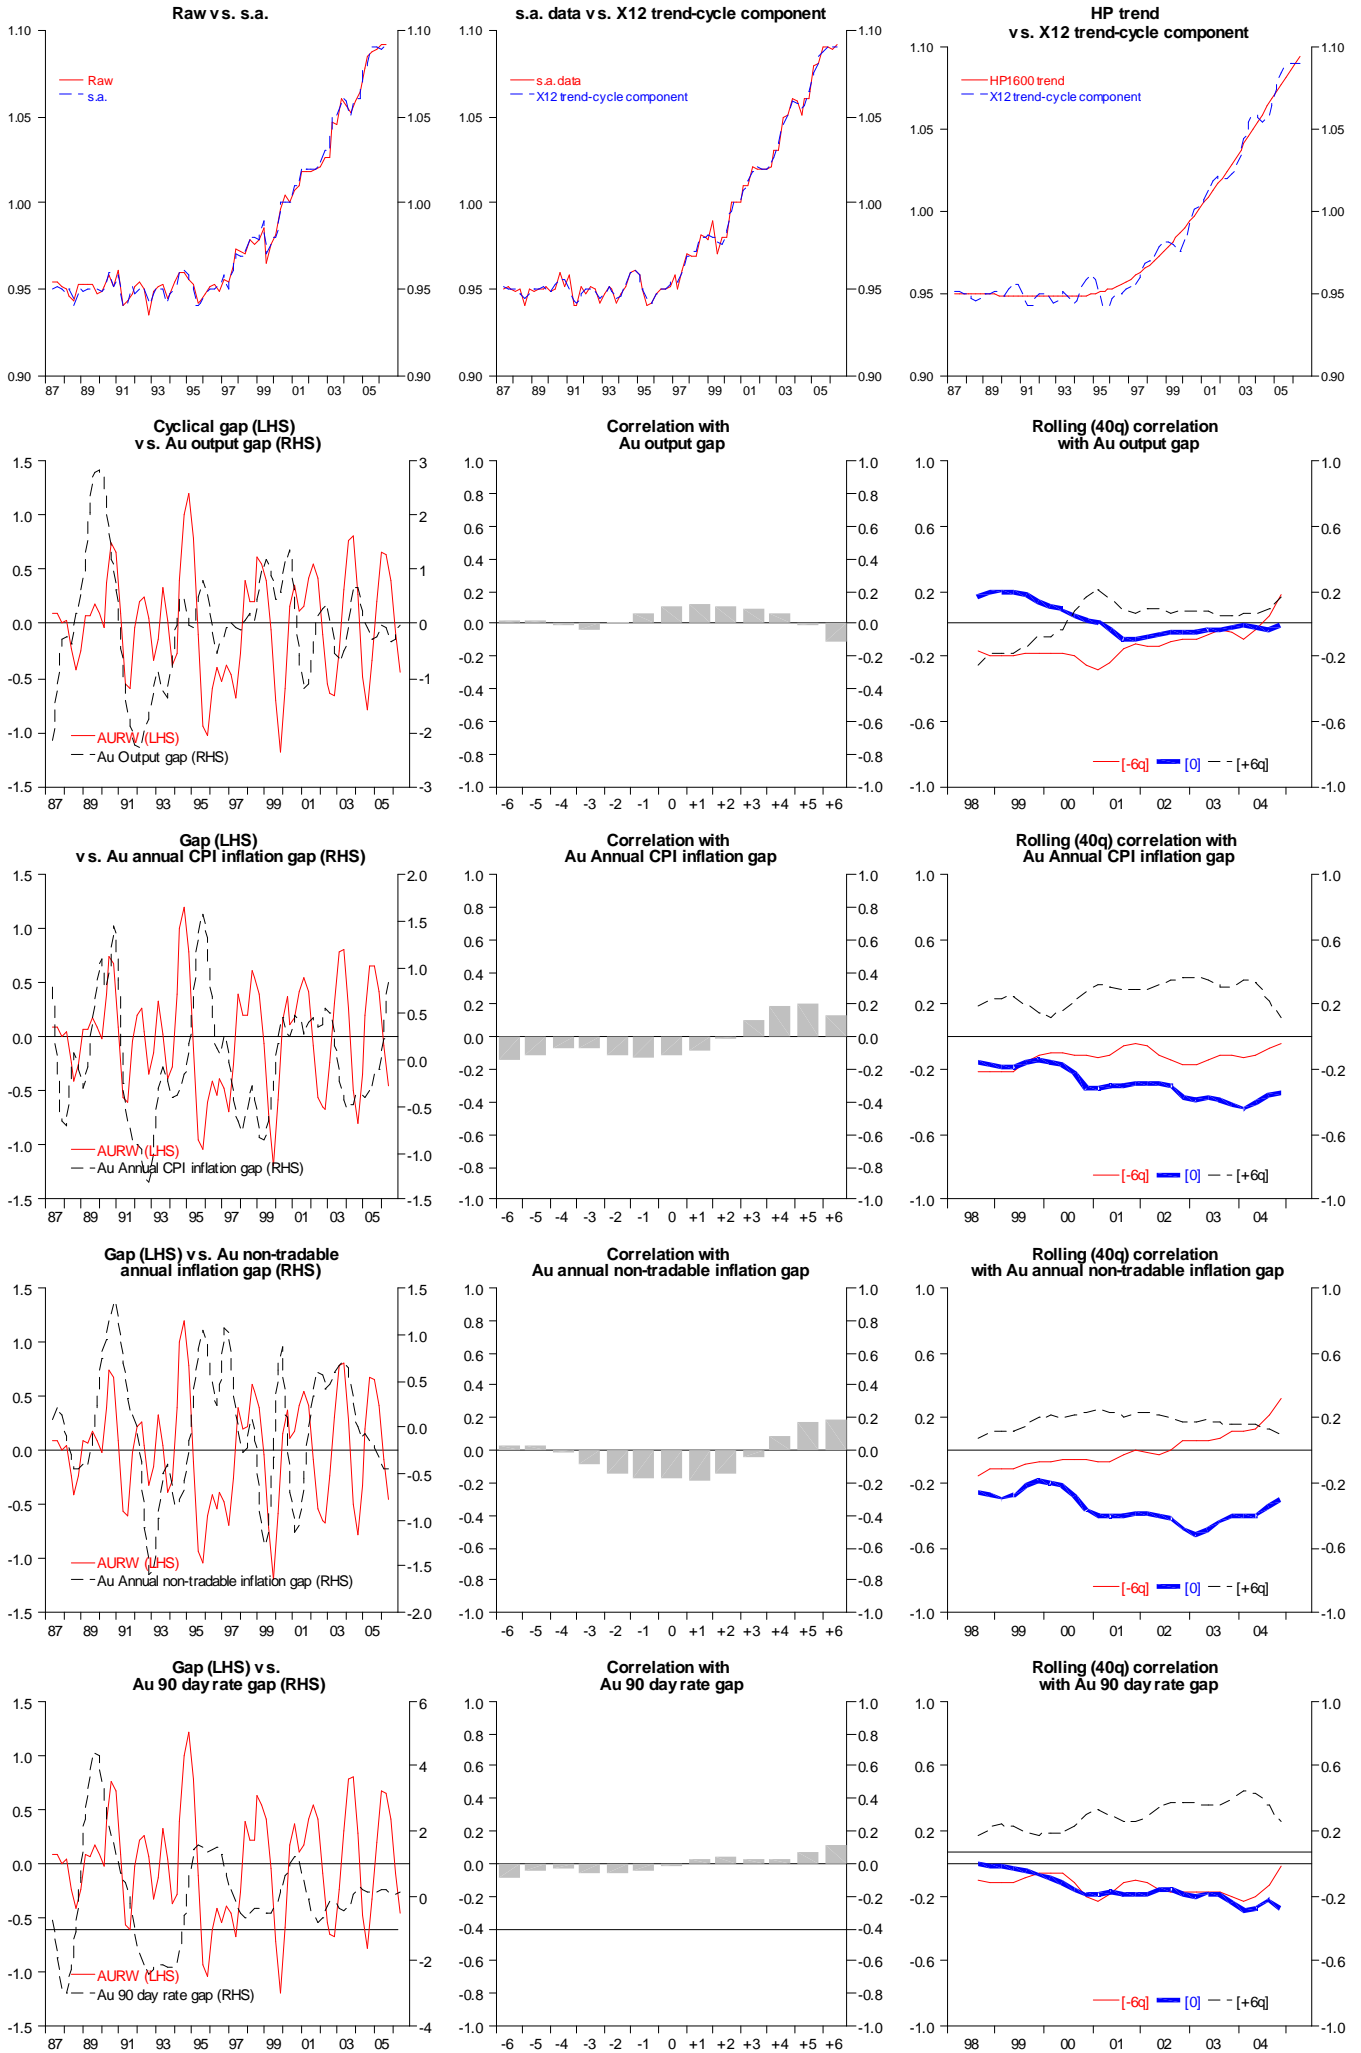

Log Australia real wages (HP filtered)