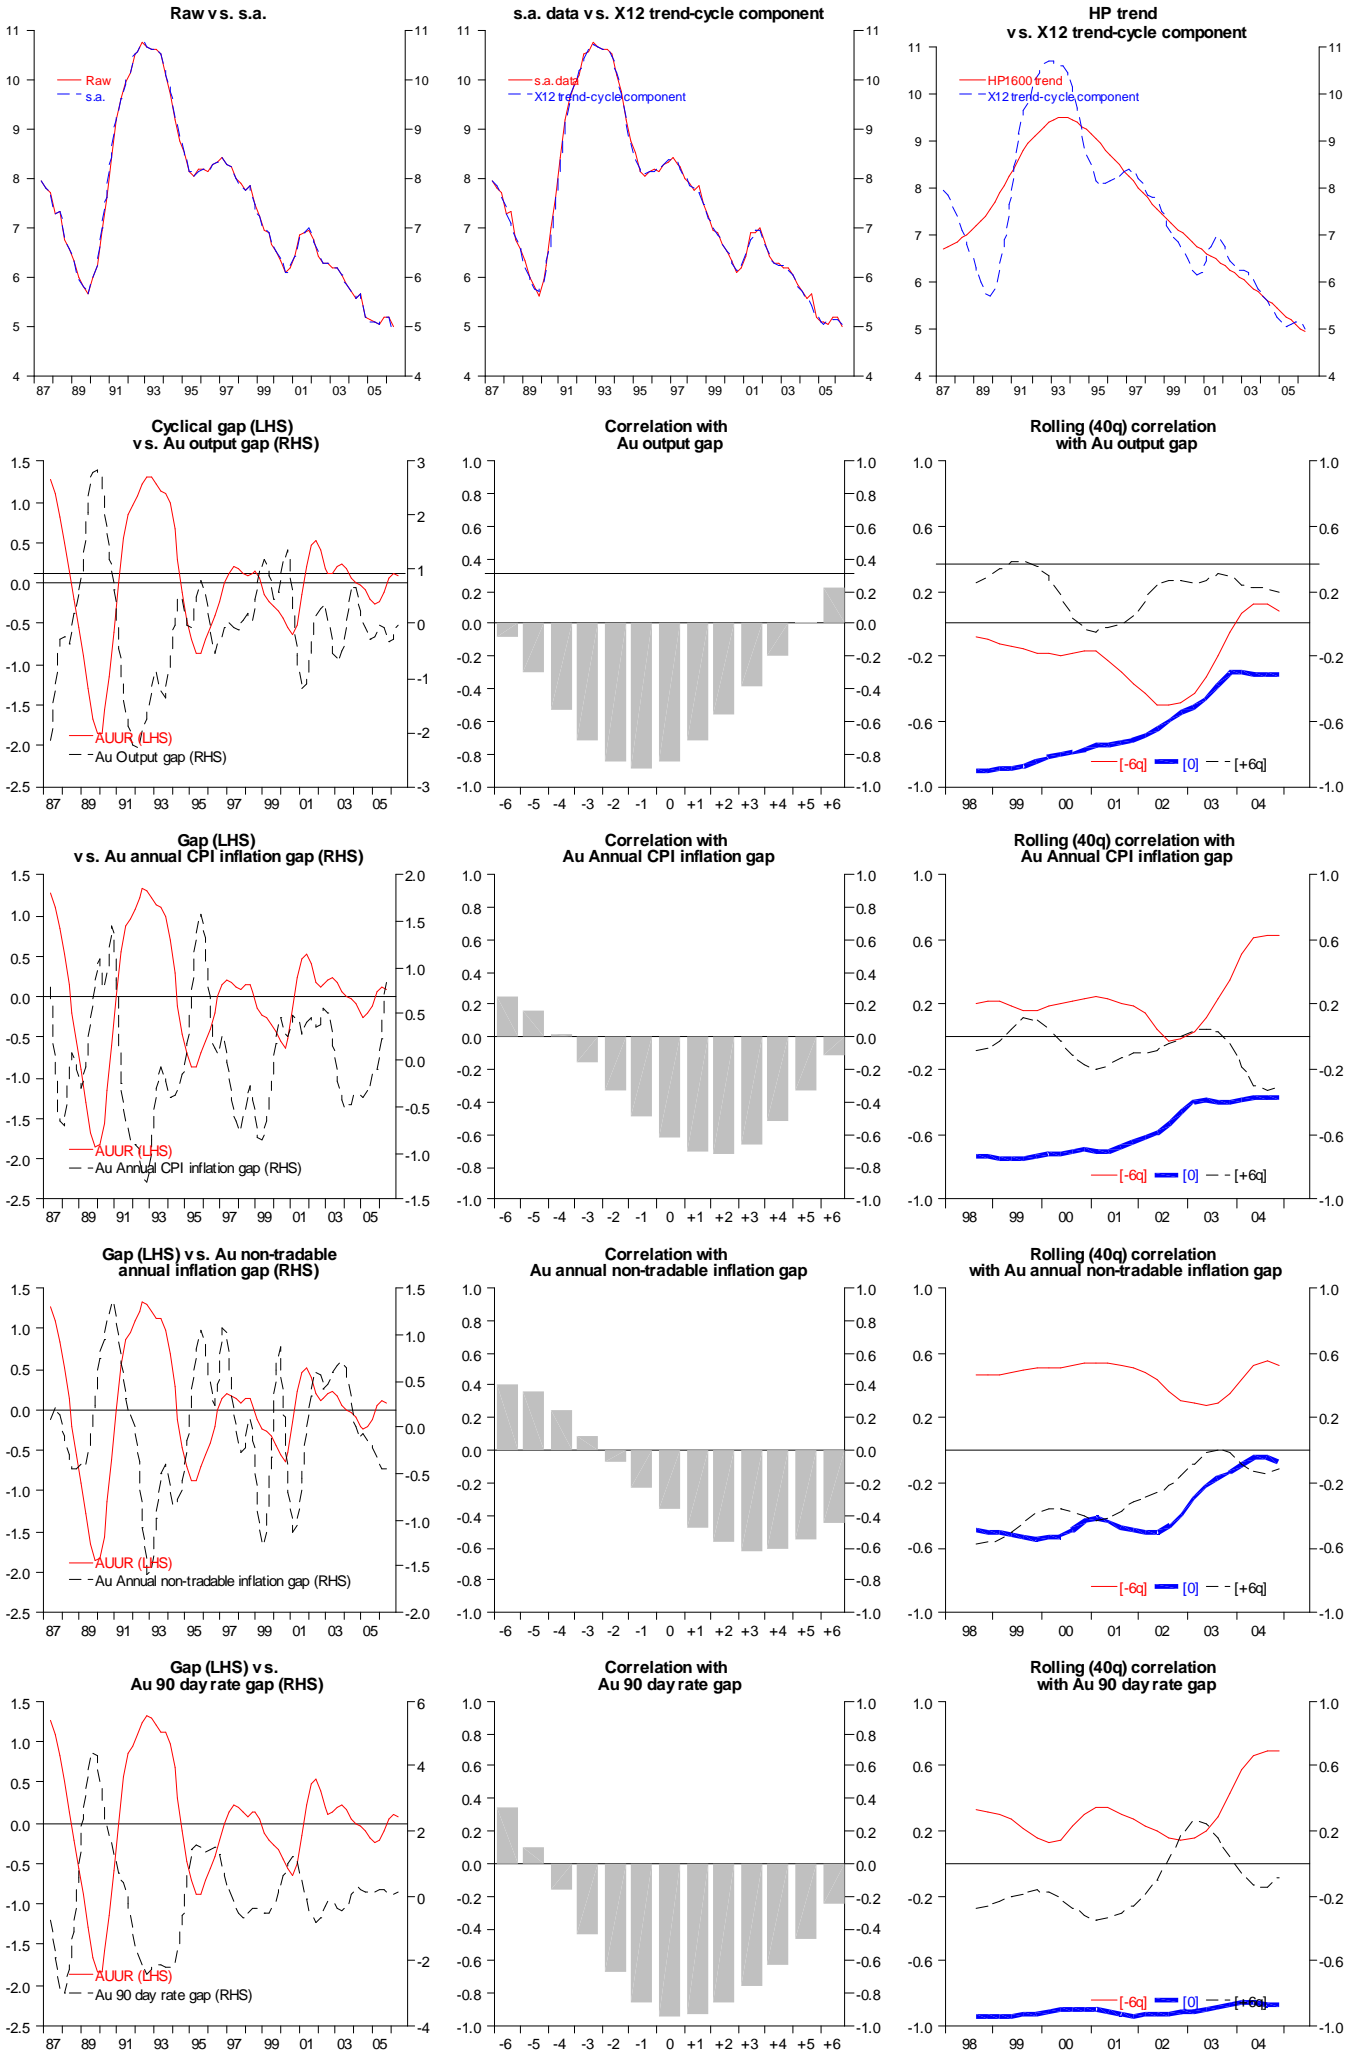

# Australia capacity utilisation (HP filtered)

# Australia unemployment rate (HP filtered)