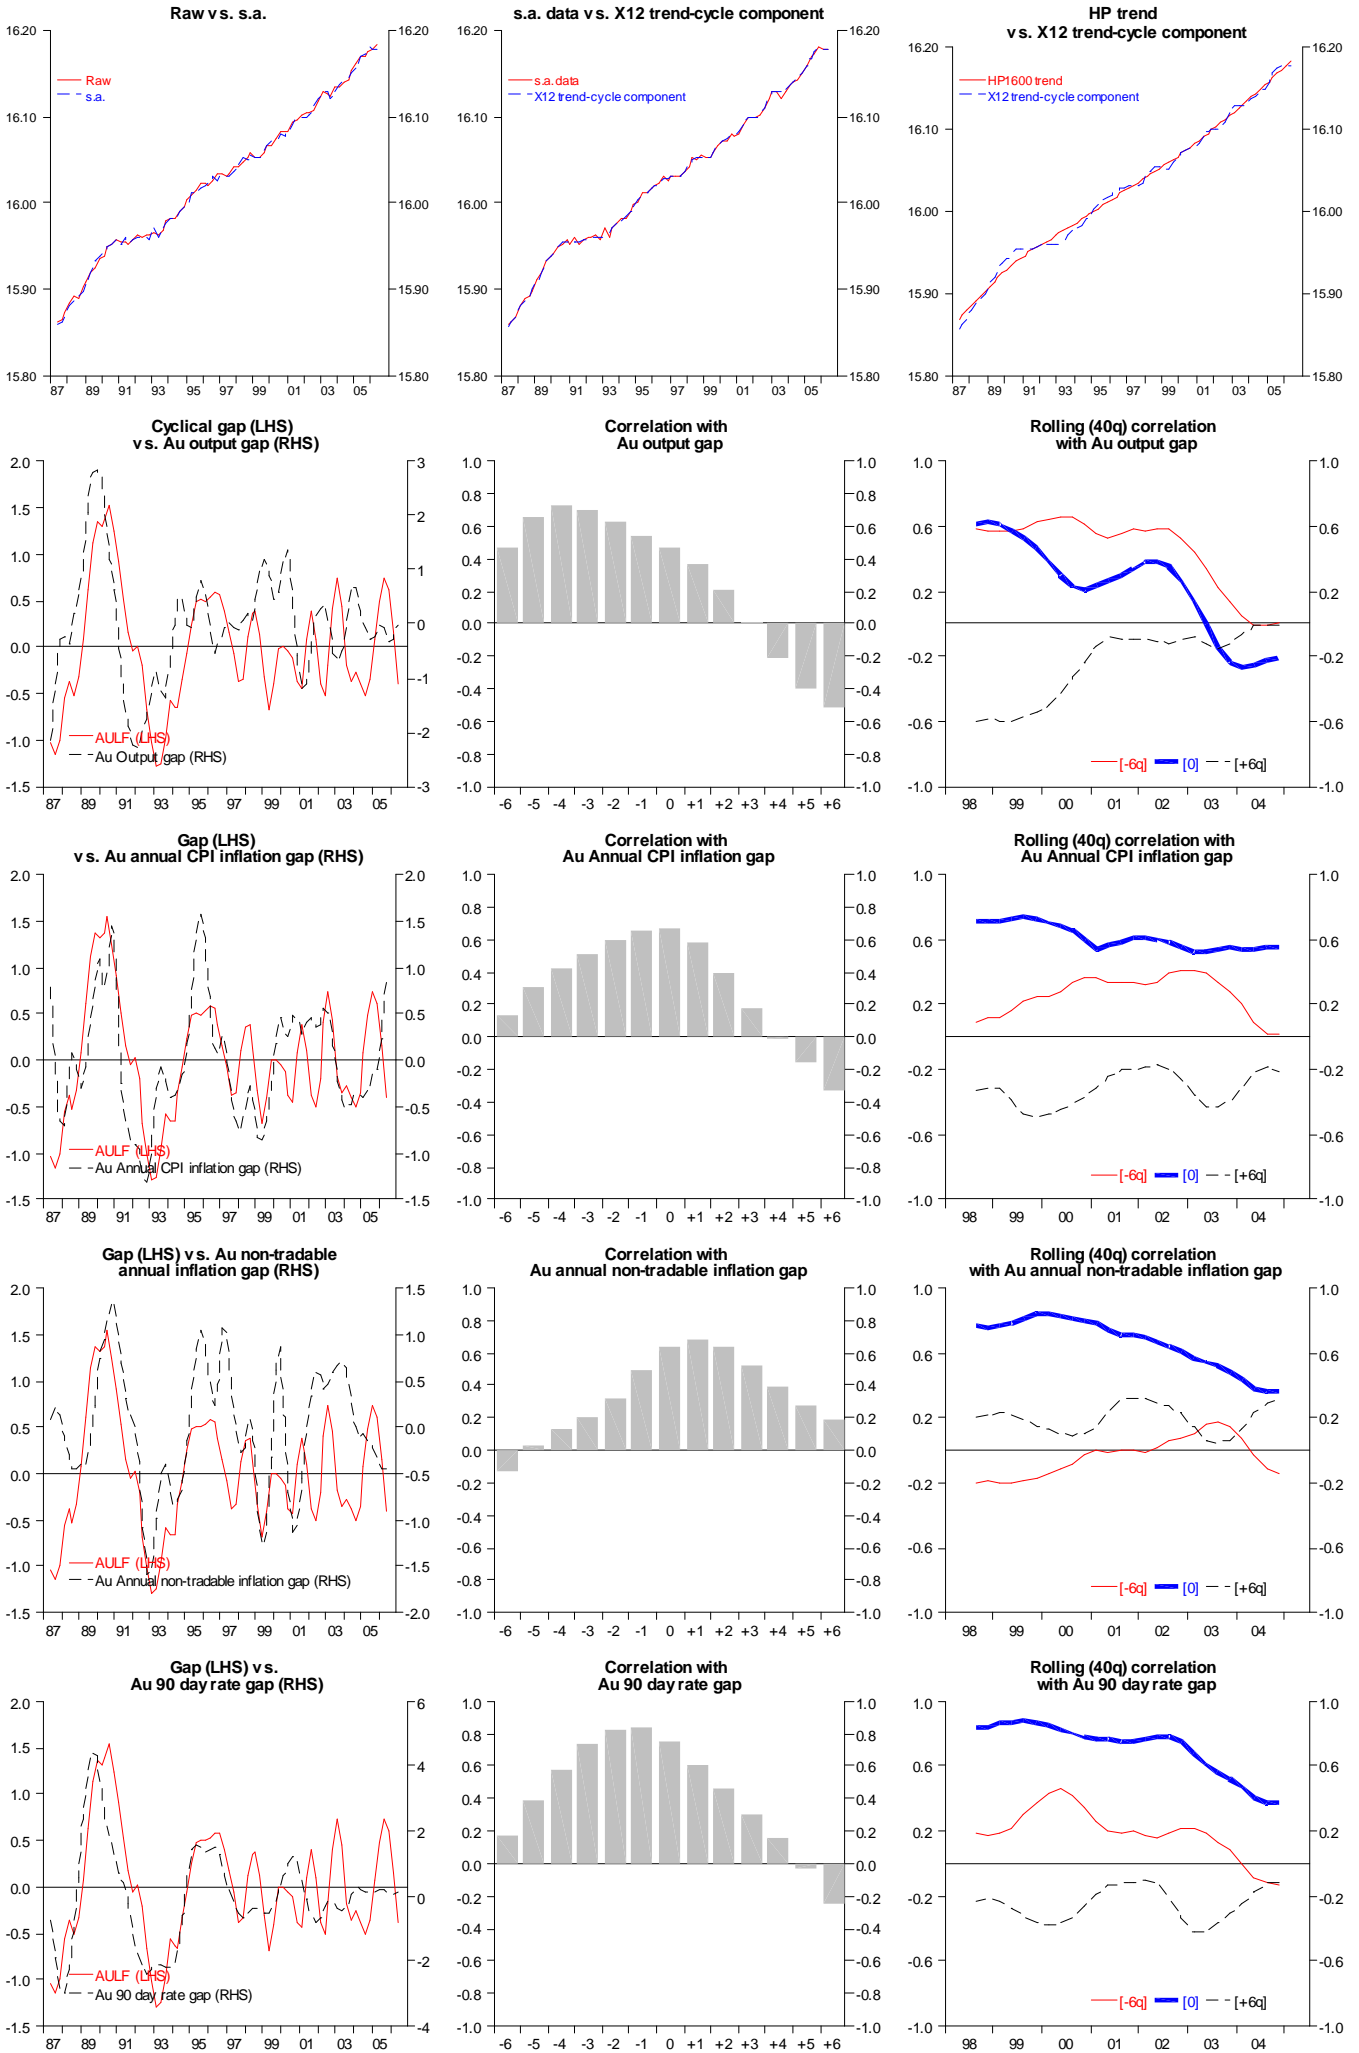

Log Australia labour force (HP filtered)