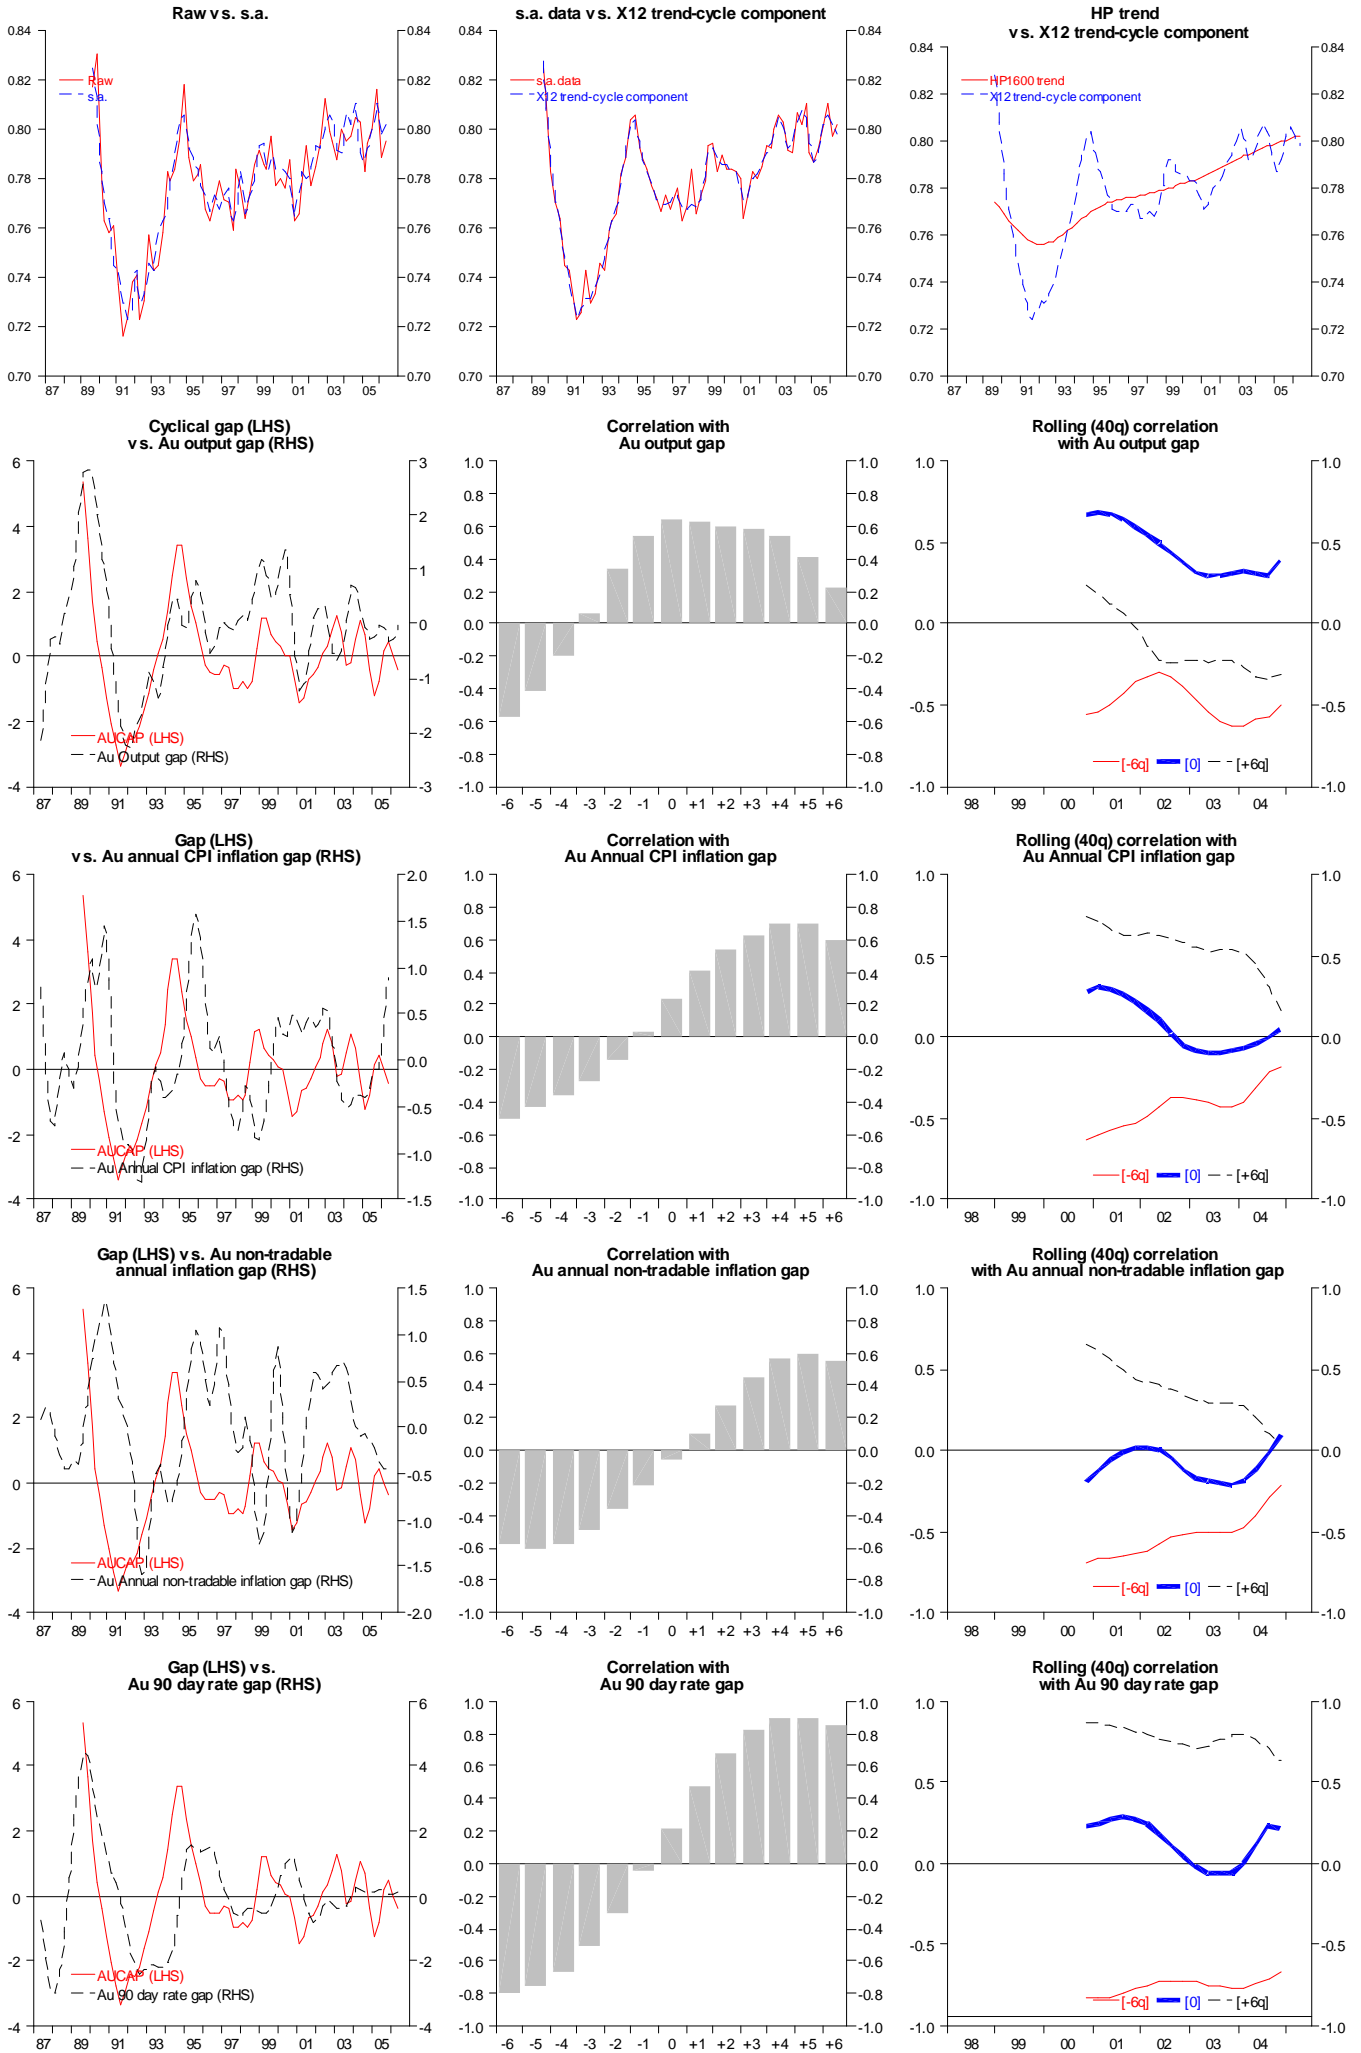

# Australia capacity utilisation (HP filtered)

# Australia unemployment rate (HP filtered)