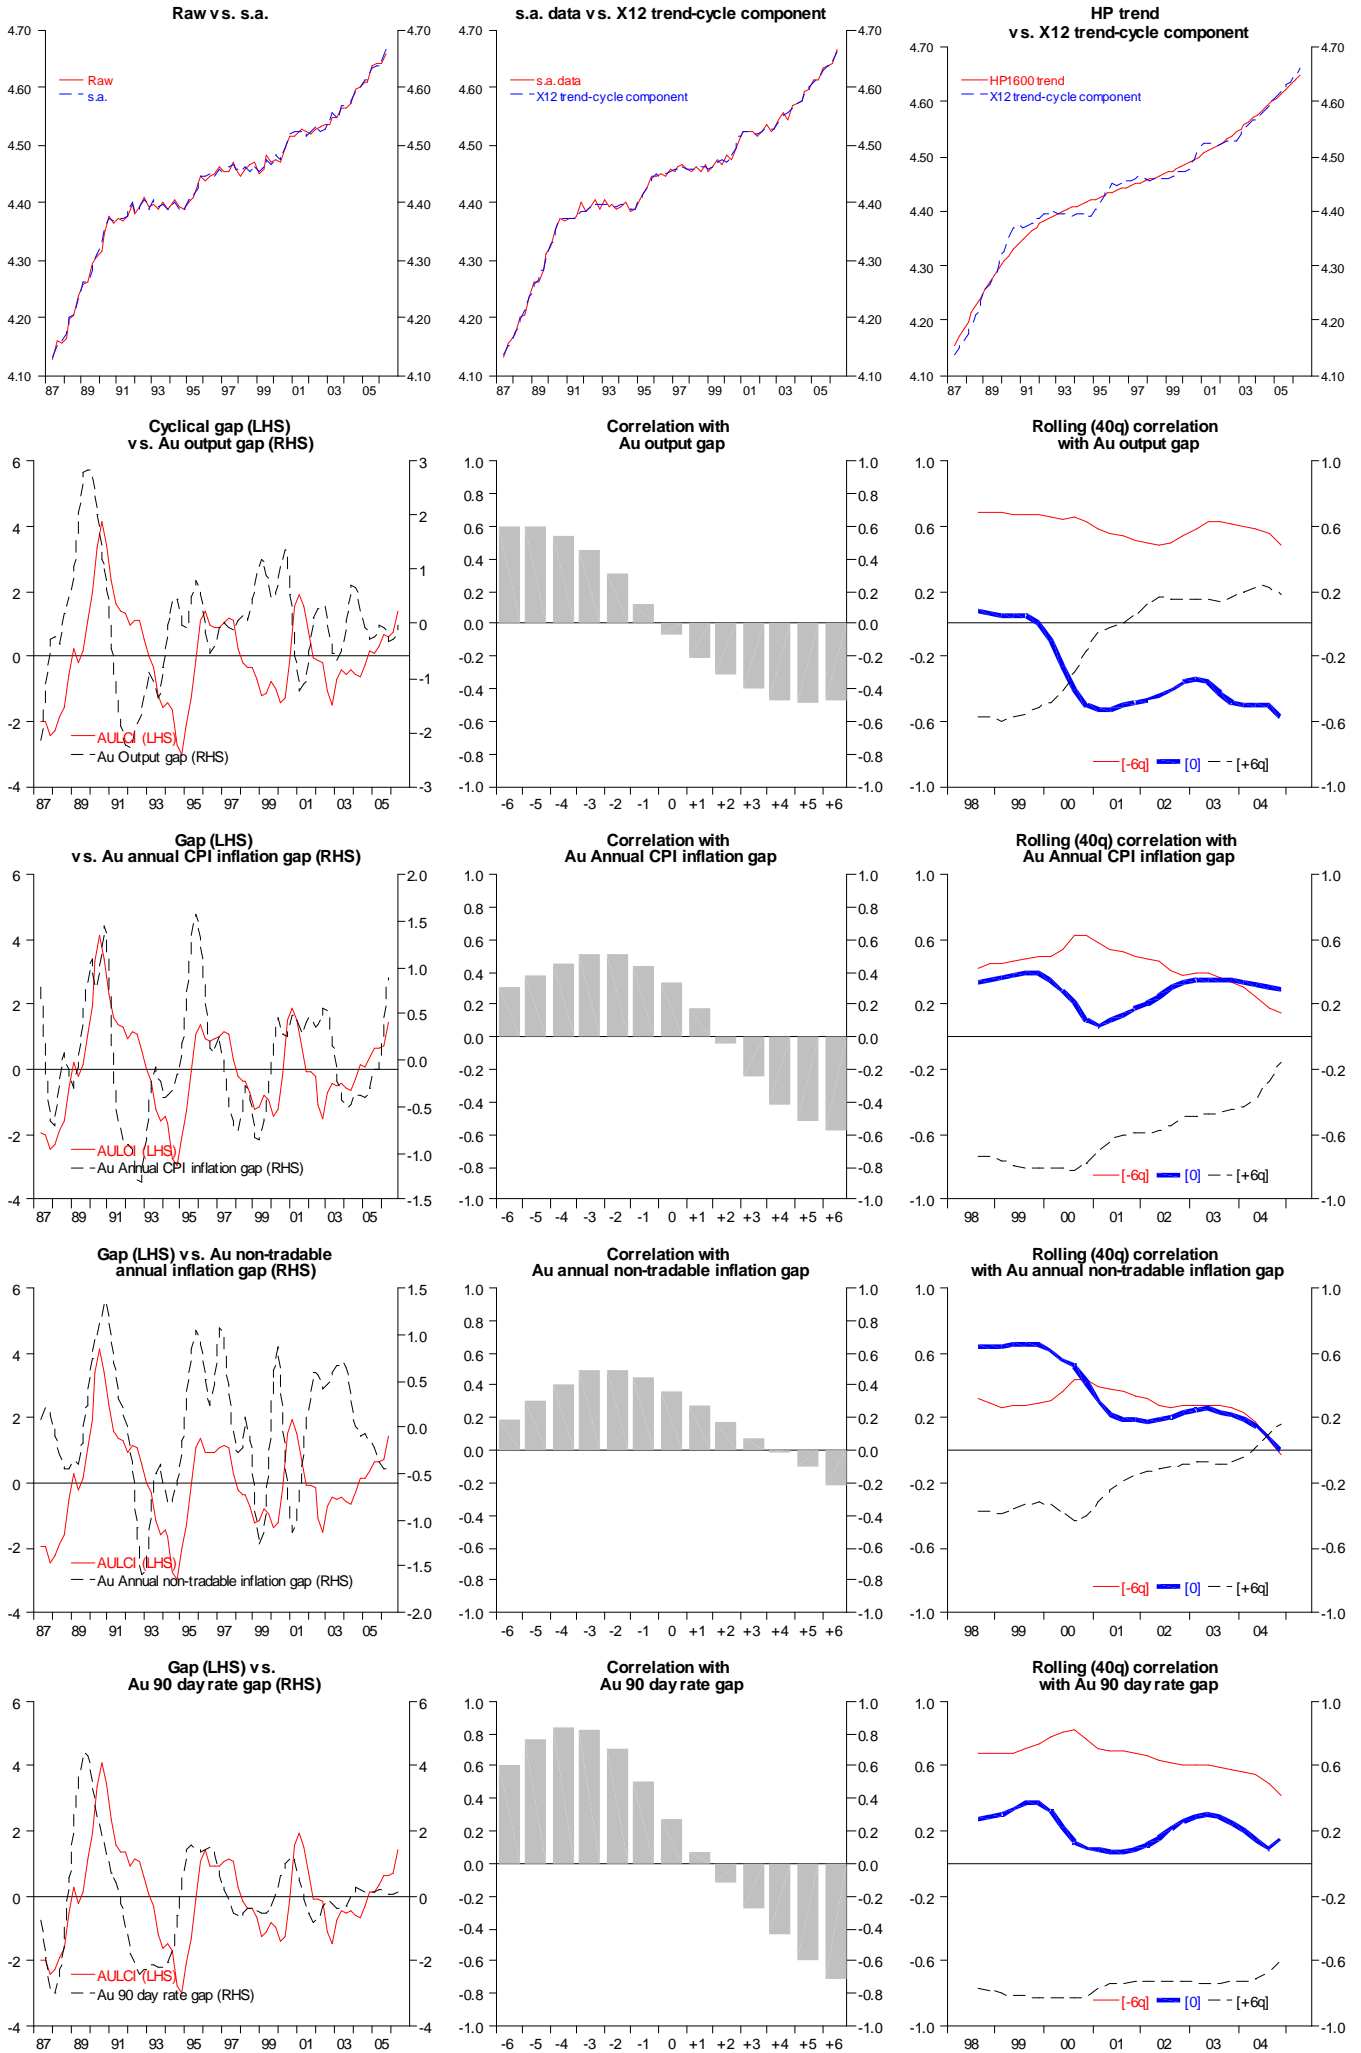

Log Australia labour cost index (HP filtered)