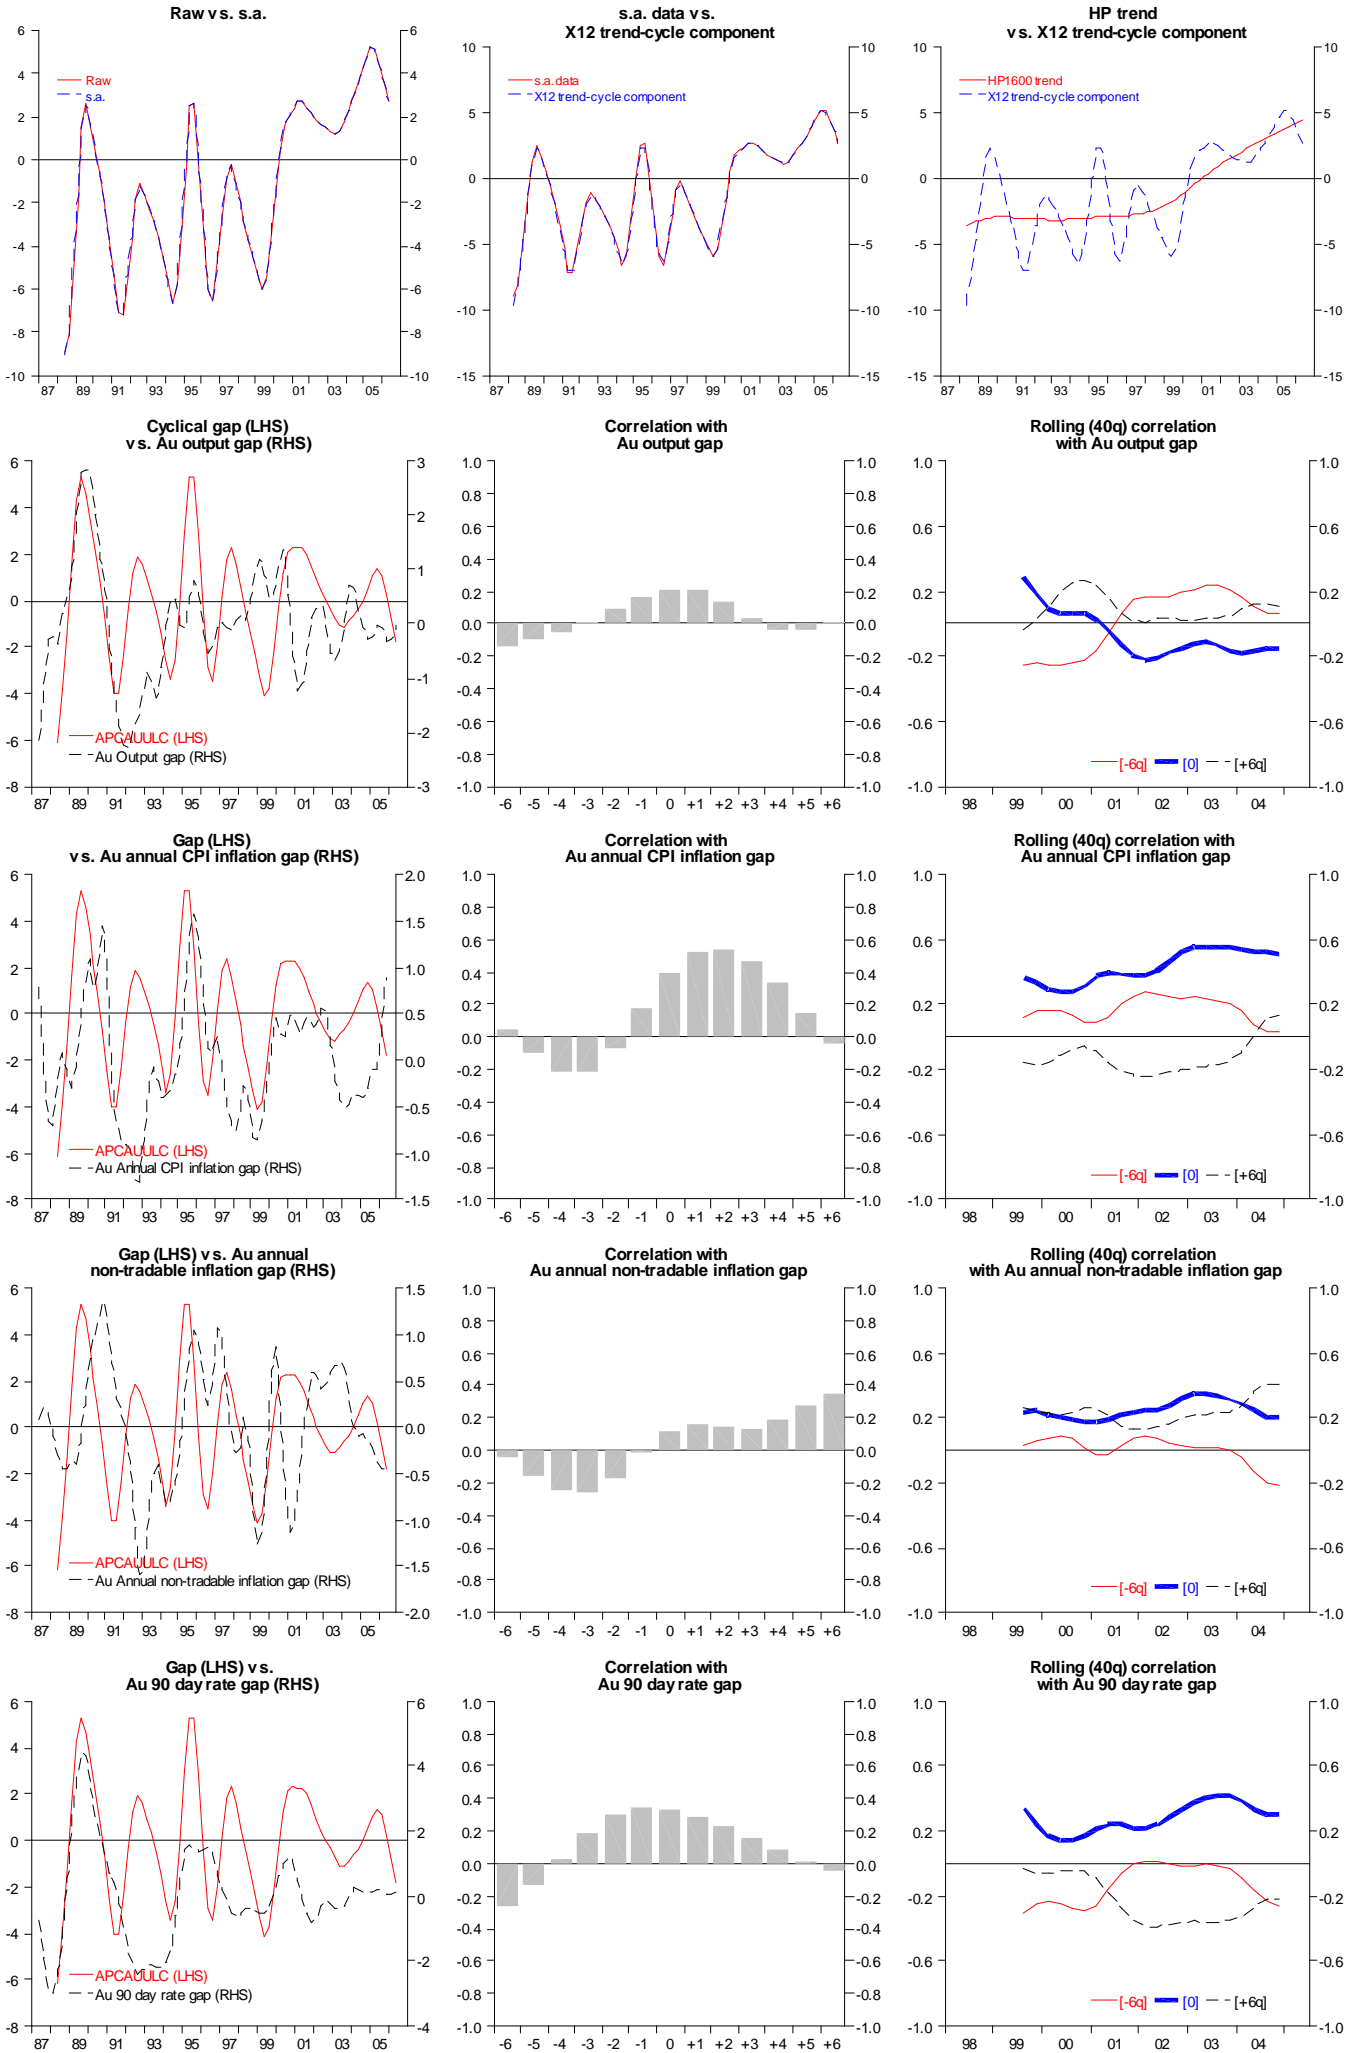

APC Australia capacity utilisation (HP filtered)

Annual difference Australia unemployment rate (HP filtered)

APC Australia employment (HP filtered)

APC Australia labour force (HP filtered)

APC Australia unit labour costs (HP filtered)

APC Australia wages (HP filtered)

APC Australia real wages (HP filtered)

APC Australia labour cost index (HP filtered)

APC Australia labour cost index (HP filtered)