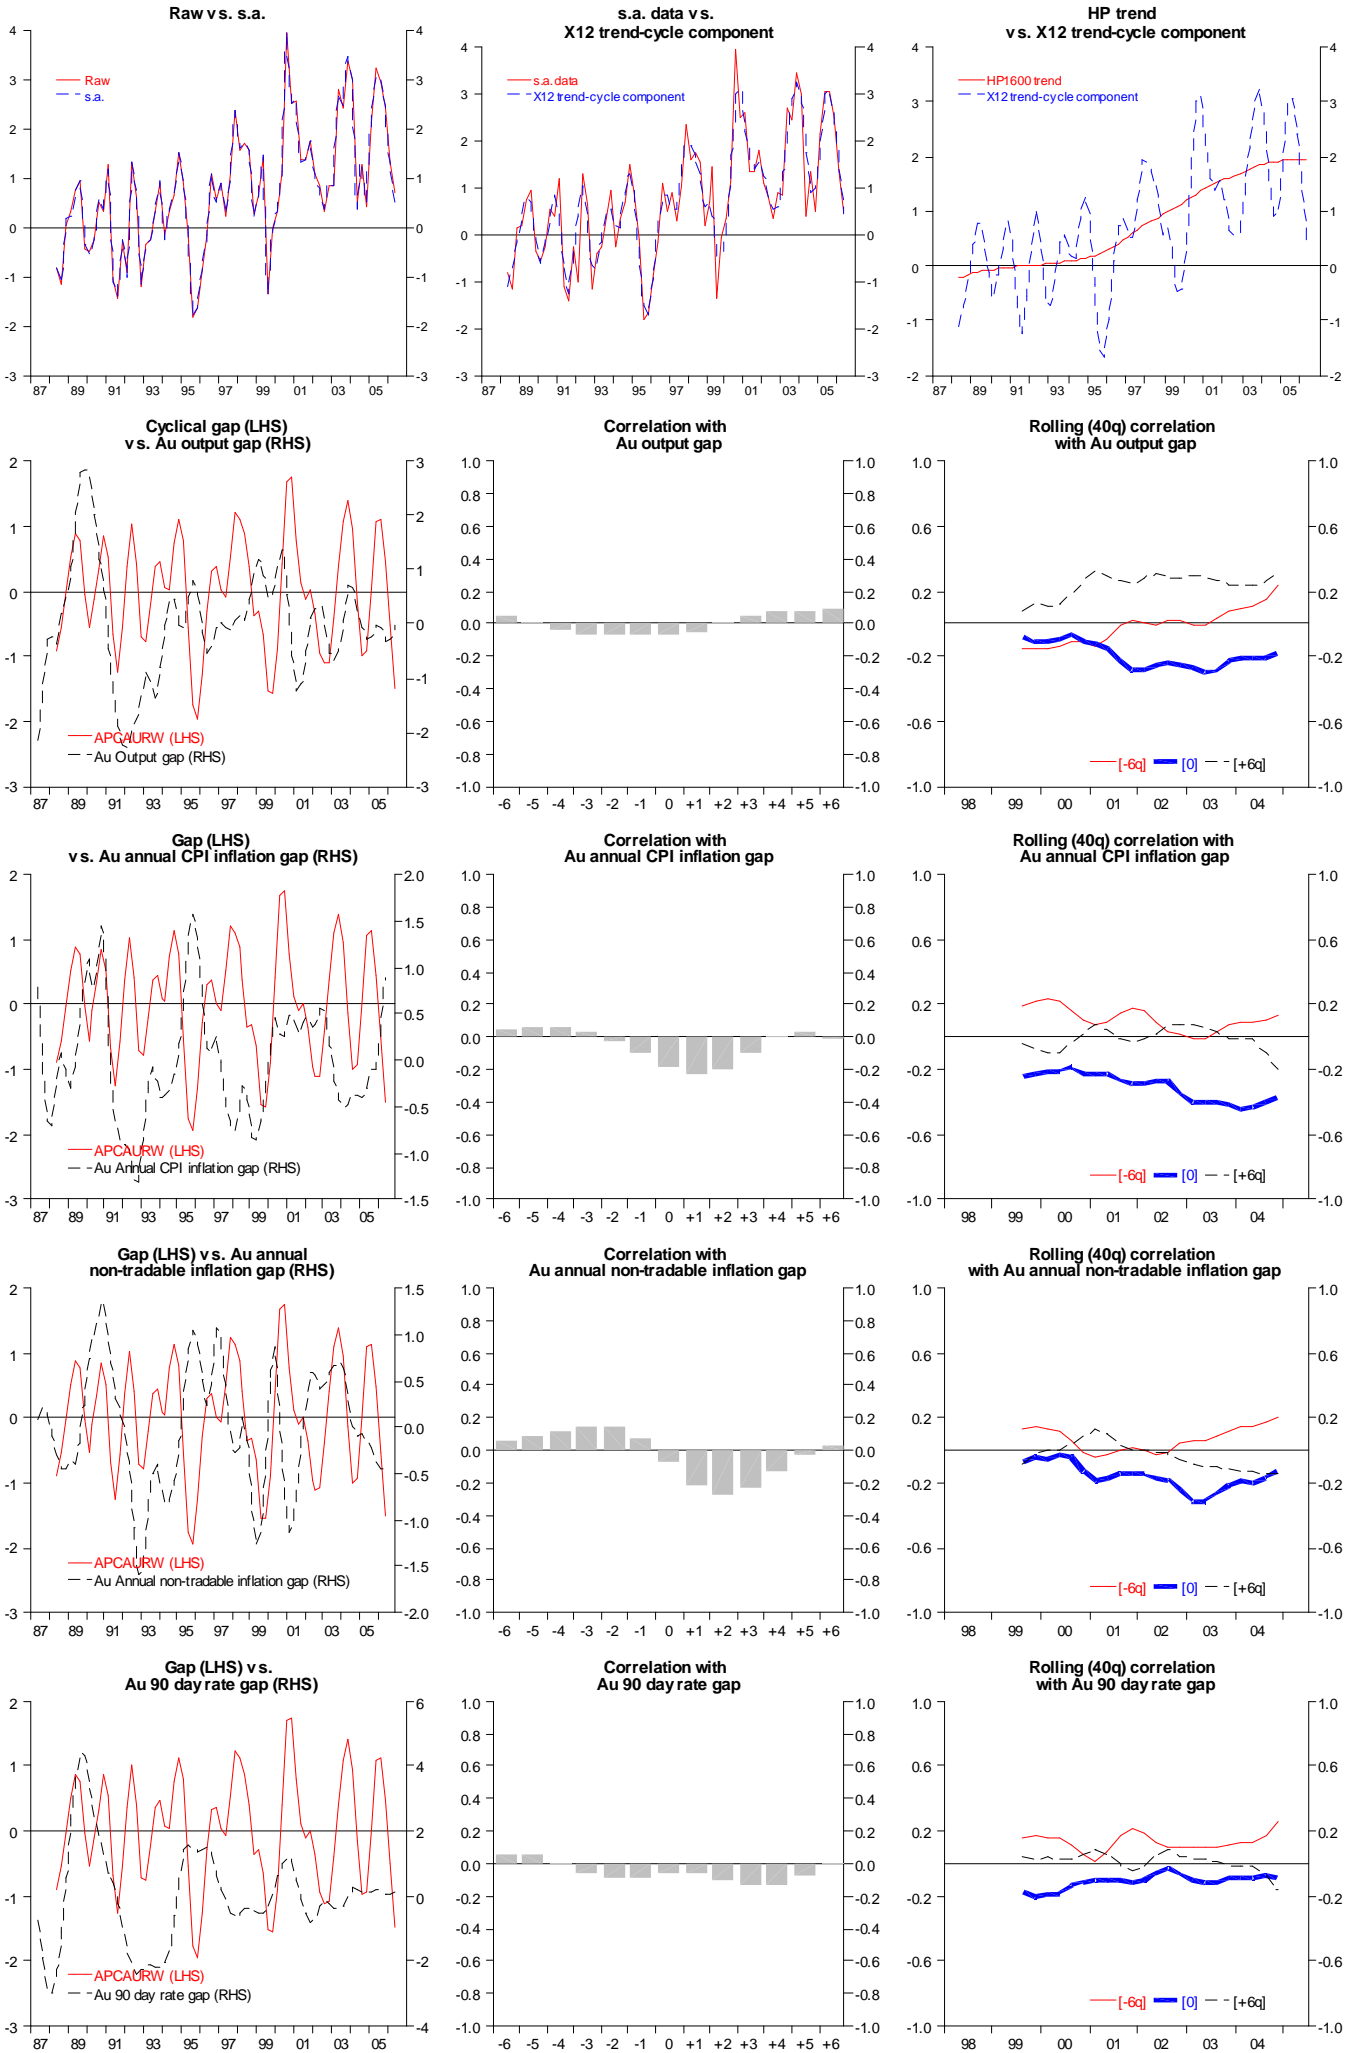

APC Australia capacity utilisation (HP filtered)

Annual difference Australia unemployment rate (HP filtered)

APC Australia employment (HP filtered)

APC Australia labour force (HP filtered)

APC Australia unit labour costs (HP filtered)

APC Australia wages (HP filtered)

APC Australia real wages (HP filtered)

APC Australia labour cost index (HP filtered)

APC Australia labour cost index (HP filtered)