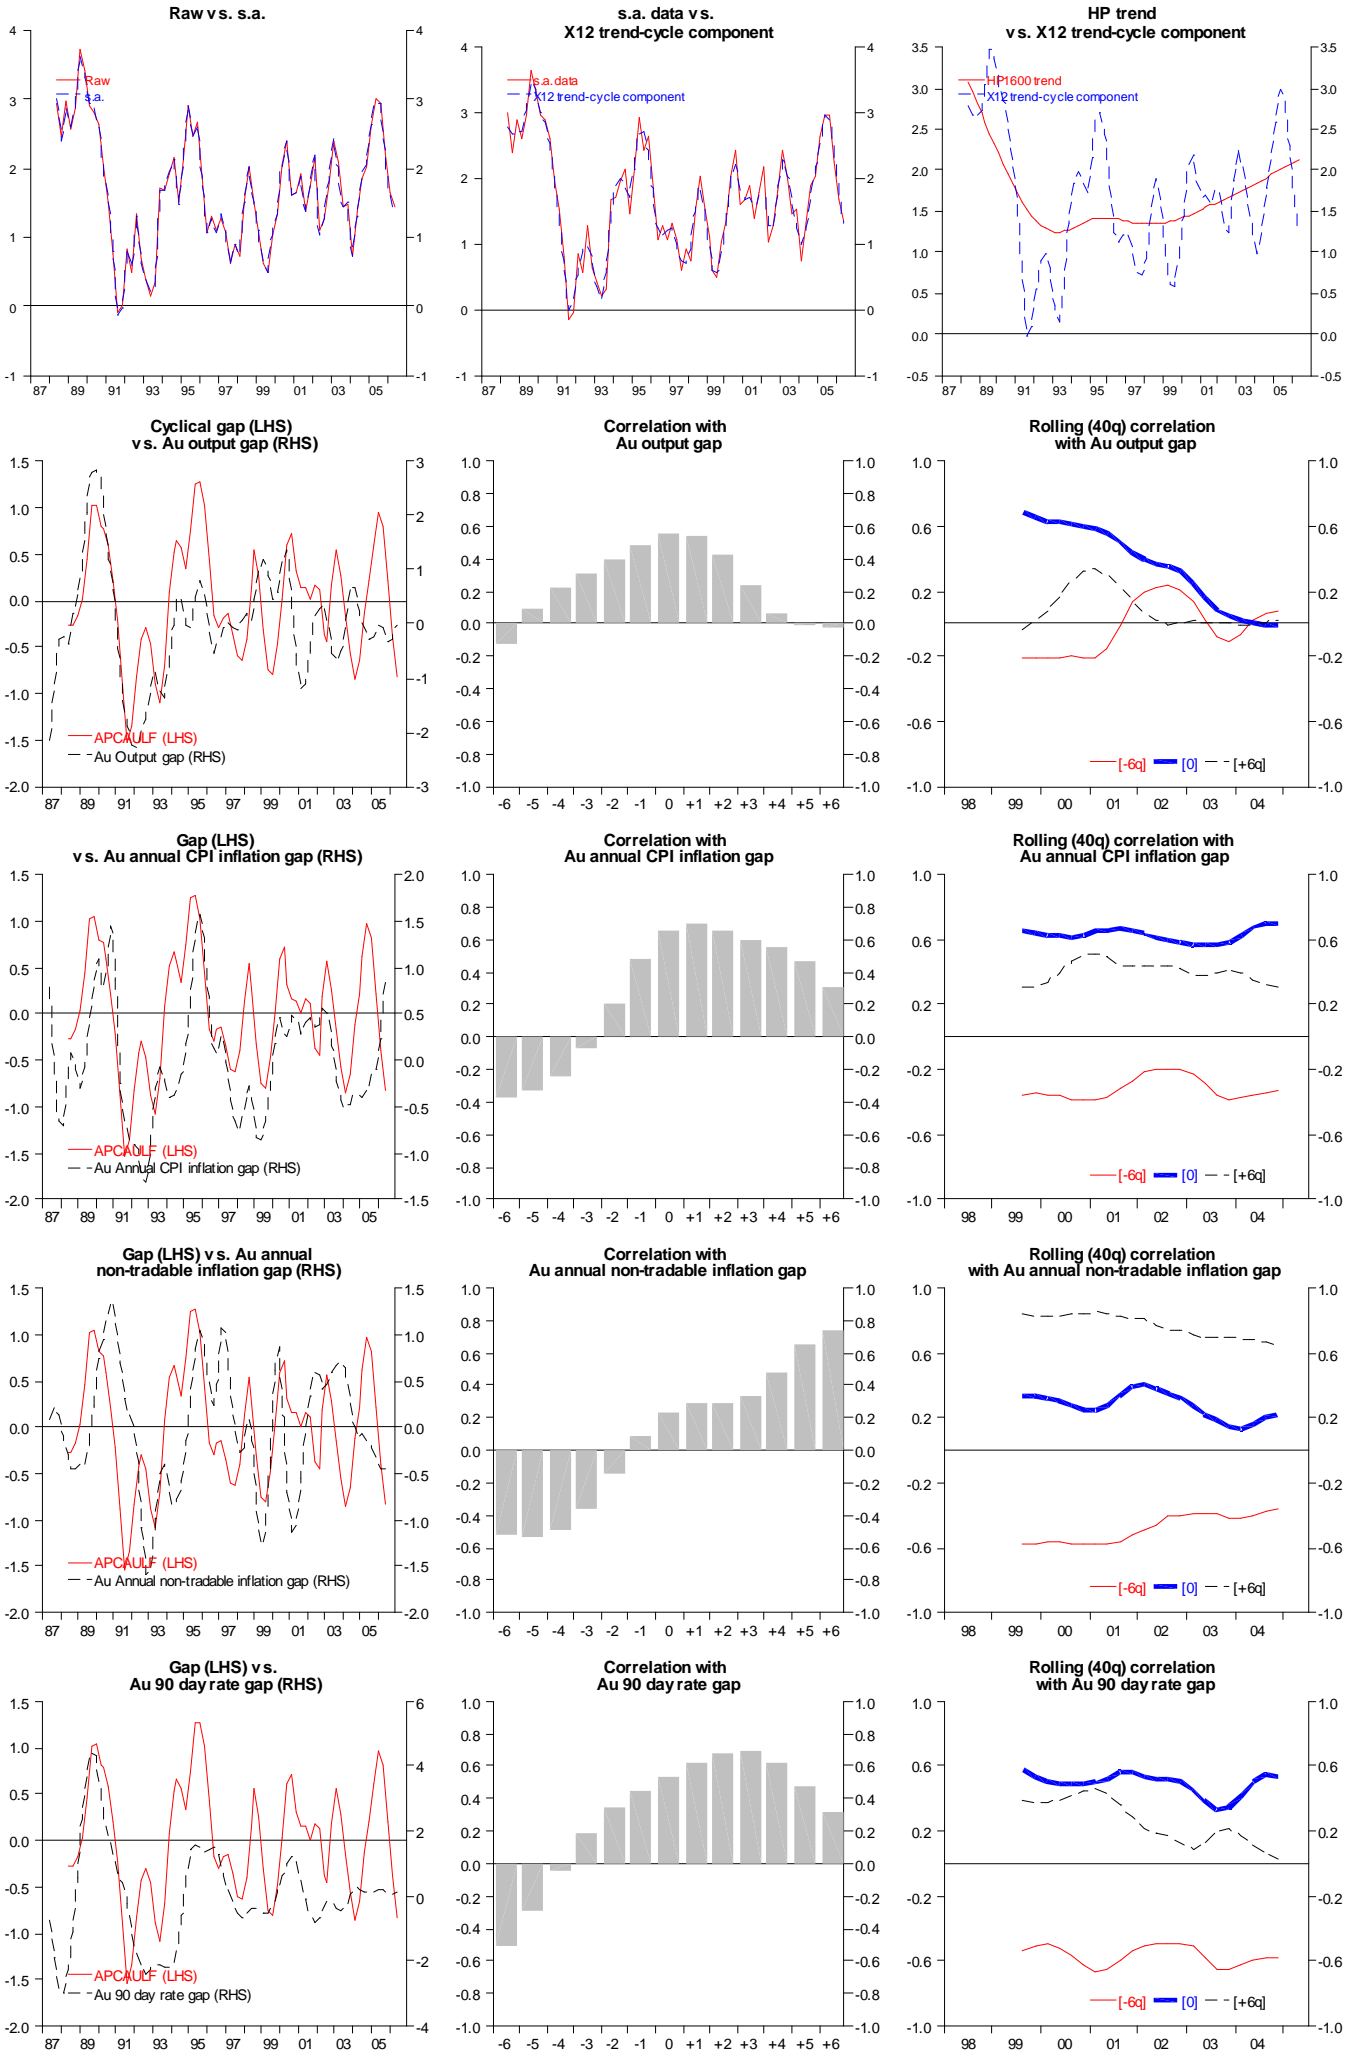

APC Australia capacity utilisation (HP filtered)

Annual difference Australia unemployment rate (HP filtered)

APC Australia employment (HP filtered)

APC Australia labour force (HP filtered)

APC Australia unit labour costs (HP filtered)

APC Australia wages (HP filtered)

APC Australia real wages (HP filtered)

APC Australia labour cost index (HP filtered)

APC Australia labour cost index (HP filtered)