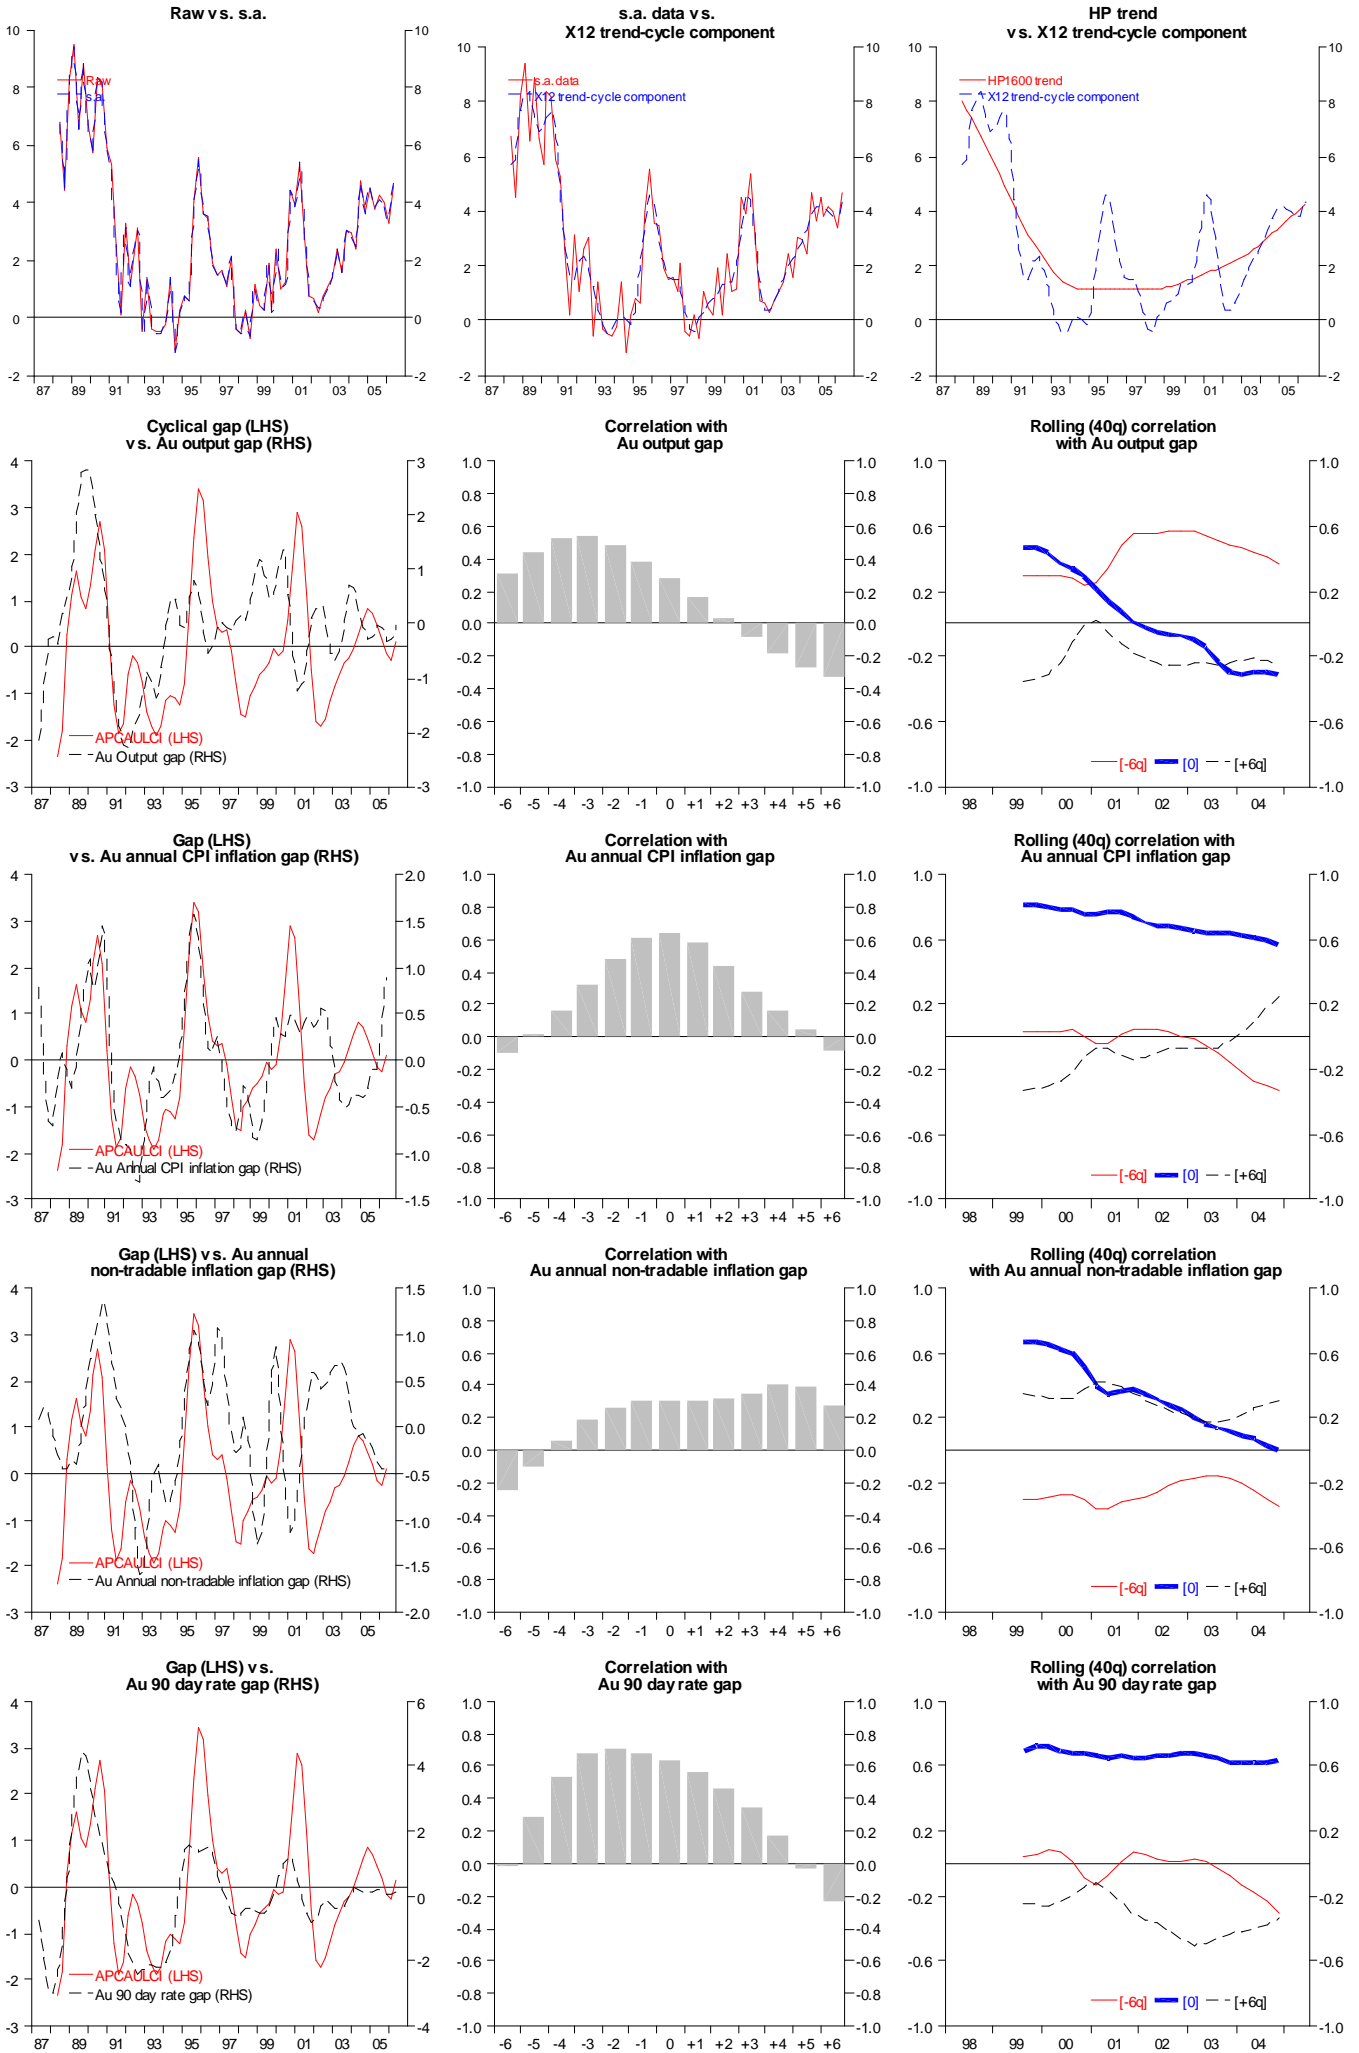

APC Australia capacity utilisation (HP filtered)

Annual difference Australia unemployment rate (HP filtered)

APC Australia employment (HP filtered)

APC Australia labour force (HP filtered)

APC Australia unit labour costs (HP filtered)

APC Australia wages (HP filtered)

APC Australia real wages (HP filtered)

APC Australia labour cost index (HP filtered)

APC Australia labour cost index (HP filtered)