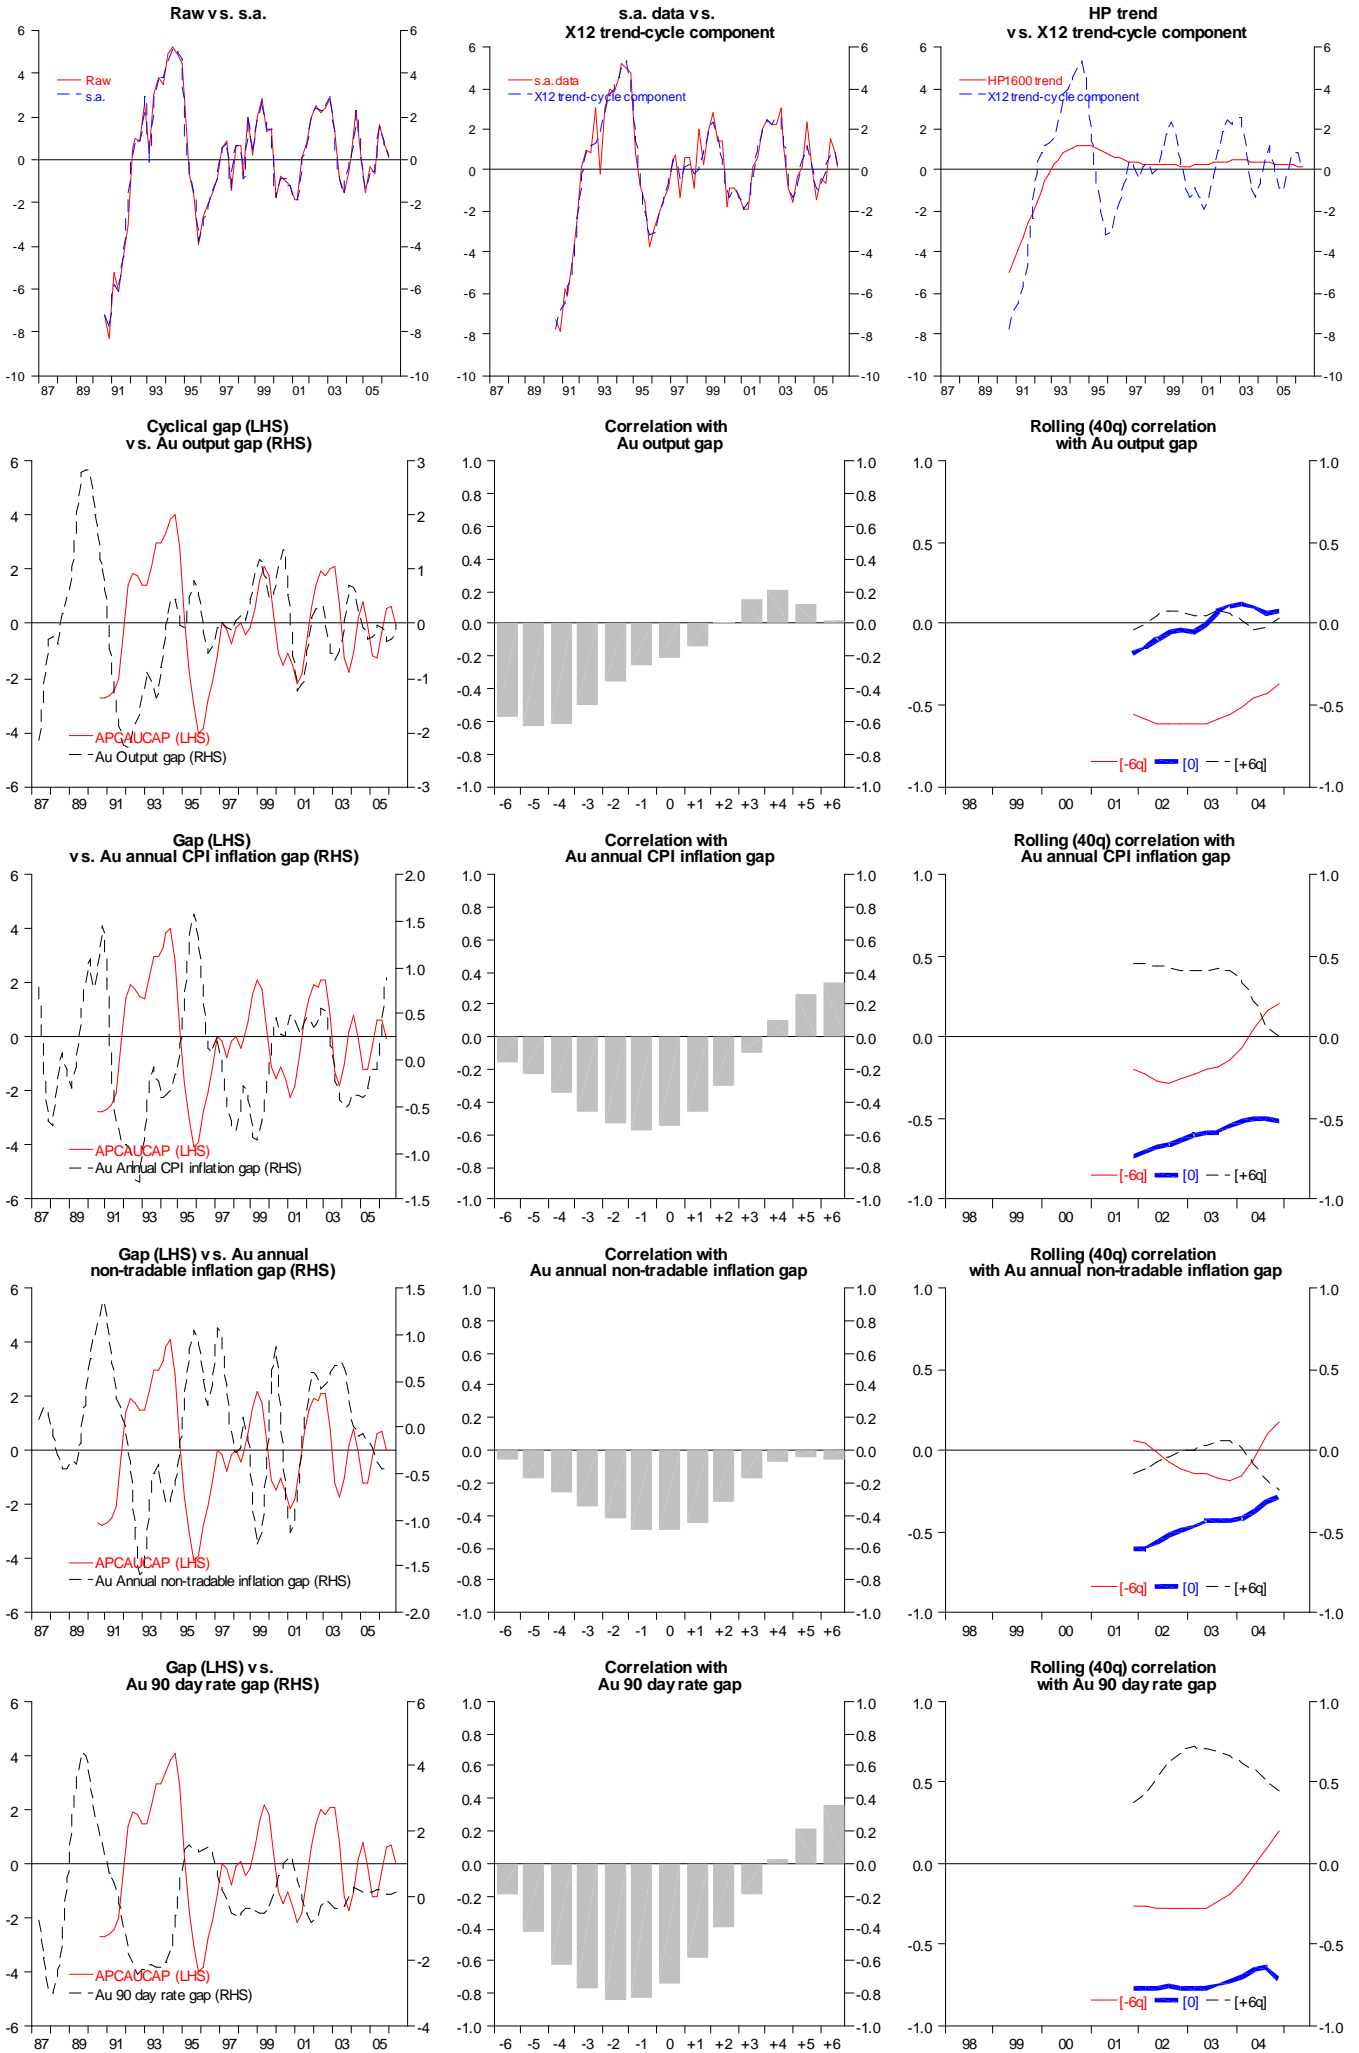

APC Australia capacity utilisation (HP filtered)

Annual difference Australia unemployment rate (HP filtered)

APC Australia employment (HP filtered)

APC Australia labour force (HP filtered)

APC Australia unit labour costs (HP filtered)

APC Australia wages (HP filtered)

APC Australia real wages (HP filtered)

APC Australia labour cost index (HP filtered)

APC Australia labour cost index (HP filtered)