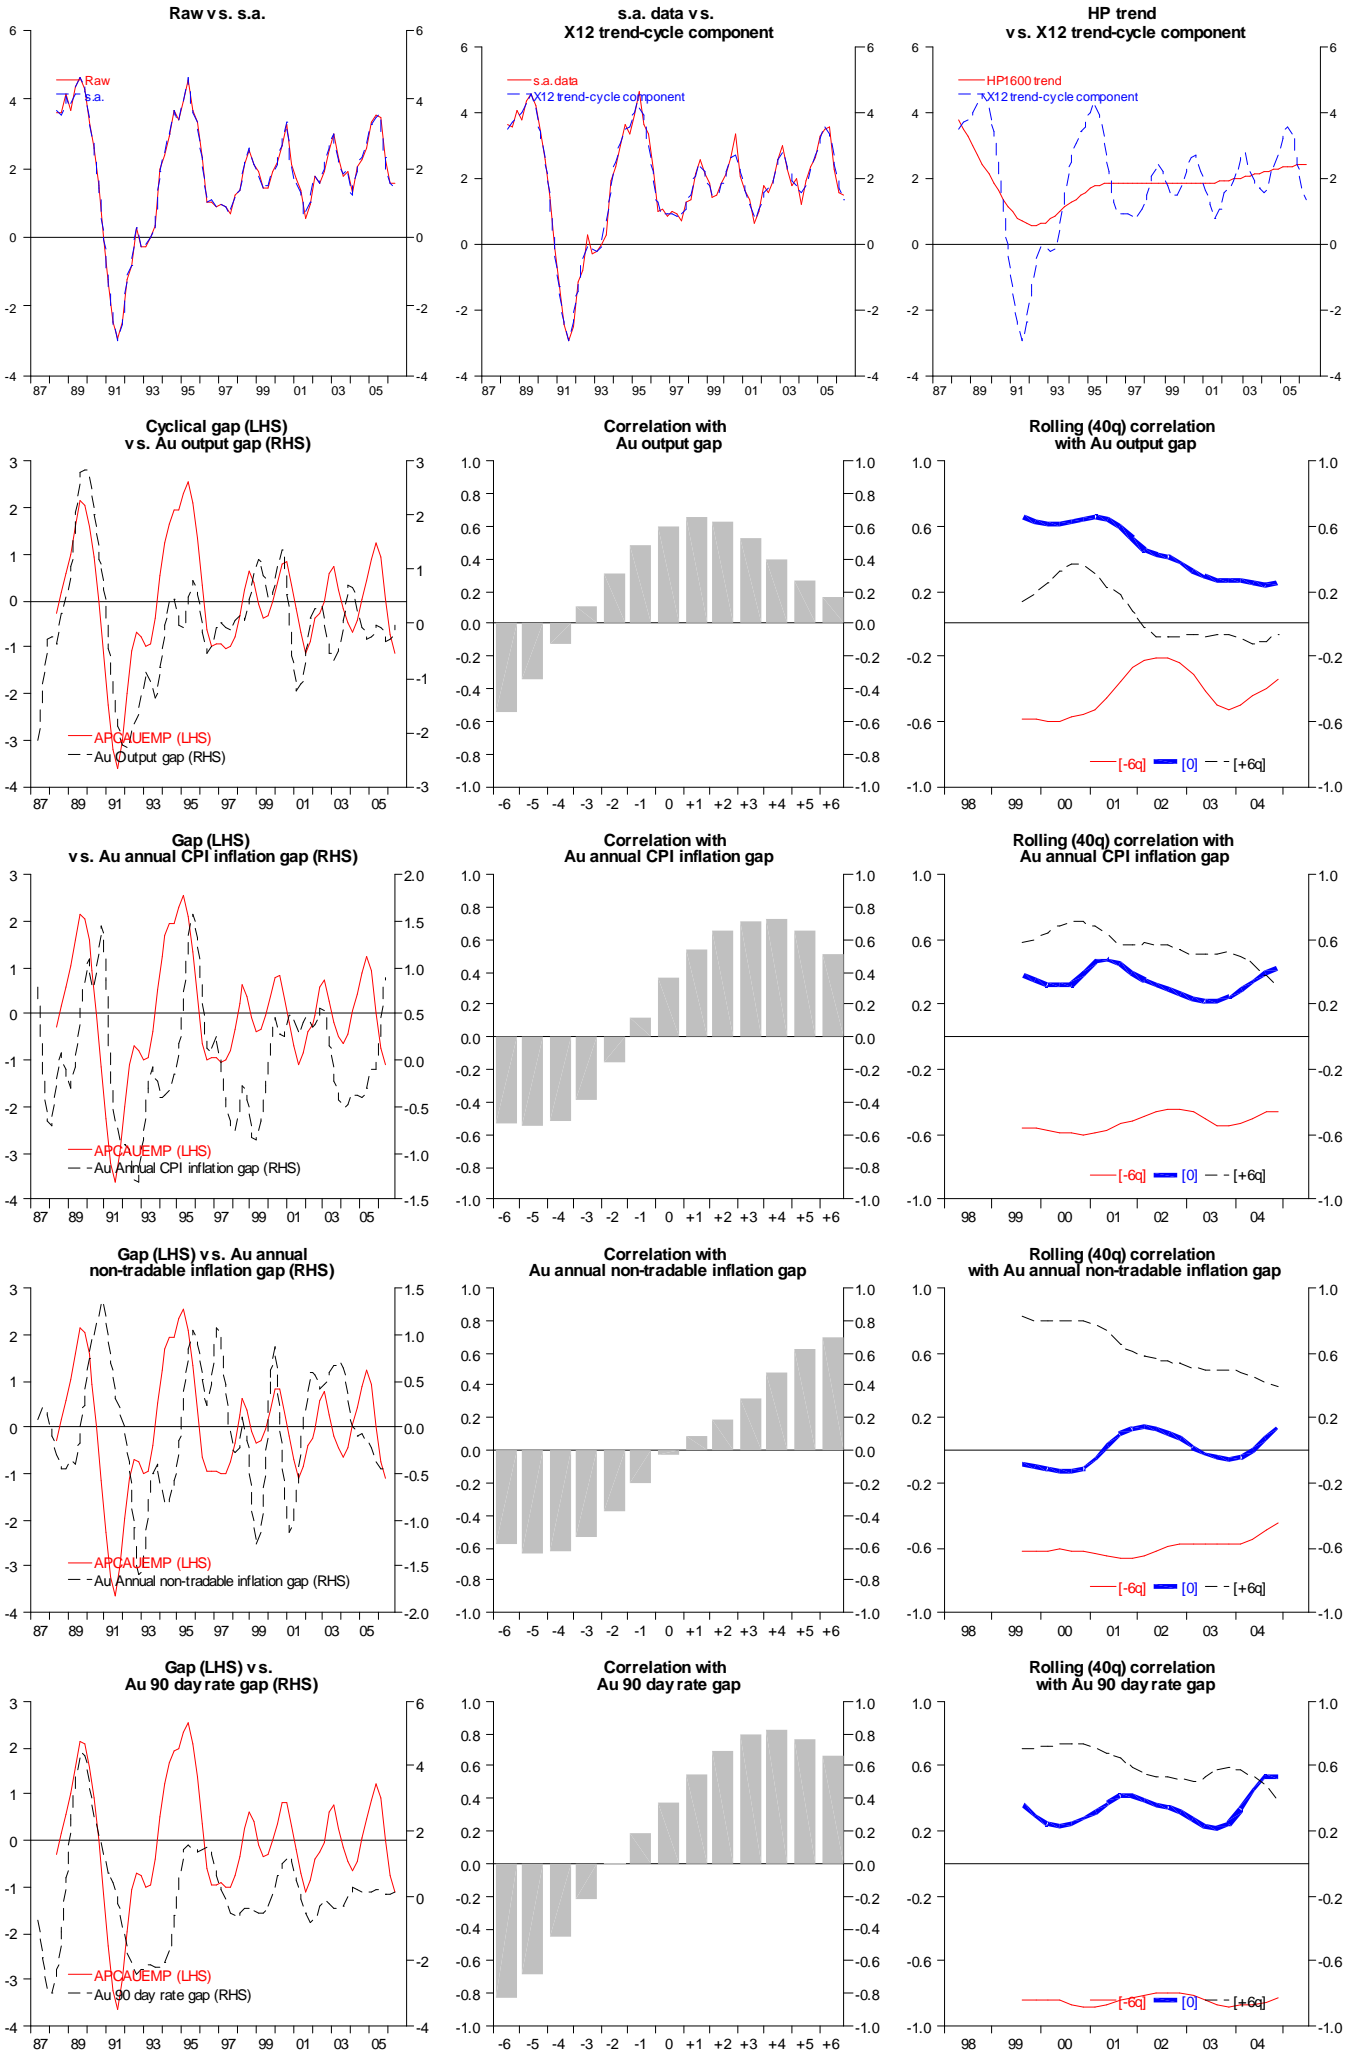

APC Australia capacity utilisation (HP filtered)

Annual difference Australia unemployment rate (HP filtered)

APC Australia employment (HP filtered)

APC Australia labour force (HP filtered)

APC Australia unit labour costs (HP filtered)

APC Australia wages (HP filtered)

APC Australia real wages (HP filtered)

APC Australia labour cost index (HP filtered)

APC Australia labour cost index (HP filtered)