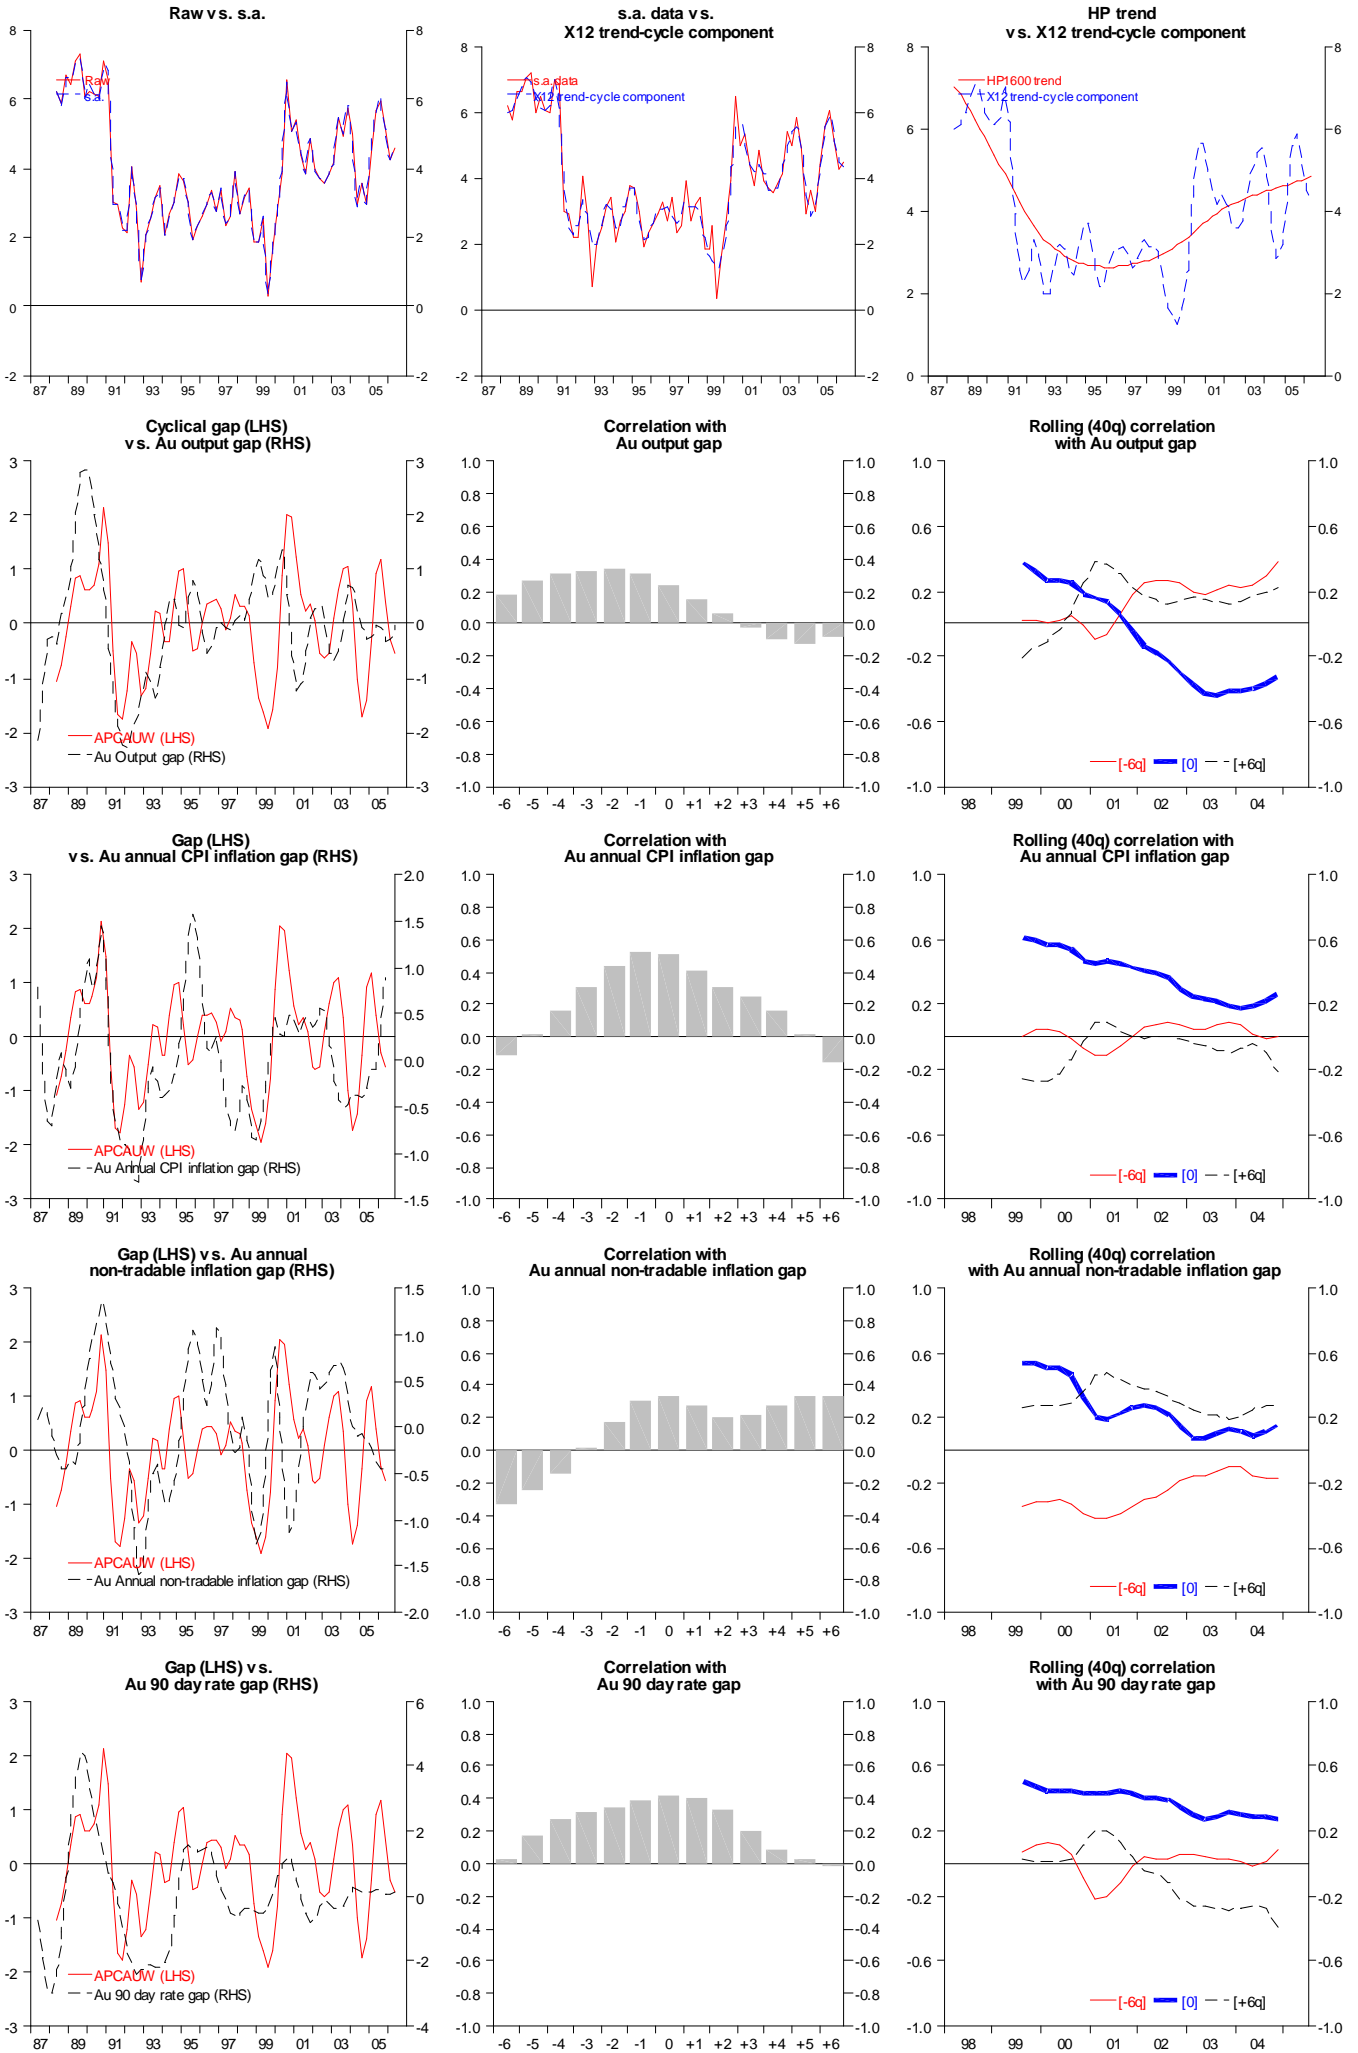

APC Australia capacity utilisation (HP filtered)

Annual difference Australia unemployment rate (HP filtered)

APC Australia employment (HP filtered)

APC Australia labour force (HP filtered)

APC Australia unit labour costs (HP filtered)

APC Australia wages (HP filtered)

APC Australia real wages (HP filtered)

APC Australia labour cost index (HP filtered)

APC Australia labour cost index (HP filtered)