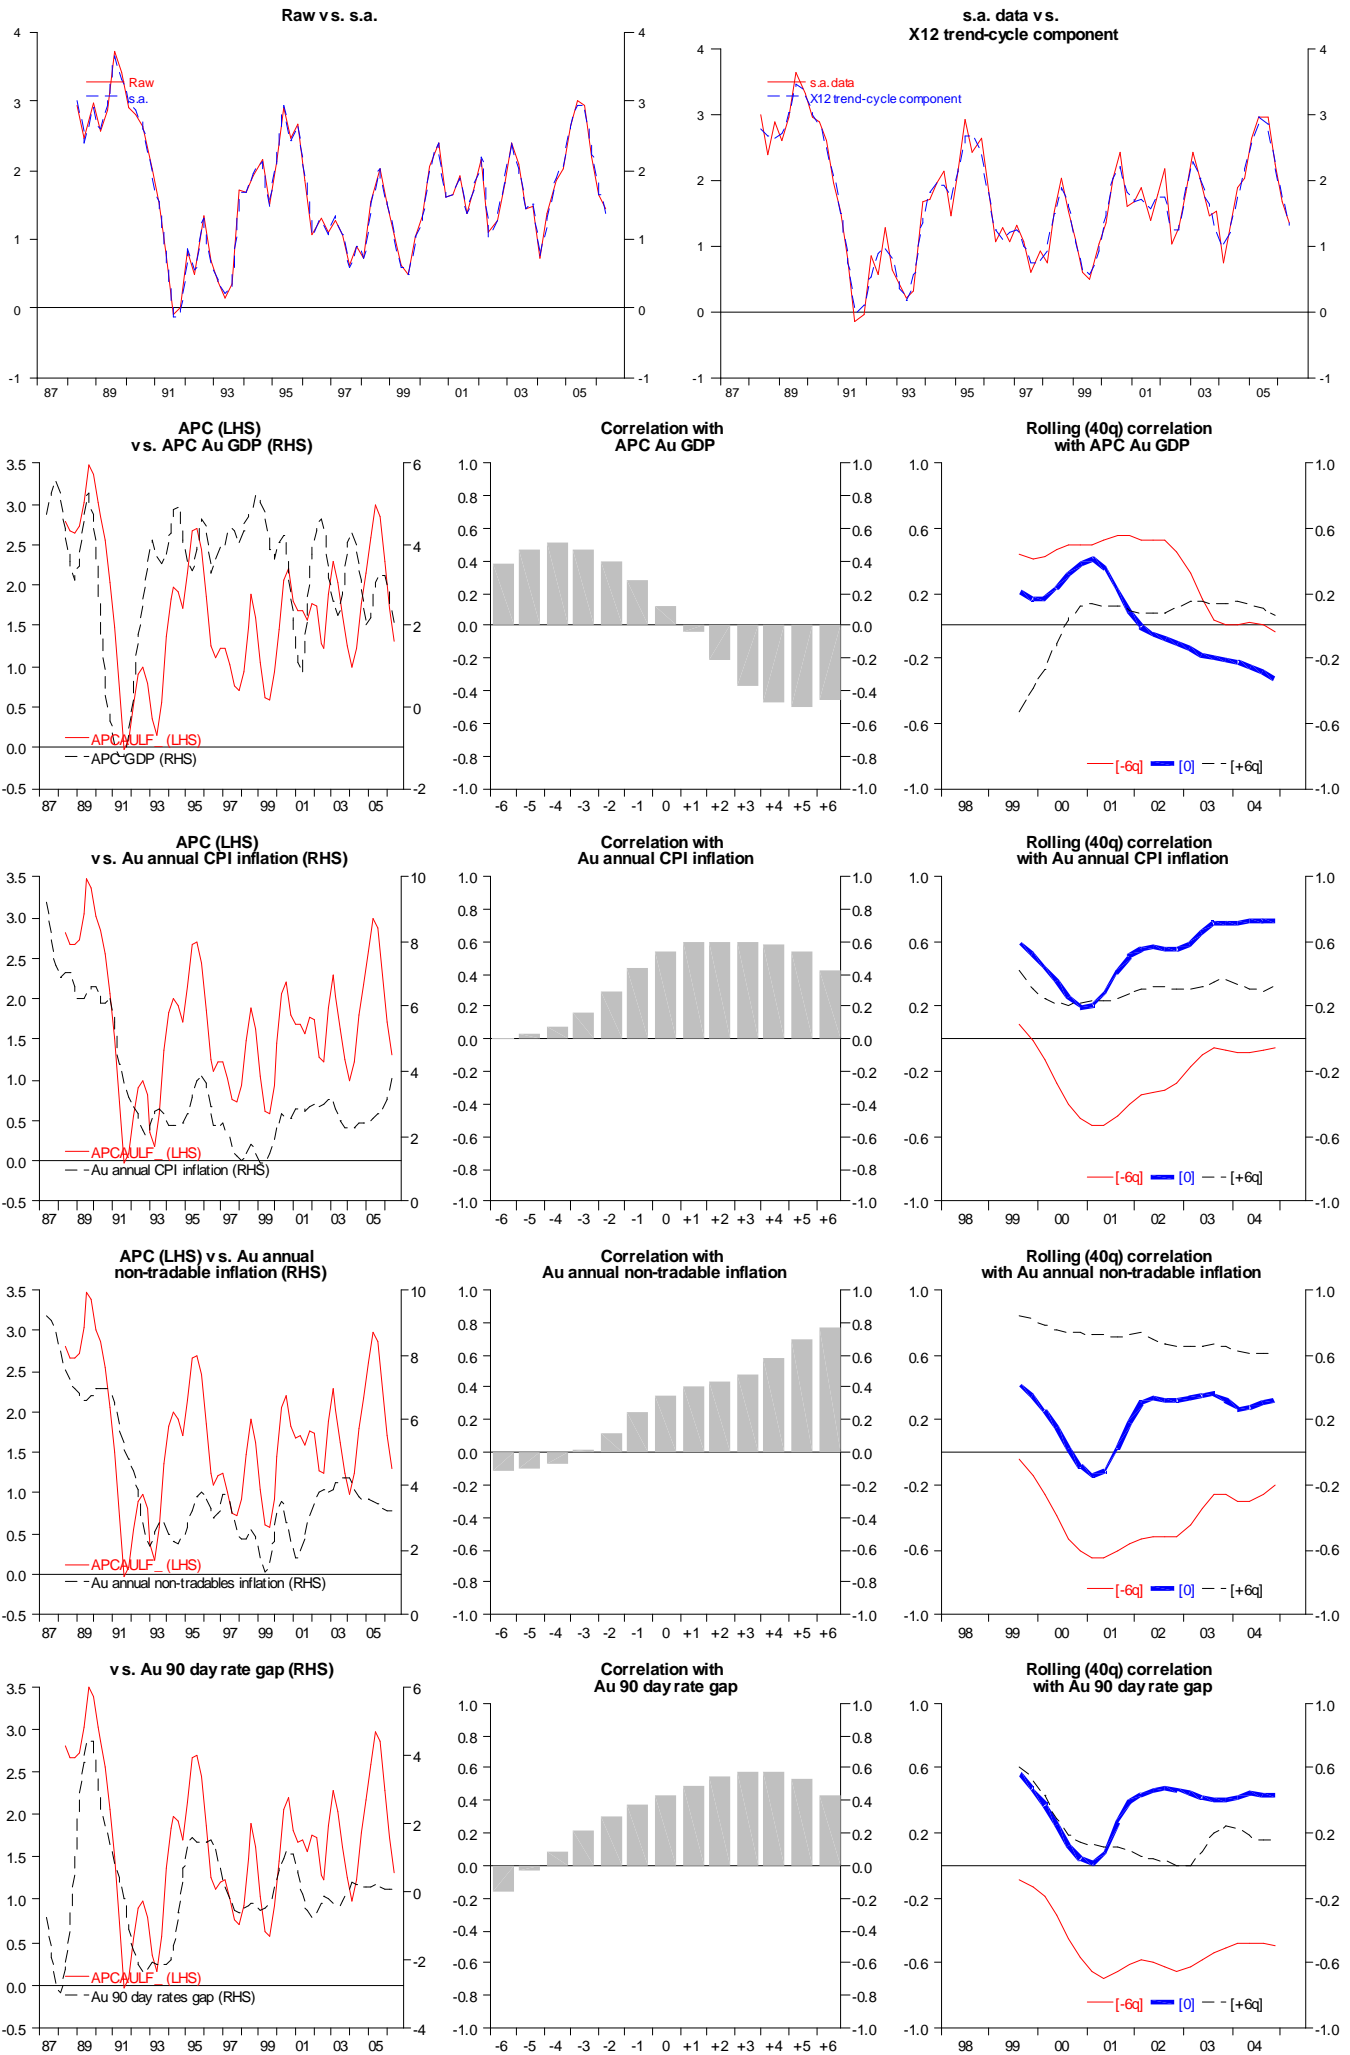

APC Australia labour force