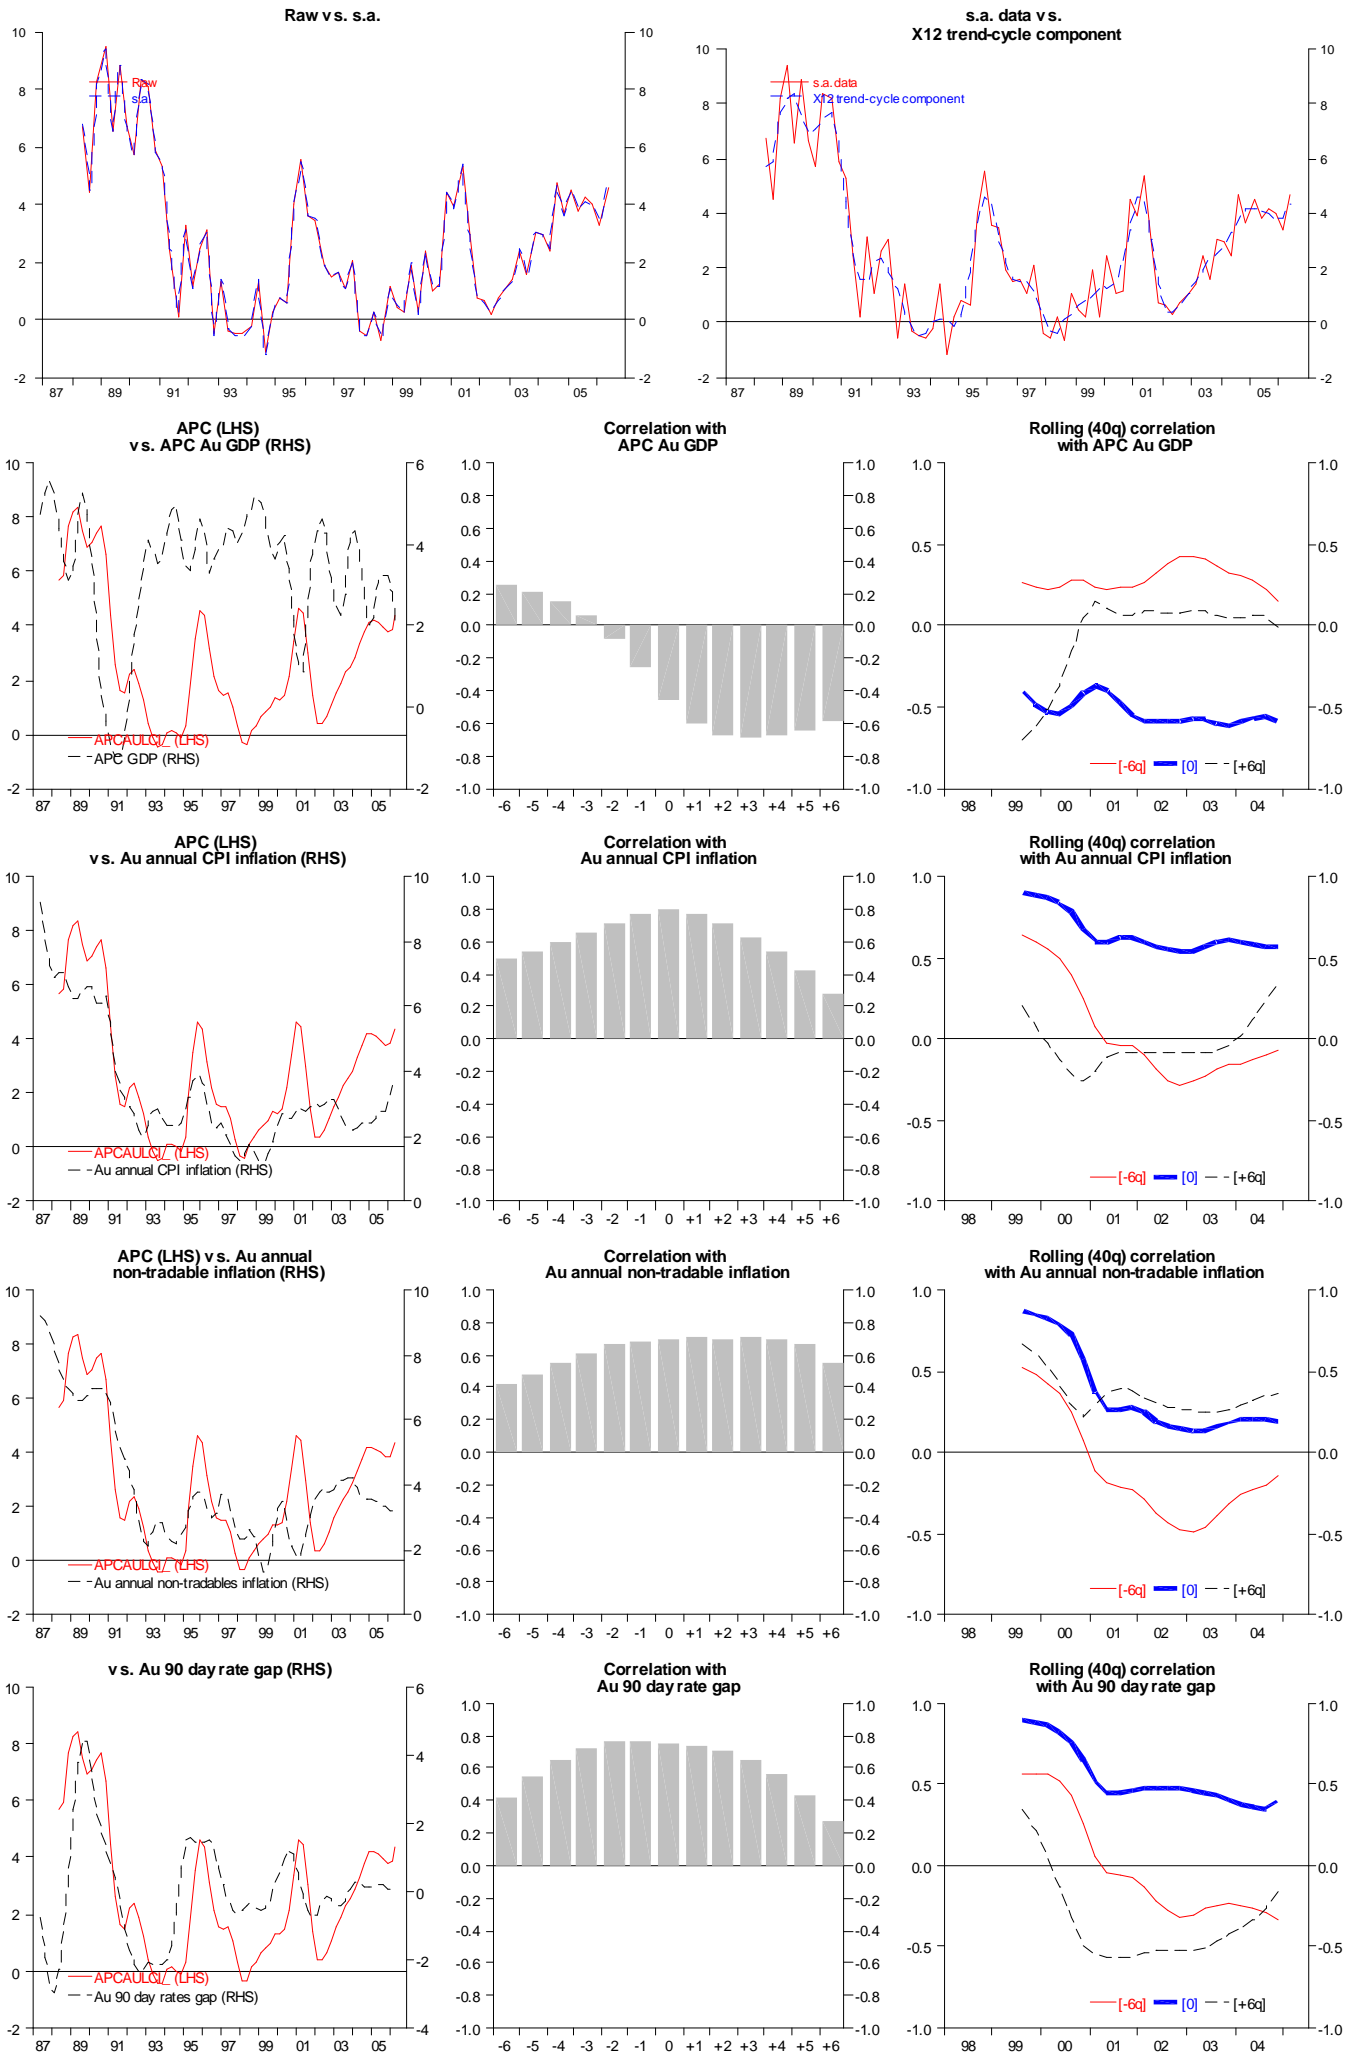

APC Australia labour cost index