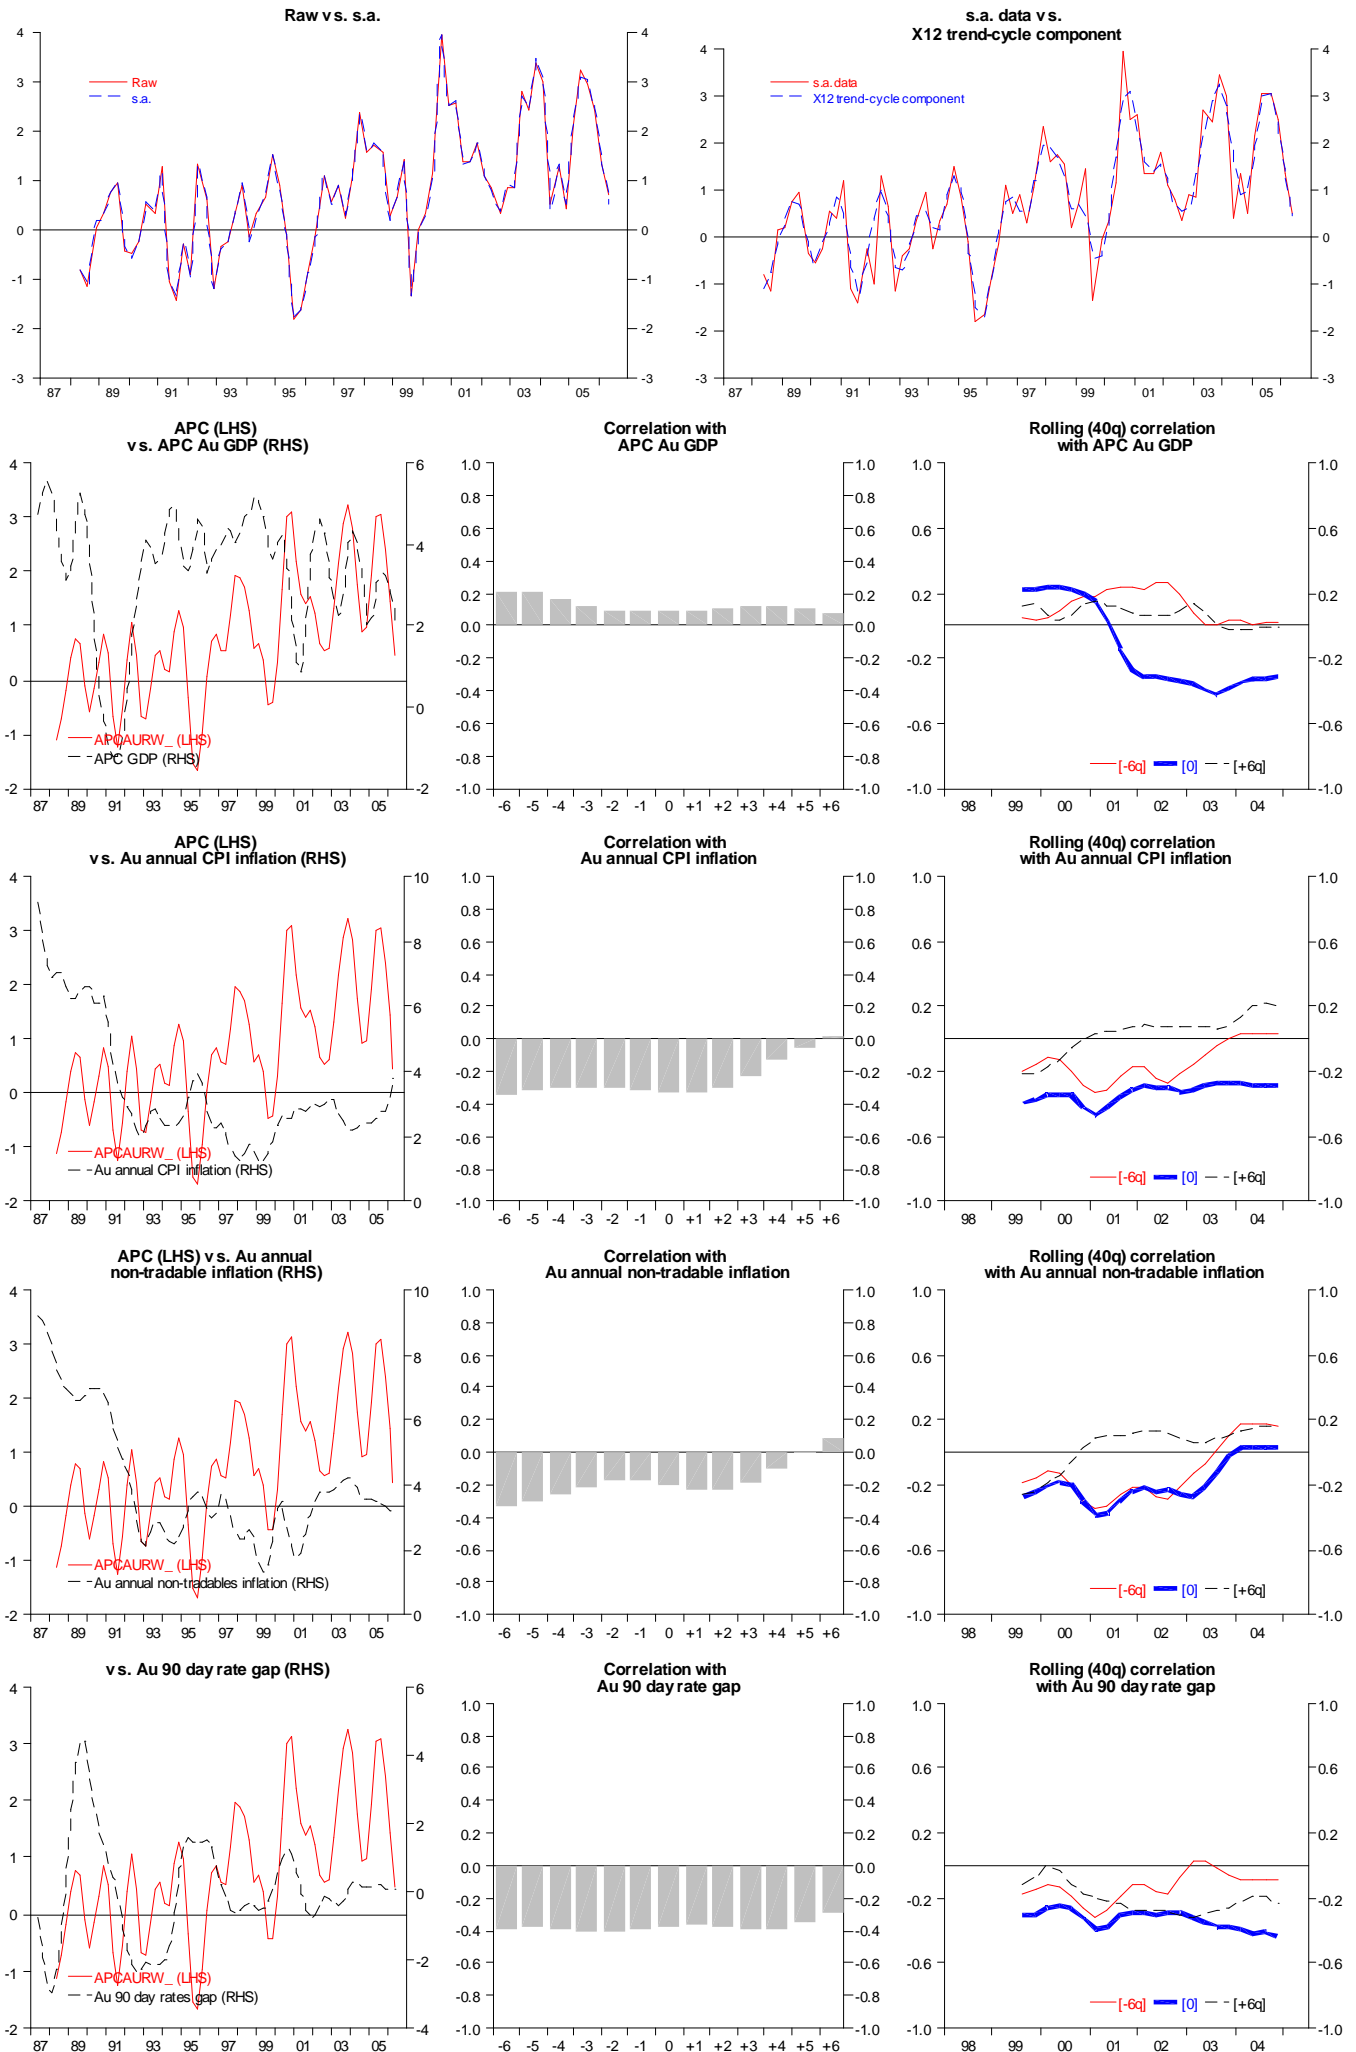

APC Australia real wages