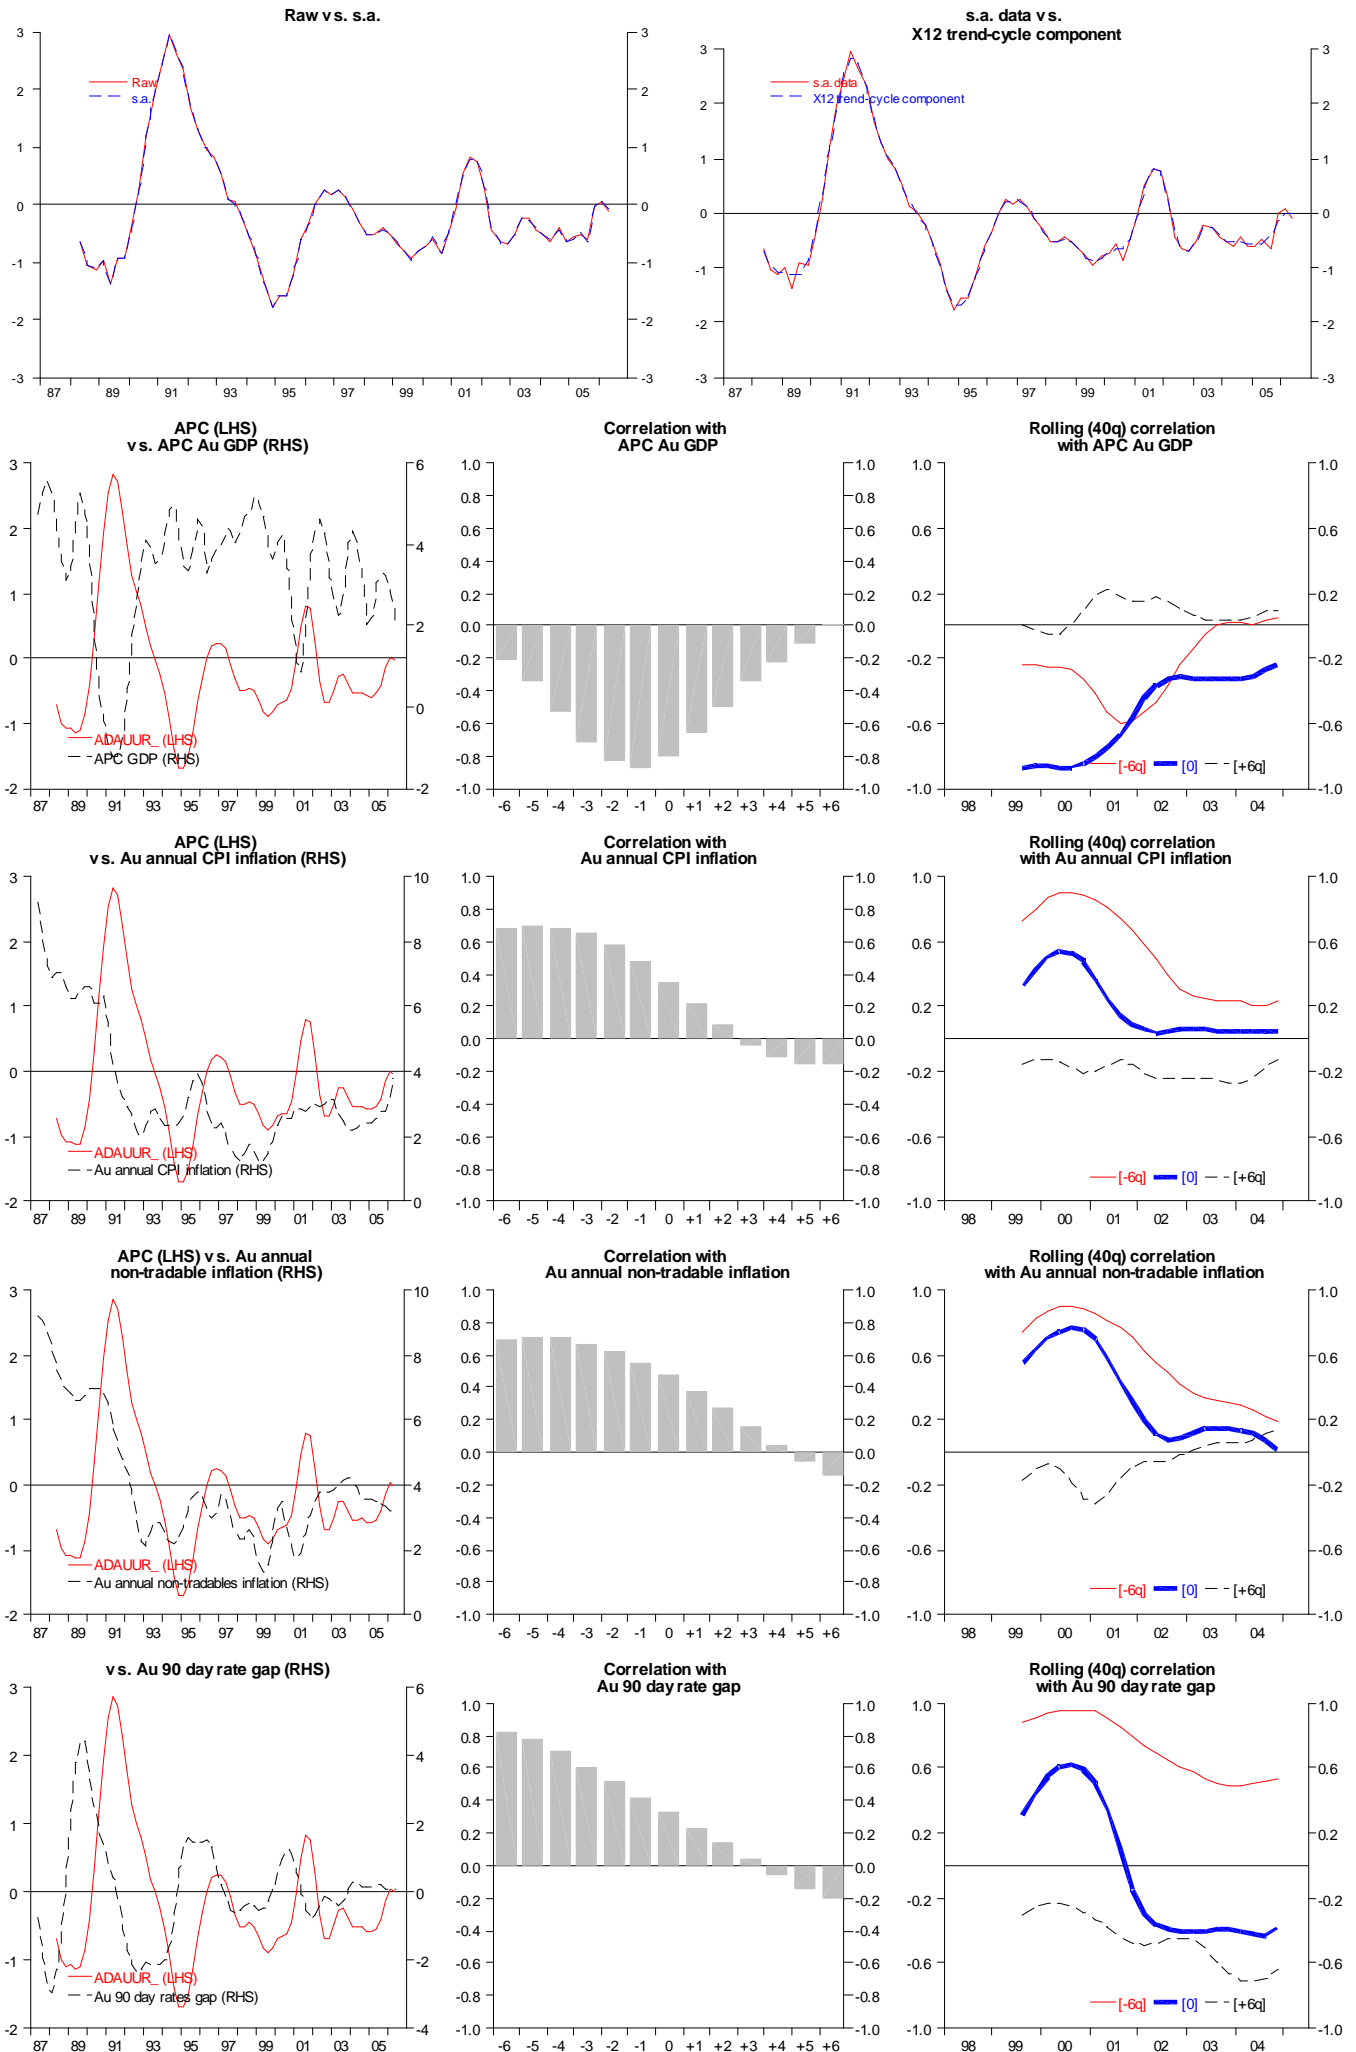

# Annual difference Australia unemployment rate