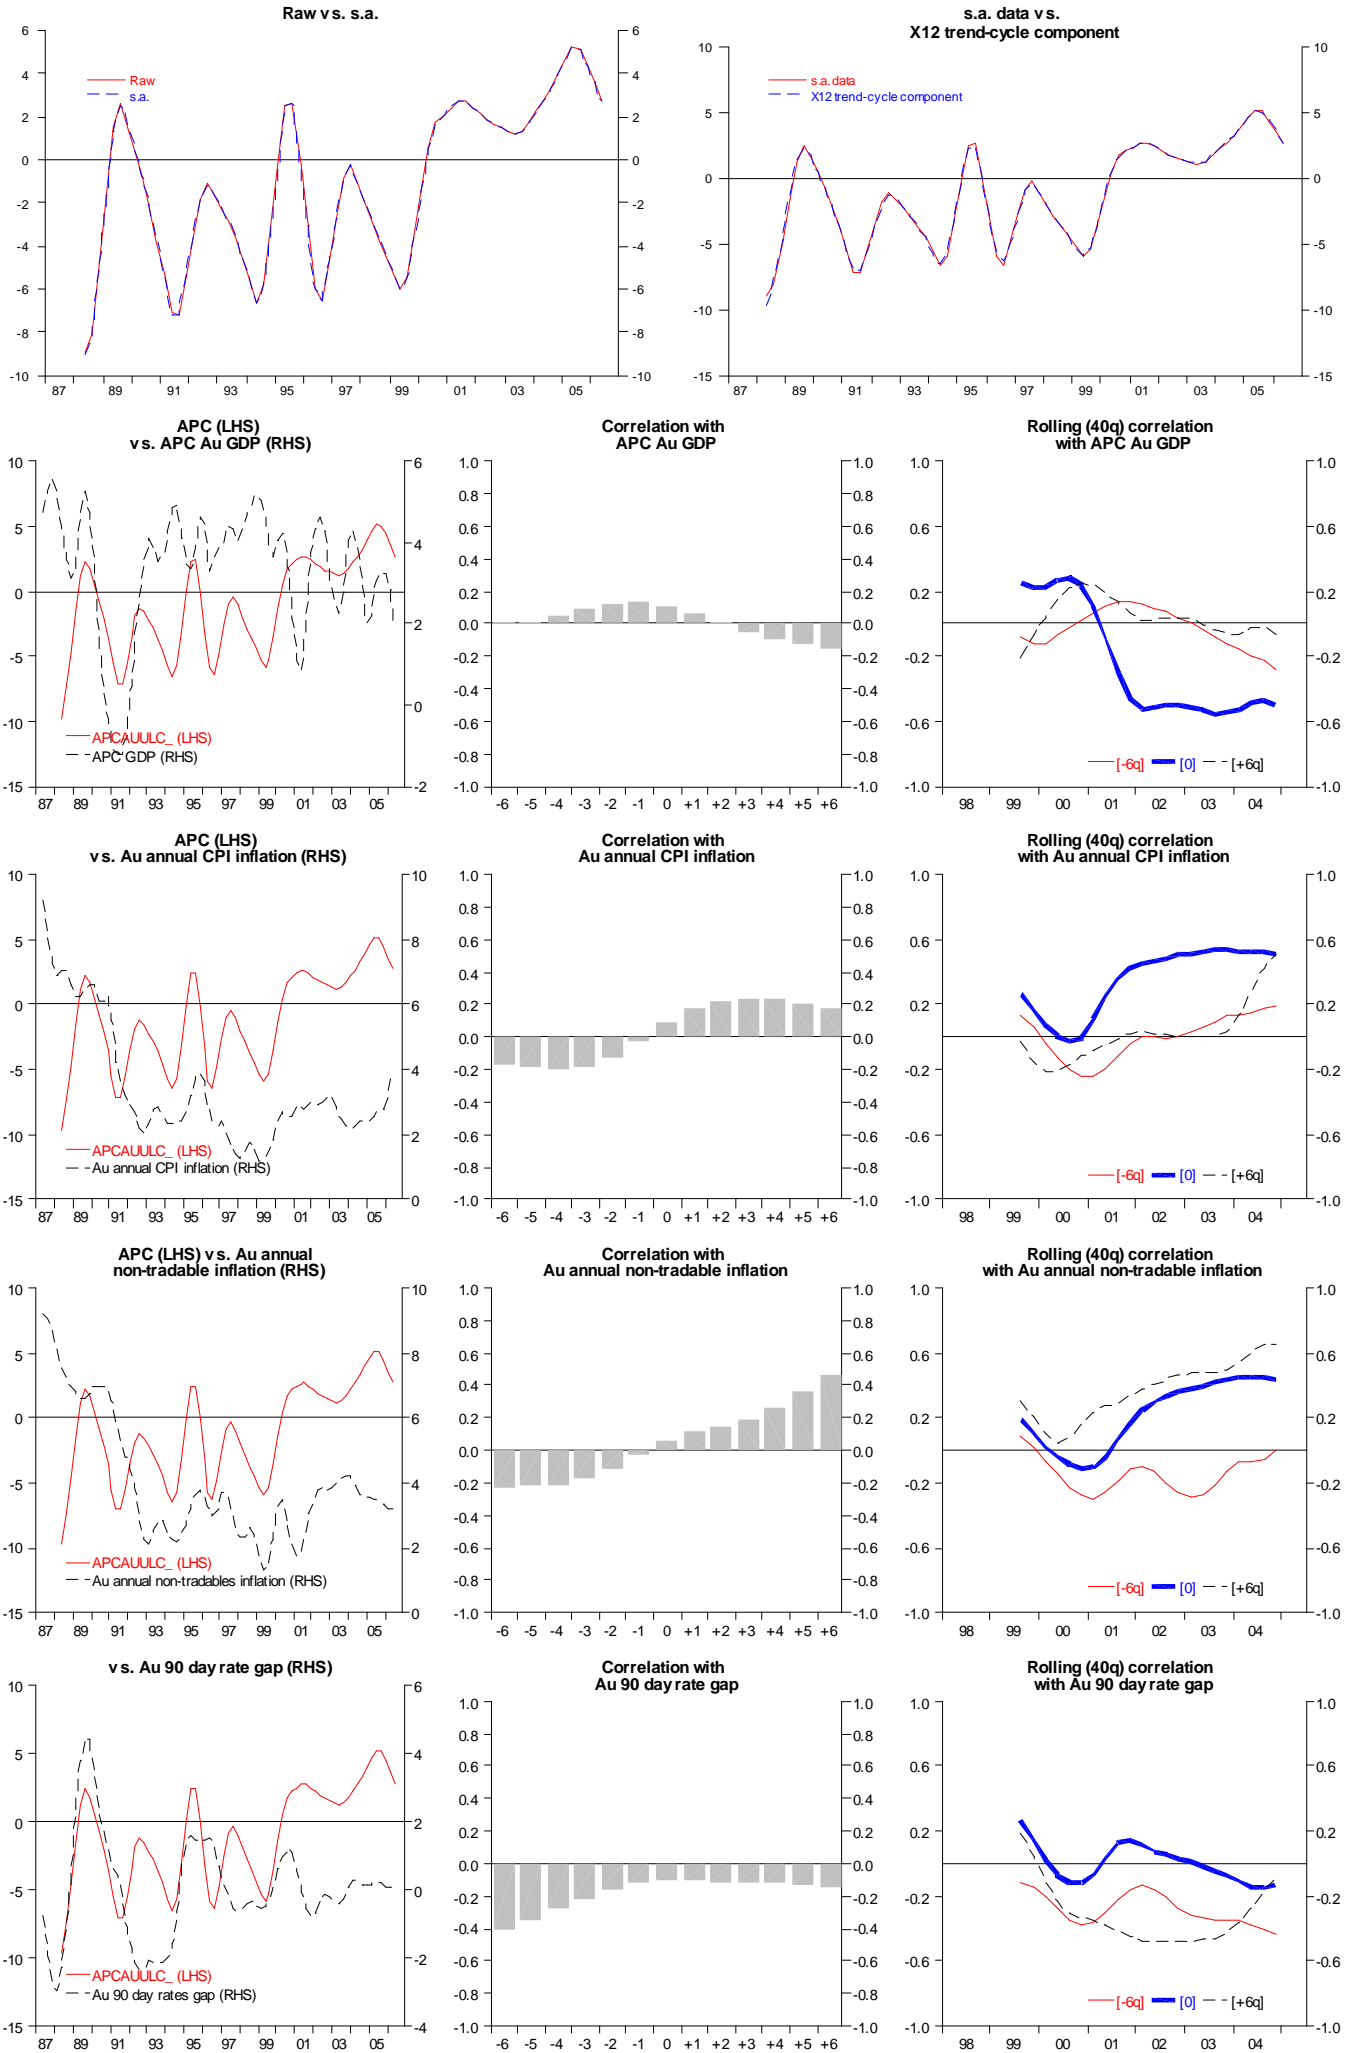

APC Australia unit labour costs