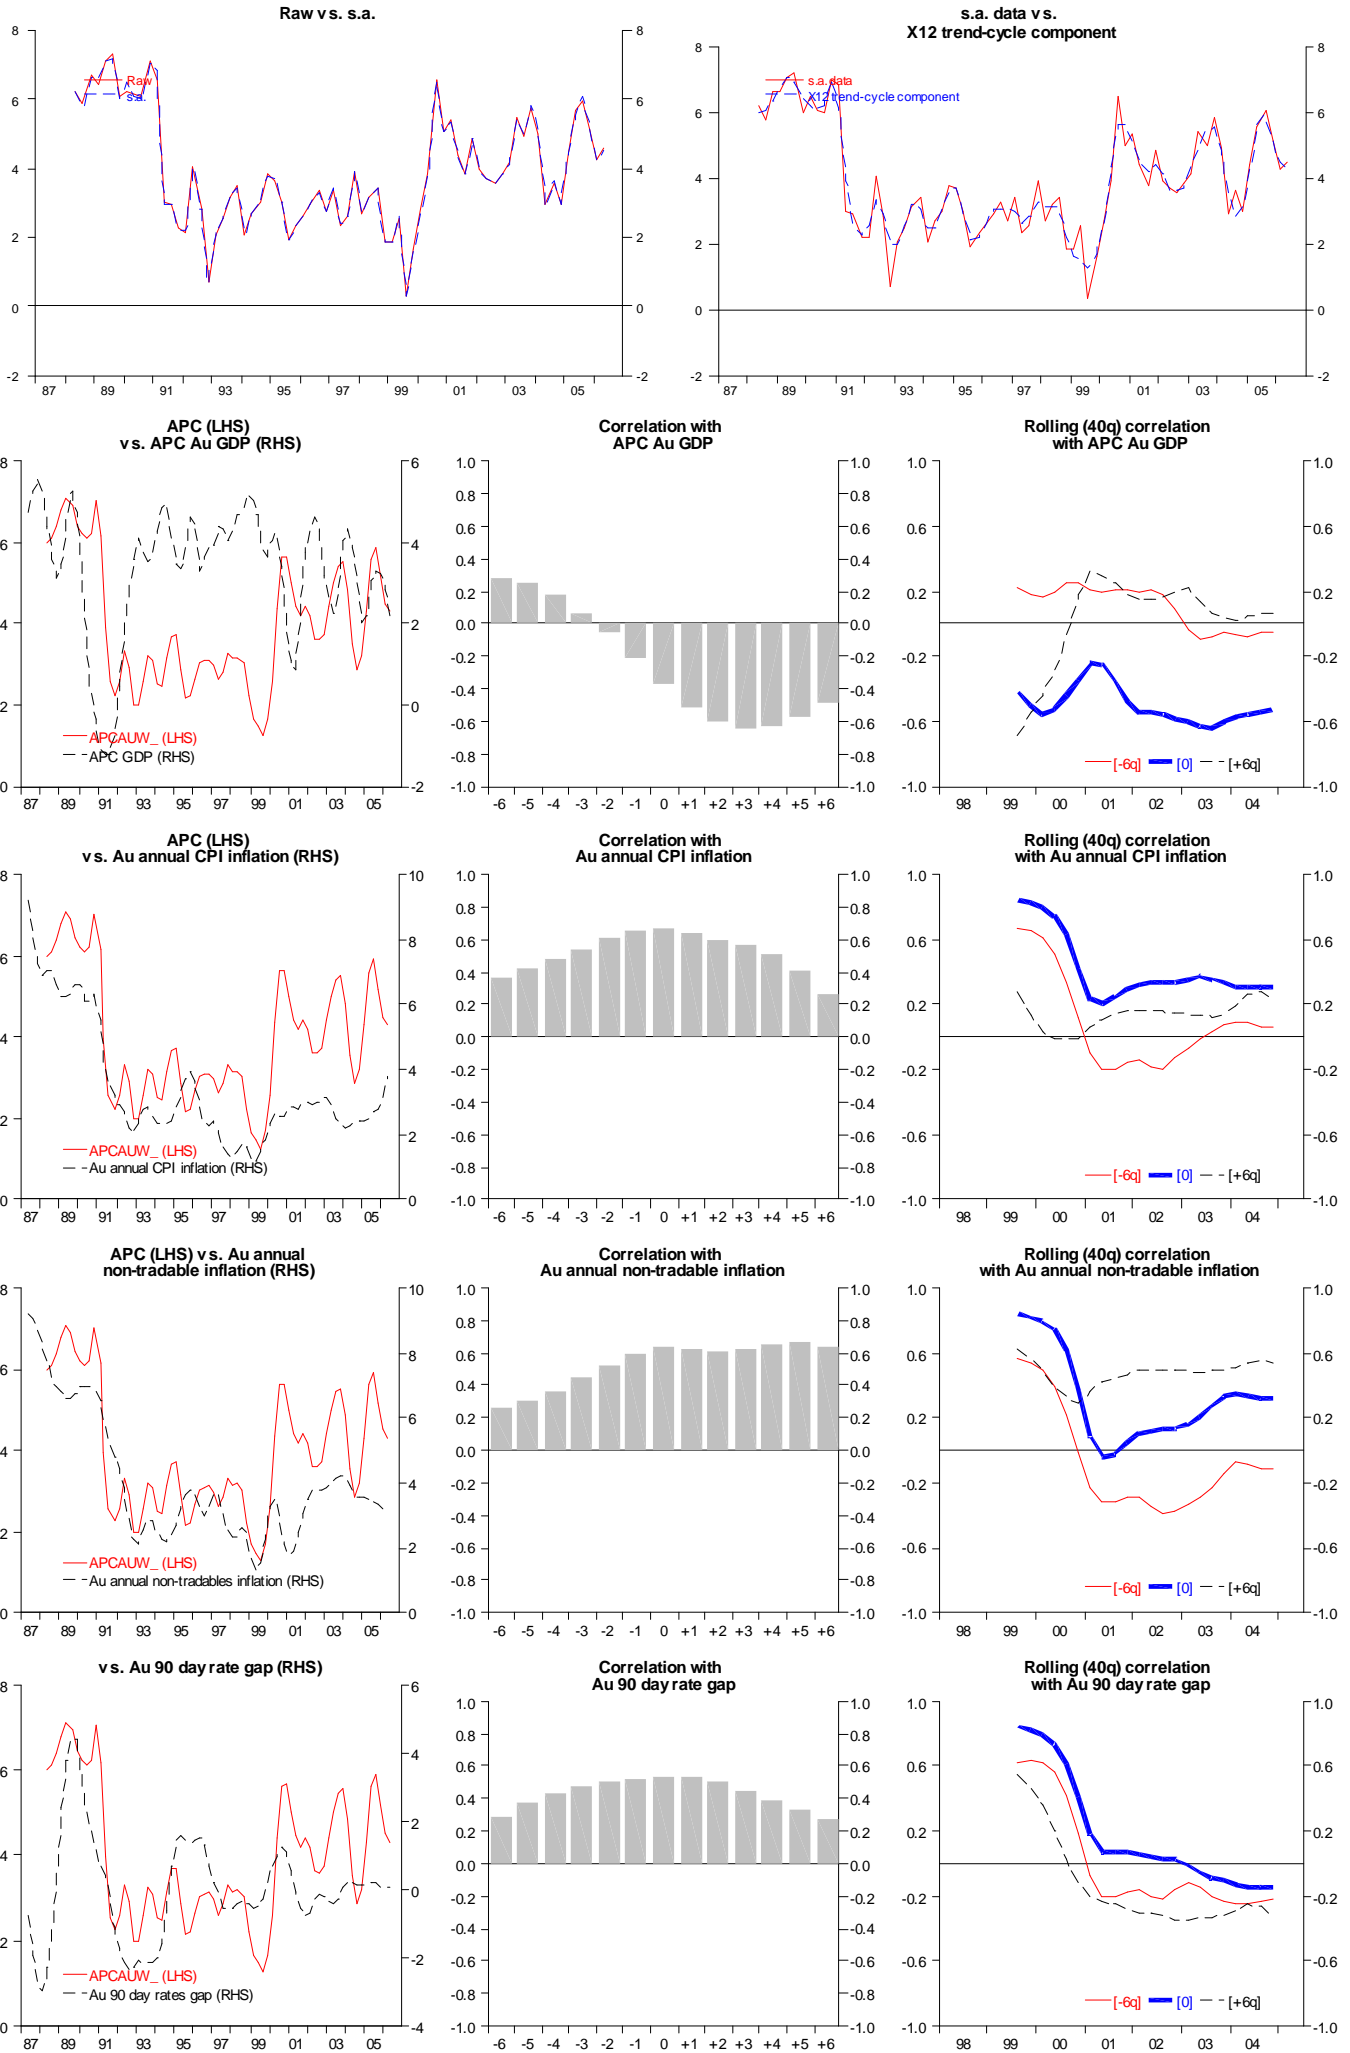

APC Australia wages