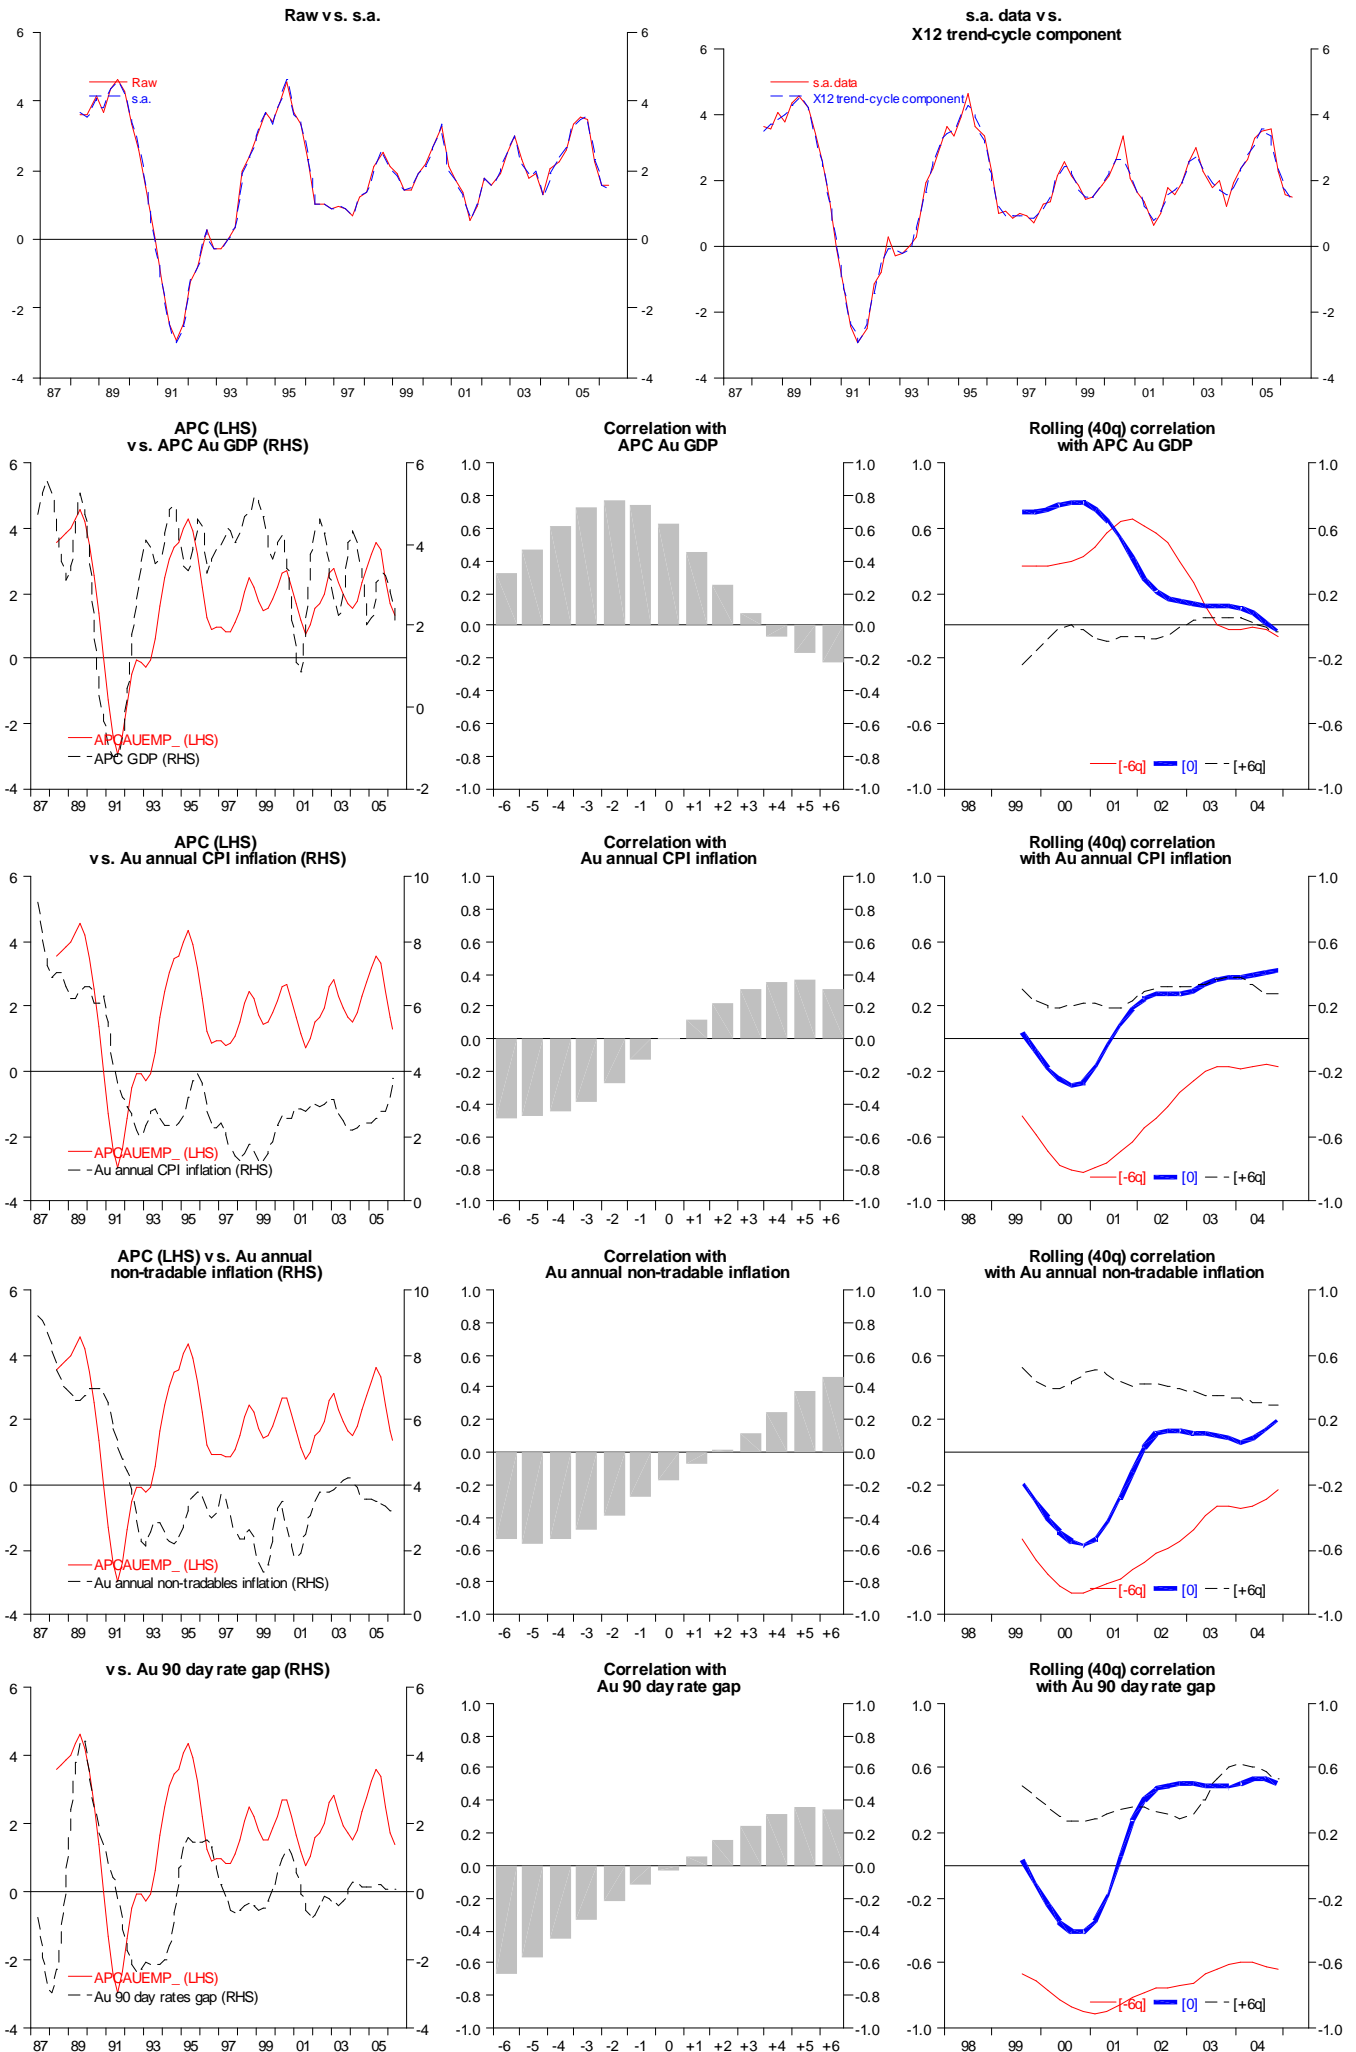

APC Australia employment