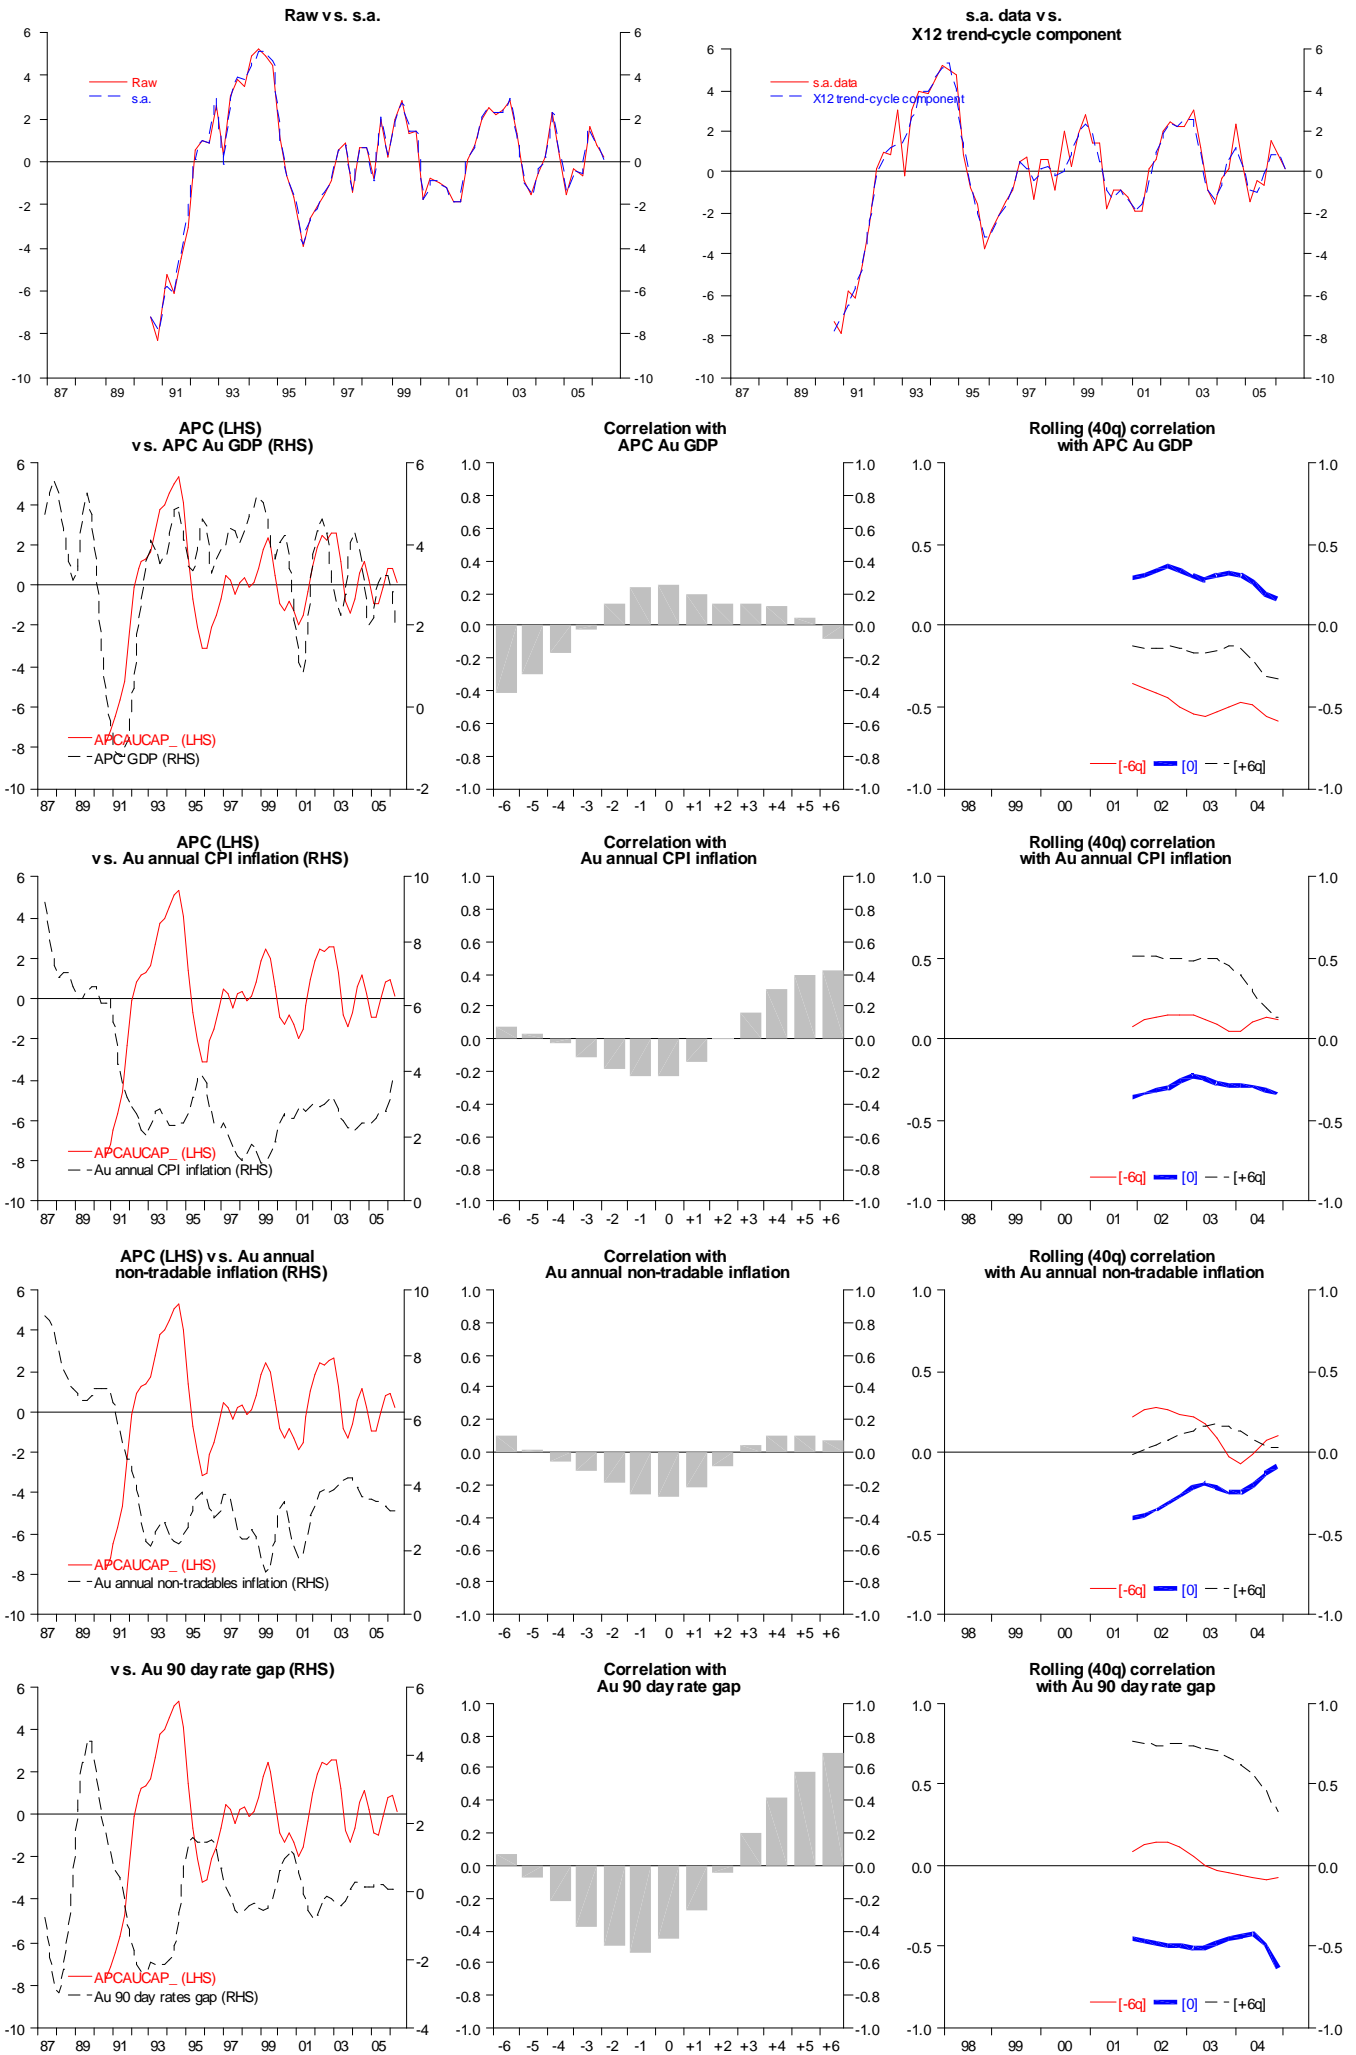

# Annual difference Australia unemployment rate