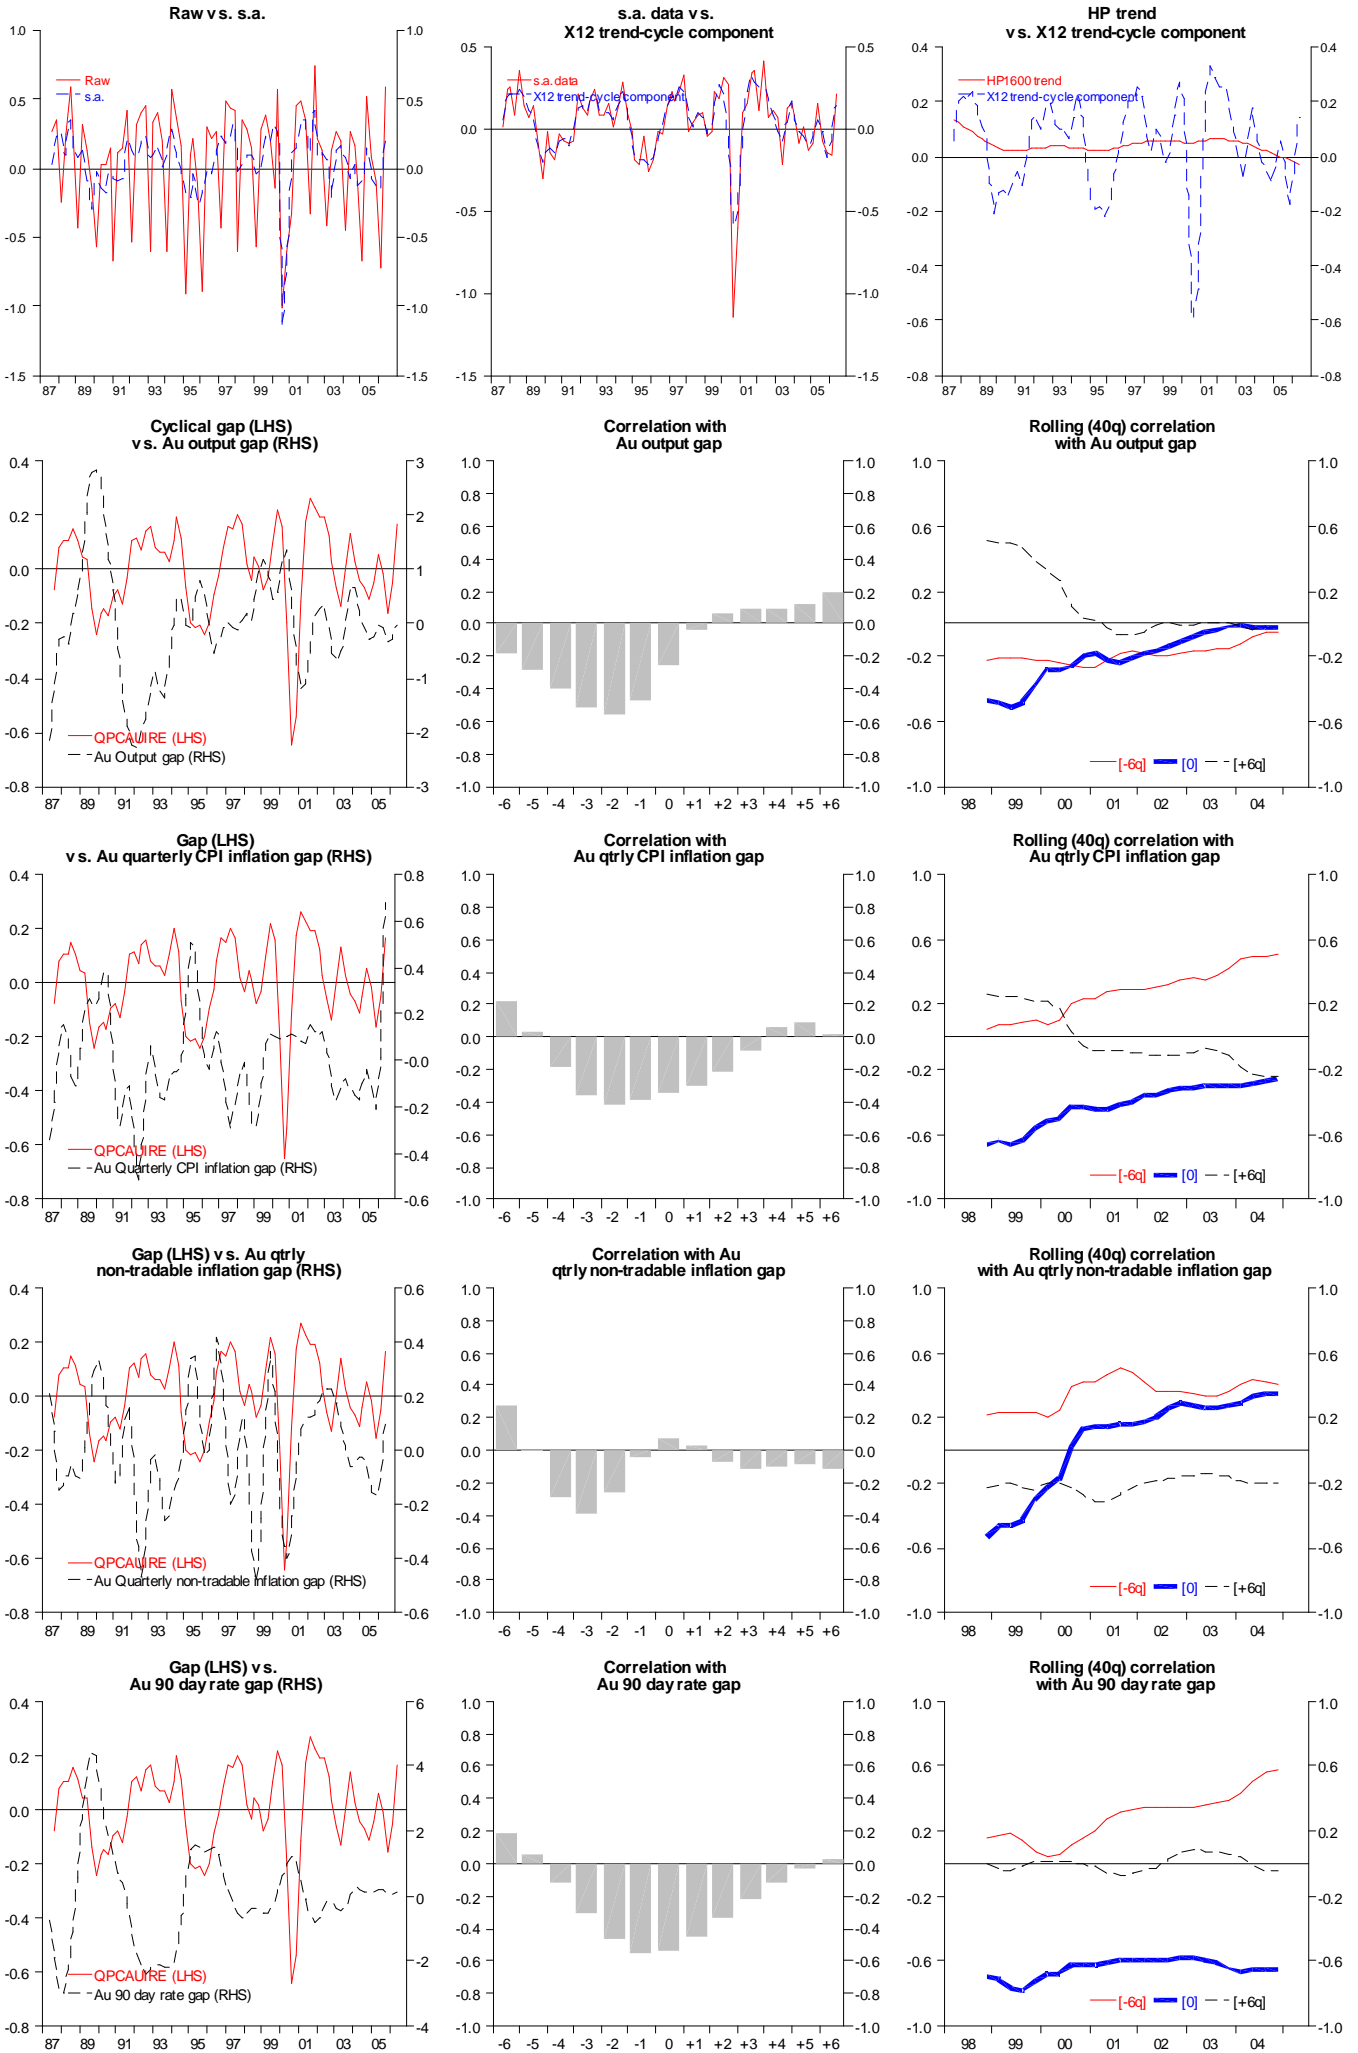

QPC Australia real private residential investment (HP filtered)