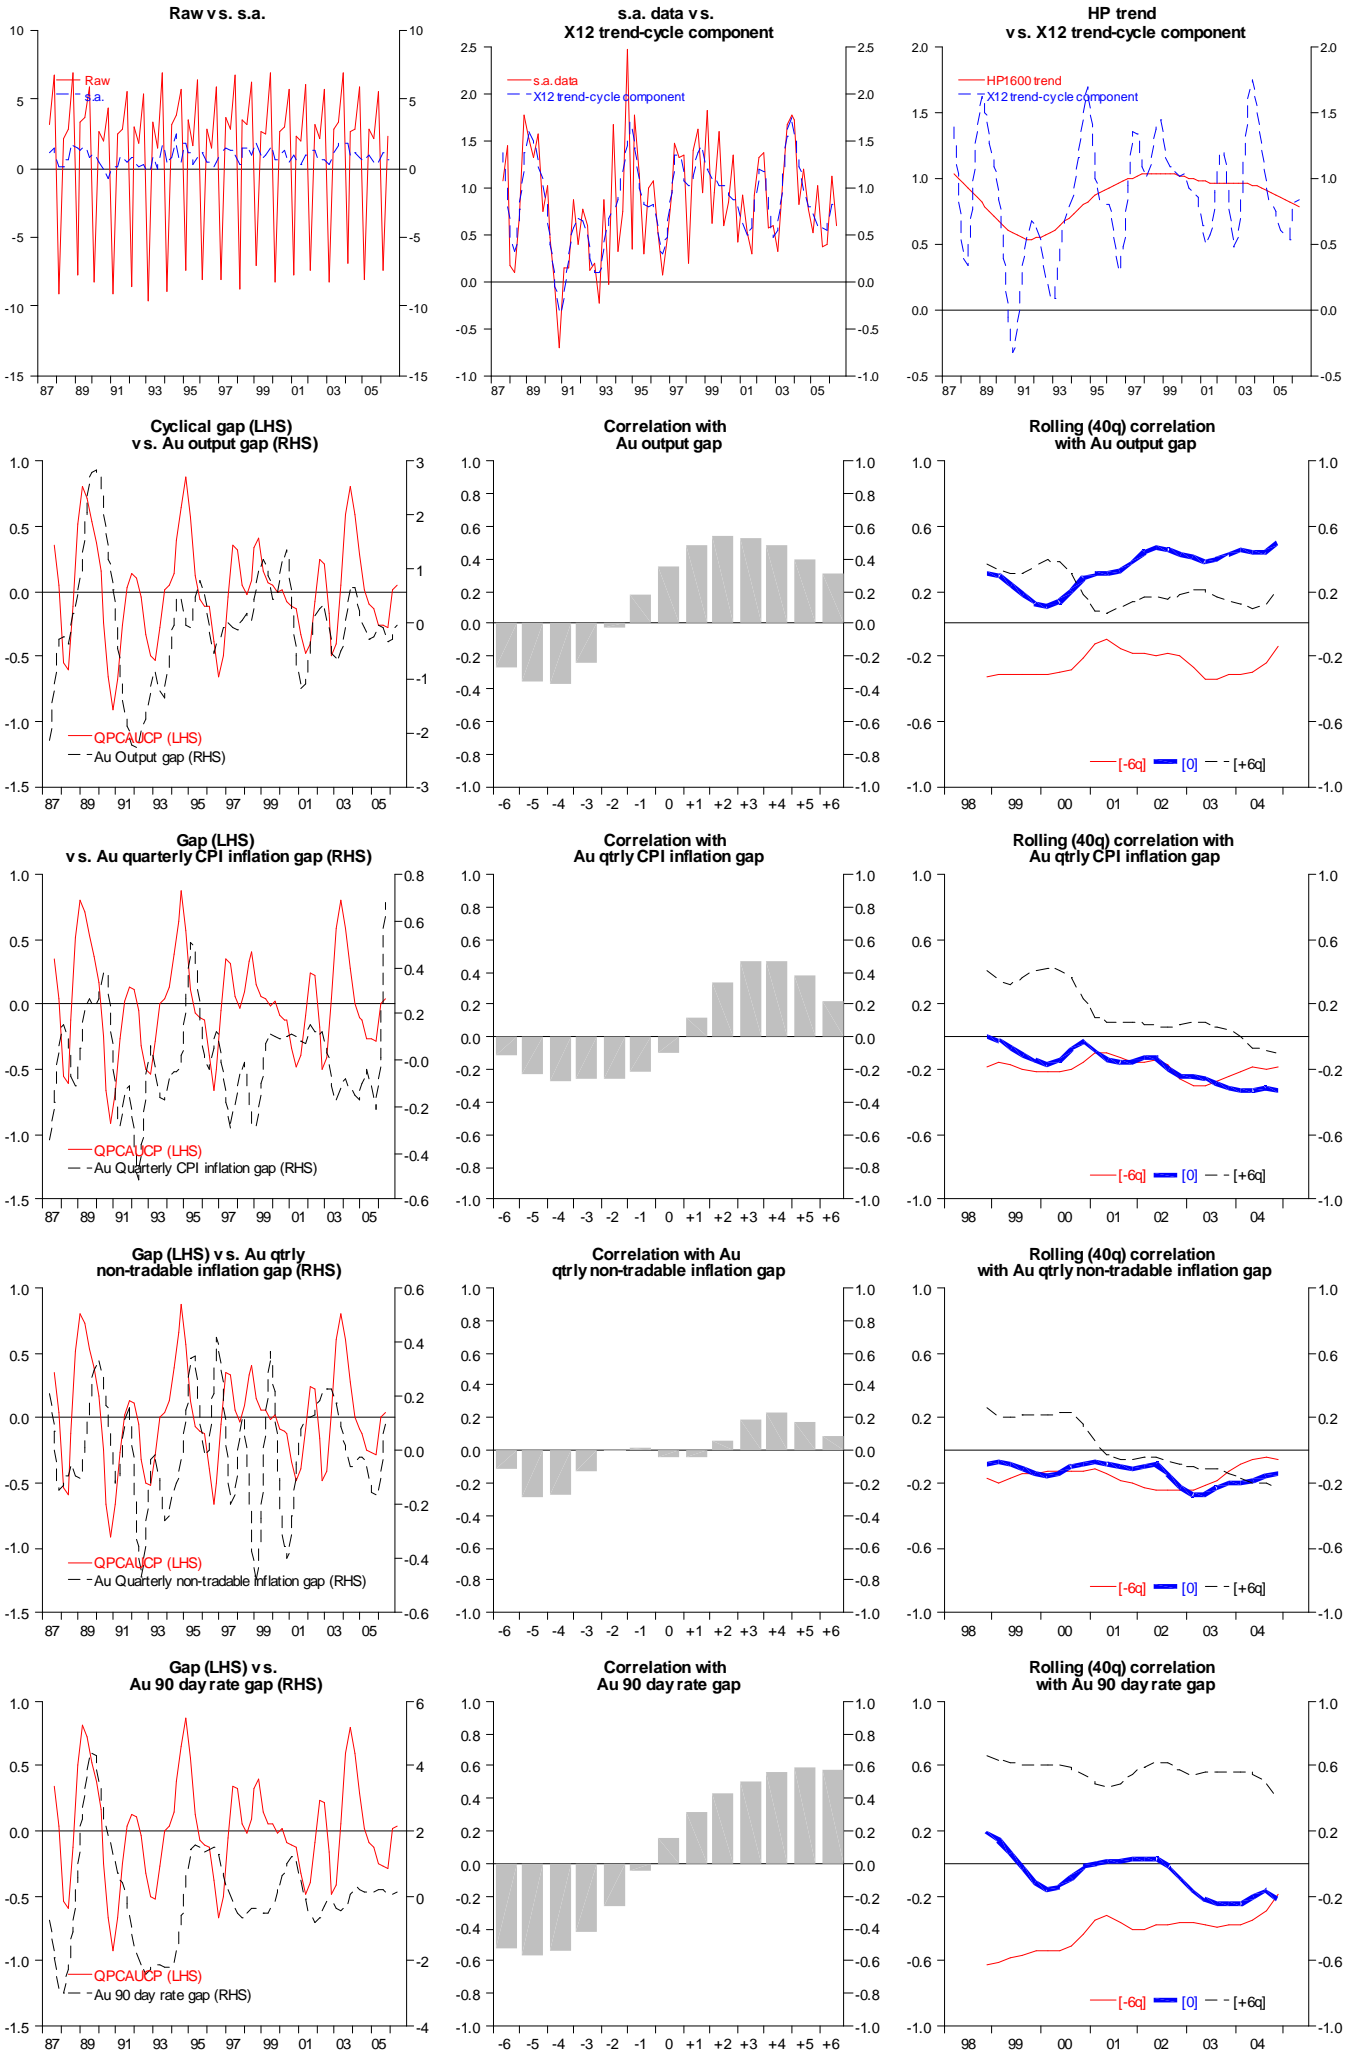

QPC Australia real private consumption (HP filtered)