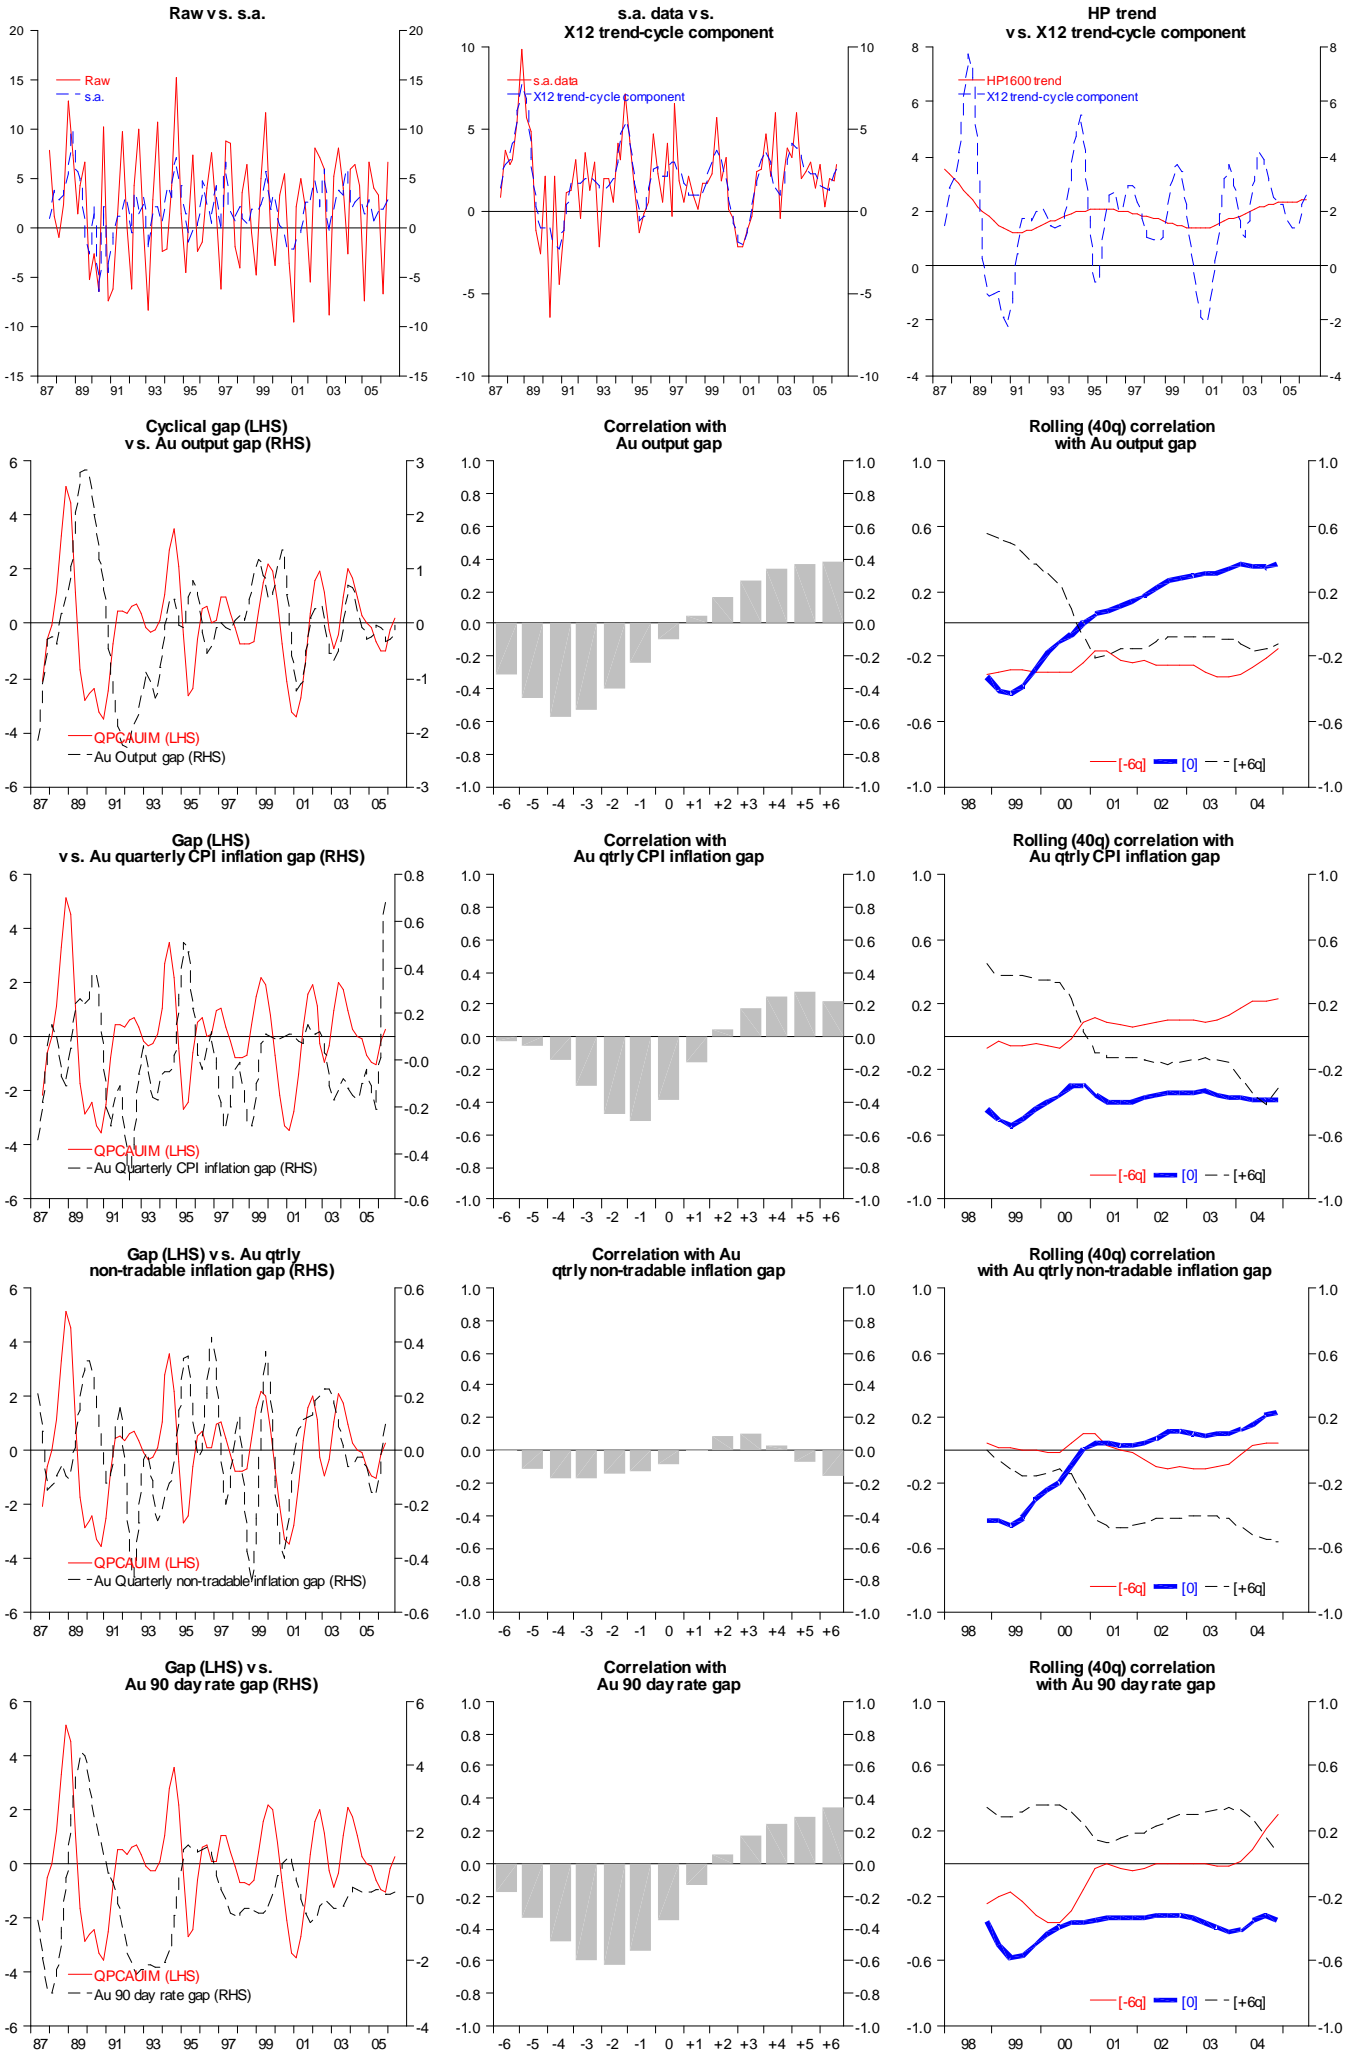

QPC Australia real imports (HP filtered)