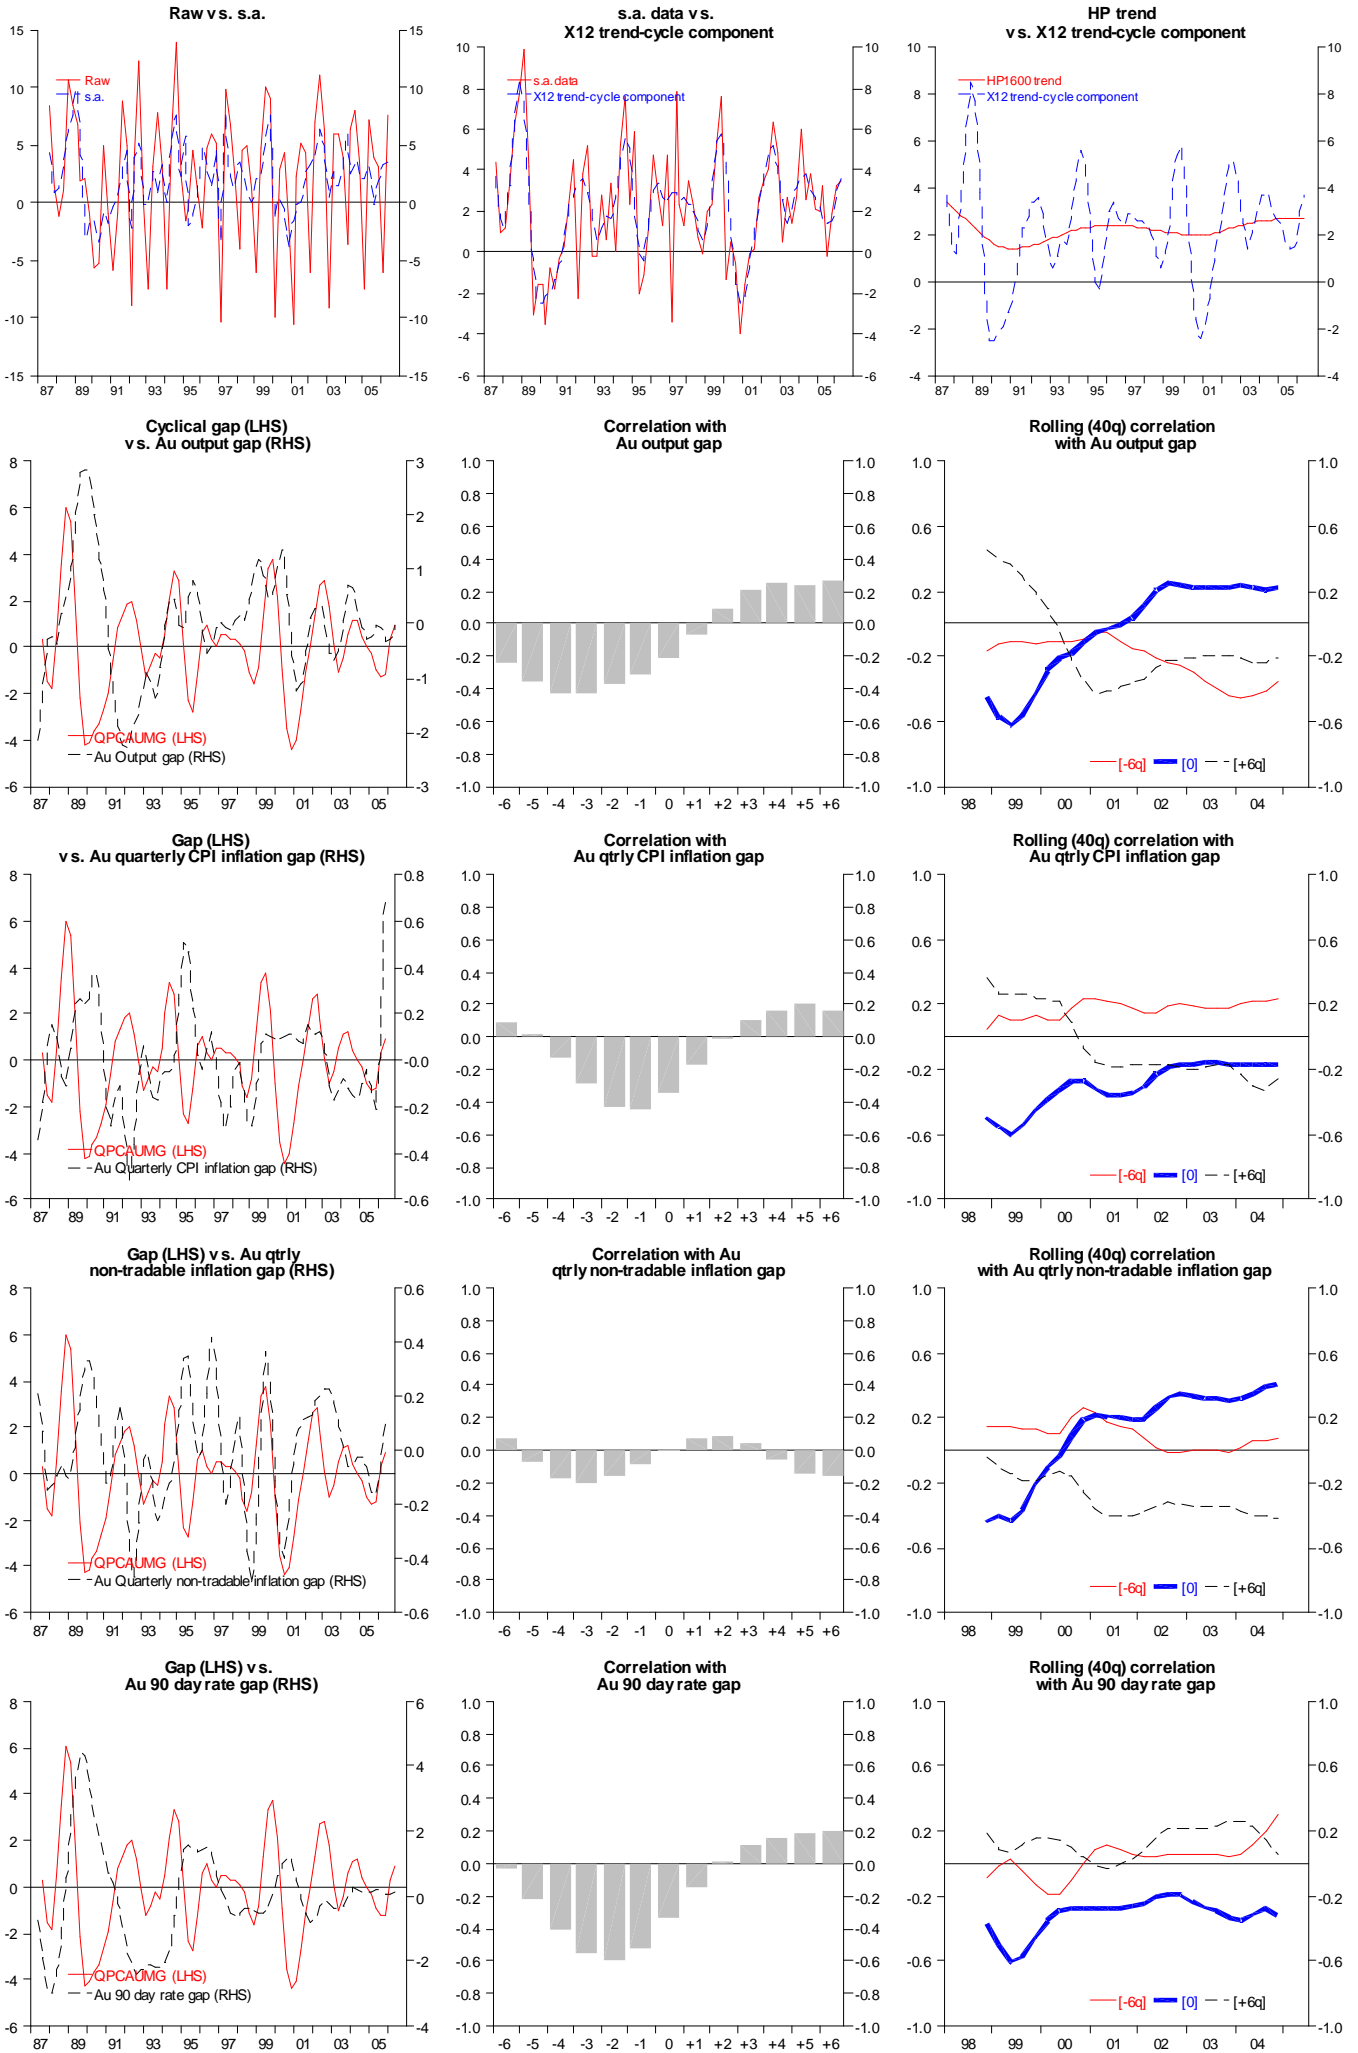

QPC Australia real imports of goods ex frigates (HP filtered)