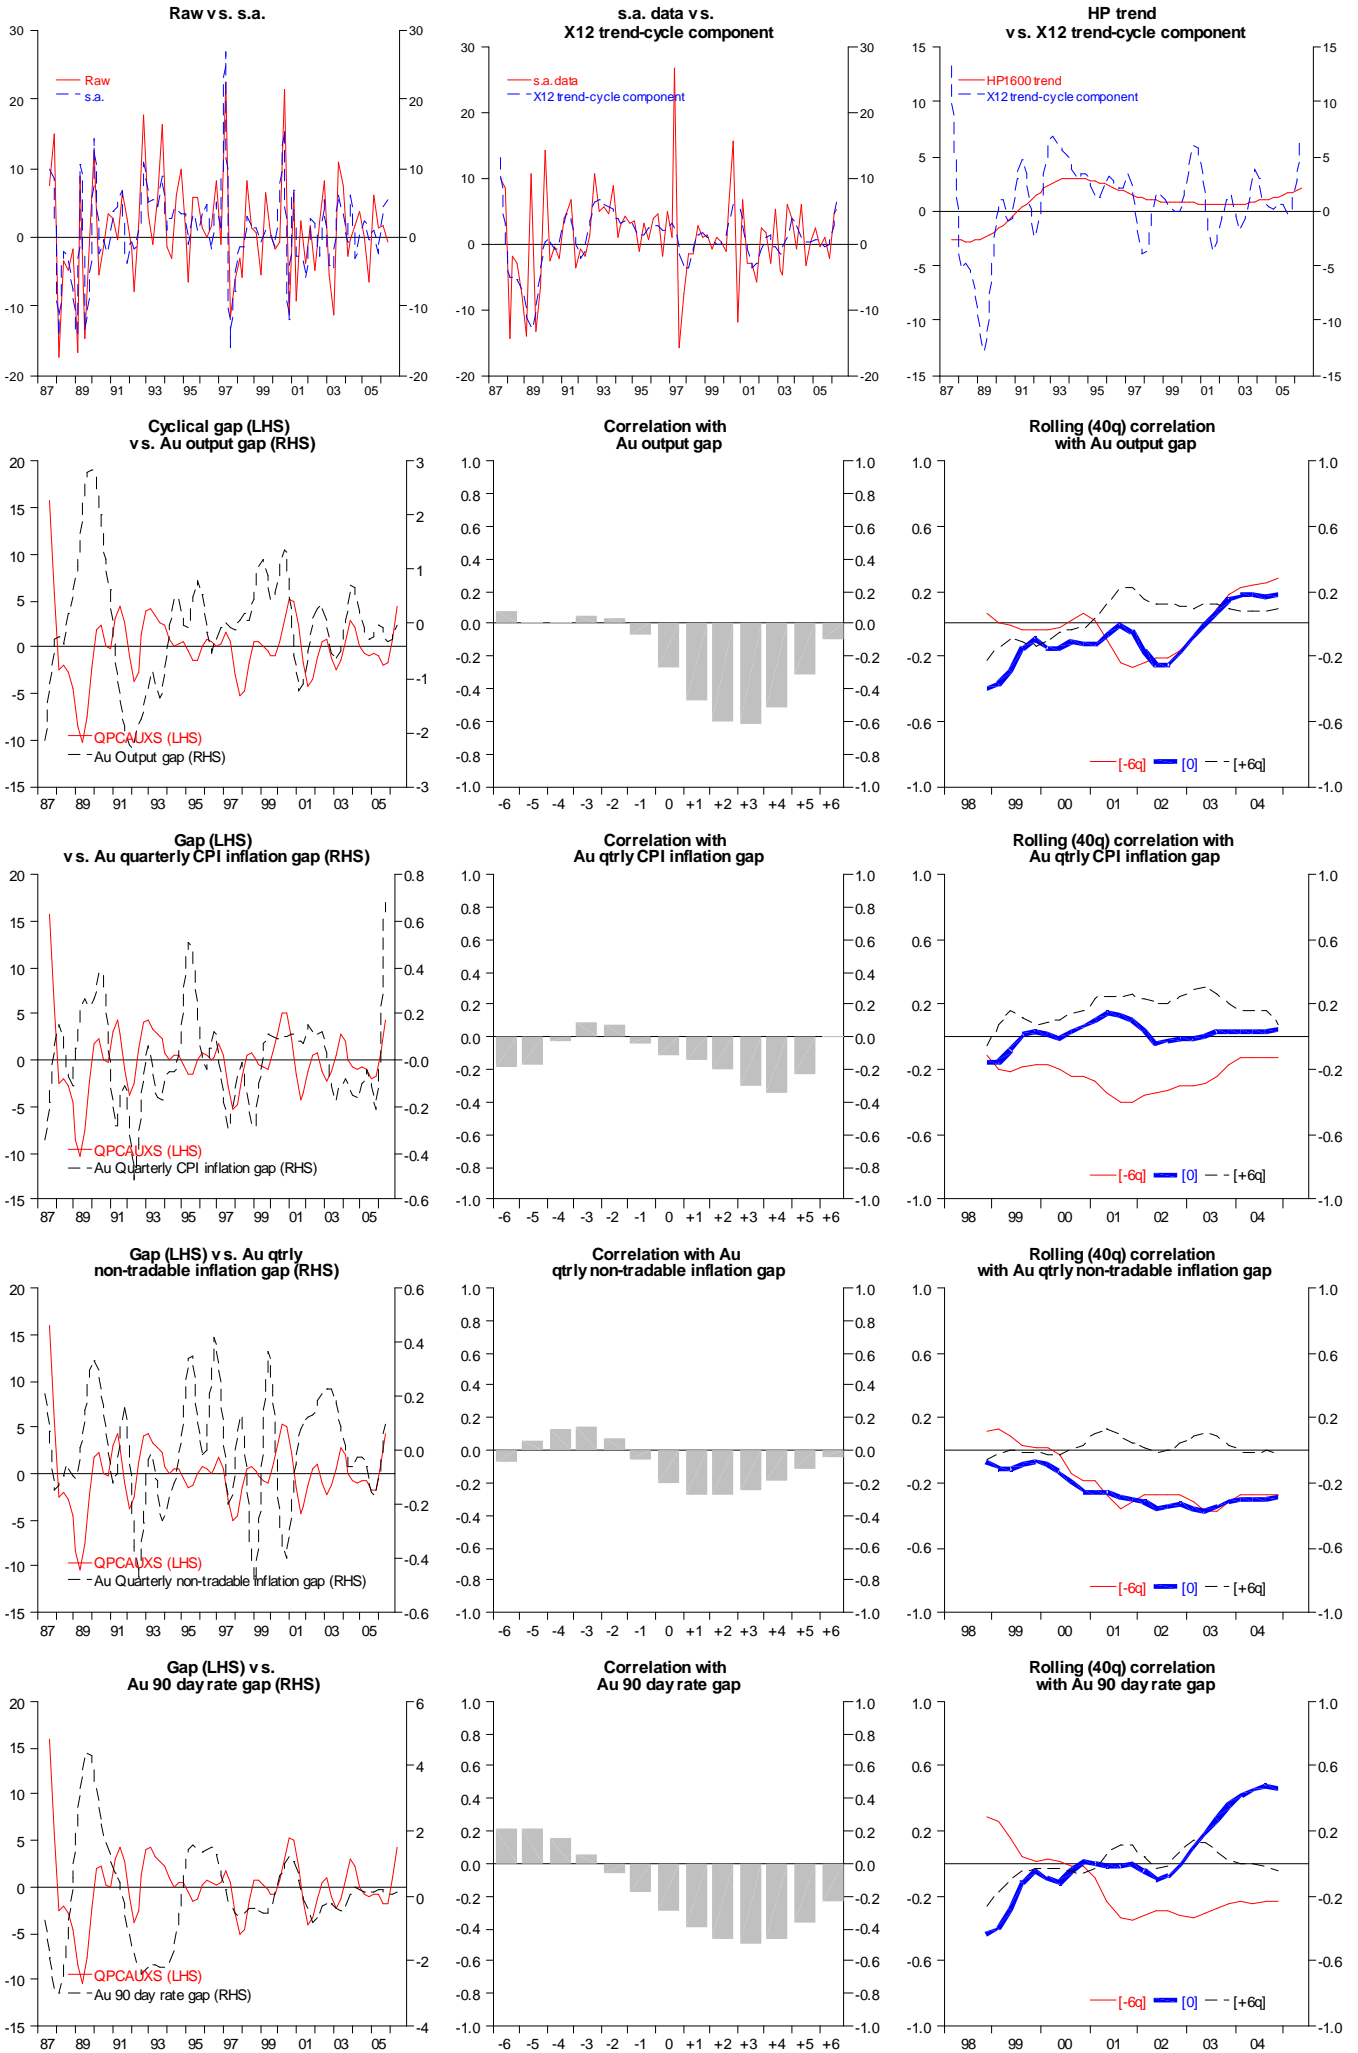

QPC Australia real exports of services (HP filtered)