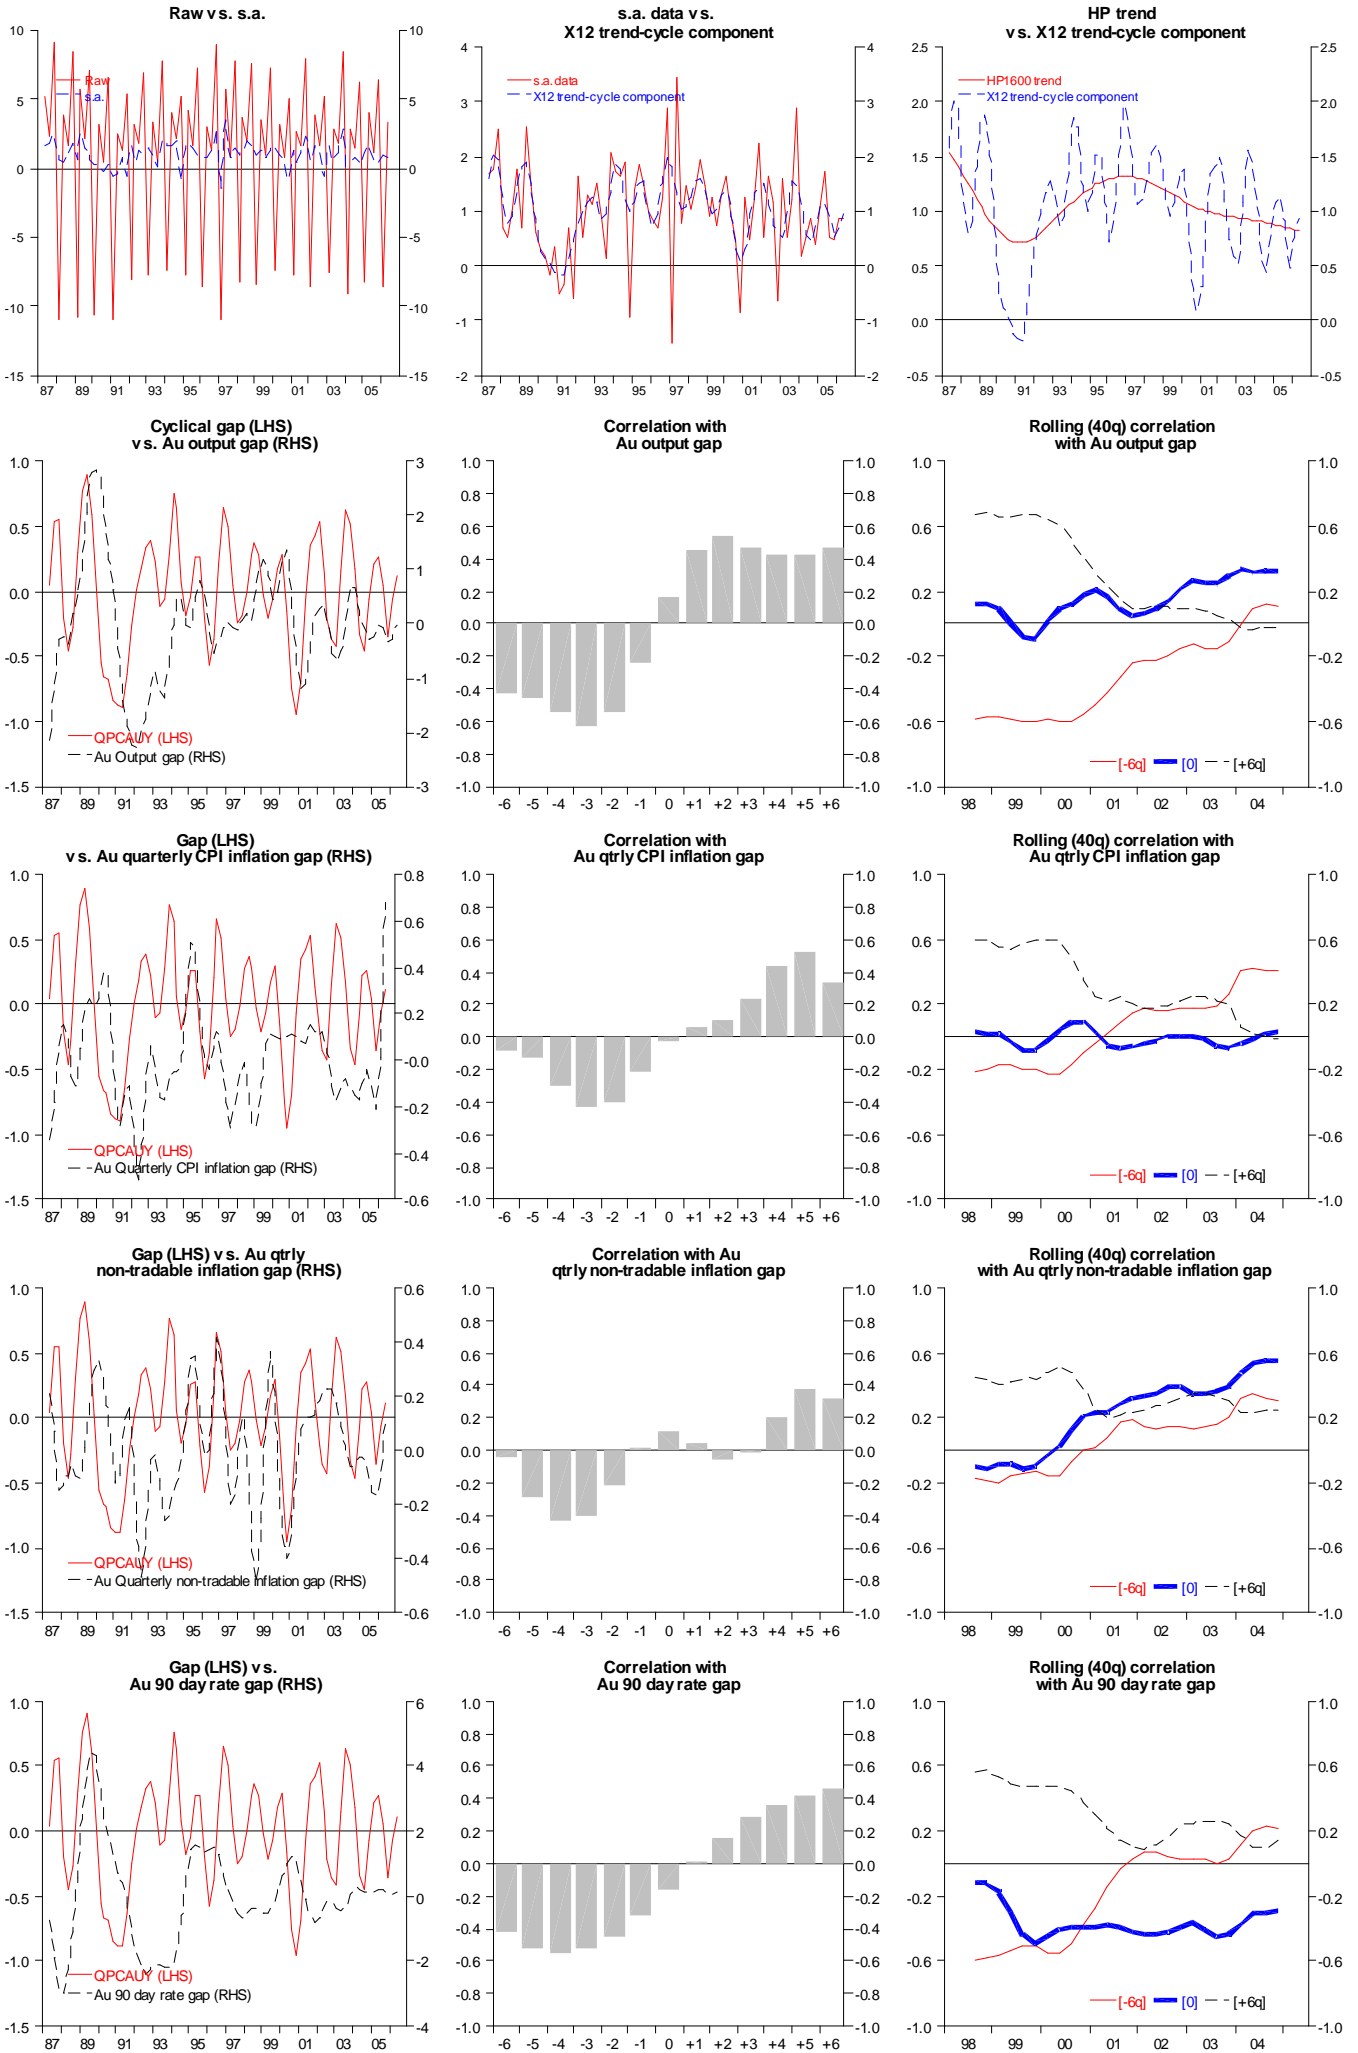

# QPC Australia GDP (HP filtered)