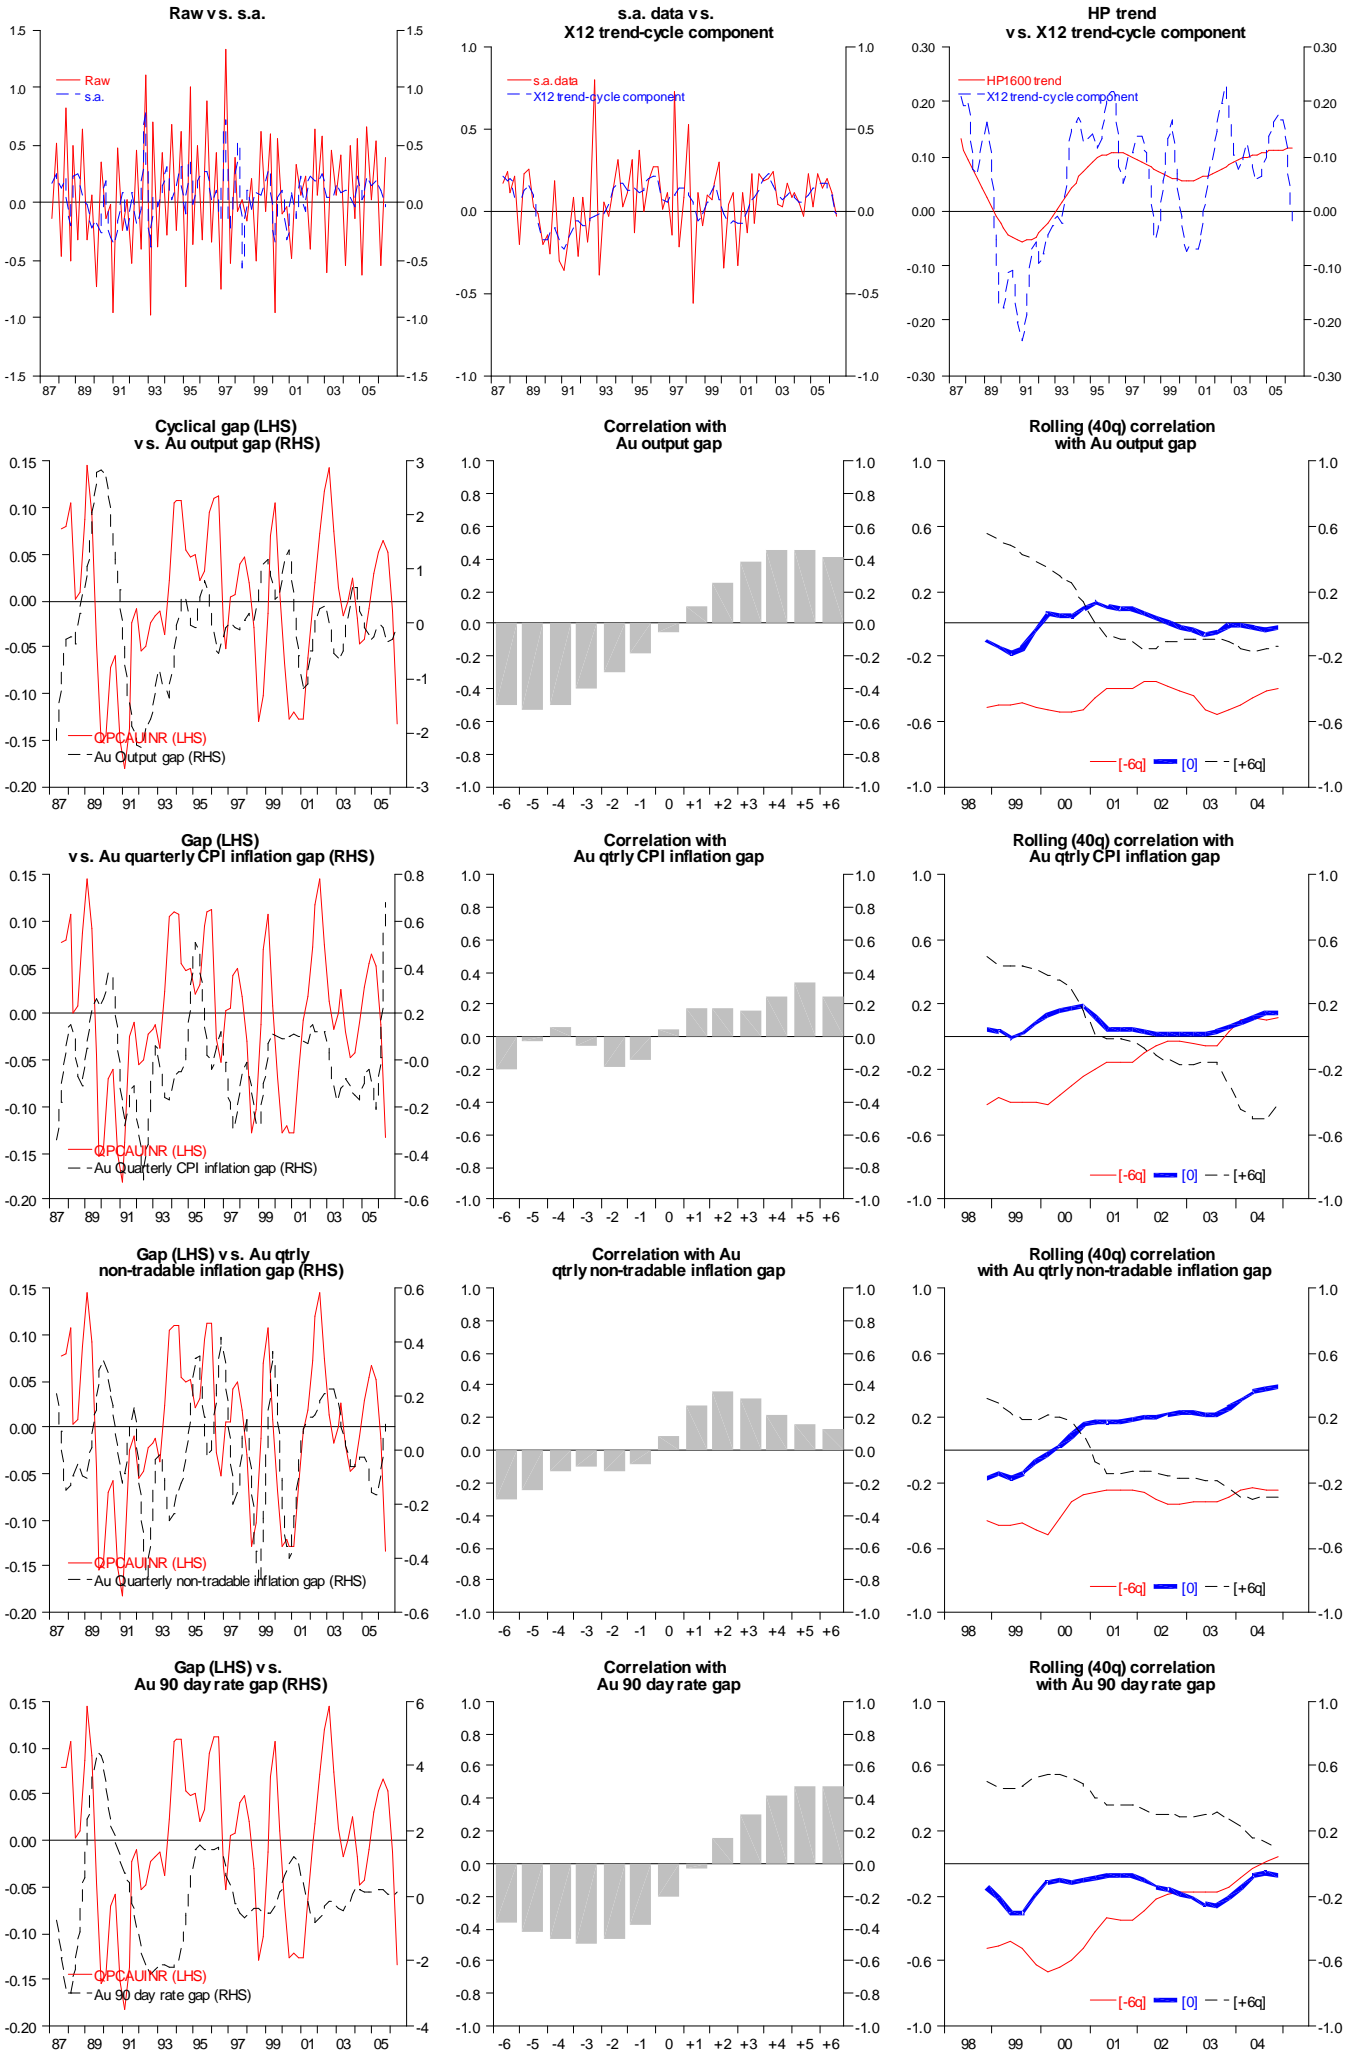

QPC Australia real private non-residential investment (HP filtered)