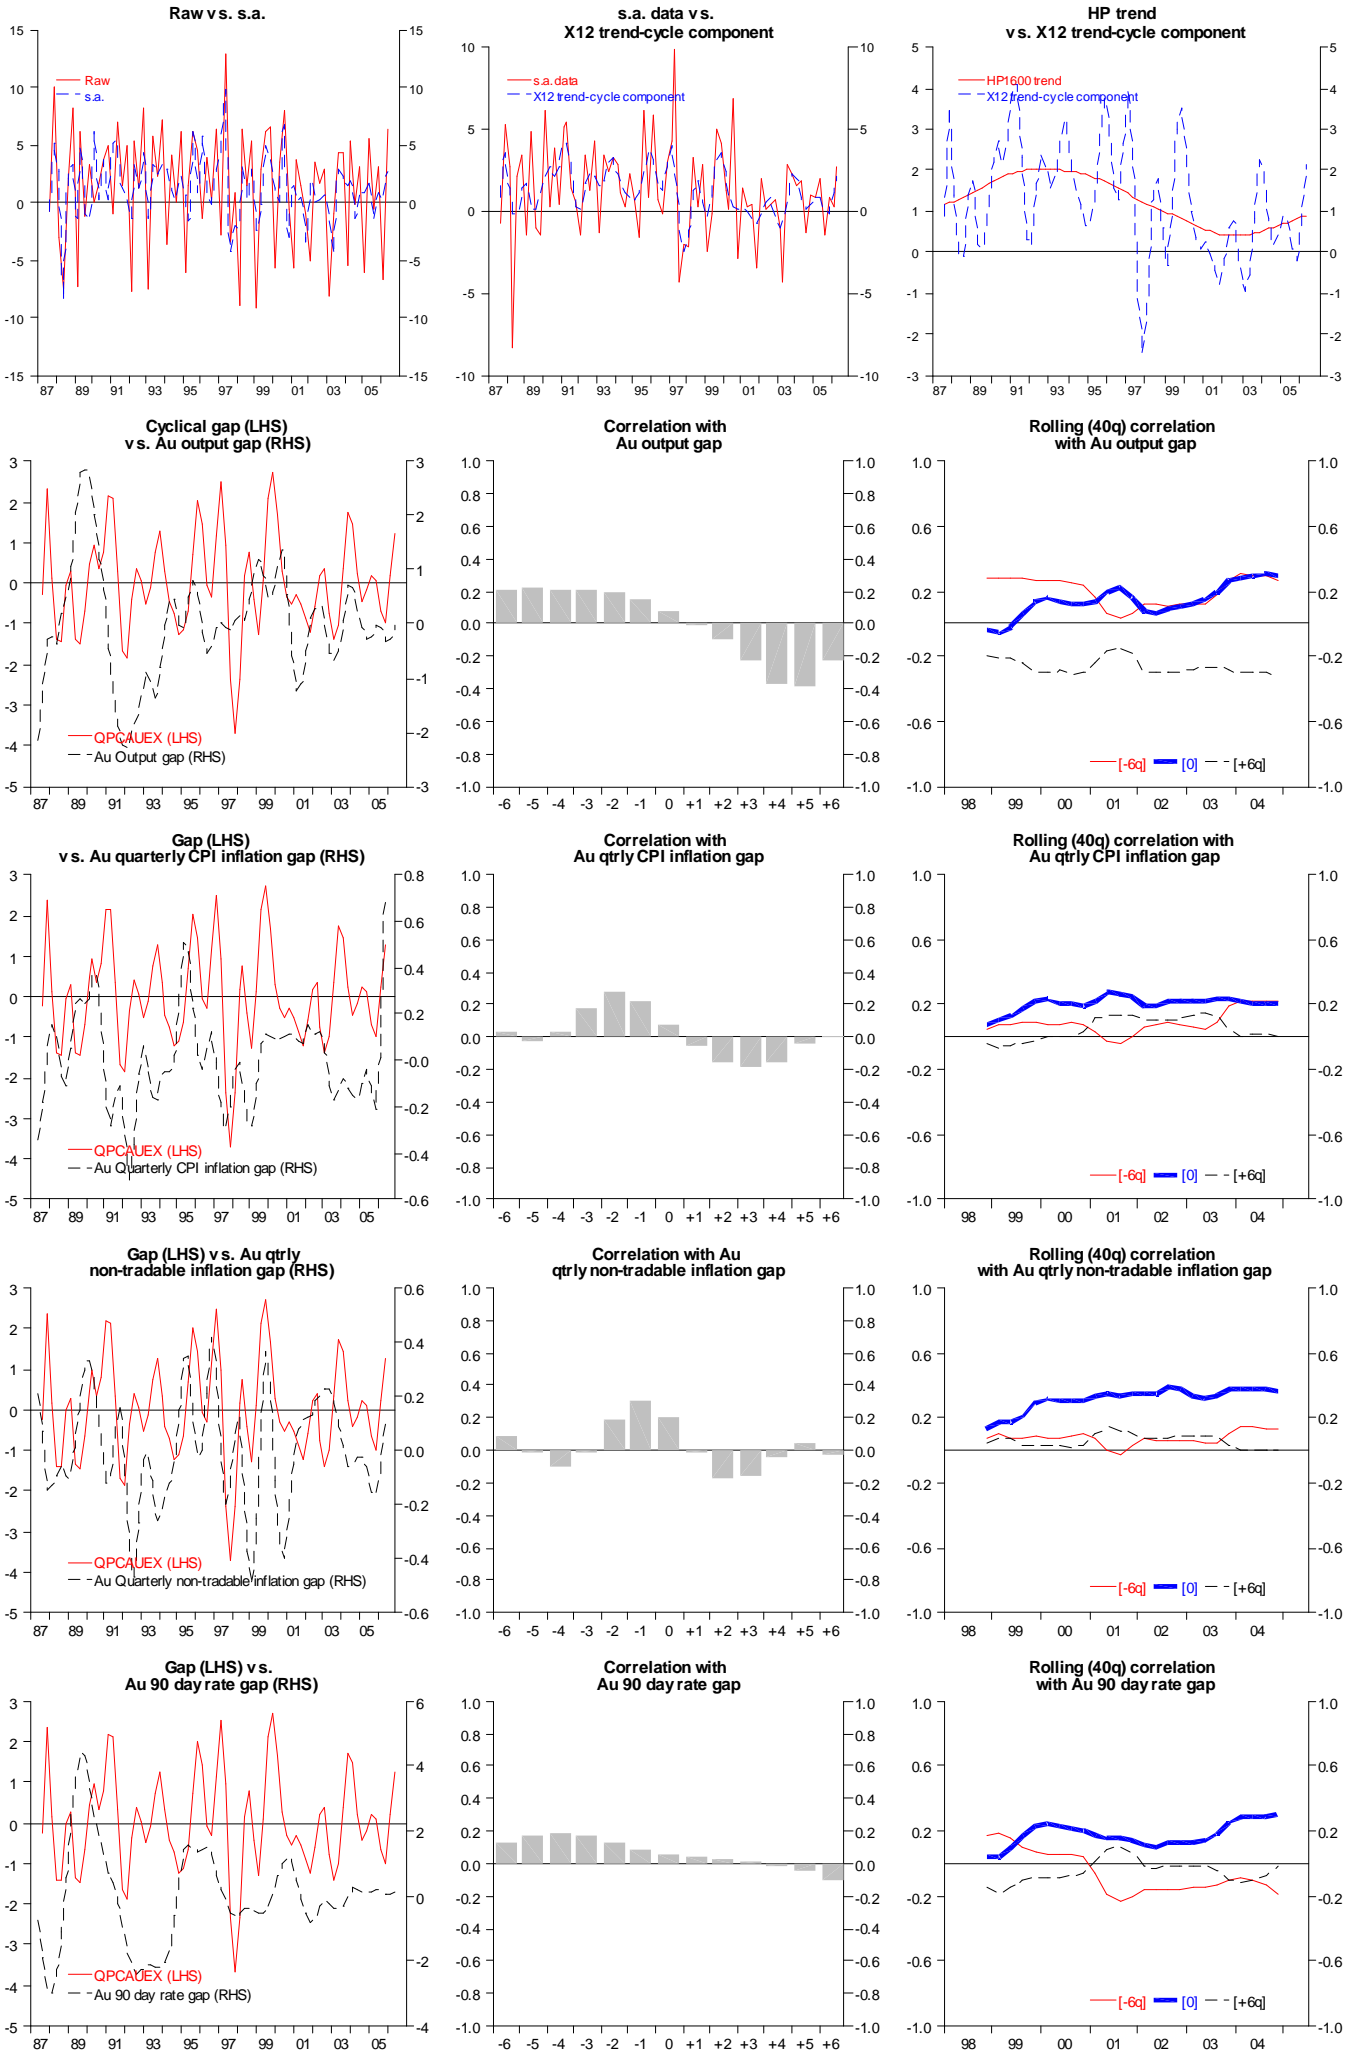

QPC Australia real exports (HP filtered)