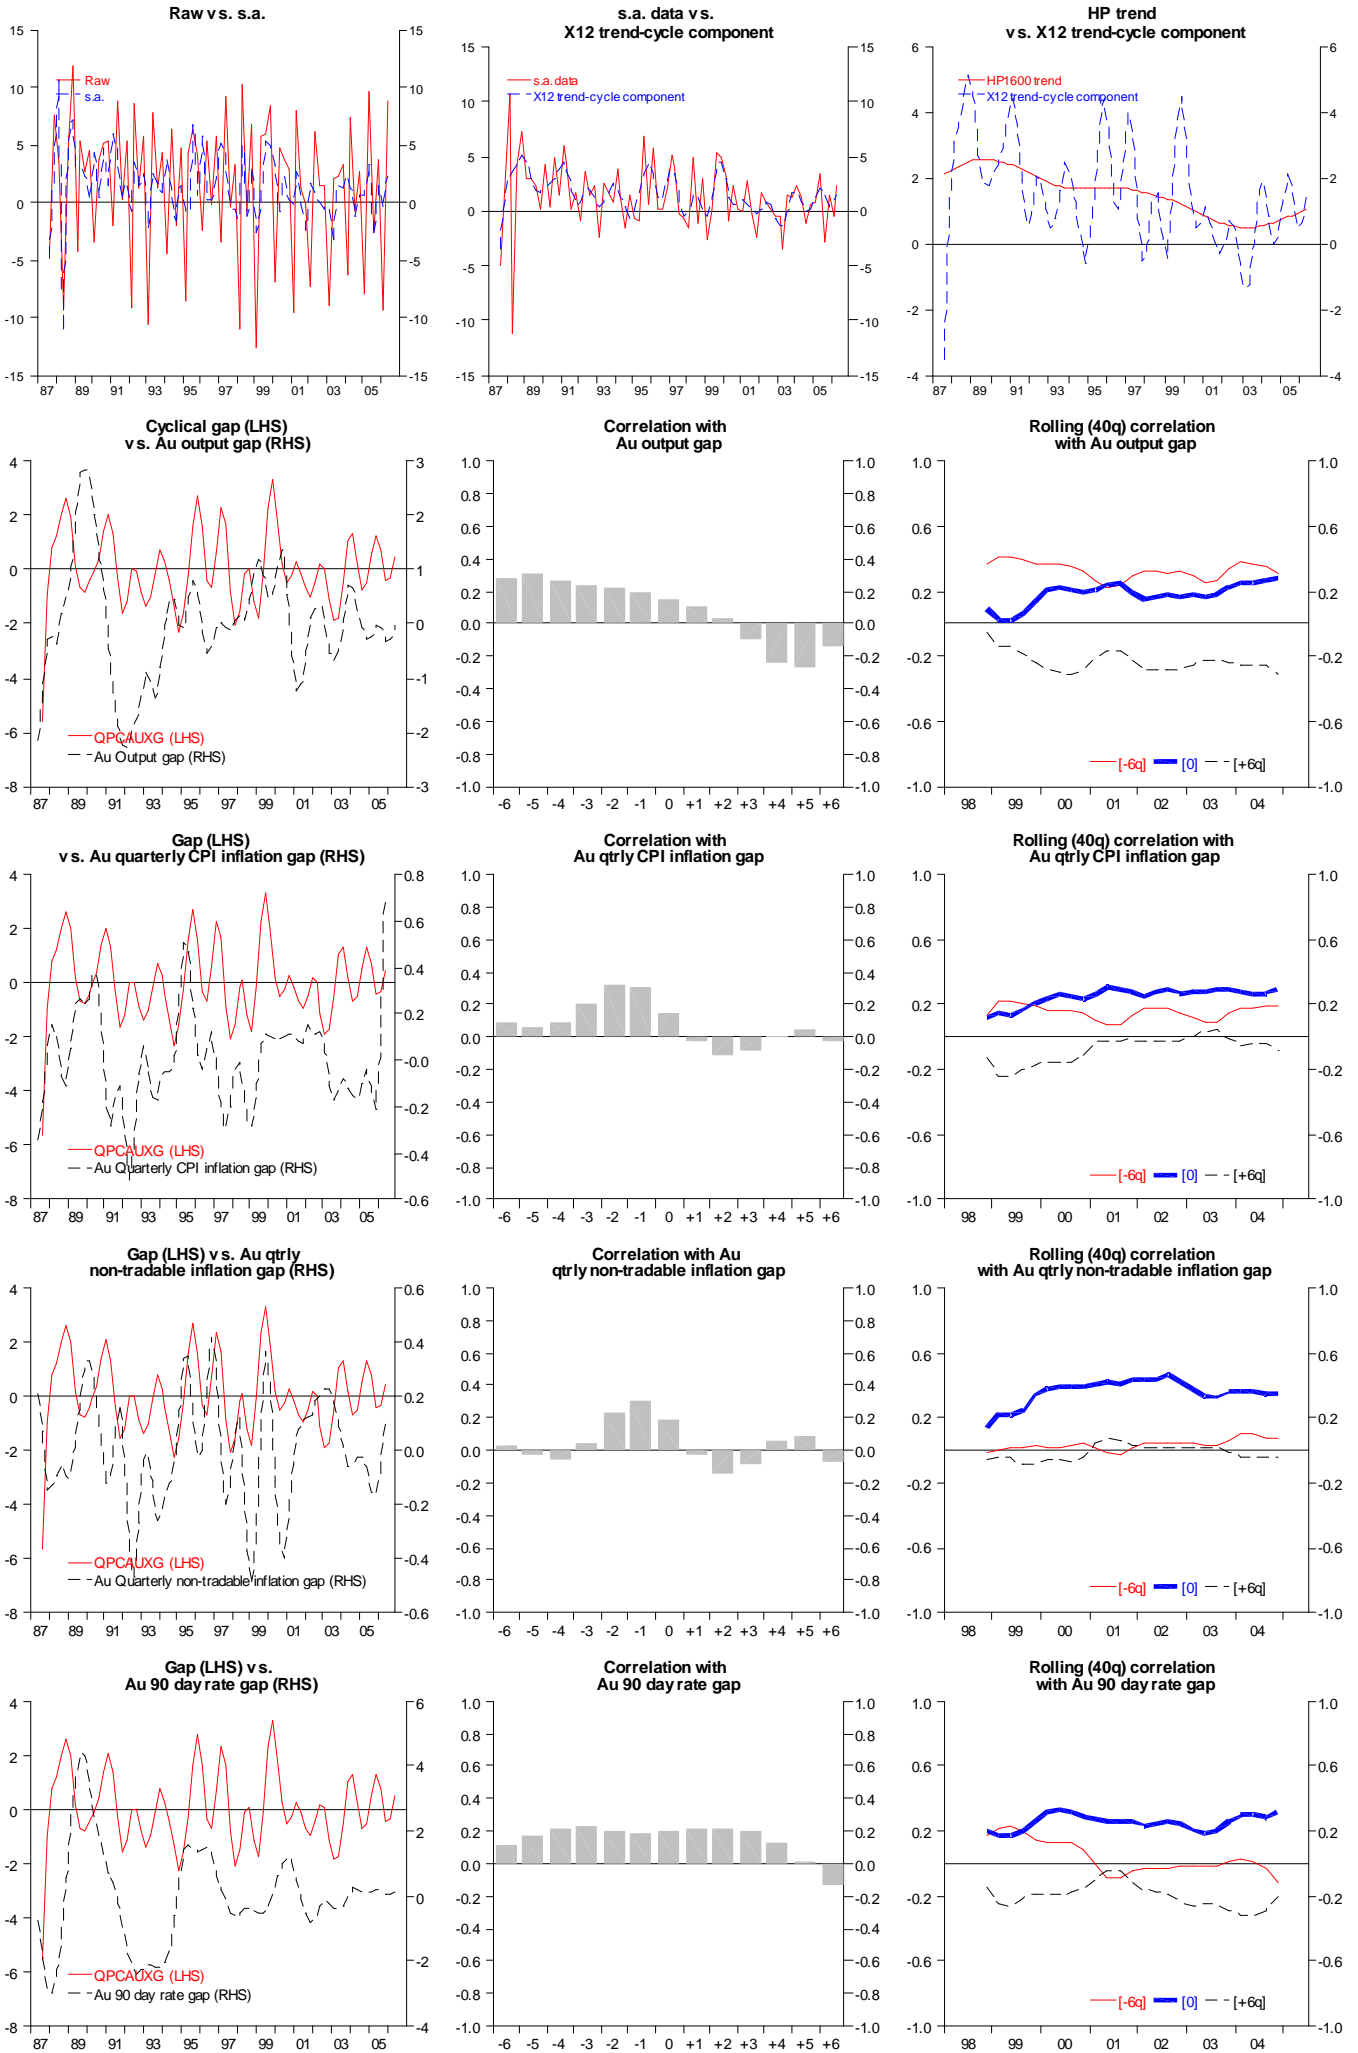

QPC Australia real exports of goods (HP filtered)