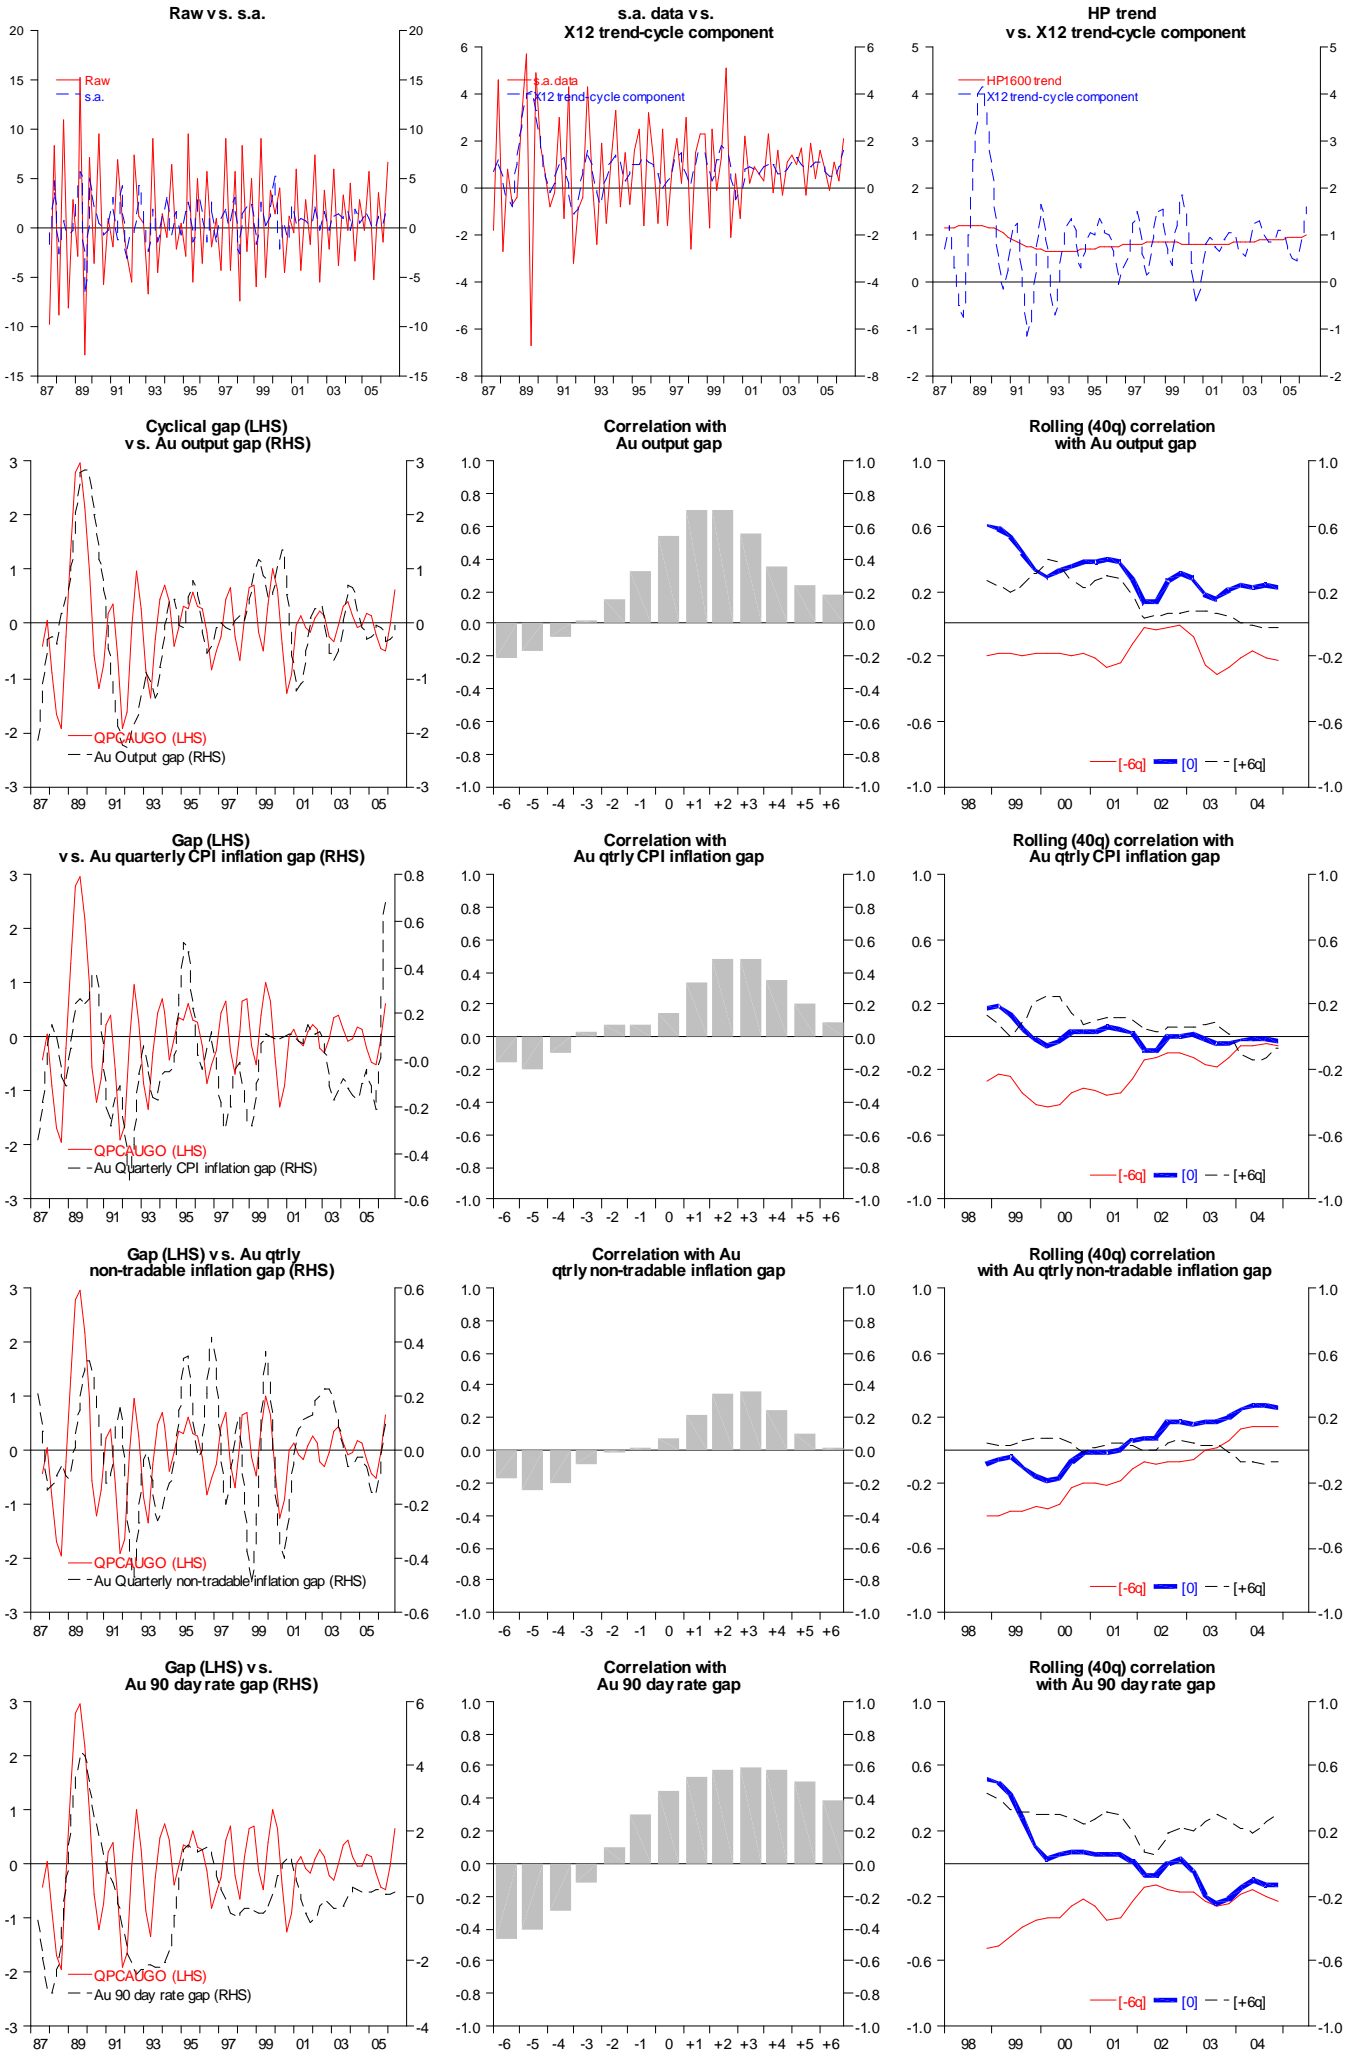

QPC Australia real govt consumption & investment (HPed)