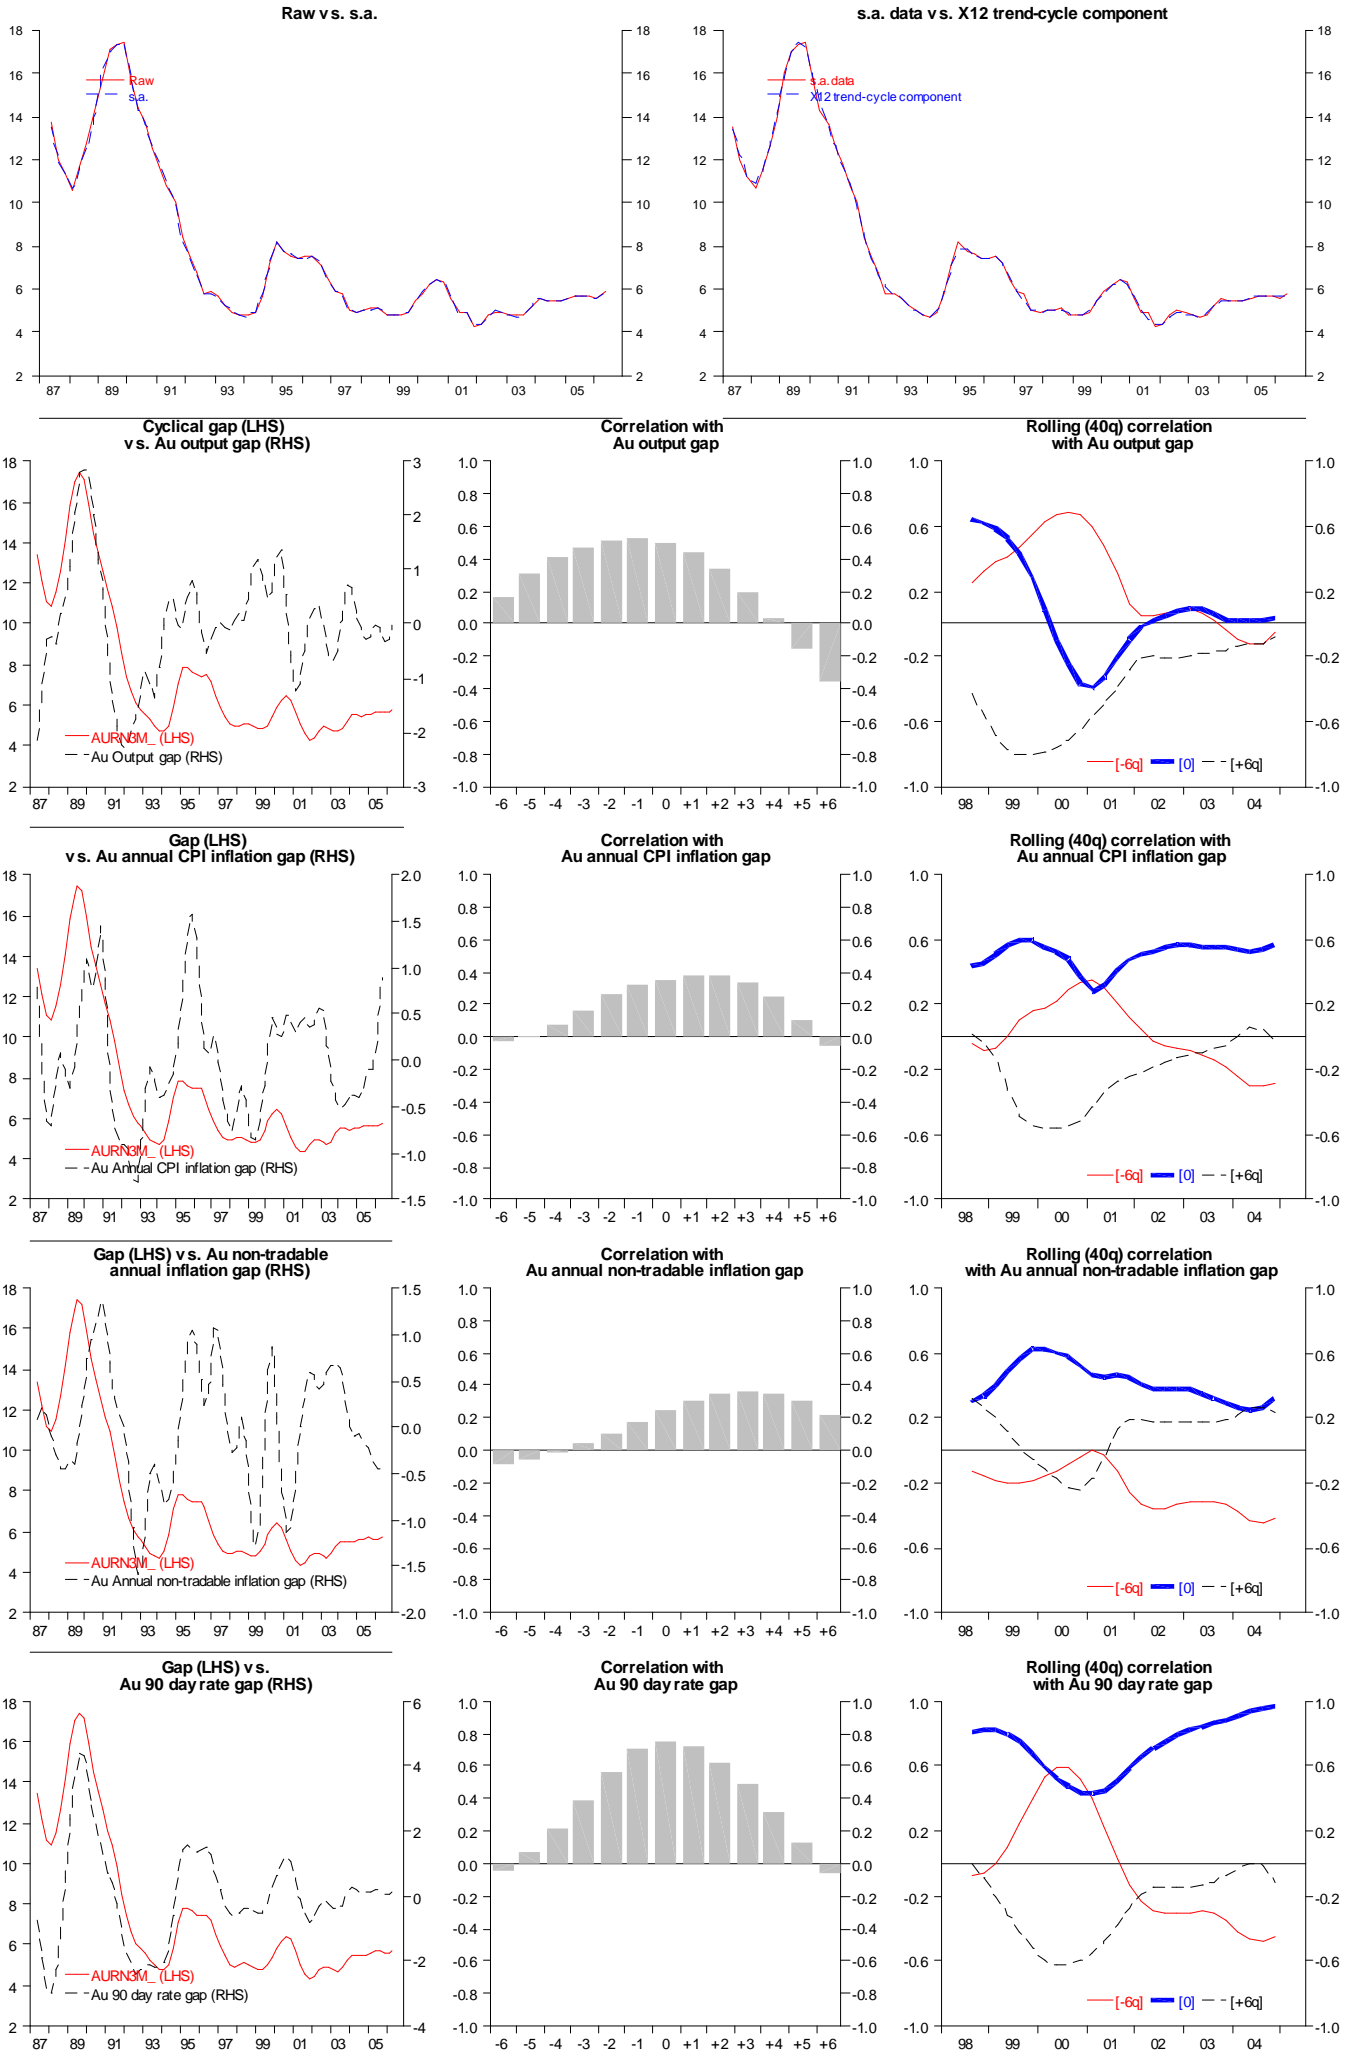

Australia 90 day rates

Australia 5 year rates

Australia real 90 day rates

Australia real 5 year rates

Log Australia nominal trade-weighted index

Log Australia IMF real exchange rate