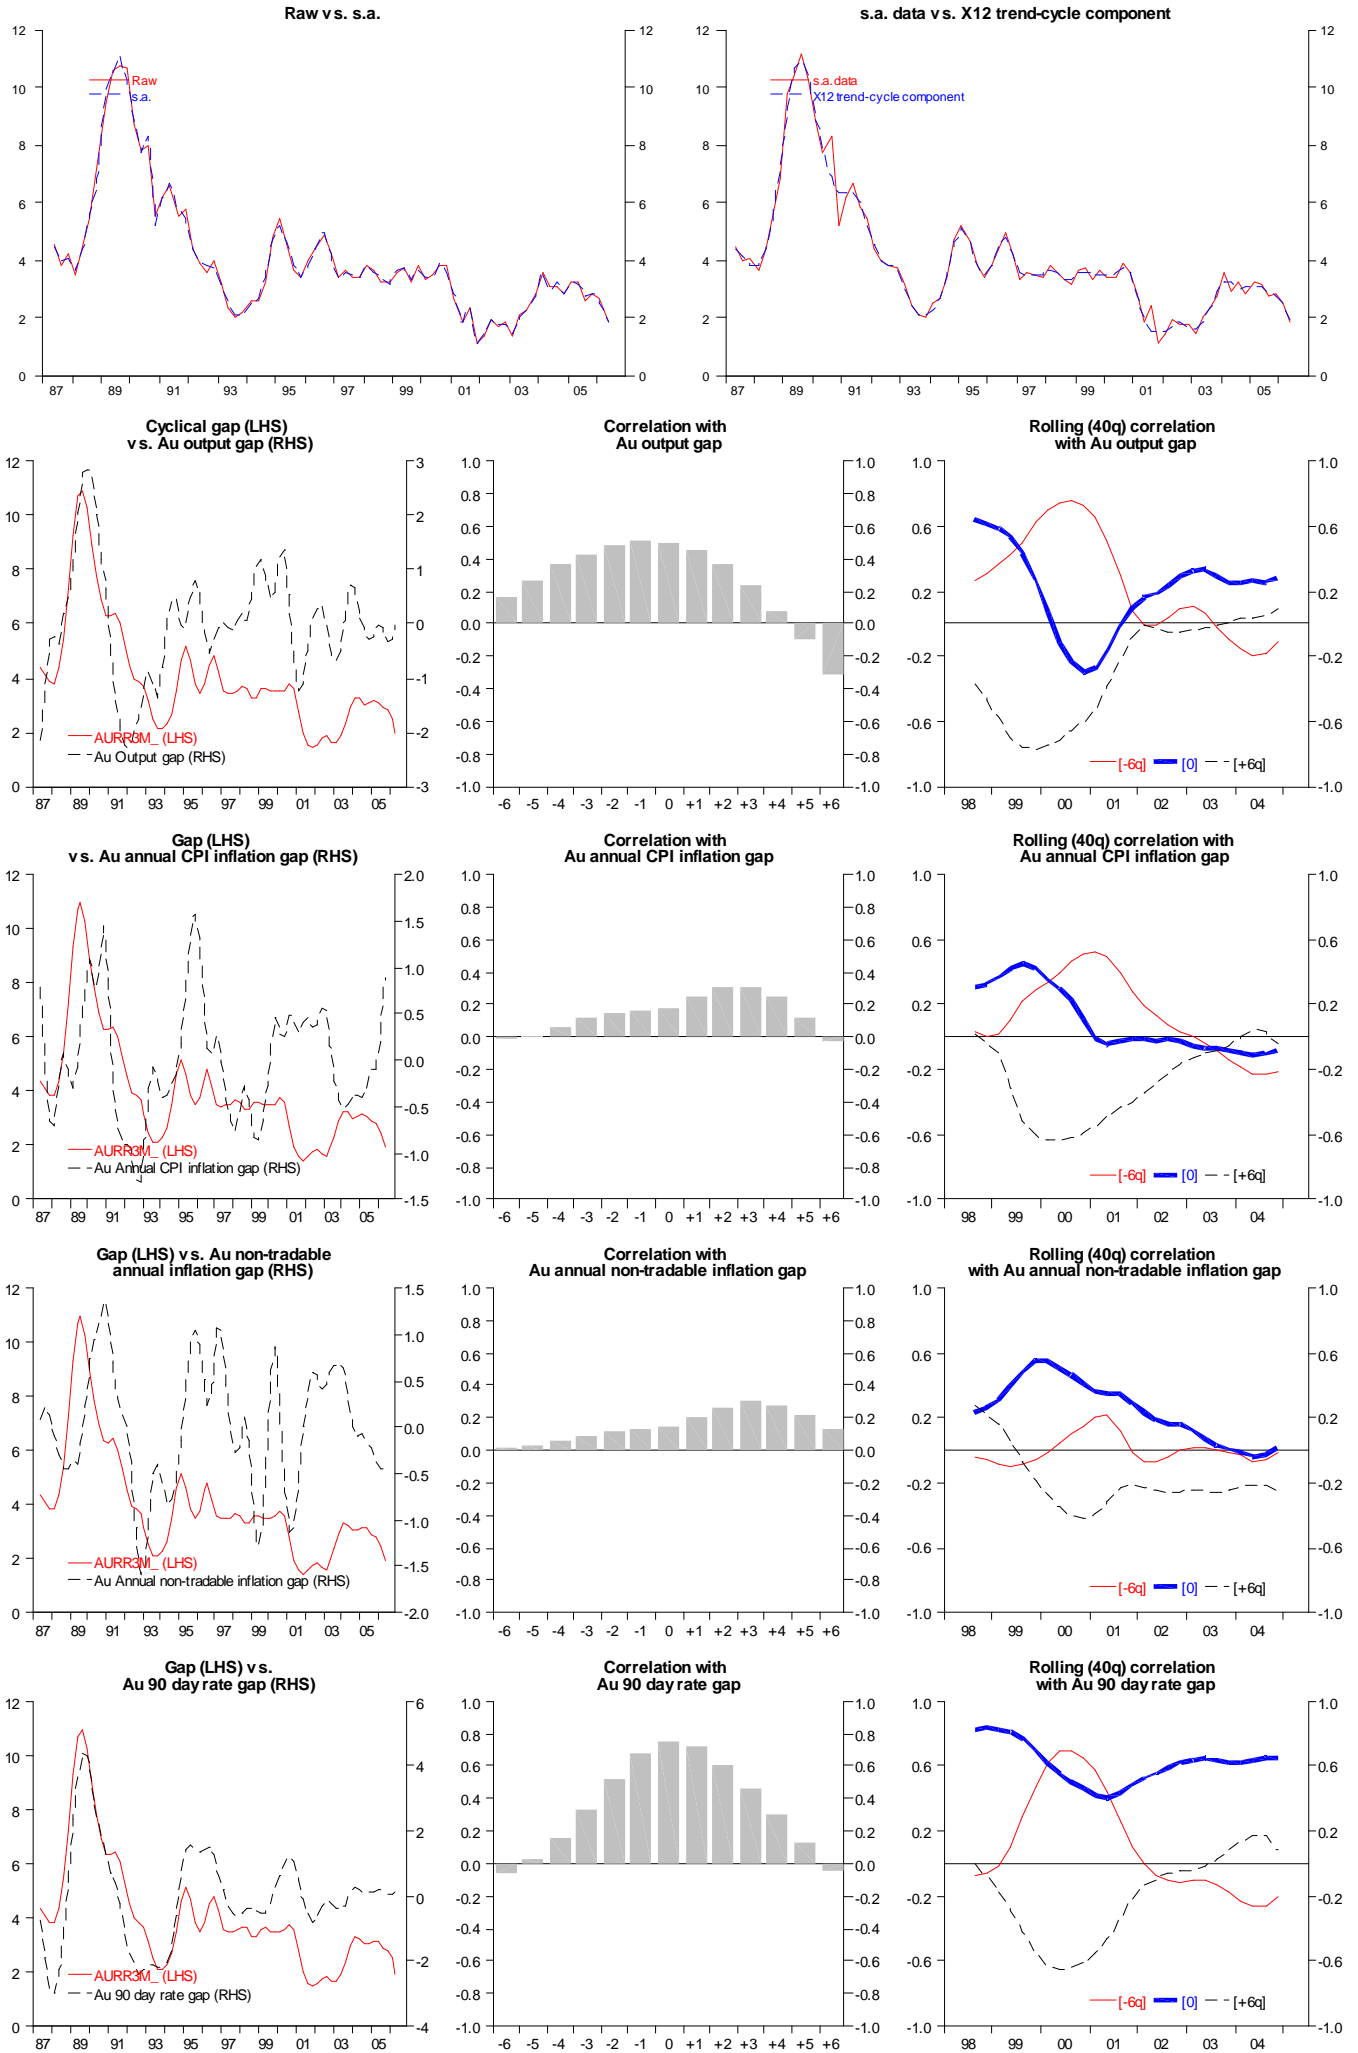

Australia 90 day rates

Australia 5 year rates

Australia real 90 day rates

Australia real 5 year rates

Log Australia nominal trade-weighted index

Log Australia IMF real exchange rate