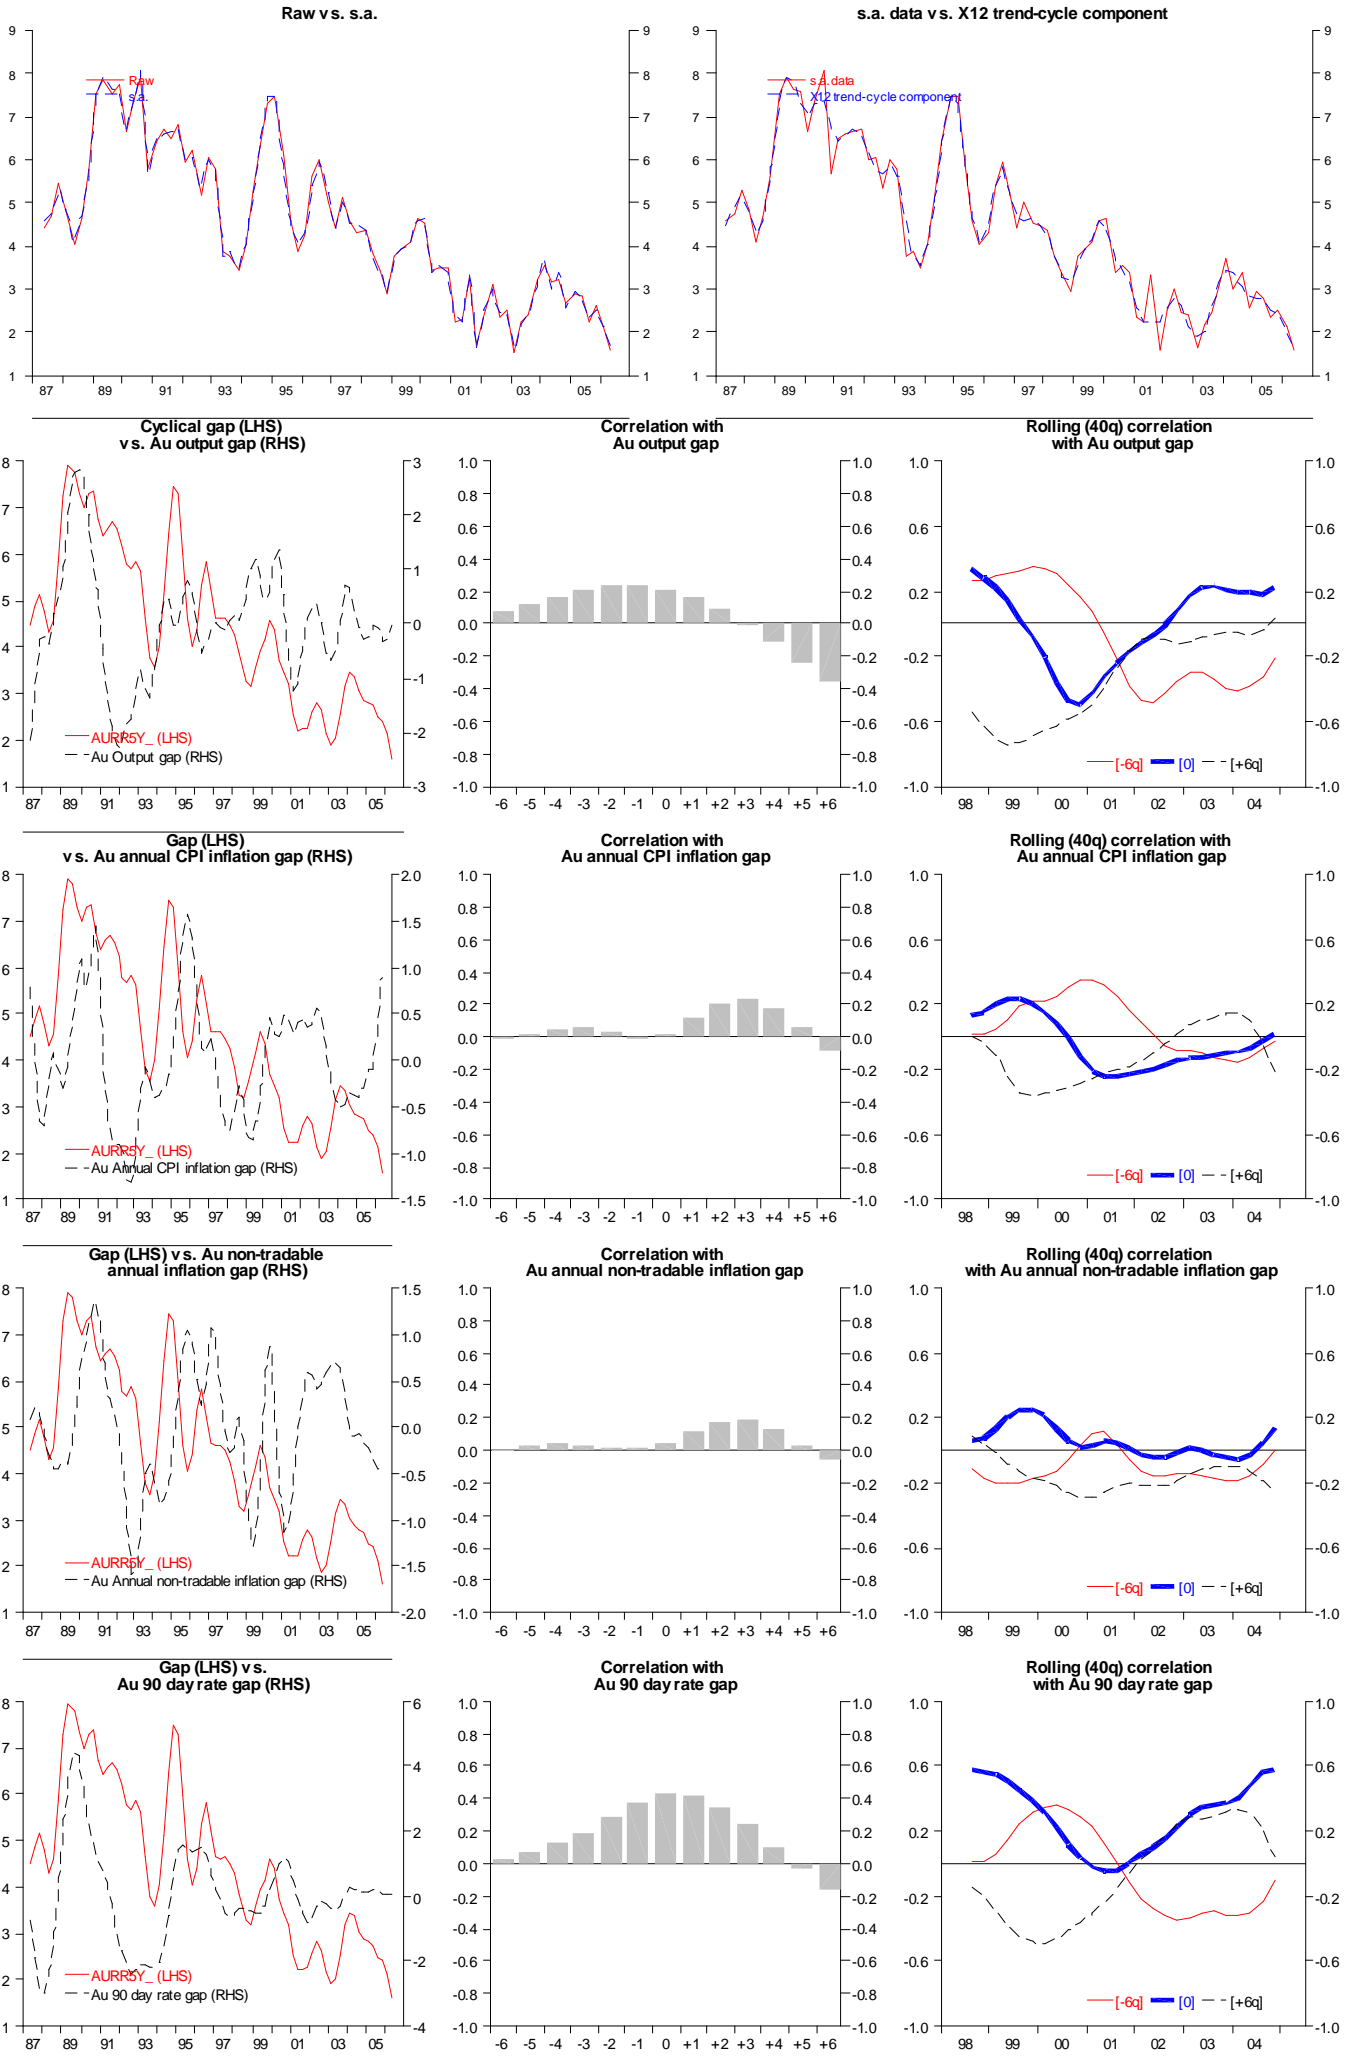

Australia 90 day rates

Australia 5 year rates

Australia real 90 day rates

Australia real 5 year rates

Log Australia nominal trade-weighted index

Log Australia IMF real exchange rate