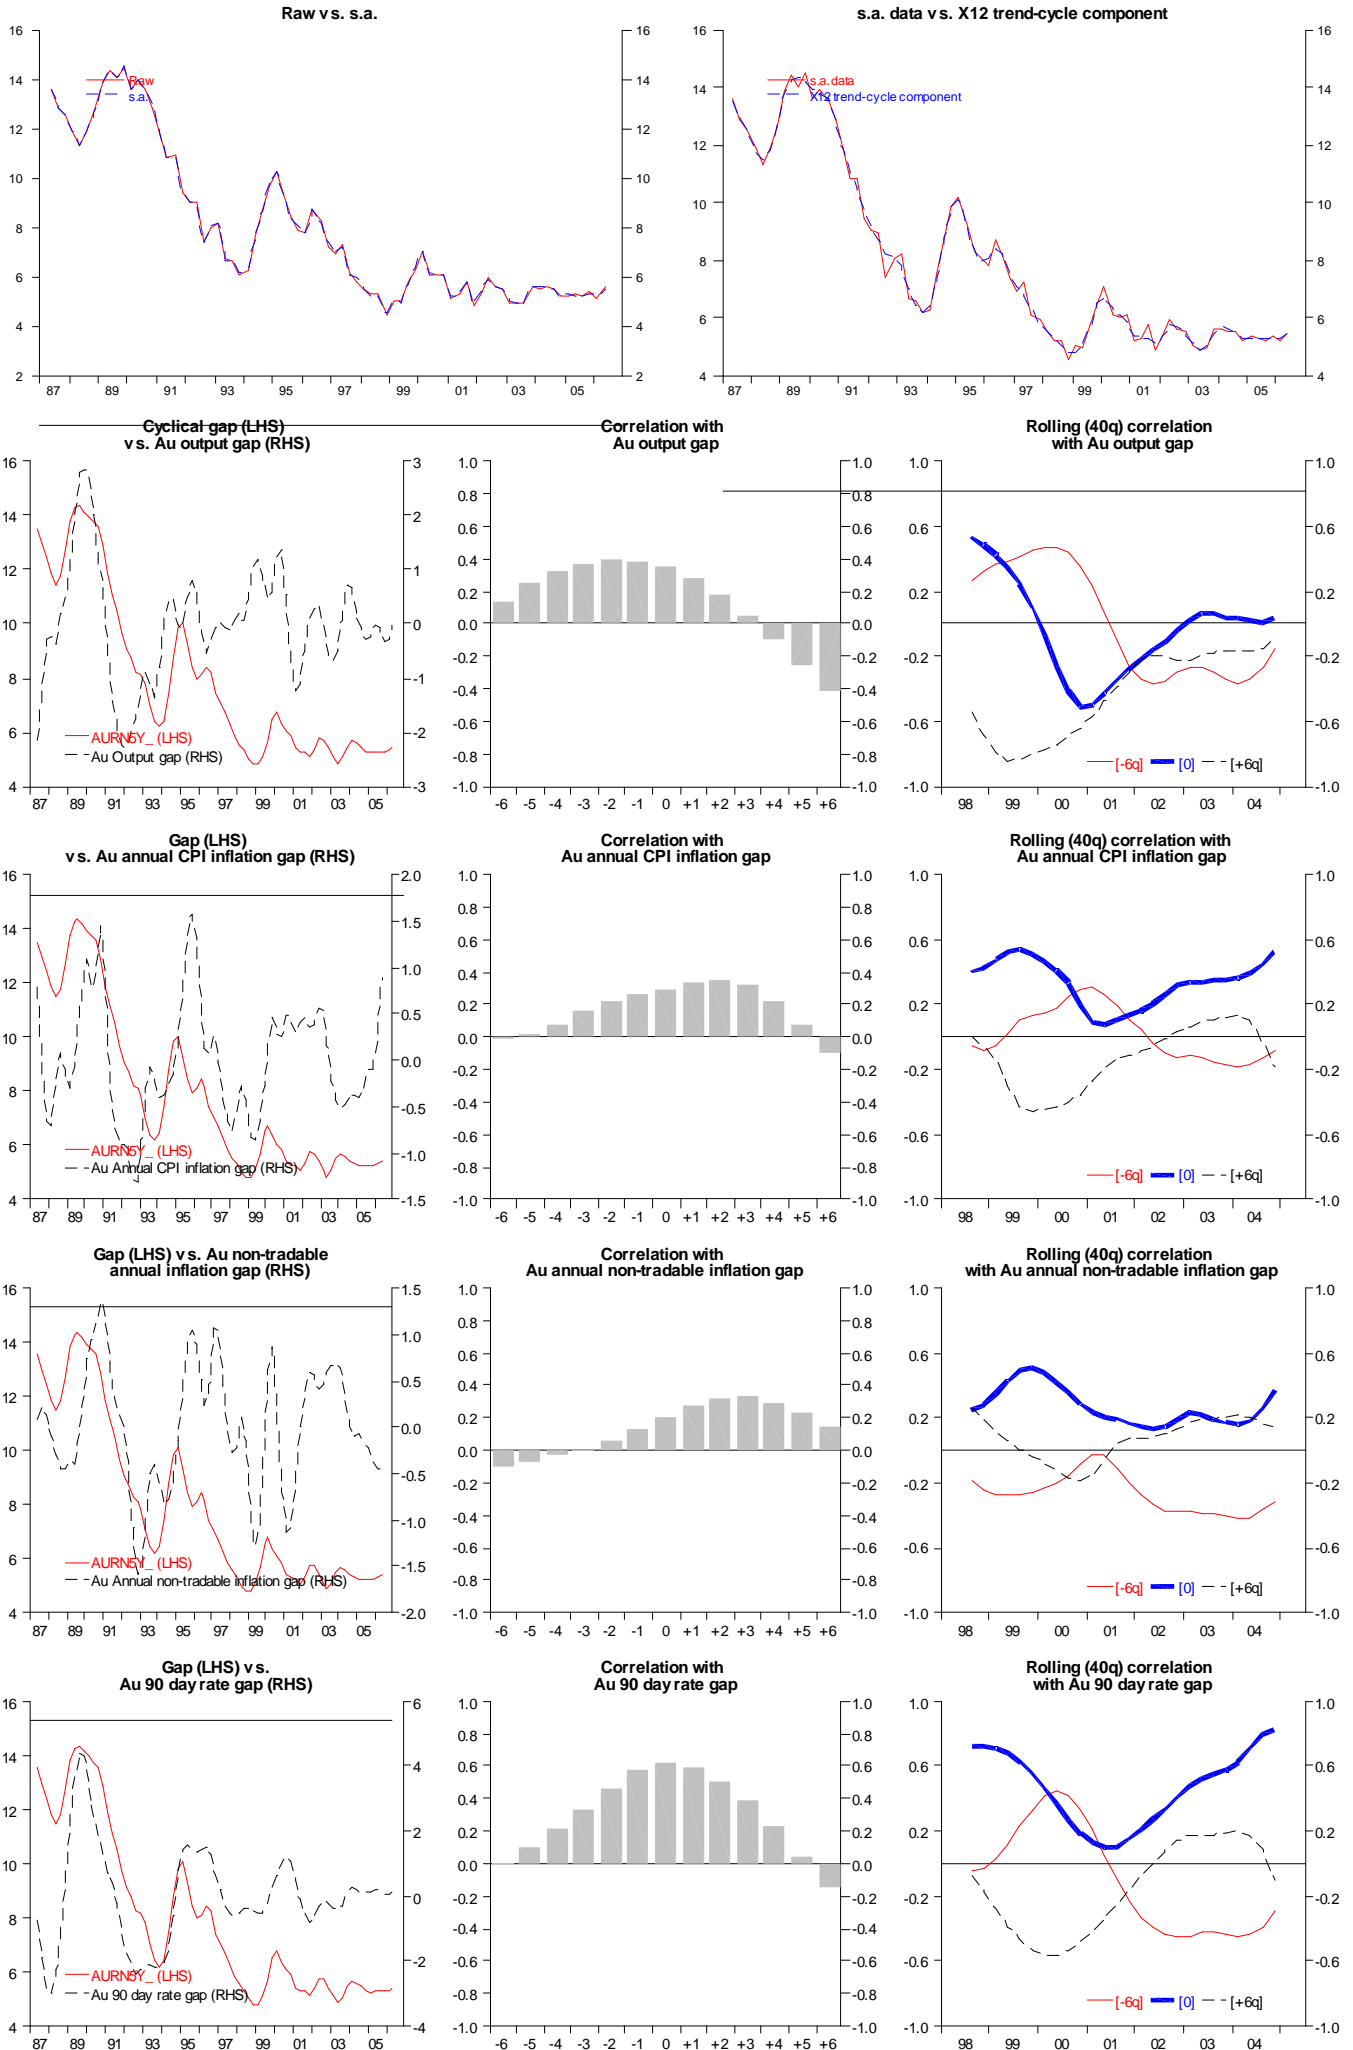

Australia 90 day rates

Australia 5 year rates

Australia real 90 day rates

Australia real 5 year rates

Log Australia nominal trade-weighted index

Log Australia IMF real exchange rate