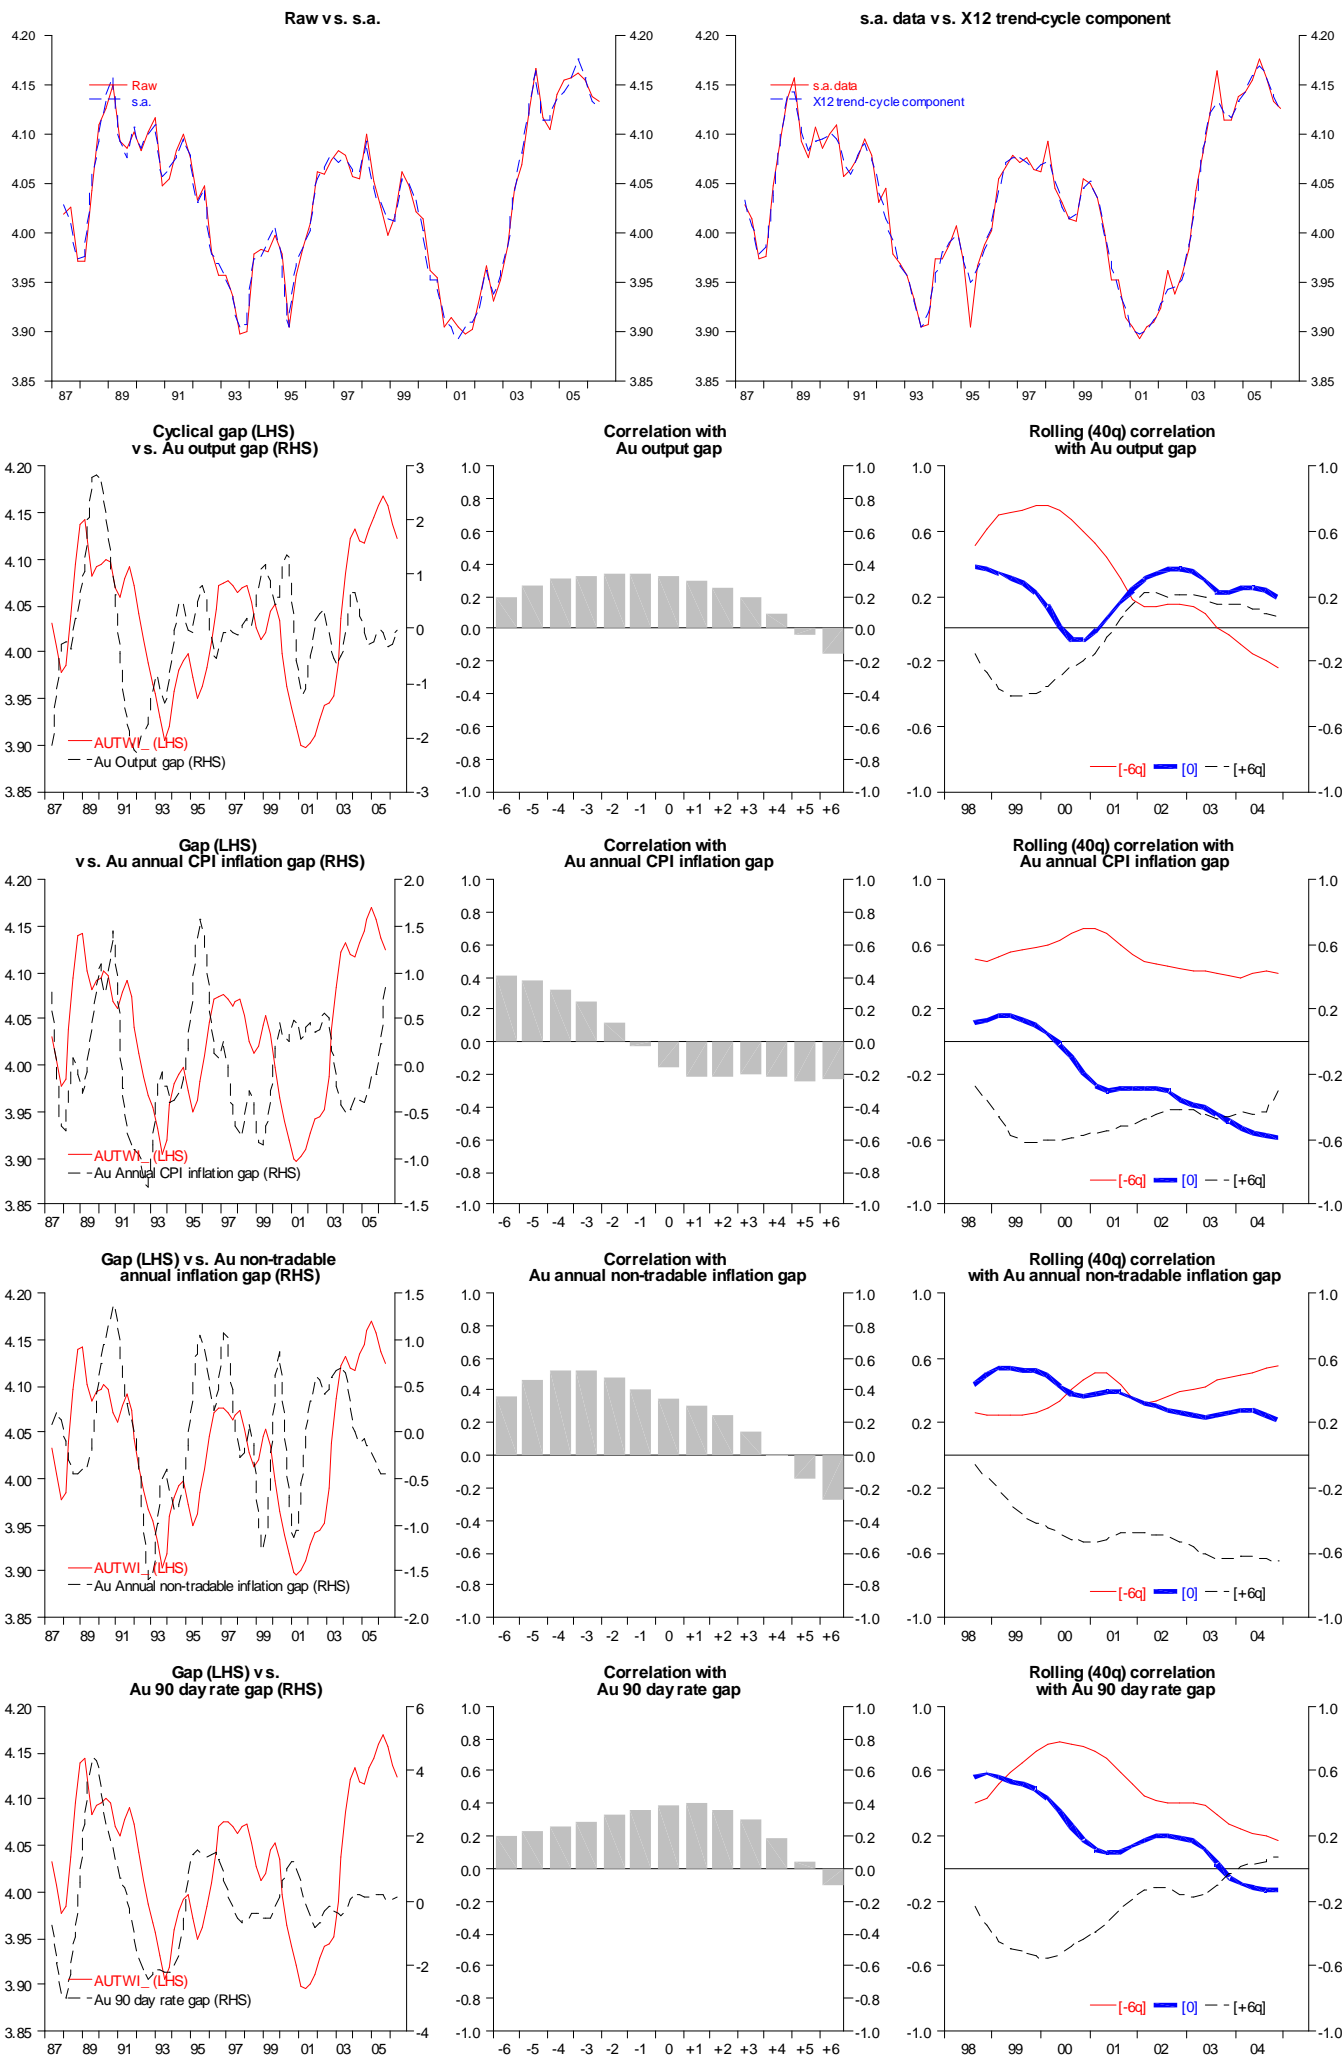

Australia 90 day rates

Australia 5 year rates

Australia real 90 day rates

Australia real 5 year rates

Log Australia nominal trade-weighted index

Log Australia IMF real exchange rate