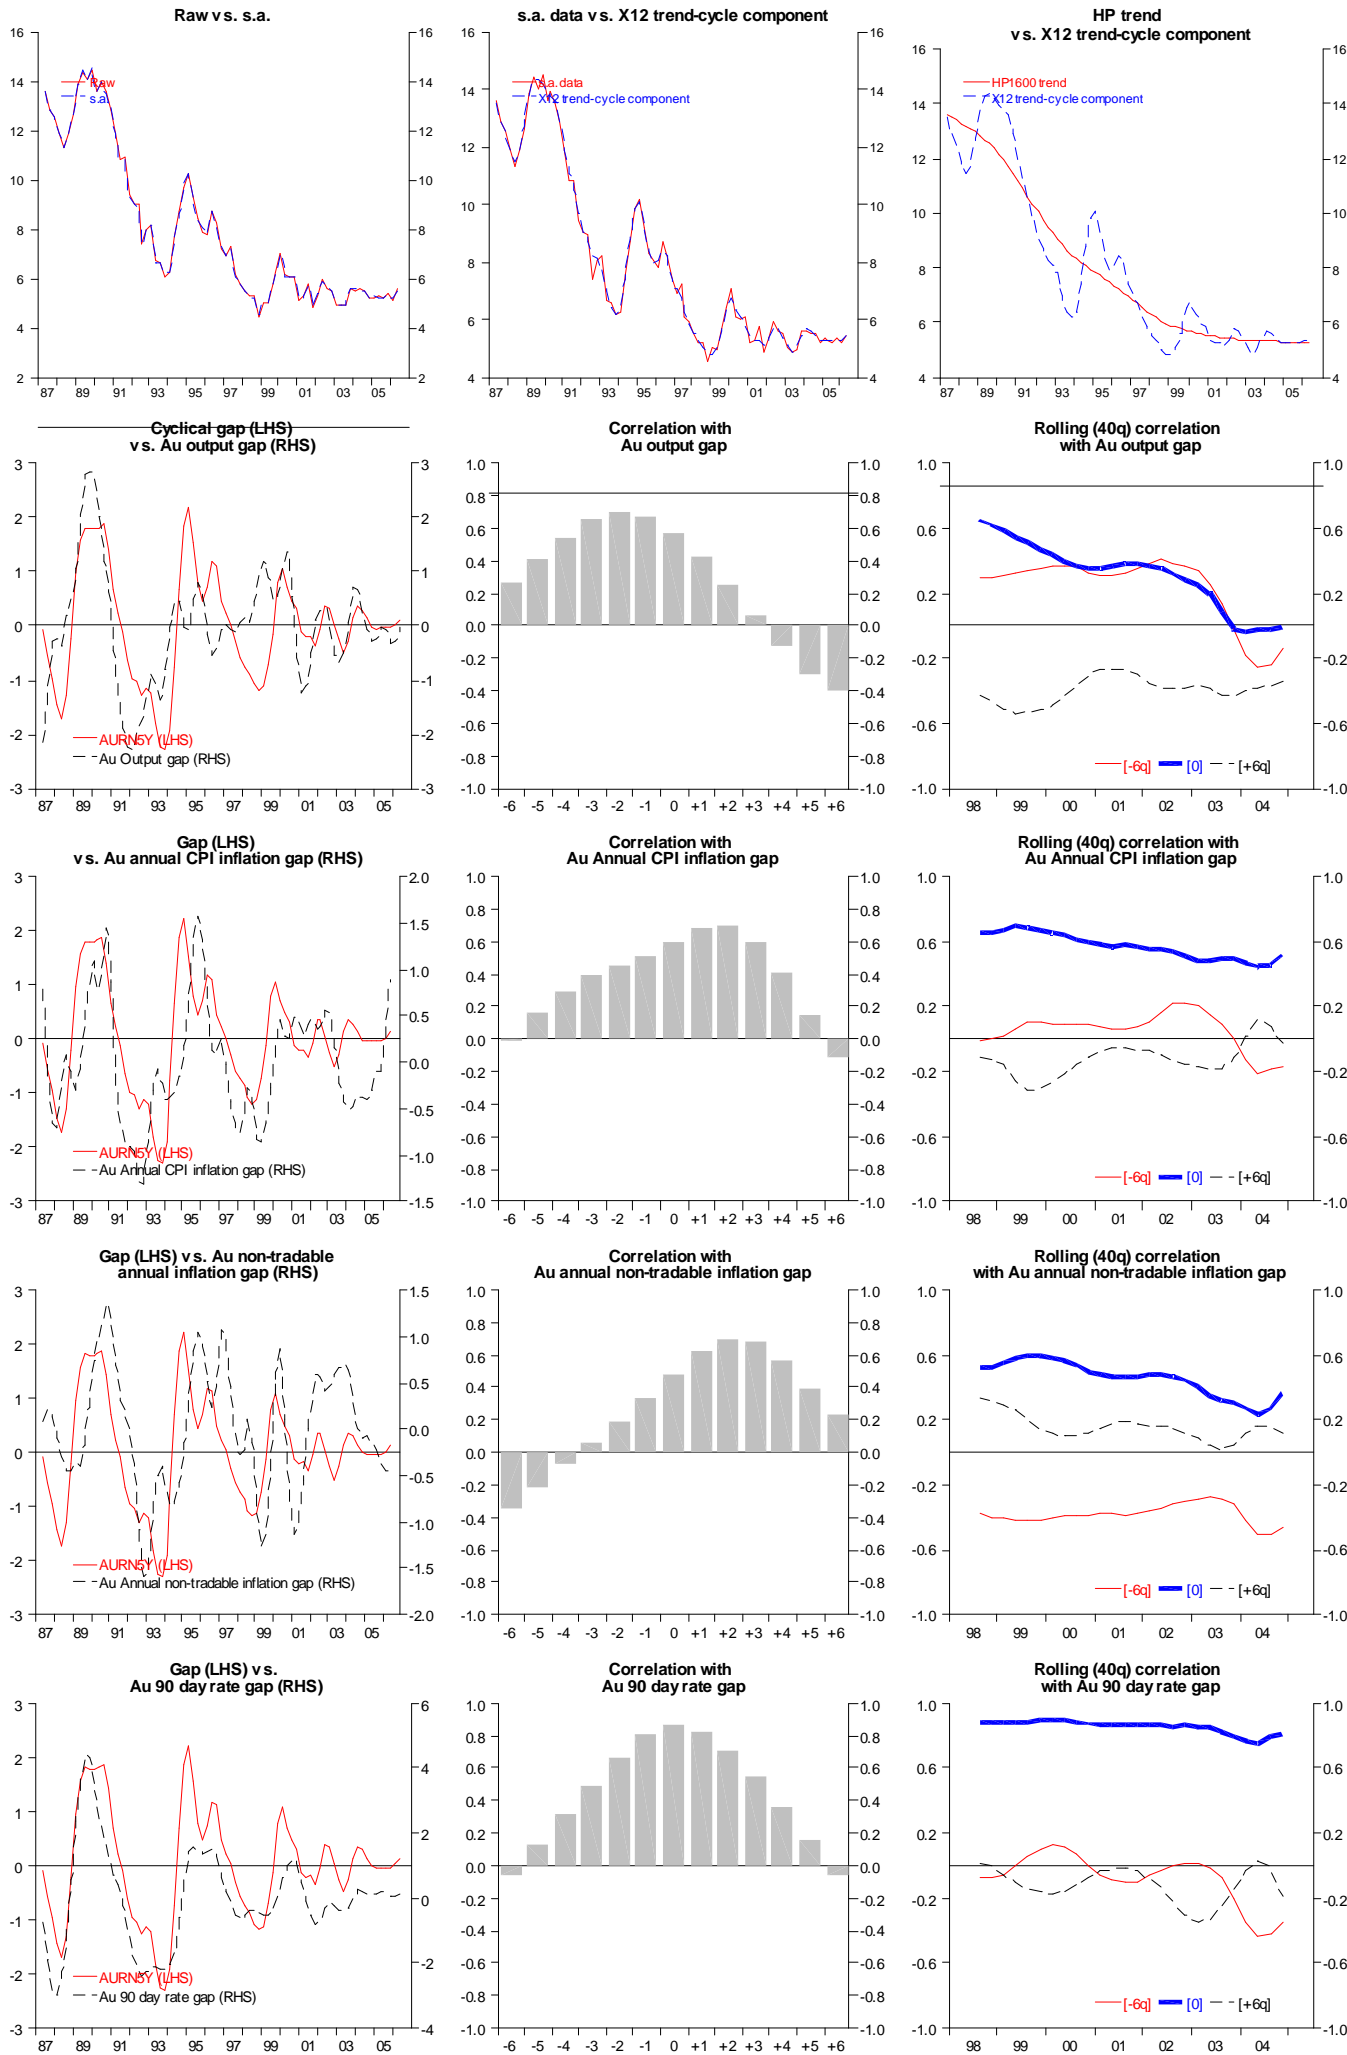

Australia 90 day rates (HP filtered)

Australia 5 year rates (HP filtered)

Australia real 90 day rates (HP filtered)

Australia real 5 year rates (HP filtered)

Log Australia nominal trade-weighted index (HP filtered)

Log Australia IMF real exchange rate (HP filtered)