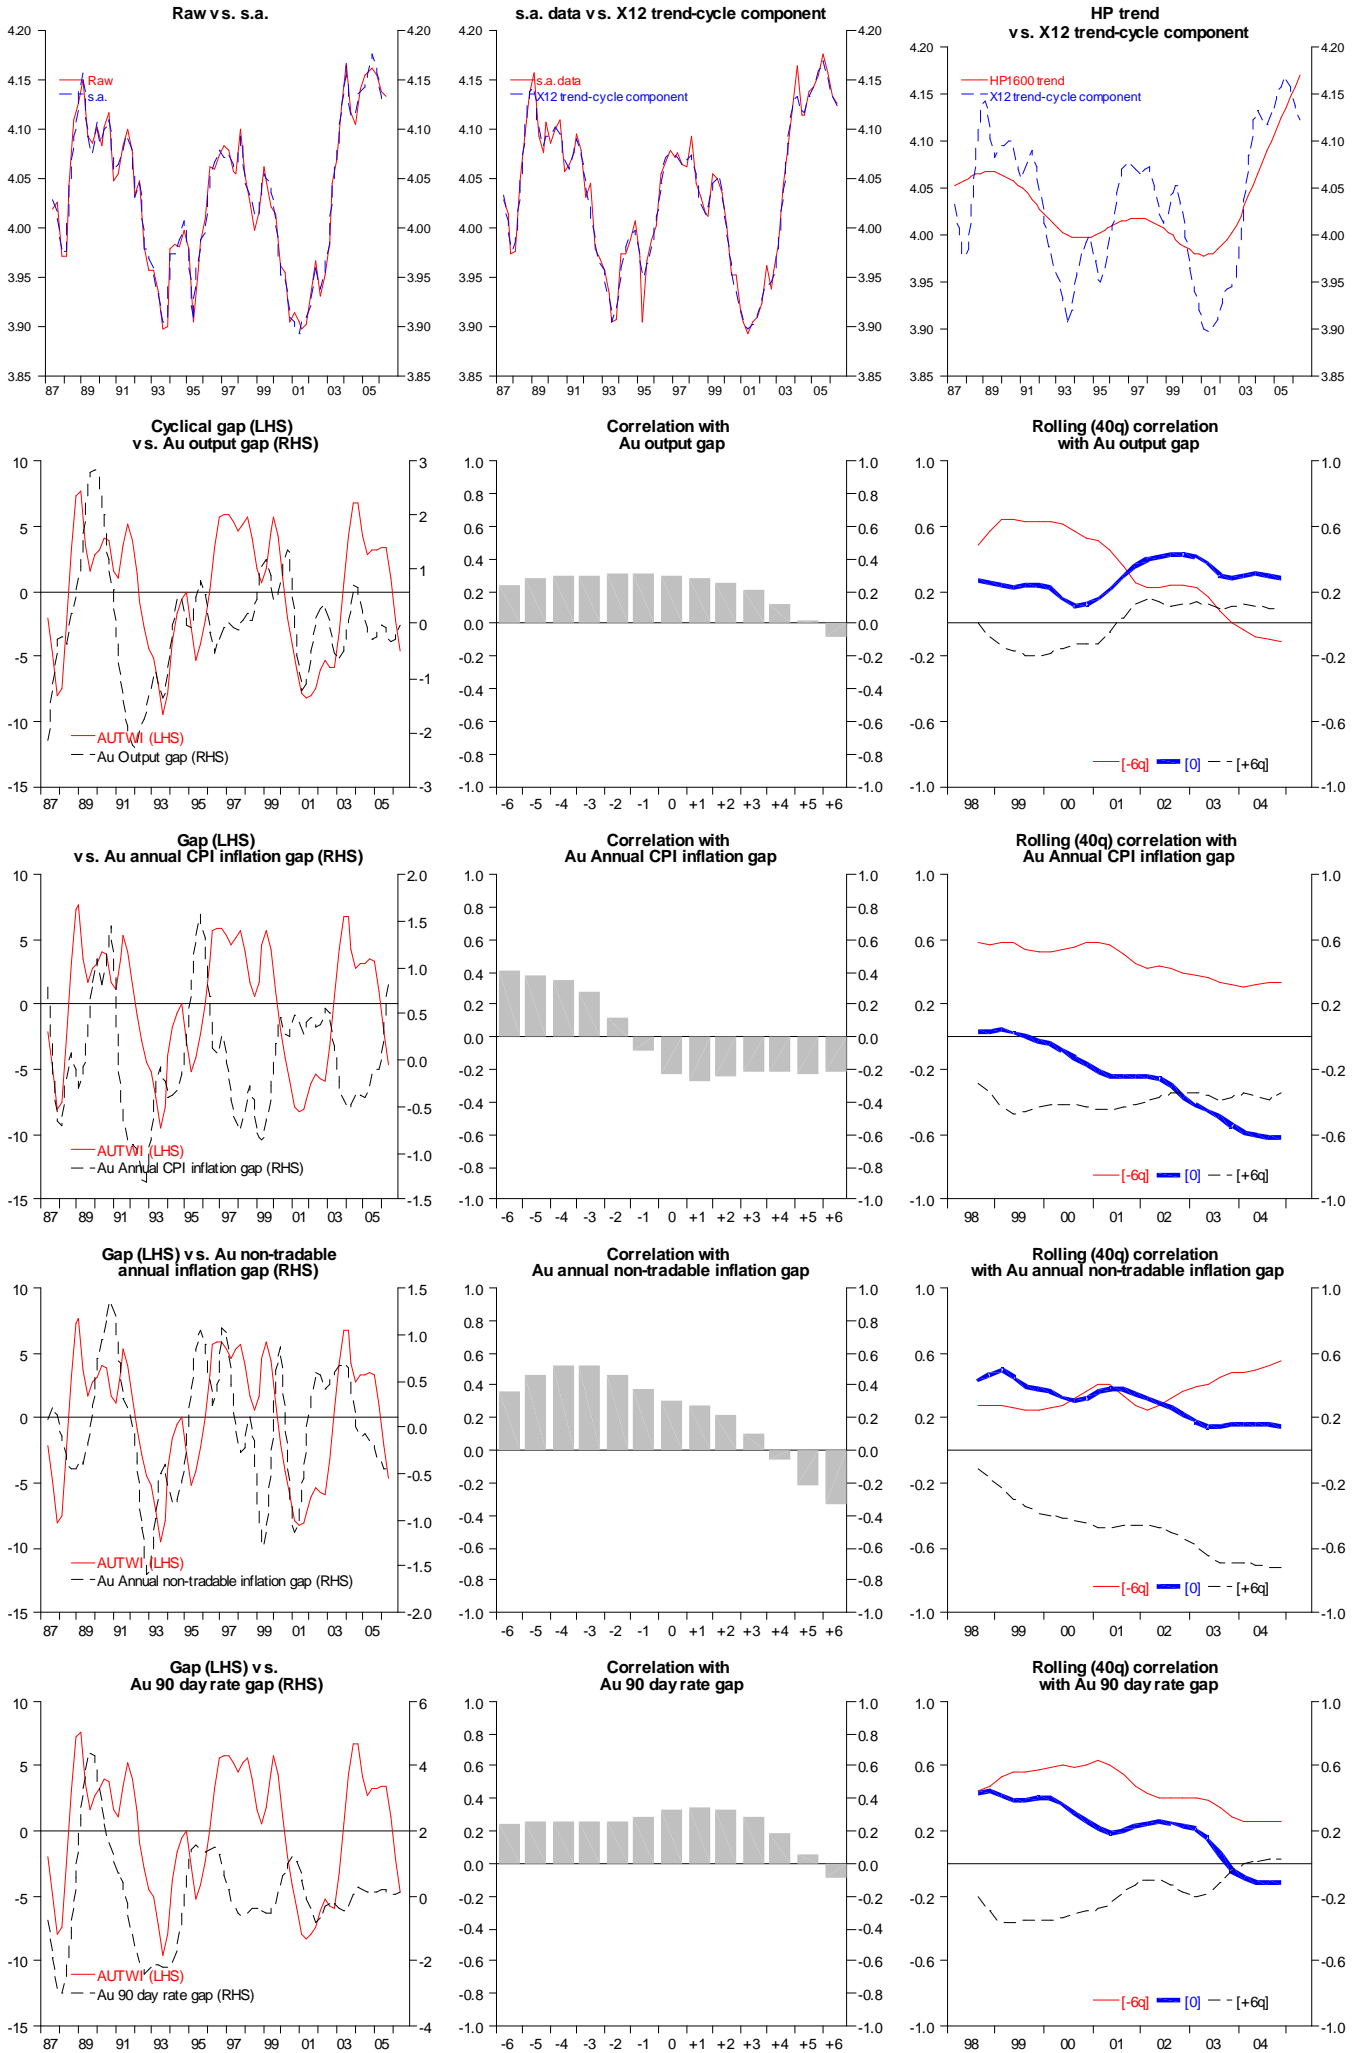

Australia 90 day rates (HP filtered)

Australia 5 year rates (HP filtered)

Australia real 90 day rates (HP filtered)

Australia real 5 year rates (HP filtered)

Log Australia nominal trade-weighted index (HP filtered)

Log Australia IMF real exchange rate (HP filtered)