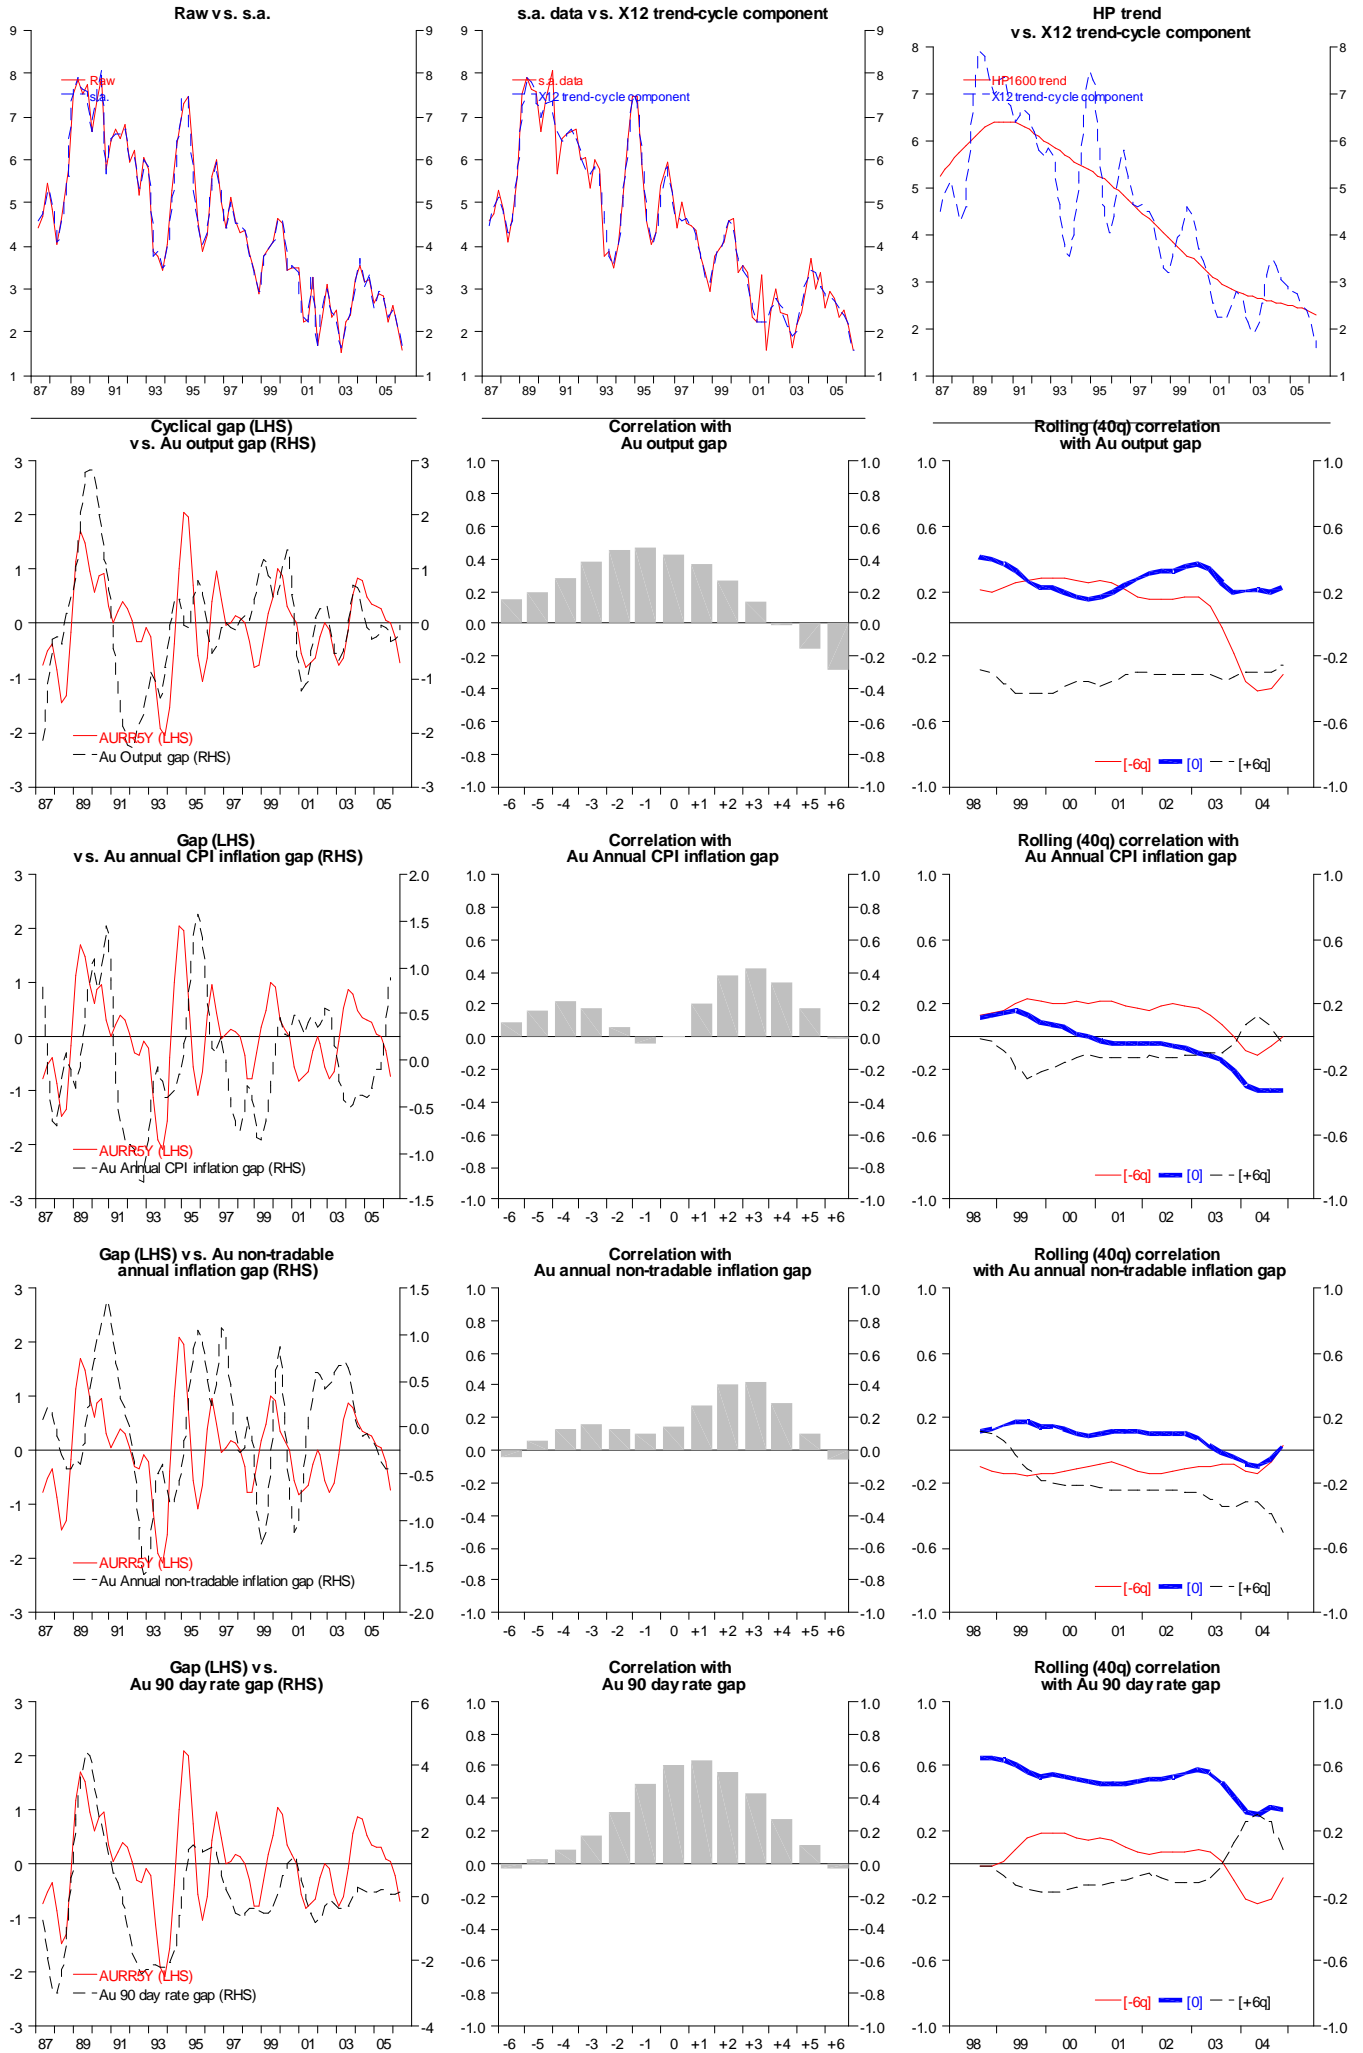

Australia 90 day rates (HP filtered)

Australia 5 year rates (HP filtered)

Australia real 90 day rates (HP filtered)

Australia real 5 year rates (HP filtered)

Log Australia nominal trade-weighted index (HP filtered)

Log Australia IMF real exchange rate (HP filtered)