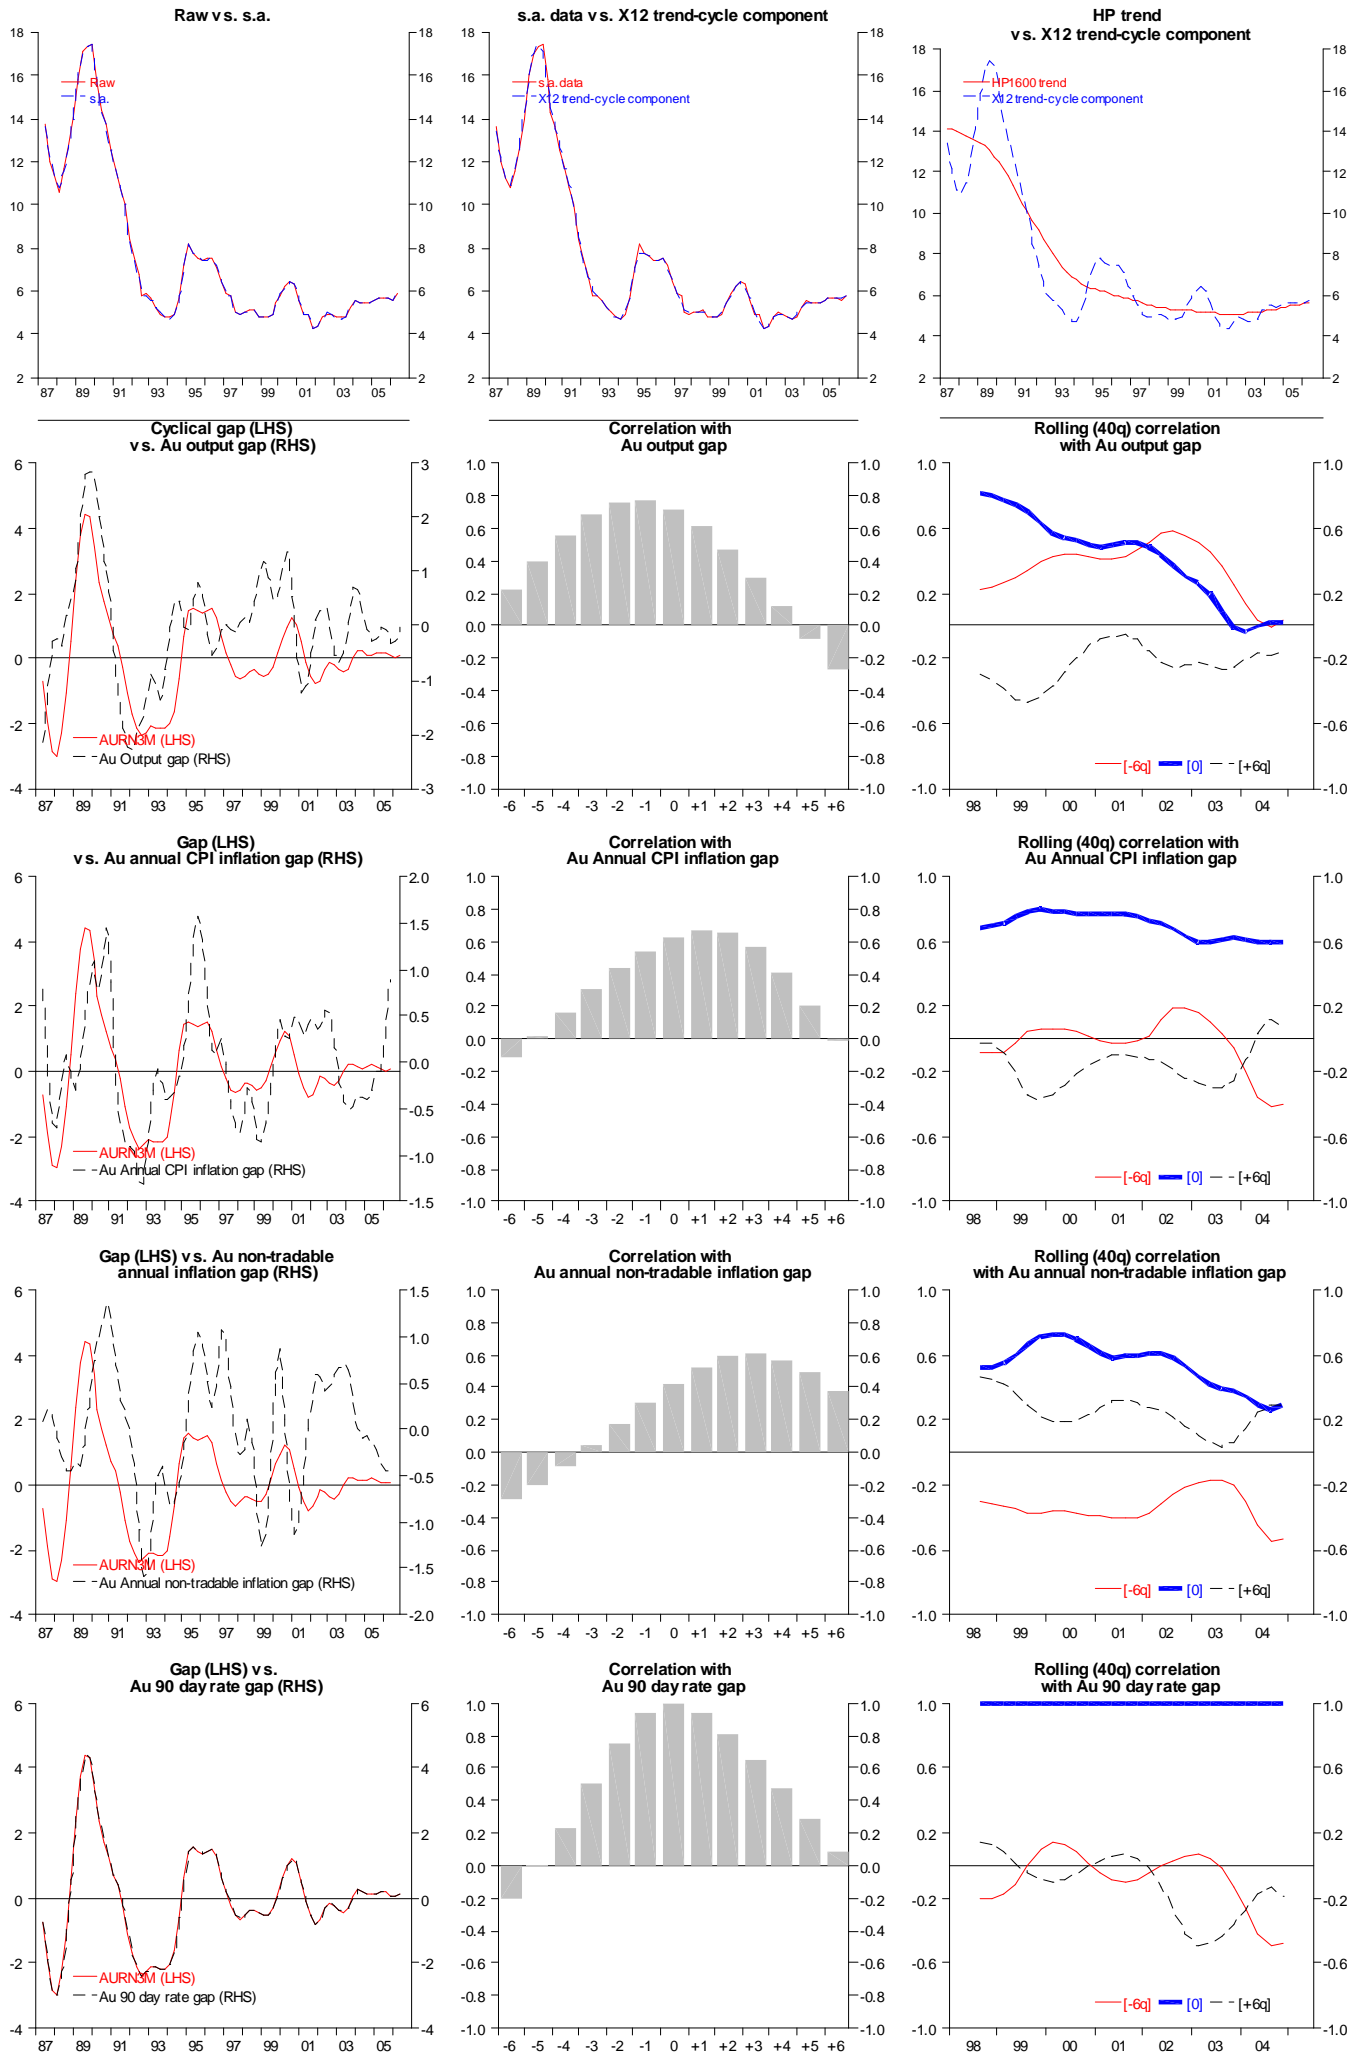

Australia 90 day rates (HP filtered)

Australia 5 year rates (HP filtered)

Australia real 90 day rates (HP filtered)

Australia real 5 year rates (HP filtered)

Log Australia nominal trade-weighted index (HP filtered)

Log Australia IMF real exchange rate (HP filtered)