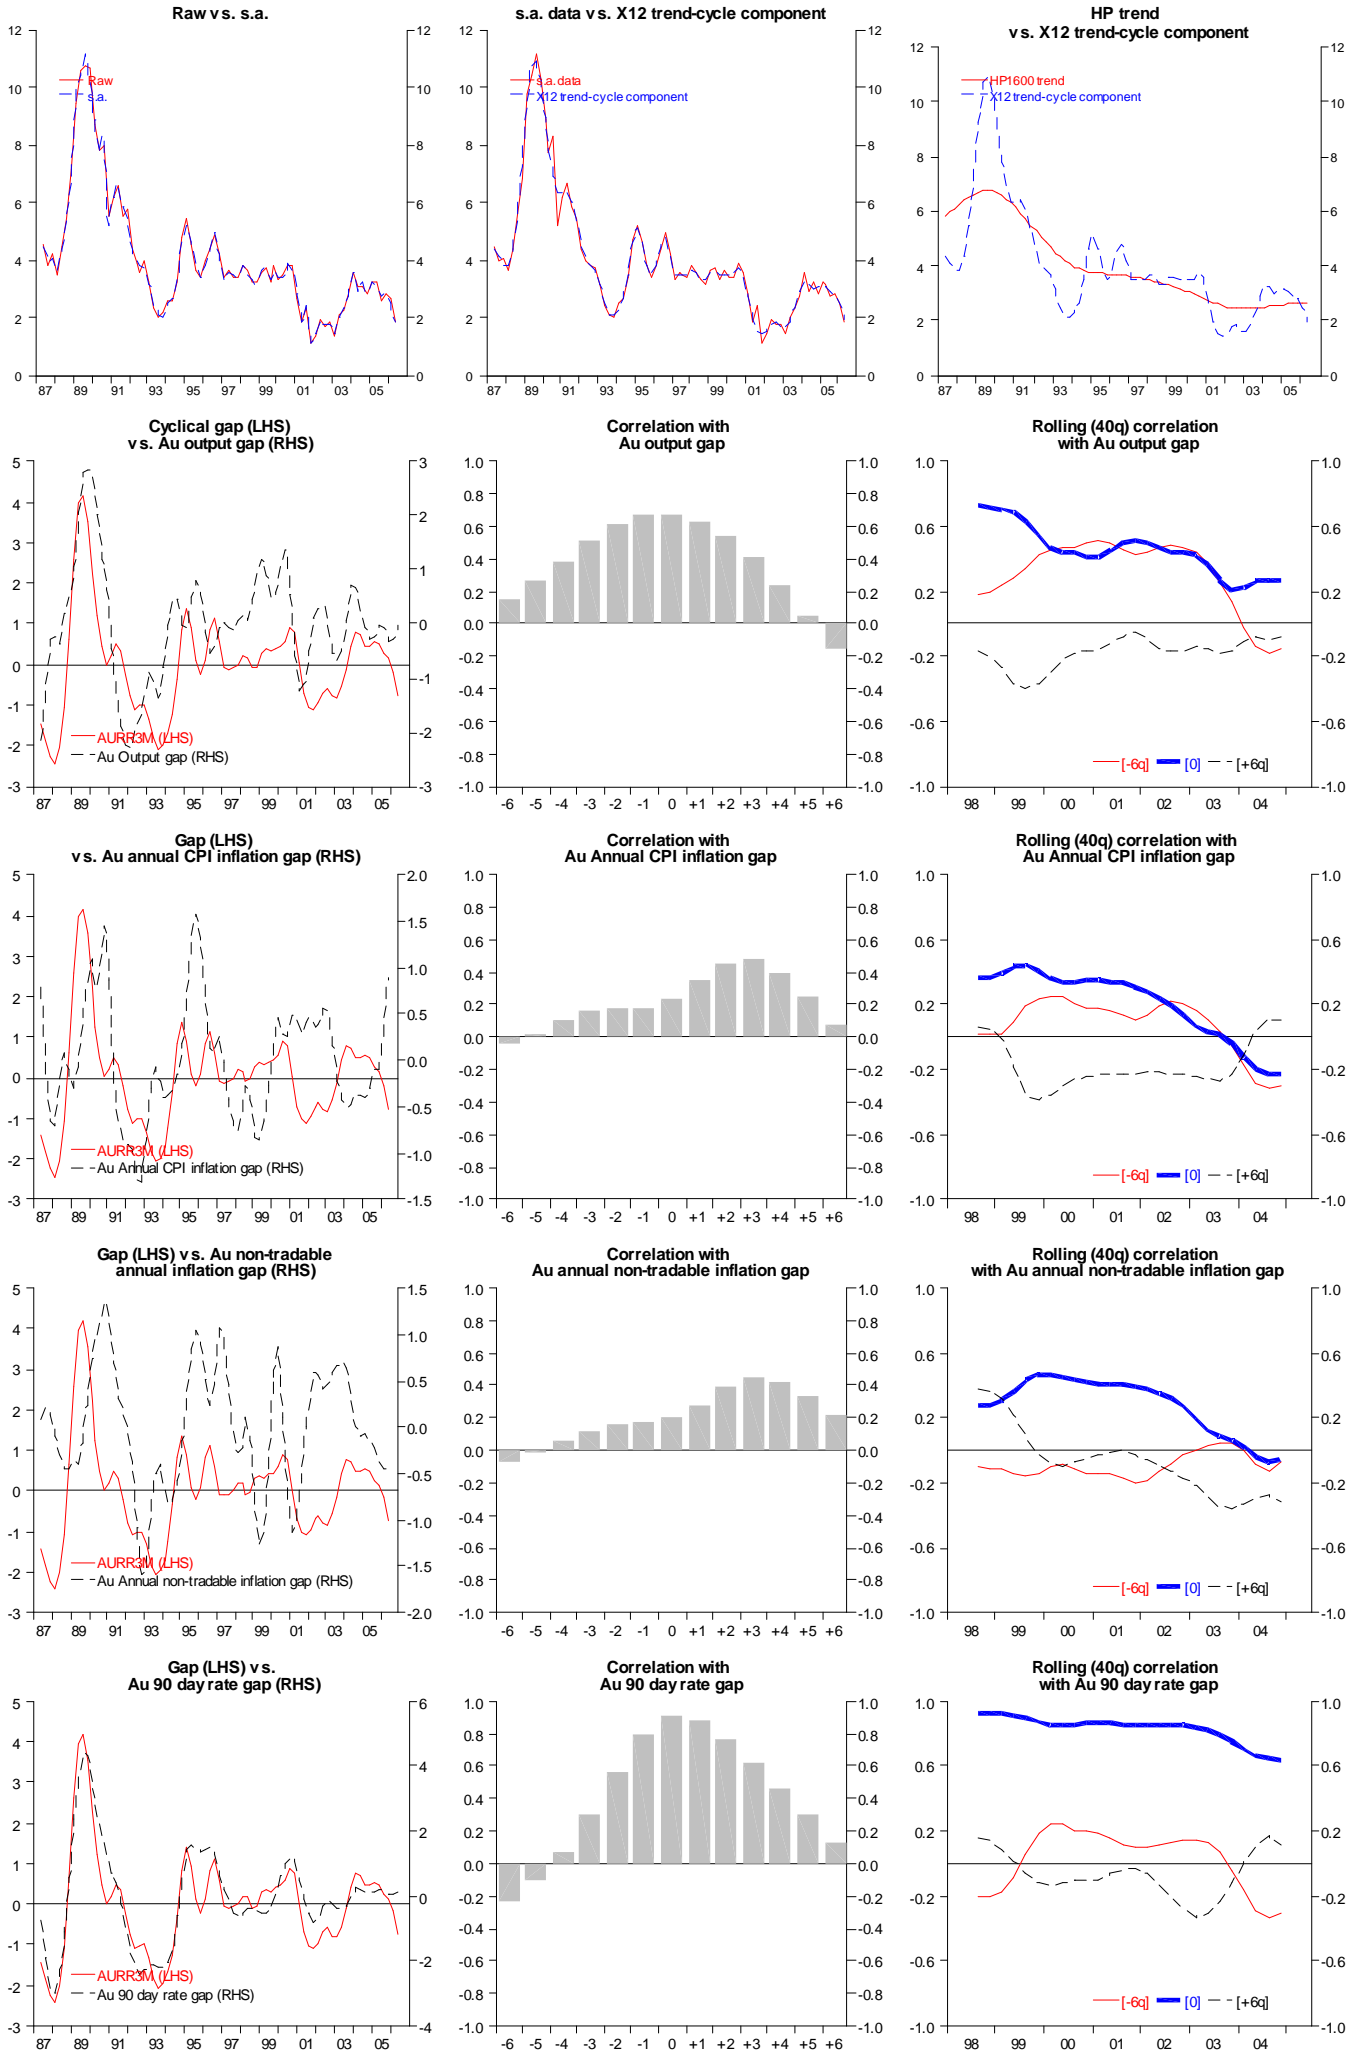

Australia 90 day rates (HP filtered)

Australia 5 year rates (HP filtered)

Australia real 90 day rates (HP filtered)

Australia real 5 year rates (HP filtered)

Log Australia nominal trade-weighted index (HP filtered)

Log Australia IMF real exchange rate (HP filtered)